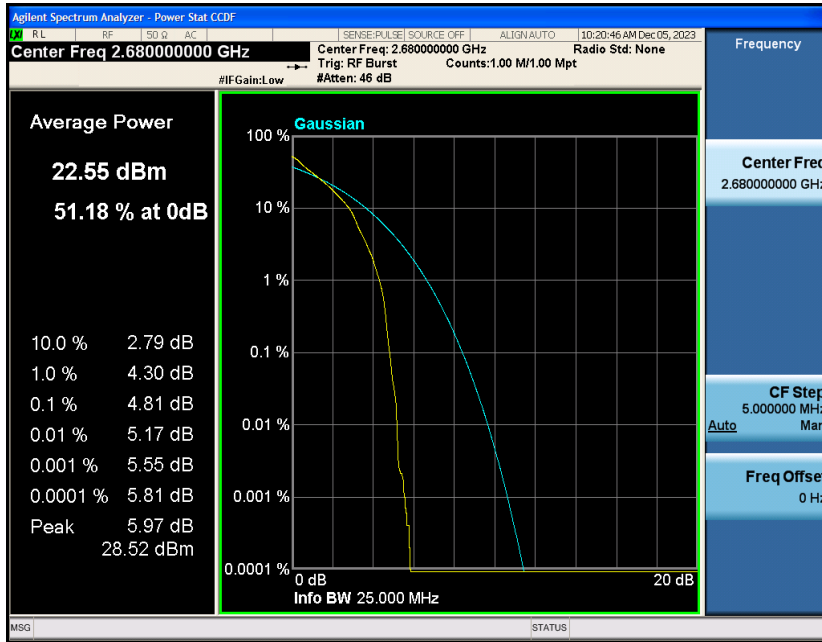

Band41-20MHz-QPSK-41490-1RB#0