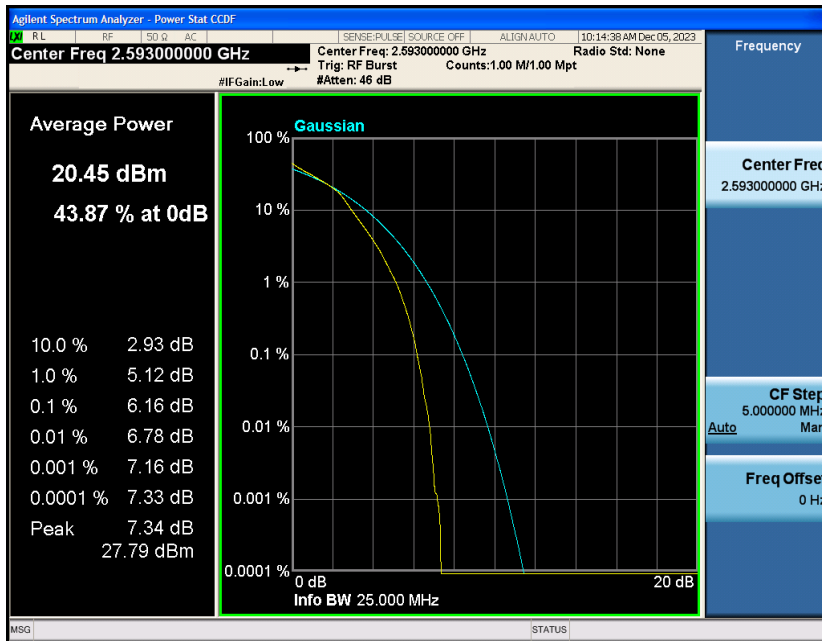

Band41-15MHz-16QAM-40620-75RB#0