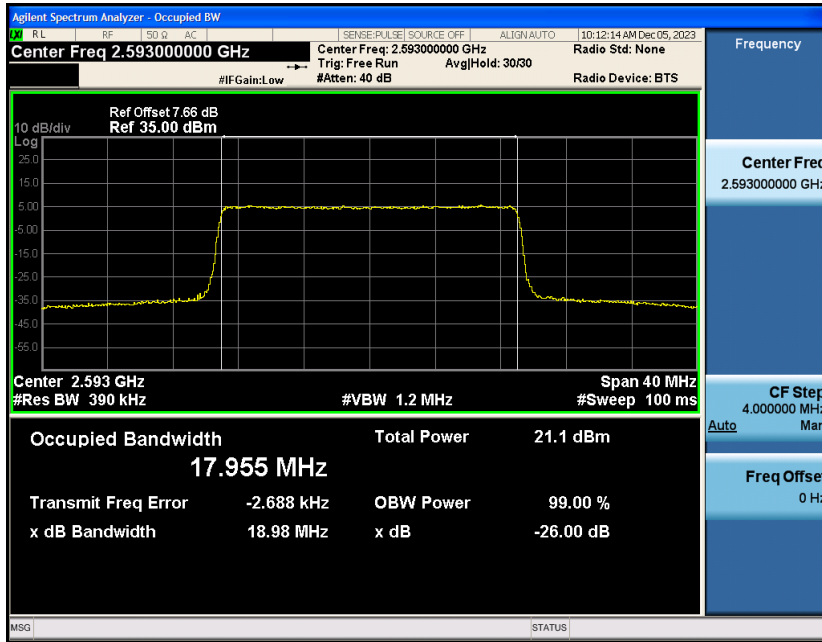

Band41-20MHz-16QAM-40620-100RB#0