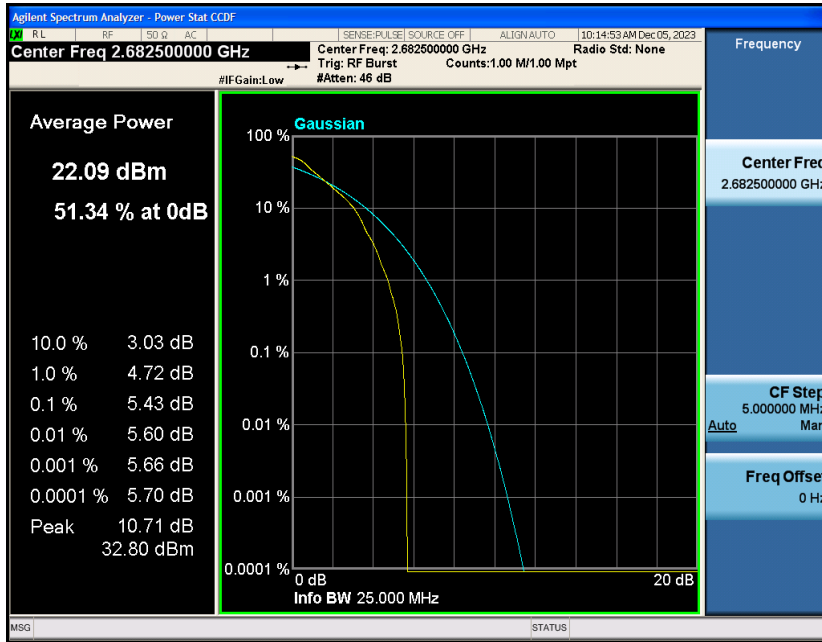

Band41-15MHz-QPSK-41515-1RB#0