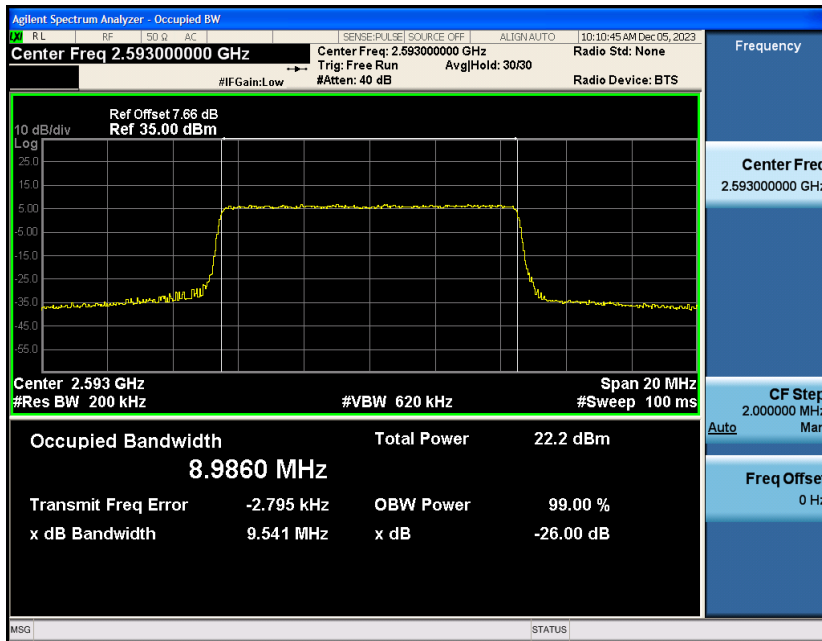

Band41-10MHz-QPSK-40620-50RB#0