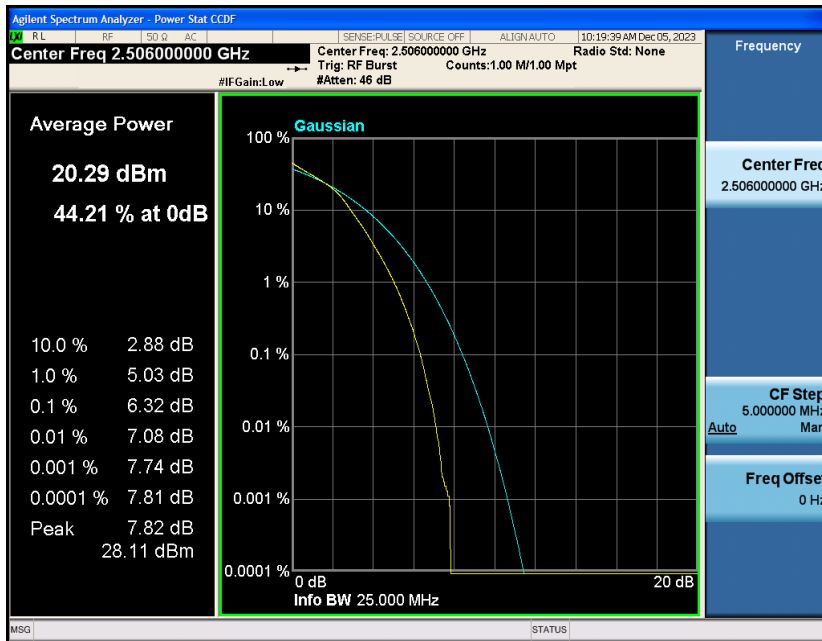

Band41-20MHz-16QAM-39750-100RB#0