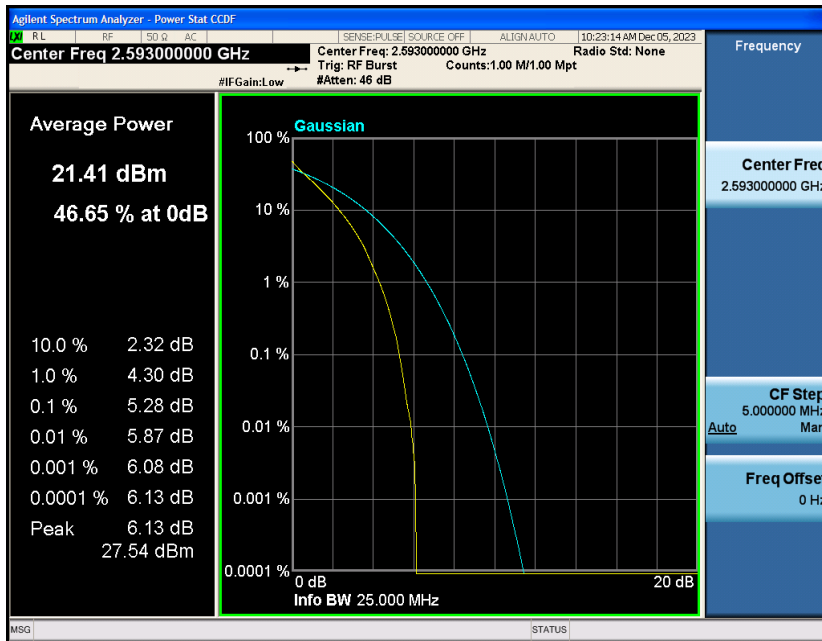

Band41-10MHz-QPSK-40620-50RB#0