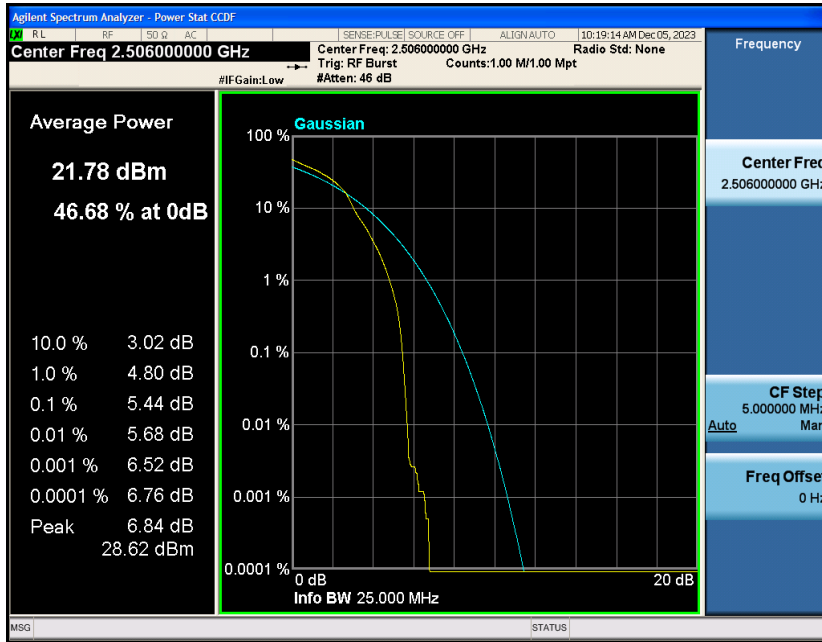

Band41-20MHz-16QAM-39750-1RB#0