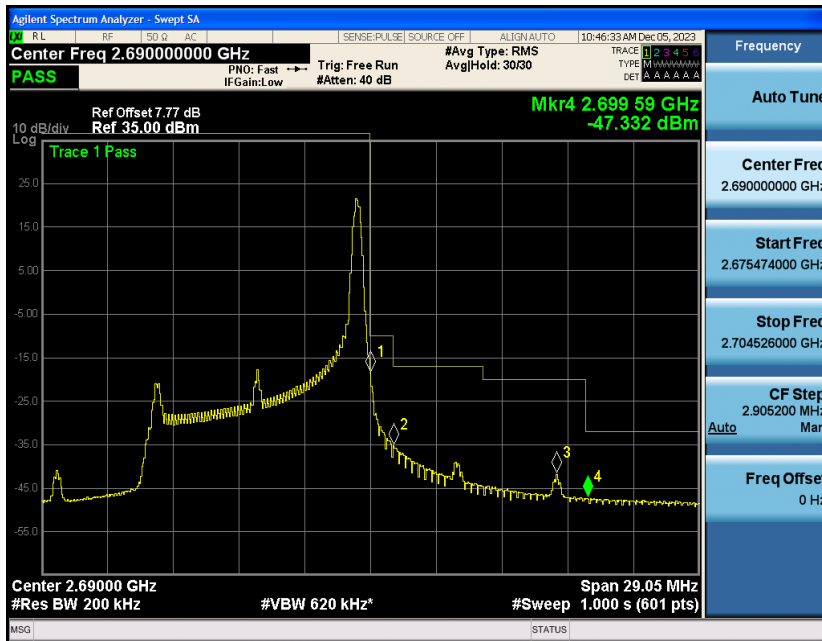

Band41-10MHz-QPSK-41540-1RB#49