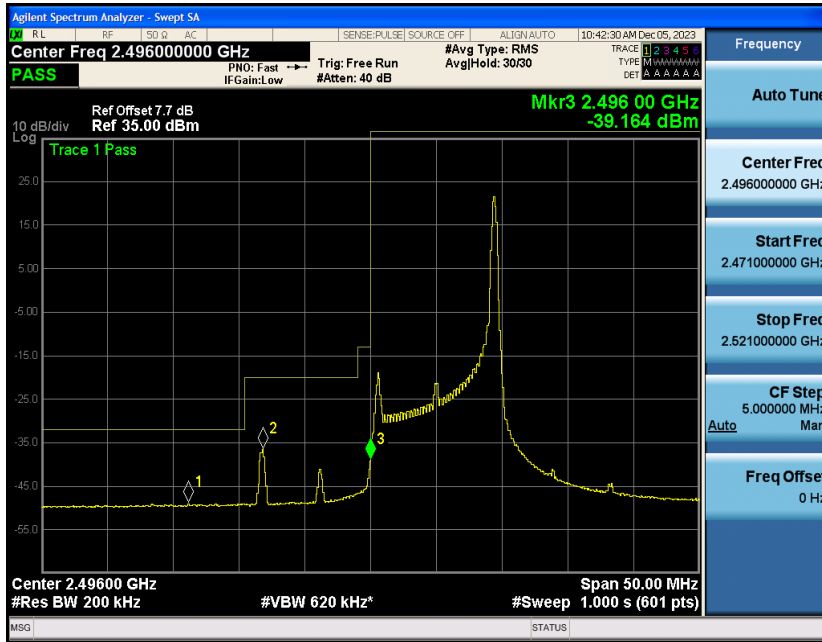

Band41-10MHz-QPSK-39700-1RB#49