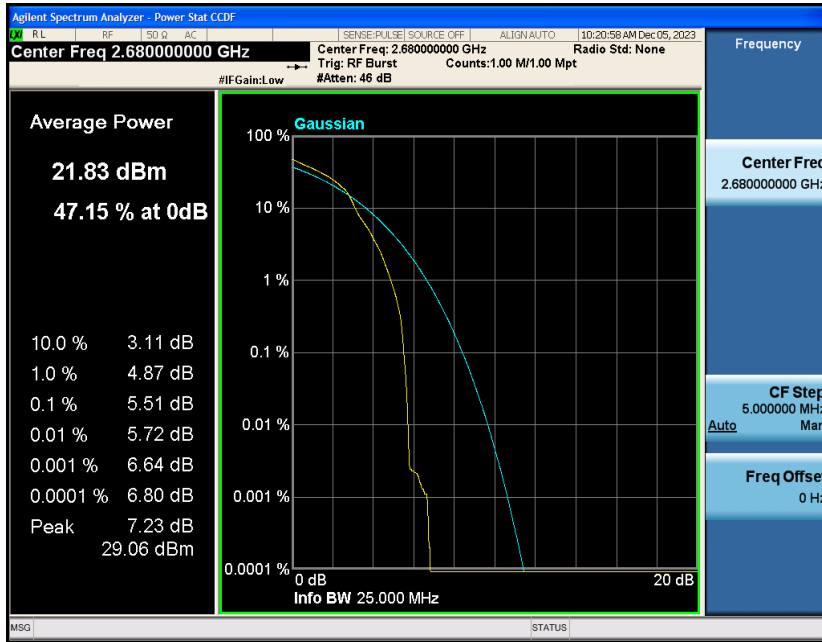

Band41-20MHz-16QAM-41490-1RB#0