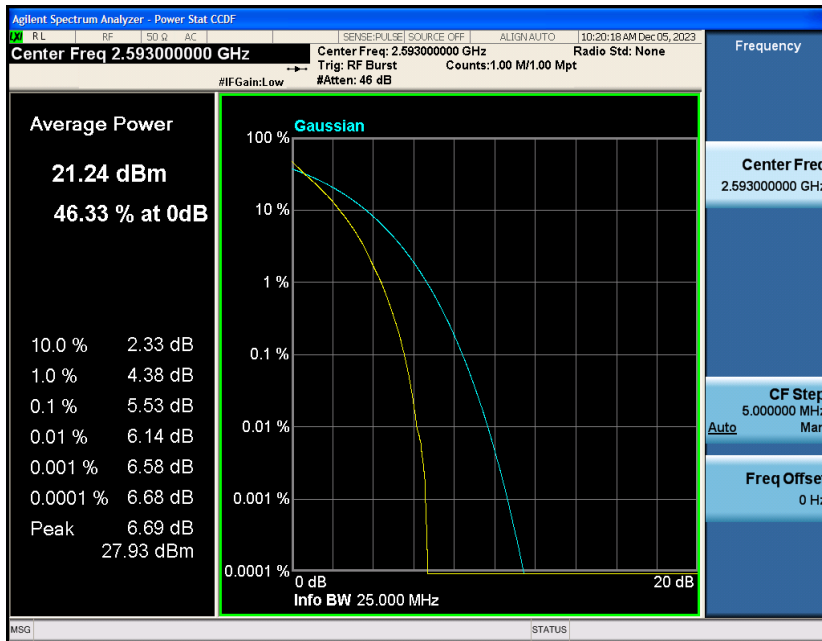

Band41-20MHz-QPSK-40620-100RB#0