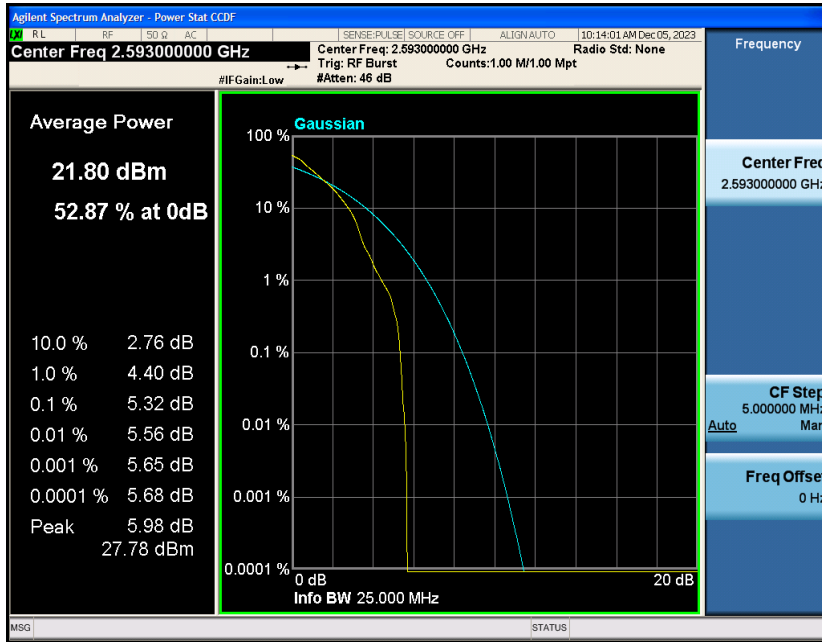

Band41-15MHz-QPSK-40620-1RB#0