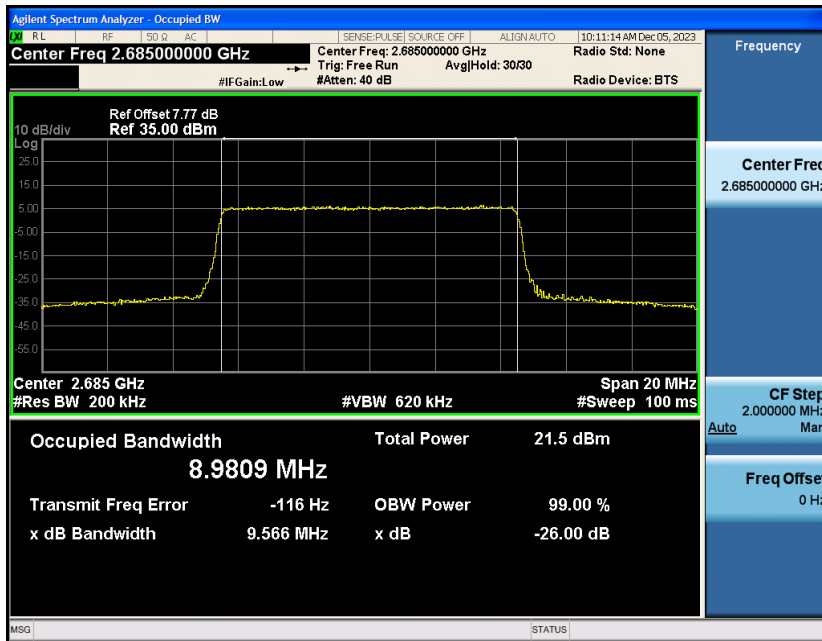

Band41-10MHz-16QAM-41540-50RB#0