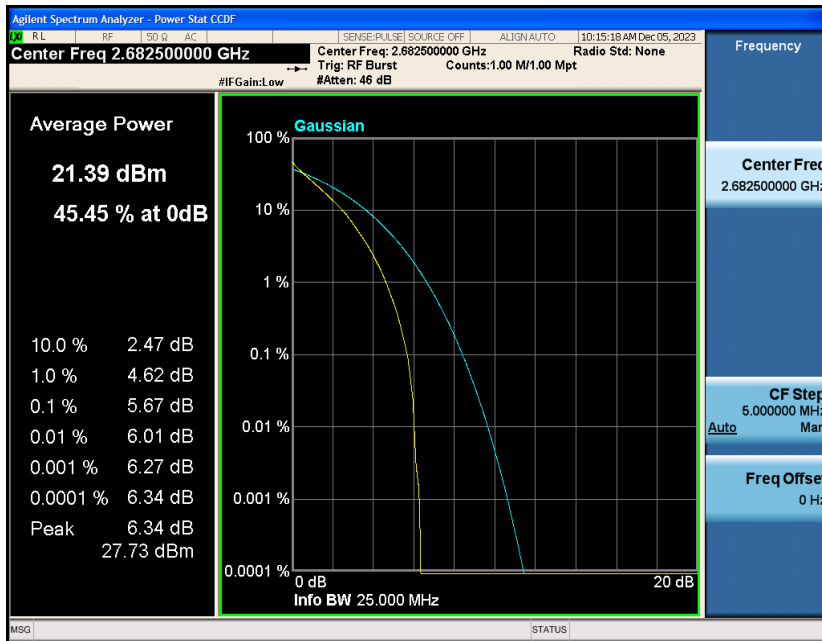

Band41-15MHz-QPSK-41515-75RB#0