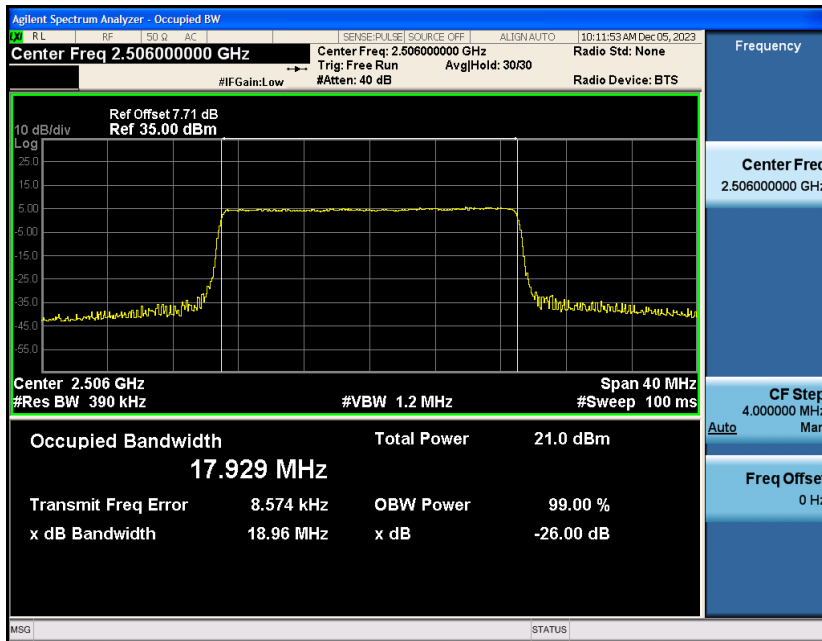

Band41-20MHz-16QAM-39750-100RB#0