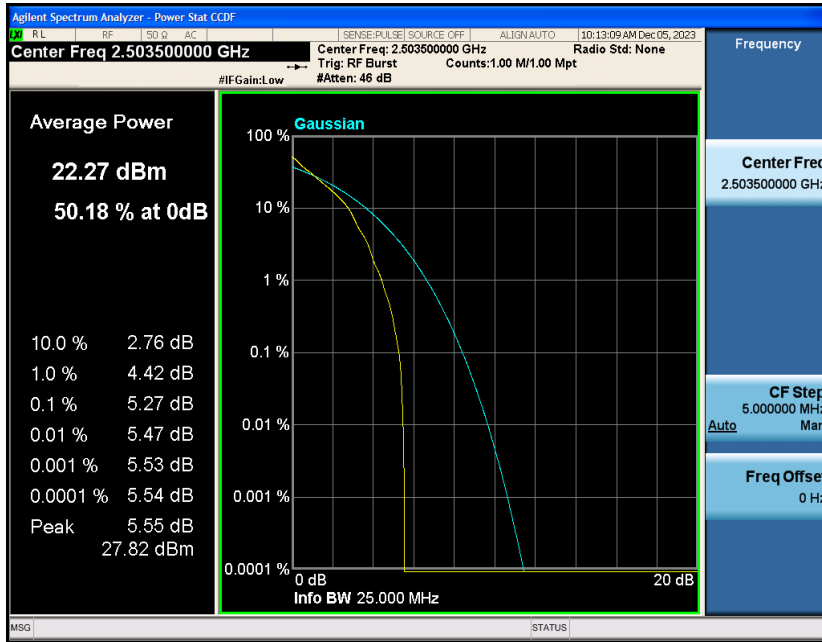

Band41-15MHz-QPSK-39725-1RB#0