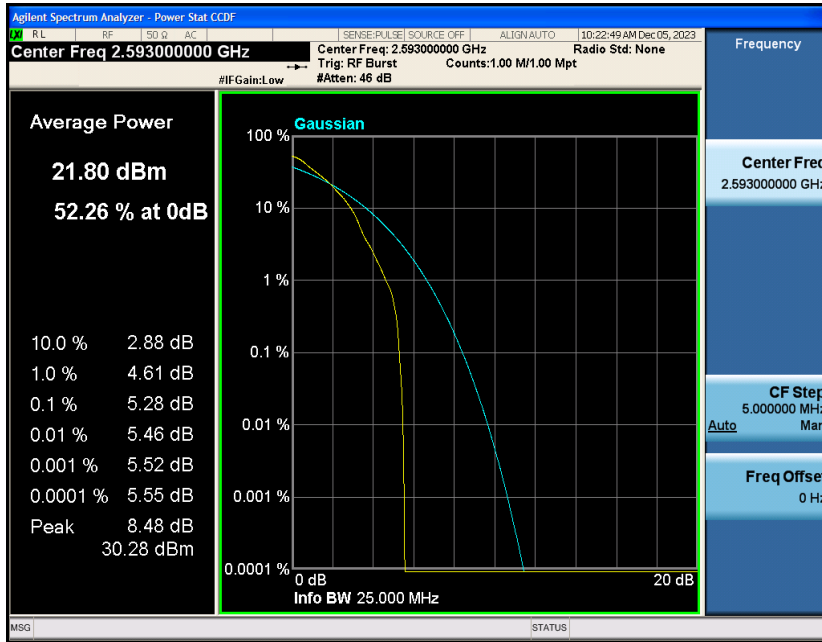

Band41-10MHz-QPSK-40620-1RB#0