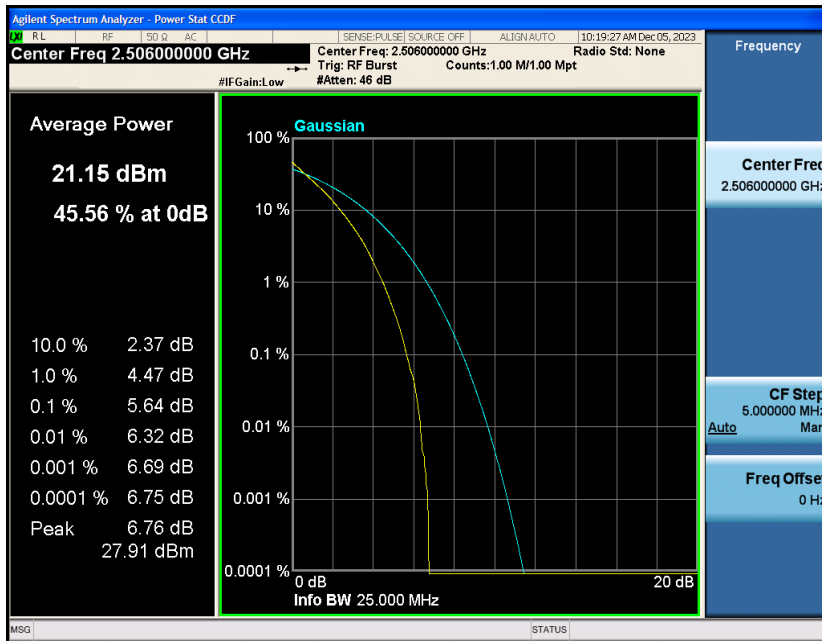

Band41-20MHz-QPSK-39750-100RB#0