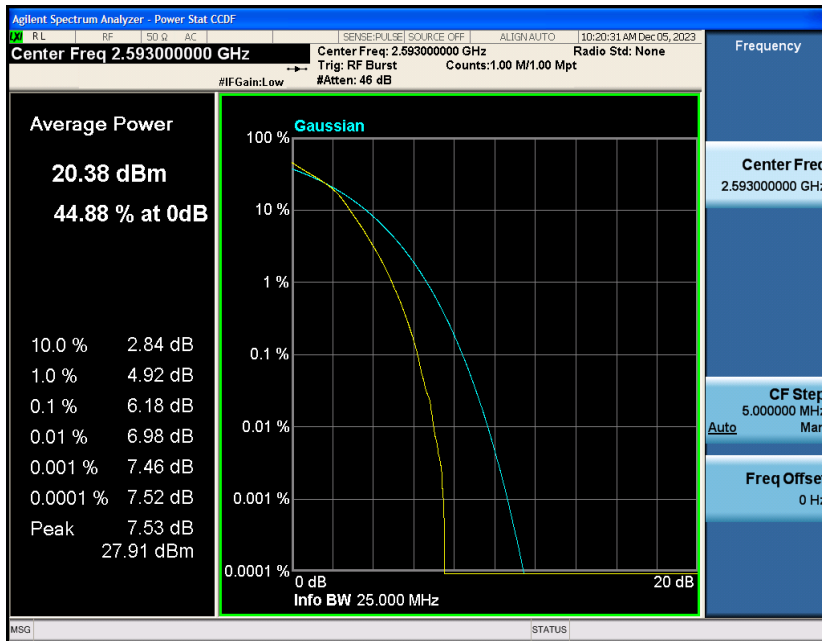

Band41-20MHz-16QAM-40620-100RB#0