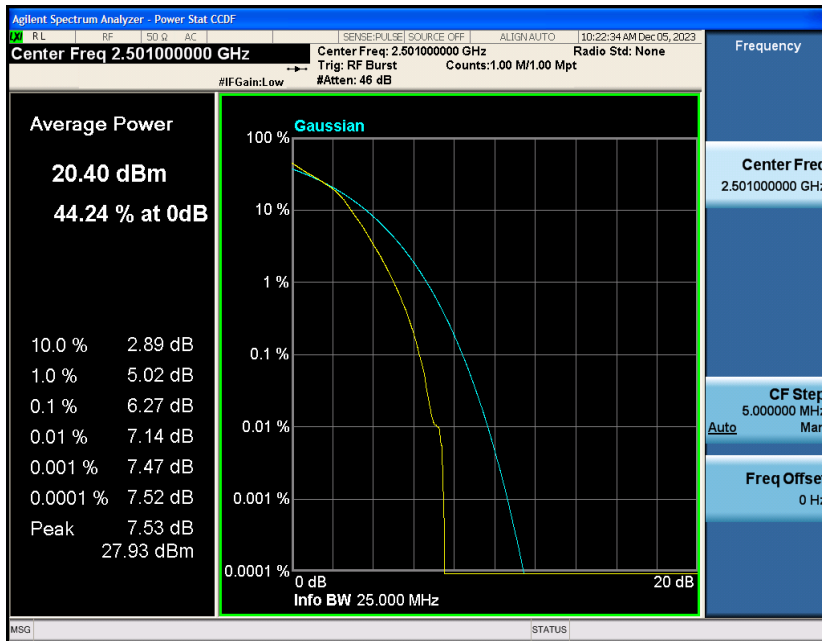

Band41-10MHz-16QAM-39700-50RB#0