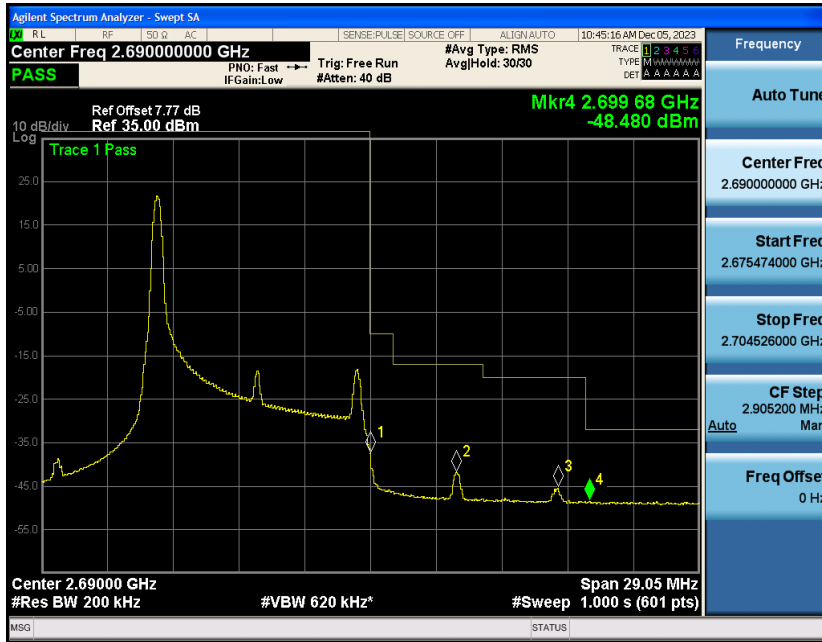

Band41-10MHz-QPSK-41540-1RB#0