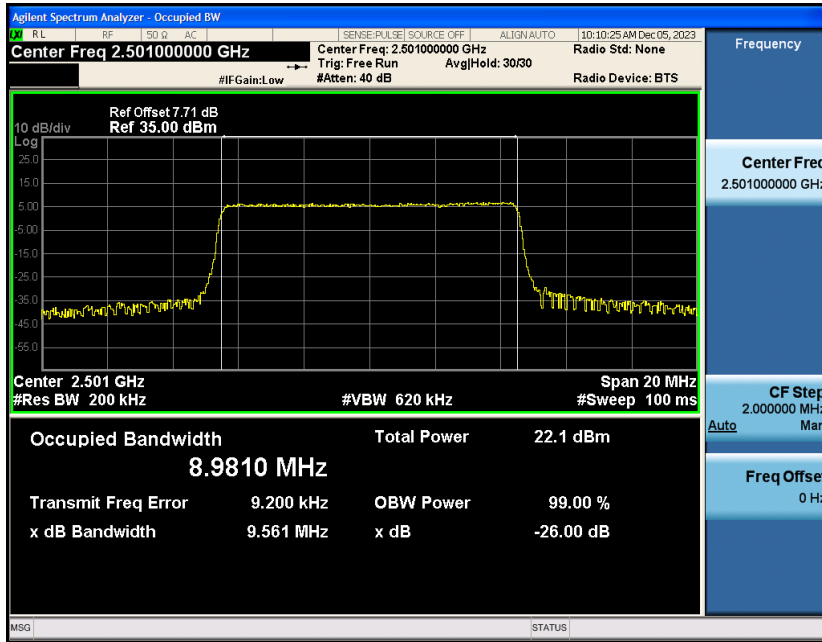

Band41-10MHz-QPSK-39700-50RB#0