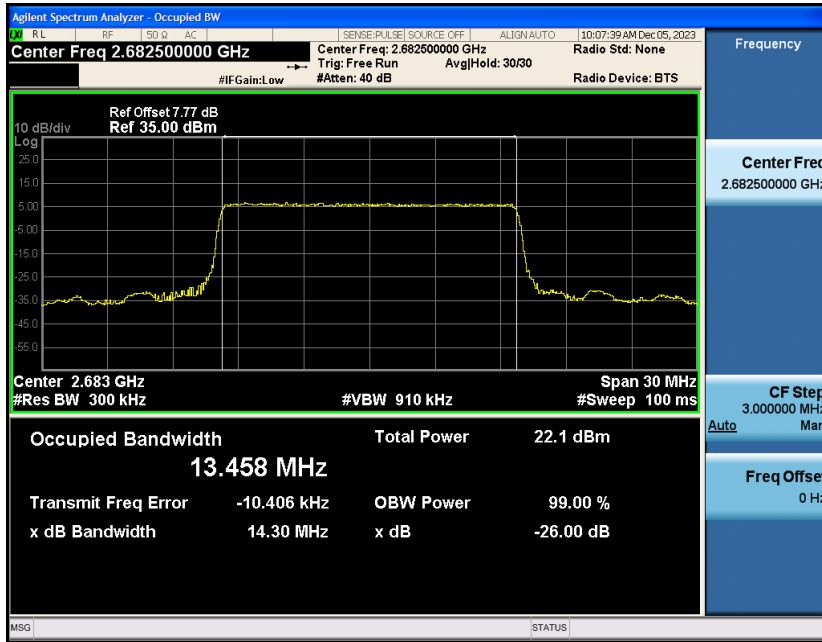

Band41-15MHz-QPSK-41515-75RB#0