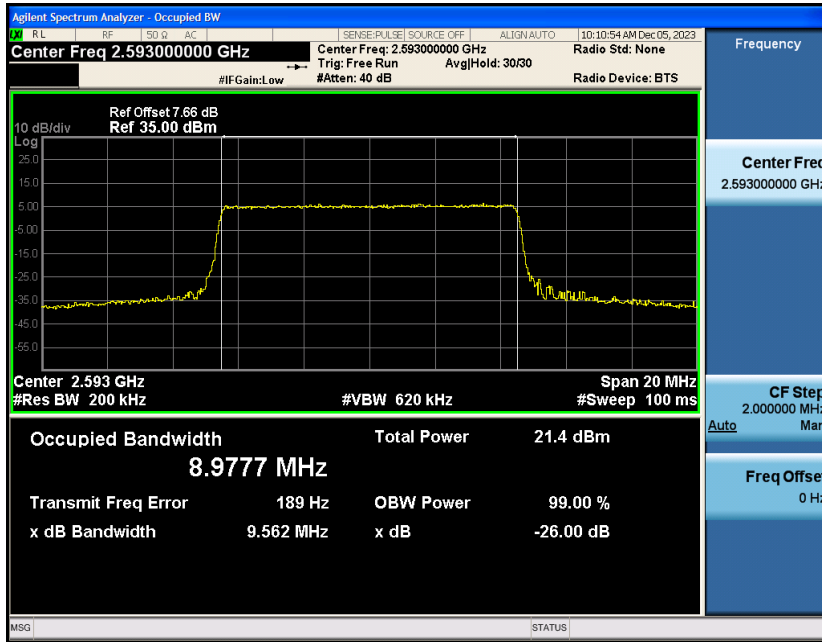

Band41-10MHz-16QAM-40620-50RB#0