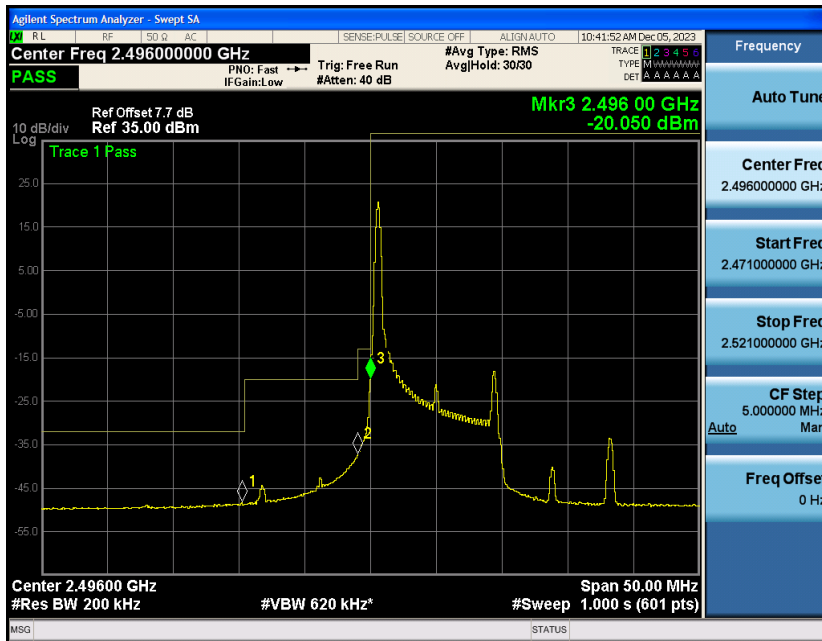

Band41-10MHz-16QAM-39700-1RB#0