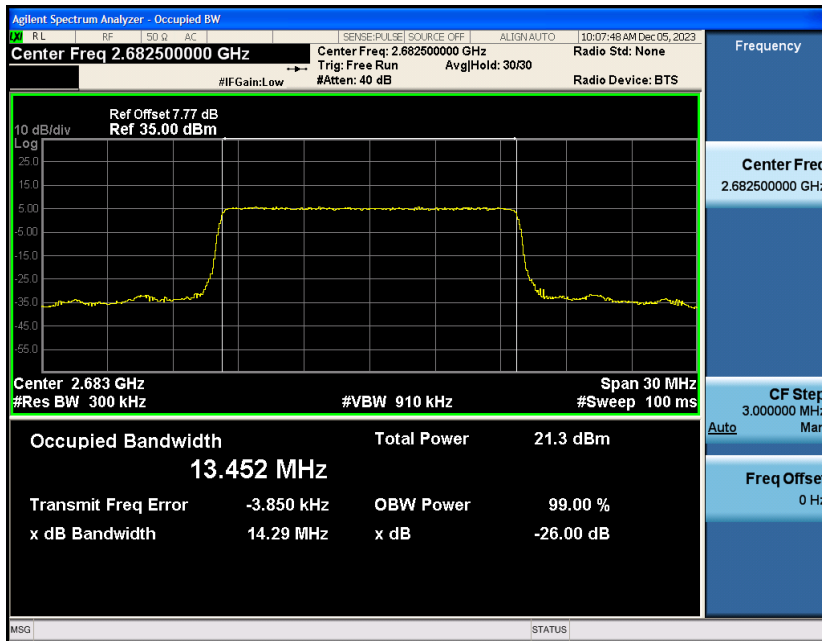

Band41-15MHz-16QAM-41515-75RB#0