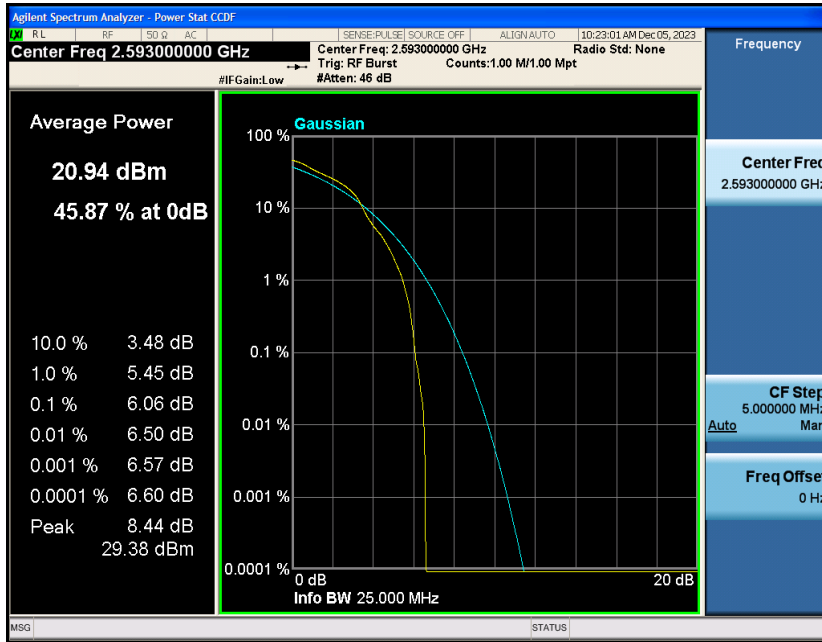

Band41-10MHz-16QAM-40620-1RB#0