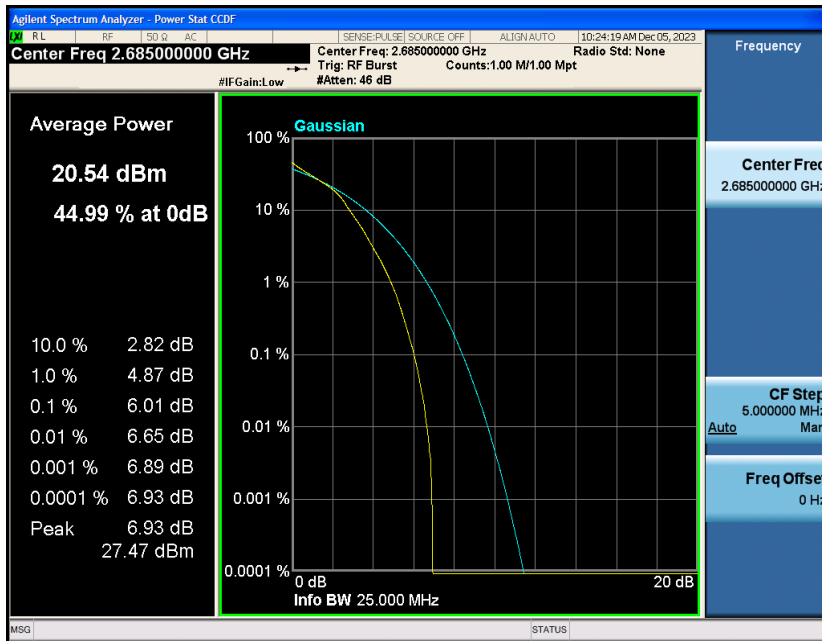

Band41-10MHz-16QAM-41540-50RB#0