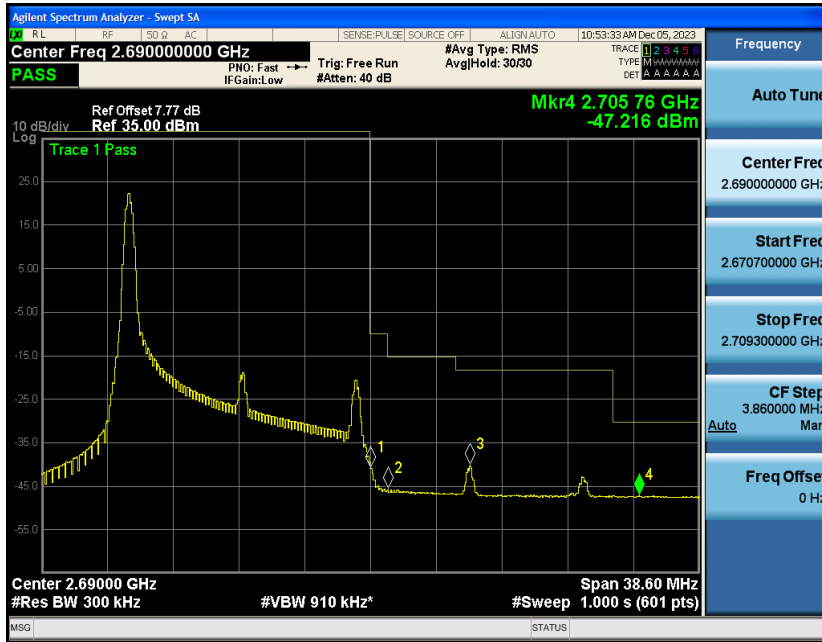

Band41-15MHz-QPSK-41515-1RB#0