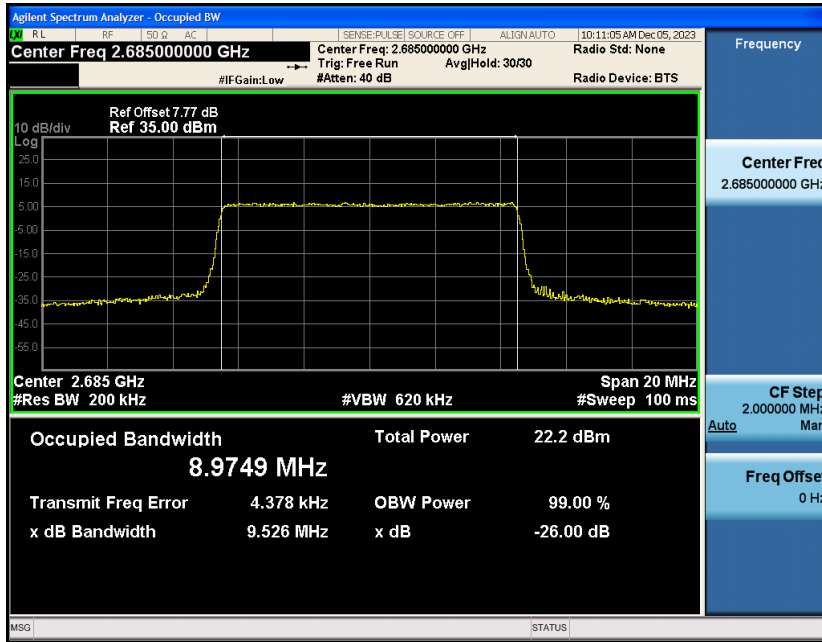

Band41-10MHz-QPSK-41540-50RB#0