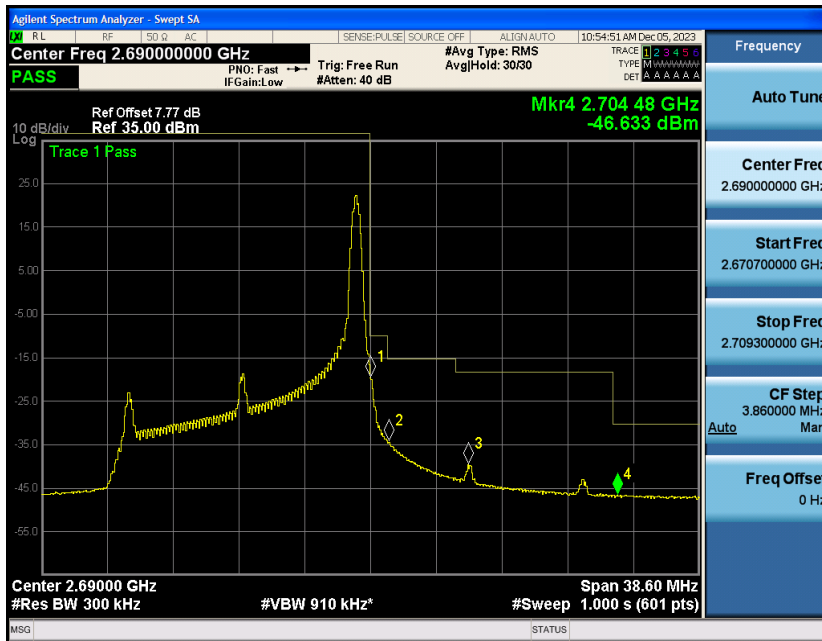

Band41-15MHz-QPSK-41515-1RB#74

Band41-15MHz-QPSK-41515-75RB#0