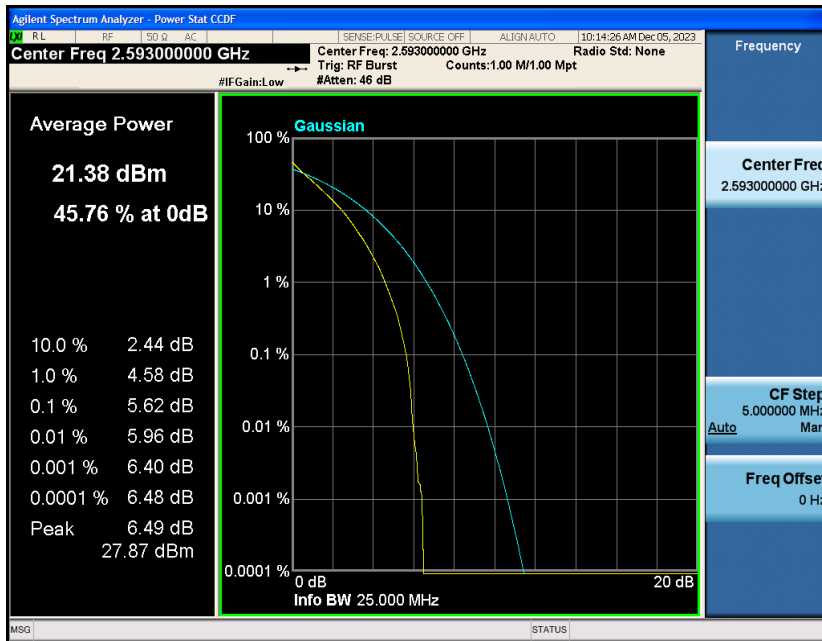

Band41-15MHz-QPSK-40620-75RB#0