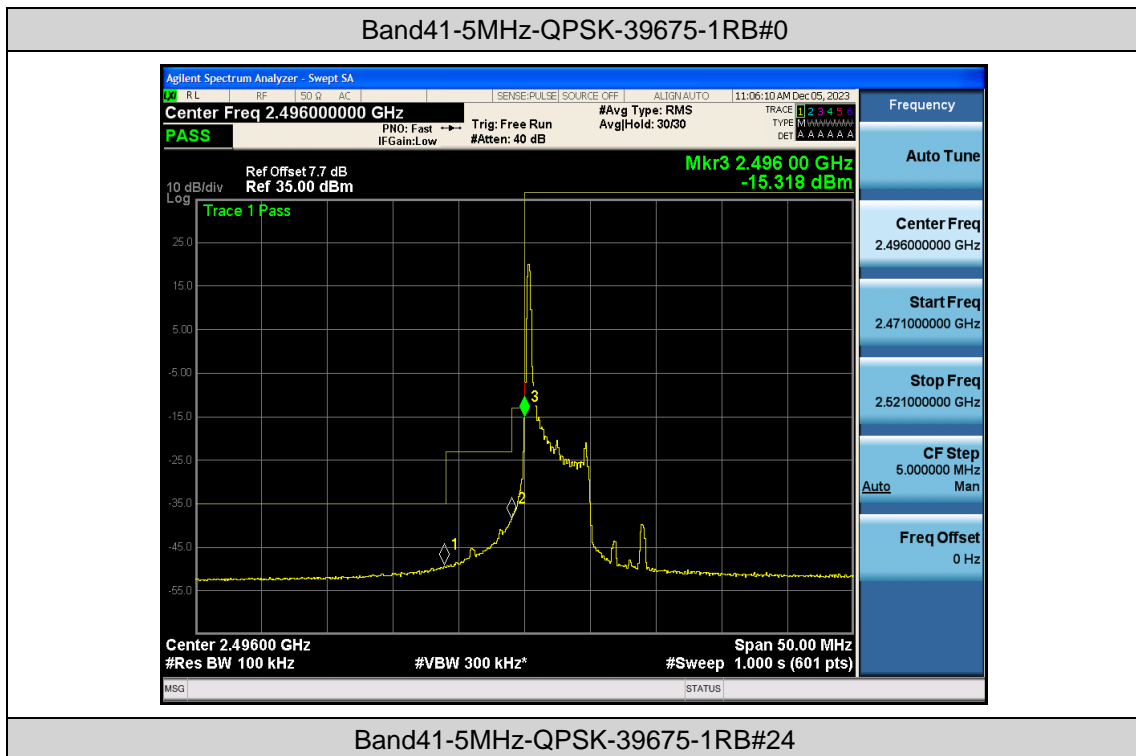

Band4 1	20MHz	QPSK	41490	1RB#0	-40.85,-44.69,-37.02,-46.2 0	PASS
Band4 1	20MHz	QPSK	41490	1RB#99	-20.82,-33.45,-38.46,-45.7 8	PASS
Band4 1	20MHz	QPSK	41490	100RB#0	-31.83,-34.48,-36.35,-44.2 5	PASS
Band4 1	20MHz	16QAM	39750	1RB#0	-46.35,-32.63,-20.89	PASS
Band4 1	20MHz	16QAM	39750	1RB#99	-46.56,-32.38,-40.02	PASS
Band4 1	20MHz	16QAM	39750	100RB#0	-46.03,-38.43,-34.95	PASS
Band4 1	20MHz	16QAM	41490	1RB#0	-39.68,-44.09,-35.14,-46.0 4	PASS
Band4 1	20MHz	16QAM	41490	1RB#99	-19.79,-32.97,-39.40,-45.5 4	PASS
Band4 1	20MHz	16QAM	41490	100RB#0	-32.64,-34.02,-36.10,-43.9 8	PASS

Test Graphs