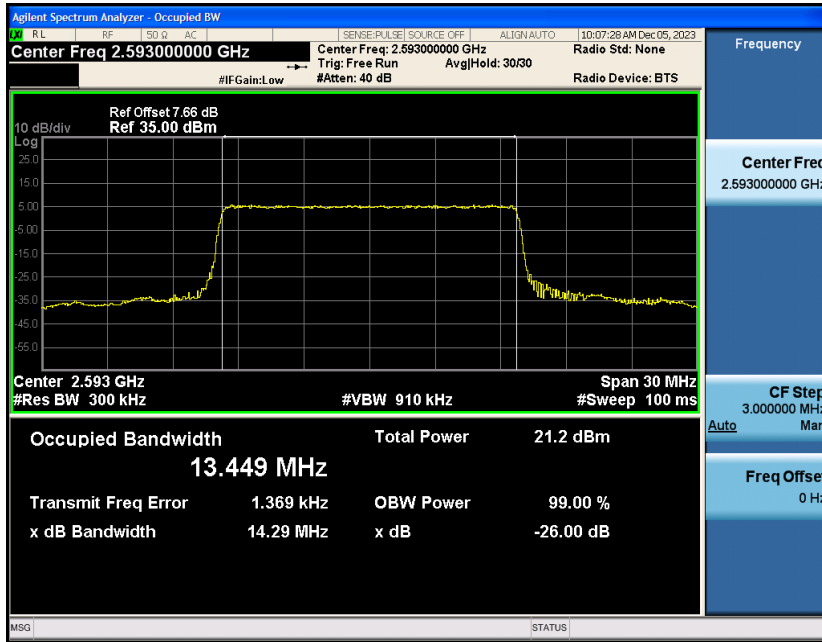

Band41-15MHz-16QAM-40620-75RB#0