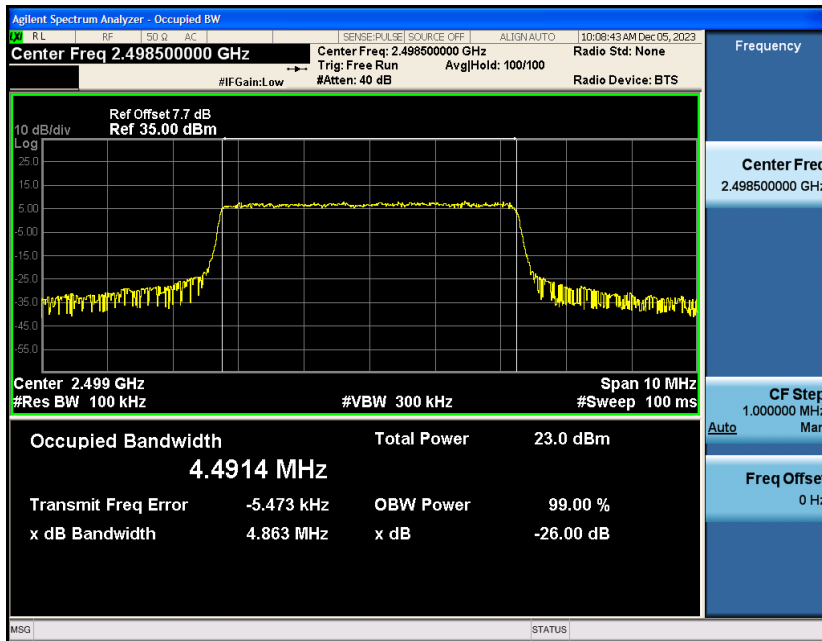

Band41-5MHz-16QAM-39675-25RB#0