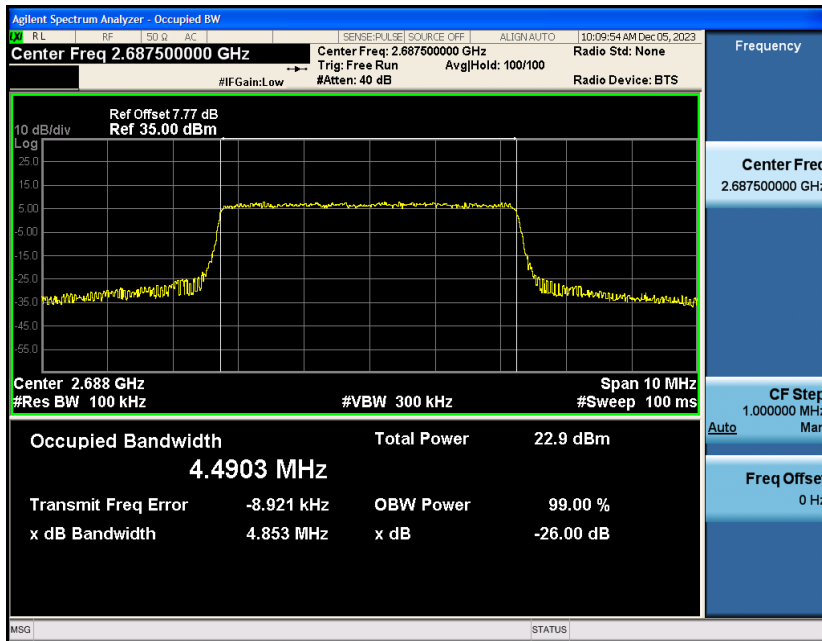

Band41-5MHz-16QAM-41565-25RB#0