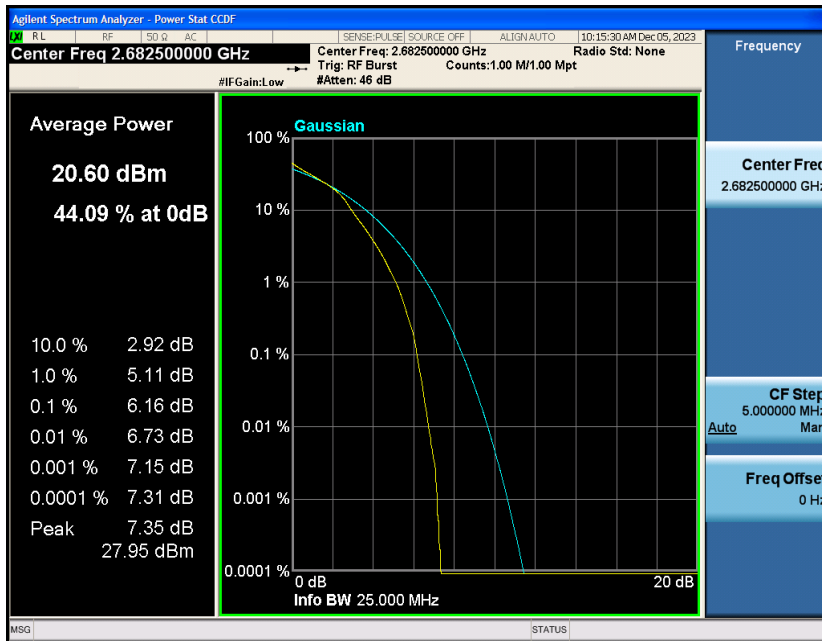

Band41-15MHz-16QAM-41515-75RB#0