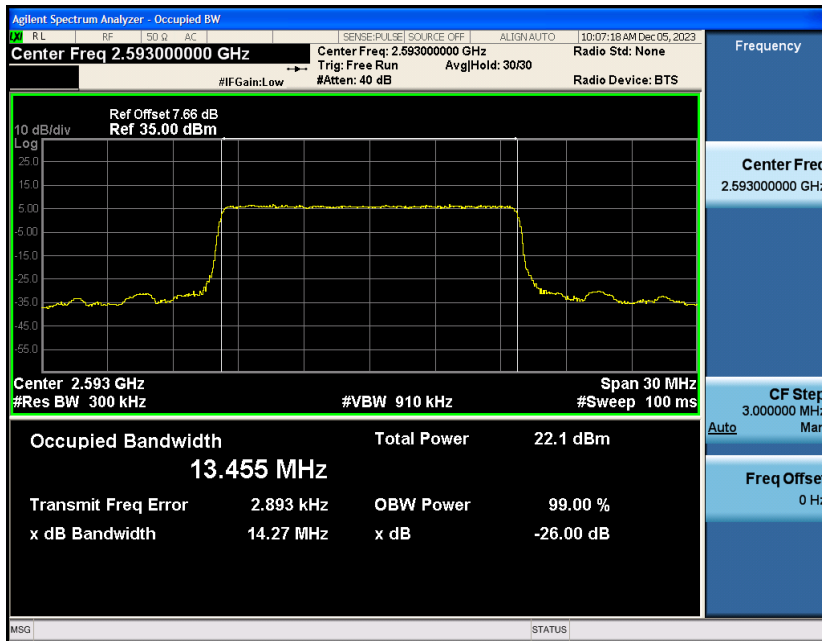

Band41-15MHz-QPSK-40620-75RB#0