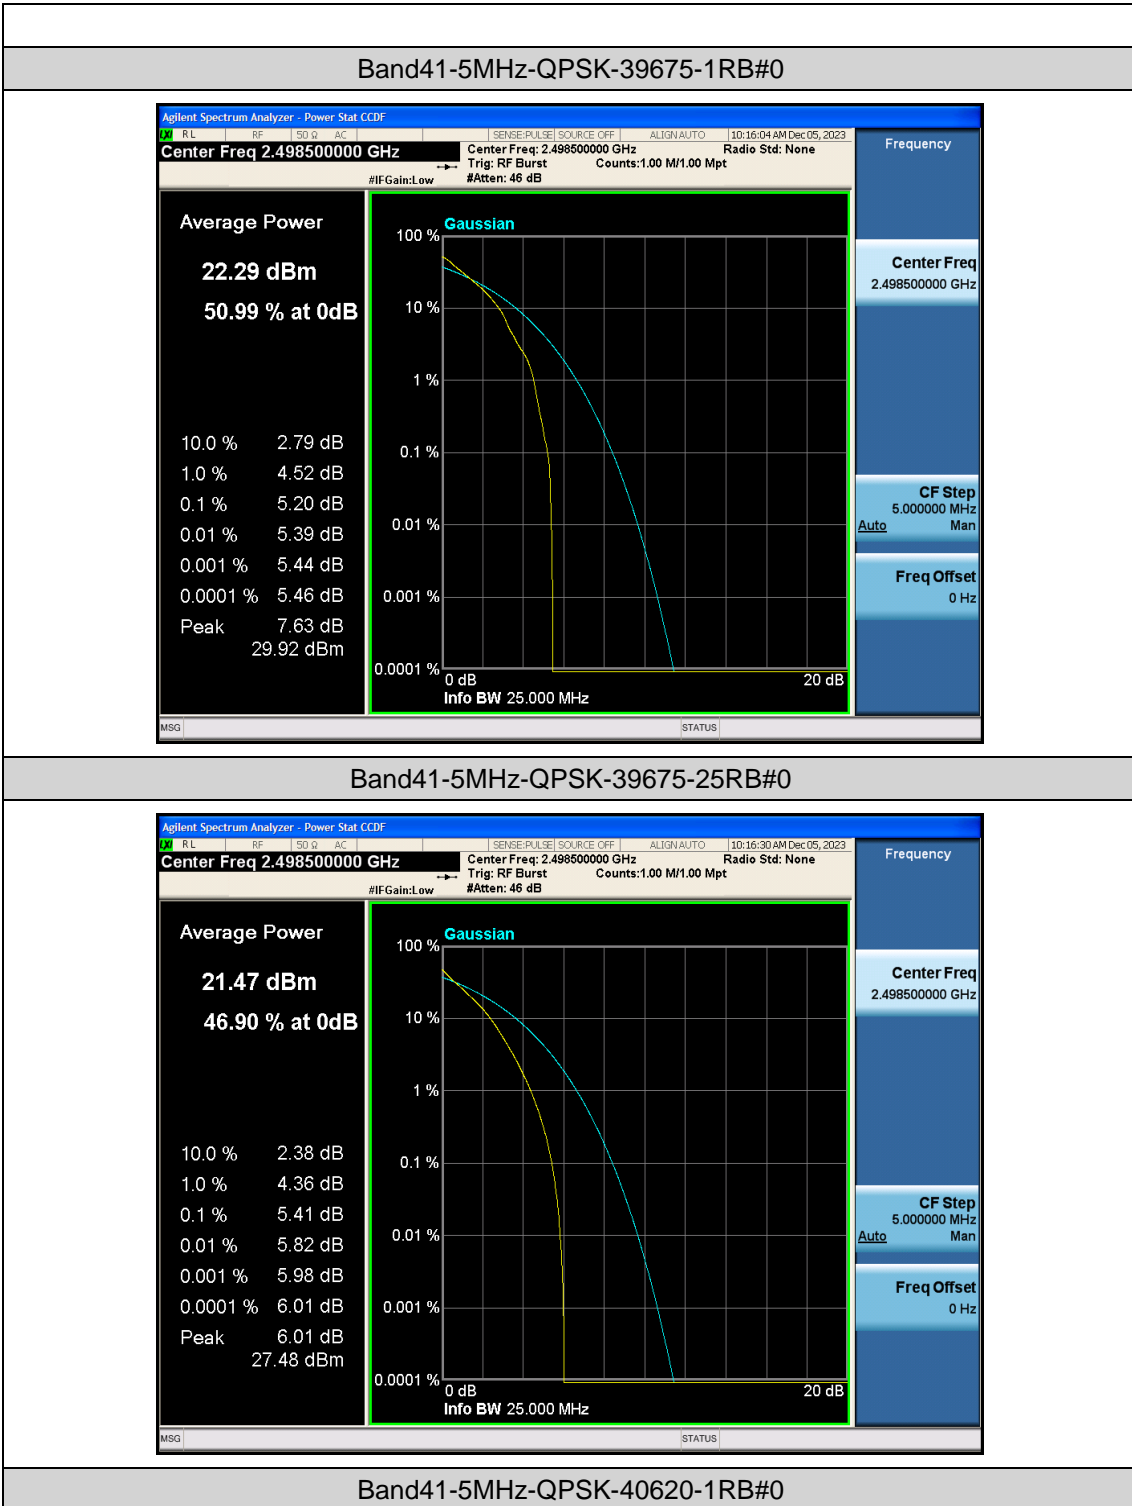

Test Graphs