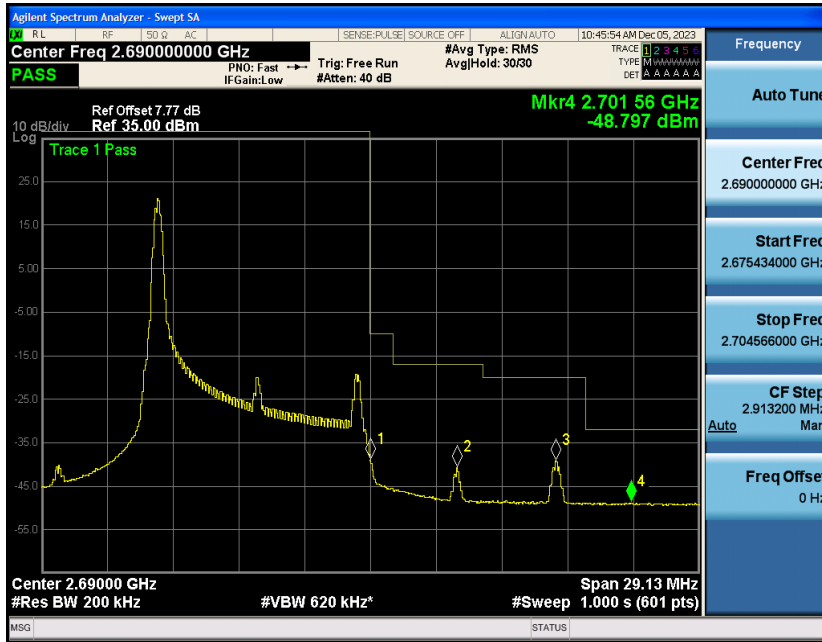

Band41-10MHz-16QAM-41540-1RB#0