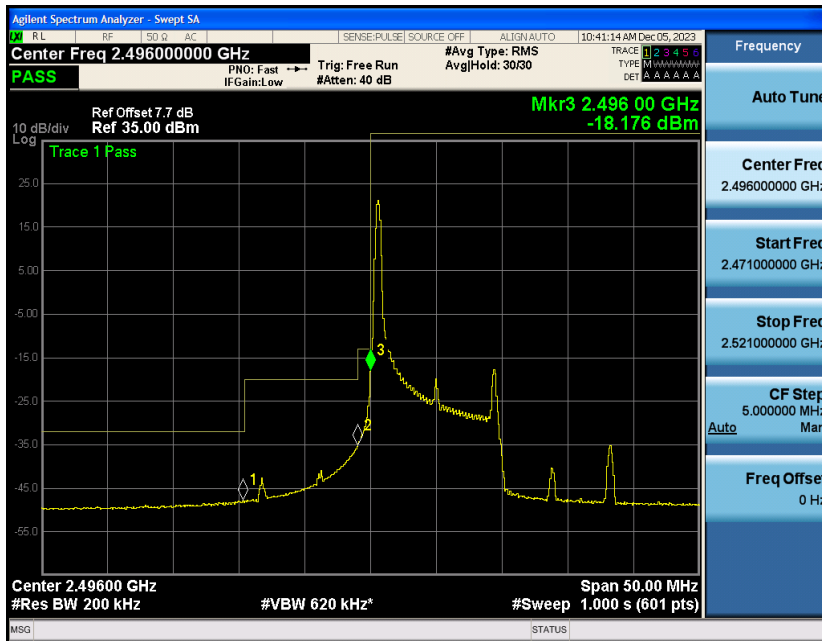

Band41-10MHz-QPSK-39700-1RB#0