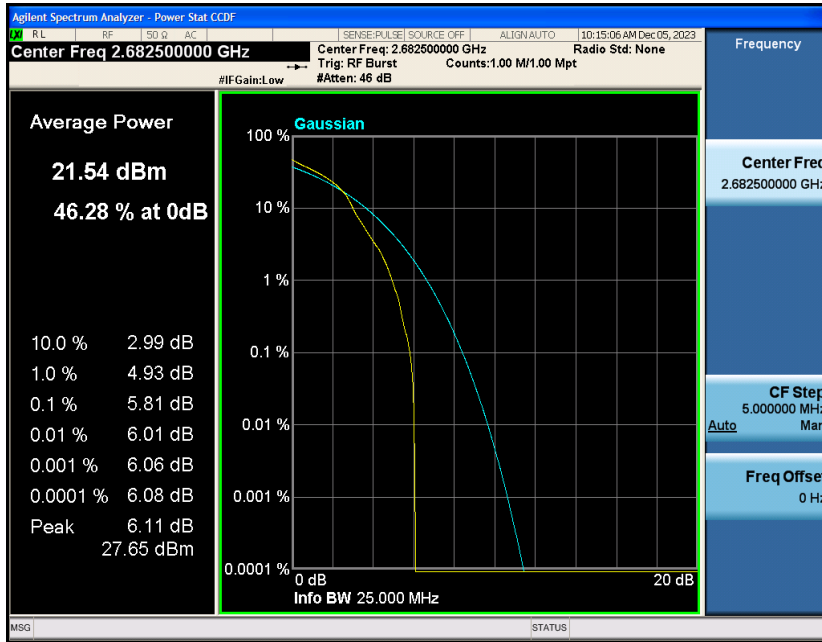

Band41-15MHz-16QAM-41515-1RB#0