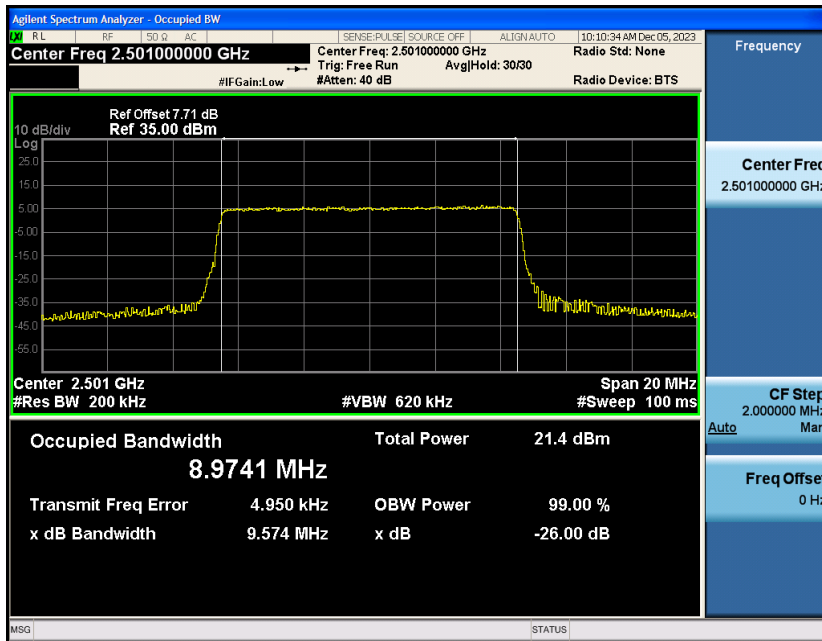

Band41-10MHz-16QAM-39700-50RB#0