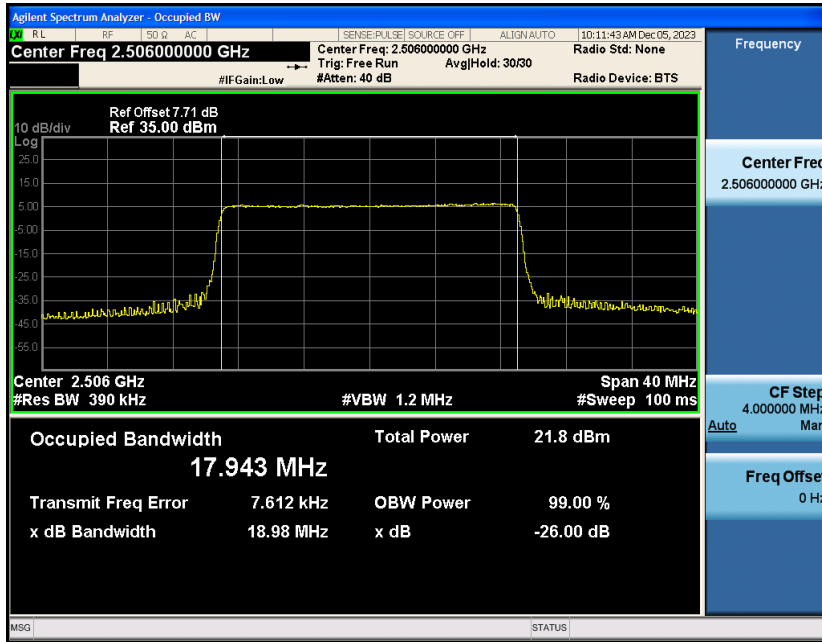

Band41-20MHz-QPSK-39750-100RB#0