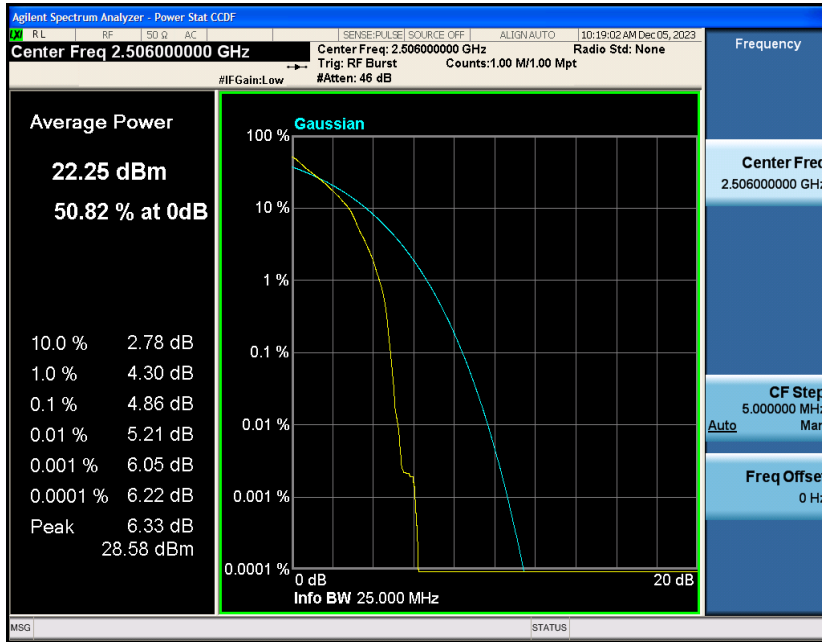

Band41-20MHz-QPSK-39750-1RB#0