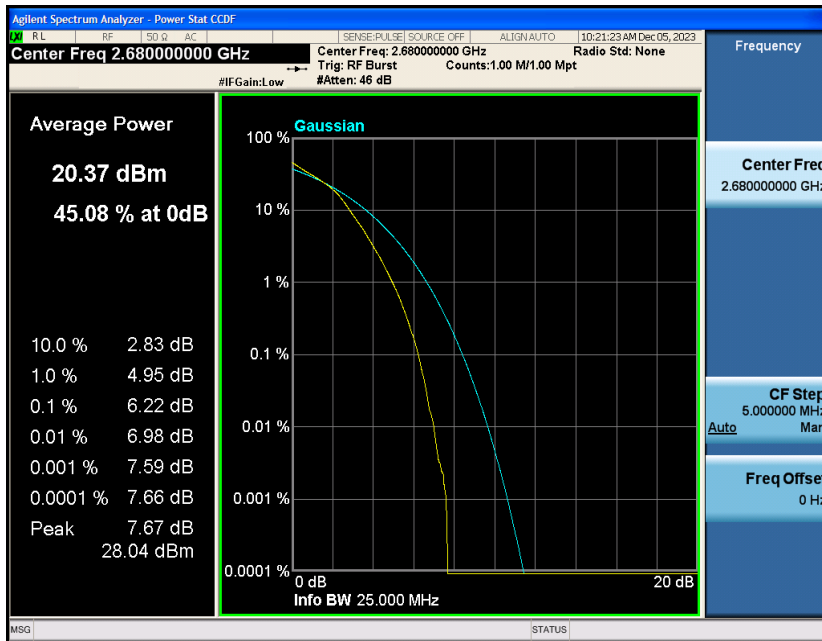

Band41-20MHz-16QAM-41490-100RB#0