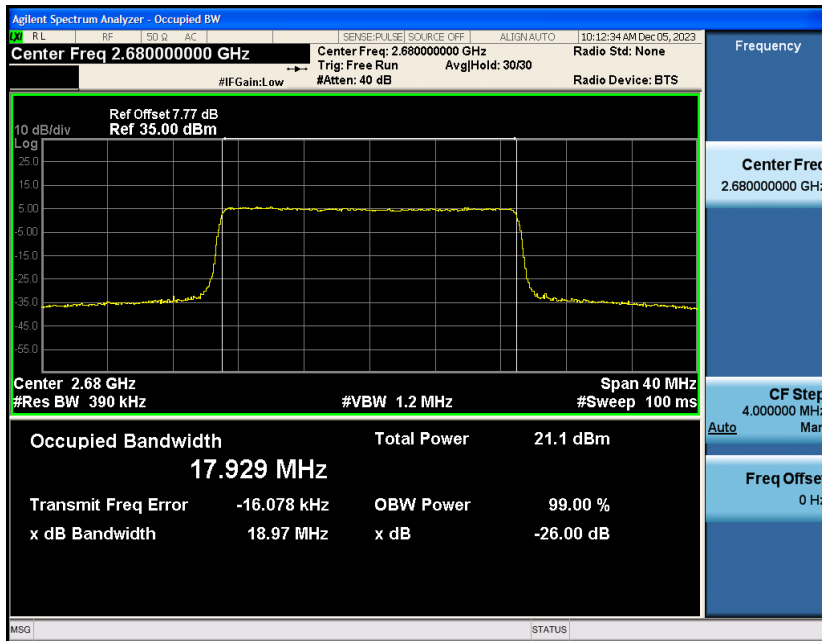

Band41-20MHz-16QAM-41490-100RB#0