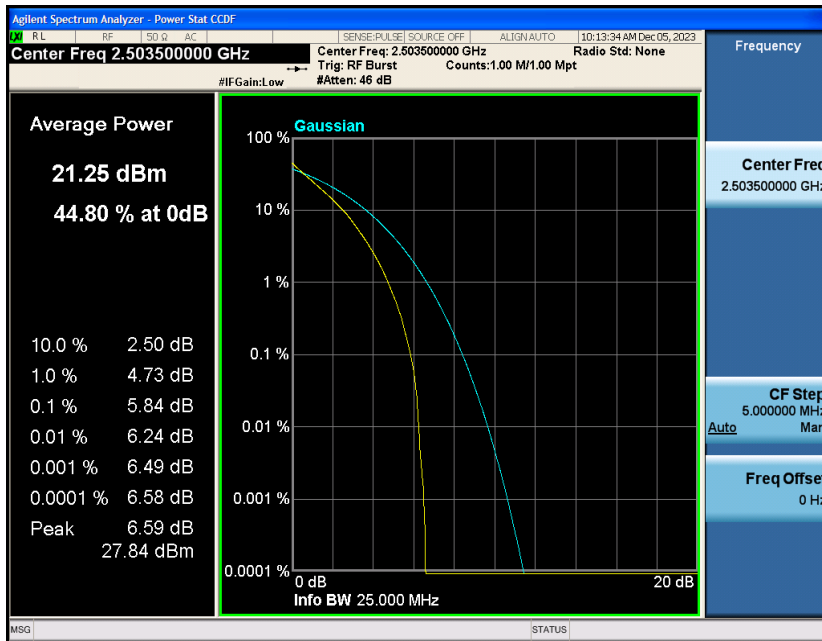

Band41-15MHz-QPSK-39725-75RB#0