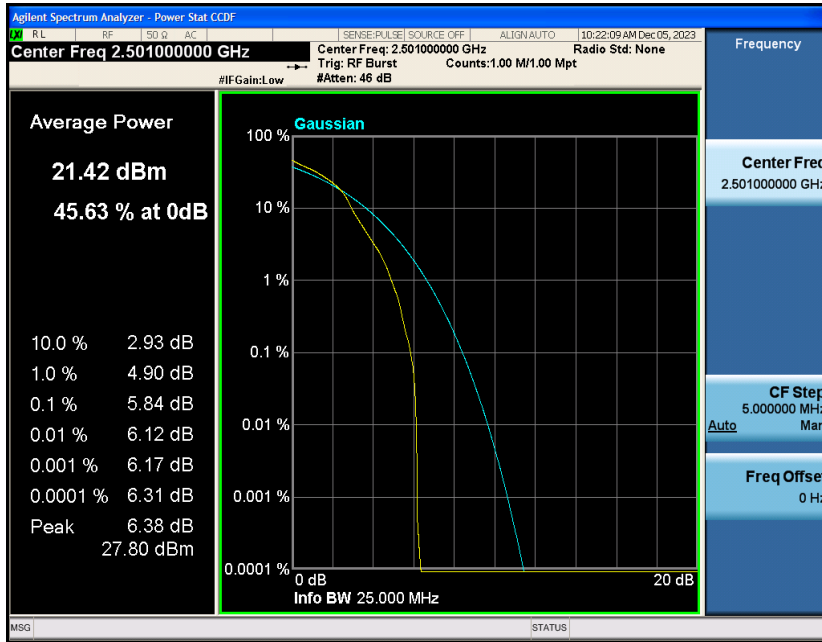

Band41-10MHz-16QAM-39700-1RB#0