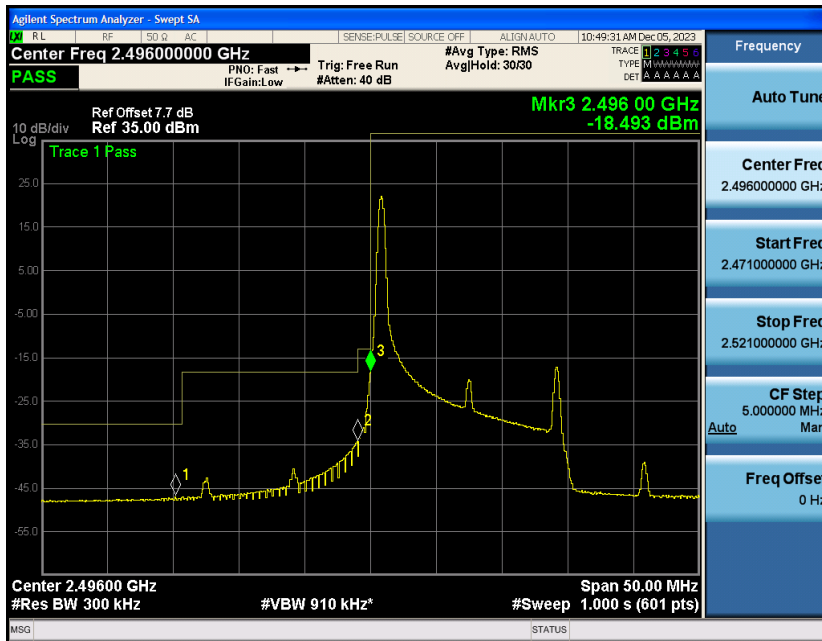

Band41-15MHz-QPSK-39725-1RB#0