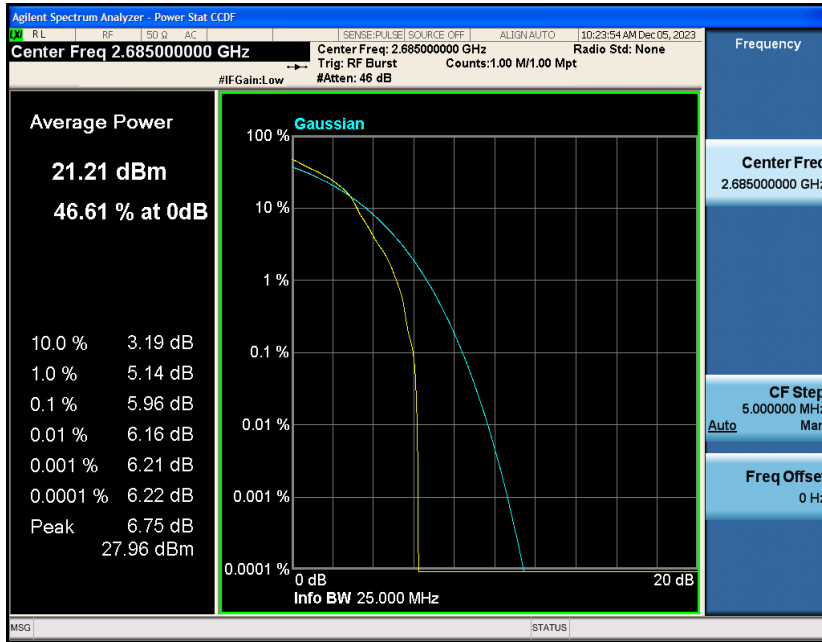

Band41-10MHz-16QAM-41540-1RB#0