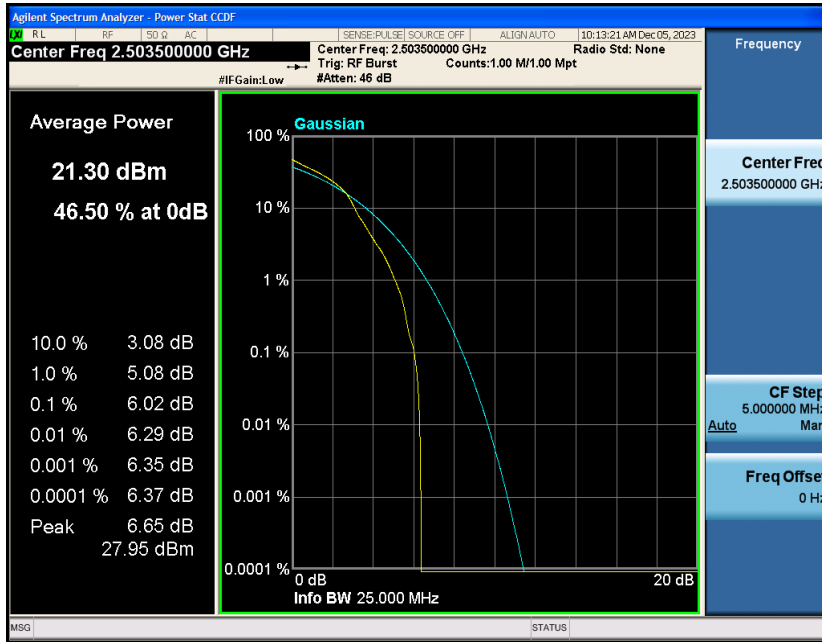

Band41-15MHz-16QAM-39725-1RB#0