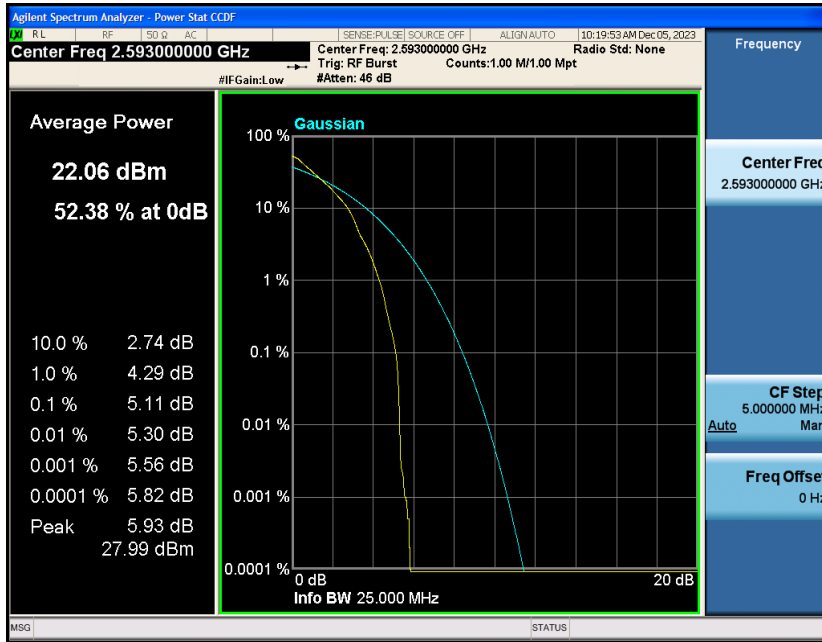

Band41-20MHz-QPSK-40620-1RB#0