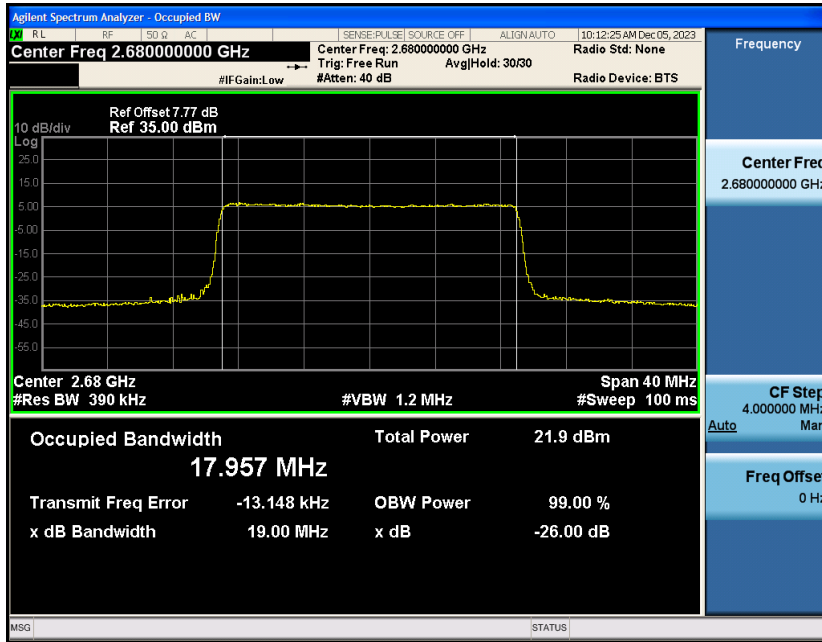

Band41-20MHz-QPSK-41490-100RB#0