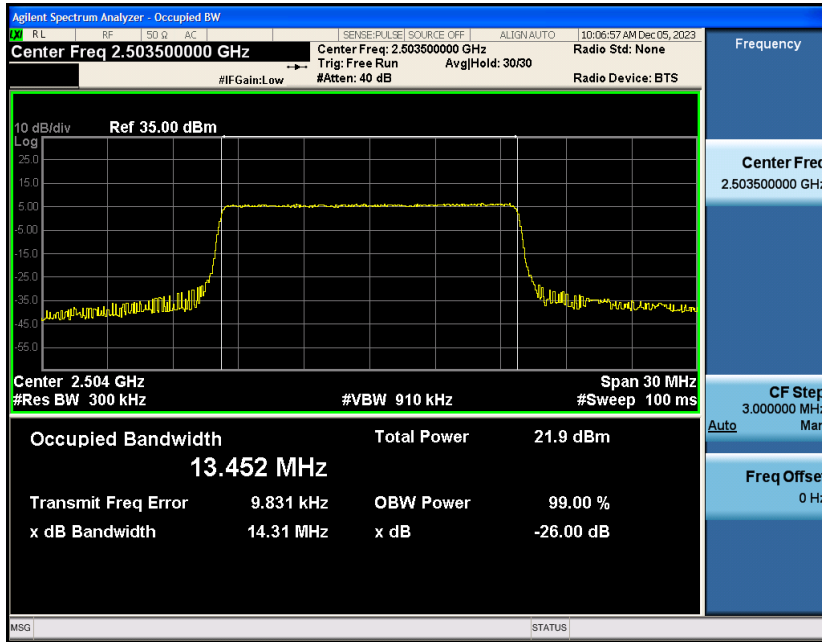

Band41-15MHz-QPSK-39725-75RB#0