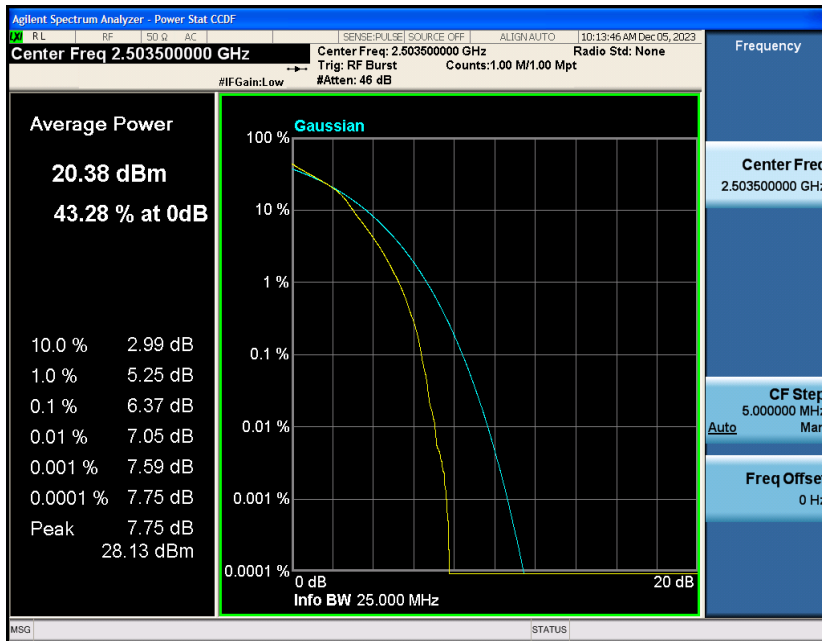

Band41-15MHz-16QAM-39725-75RB#0