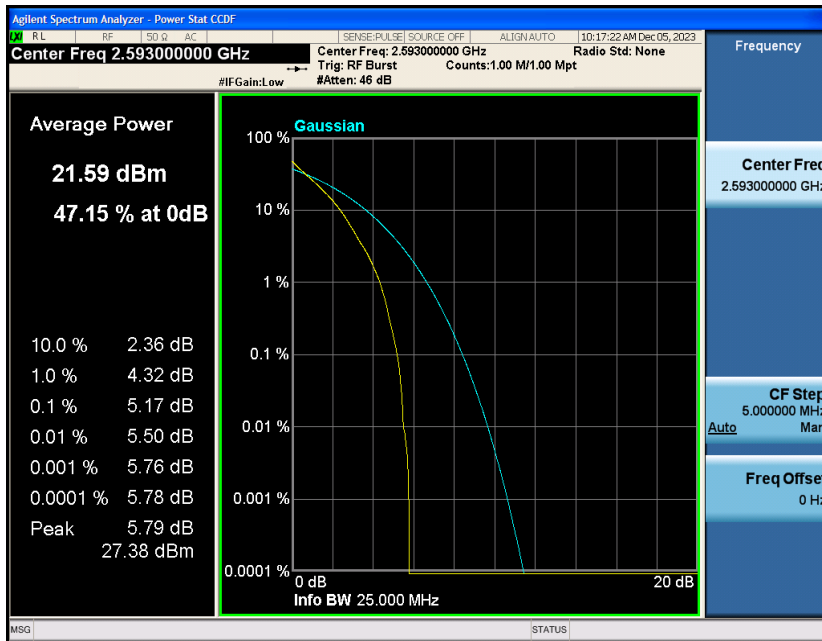

Band41-5MHz-QPSK-40620-25RB#0