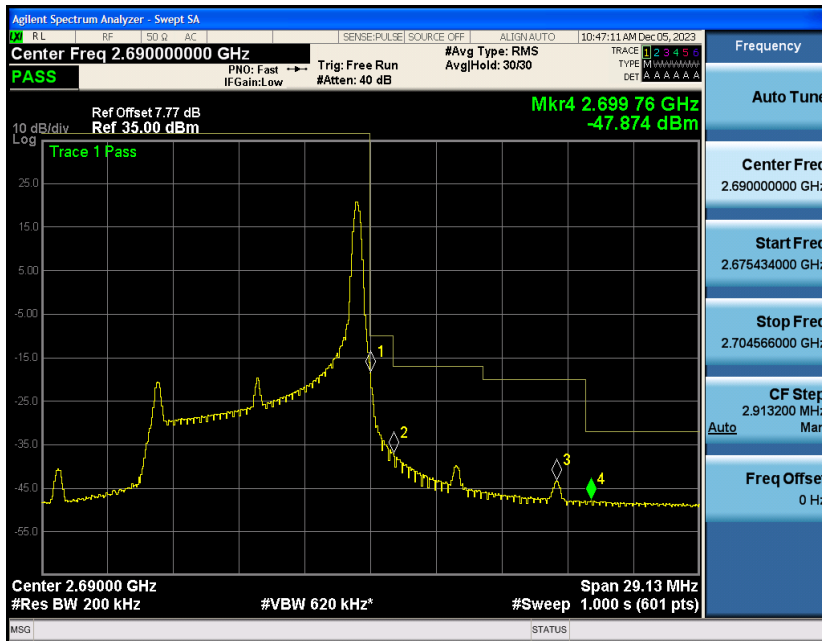

Band41-10MHz-16QAM-41540-1RB#49