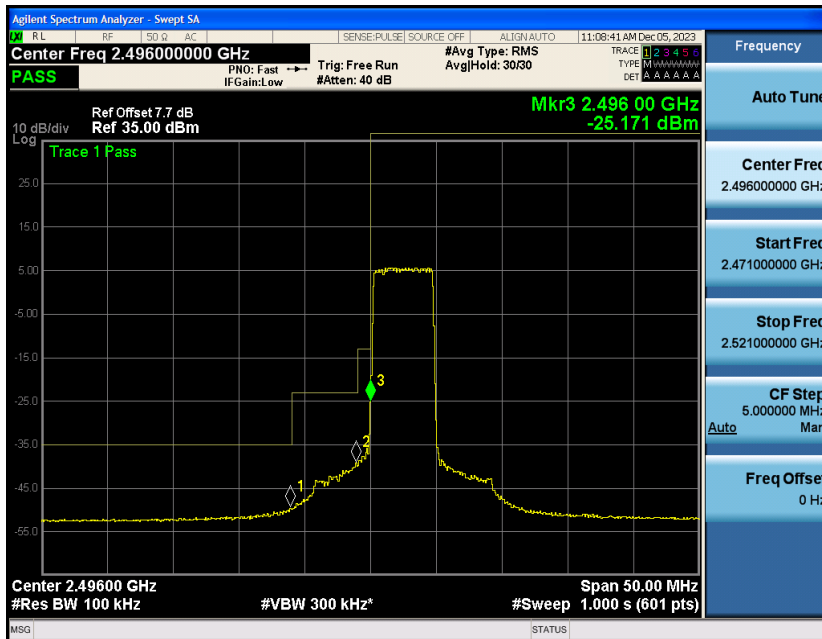

Band41-5MHz-QPSK-39675-25RB#0