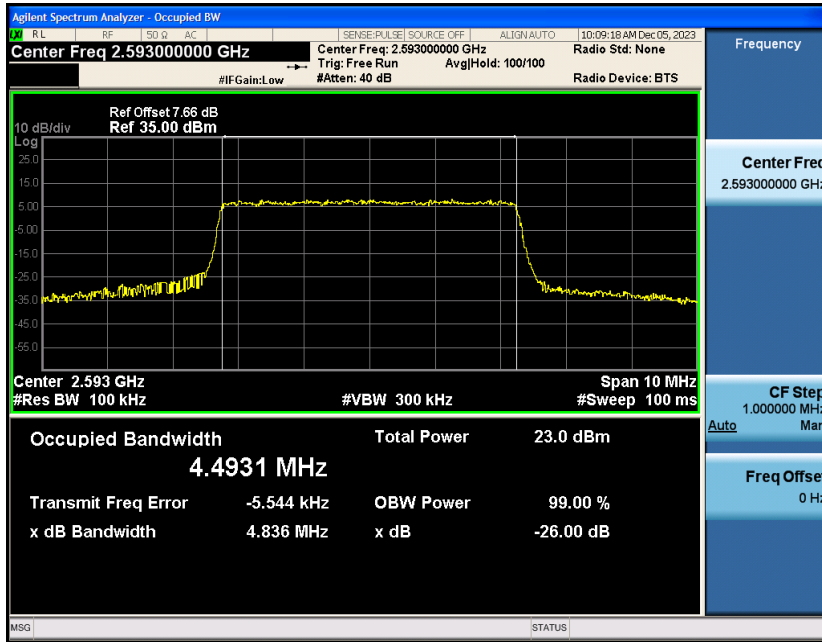

Band41-5MHz-16QAM-40620-25RB#0