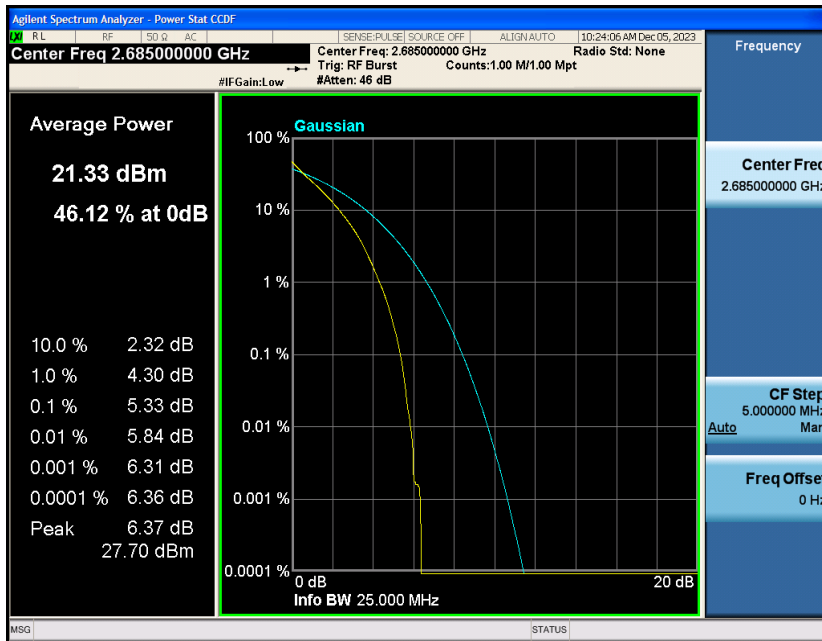

Band41-10MHz-QPSK-41540-50RB#0