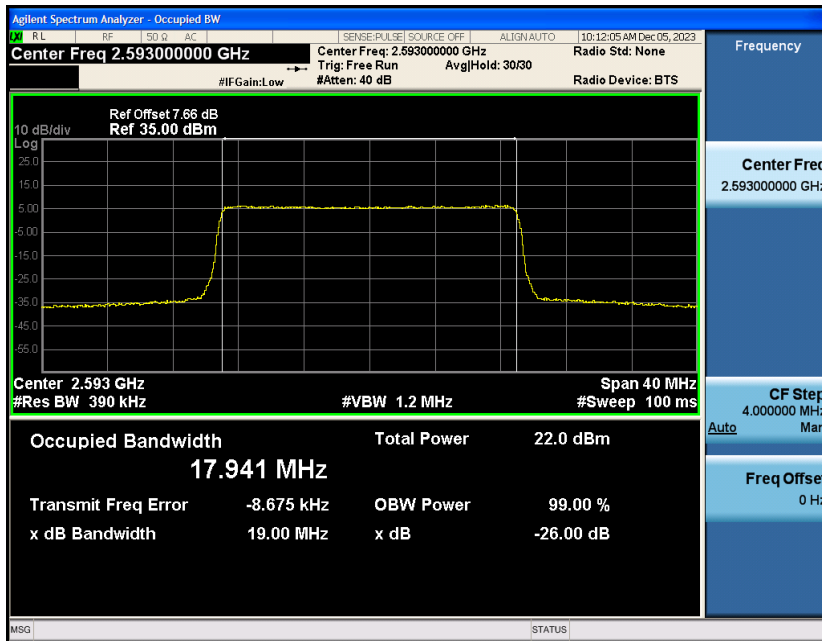

Band41-20MHz-QPSK-40620-100RB#0