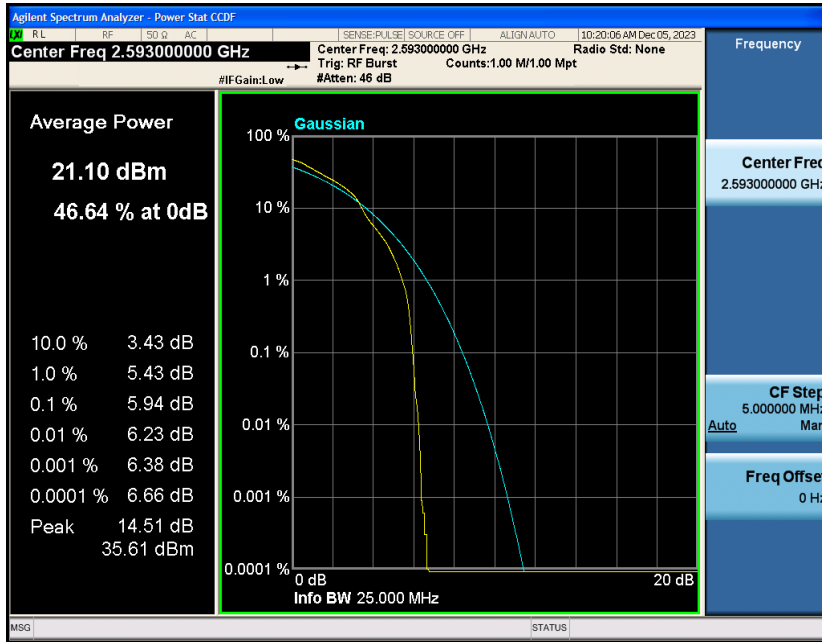

Band41-20MHz-16QAM-40620-1RB#0