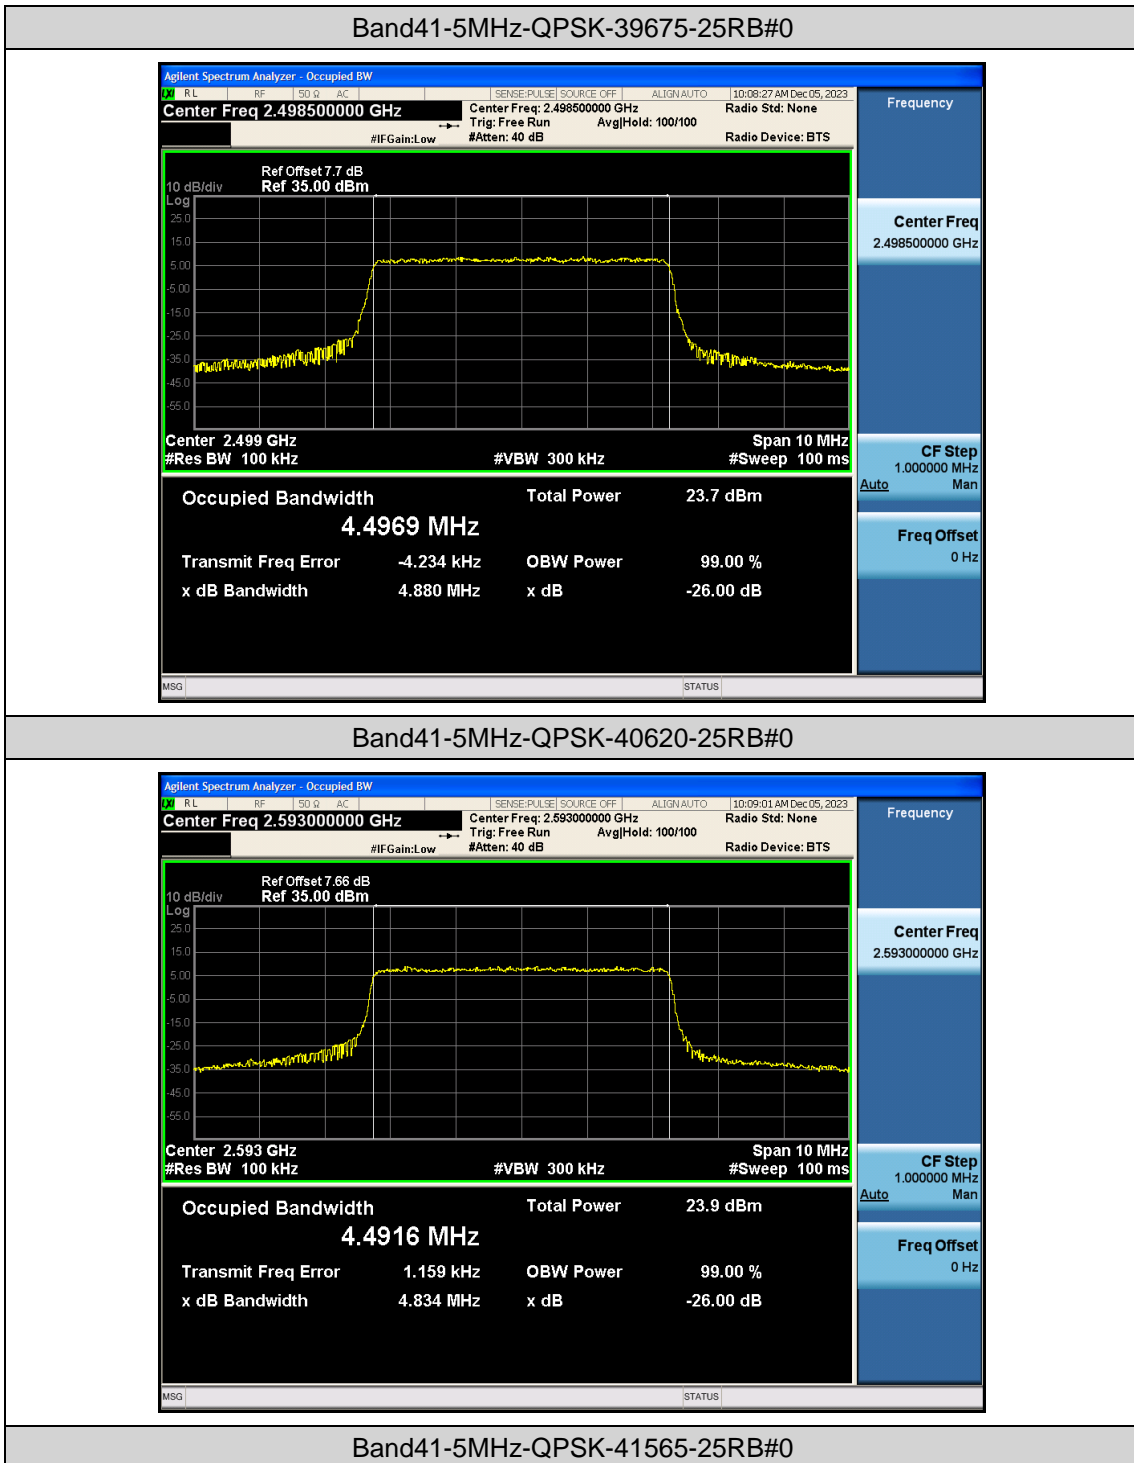

Test Graphs