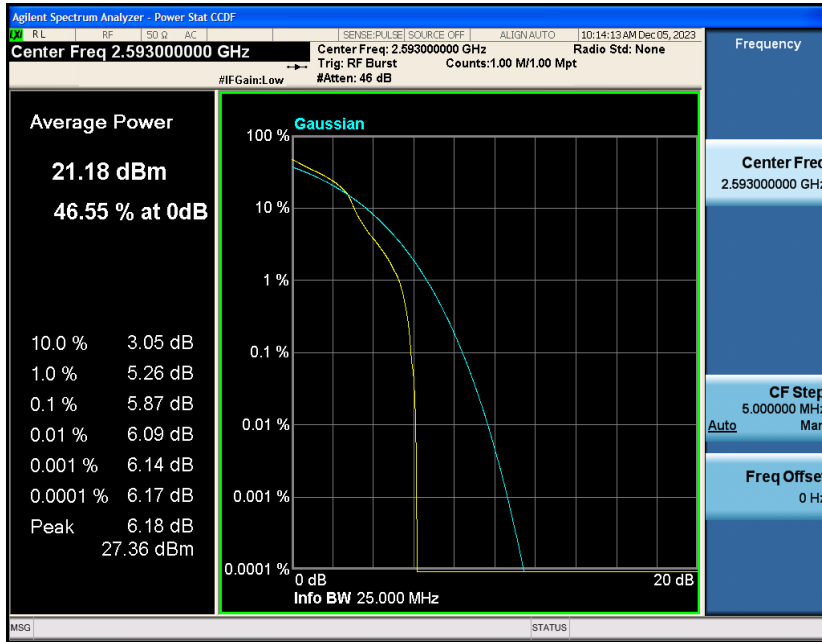

Band41-15MHz-16QAM-40620-1RB#0