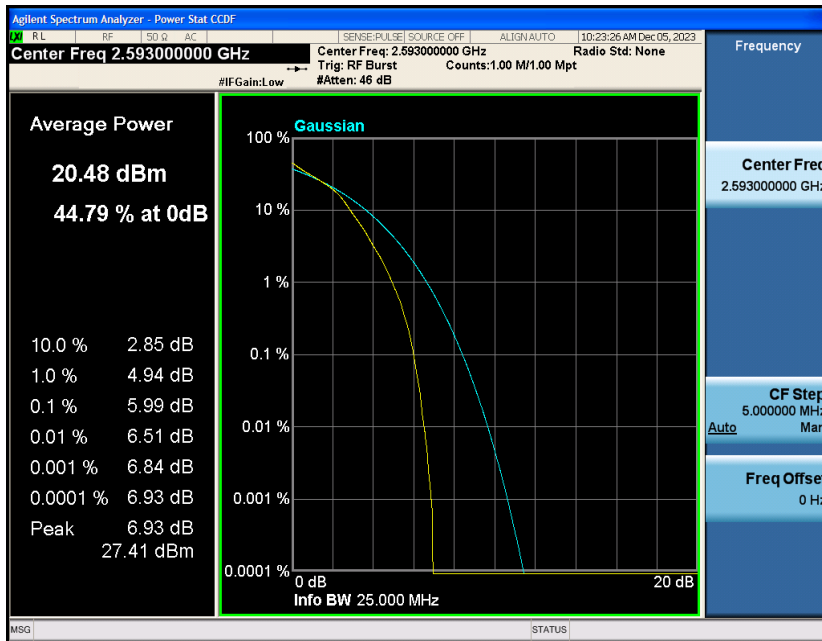

Band41-10MHz-16QAM-40620-50RB#0