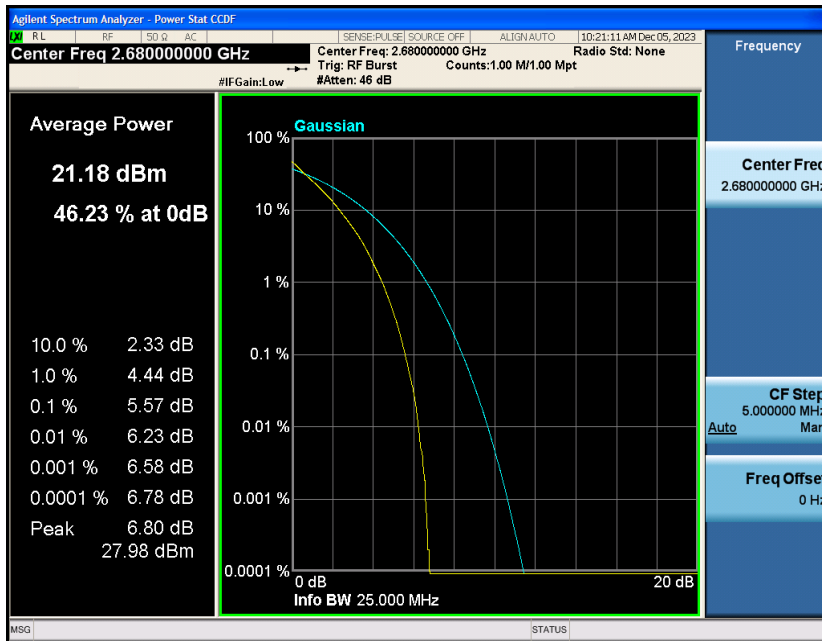

Band41-20MHz-QPSK-41490-100RB#0