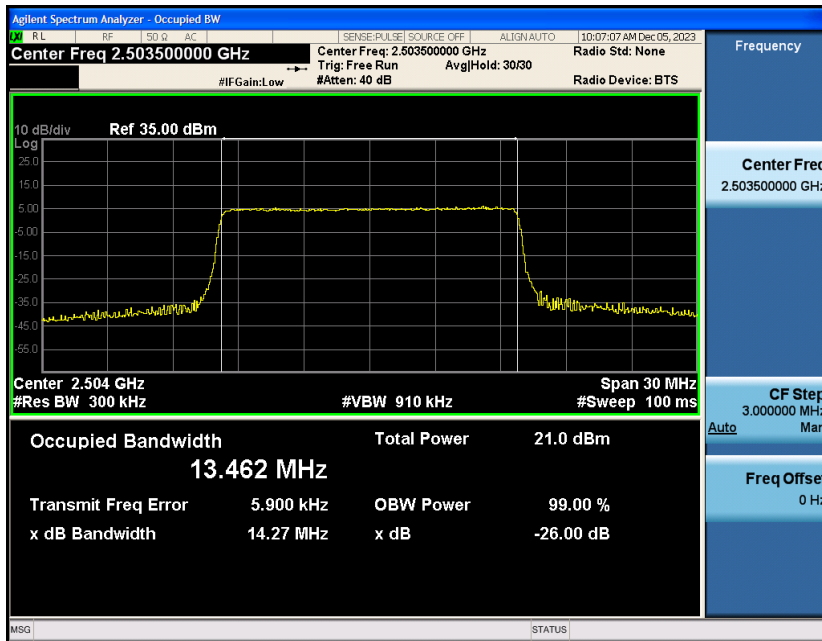

Band41-15MHz-16QAM-39725-75RB#0