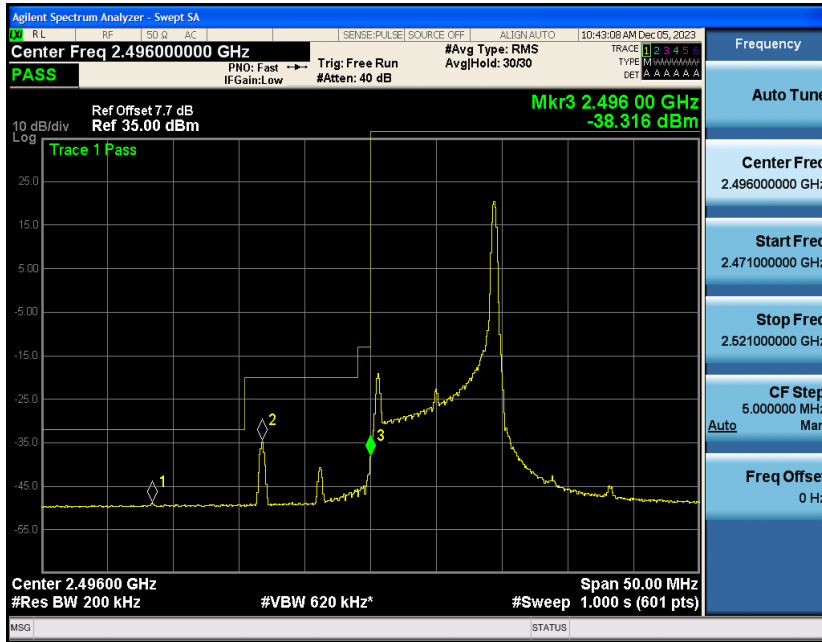

Band41-10MHz-16QAM-39700-1RB#49