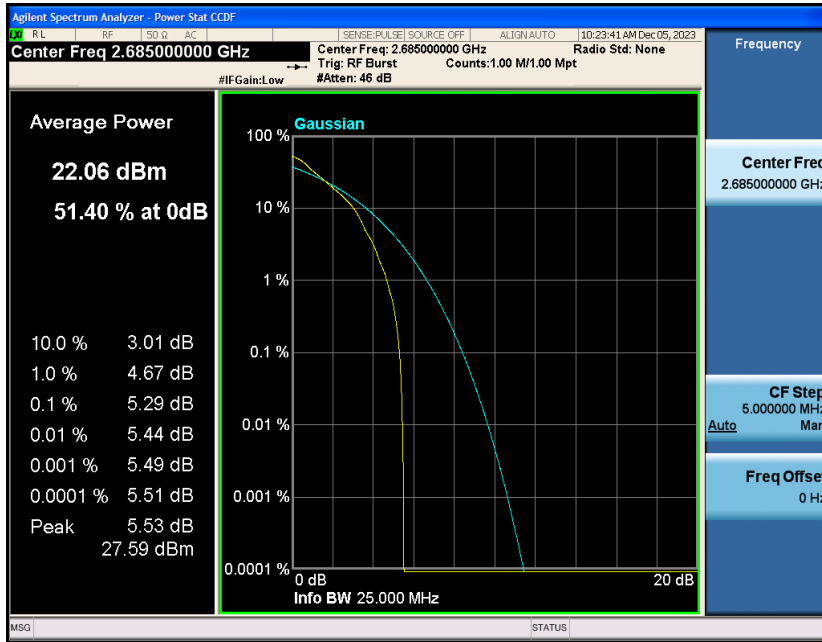

Band41-10MHz-QPSK-41540-1RB#0