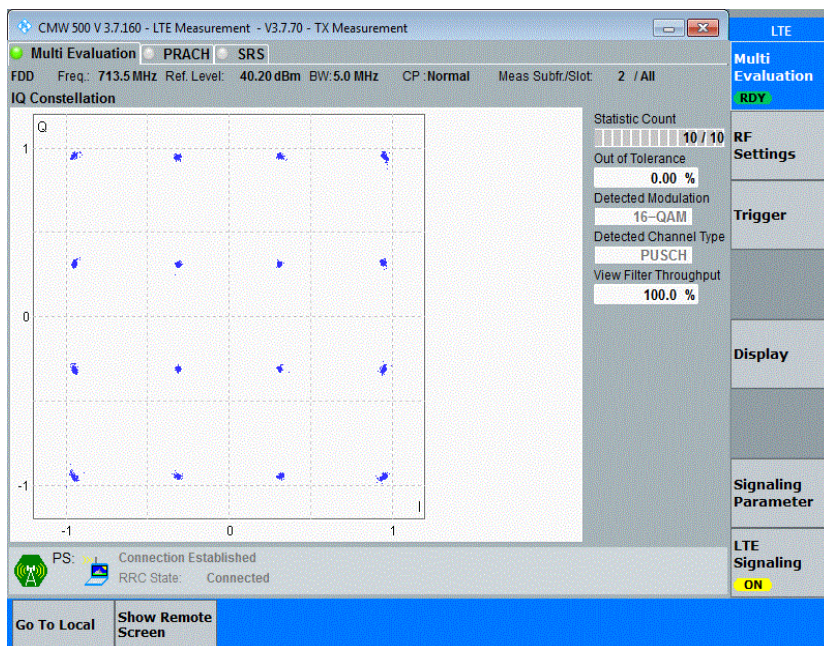

Band12-5MHz-QPSK-23095-25RB#0

Band12-5MHz-QPSK-23155-25RB#0

Band12-5MHz-16QAM-23035-25RB#0

Band12-5MHz-16QAM-23095-25RB#0

Band12-5MHz-16QAM-23155-25RB#0

Band12-10MHz-QPSK-23060-50RB#0

Band12-10MHz-QPSK-23095-50RB#0