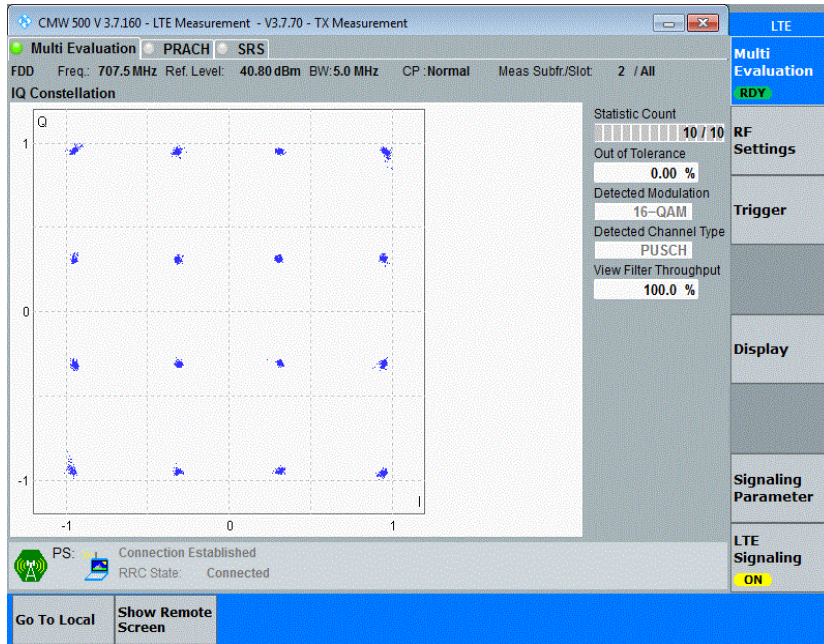

Band12-5MHz-QPSK-23095-25RB#0

Band12-5MHz-QPSK-23155-25RB#0

Band12-5MHz-16QAM-23035-25RB#0

Band12-5MHz-16QAM-23095-25RB#0

Band12-5MHz-16QAM-23155-25RB#0

Band12-10MHz-QPSK-23060-50RB#0

Band12-10MHz-QPSK-23095-50RB#0