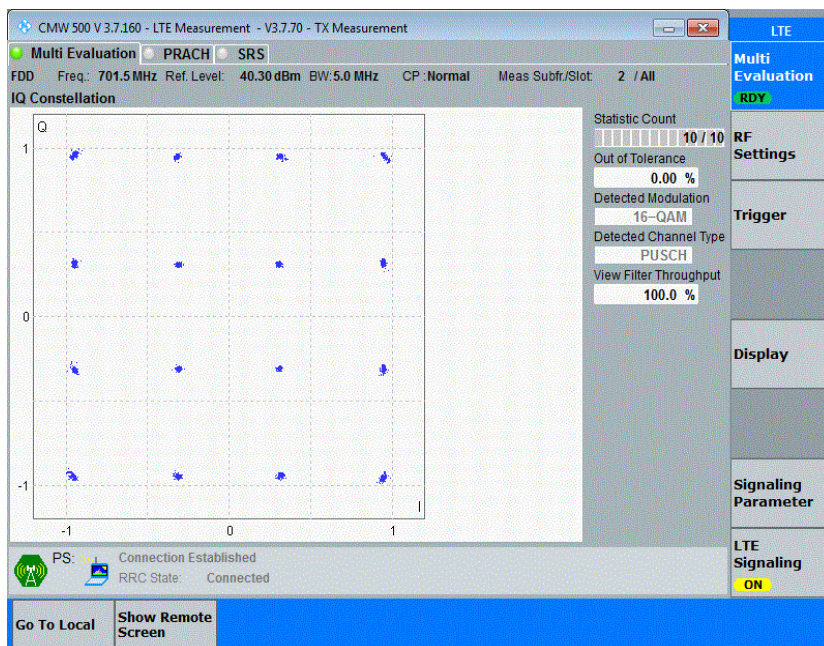

Band12-5MHz-QPSK-23095-25RB#0

Band12-5MHz-QPSK-23155-25RB#0

Band12-5MHz-16QAM-23035-25RB#0

Band12-5MHz-16QAM-23095-25RB#0

Band12-5MHz-16QAM-23155-25RB#0

Band12-10MHz-QPSK-23060-50RB#0

Band12-10MHz-QPSK-23095-50RB#0