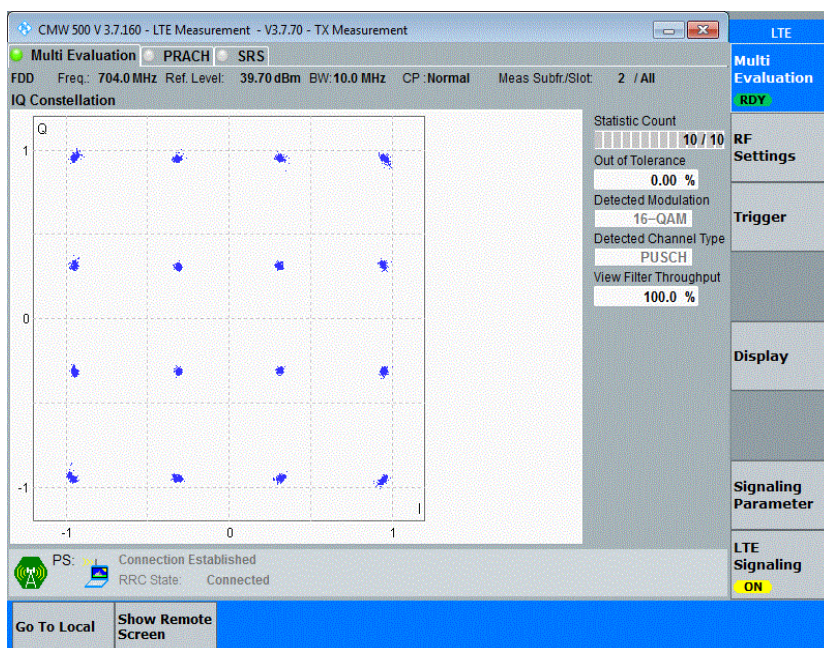

Band12-10MHz-16QAM-23060-50RB#0