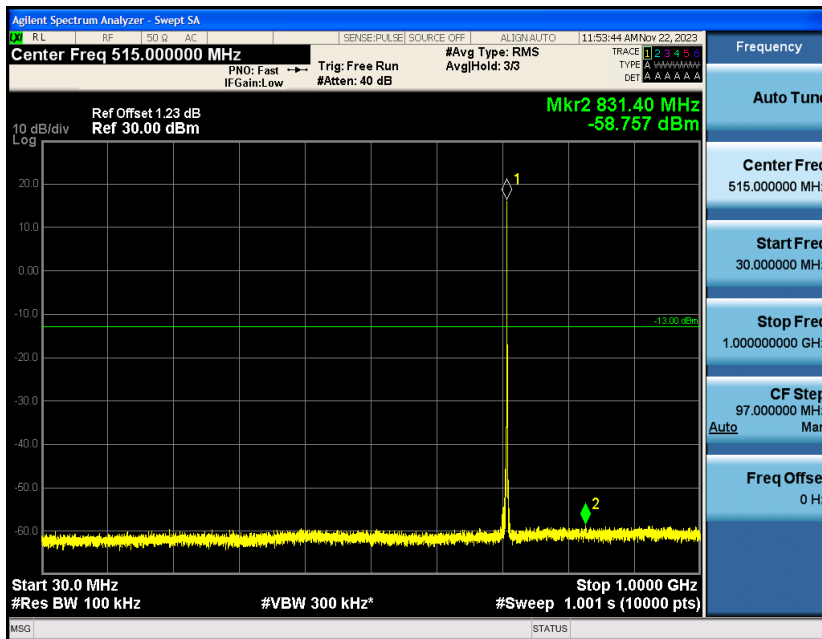

Band12-1.4MHz-16QAM-23173-1RB#0-Range1:30~1000MHz