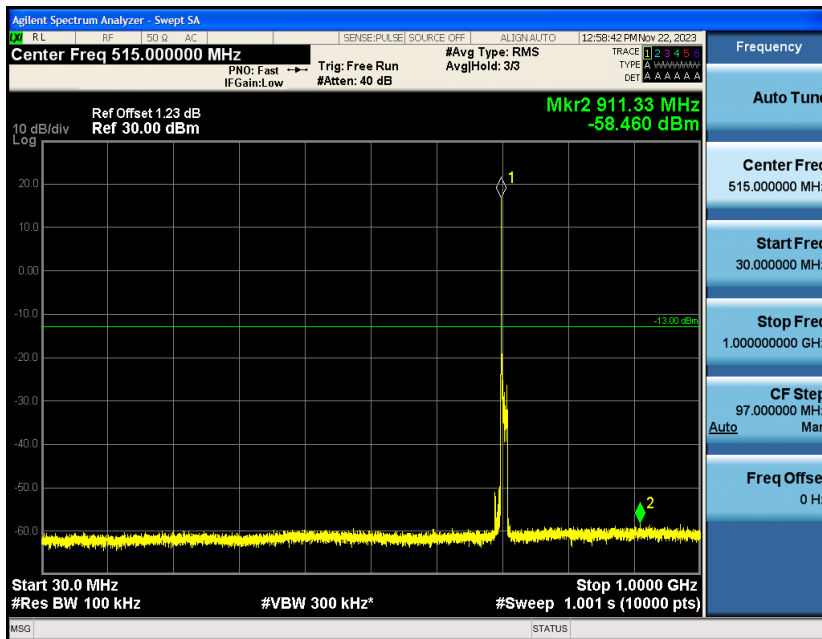

Band12-10MHz-16QAM-23130-1RB#0-Range1:30~1000MHz