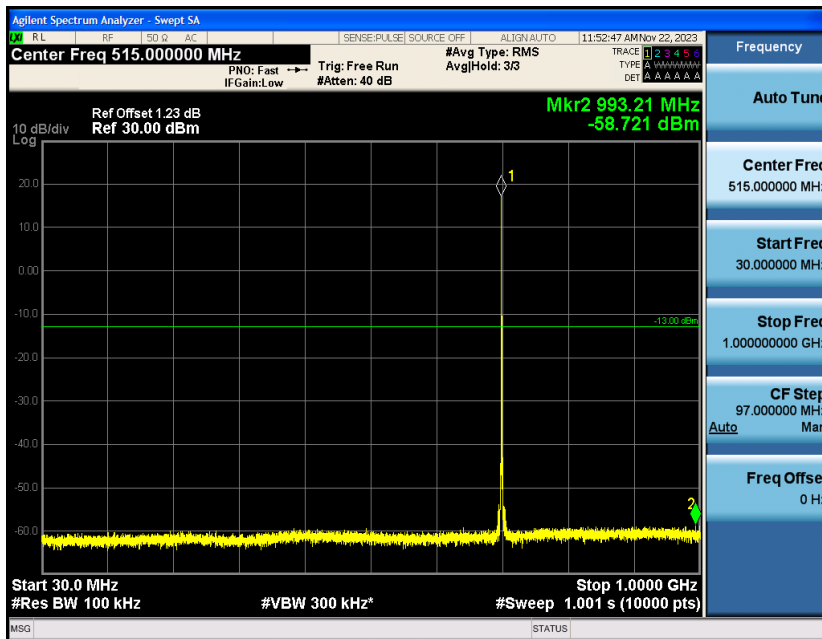

Band12-1.4MHz-16QAM-23095-1RB#0-Range1:30~1000MHz