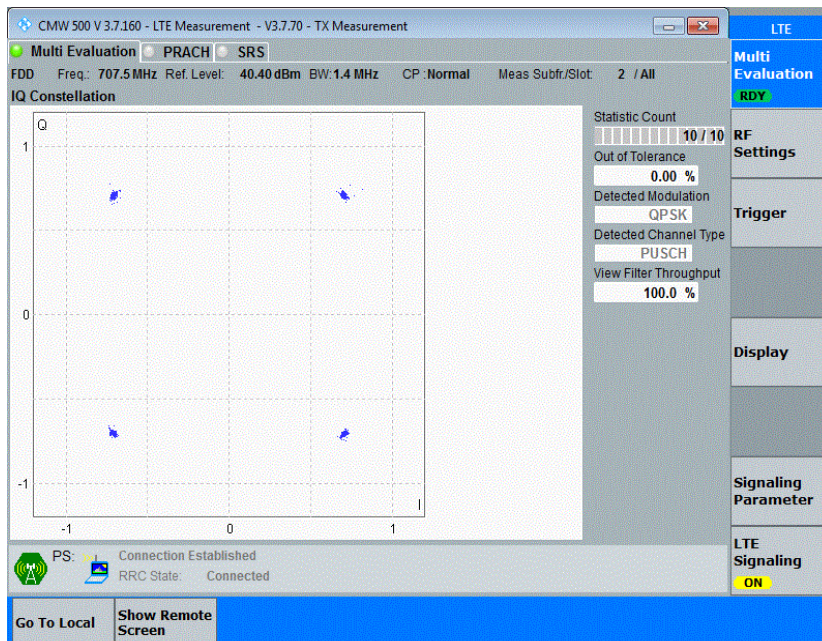

Band12-1.4MHz-QPSK-23095-6RB#0