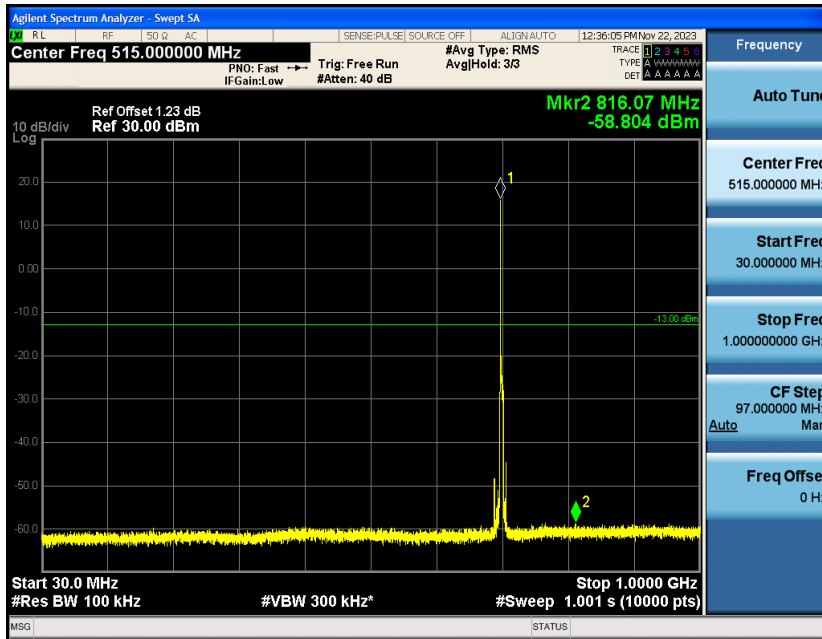

Band12-5MHz-16QAM-23095-1RB#0-Range1:30~1000MHz