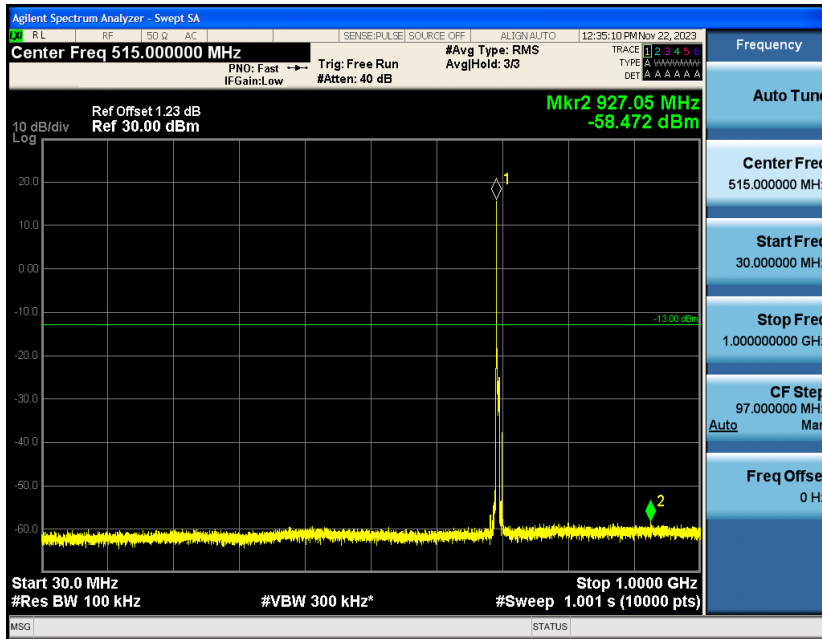

Band12-5MHz-16QAM-23035-1RB#0-Range1:30~1000MHz