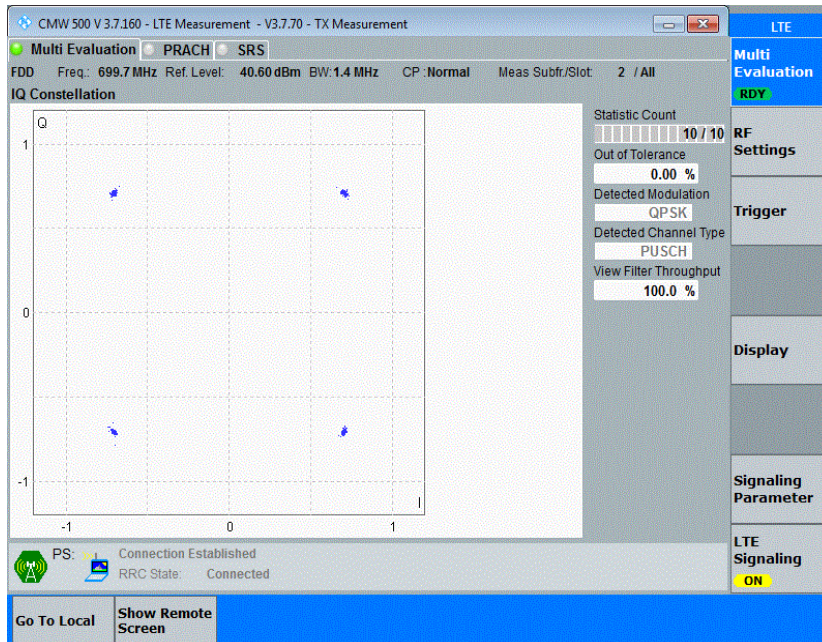

Test Graphs

Band12-1.4MHz-QPSK-23017-6RB#0