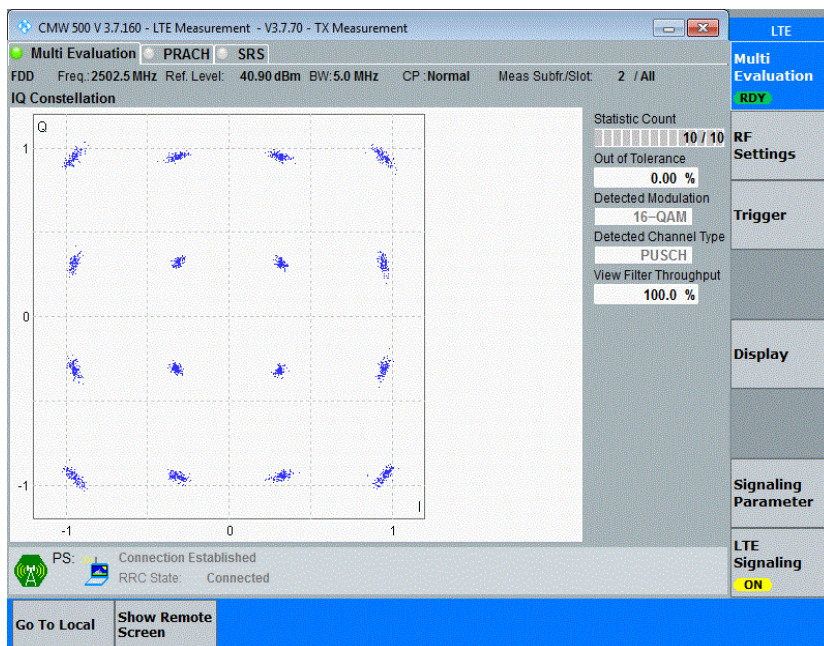

Appendix G: Modulation Characteristics

Test Result

Band	Channel	Result	Verdict
Band7	20775	PASS	PASS
Band7	21100	PASS	PASS
Band7	21425	PASS	PASS
Band7	20775	PASS	PASS
Band7	21100	PASS	PASS
Band7	21425	PASS	PASS
Band7	20800	PASS	PASS
Band7	21100	PASS	PASS
Band7	21400	PASS	PASS
Band7	20800	PASS	PASS
Band7	21100	PASS	PASS
Band7	21400	PASS	PASS
Band7	20825	PASS	PASS
Band7	21100	PASS	PASS
Band7	21375	PASS	PASS
Band7	20825	PASS	PASS
Band7	21100	PASS	PASS
Band7	21375	PASS	PASS
Band7	20850	PASS	PASS
Band7	21100	PASS	PASS
Band7	21350	PASS	PASS
Band7	20850	PASS	PASS
Band7	21100	PASS	PASS
Band7	21350	PASS	PASS

Test Graphs

Band7-5MHz-16QAM-20775-25RB#0

Band7-5MHz-16QAM-21100-25RB#0

Band7-5MHz-16QAM-21425-25RB#0

Band7-10MHz-QPSK-20800-50RB#0

Band7-10MHz-QPSK-21100-50RB#0

Band7-10MHz-QPSK-21400-50RB#0

Band7-10MHz-16QAM-20800-50RB#0