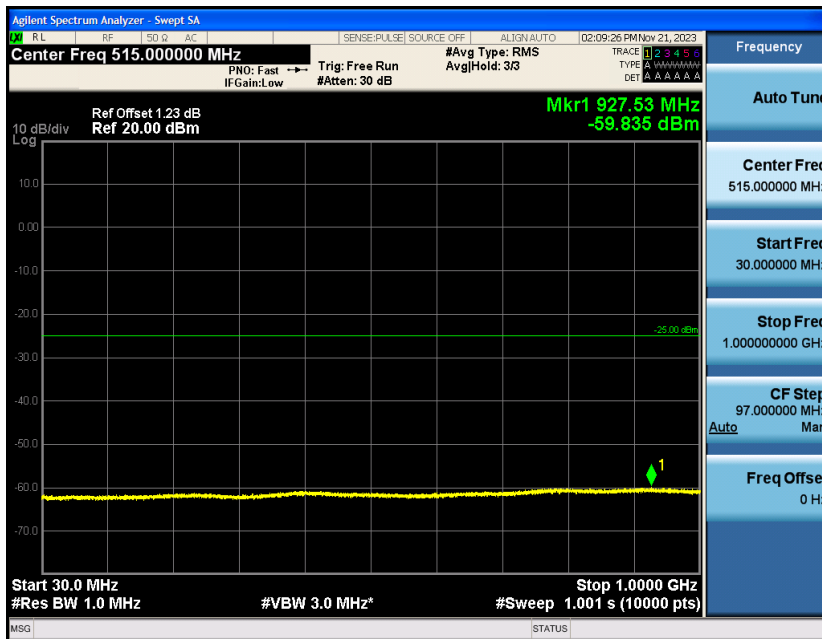

Band7-10MHz-16QAM-21400-1RB#0-Range1:30~1000MHz