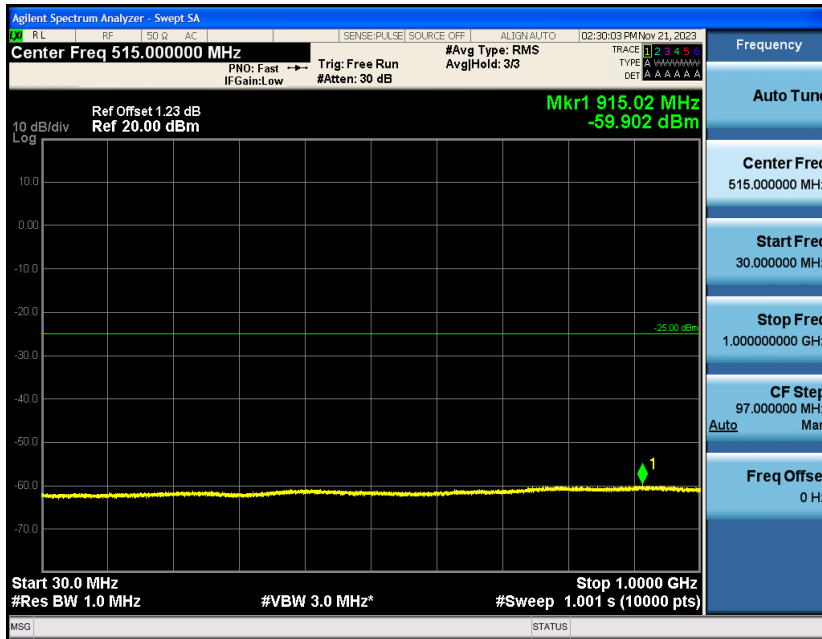

Band7-15MHz-16QAM-21100-1RB#0-Range1:30~1000MHz