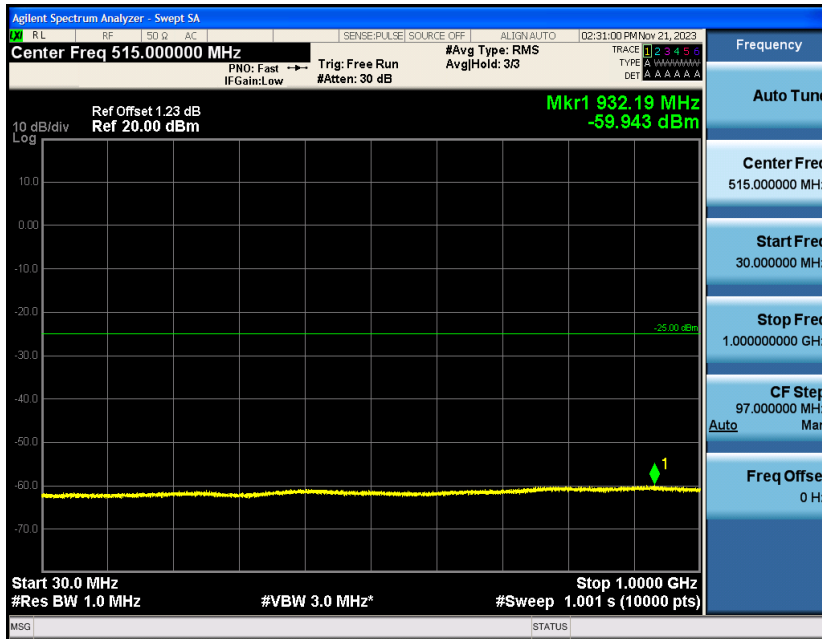

Band7-15MHz-16QAM-21375-1RB#0-Range1:30~1000MHz