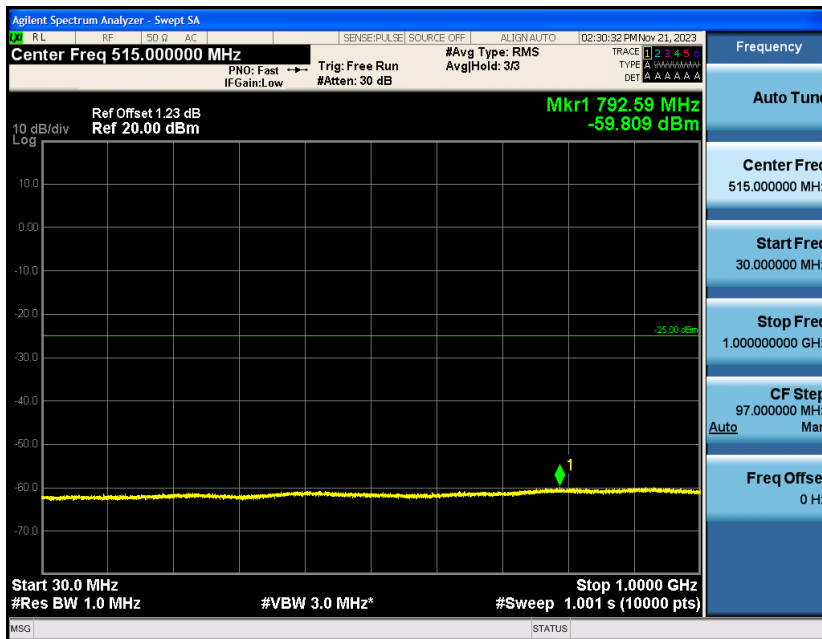

Band7-15MHz-QPSK-21375-1RB#0-Range1:30~100MHz