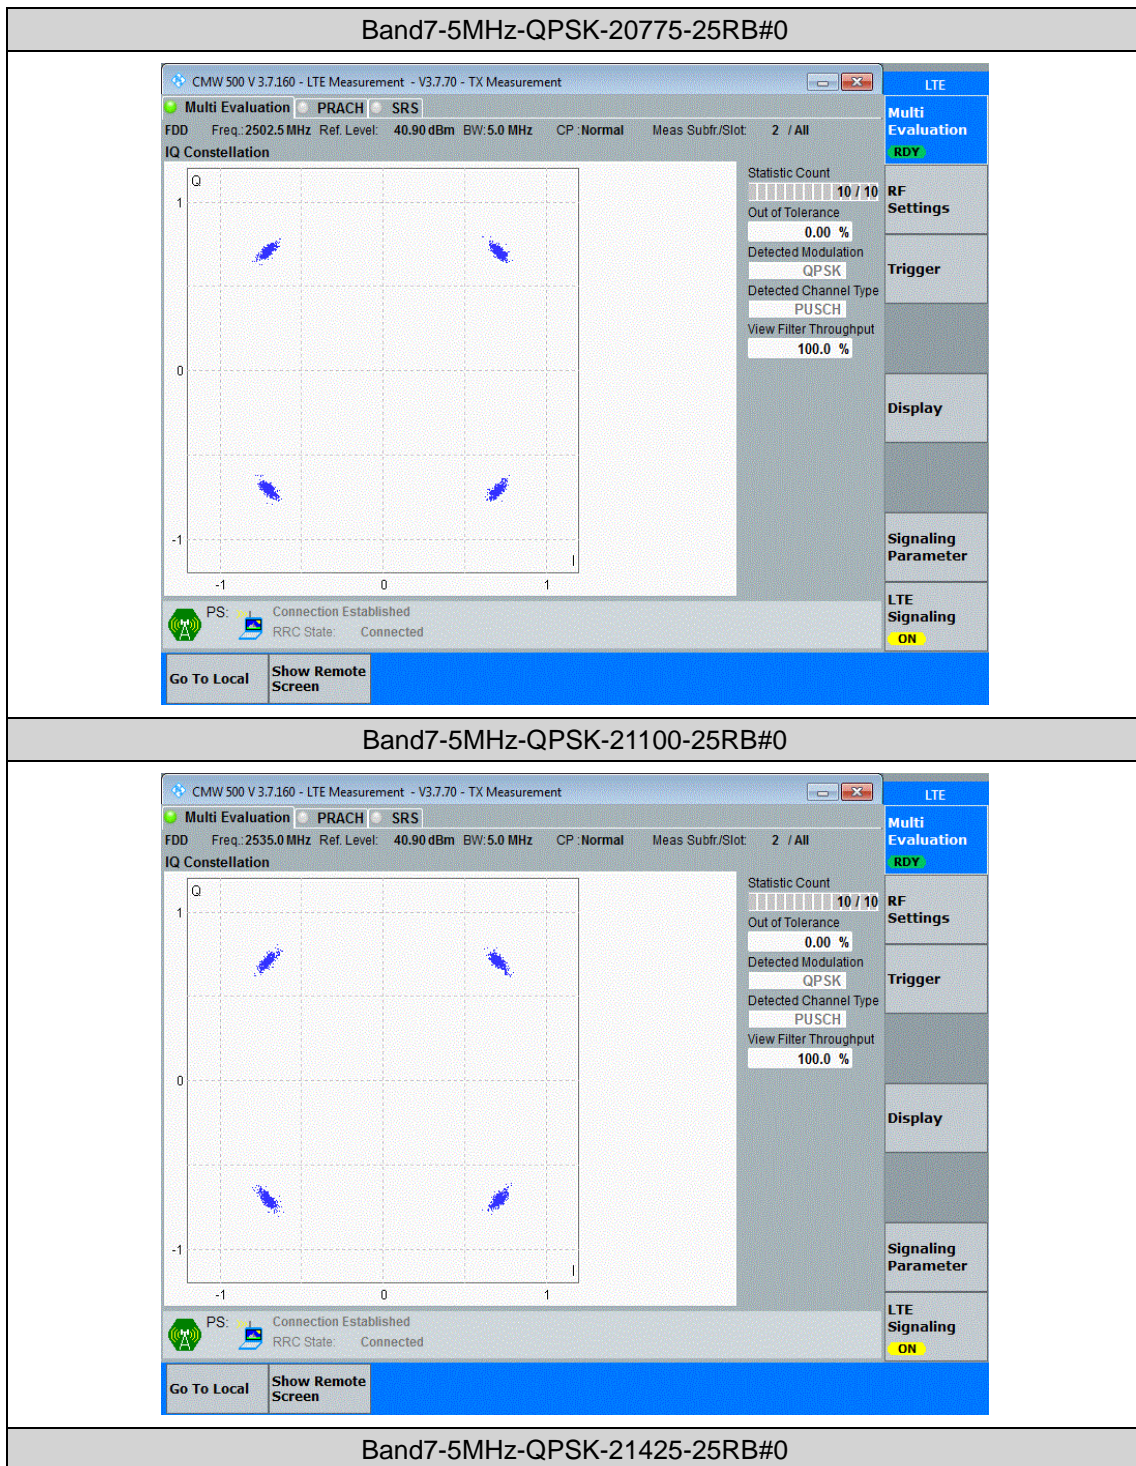

Test Graphs