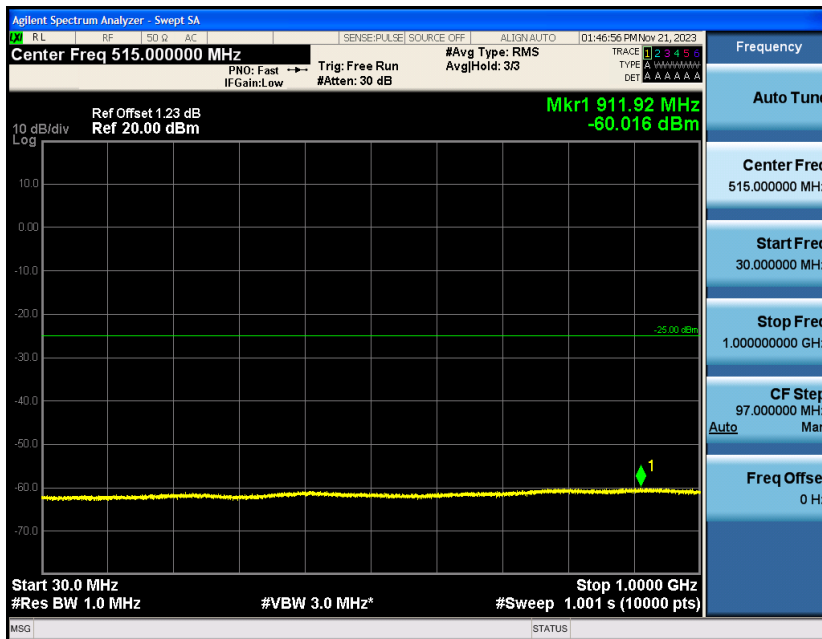

Band7-5MHz-16QAM-21100-1RB#0-Range1:30~100MHz