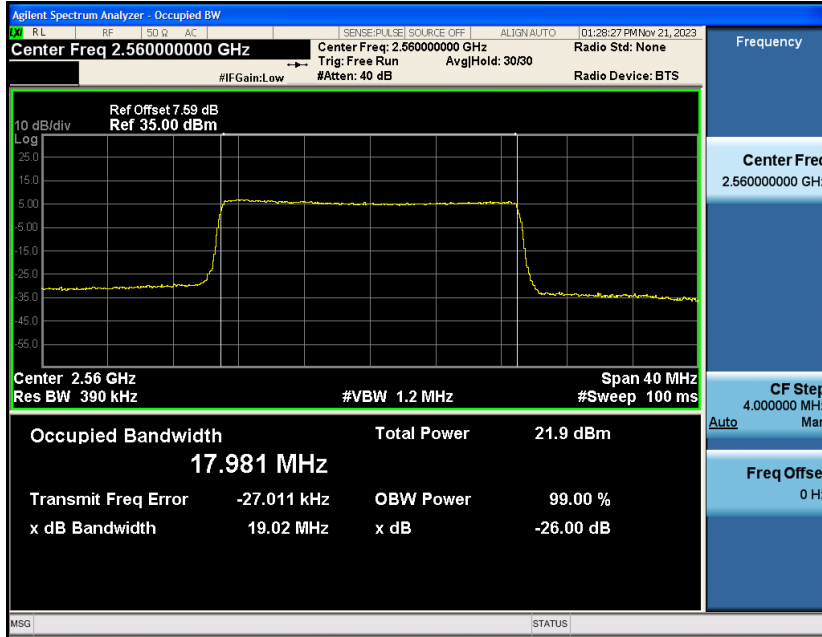

Band7-20MHz-QPSK-21350-100RB#0