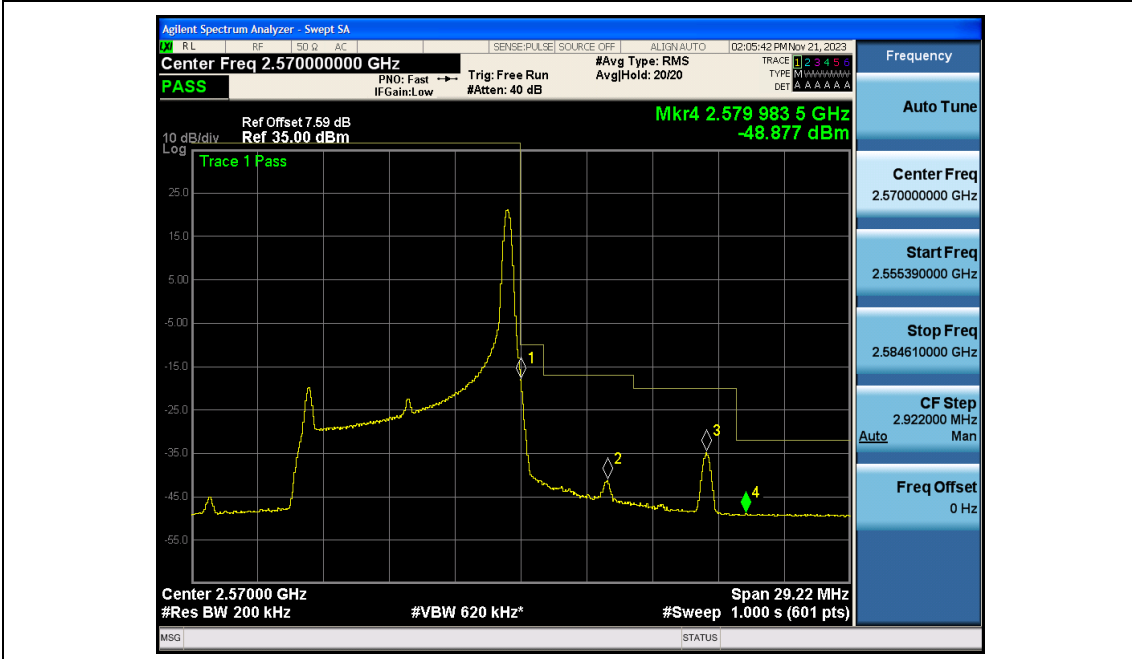

Band7-10MHz-16QAM-21400-1RB#49