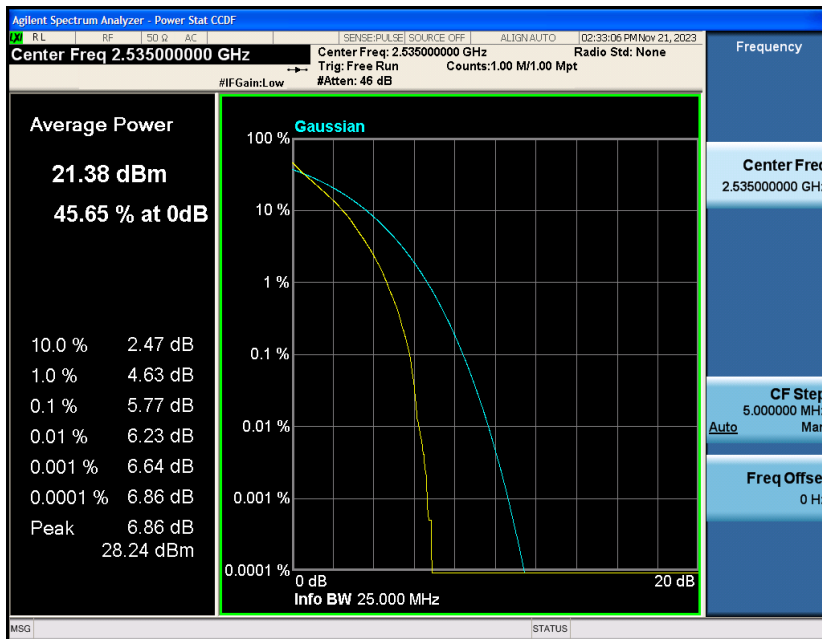

Band7-15MHz-QPSK-21100-75RB#0