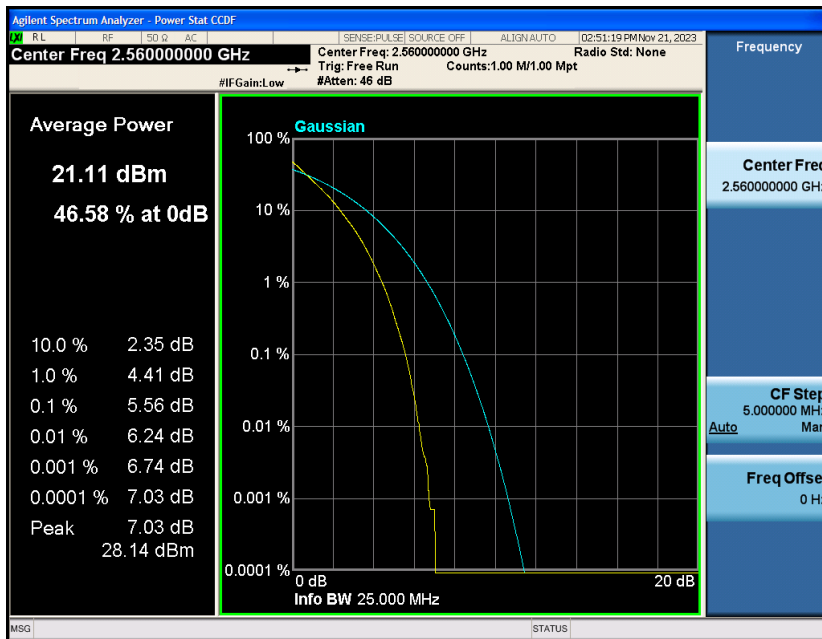

Band7-20MHz-QPSK-21350-100RB#0