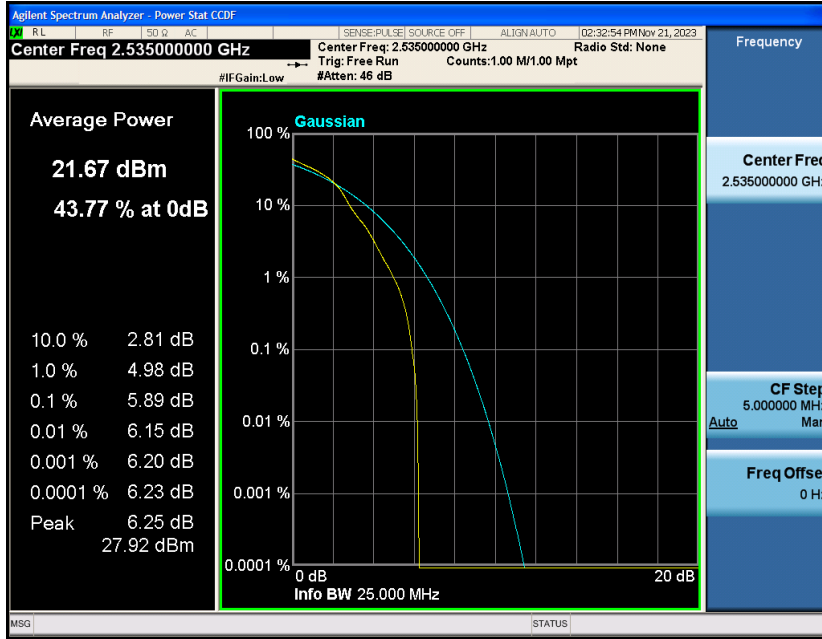

Band7-15MHz-16QAM-21100-1RB#0