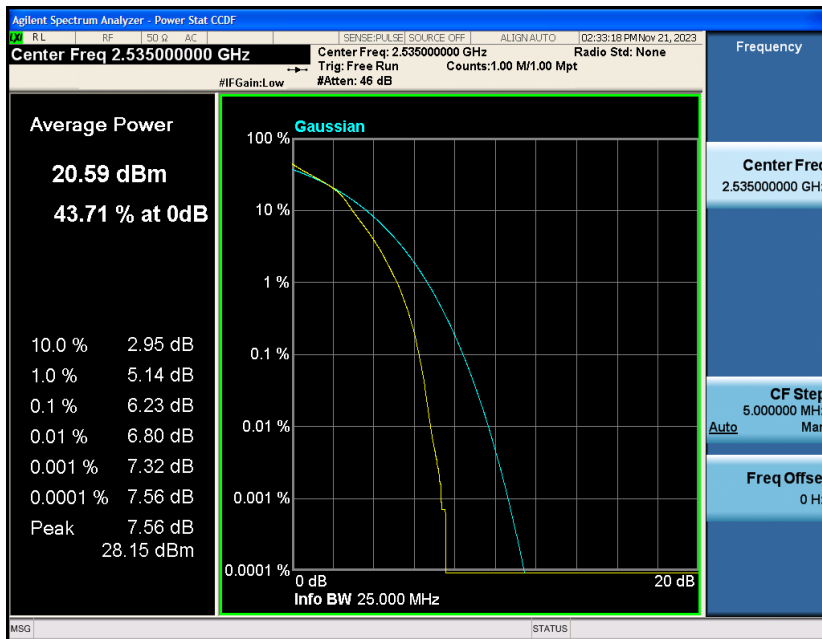

Band7-15MHz-16QAM-21100-75RB#0