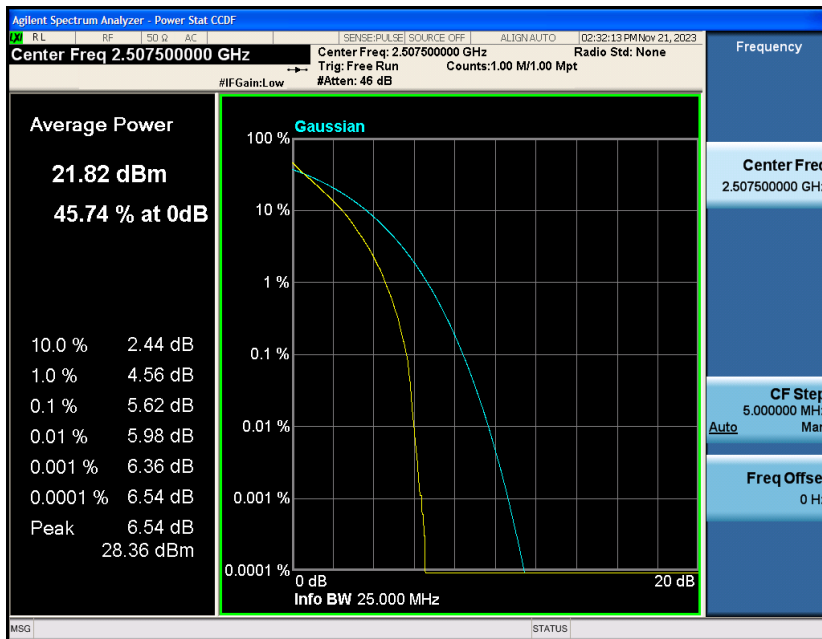

Band7-15MHz-QPSK-20825-75RB#0