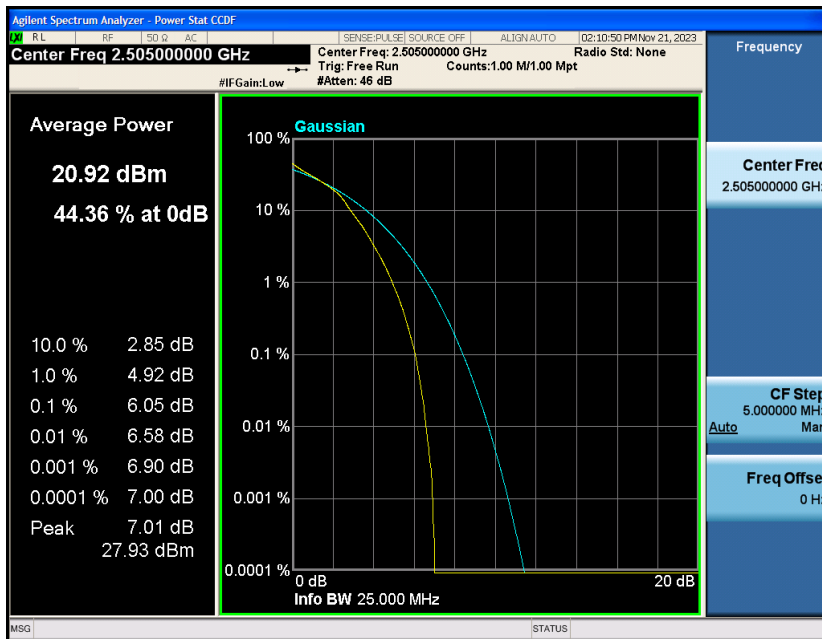

Band7-10MHz-16QAM-20800-50RB#0