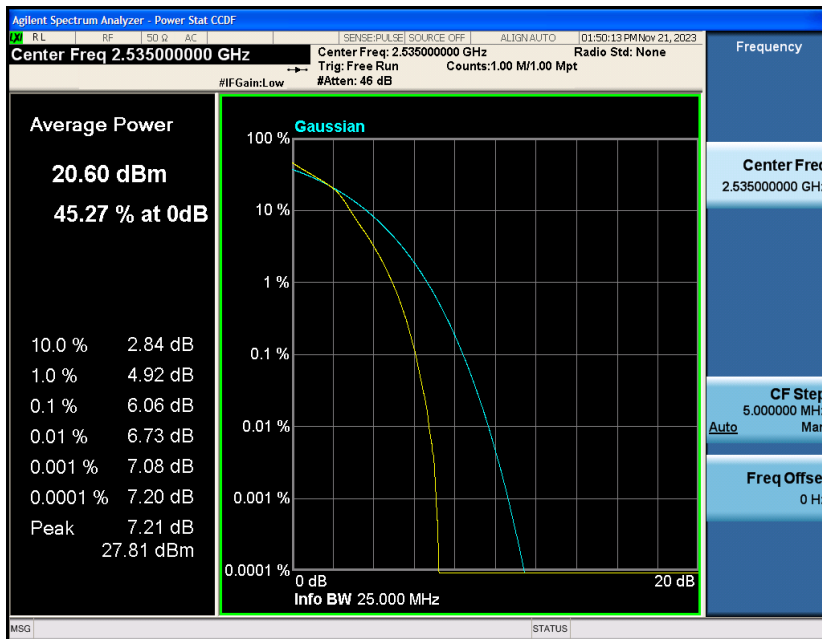

### Test Graphs

Band7-5MHz-QPSK-21100-25RB#0

Band7-5MHz-QPSK-21425-1RB#0

Band7-5MHz-QPSK-21425-25RB#0

Band7-5MHz-16QAM-20775-1RB#0

Band7-5MHz-16QAM-20775-25RB#0

Band7-5MHz-16QAM-21100-1RB#0

Band7-5MHz-16QAM-21100-25RB#0