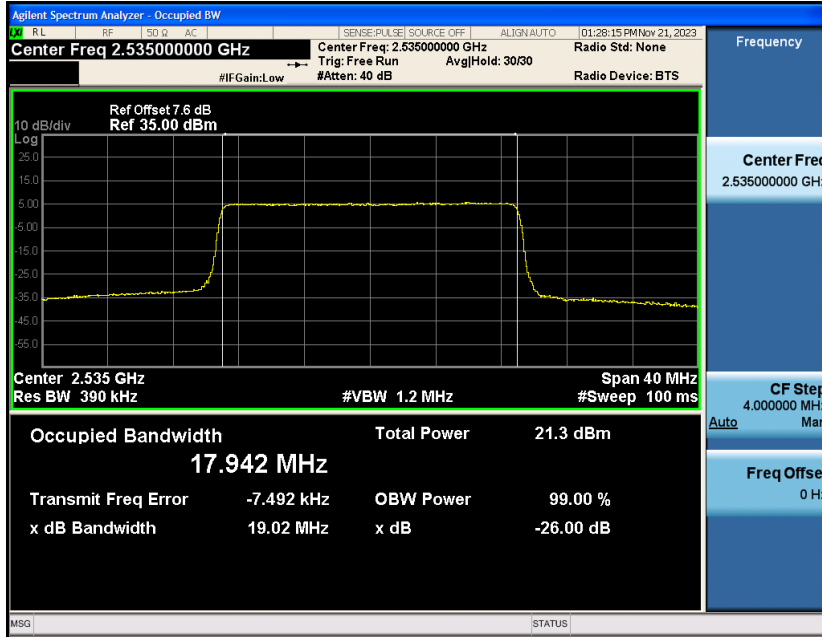

Band7-20MHz-16QAM-21100-100RB#0