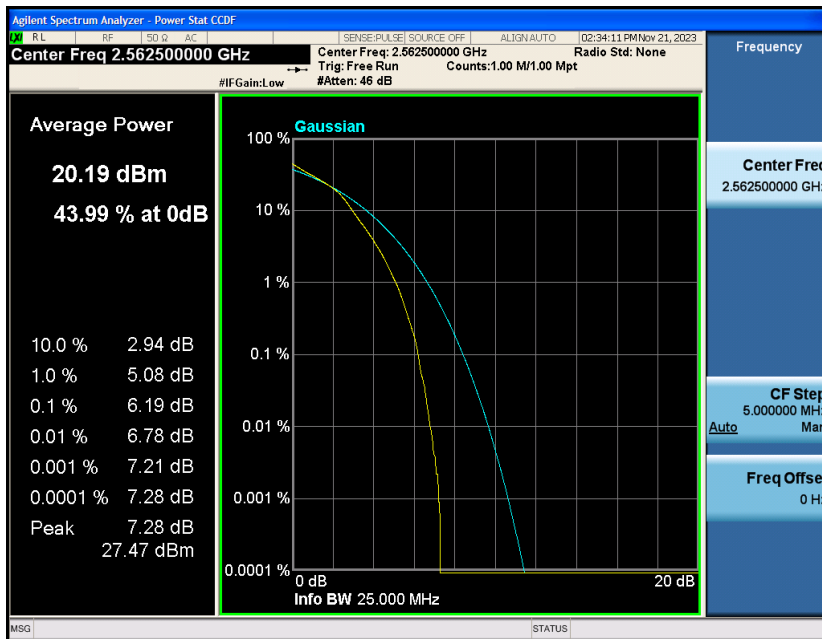

Band7-15MHz-16QAM-21375-75RB#0