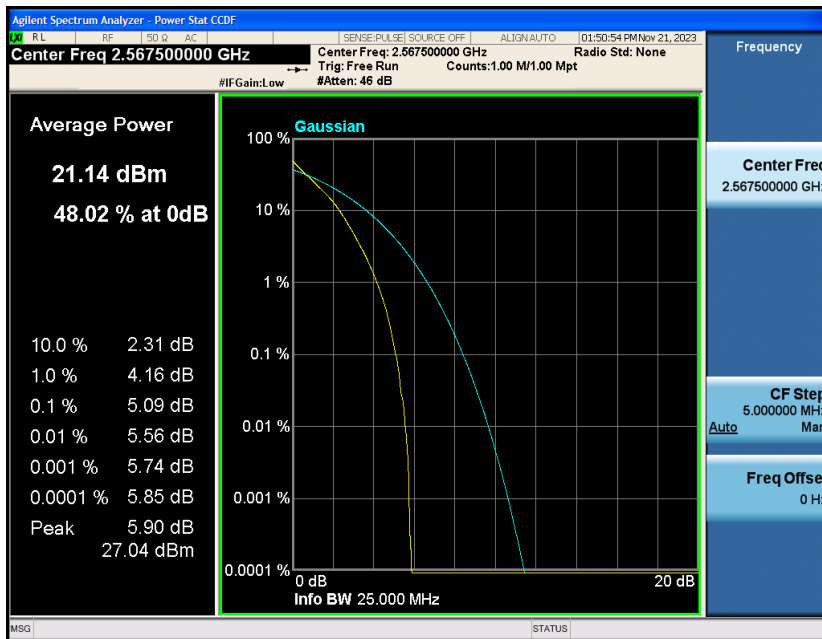

### Test Graphs

Band7-5MHz-QPSK-21100-25RB#0

Band7-5MHz-QPSK-21425-1RB#0

Band7-5MHz-QPSK-21425-25RB#0

Band7-5MHz-16QAM-20775-1RB#0

Band7-5MHz-16QAM-20775-25RB#0

Band7-5MHz-16QAM-21100-1RB#0

Band7-5MHz-16QAM-21100-25RB#0