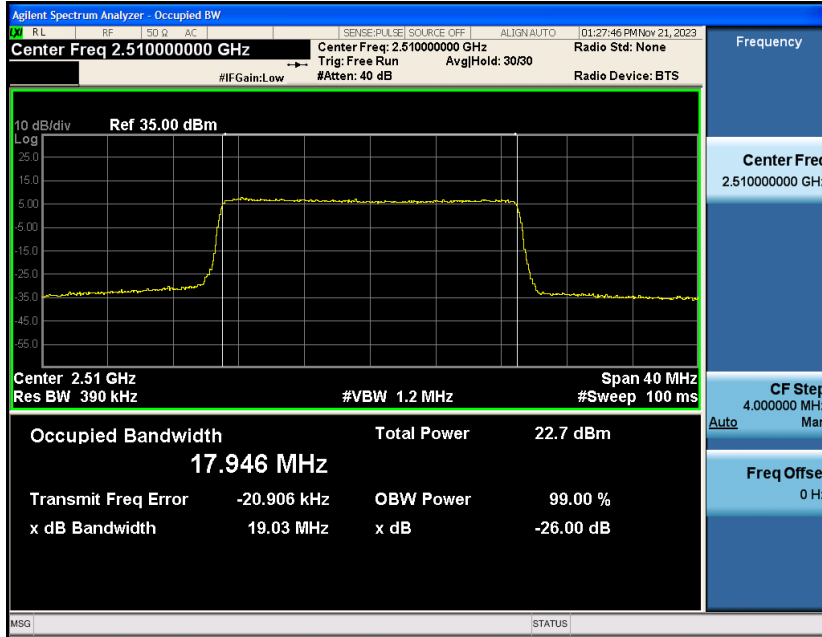

Band7-20MHz-QPSK-20850-100RB#0