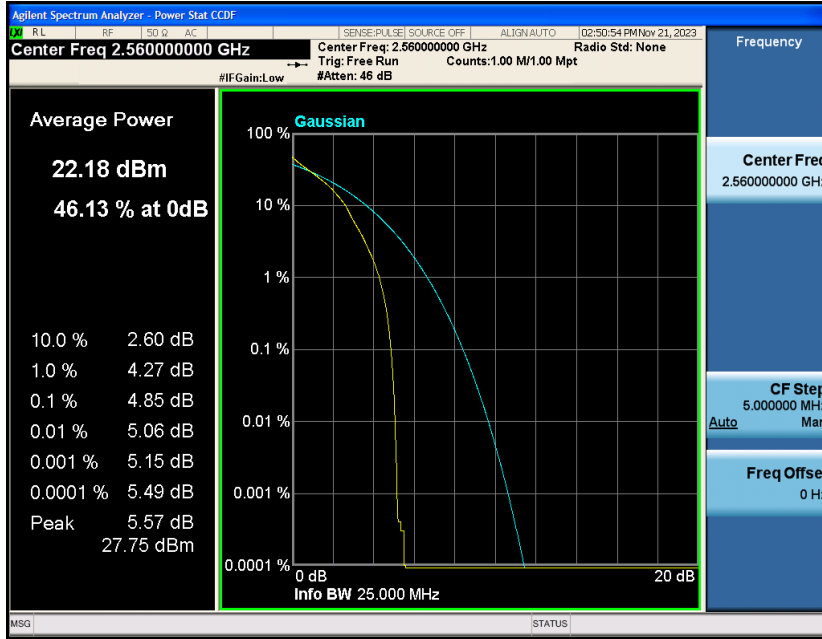

Band7-20MHz-QPSK-21350-1RB#0