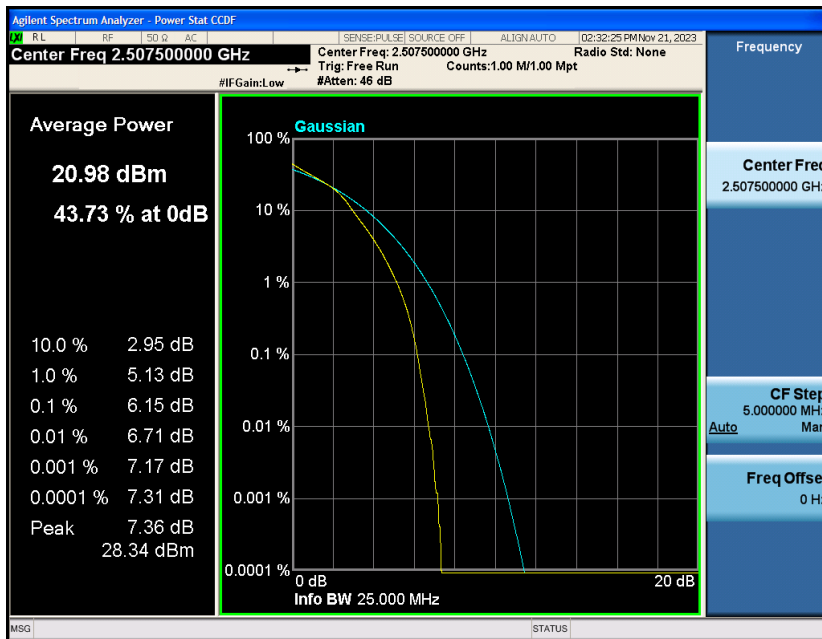

Band7-15MHz-16QAM-20825-75RB#0