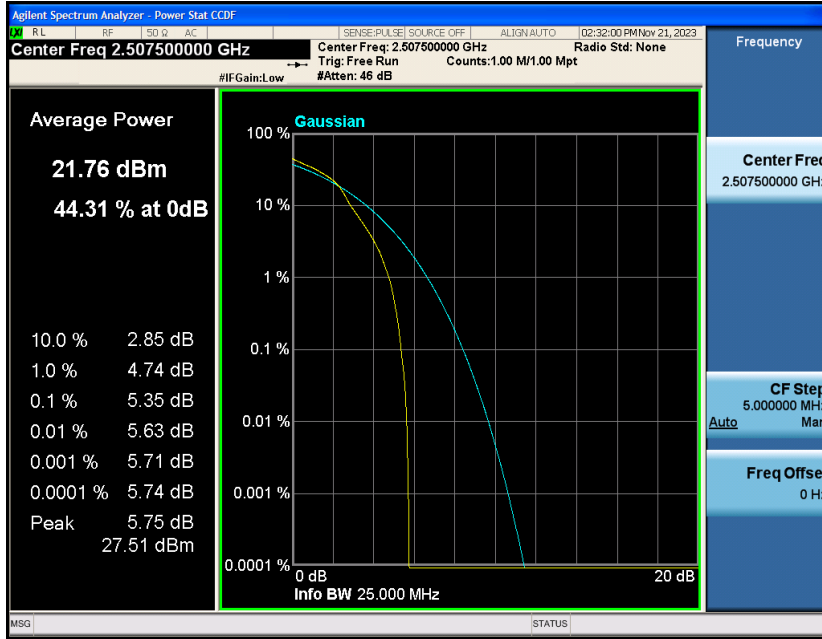

Band7-15MHz-16QAM-20825-1RB#0