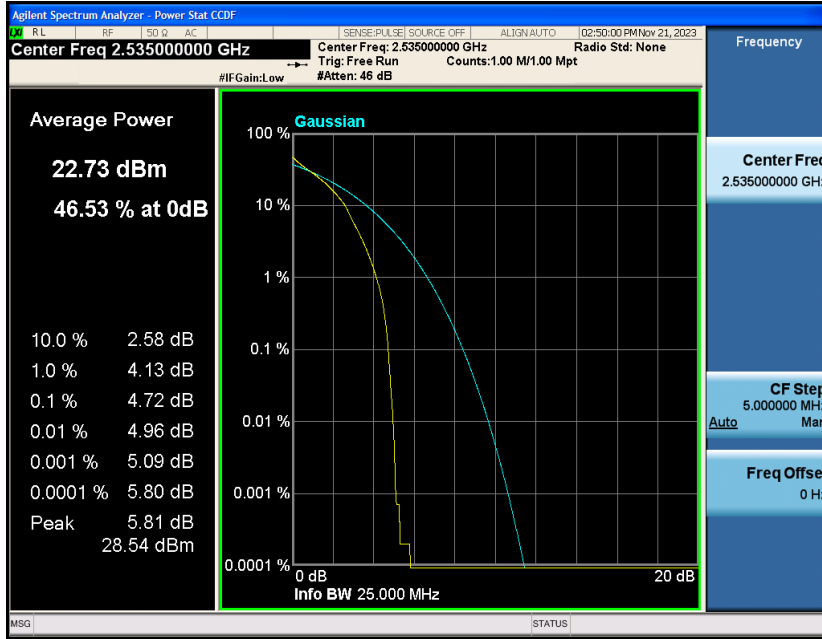

Band7-20MHz-QPSK-21100-1RB#0