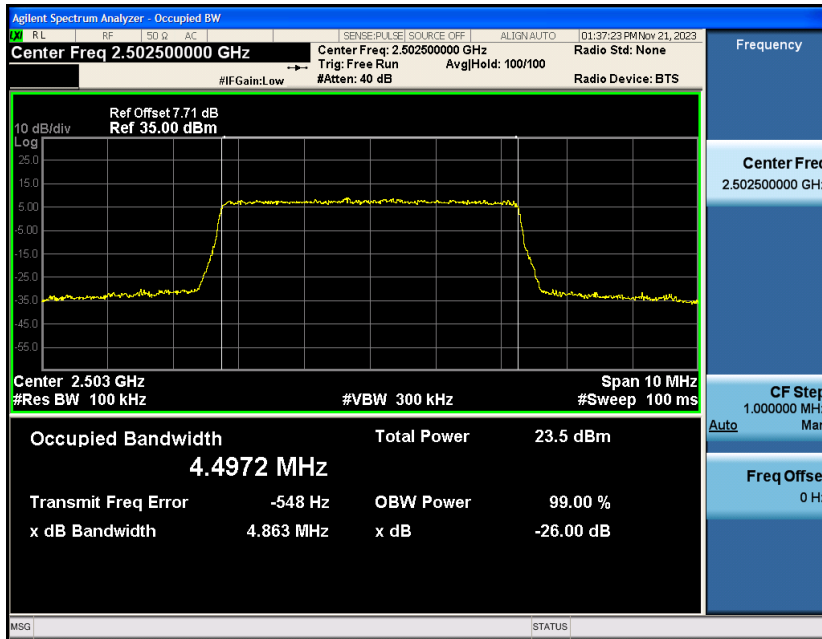

Band7-5MHz-16QAM-20775-25RB#0