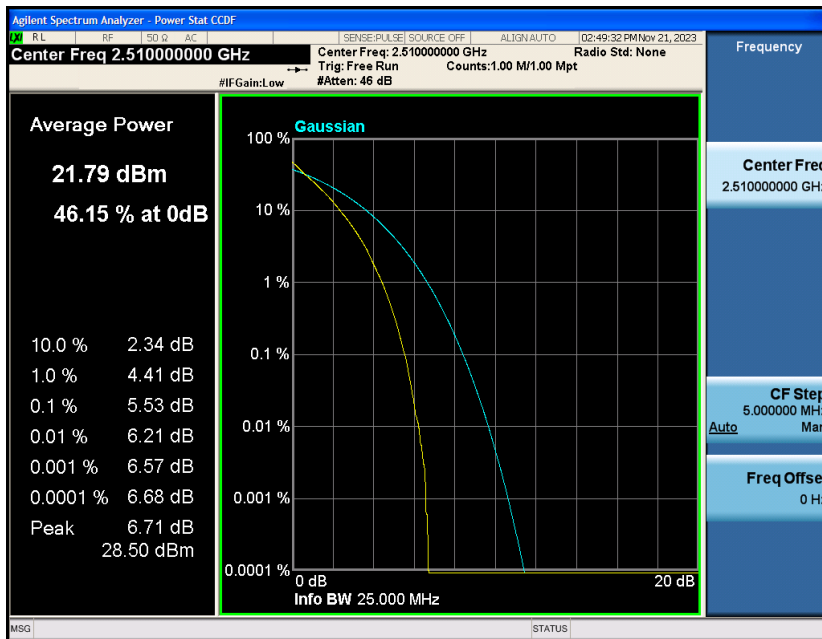

Band7-15MHz-16QAM-21100-1RB#0

Band7-15MHz-16QAM-21100-75RB#0

Band7-15MHz-16QAM-21375-1RB#0

Band7-15MHz-16QAM-21375-75RB#0

Band7-20MHz-QPSK-20850-1RB#0

Band7-20MHz-QPSK-20850-100RB#0

Band7-20MHz-QPSK-21100-1RB#0