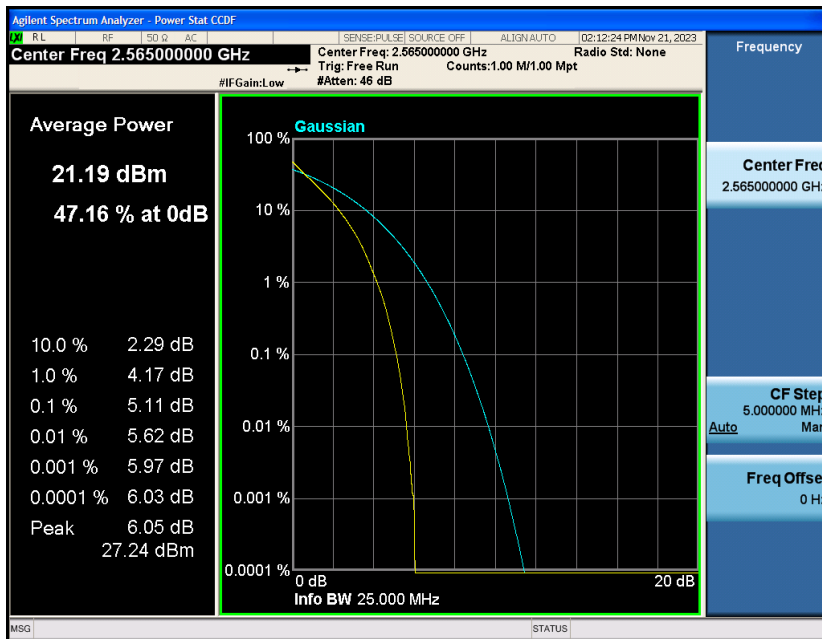

Band7-10MHz-QPSK-21400-50RB#0