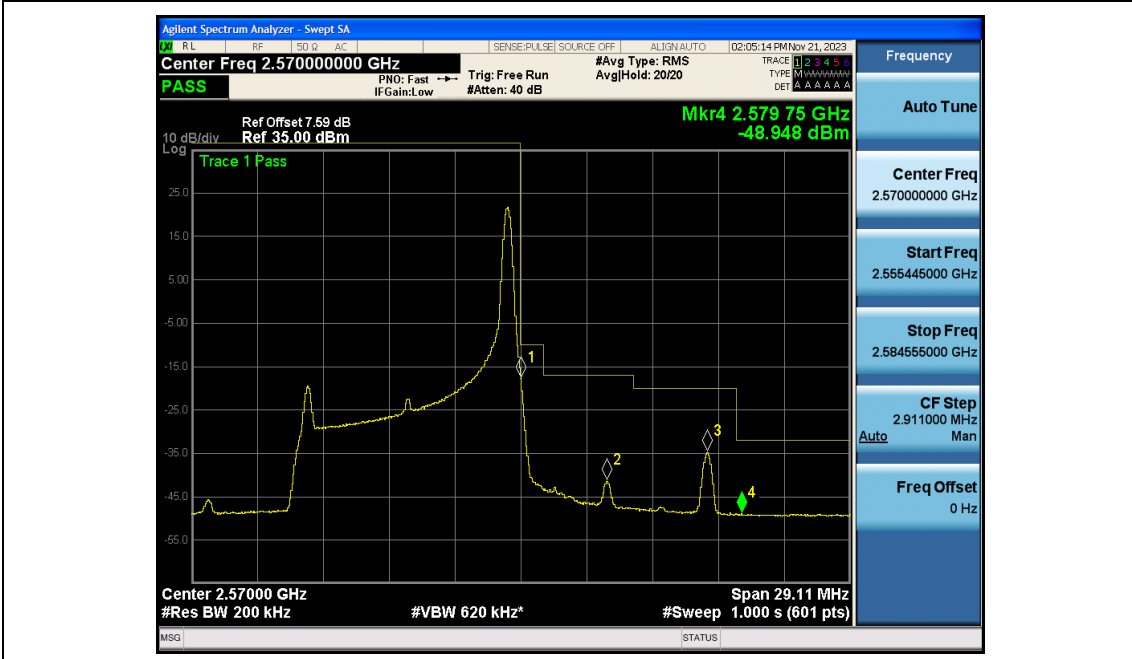

Band7-10MHz-QPSK-21400-1RB#49