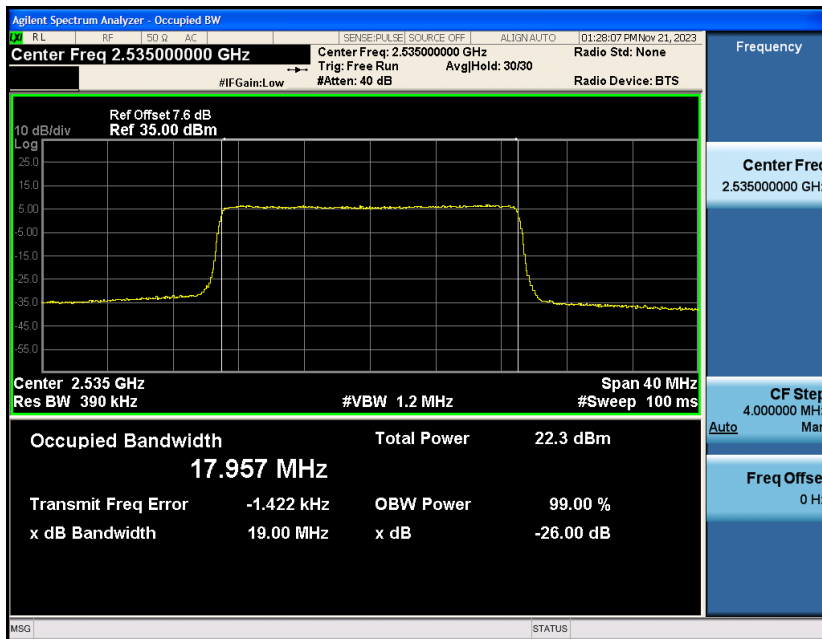

Band7-20MHz-QPSK-21100-100RB#0