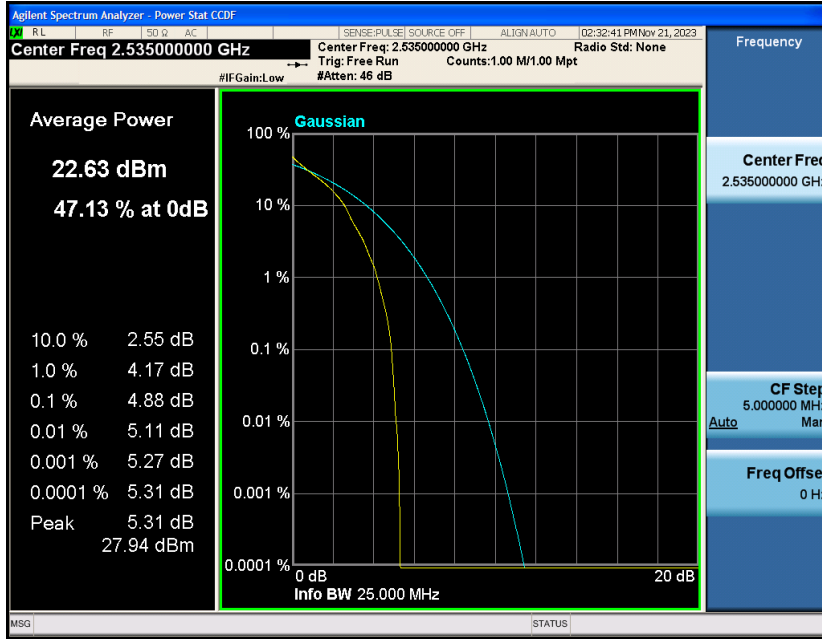

Band7-15MHz-QPSK-21100-1RB#0