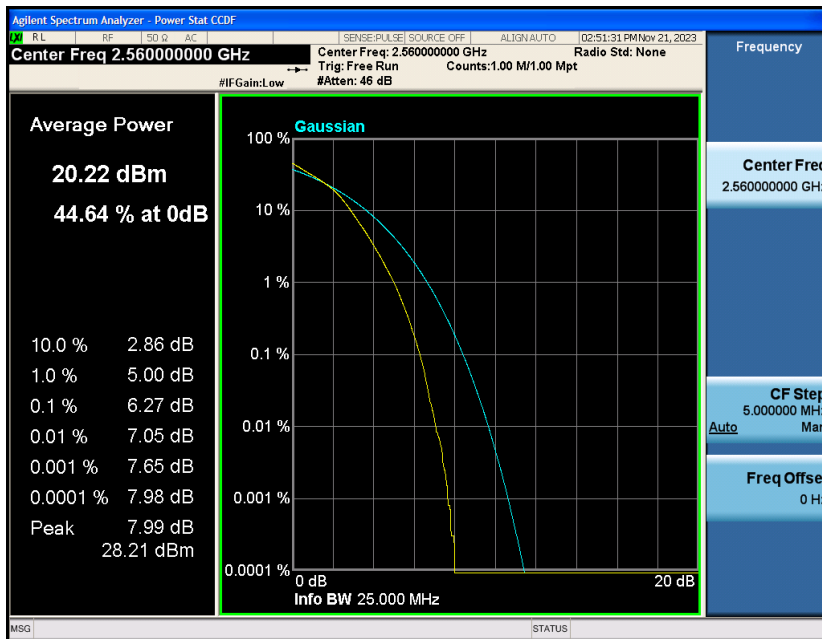

## Appendix C: 26dB Bandwidth and Occupied Bandwidth