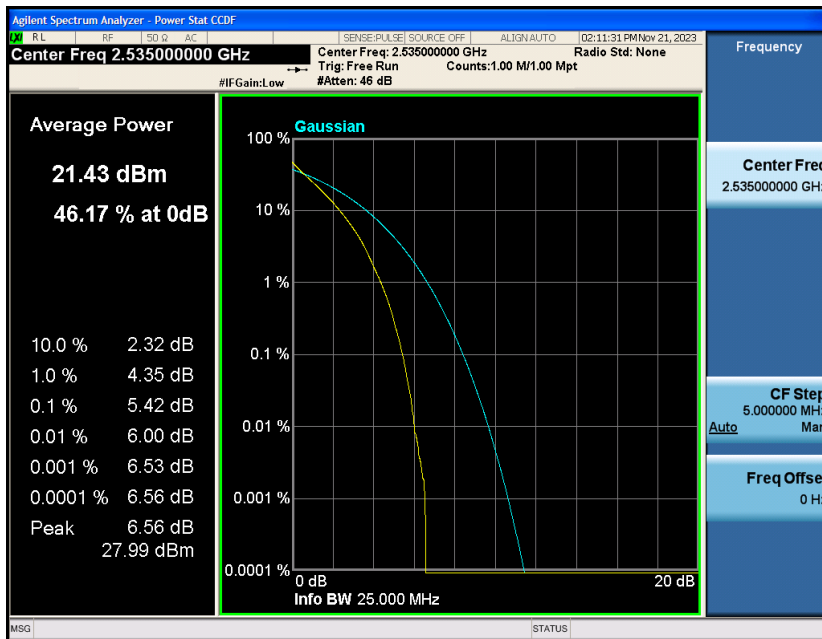

Band7-10MHz-QPSK-21100-50RB#0