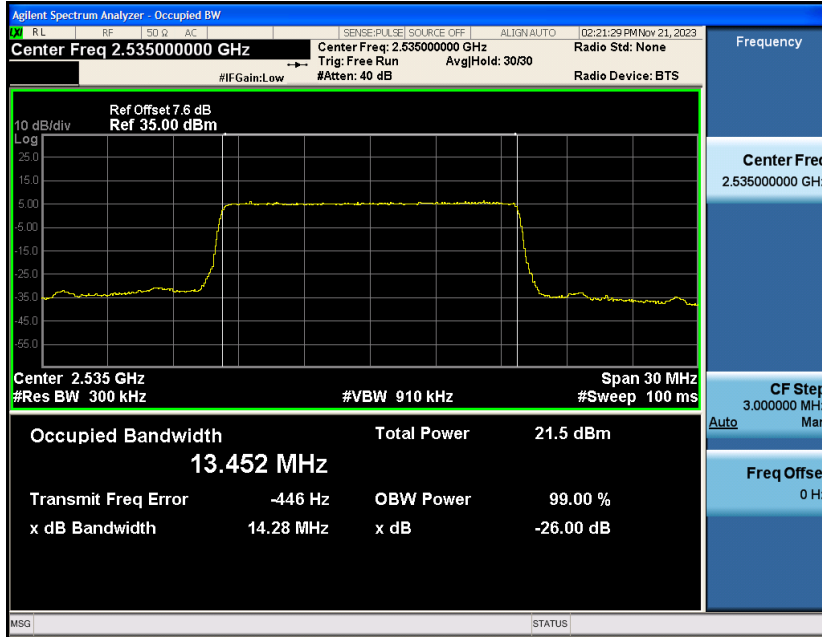

Band7-15MHz-16QAM-21100-75RB#0