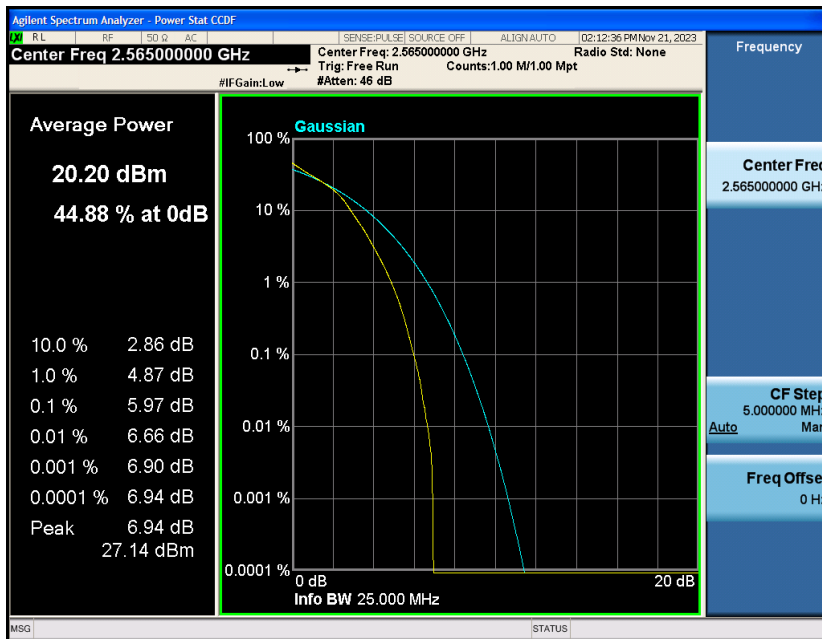

Band7-10MHz-16QAM-20800-1RB#0

Band7-10MHz-16QAM-20800-50RB#0

Band7-10MHz-16QAM-21100-1RB#0

Band7-10MHz-16QAM-21100-50RB#0

Band7-10MHz-16QAM-21400-1RB#0

Band7-10MHz-16QAM-21400-50RB#0

Band7-15MHz-QPSK-20825-1RB#0