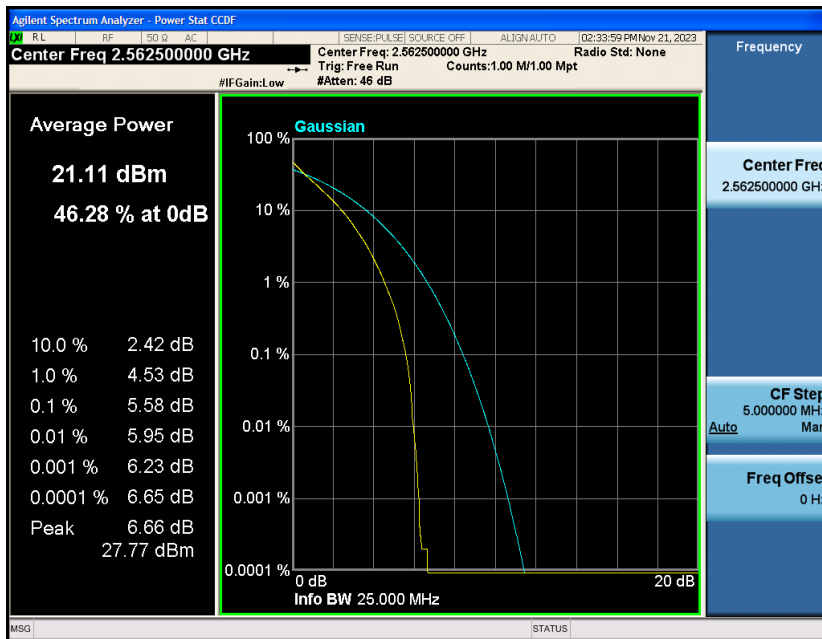

Band7-15MHz-QPSK-21375-75RB#0