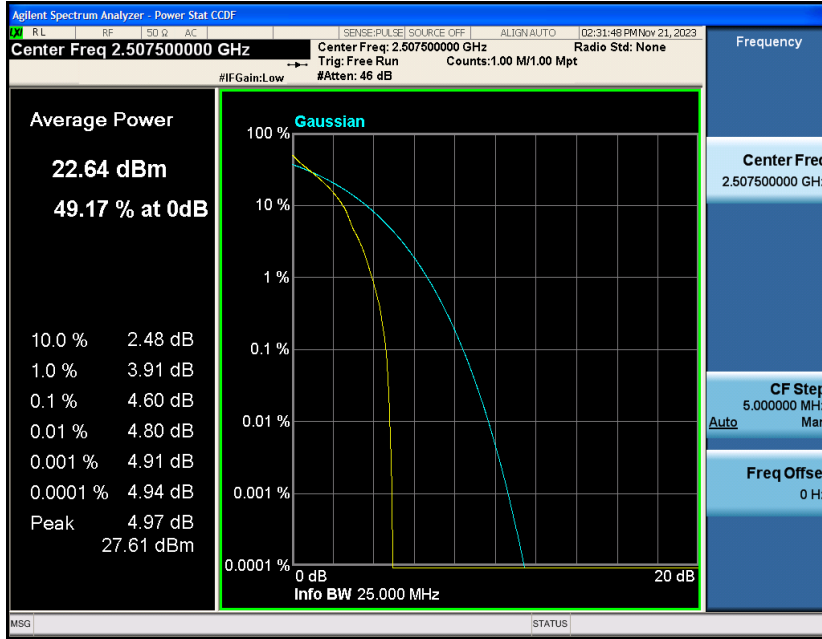

Band7-15MHz-QPSK-20825-1RB#0