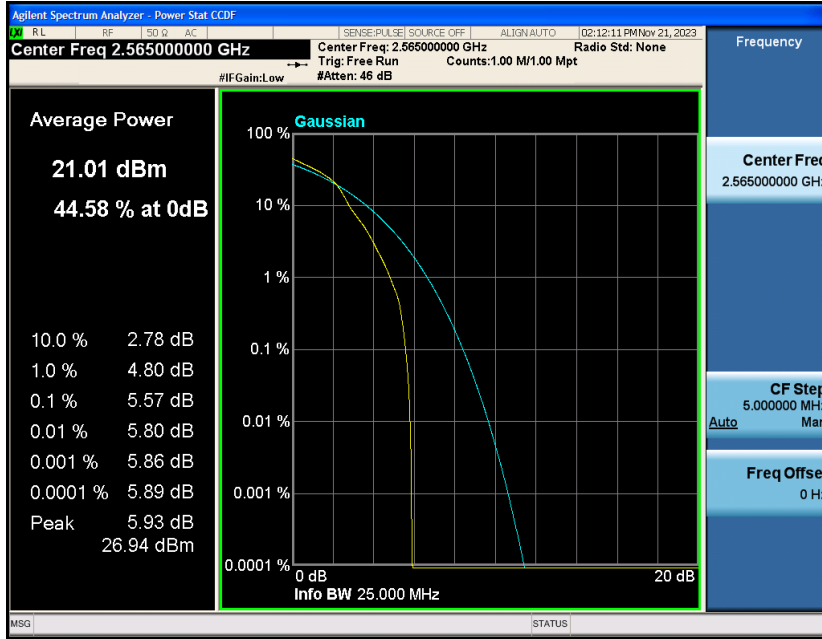

Band7-10MHz-16QAM-21400-1RB#0