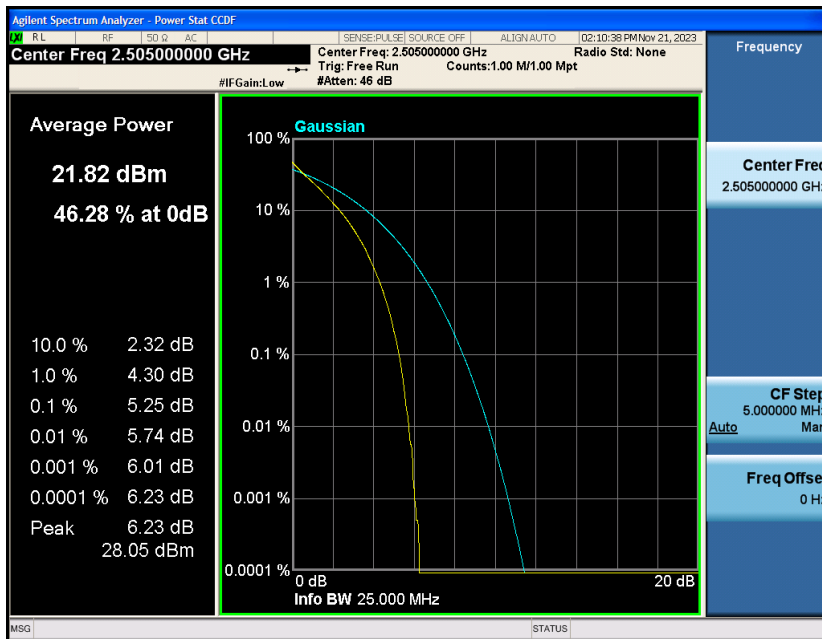

Band7-10MHz-QPSK-20800-50RB#0