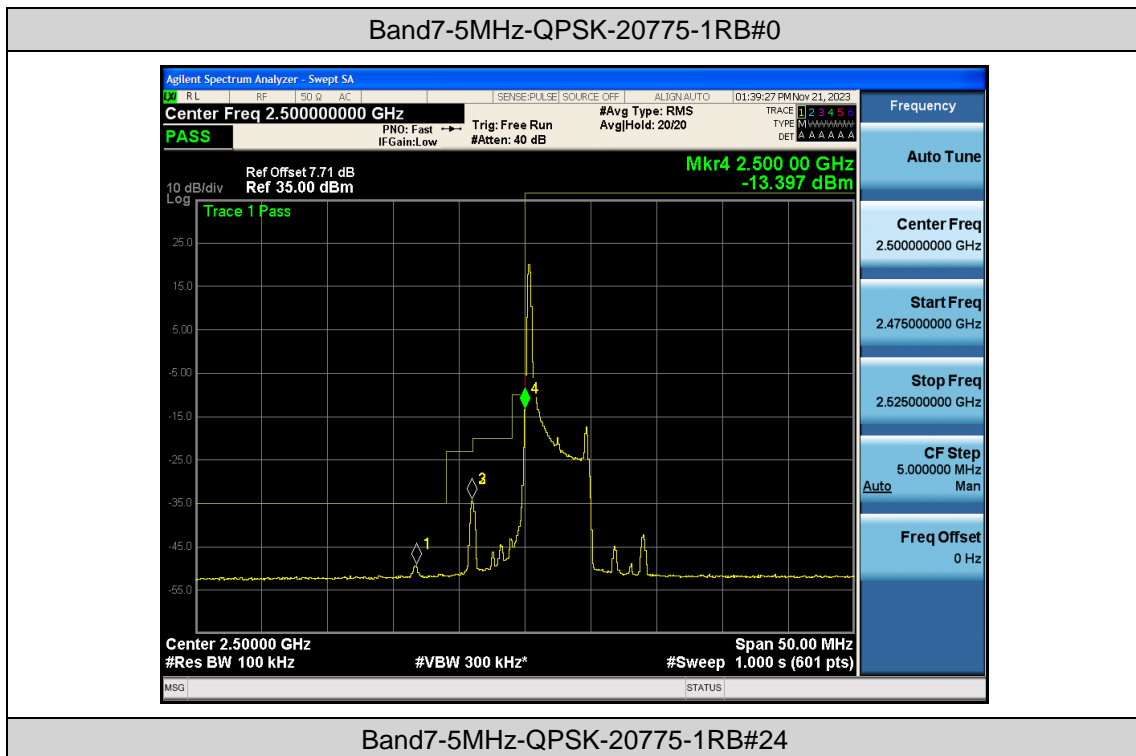

Band 7	20MHz	QPSK	21350	1RB#0	-40.78,-44.70,-37.39,-46.2 4	PASS
Band 7	20MHz	QPSK	21350	1RB#99	-19.99,-41.66,-36.44,-46.2 1	PASS
Band 7	20MHz	QPSK	21350	100RB#0	-30.52,-33.25,-34.18,-43.4 3	PASS
Band 7	20MHz	16QAM	20850	1RB#0	-40.09,-38.05,-41.84,-20.7 3	PASS
Band 7	20MHz	16QAM	20850	1RB#99	-34.44,-37.98,-44.26,-39.3 9	PASS
Band 7	20MHz	16QAM	20850	100RB#0	-35.92,-33.45,-31.81,-29.7 7	PASS
Band 7	20MHz	16QAM	21350	1RB#0	-41.04,-45.07,-37.81,-46.2 6	PASS
Band 7	20MHz	16QAM	21350	1RB#99	-21.37,-41.43,-37.76,-46.2 6	PASS
Band 7	20MHz	16QAM	21350	100RB#0	-31.22,-34.54,-35.19,-42.9 3	PASS

Test Graphs