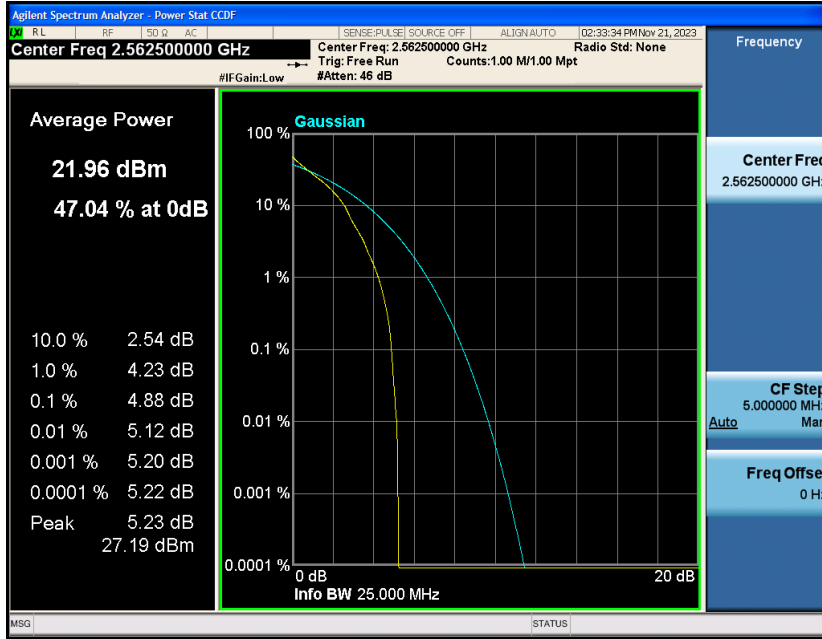

Band7-15MHz-QPSK-21375-1RB#0