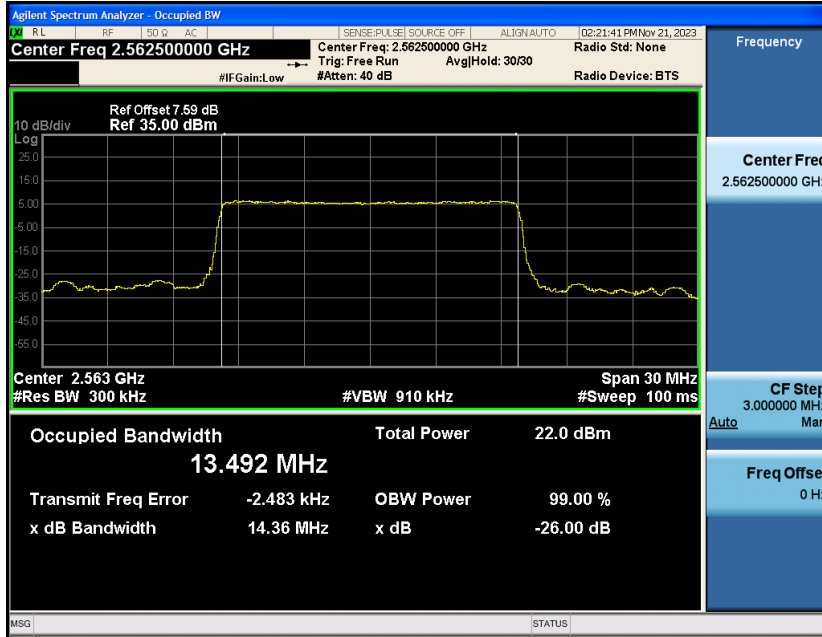

Band7-15MHz-QPSK-21375-75RB#0