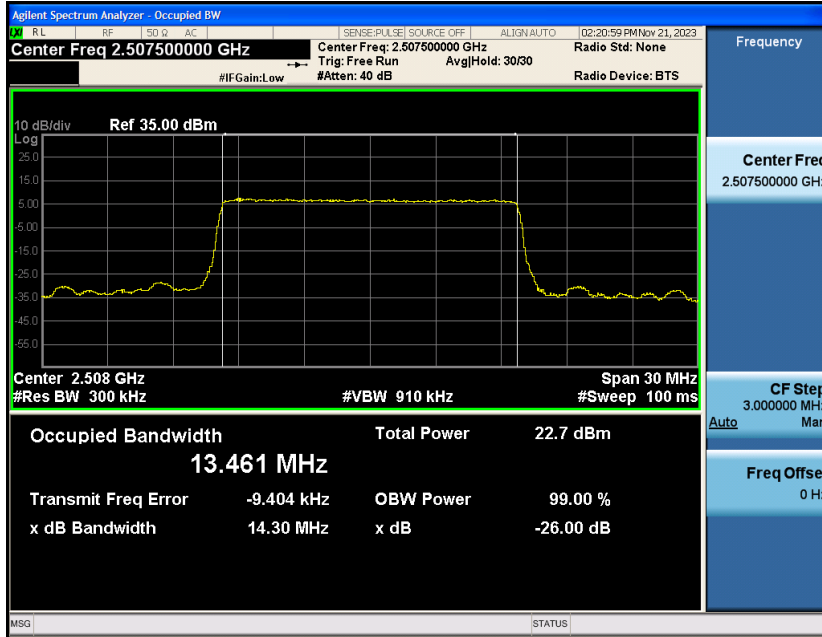

Band7-15MHz-QPSK-20825-75RB#0