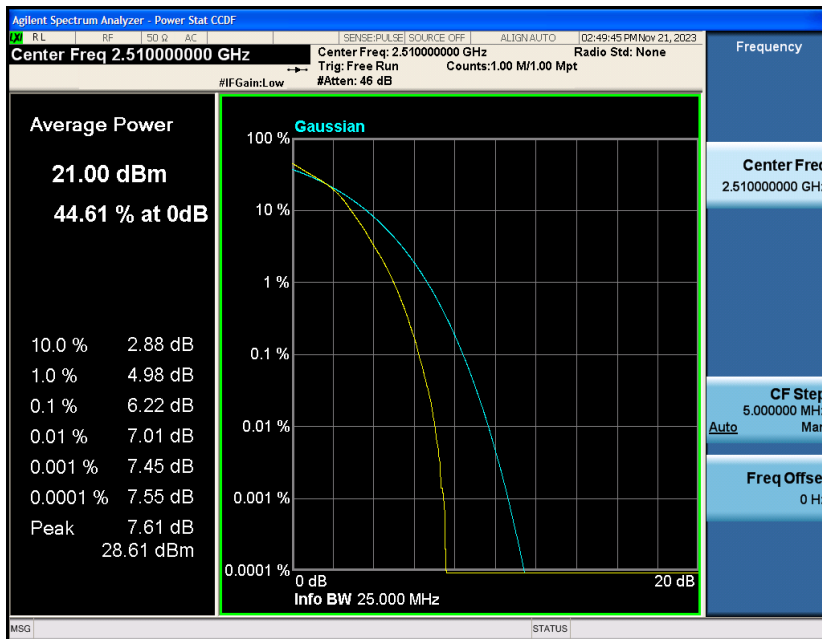

Band7-20MHz-16QAM-20850-100RB#0