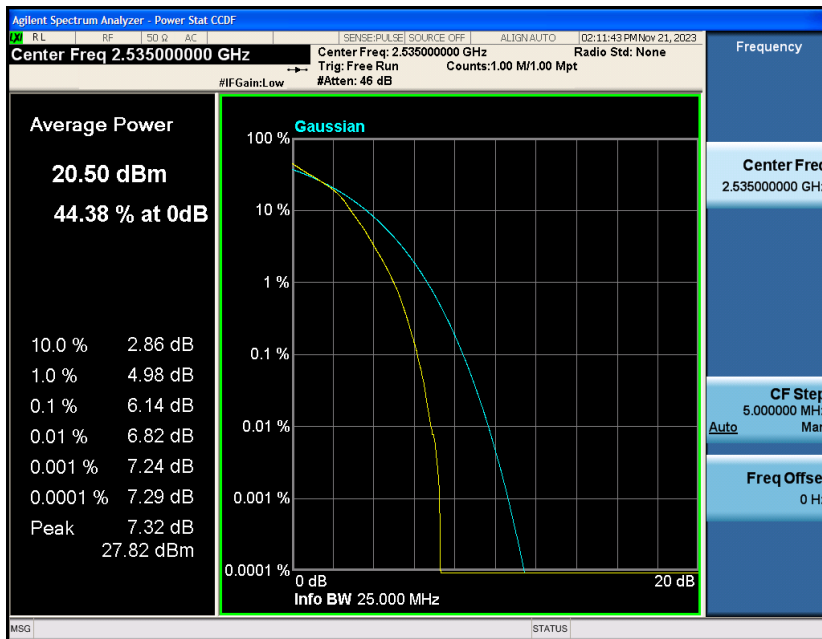

Band7-10MHz-16QAM-20800-1RB#0

Band7-10MHz-16QAM-20800-50RB#0

Band7-10MHz-16QAM-21100-1RB#0

Band7-10MHz-16QAM-21100-50RB#0

Band7-10MHz-16QAM-21400-1RB#0

Band7-10MHz-16QAM-21400-50RB#0

Band7-15MHz-QPSK-20825-1RB#0