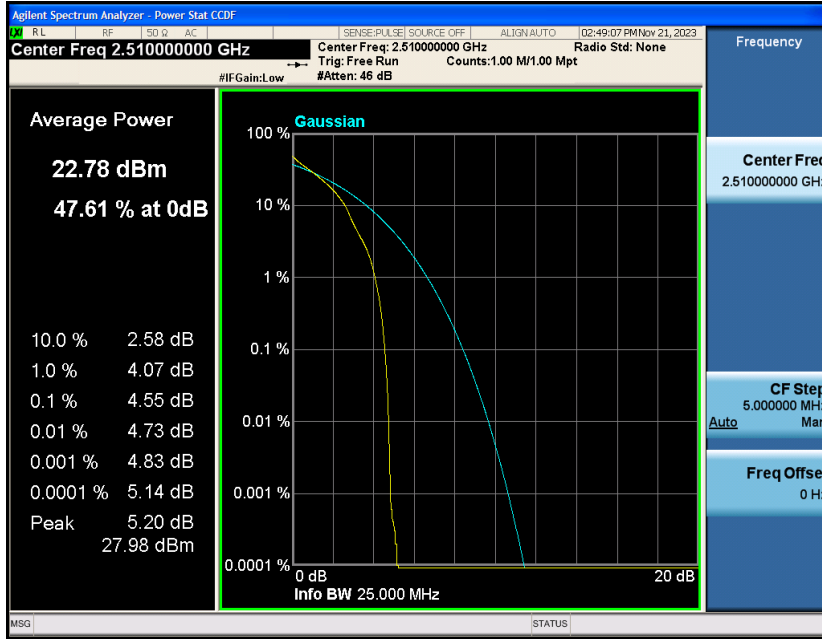

Band7-20MHz-QPSK-20850-1RB#0