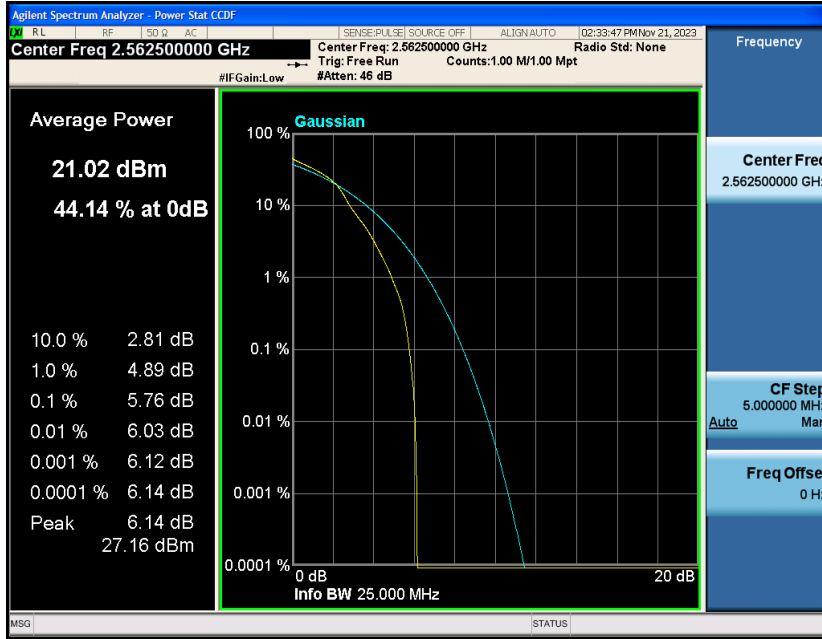

Band7-15MHz-16QAM-21375-1RB#0