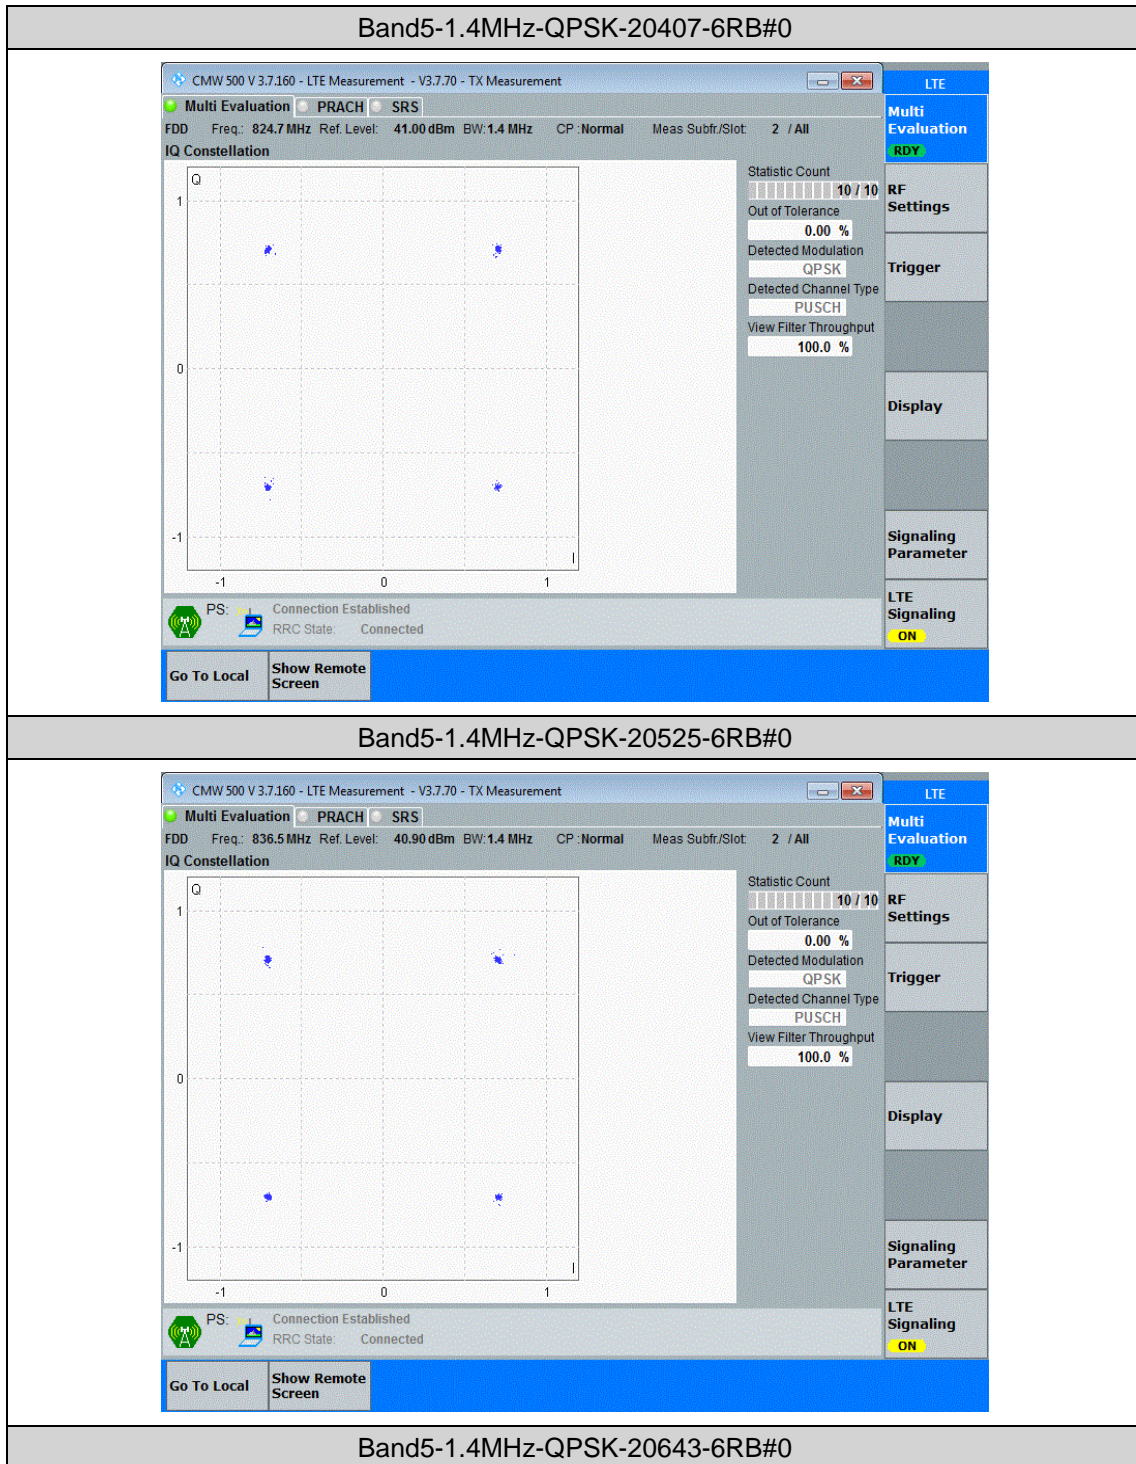

Test Graphs