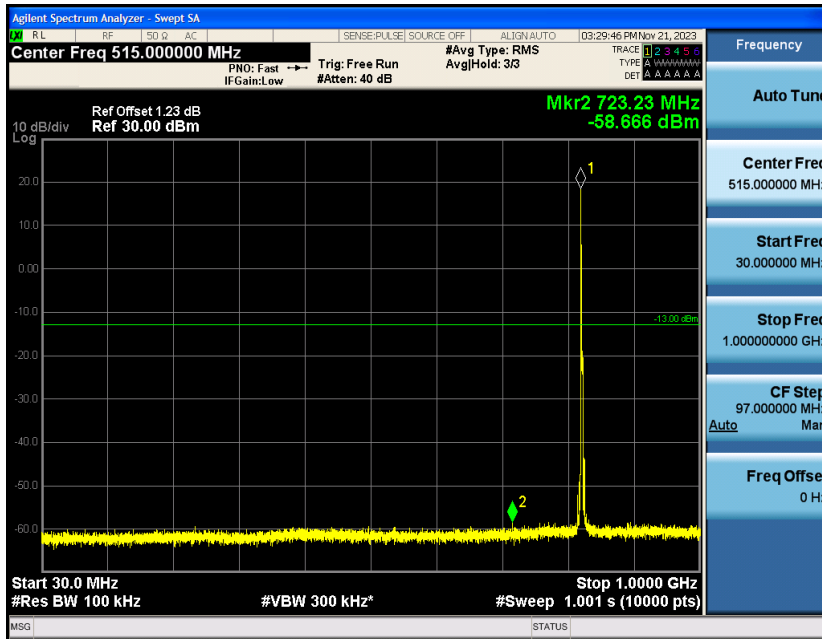

Band5-3MHz-QPSK-20415-1RB#0-Range1:30~1000MHz