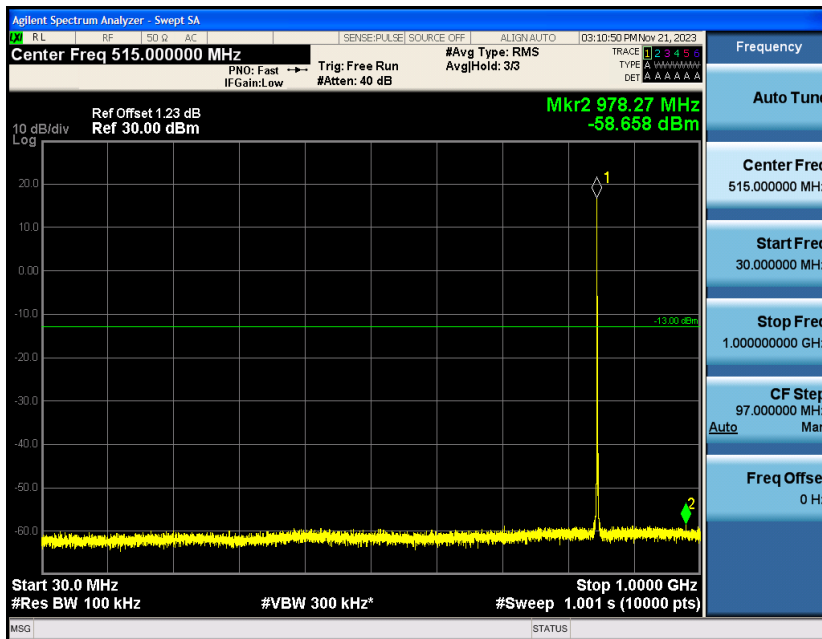

Band5-1.4MHz-16QAM-20407-1RB#0-Range1:30~1000MHz

Band5-1.4MHz-16QAM-20407-1RB#0-Range2:1000~10000MHz

Band5-1.4MHz-16QAM-20525-1RB#0-Range1:30~1000MHz

Band5-1.4MHz-16QAM-20525-1RB#0-Range2:1000~10000MHz

Band5-1.4MHz-16QAM-20643-1RB#0-Range1:30~1000MHz