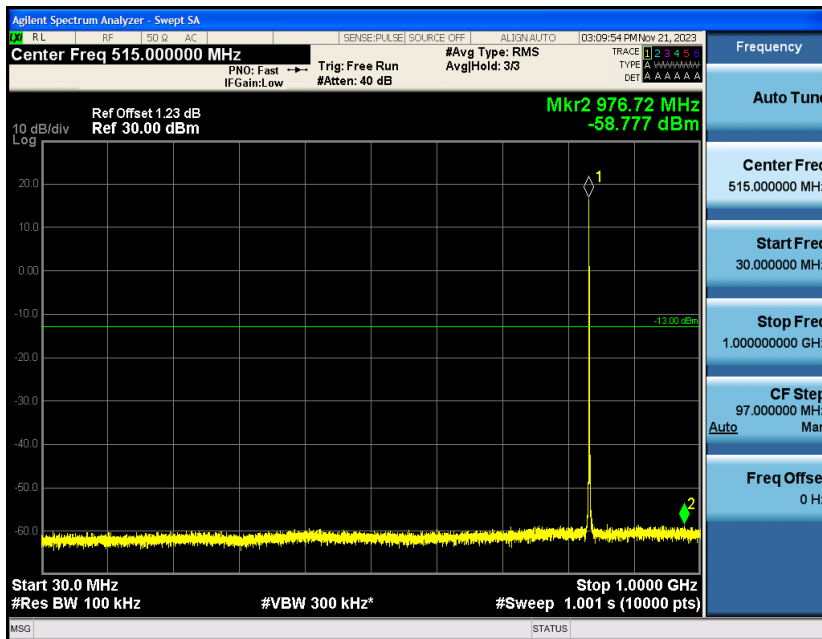

Band5-1.4MHz-16QAM-20525-1RB#0-Range1:30~1000MHz