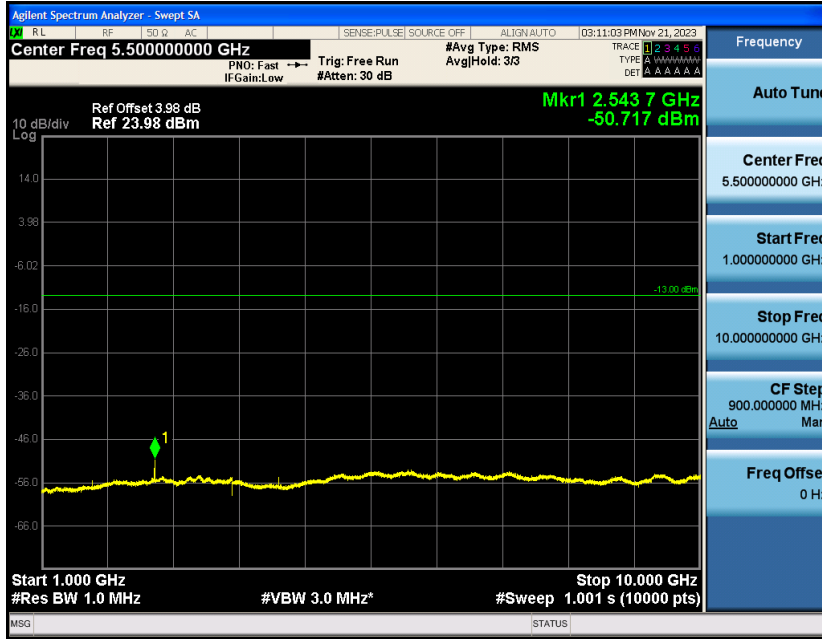

Band5-1.4MHz-16QAM-20643-1RB#0-Range2:1000~10000MHz