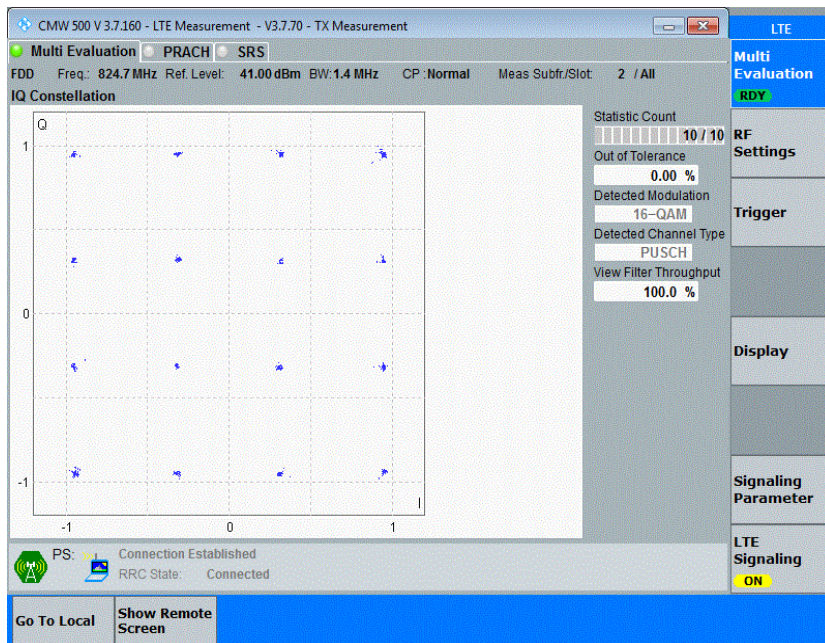

## Appendix G: Modulation Characteristics

### Test Result

Band	Channel	Result	Verdict
Band5	20407	PASS	PASS
Band5	20525	PASS	PASS
Band5	20643	PASS	PASS
Band5	20407	PASS	PASS
Band5	20525	PASS	PASS
Band5	20643	PASS	PASS
Band5	20415	PASS	PASS
Band5	20525	PASS	PASS
Band5	20635	PASS	PASS
Band5	20415	PASS	PASS
Band5	20525	PASS	PASS
Band5	20635	PASS	PASS
Band5	20425	PASS	PASS
Band5	20525	PASS	PASS
Band5	20625	PASS	PASS
Band5	20425	PASS	PASS
Band5	20525	PASS	PASS
Band5	20625	PASS	PASS
Band5	20450	PASS	PASS
Band5	20525	PASS	PASS
Band5	20600	PASS	PASS
Band5	20450	PASS	PASS
Band5	20525	PASS	PASS
Band5	20600	PASS	PASS

### Test Graphs

Band5-1.4MHz-16QAM-20407-6RB#0

Band5-1.4MHz-16QAM-20525-6RB#0

Band5-1.4MHz-16QAM-20643-6RB#0

Band5-3MHz-QPSK-20415-15RB#0

Band5-3MHz-QPSK-20525-15RB#0

Band5-3MHz-QPSK-20635-15RB#0

Band5-3MHz-16QAM-20415-15RB#0