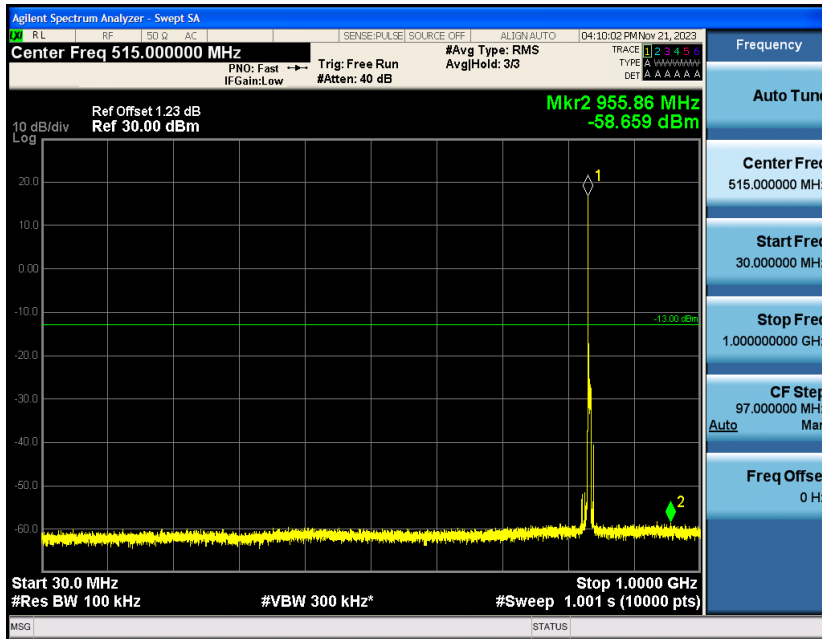

Band5-5MHz-16QAM-20525-1RB#0-Range1:30~100MHz