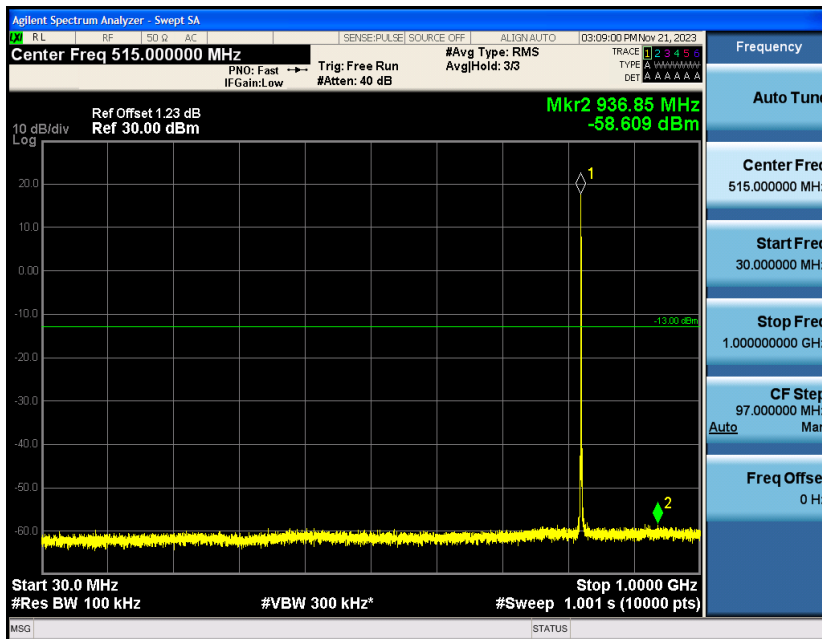

Band5-1.4MHz-16QAM-20407-1RB#0-Range1:30~1000MHz