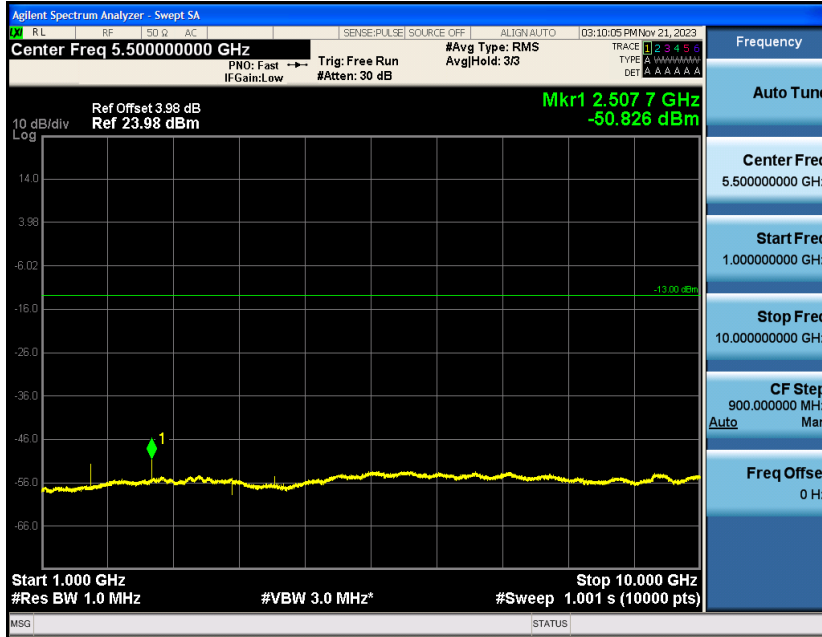

Band5-1.4MHz-16QAM-20407-1RB#0-Range1:30~1000MHz

Band5-1.4MHz-16QAM-20407-1RB#0-Range2:1000~10000MHz

Band5-1.4MHz-16QAM-20525-1RB#0-Range1:30~1000MHz

Band5-1.4MHz-16QAM-20525-1RB#0-Range2:1000~10000MHz

Band5-1.4MHz-16QAM-20643-1RB#0-Range1:30~1000MHz