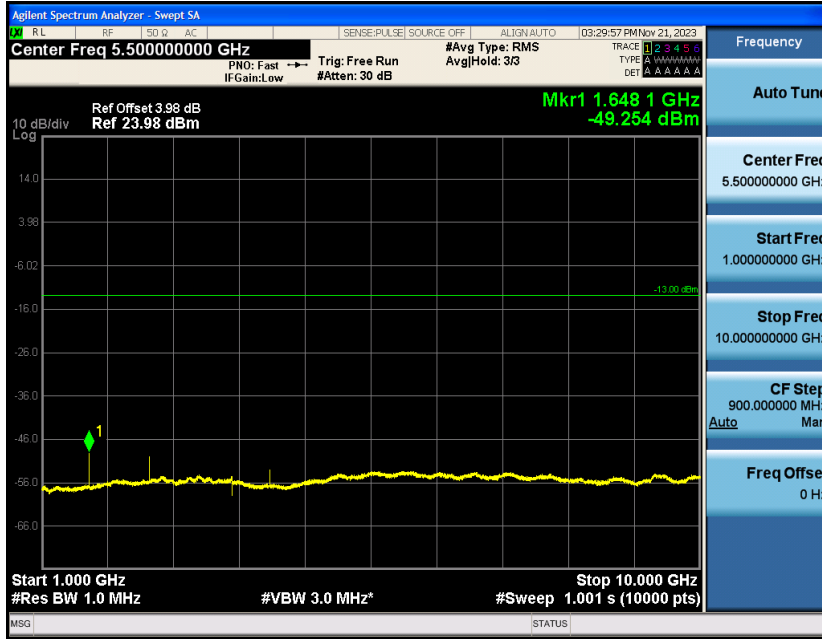

Band5-3MHz-QPSK-20415-1RB#0-Range2:1000~10000MHz