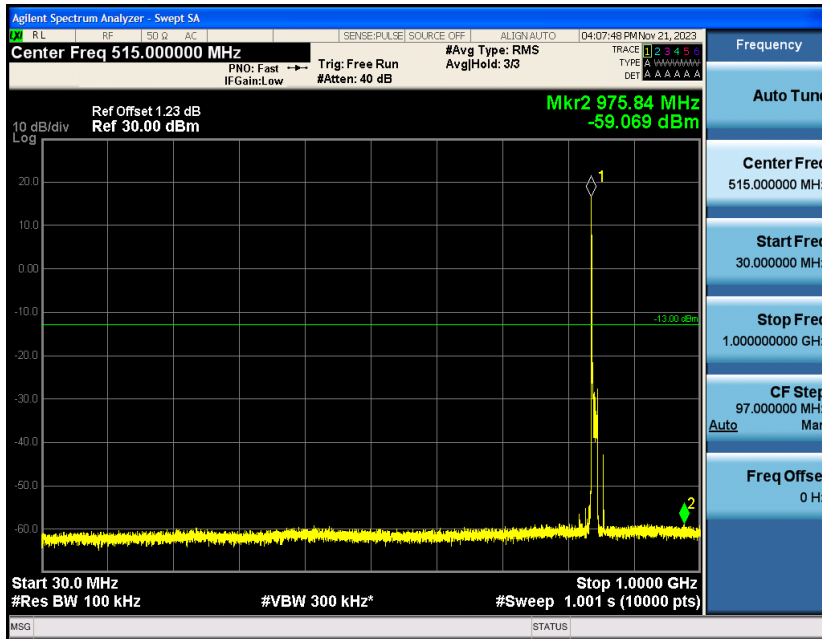

Band5-10MHz-16QAM-20600-1RB#0-Range1:30~1000MHz