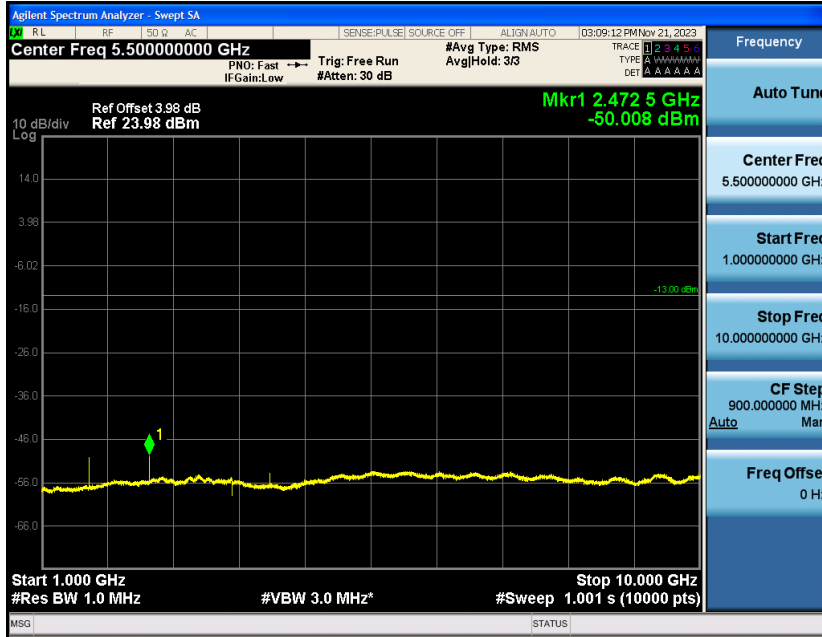

### Test Graphs

Band5-1.4MHz-QPSK-20525-1RB#0-Range1:30~1000MHz

Band5-1.4MHz-QPSK-20525-1RB#0-Range2:1000~10000MHz

Band5-1.4MHz-QPSK-20643-1RB#0-Range1:30~1000MHz

Band5-1.4MHz-QPSK-20643-1RB#0-Range2:1000~10000MHz

Band5-1.4MHz-16QAM-20407-1RB#0-Range1:30~1000MHz

Band5-1.4MHz-16QAM-20407-1RB#0-Range2:1000~10000MHz

Band5-1.4MHz-16QAM-20525-1RB#0-Range1:30~1000MHz

Band5-1.4MHz-16QAM-20525-1RB#0-Range2:1000~10000MHz

Band5-1.4MHz-16QAM-20643-1RB#0-Range1:30~1000MHz