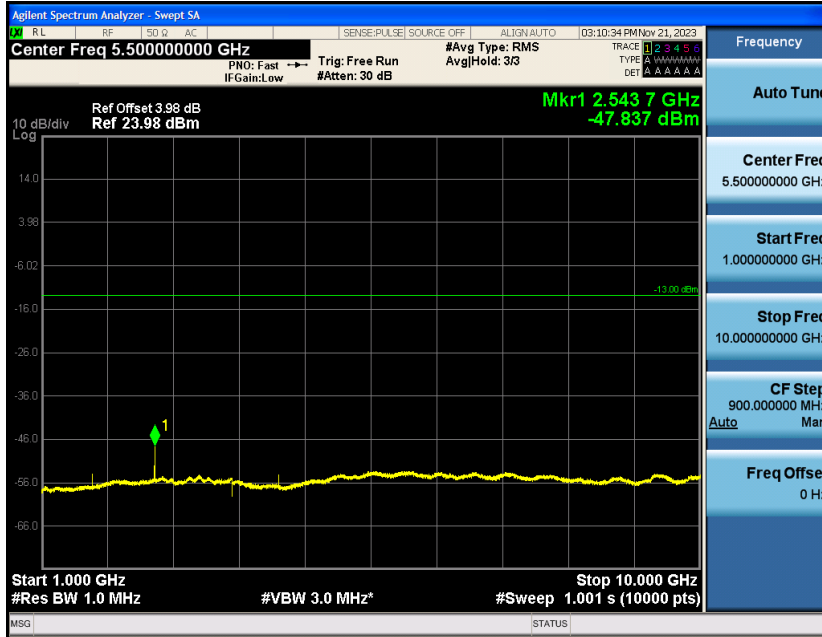

### Test Graphs

Band5-1.4MHz-QPSK-20525-1RB#0-Range1:30~1000MHz

Band5-1.4MHz-QPSK-20525-1RB#0-Range2:1000~10000MHz

Band5-1.4MHz-QPSK-20643-1RB#0-Range1:30~1000MHz

Band5-1.4MHz-QPSK-20643-1RB#0-Range2:1000~10000MHz

Band5-1.4MHz-16QAM-20407-1RB#0-Range1:30~1000MHz

Band5-1.4MHz-16QAM-20407-1RB#0-Range2:1000~10000MHz

Band5-1.4MHz-16QAM-20525-1RB#0-Range1:30~1000MHz

Band5-1.4MHz-16QAM-20525-1RB#0-Range2:1000~10000MHz

Band5-1.4MHz-16QAM-20643-1RB#0-Range1:30~1000MHz