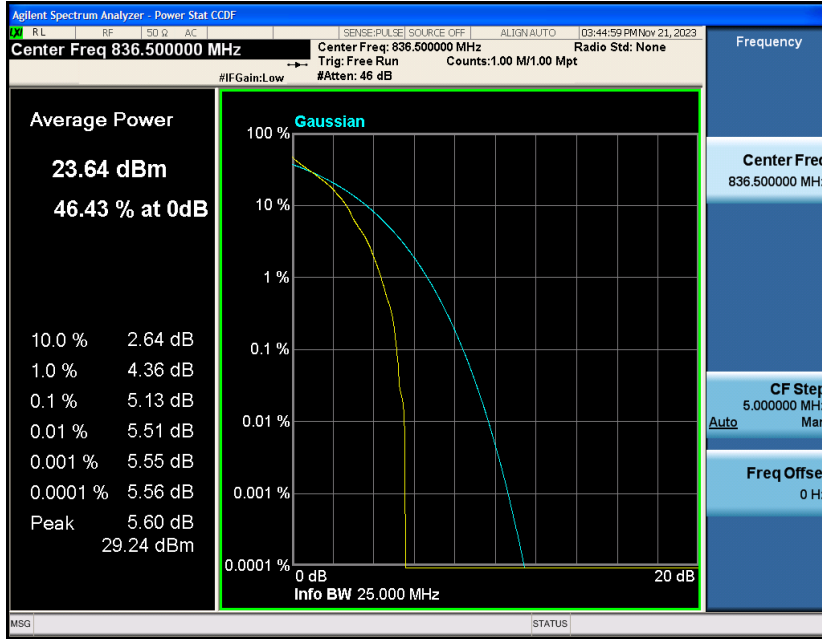

Band5-5MHz-QPSK-20525-1RB#0