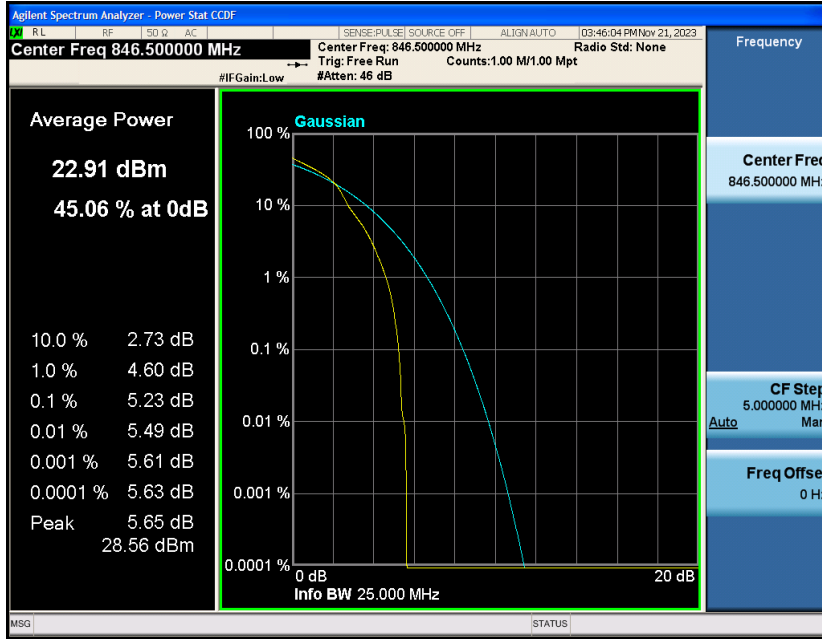

Band5-5MHz-16QAM-20625-1RB#0