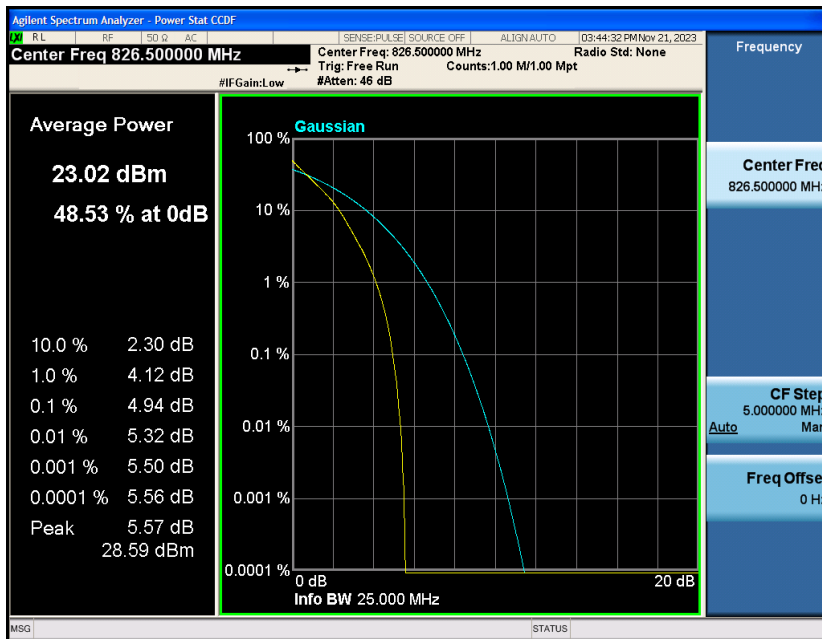

Band5-5MHz-QPSK-20425-25RB#0