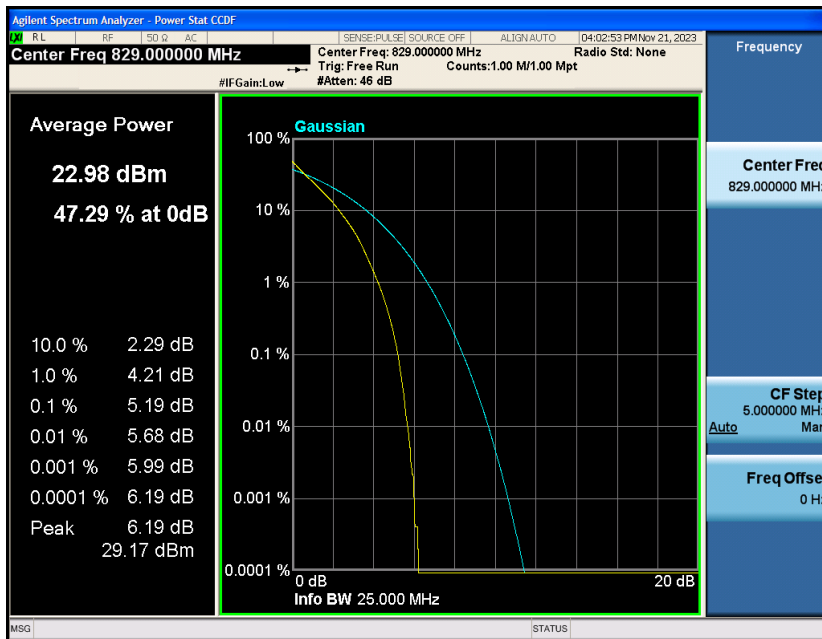

Band5-10MHz-QPSK-20450-50RB#0