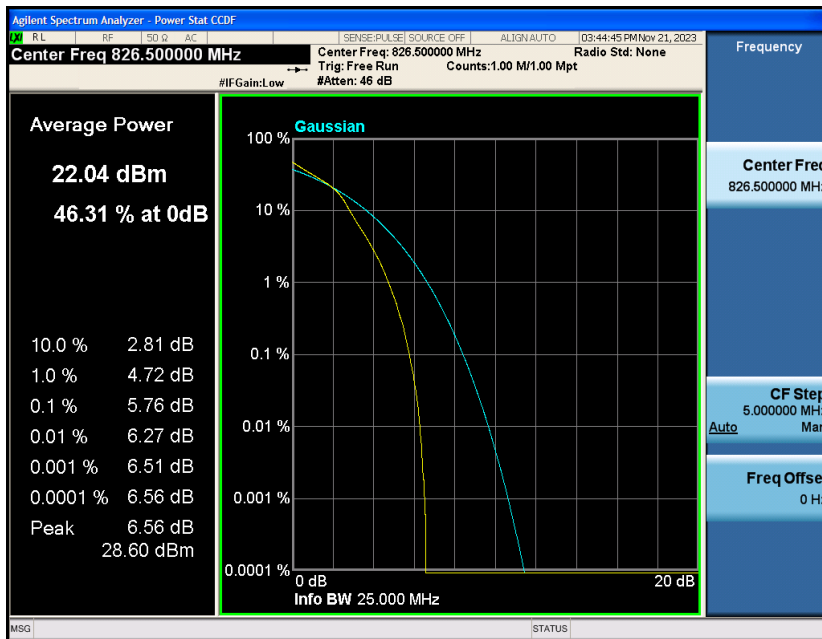

Band5-5MHz-16QAM-20425-25RB#0