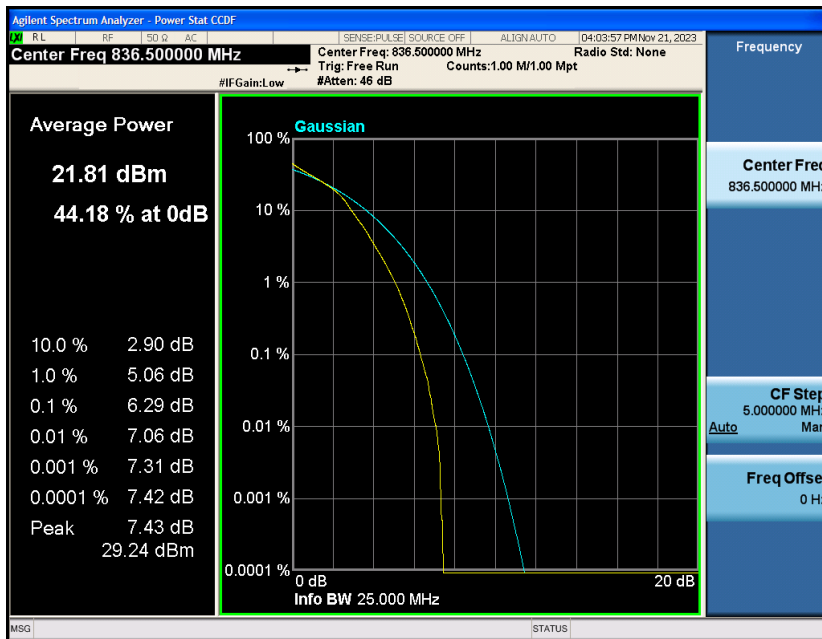

Band5-10MHz-16QAM-20525-50RB#0