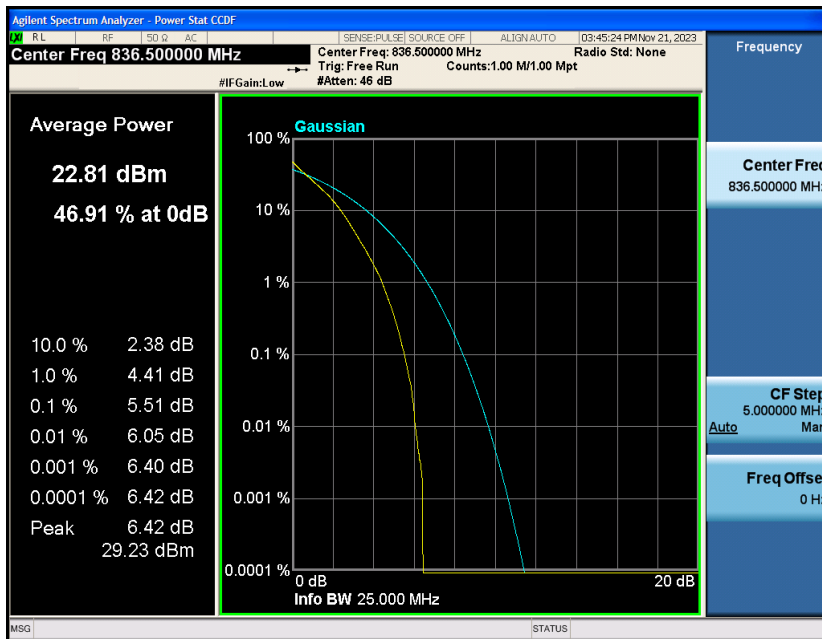

Band5-5MHz-QPSK-20525-25RB#0