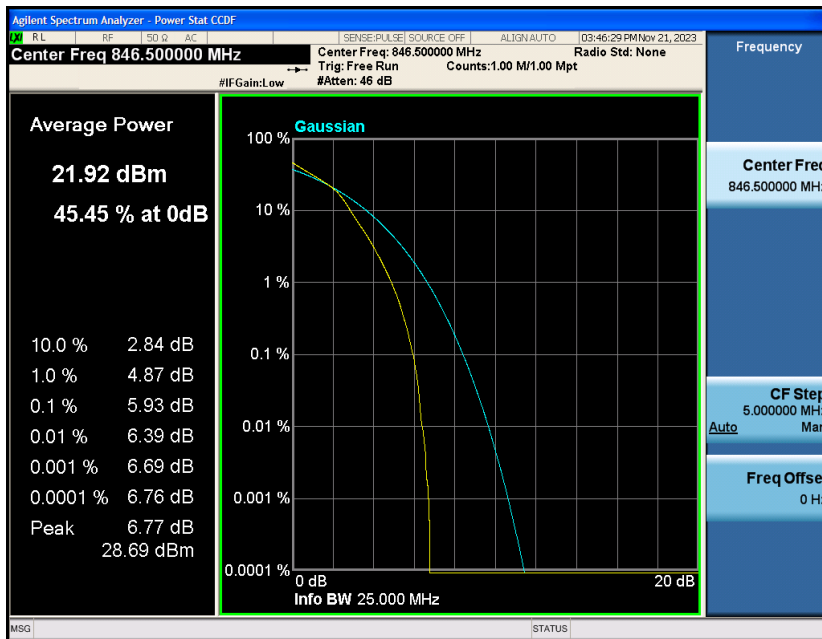

Band5-5MHz-QPSK-20625-25RB#0

Band5-5MHz-16QAM-20425-1RB#0

Band5-5MHz-16QAM-20425-25RB#0

Band5-5MHz-16QAM-20525-1RB#0

Band5-5MHz-16QAM-20525-25RB#0

Band5-5MHz-16QAM-20625-1RB#0

Band5-5MHz-16QAM-20625-25RB#0

Band5-10MHz-QPSK-20450-1RB#0