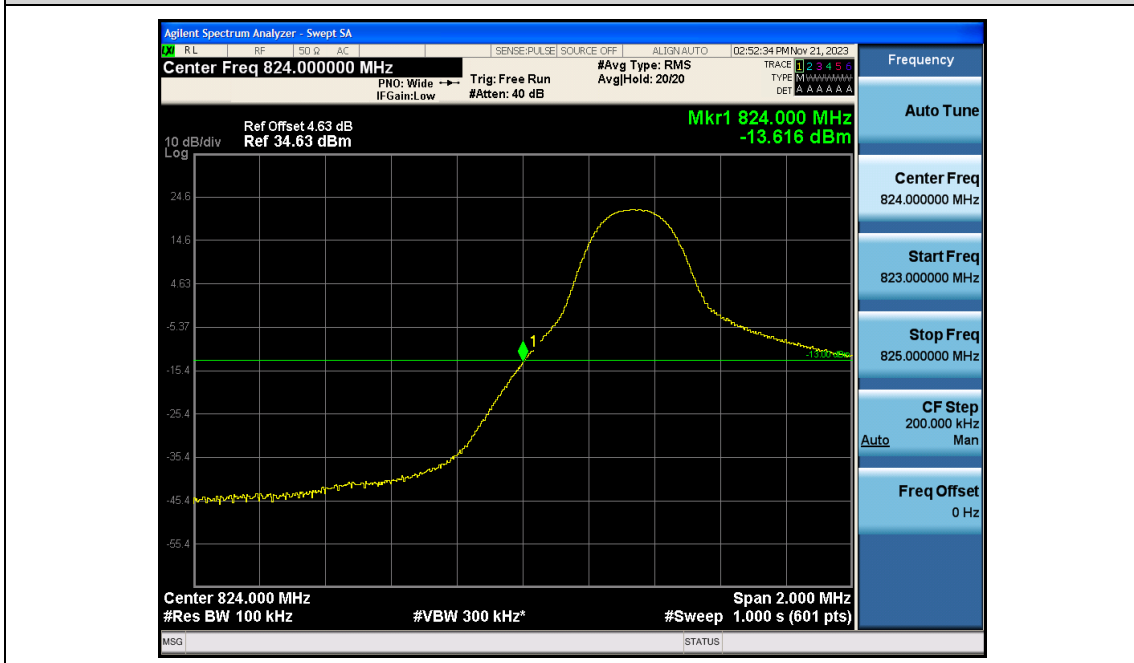

Band5-5MHz-QPSK-20425-1RB#0