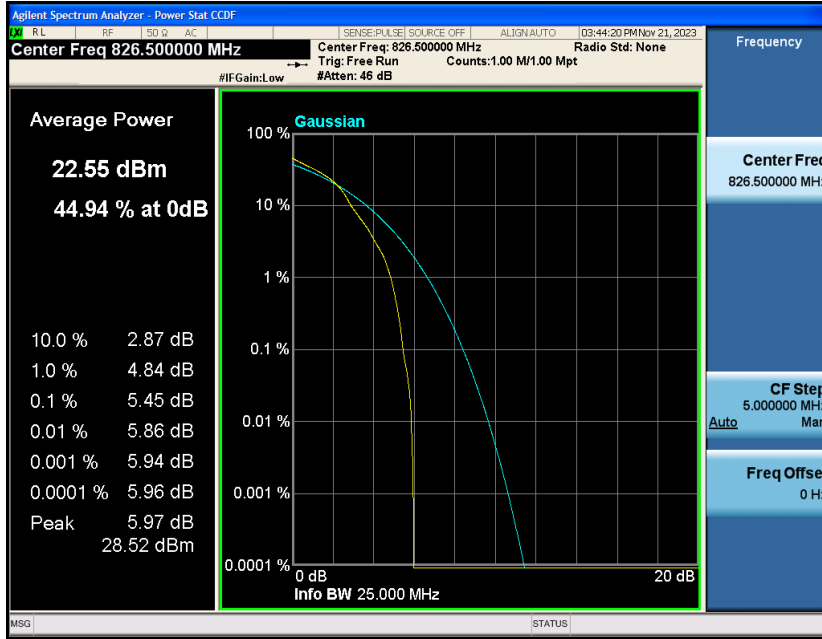

Band5-5MHz-16QAM-20425-1RB#0