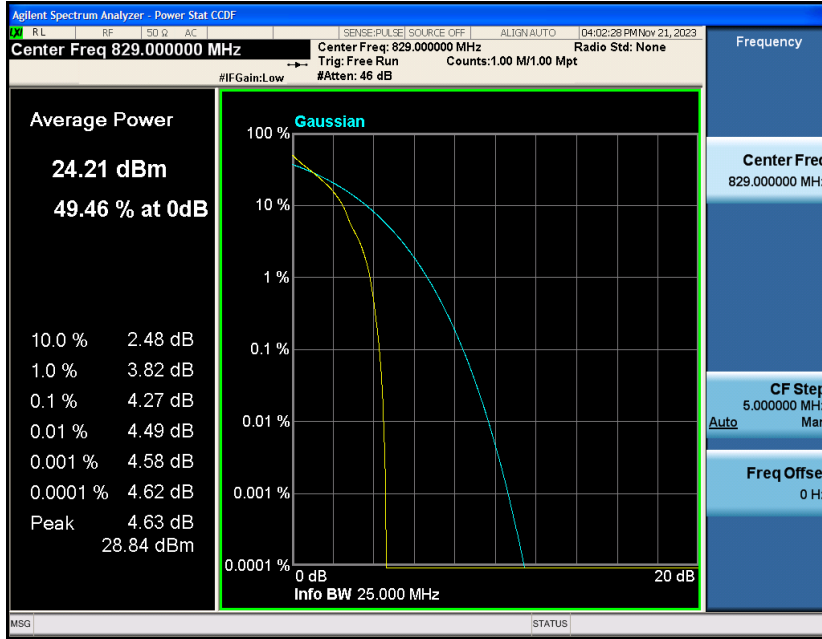

Band5-10MHz-QPSK-20450-1RB#0