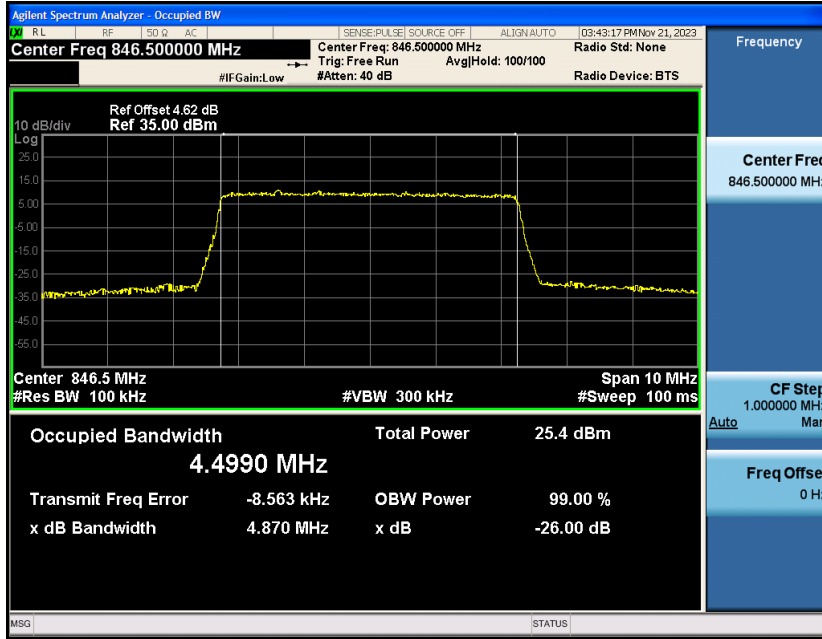

Band5-5MHz-QPSK-20625-25RB#0