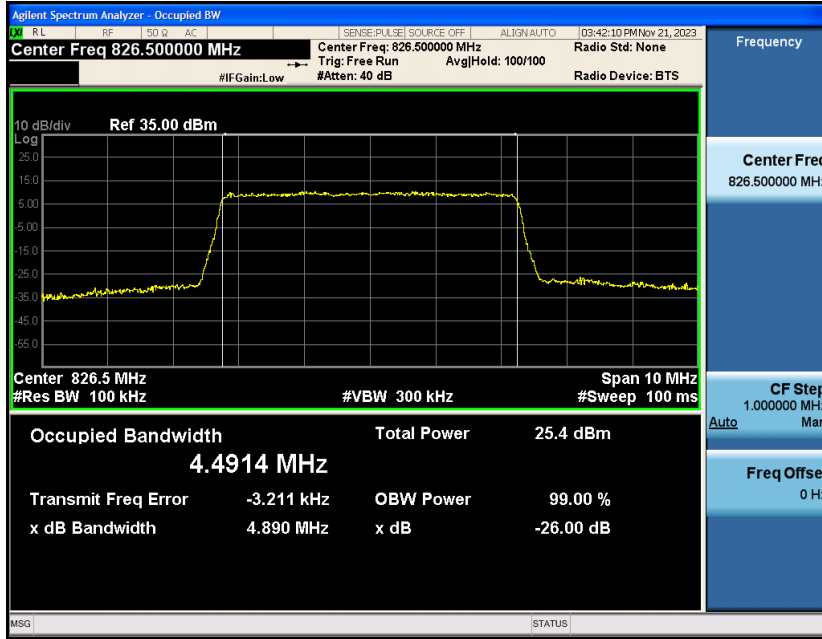

Band5-5MHz-QPSK-20425-25RB#0