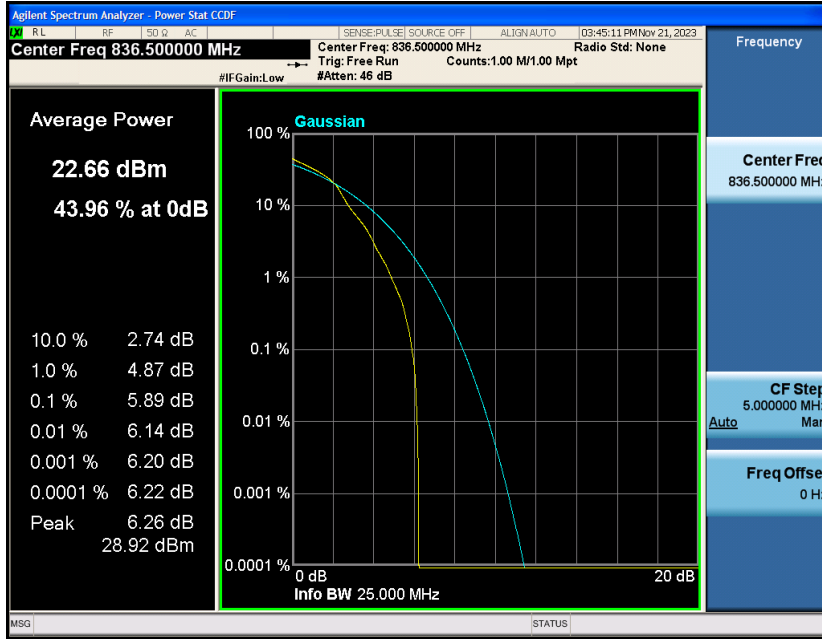

Band5-5MHz-16QAM-20525-1RB#0