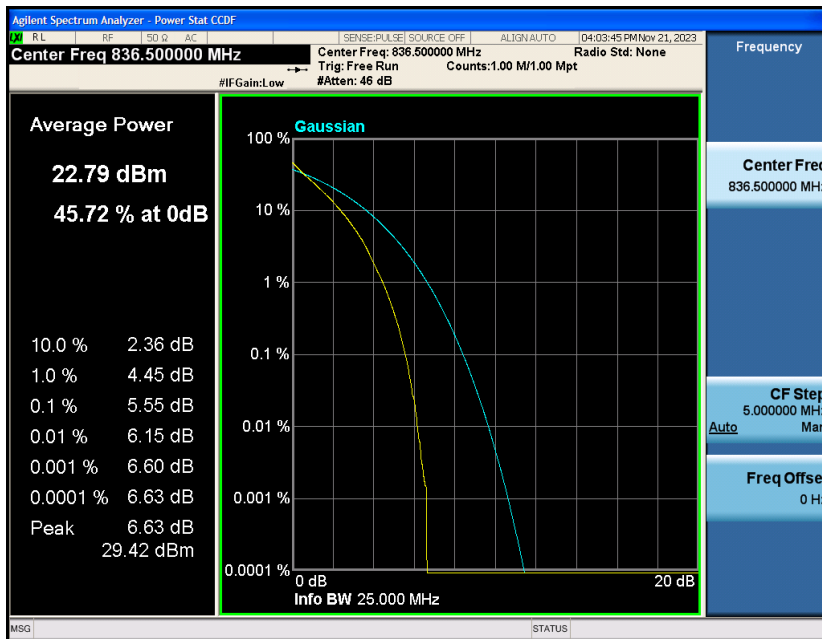

Band5-10MHz-QPSK-20525-50RB#0