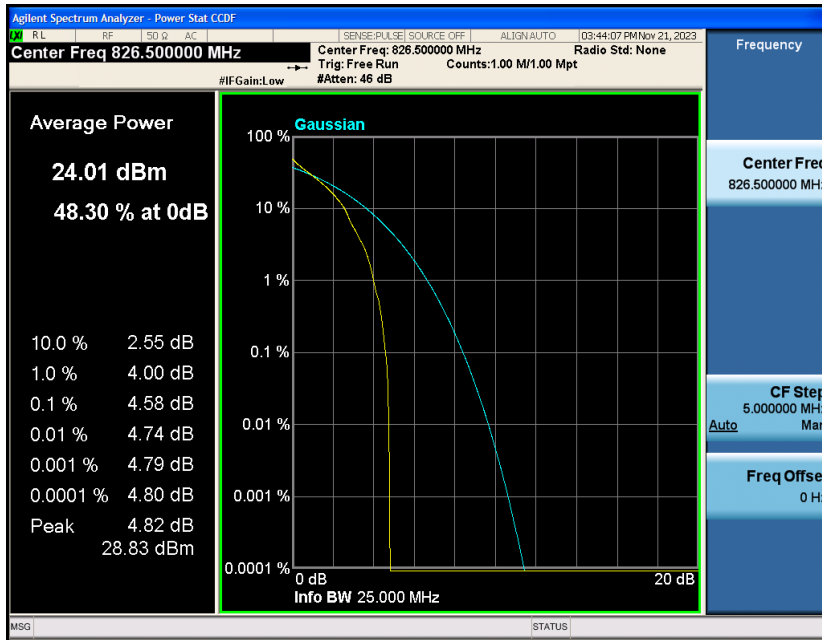

Band5-5MHz-QPSK-20425-1RB#0