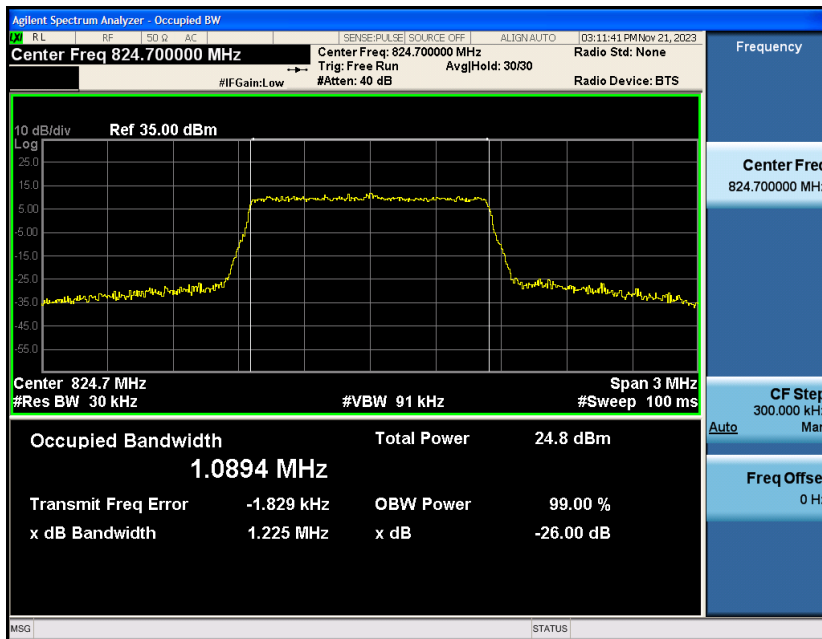

Band5-1.4MHz-16QAM-20407-6RB#0