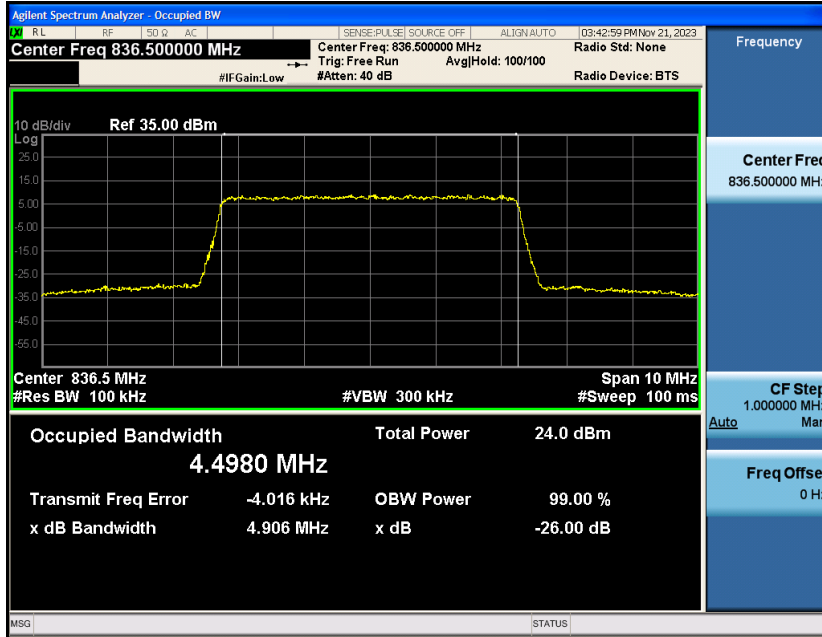

Band5-5MHz-16QAM-20525-25RB#0