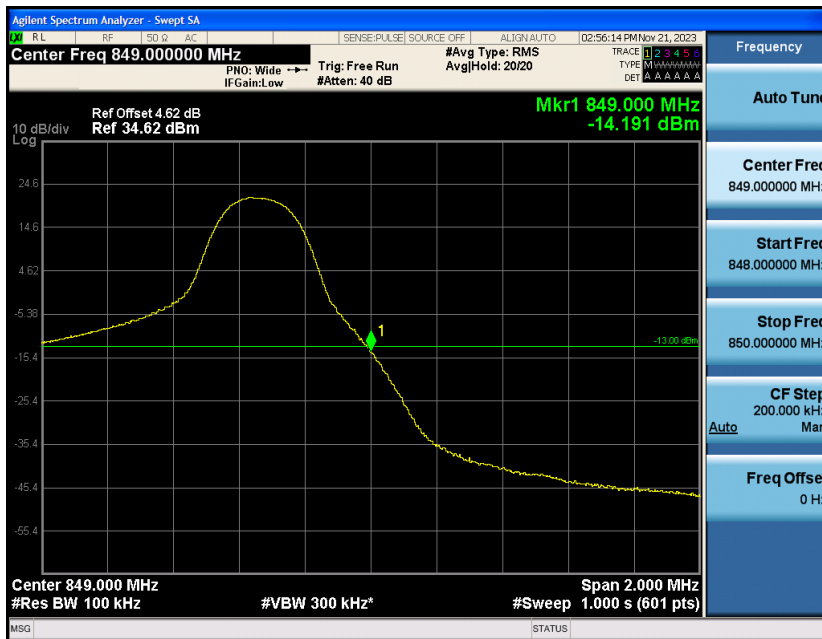

Band5-5MHz-QPSK-20625-1RB#24