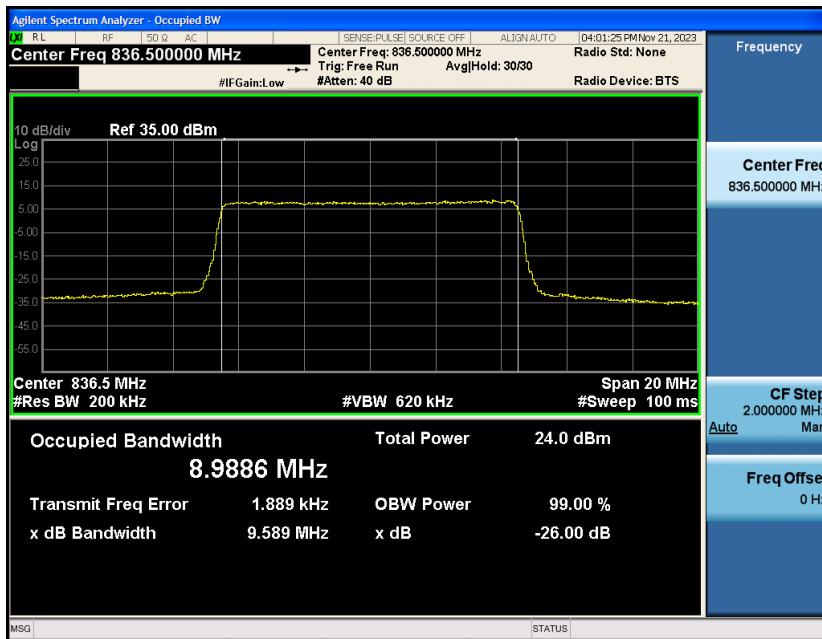

Band5-10MHz-QPSK-20525-50RB#0