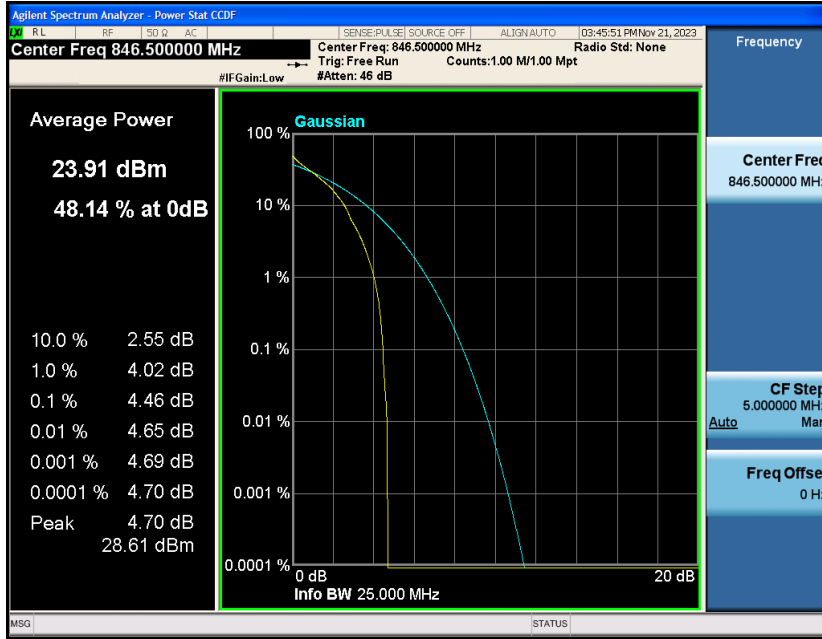

Band5-5MHz-QPSK-20625-1RB#0