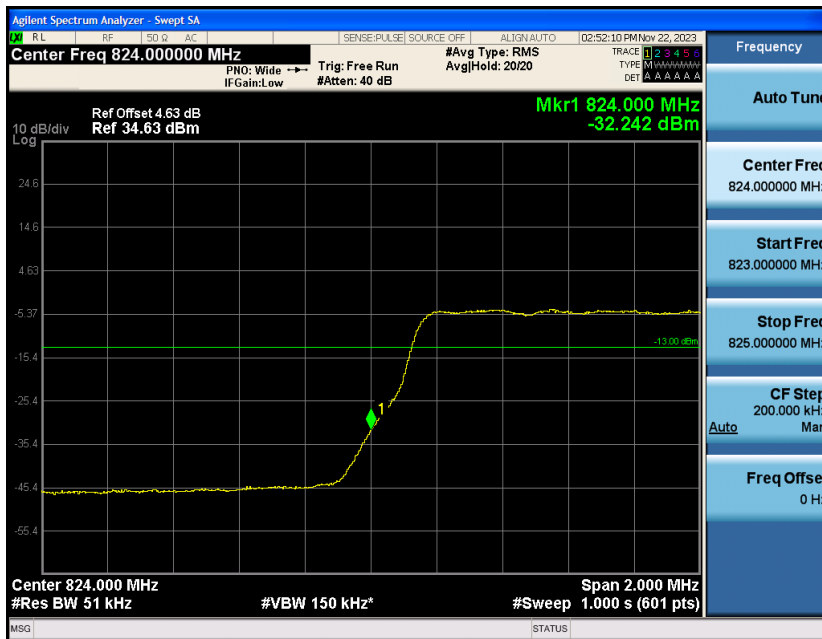

Band5-3MHz-16QAM-20415-15RB#0