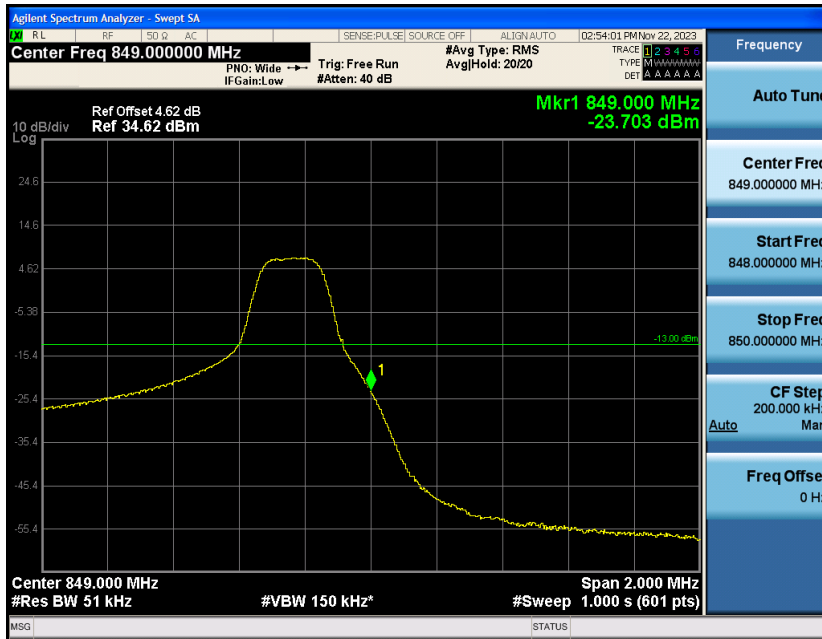

Band5-3MHz-16QAM-20635-1RB#14