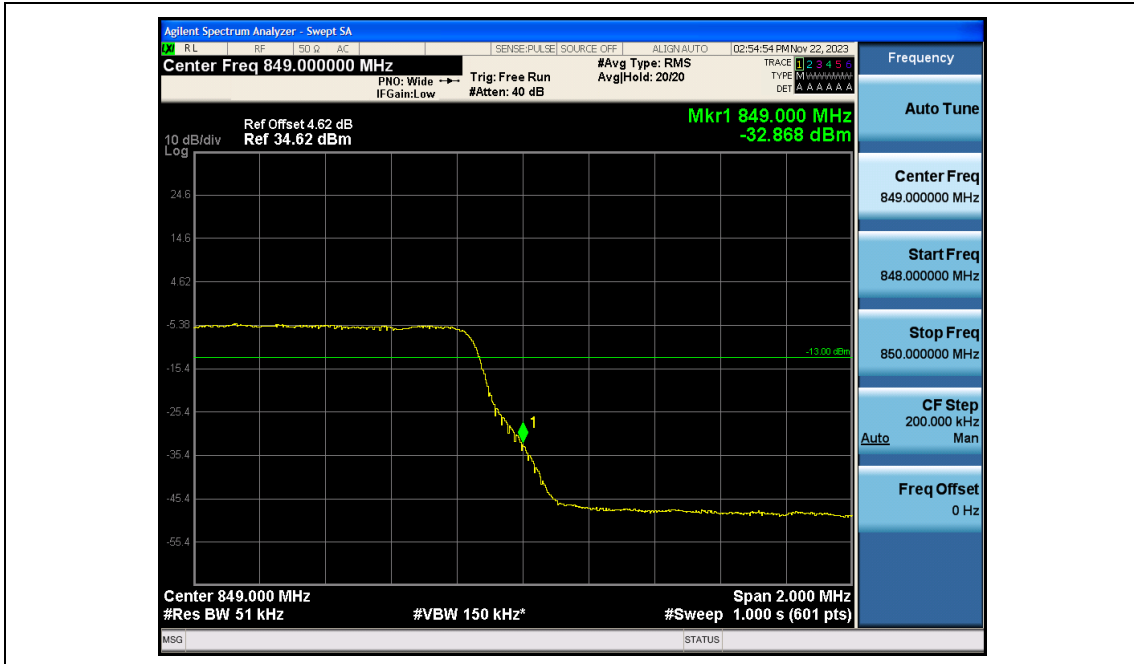

Band5-3MHz-16QAM-20635-15RB#0