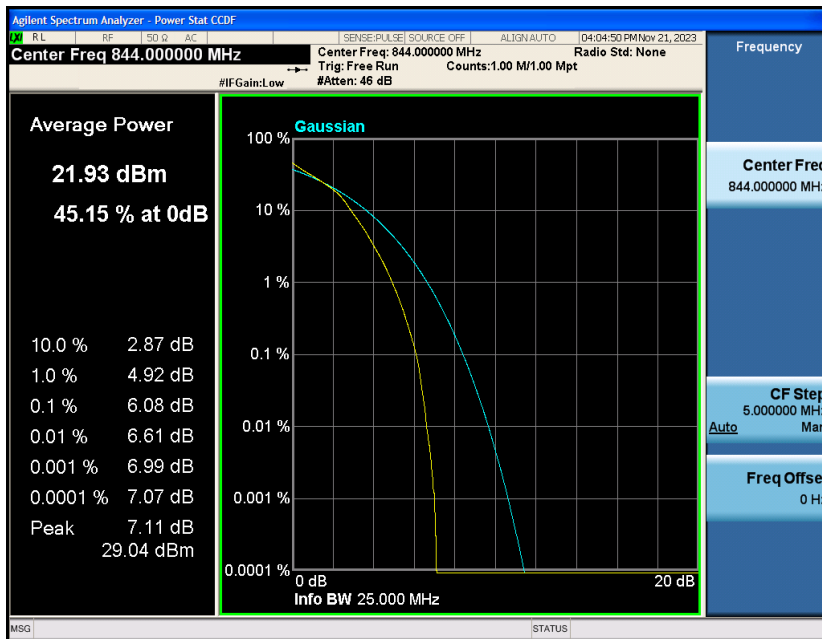

## Appendix C: 26dB Bandwidth and Occupied Bandwidth