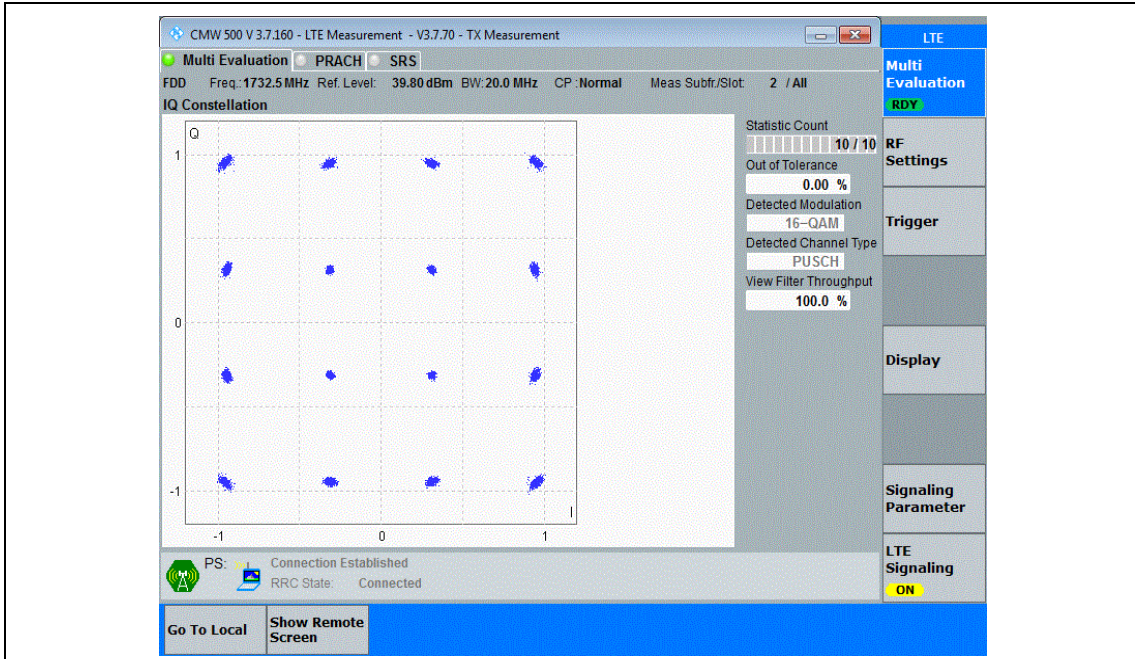

Band4-20MHz-16QAM-20175-100RB#0