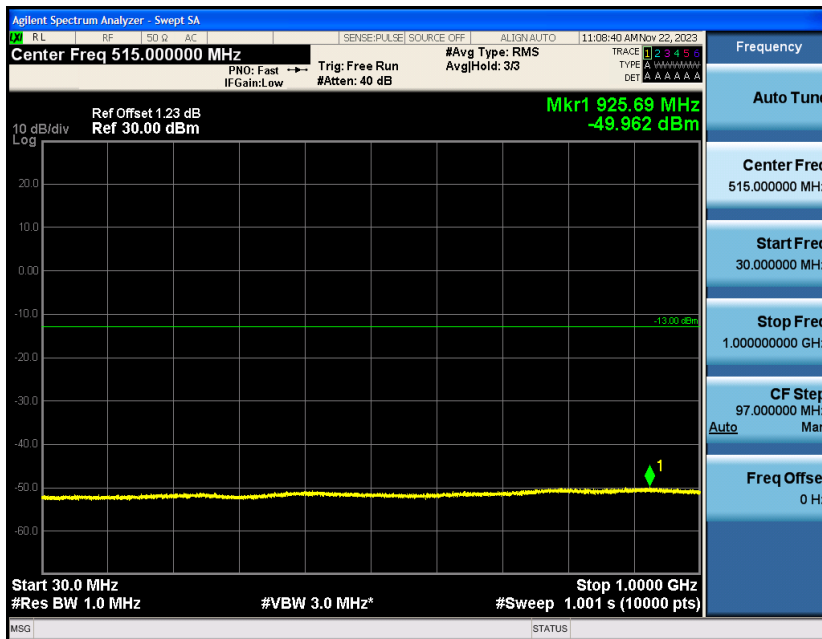

Band4-15MHz-16QAM-2025-1RB#0-Range1:30~1000MHz