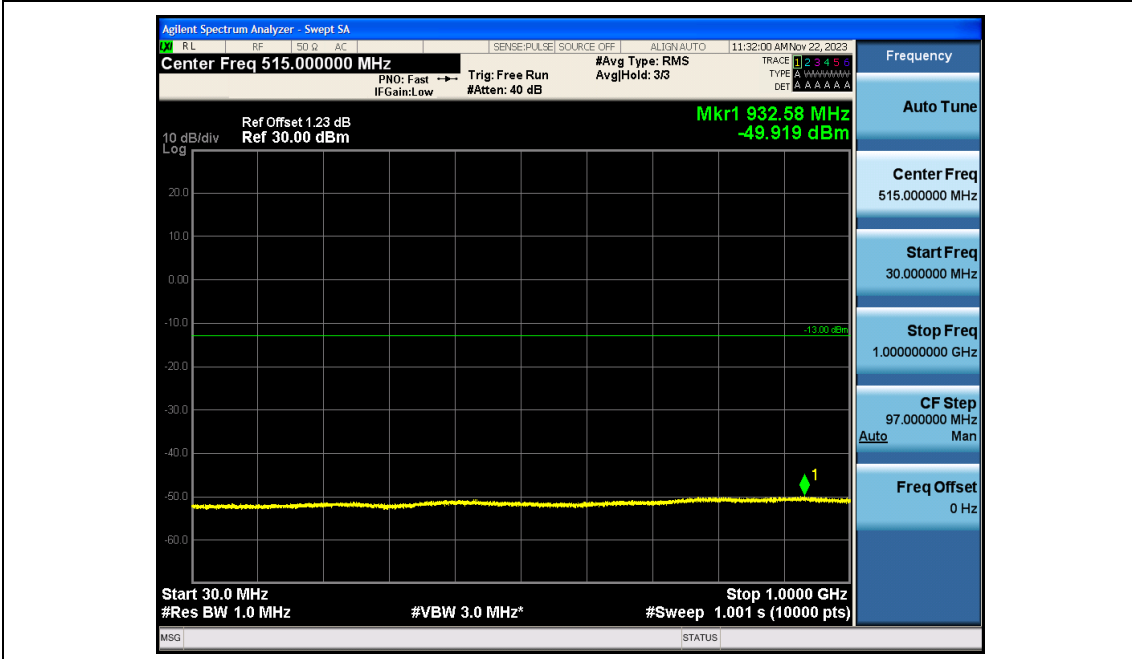

Band4-20MHz-16QAM-20300-1RB#0-Range1:30~1000MHz