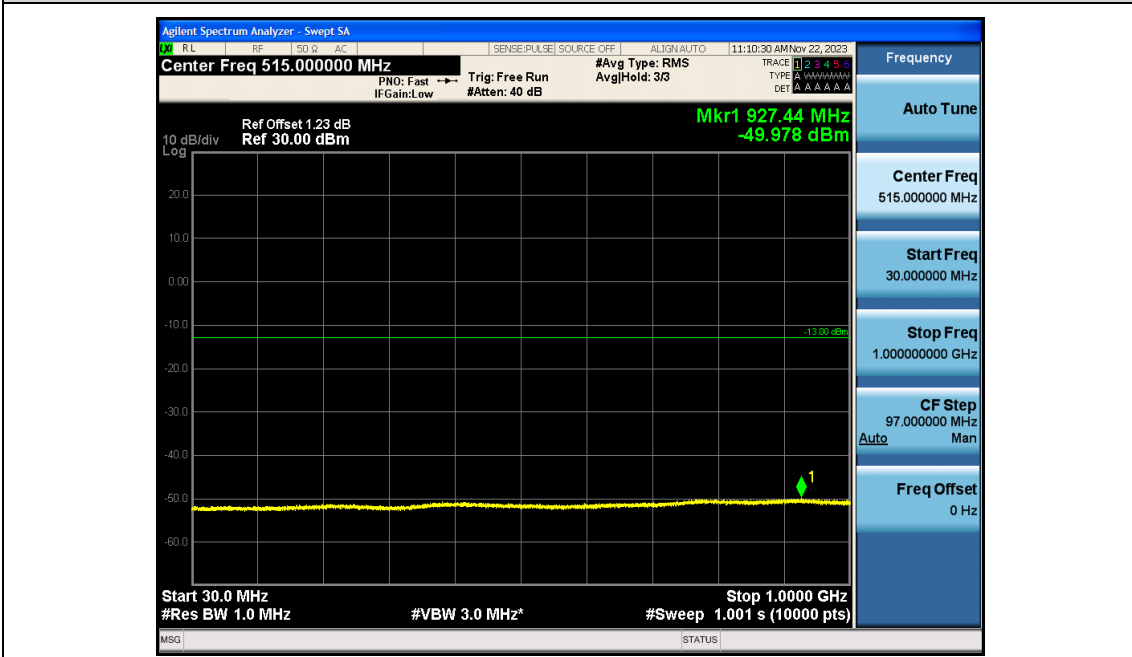

Band4-15MHz-16QAM-20325-1RB#0-Range1:30~1000MHz