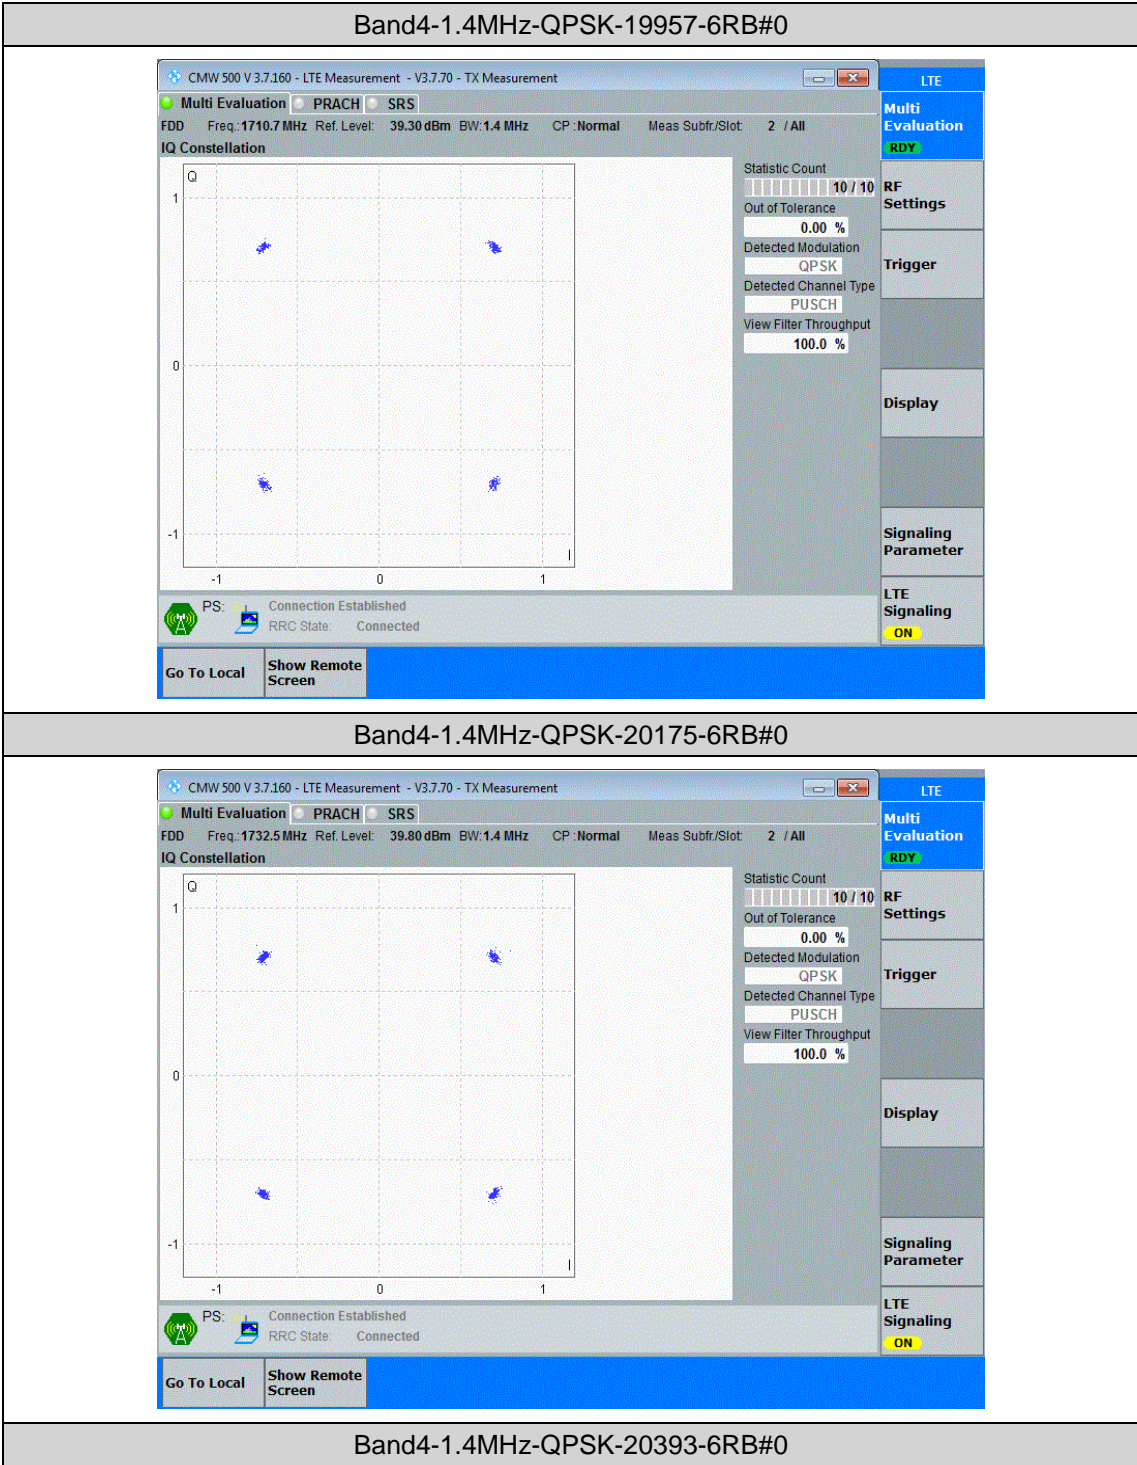

Test Graphs