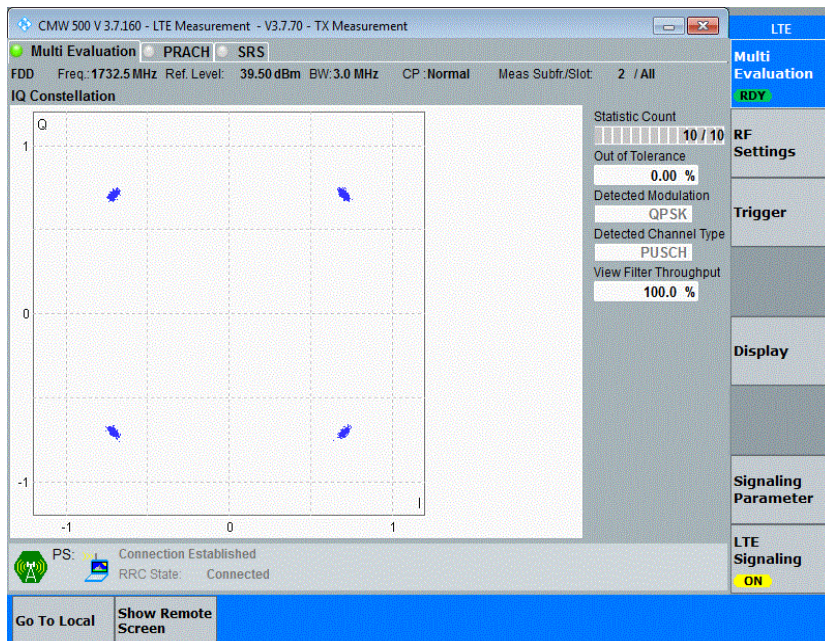

Appendix G: Modulation Characteristics

Test Result

Band	Channel	Result	Verdict
Band4	19957	PASS	PASS
Band4	20175	PASS	PASS
Band4	20393	PASS	PASS
Band4	19957	PASS	PASS
Band4	20175	PASS	PASS
Band4	20393	PASS	PASS
Band4	19965	PASS	PASS
Band4	20175	PASS	PASS
Band4	20385	PASS	PASS
Band4	19965	PASS	PASS
Band4	20175	PASS	PASS
Band4	20385	PASS	PASS
Band4	19975	PASS	PASS
Band4	20175	PASS	PASS
Band4	20375	PASS	PASS
Band4	19975	PASS	PASS
Band4	20175	PASS	PASS
Band4	20375	PASS	PASS
Band4	20000	PASS	PASS
Band4	20175	PASS	PASS
Band4	20350	PASS	PASS
Band4	20000	PASS	PASS
Band4	20175	PASS	PASS
Band4	20350	PASS	PASS
Band4	20025	PASS	PASS
Band4	20175	PASS	PASS
Band4	20325	PASS	PASS
Band4	20025	PASS	PASS
Band4	20175	PASS	PASS
Band4	20325	PASS	PASS
Band4	20050	PASS	PASS
Band4	20175	PASS	PASS
Band4	20300	PASS	PASS
Band4	20050	PASS	PASS
Band4	20175	PASS	PASS
Band4	20300	PASS	PASS

Test Graphs

Band4-1.4MHz-16QAM-19957-6RB#0

Band4-1.4MHz-16QAM-20175-6RB#0

Band4-1.4MHz-16QAM-20393-6RB#0

Band4-3MHz-QPSK-19965-15RB#0

Band4-3MHz-QPSK-20175-15RB#0

Band4-3MHz-QPSK-20385-15RB#0

Band4-3MHz-16QAM-19965-15RB#0