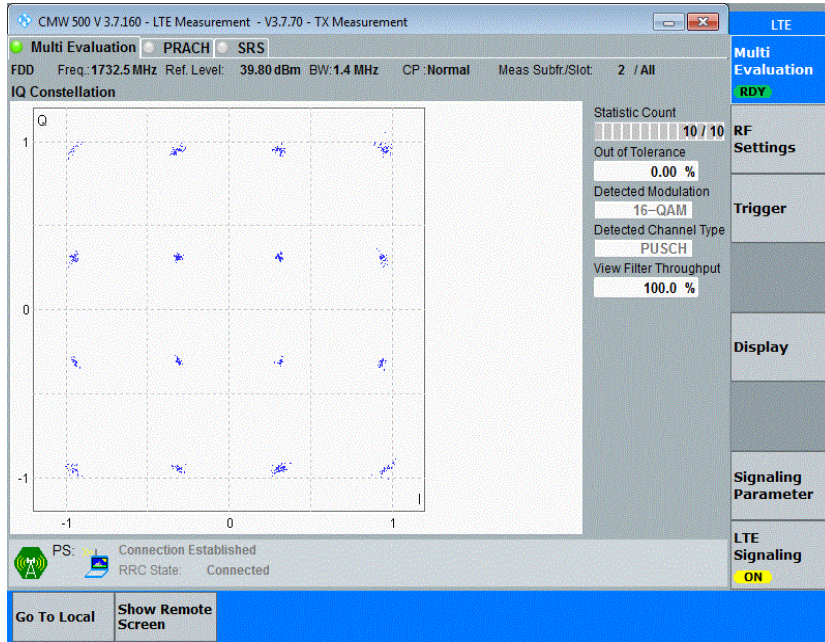

Appendix G: Modulation Characteristics

Test Result

Band	Channel	Result	Verdict
Band4	19957	PASS	PASS
Band4	20175	PASS	PASS
Band4	20393	PASS	PASS
Band4	19957	PASS	PASS
Band4	20175	PASS	PASS
Band4	20393	PASS	PASS
Band4	19965	PASS	PASS
Band4	20175	PASS	PASS
Band4	20385	PASS	PASS
Band4	19965	PASS	PASS
Band4	20175	PASS	PASS
Band4	20385	PASS	PASS
Band4	19975	PASS	PASS
Band4	20175	PASS	PASS
Band4	20375	PASS	PASS
Band4	19975	PASS	PASS
Band4	20175	PASS	PASS
Band4	20375	PASS	PASS
Band4	20000	PASS	PASS
Band4	20175	PASS	PASS
Band4	20350	PASS	PASS
Band4	20000	PASS	PASS
Band4	20175	PASS	PASS
Band4	20350	PASS	PASS
Band4	20025	PASS	PASS
Band4	20175	PASS	PASS
Band4	20325	PASS	PASS
Band4	20025	PASS	PASS
Band4	20175	PASS	PASS
Band4	20325	PASS	PASS
Band4	20050	PASS	PASS
Band4	20175	PASS	PASS
Band4	20300	PASS	PASS
Band4	20050	PASS	PASS
Band4	20175	PASS	PASS
Band4	20300	PASS	PASS

Test Graphs

Band4-1.4MHz-16QAM-19957-6RB#0

Band4-1.4MHz-16QAM-20175-6RB#0

Band4-1.4MHz-16QAM-20393-6RB#0

Band4-3MHz-QPSK-19965-15RB#0

Band4-3MHz-QPSK-20175-15RB#0

Band4-3MHz-QPSK-20385-15RB#0

Band4-3MHz-16QAM-19965-15RB#0