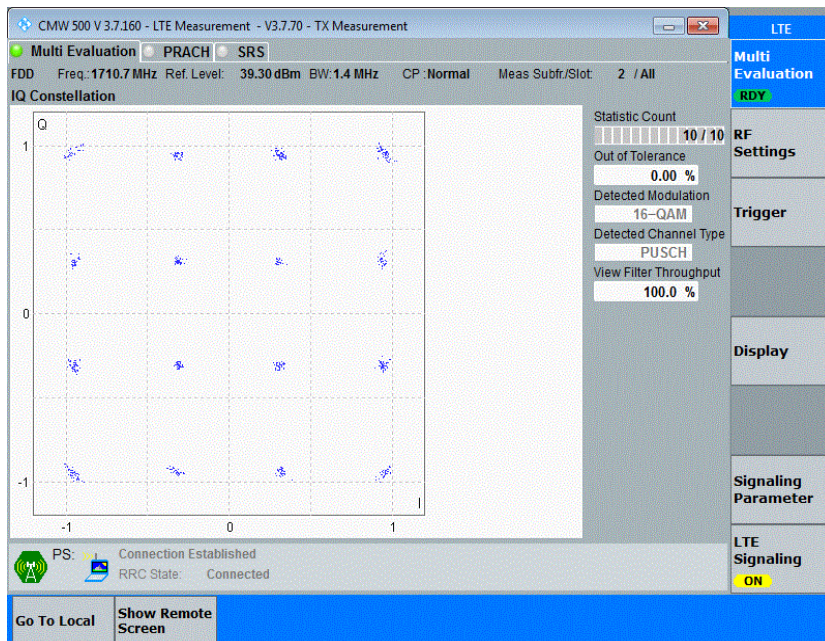

Appendix G: Modulation Characteristics

Test Result

Band	Channel	Result	Verdict
Band4	19957	PASS	PASS
Band4	20175	PASS	PASS
Band4	20393	PASS	PASS
Band4	19957	PASS	PASS
Band4	20175	PASS	PASS
Band4	20393	PASS	PASS
Band4	19965	PASS	PASS
Band4	20175	PASS	PASS
Band4	20385	PASS	PASS
Band4	19965	PASS	PASS
Band4	20175	PASS	PASS
Band4	20385	PASS	PASS
Band4	19975	PASS	PASS
Band4	20175	PASS	PASS
Band4	20375	PASS	PASS
Band4	19975	PASS	PASS
Band4	20175	PASS	PASS
Band4	20375	PASS	PASS
Band4	20000	PASS	PASS
Band4	20175	PASS	PASS
Band4	20350	PASS	PASS
Band4	20000	PASS	PASS
Band4	20175	PASS	PASS
Band4	20350	PASS	PASS
Band4	20025	PASS	PASS
Band4	20175	PASS	PASS
Band4	20325	PASS	PASS
Band4	20025	PASS	PASS
Band4	20175	PASS	PASS
Band4	20325	PASS	PASS
Band4	20050	PASS	PASS
Band4	20175	PASS	PASS
Band4	20300	PASS	PASS
Band4	20050	PASS	PASS
Band4	20175	PASS	PASS
Band4	20300	PASS	PASS

Test Graphs

Band4-1.4MHz-16QAM-19957-6RB#0

Band4-1.4MHz-16QAM-20175-6RB#0

Band4-1.4MHz-16QAM-20393-6RB#0

Band4-3MHz-QPSK-19965-15RB#0

Band4-3MHz-QPSK-20175-15RB#0

Band4-3MHz-QPSK-20385-15RB#0

Band4-3MHz-16QAM-19965-15RB#0