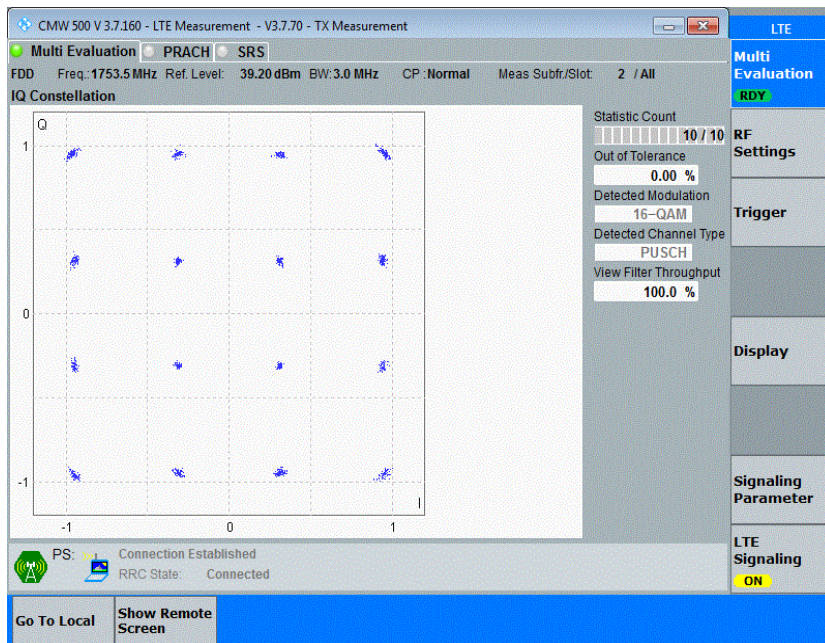

Band4-3MHz-16QAM-20385-15RB#0