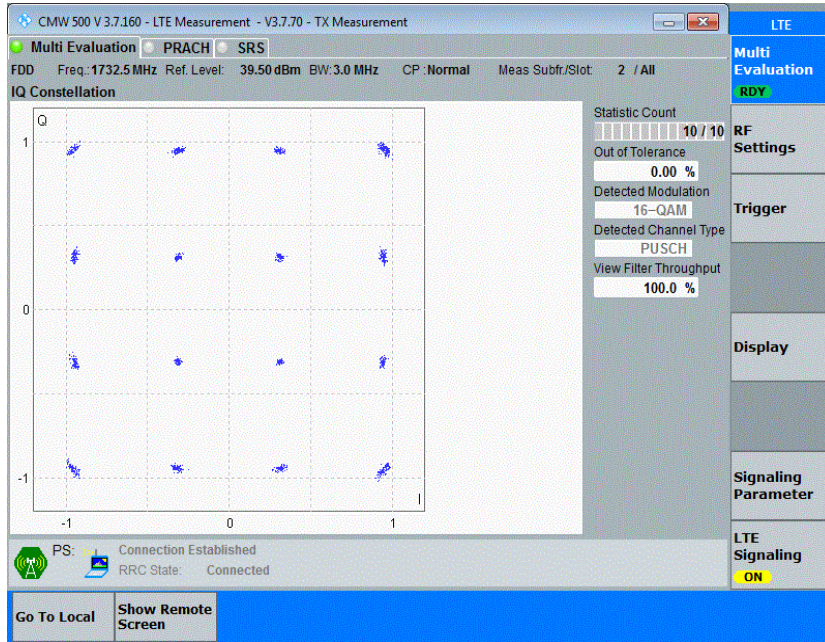

Band4-3MHz-16QAM-20175-15RB#0