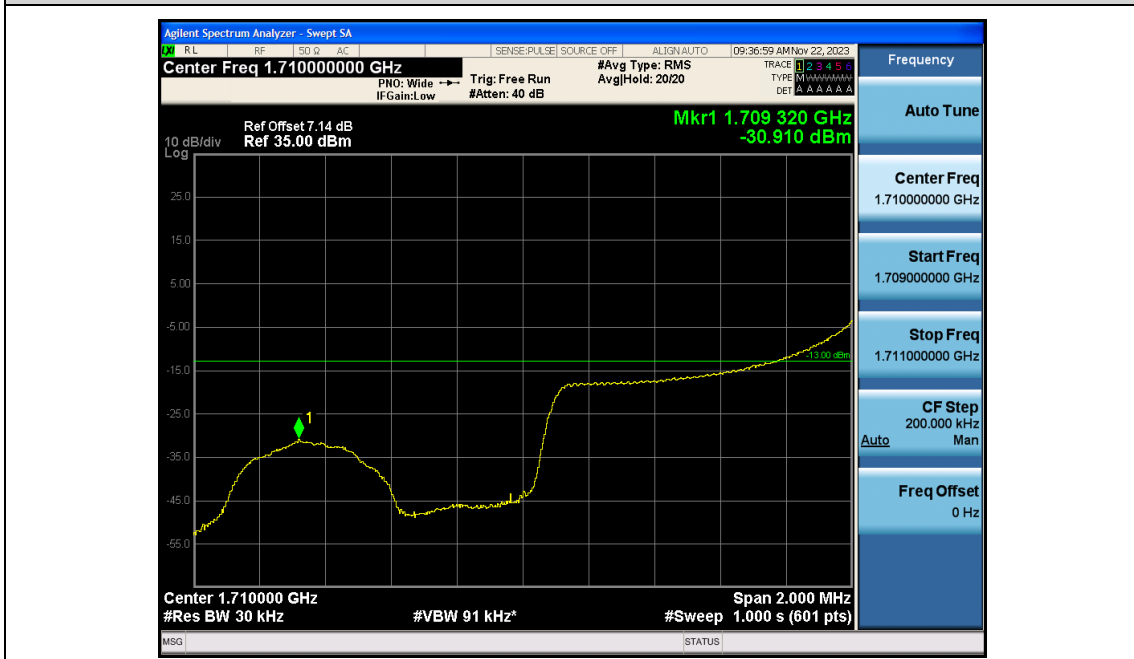

Band4-1.4MHz-QPSK-19957-1RB#5