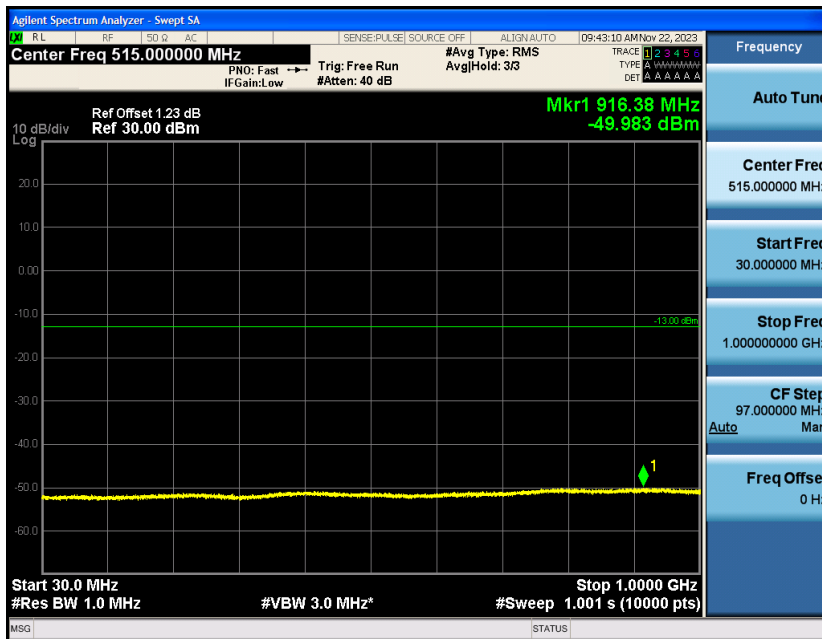

Band4-1.4MHz-16QAM-20175-1RB#0-Range1:30~1000MHz