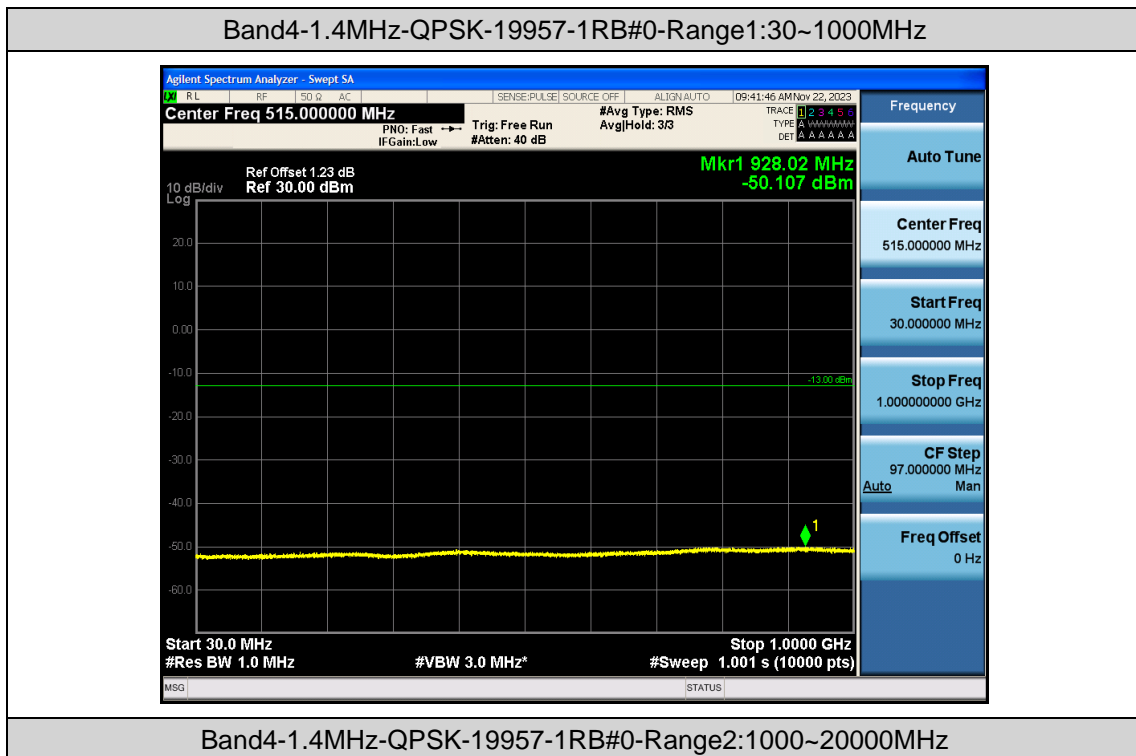

Band 4	20MHz	QPSK	20050	1RB#0	Range2:1000~20000M Hz	-47.6 1	PAS S
Band 4	20MHz	QPSK	20175	1RB#0	Range1:30~1000MHz	-49.9 4	PAS S
Band 4	20MHz	QPSK	20175	1RB#0	Range2:1000~20000M Hz	-47.5 2	PAS S
Band 4	20MHz	QPSK	20300	1RB#0	Range1:30~1000MHz	-50.0 2	PAS S
Band 4	20MHz	QPSK	20300	1RB#0	Range2:1000~20000M Hz	-47.6 1	PAS S
Band 4	20MHz	16QAM	20050	1RB#0	Range1:30~1000MHz	-50.0 4	PAS S
Band 4	20MHz	16QAM	20050	1RB#0	Range2:1000~20000M Hz	-47.6 9	PAS S
Band 4	20MHz	16QAM	20175	1RB#0	Range1:30~1000MHz	-49.9 5	PAS S
Band 4	20MHz	16QAM	20175	1RB#0	Range2:1000~20000M Hz	-47.6 4	PAS S
Band 4	20MHz	16QAM	20300	1RB#0	Range1:30~1000MHz	-49.9 2	PAS S
Band 4	20MHz	16QAM	20300	1RB#0	Range2:1000~20000M Hz	-47.5 9	PAS S

Test Graphs