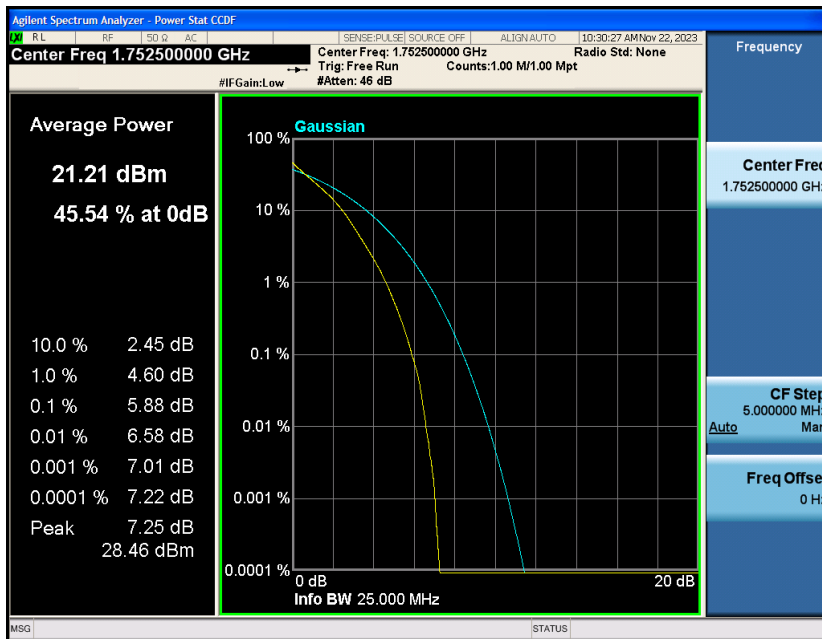

Band4-5MHz-QPSK-20375-25RB#0