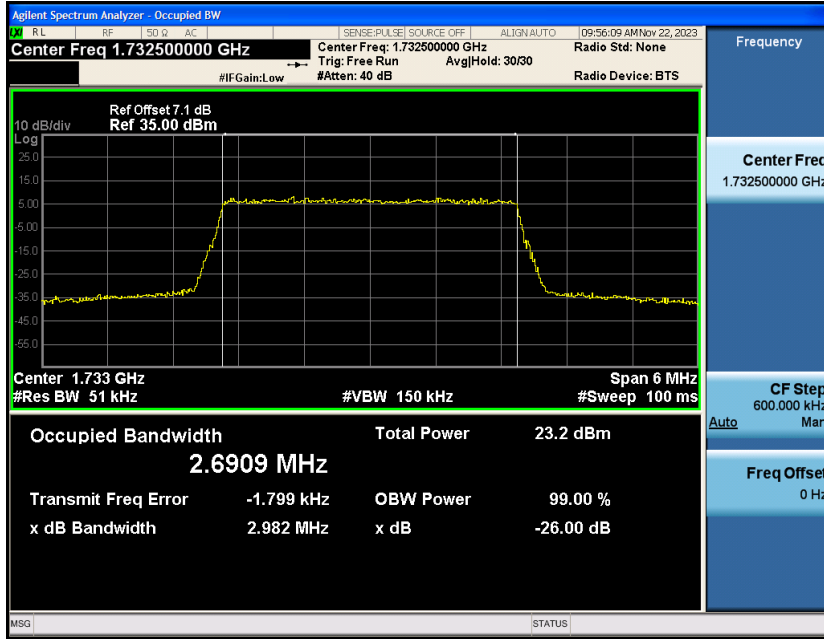

Band4-3MHz-16QAM-20175-15RB#0