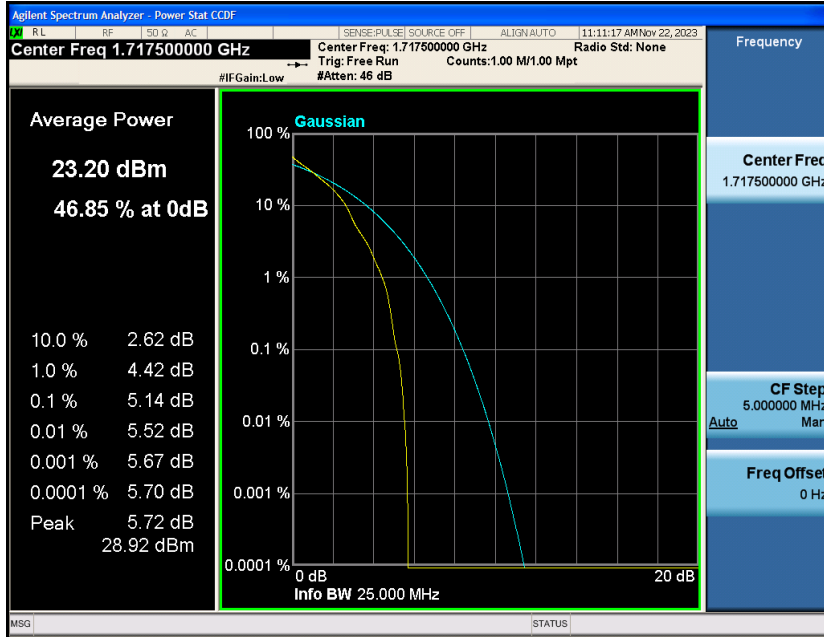

Band4-10MHz-16QAM-20175-50RB#0

Band4-10MHz-16QAM-20350-1RB#0

Band4-10MHz-16QAM-20350-50RB#0

Band4-15MHz-QPSK-20025-1RB#0

Band4-15MHz-QPSK-20025-75RB#0

Band4-15MHz-QPSK-20175-1RB#0

Band4-15MHz-QPSK-20175-75RB#0