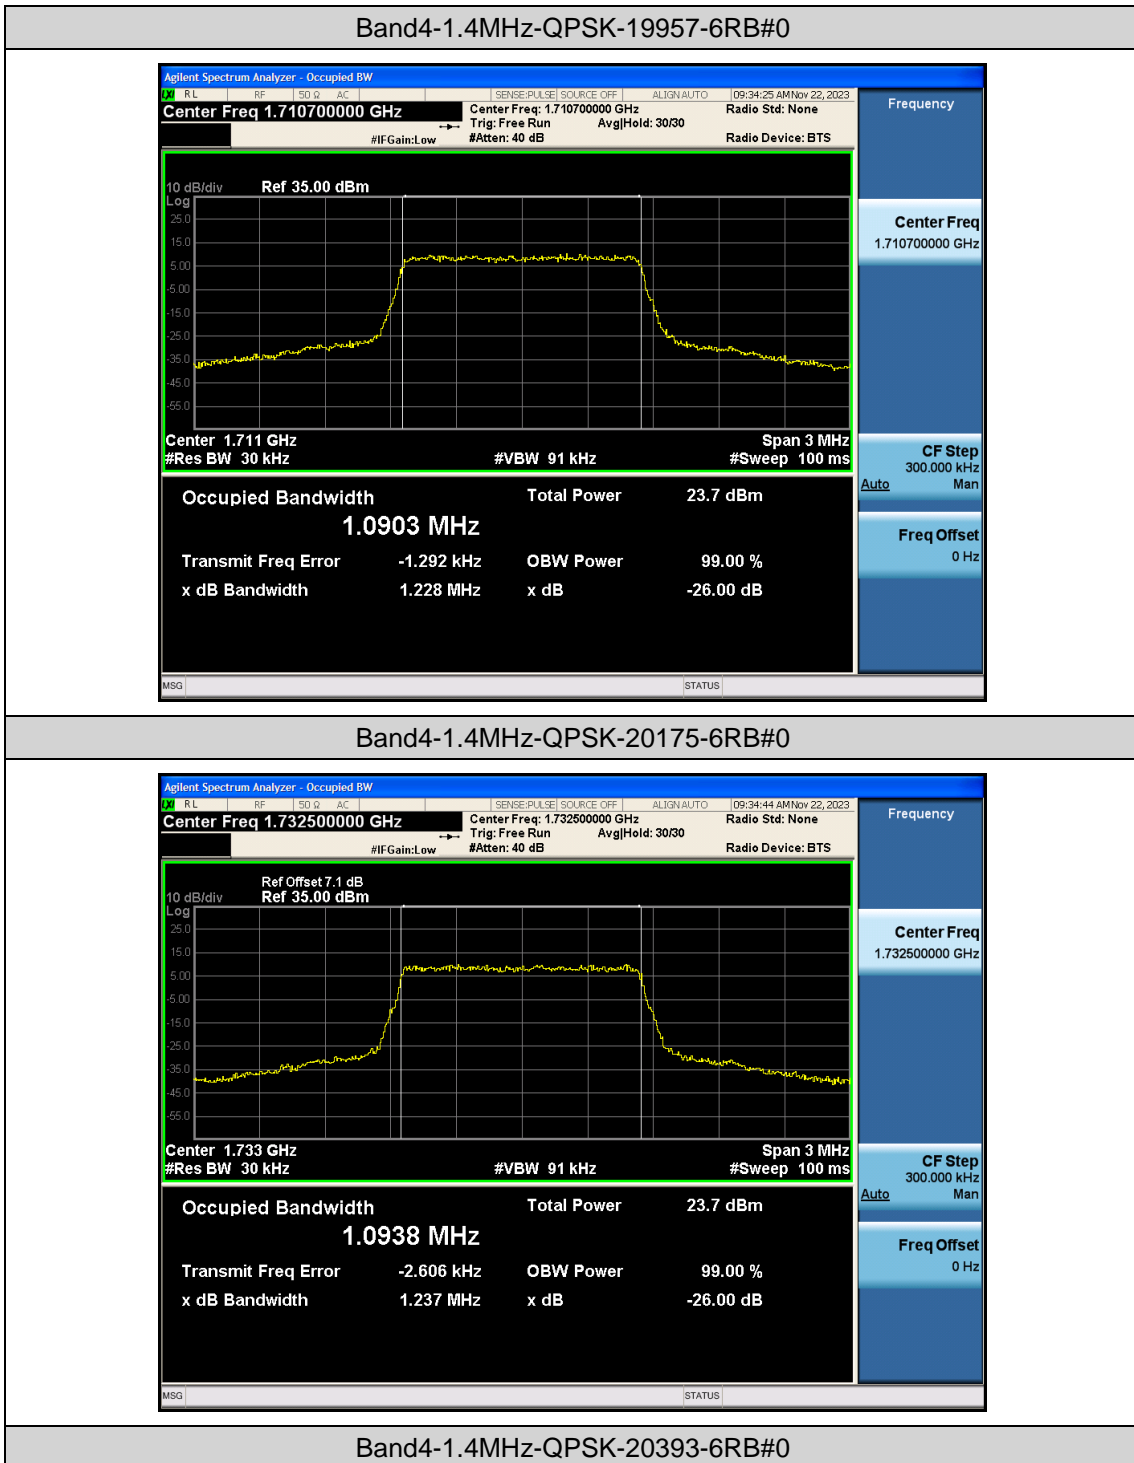

Test Graphs