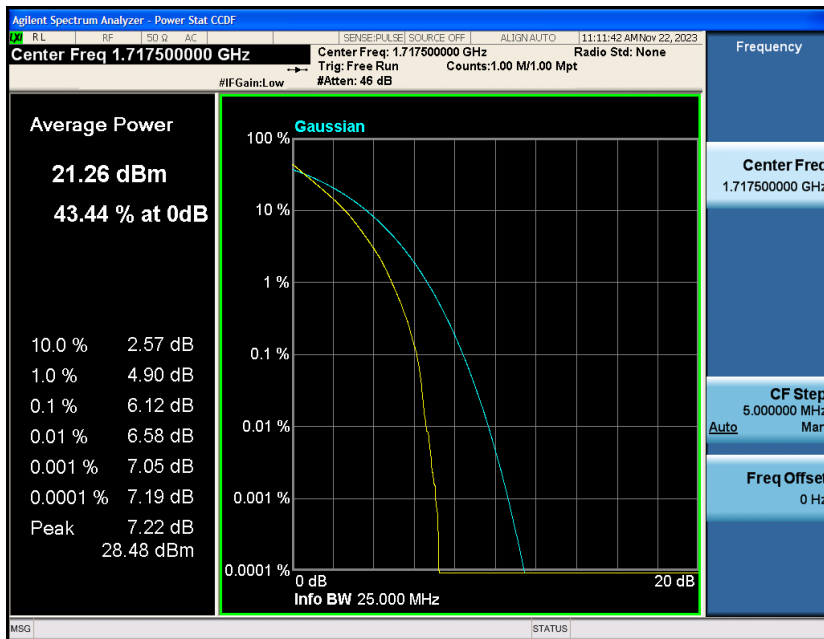

Band4-10MHz-16QAM-20175-50RB#0

Band4-10MHz-16QAM-20350-1RB#0

Band4-10MHz-16QAM-20350-50RB#0

Band4-15MHz-QPSK-20025-1RB#0

Band4-15MHz-QPSK-20025-75RB#0

Band4-15MHz-QPSK-20175-1RB#0

Band4-15MHz-QPSK-20175-75RB#0