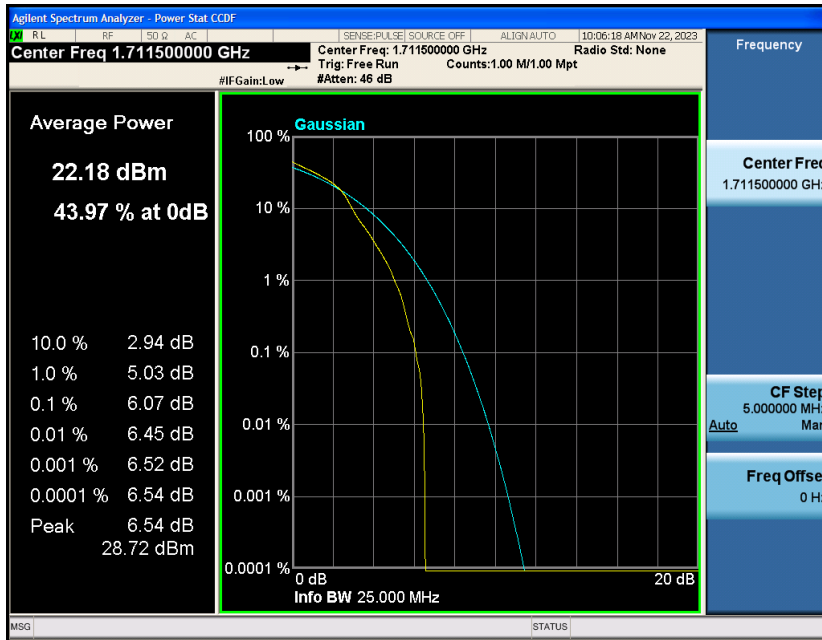

Band4-3MHz-16QAM-19965-1RB#0