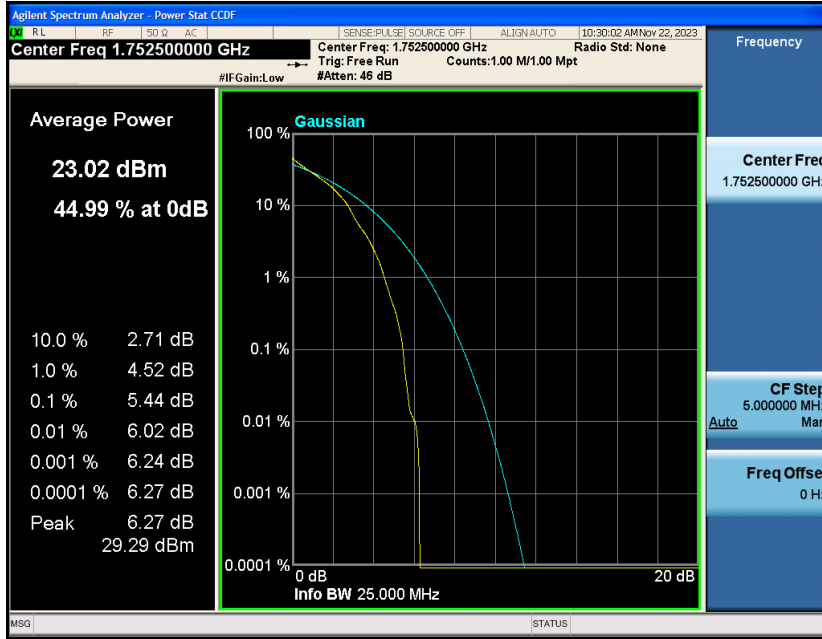

Band4-5MHz-QPSK-20375-1RB#0