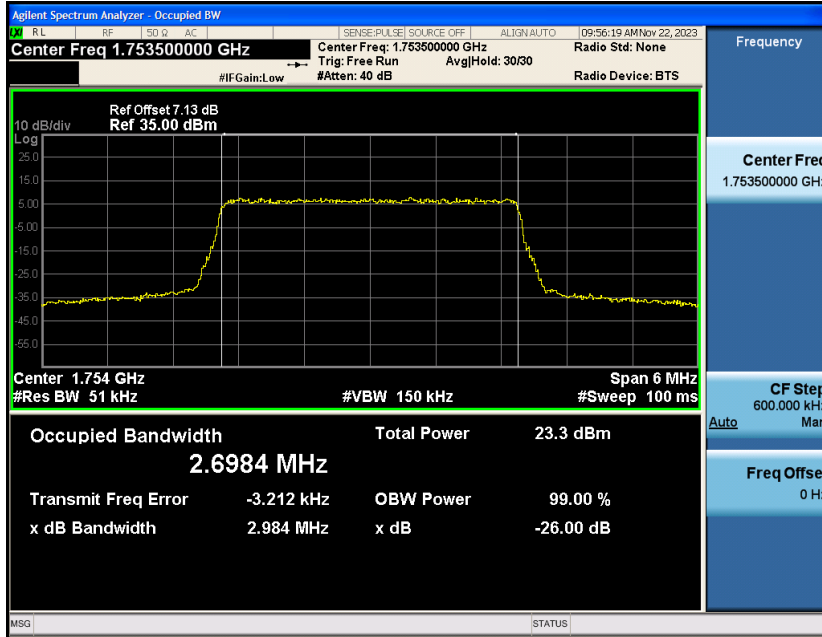

Band4-3MHz-QPSK-20385-15RB#0