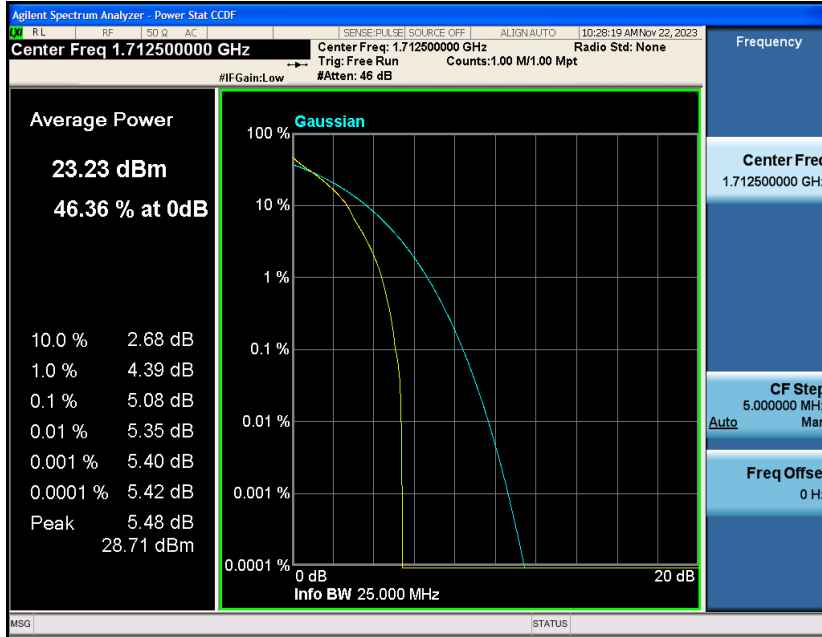

Band4-5MHz-QPSK-19975-1RB#0