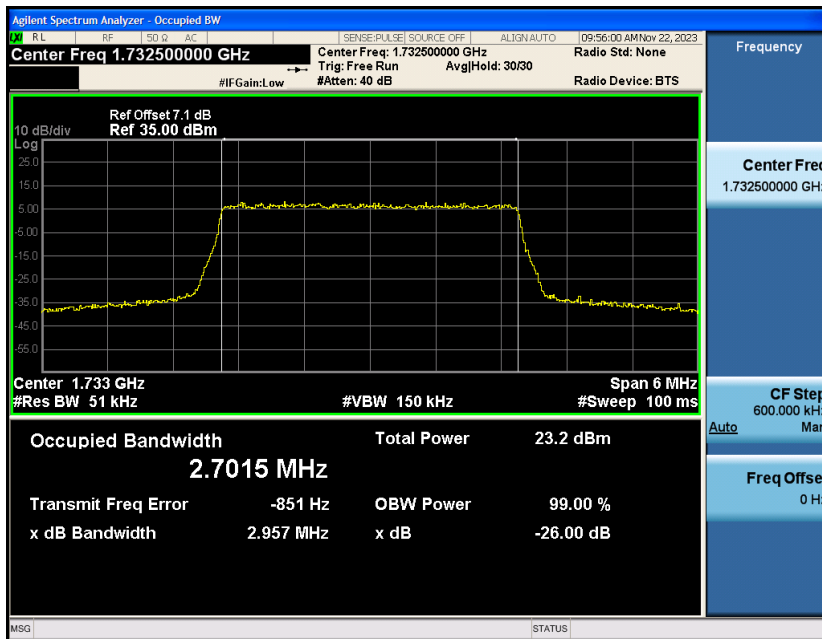

Band4-3MHz-QPSK-20175-15RB#0