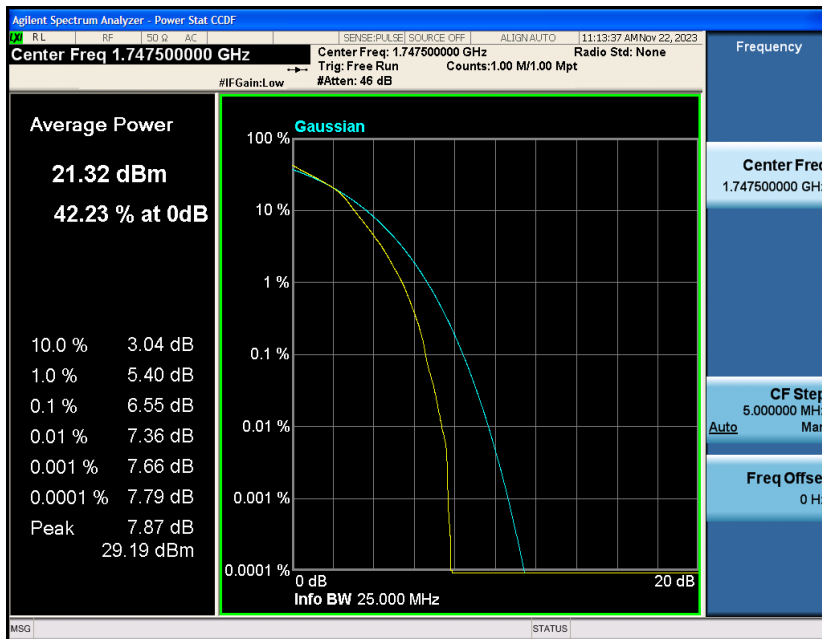

Band4-15MHz-16QAM-20325-75RB#0