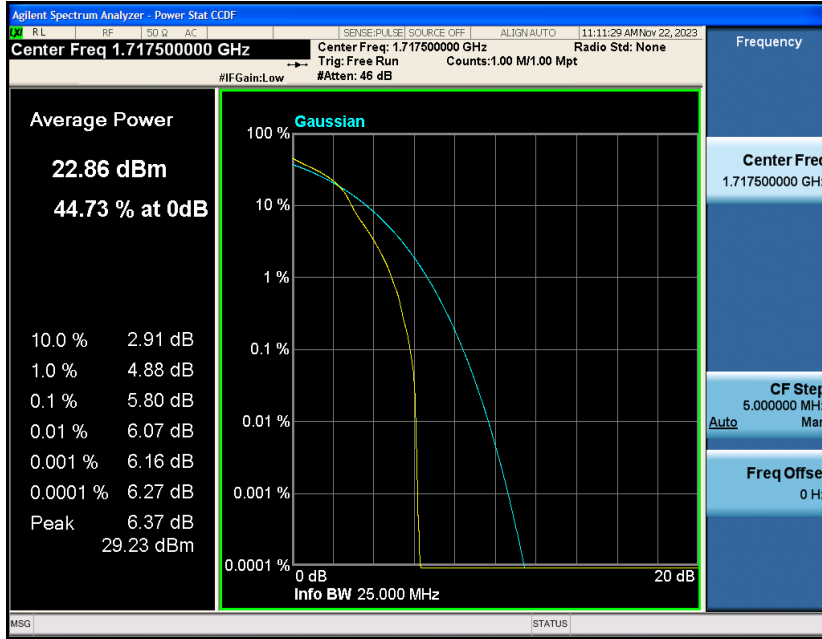

Band4-15MHz-16QAM-20025-1RB#0