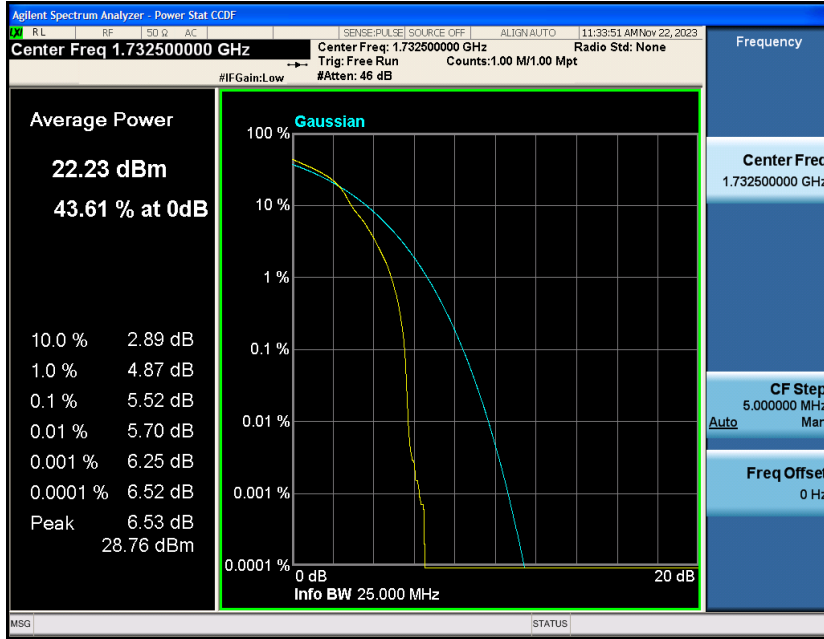

Band4-20MHz-16QAM-20050-1RB#0

Band4-20MHz-16QAM-20050-100RB#0

Band4-20MHz-16QAM-20175-1RB#0

Band4-20MHz-16QAM-20175-100RB#0

Band4-20MHz-16QAM-20300-1RB#0

Band4-20MHz-16QAM-20300-100RB#0

Appendix C: 26dB Bandwidth and Occupied Bandwidth