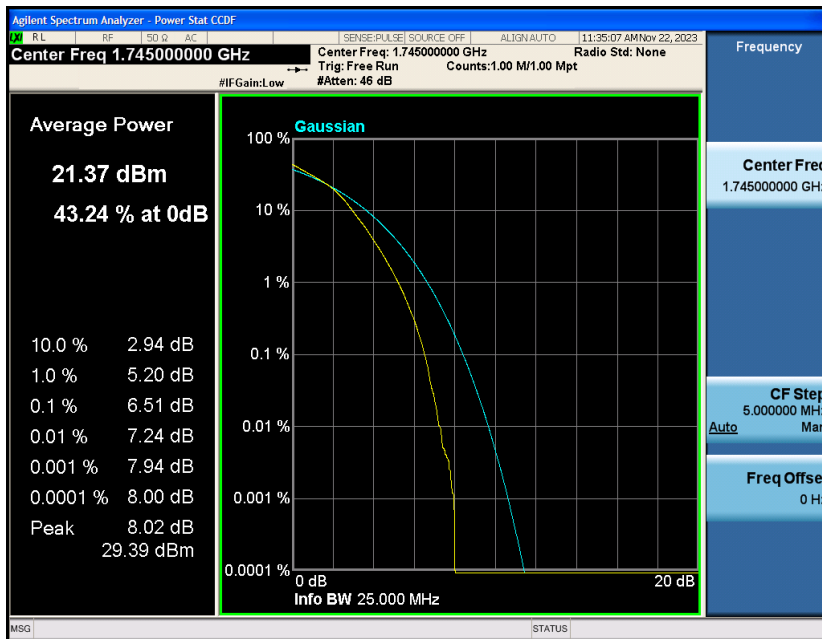

Band4-20MHz-16QAM-20050-1RB#0

Band4-20MHz-16QAM-20050-100RB#0

Band4-20MHz-16QAM-20175-1RB#0

Band4-20MHz-16QAM-20175-100RB#0

Band4-20MHz-16QAM-20300-1RB#0

Band4-20MHz-16QAM-20300-100RB#0

Appendix C: 26dB Bandwidth and Occupied Bandwidth