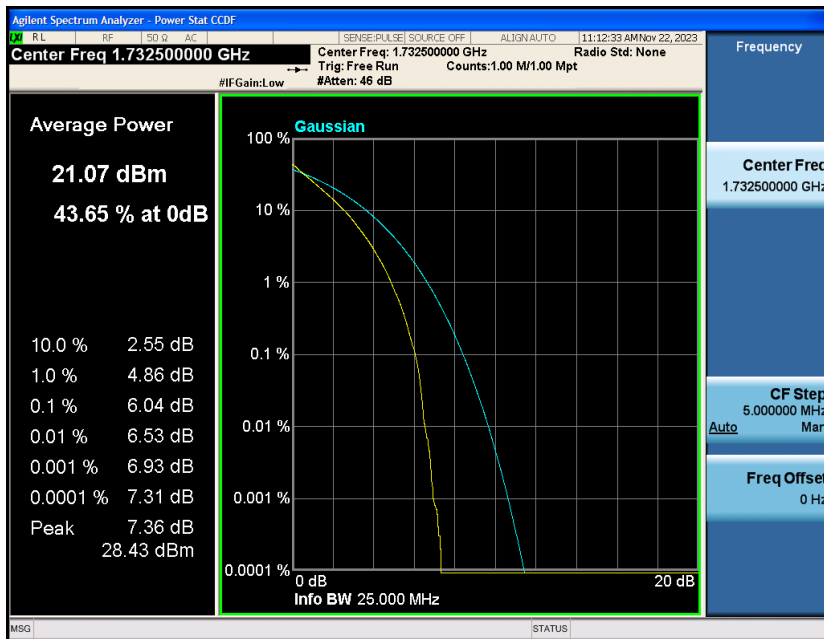

Band4-10MHz-16QAM-20175-50RB#0

Band4-10MHz-16QAM-20350-1RB#0

Band4-10MHz-16QAM-20350-50RB#0

Band4-15MHz-QPSK-20025-1RB#0

Band4-15MHz-QPSK-20025-75RB#0

Band4-15MHz-QPSK-20175-1RB#0

Band4-15MHz-QPSK-20175-75RB#0