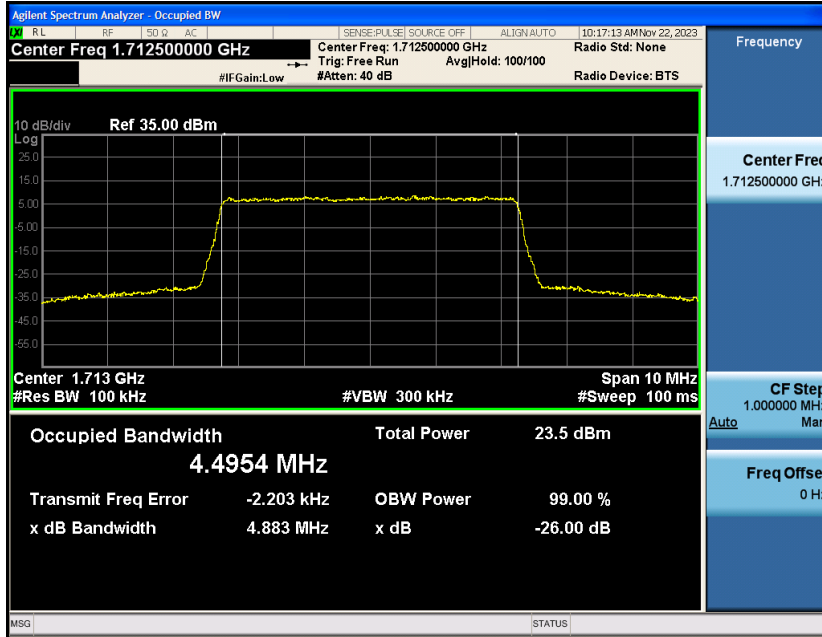

Band4-5MHz-QPSK-19975-25RB#0