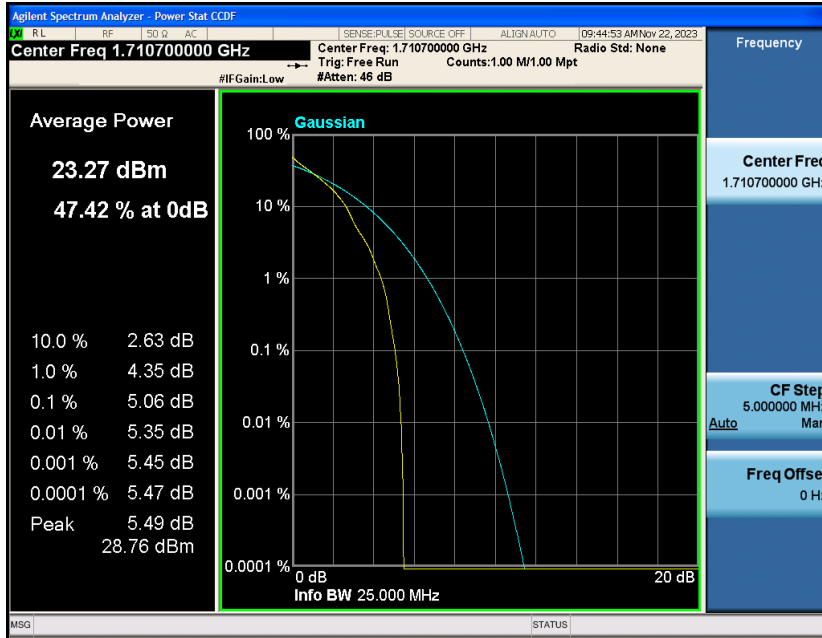

Test Graphs

Band4-1.4MHz-QPSK-19957-1RB#0