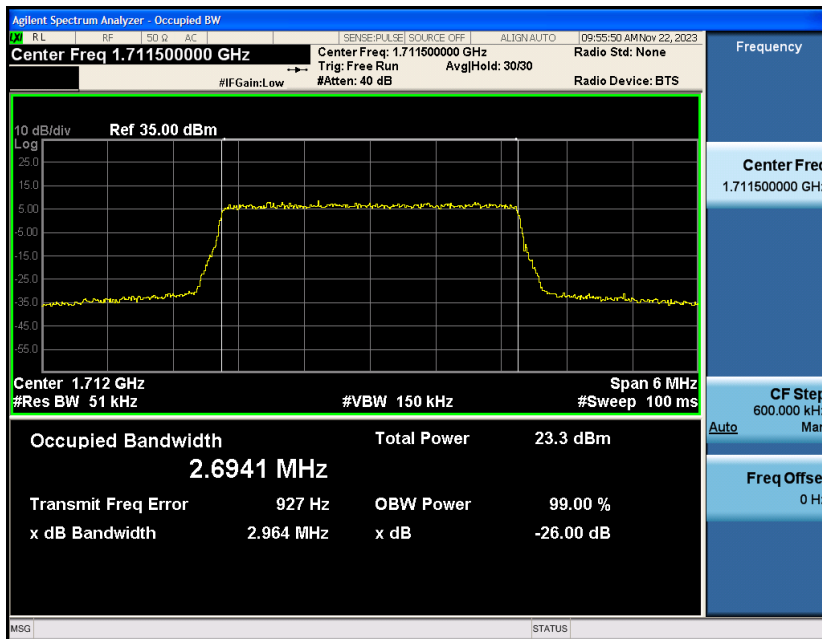

Band4-3MHz-16QAM-19965-15RB#0