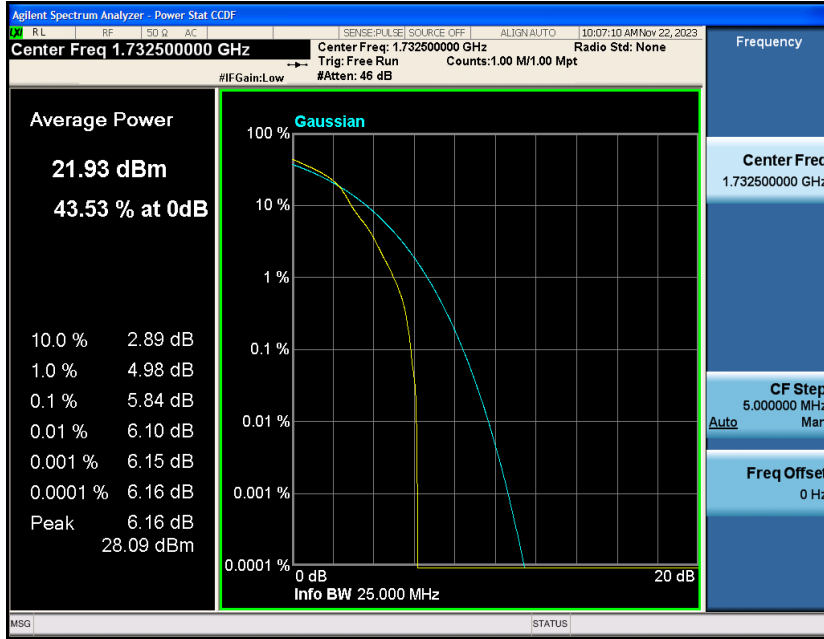

Band4-3MHz-16QAM-20175-1RB#0