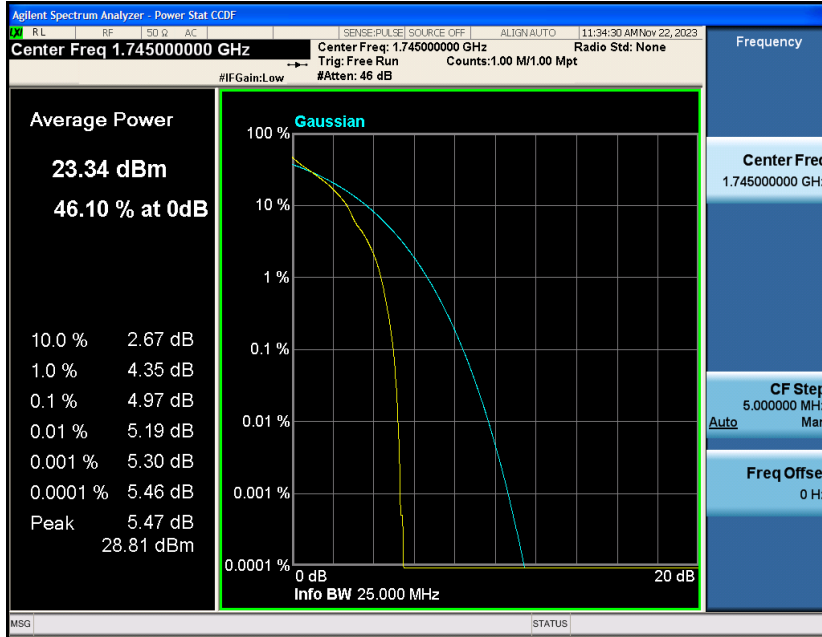

Band4-20MHz-QPSK-20300-1RB#0