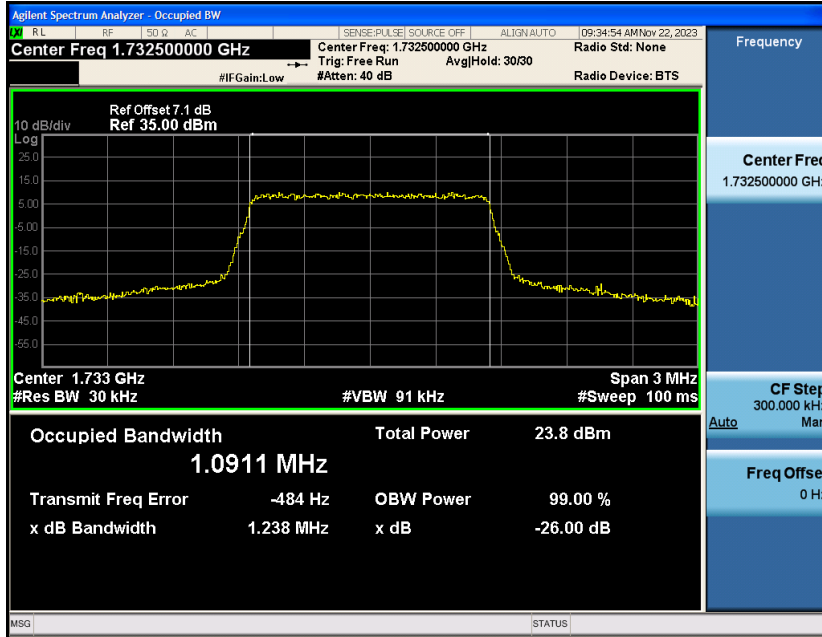

Band4	20MHz	16QAM	20050	100RB#0	17.937	18.98	PASS
Band4	20MHz	16QAM	20175	100RB#0	17.931	19.00	PASS
Band4	20MHz	16QAM	20300	100RB#0	17.984	18.99	PASS

Test Graphs

Band4-1.4MHz-16QAM-19957-6RB#0

Band4-1.4MHz-16QAM-20175-6RB#0