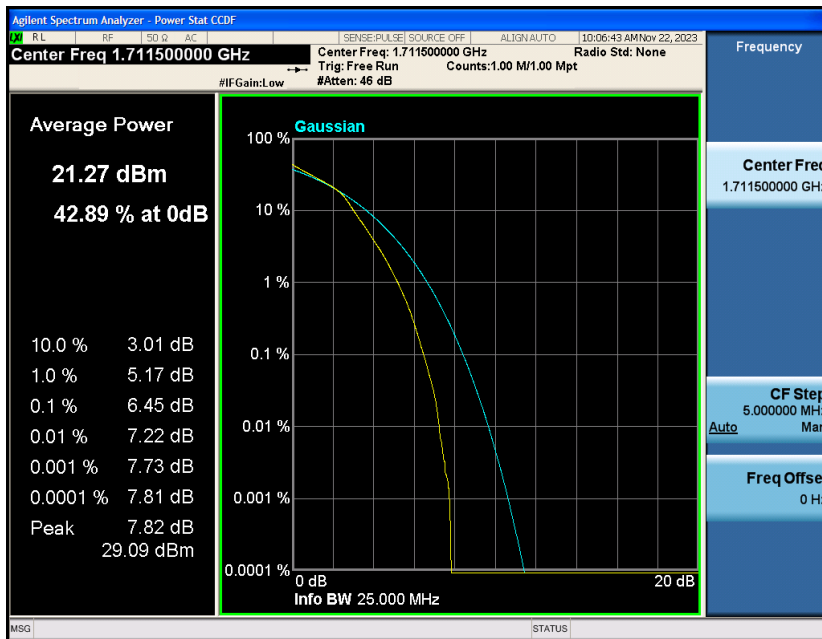

Band4-3MHz-16QAM-19965-15RB#0