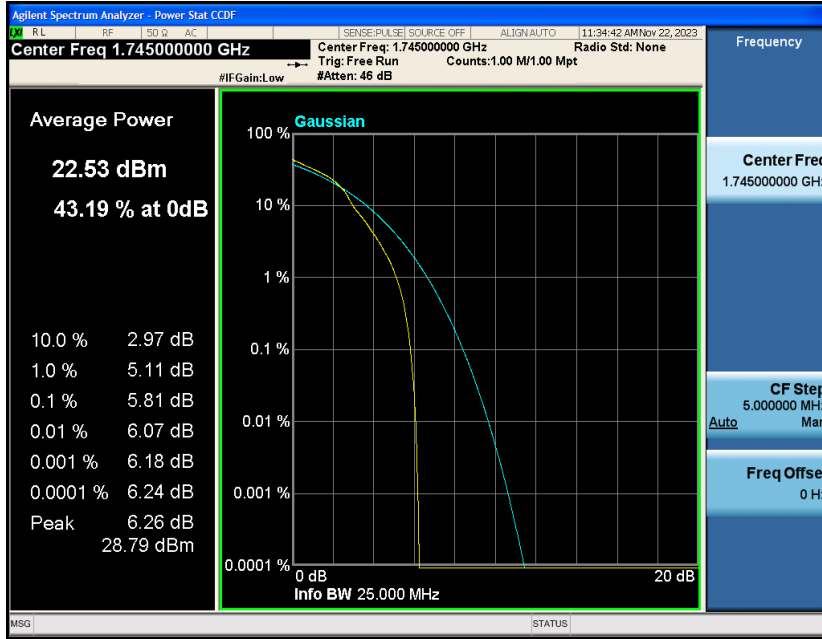

Band4-20MHz-16QAM-20050-1RB#0

Band4-20MHz-16QAM-20050-100RB#0

Band4-20MHz-16QAM-20175-1RB#0

Band4-20MHz-16QAM-20175-100RB#0

Band4-20MHz-16QAM-20300-1RB#0

Band4-20MHz-16QAM-20300-100RB#0

Appendix C: 26dB Bandwidth and Occupied Bandwidth