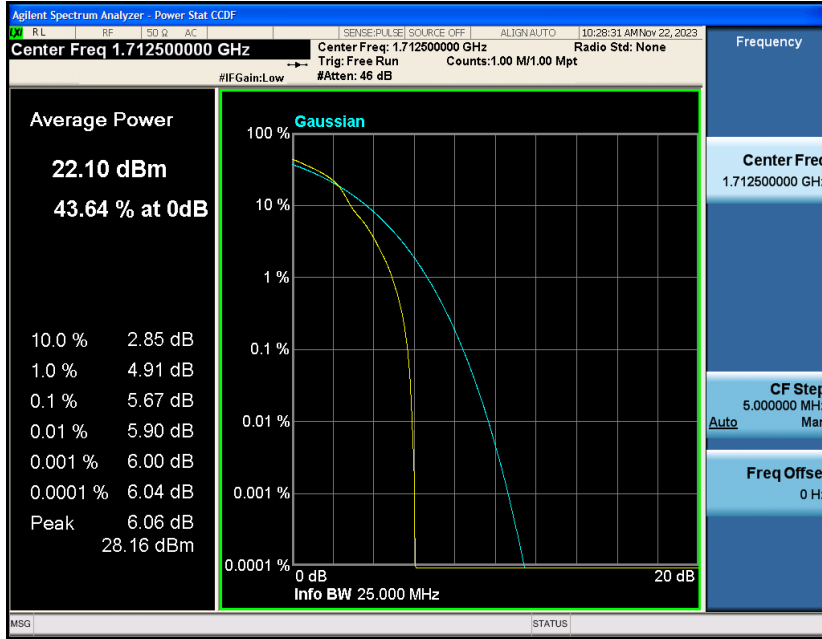

Band4-5MHz-16QAM-19975-1RB#0