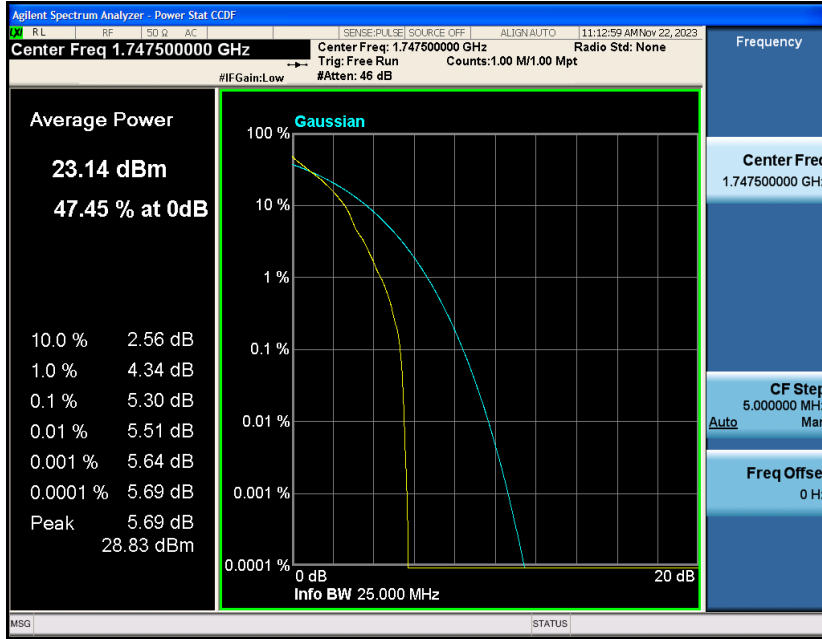

Band4-15MHz-QPSK-20325-1RB#0