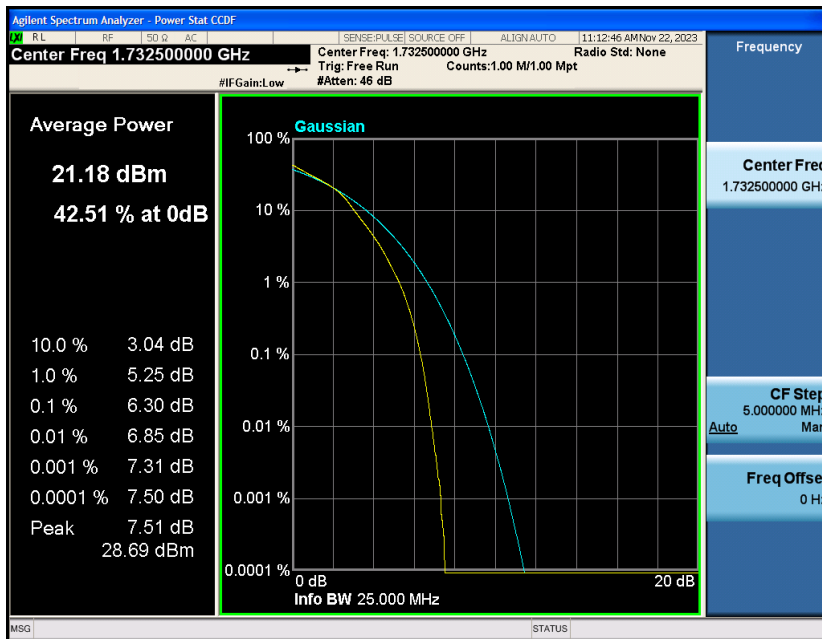

Band4-15MHz-QPSK-20325-1RB#0

Band4-15MHz-QPSK-20325-75RB#0

Band4-15MHz-16QAM-20025-1RB#0

Band4-15MHz-16QAM-20025-75RB#0

Band4-15MHz-16QAM-20175-1RB#0

Band4-15MHz-16QAM-20175-75RB#0

Band4-15MHz-16QAM-20325-1RB#0