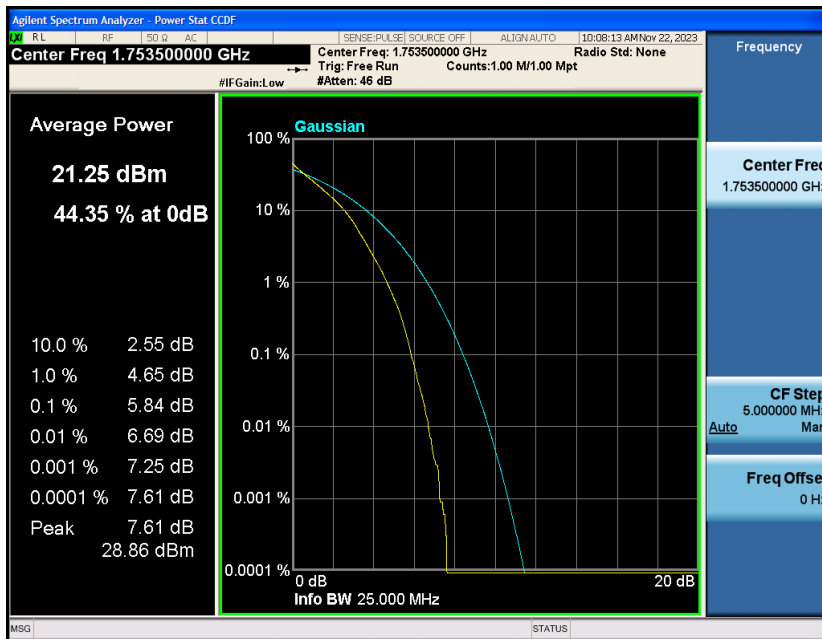

Band4-3MHz-QPSK-20385-15RB#0