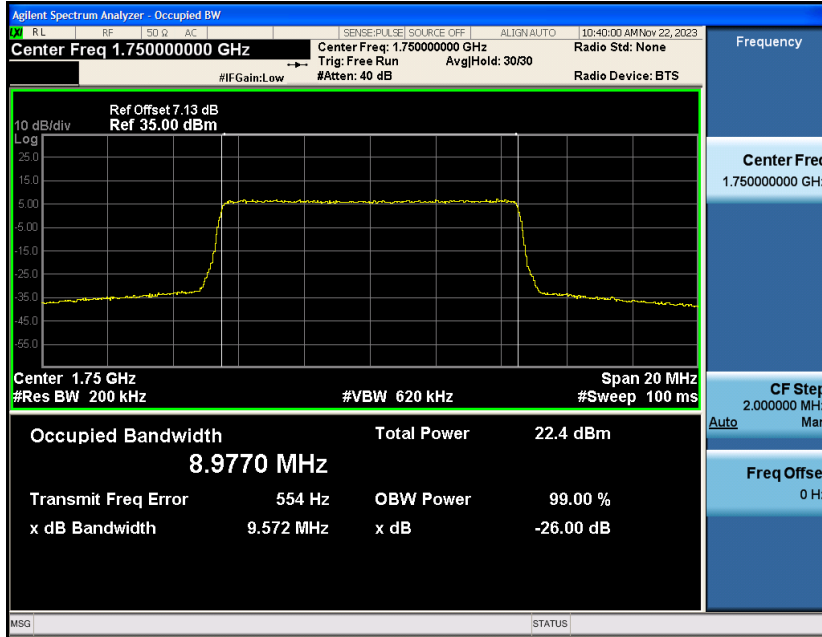

Band4-10MHz-QPSK-20350-50RB#0