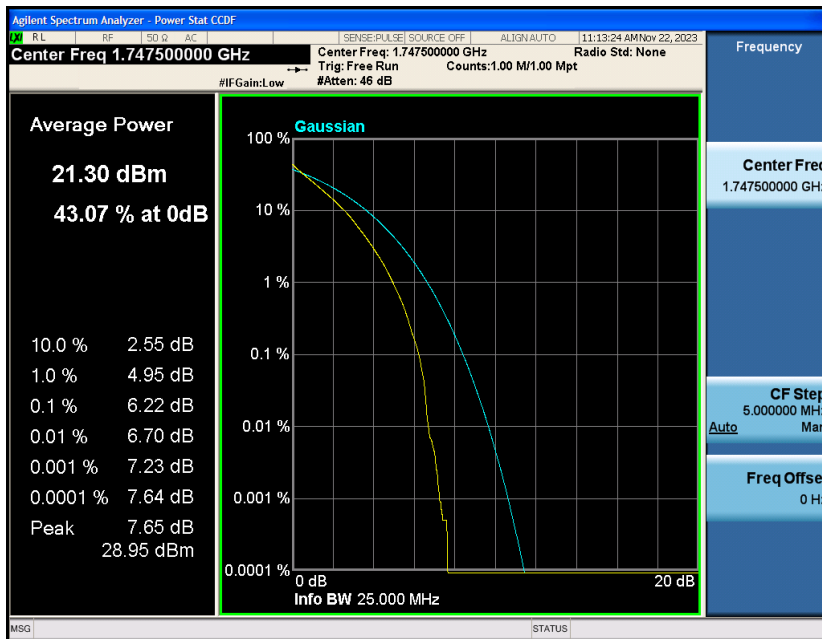

Band4-15MHz-QPSK-20325-75RB#0