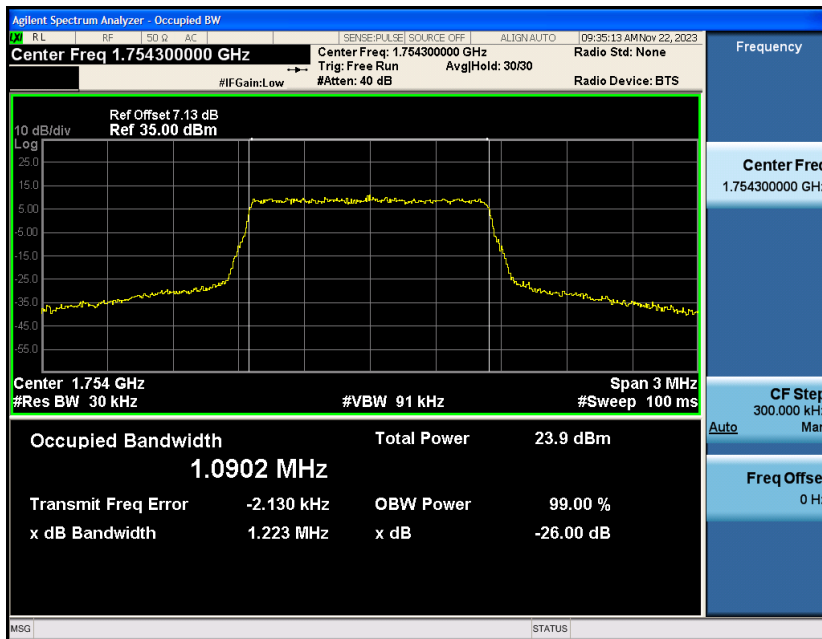

Band4-1.4MHz-16QAM-20393-6RB#0