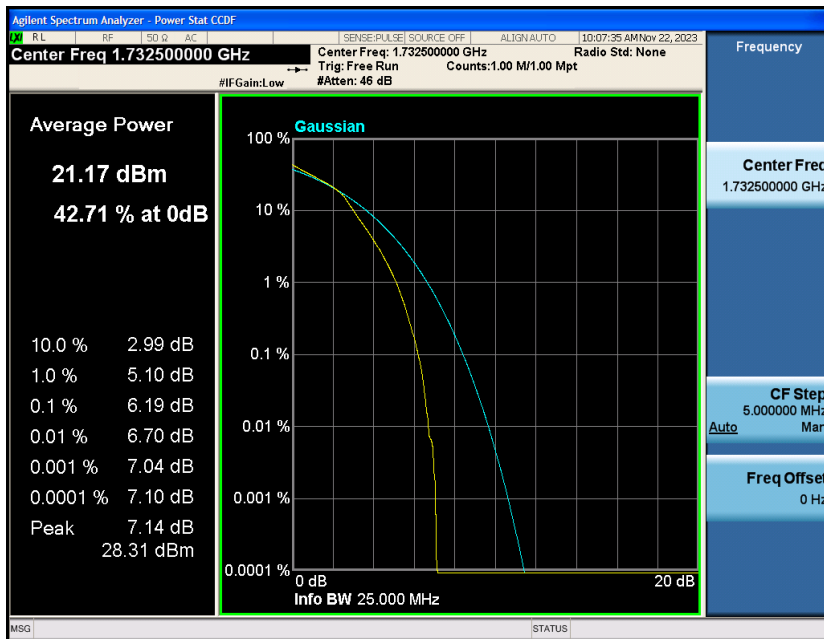

Band4-3MHz-16QAM-20175-15RB#0