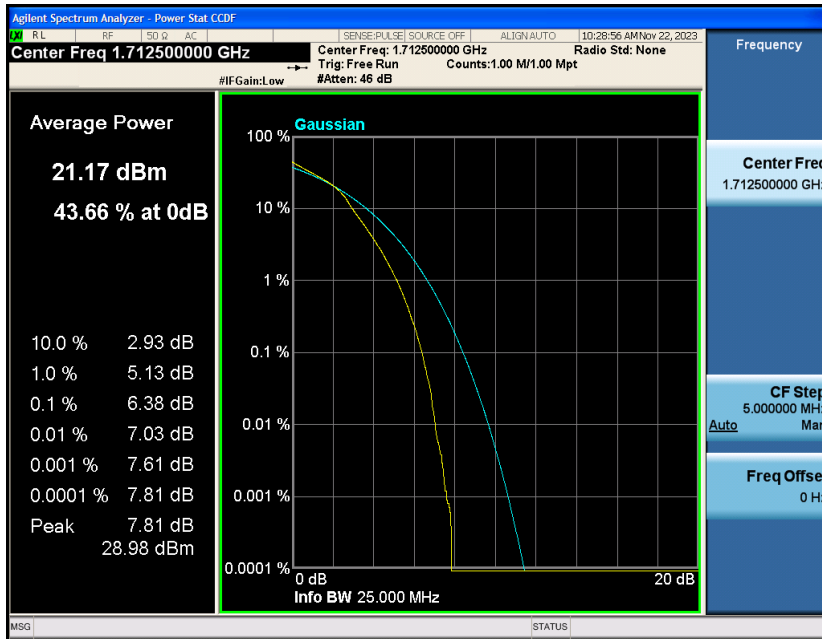

Band4-5MHz-16QAM-19975-25RB#0