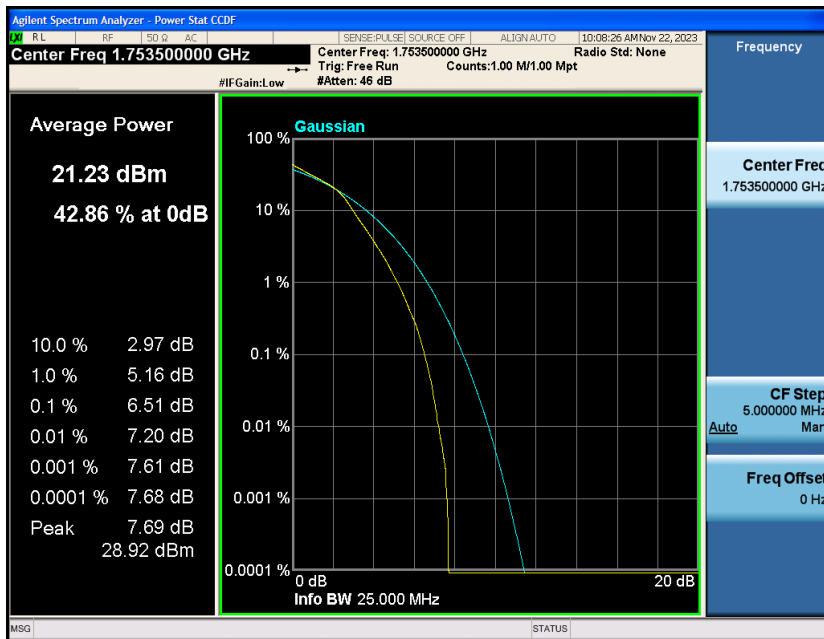

Band4-3MHz-16QAM-20385-15RB#0