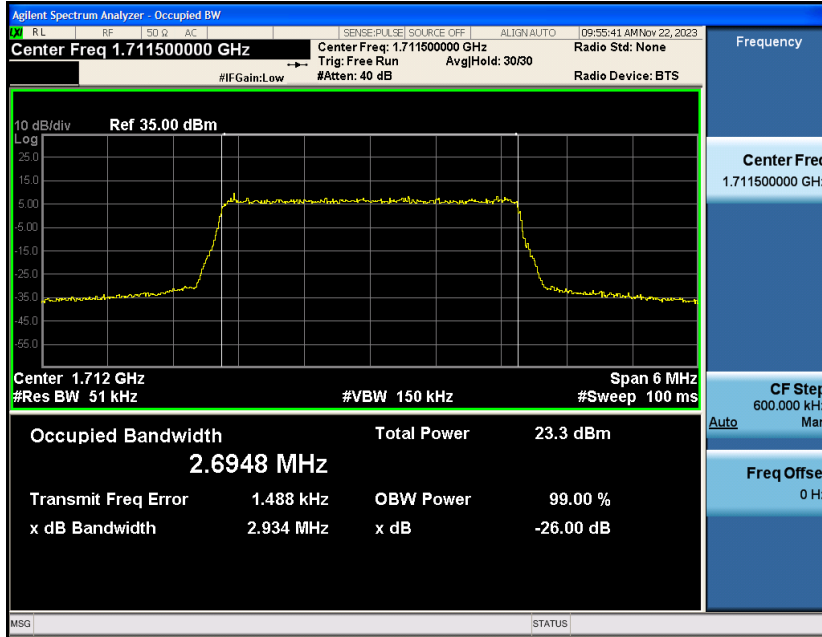

Band4-3MHz-QPSK-19965-15RB#0