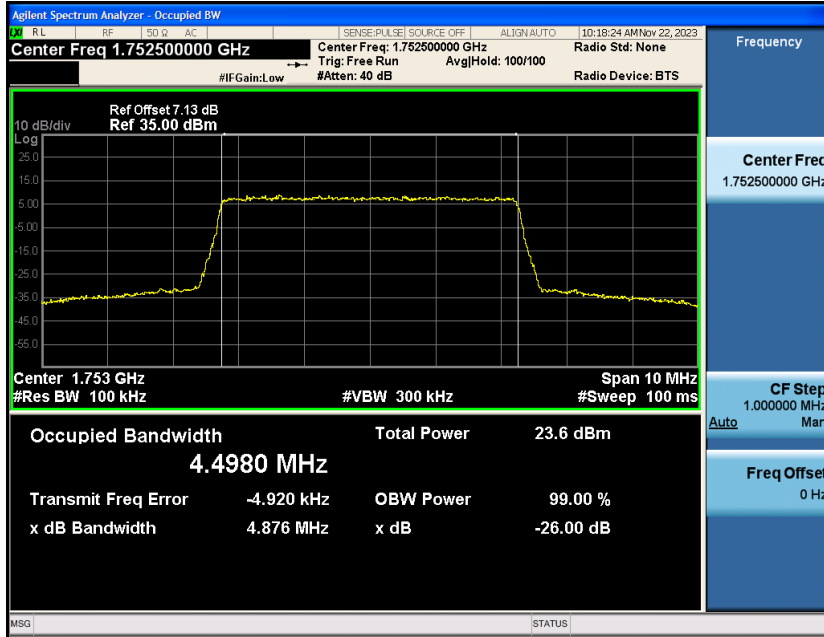

Band4-5MHz-QPSK-20375-25RB#0