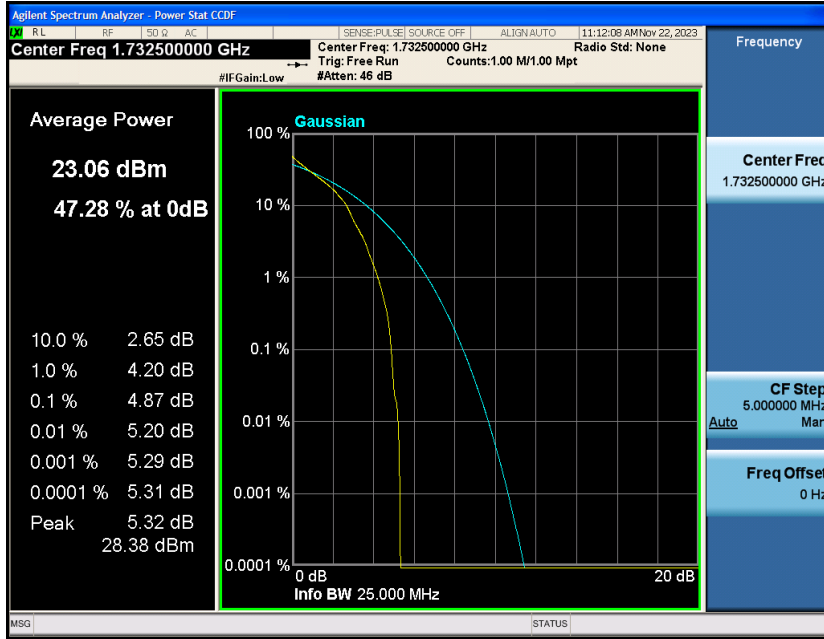

Band4-10MHz-16QAM-20175-50RB#0

Band4-10MHz-16QAM-20350-1RB#0

Band4-10MHz-16QAM-20350-50RB#0

Band4-15MHz-QPSK-20025-1RB#0

Band4-15MHz-QPSK-20025-75RB#0

Band4-15MHz-QPSK-20175-1RB#0

Band4-15MHz-QPSK-20175-75RB#0