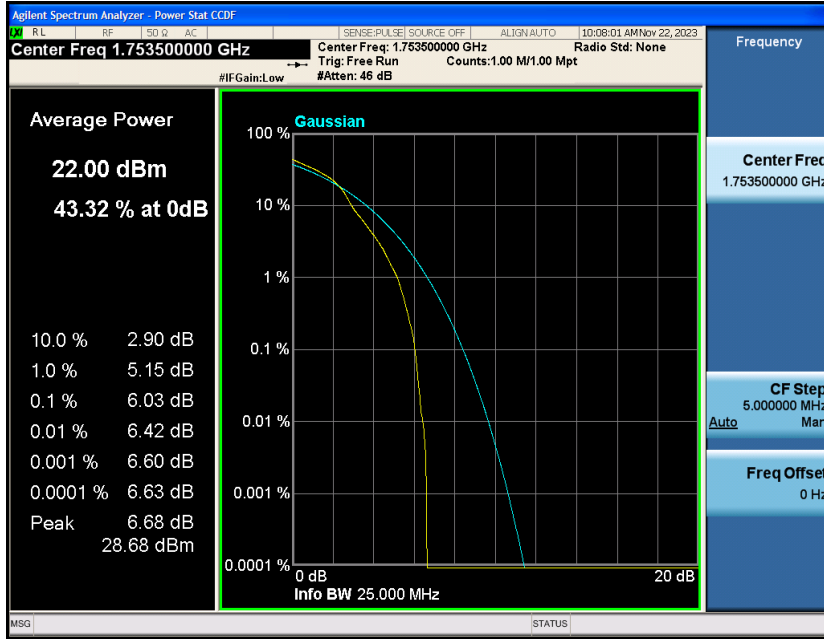

Band4-3MHz-16QAM-20385-1RB#0