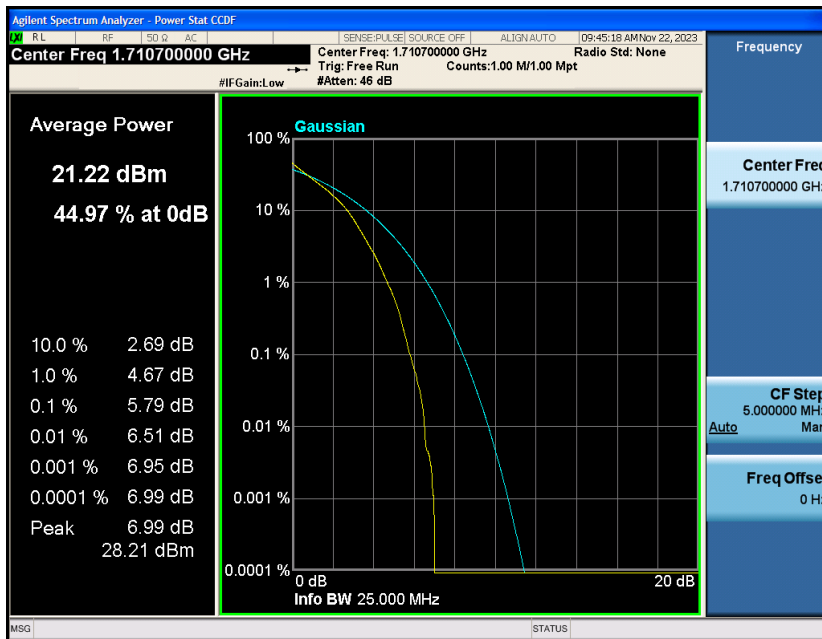

Band4-1.4MHz-QPSK-19957-6RB#0