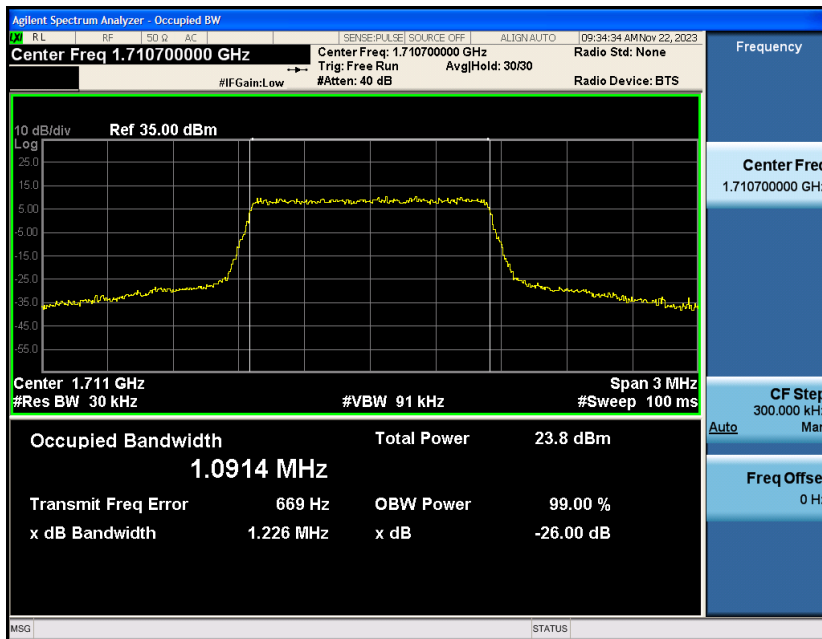

Band4-1.4MHz-16QAM-19957-6RB#0