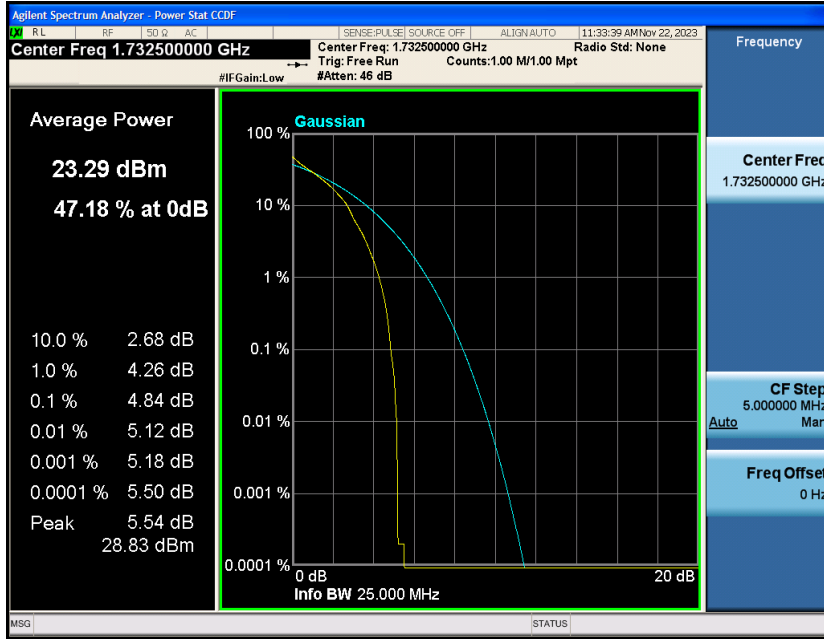

Band4-20MHz-QPSK-20175-1RB#0