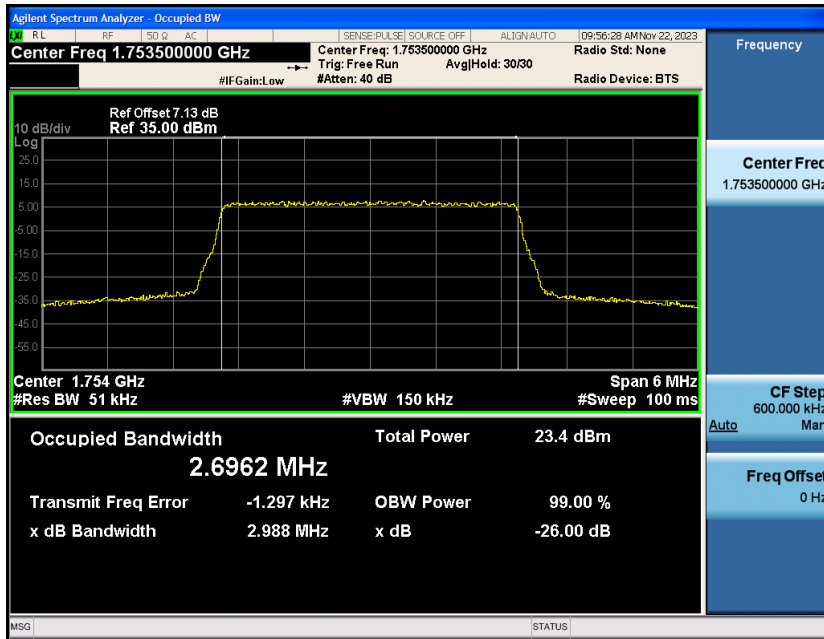

Band4-3MHz-16QAM-20385-15RB#0