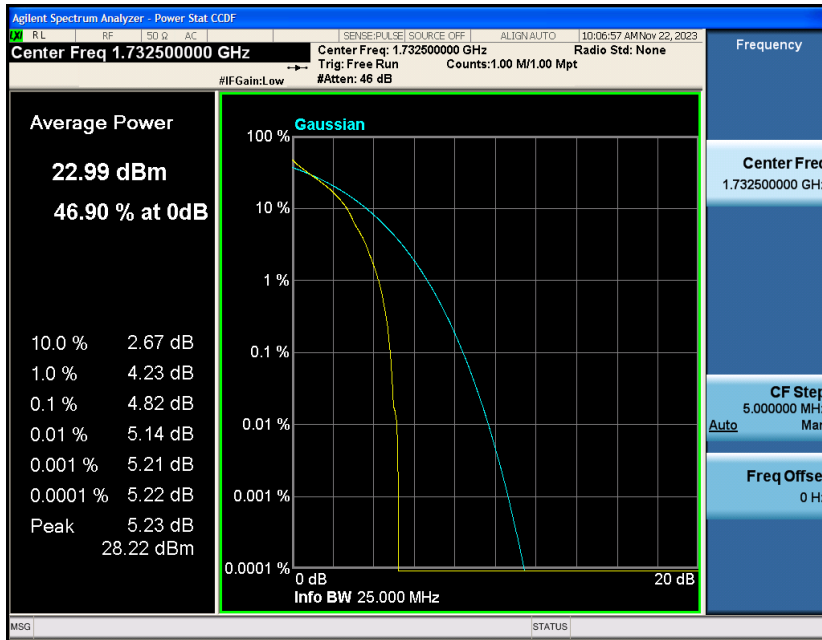

Band4-3MHz-QPSK-20175-1RB#0