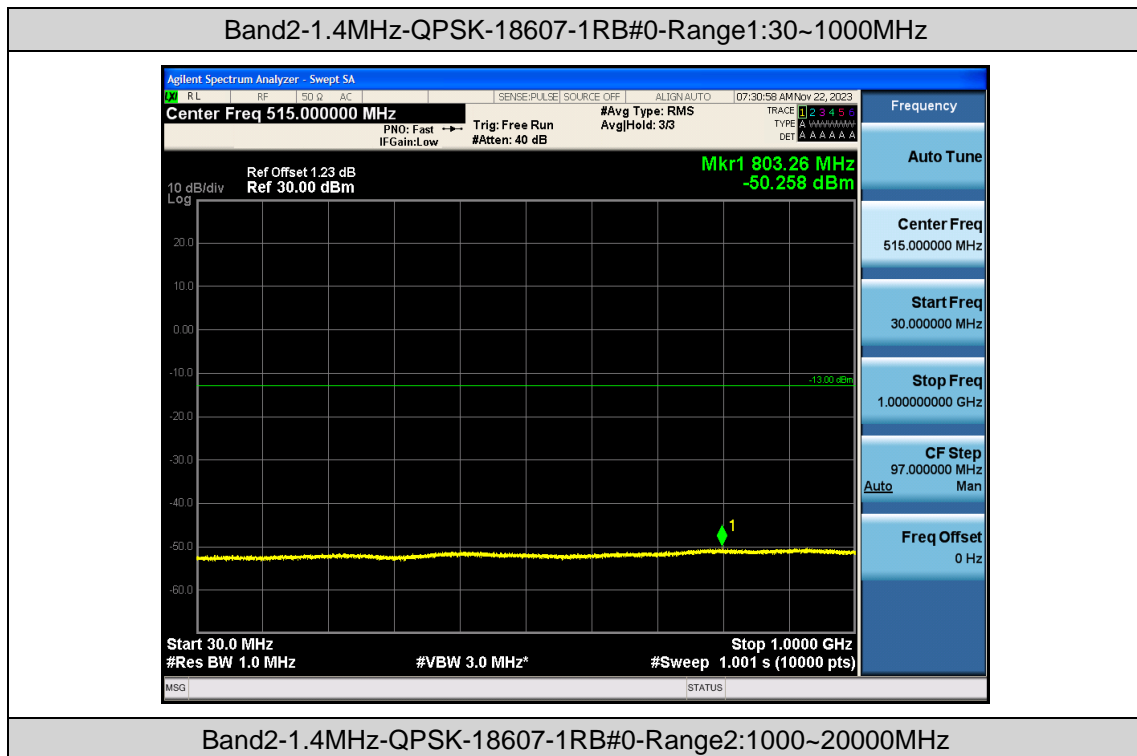

Band 2	20MHz	QPSK	18700	1RB#0	Range2:1000~20000M Hz	-47.5 8	PAS S
Band 2	20MHz	QPSK	18900	1RB#0	Range1:30~1000MHz	-50.0 4	PAS S
Band 2	20MHz	QPSK	18900	1RB#0	Range2:1000~20000M Hz	-47.6 3	PAS S
Band 2	20MHz	QPSK	19100	1RB#0	Range1:30~1000MHz	-50	PAS S
Band 2	20MHz	QPSK	19100	1RB#0	Range2:1000~20000M Hz	-47.7 3	PAS S
Band 2	20MHz	16QAM	18700	1RB#0	Range1:30~1000MHz	-49.7 8	PAS S
Band 2	20MHz	16QAM	18700	1RB#0	Range2:1000~20000M Hz	-47.6 3	PAS S
Band 2	20MHz	16QAM	18900	1RB#0	Range1:30~1000MHz	-50	PAS S
Band 2	20MHz	16QAM	18900	1RB#0	Range2:1000~20000M Hz	-47.7 8	PAS S
Band 2	20MHz	16QAM	19100	1RB#0	Range1:30~1000MHz	-49.9 2	PAS S
Band 2	20MHz	16QAM	19100	1RB#0	Range2:1000~20000M Hz	-47.7 3	PAS S

Test Graphs