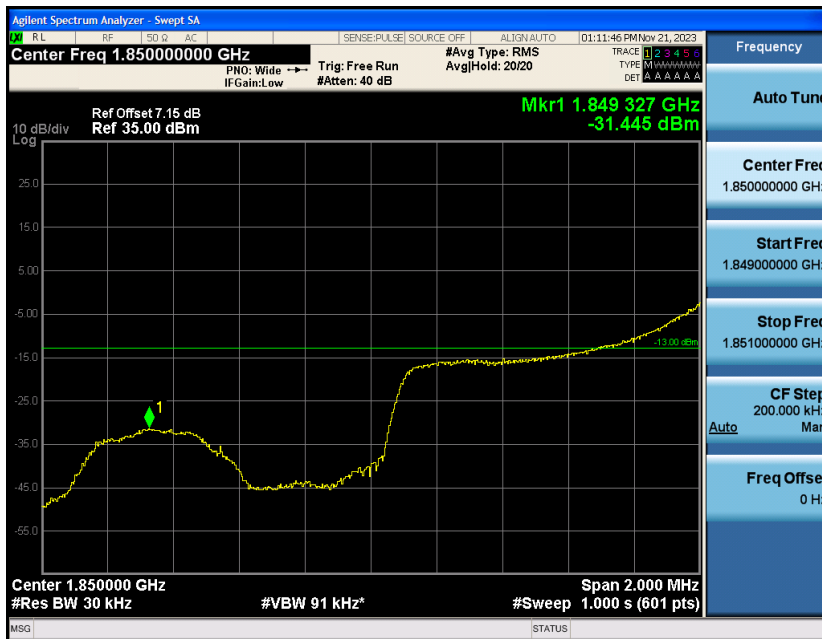

Band2-1.4MHz-QPSK-18607-1RB#5