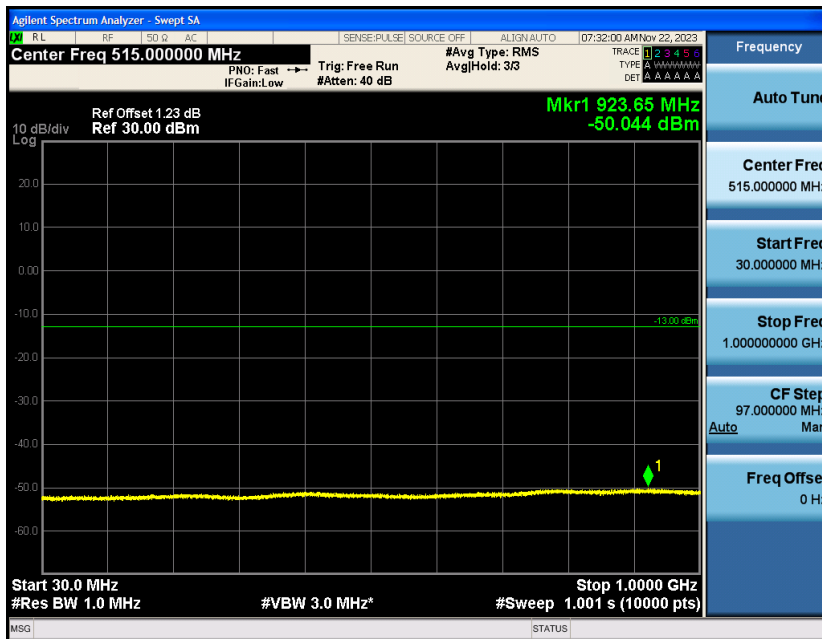

Band2-1.4MHz-16QAM-18607-1RB#0-Range1:30~1000MHz