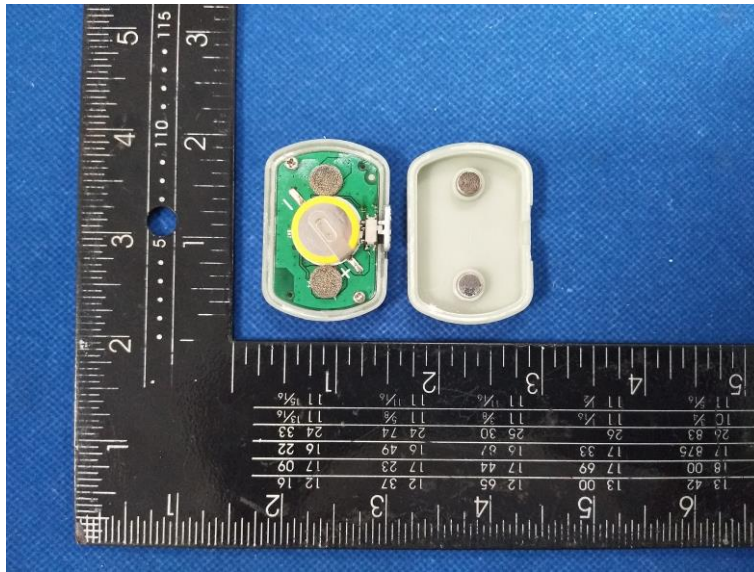

MG-88 Internal Photos of the EUT

Photo 1

Photo 2

Antenna

Photo 3