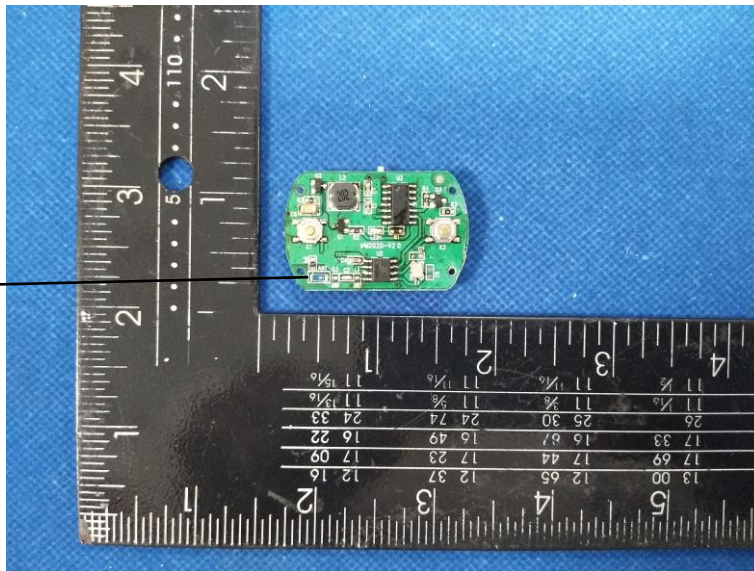

MG-88 Internal Photos of the EUT

Photo 1

Photo 2

Antenna

Photo 3