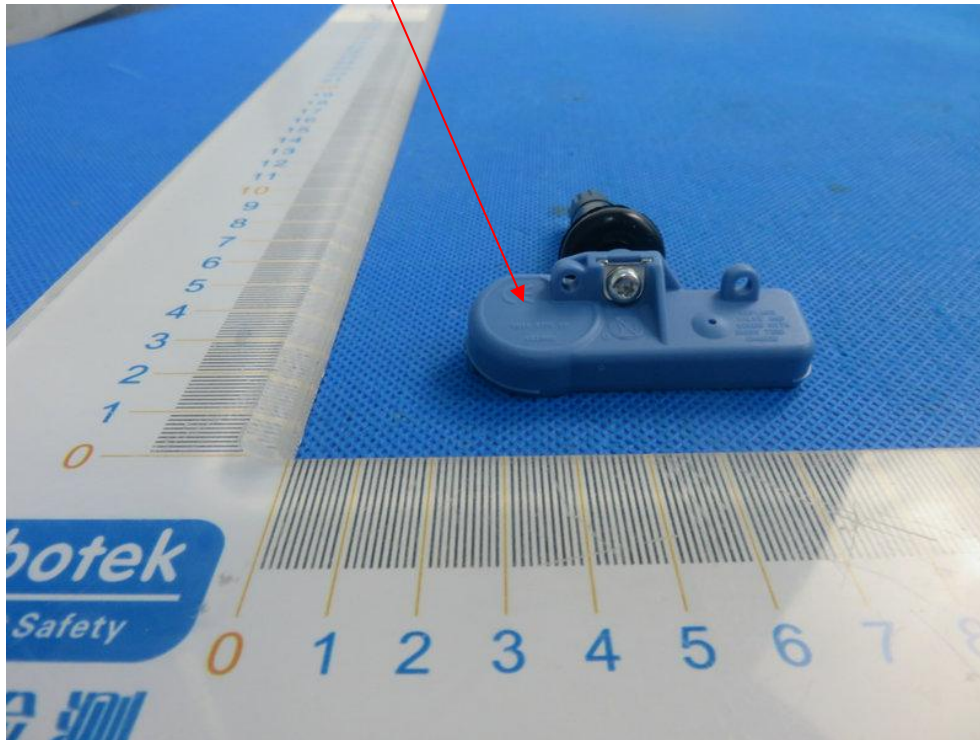

Label Location On EUT

Label

**Product Name: tire pressure monitoring sensor**  
**Model No.: HL008005**  
**FCC ID: 2A7CD-HL008005**