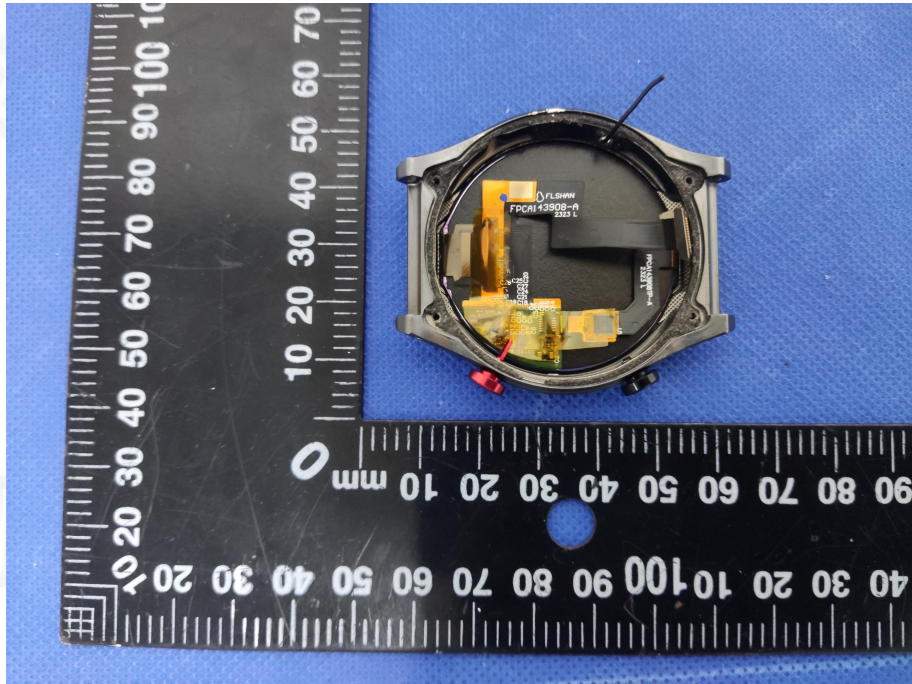

EUT PHOTO(Internal Photos)

Product name: SmartWatch

Model: EX102

***** END OF REPORT *****