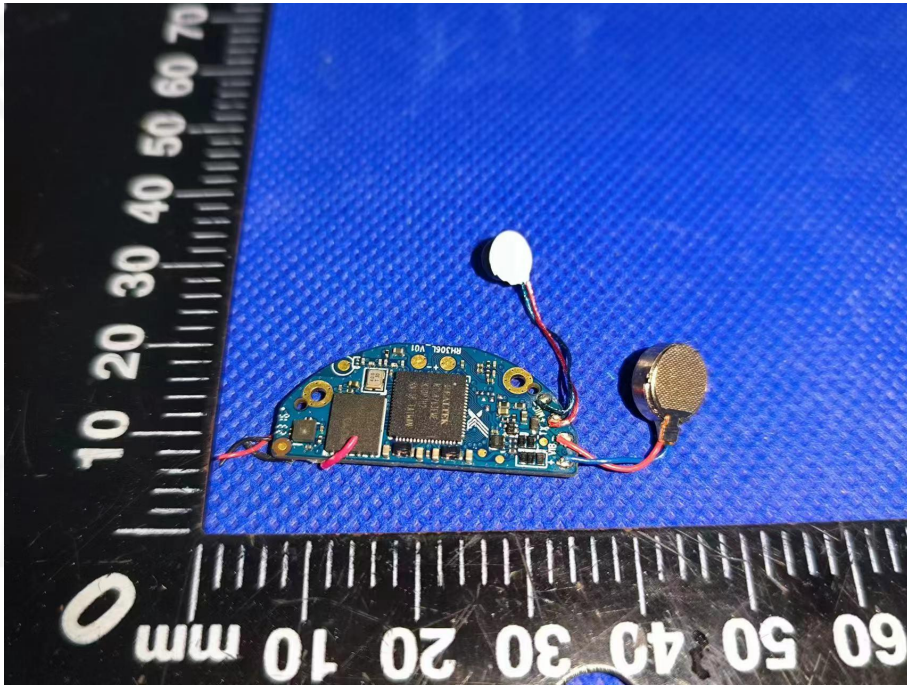

EUT PHOTO(Internal Photos)

Product name: SmartWatch

Model: EX102

***** END OF REPORT *****