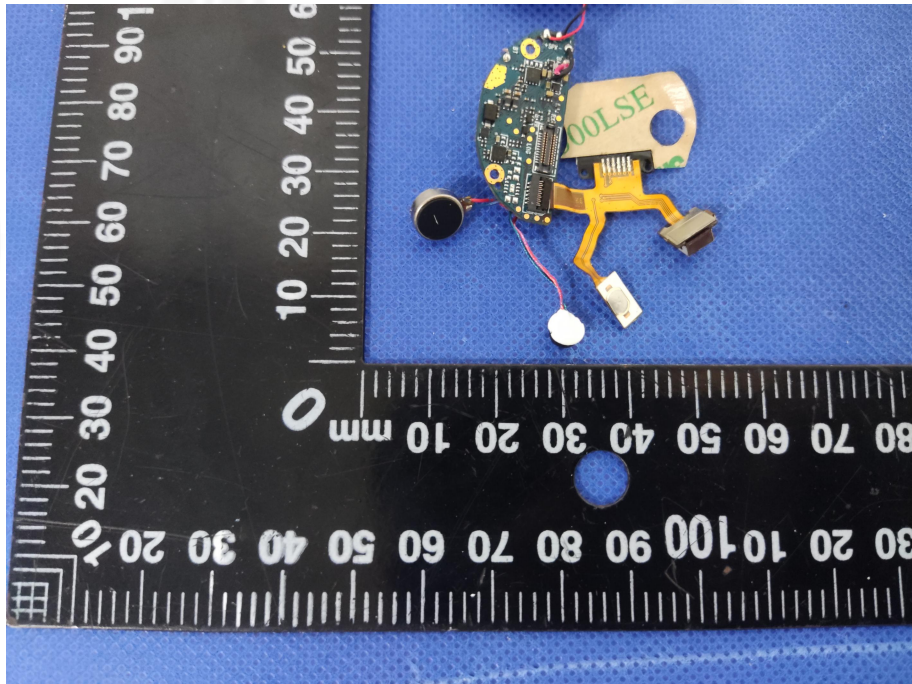

EUT PHOTO(Internal Photos)

Product name: SmartWatch

Model: EX102

***** END OF REPORT *****