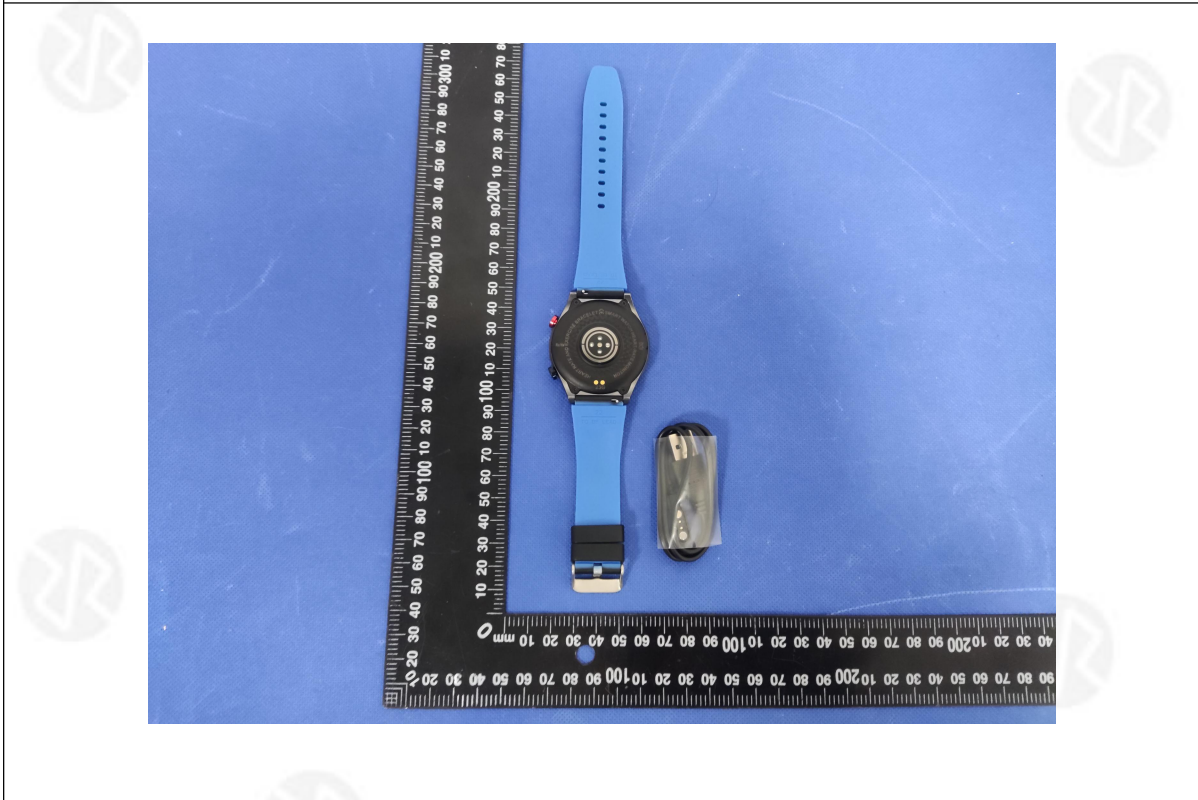

## EUT PHOTO(External Photos)

Product name: SmartWatch

Model: EX102

\*\*\*\*\* END OF REPORT \*\*\*\*\*