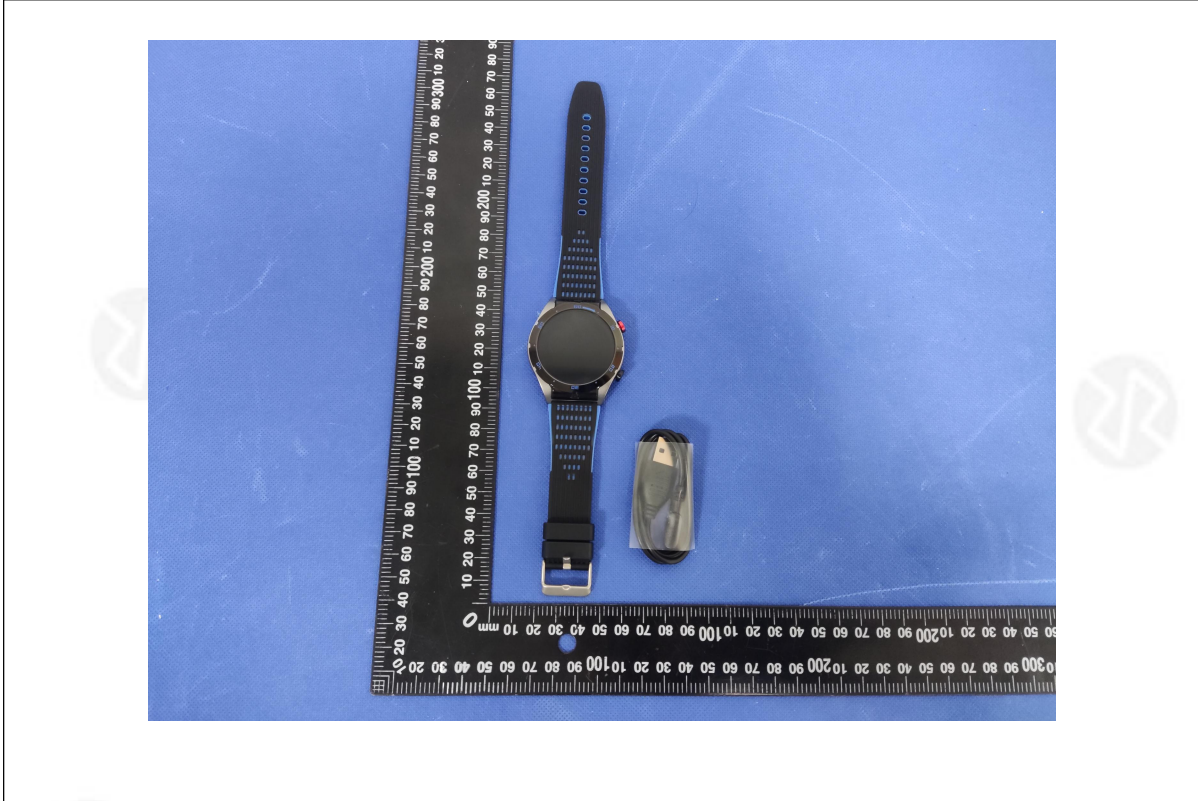

## EUT PHOTO(External Photos)

Product name: SmartWatch

Model: EX102

\*\*\*\*\* END OF REPORT \*\*\*\*\*