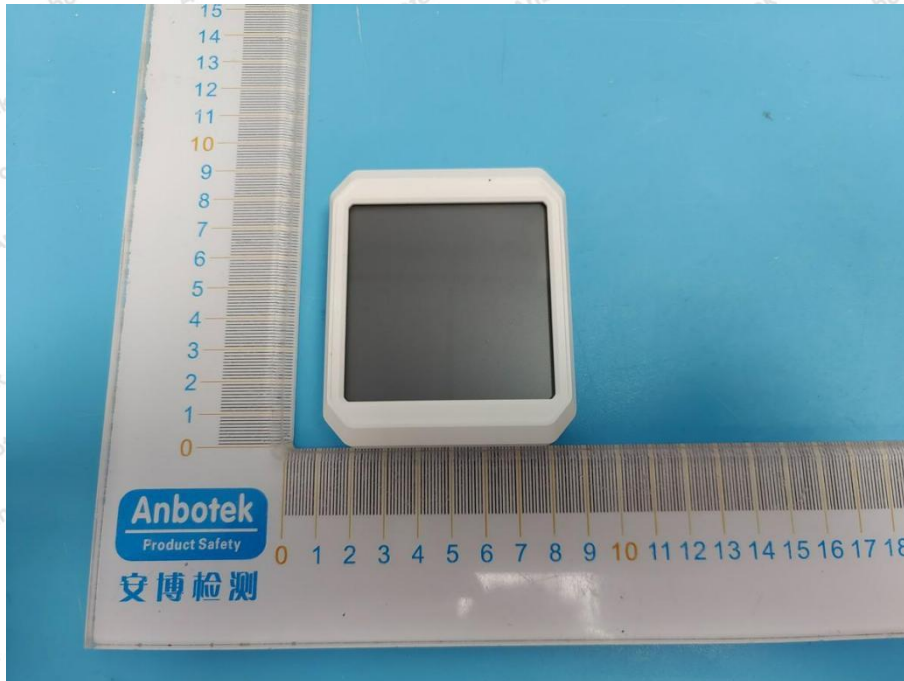

Appendix II -- External Photograph

Shenzhen Anbotek Compliance Laboratory Limited

Address: 1/F., Building D, Sogood Science and Technology Park, Sanwei Community, Hangcheng Street, Bao'an District, Shenzhen, Guangdong, China.
Tel: (86) 0755-26066440 Fax: (86) 0755-26014772 Email: service@anbotek.com