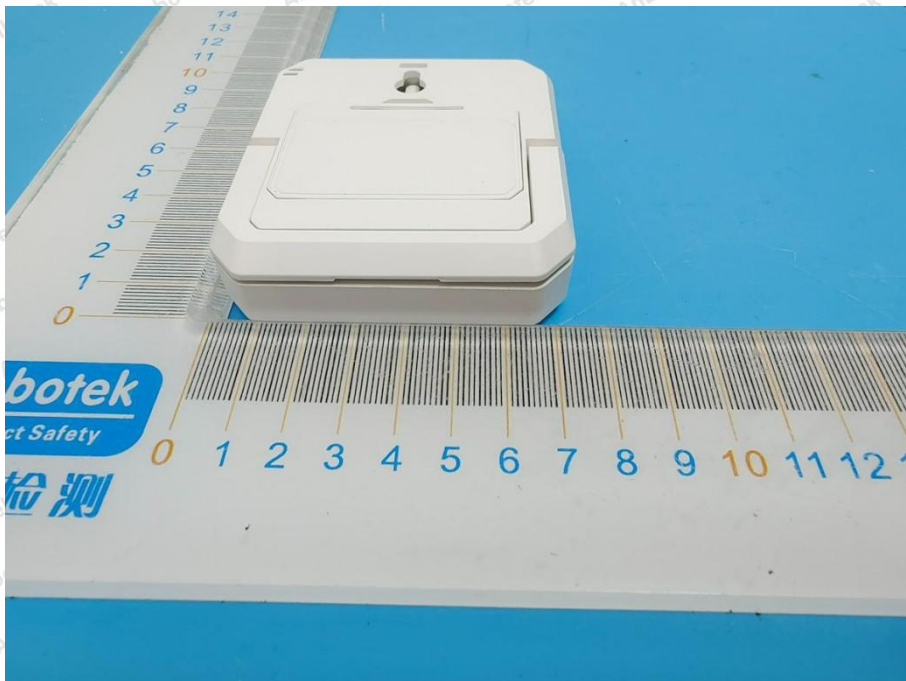

Appendix II -- External Photograph

Shenzhen Anbotek Compliance Laboratory Limited

Address: 1/F., Building D, Sogood Science and Technology Park, Sanwei Community, Hangcheng Street, Bao'an District, Shenzhen, Guangdong, China.
Tel: (86) 0755-26066440 Fax: (86) 0755-26014772 Email: service@anbotek.com