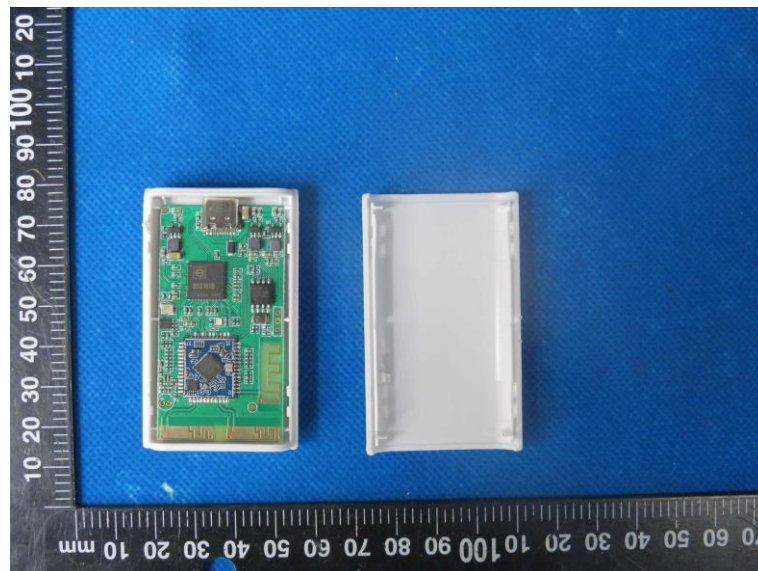

Product Name: wireless carplay adapter

Model No.: CP-101

EUT Constructional Details

Internal Photo

-----End-----