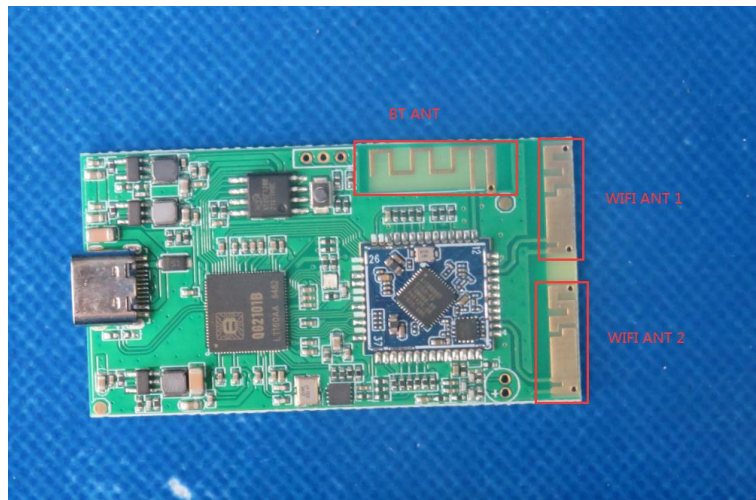

Product Name: wireless carplay adapter

Model No.: CP-101

EUT Constructional Details

Internal Photo

-----End-----