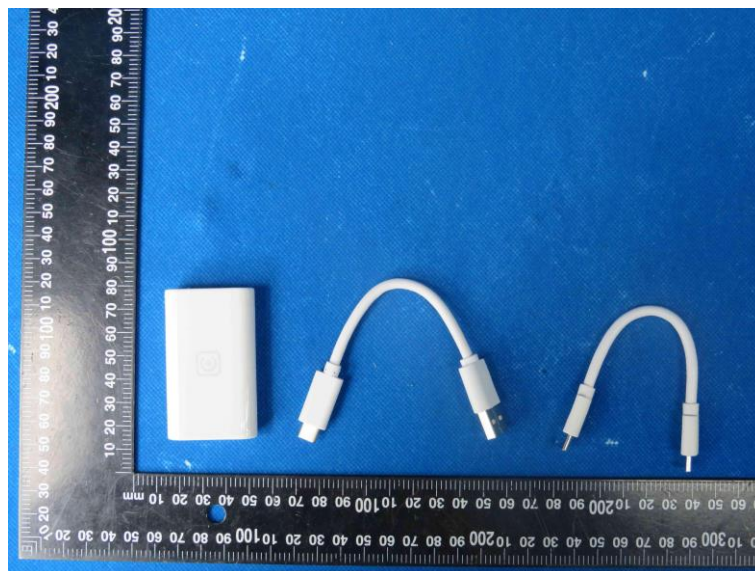

Product Name: wireless carplay adapter

Model No.: CP-101

EUT Constructional Details

External Photo

-----End-----