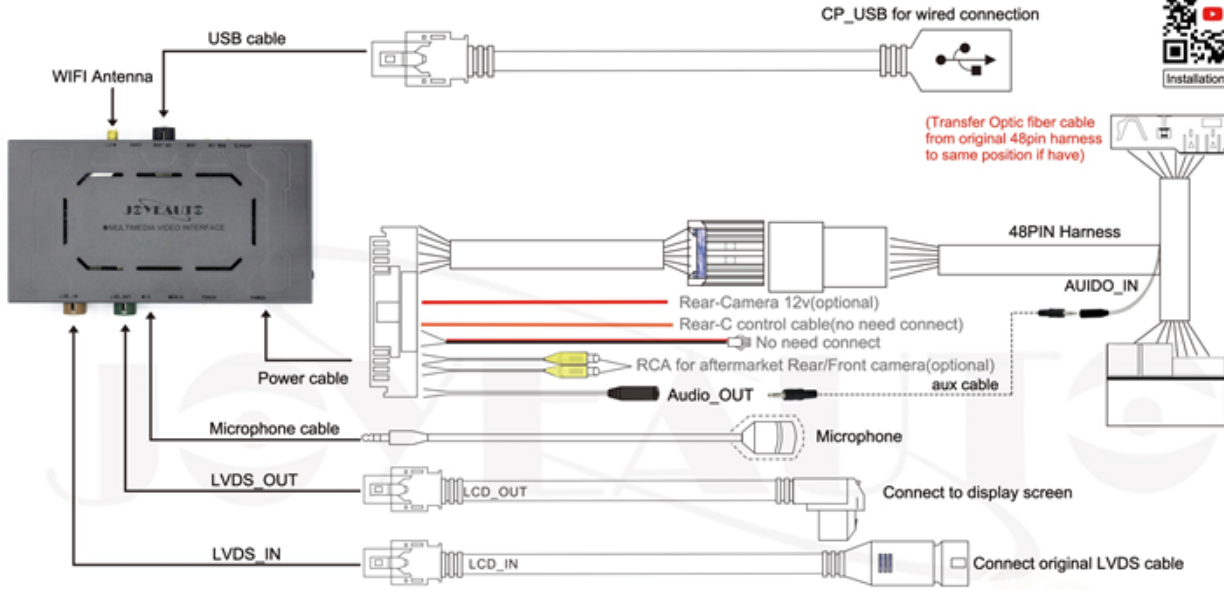

## CarPlay decoder

Installation Video

Dip switch	Status	Description
1	ON	NBT 6.5" screen
	OFF	NBT 8.8"/10.2" screen
3	ON	For ID4 NBT head unit
	OFF	For normal NBT
4	ON	Reverse guideline OFF
	OFF	Reverse guideline ON
8	ON	Original camera
	OFF	Aftermarket camera

### NOTE:

This device complies with part 15 of the FCC Rules. Operation is subject to the following two conditions: (1) This device may not cause harmful interference, and (2) this device must accept any interference received, including interference that may cause undesired operation.

The equipment complies with FCC Radiation exposure limit set forth for uncontrolled environment. This equipment should be installed and operated with minimum distance 20cm between the radiator and your body.