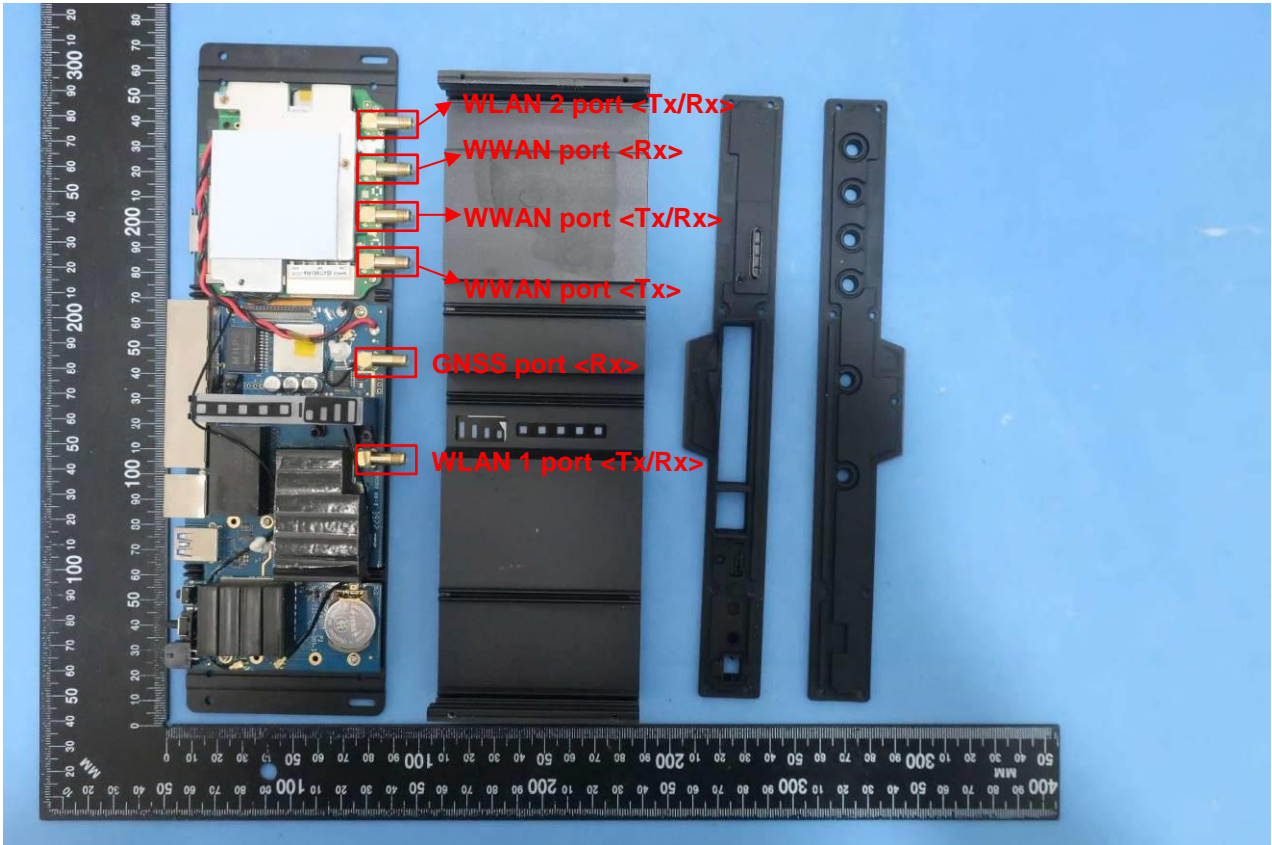

3. Internal Photograph of EUT

Brand Name: Assured Wireless / Model Name: AW12Fi

Brand Name: Assured Wireless / Model Name: AW12Fi

Brand Name: Assured Wireless / Model Name: AW12Fi

Brand Name: Assured Wireless / Model Name: AW12Fi