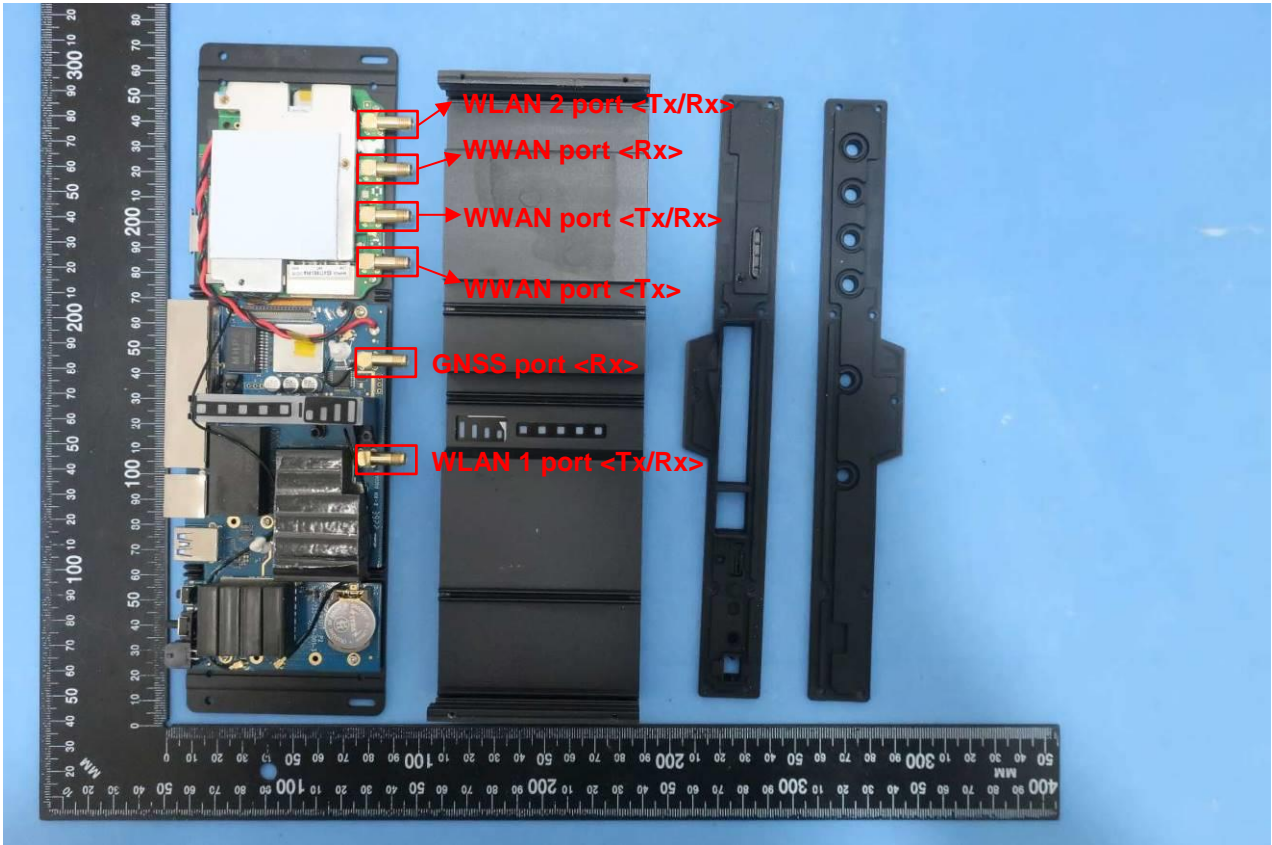

Test Photos

3. Internal Photograph of EUT

Brand Name: Assured Wireless / Model Name: AW12Fi

Brand Name: Assured Wireless / Model Name: AW12Fi

Brand Name: Assured Wireless / Model Name: AW12Fi