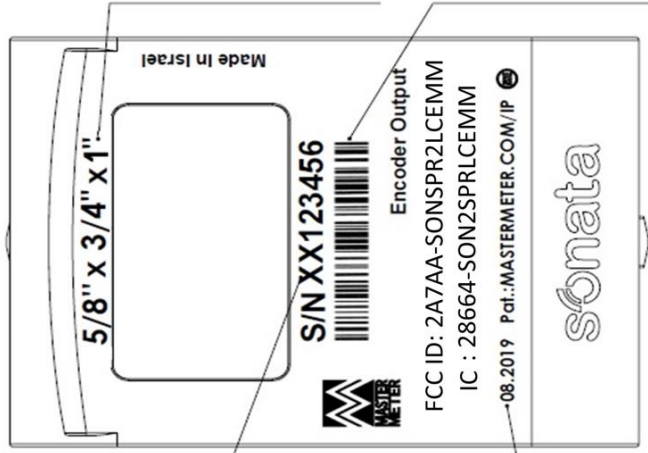

Values will change according to chosen Cat. #
Production Index # - 1307

Barcode content - Meter S/N

XX represents current year and it will change according to the current date. Year date to be imported from PC