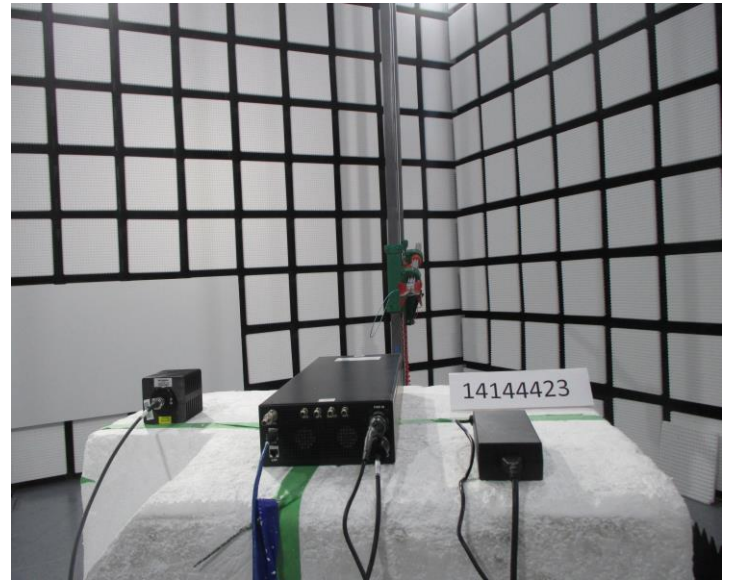

## 11. SETUP PHOTOS

**ANTENNA PORT CONDUCTED RF MEASUREMENT SETUP**

**FREQUENCY TOLERANCE OVER EXTREME CONDITIONS**

**RADIATED RF MEASUREMENT SETUP**

ABOVE 1GHz (FRONT PHOTO)

ABOVE 1GHz (BACK PHOTO)

BELOW 1GHz (FRONT PHOTO)

BELOW 1GHz (BACK PHOTO)

**END OF REPORT**