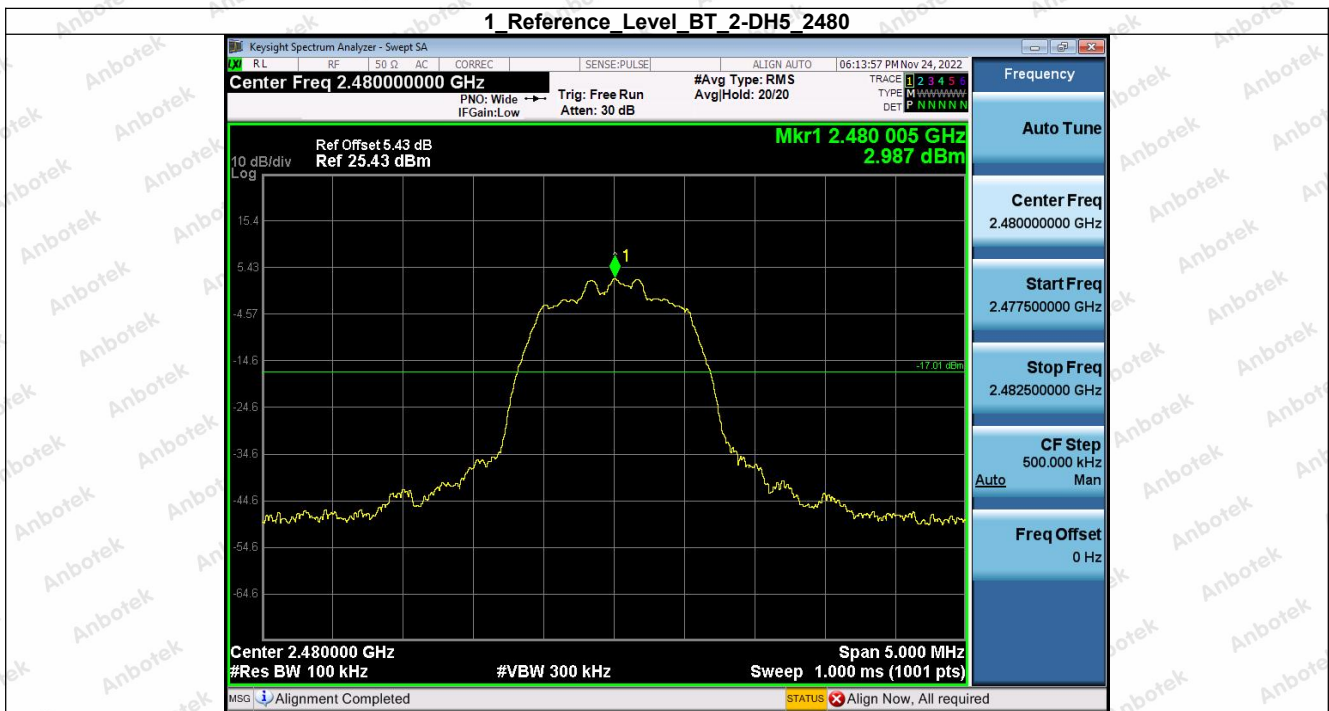

Shenzhen Anbotek Compliance Laboratory Limited

Address: 1/F., Building D, Sogood Science and Technology Park, Sanwei Community, Hangcheng Street, Bao'an District, Shenzhen, Guangdong, China.
Tel: (86) 0755-26066440 Fax: (86) 0755-26014772 Email: service@anbotek.com

Hotline
400-003-0500
www.anbotek.com.cn