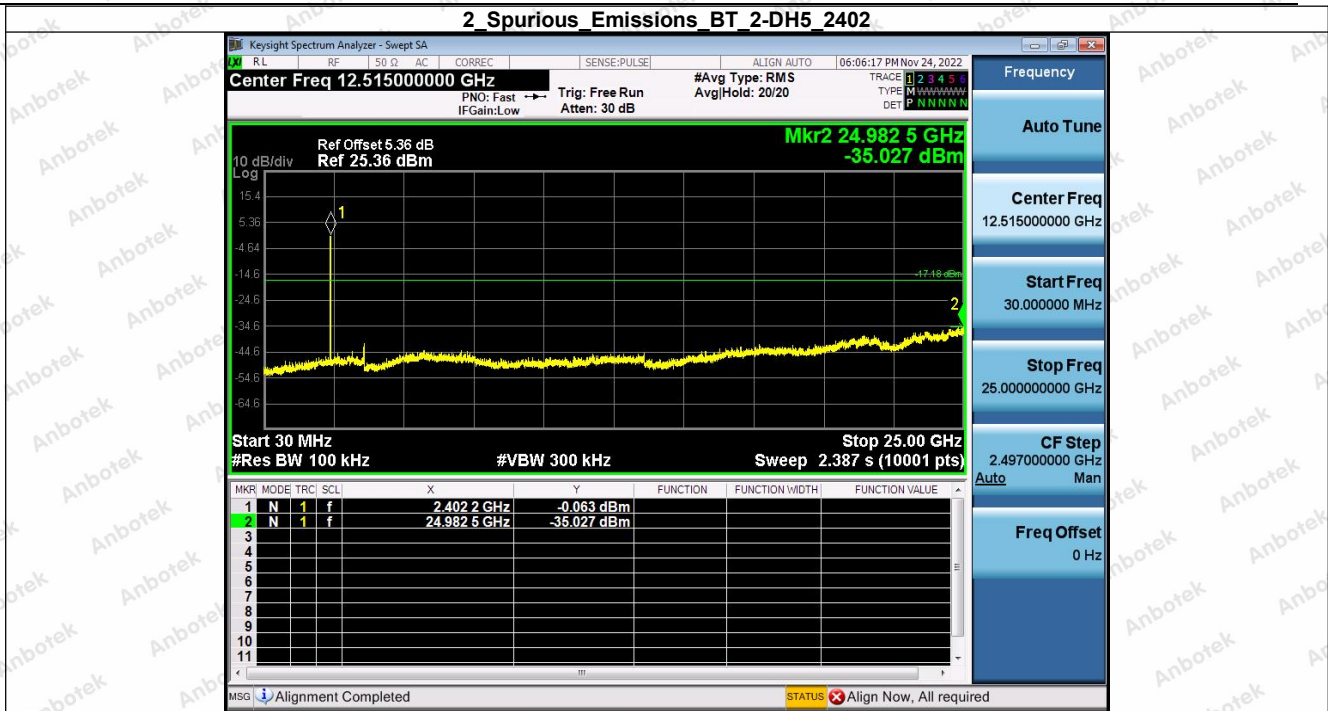

Shenzhen Anbotek Compliance Laboratory Limited

Address: 1/F., Building D, Sogood Science and Technology Park, Sanwei Community, Hangcheng Street, Bao'an District, Shenzhen, Guangdong, China.
Tel: (86) 0755-26066440 Fax: (86) 0755-26014772 Email: service@anbotek.com

Hotline 400-003-0500
www.anbotek.com.cn