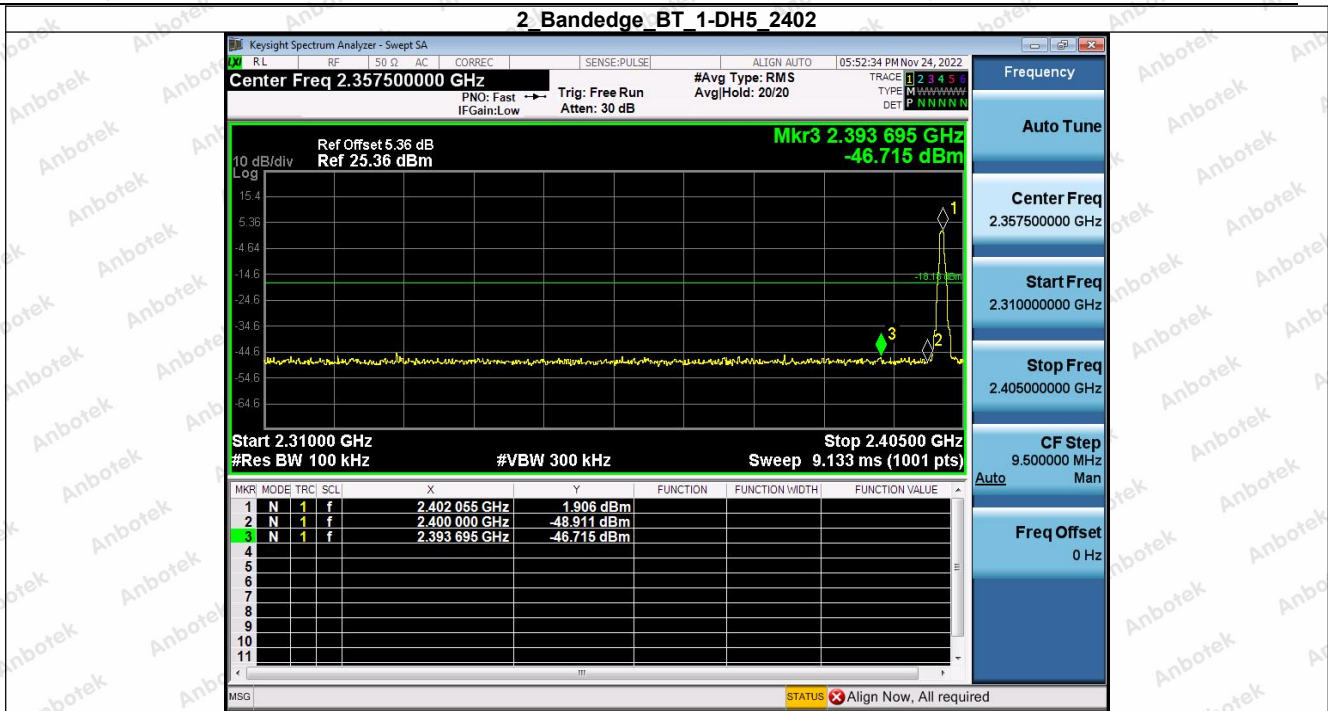

Shenzhen Anbotek Compliance Laboratory Limited

Address: 1/F., Building D, Sogood Science and Technology Park, Sanwei Community, Hangcheng Street, Bao'an District, Shenzhen, Guangdong, China.
Tel: (86) 0755-26066440 Fax: (86) 0755-26014772 Email: service@anbotek.com

Hotline
400-003-0500
www.anbotek.com.cn