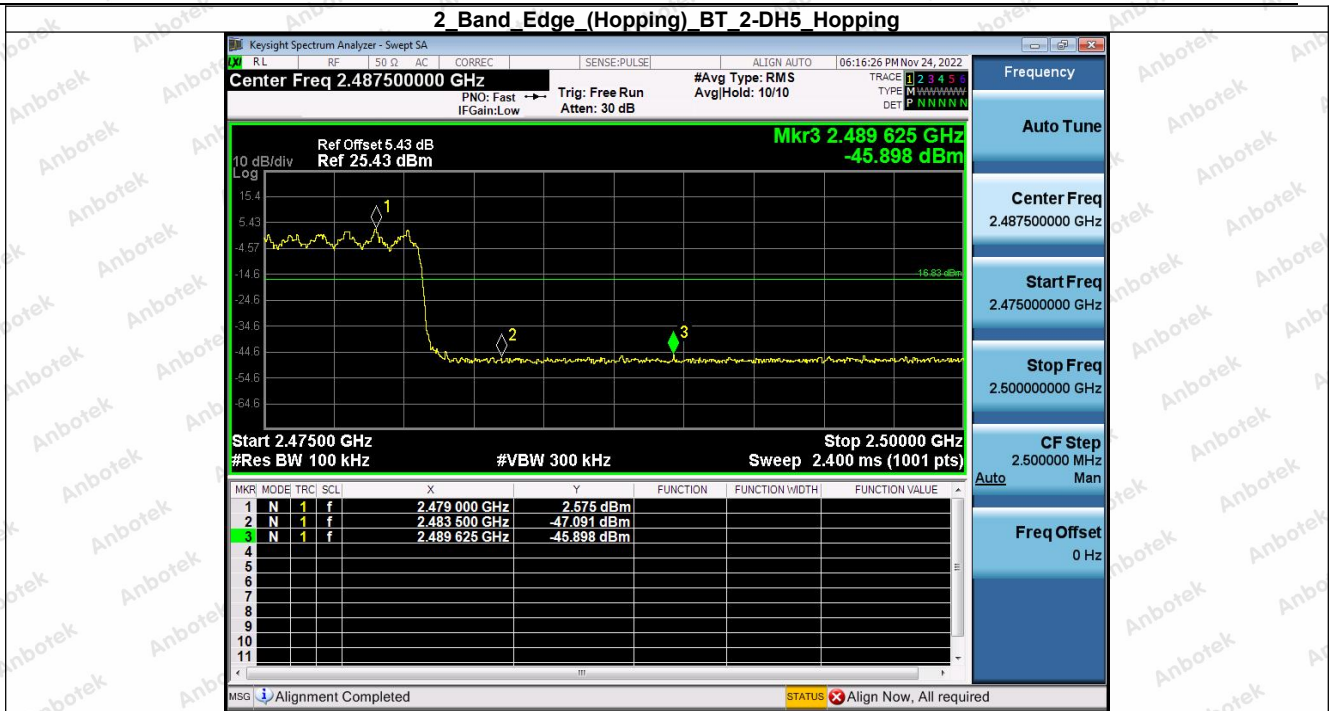

Shenzhen Anbotek Compliance Laboratory Limited

Address: 1/F., Building D, Sogood Science and Technology Park, Sanwei Community, Hangcheng Street, Bao'an District, Shenzhen, Guangdong, China.
Tel: (86) 0755-26066440 Fax: (86) 0755-26014772 Email: service@anbotek.com

Hotline
400-003-0500
www.anbotek.com.cn