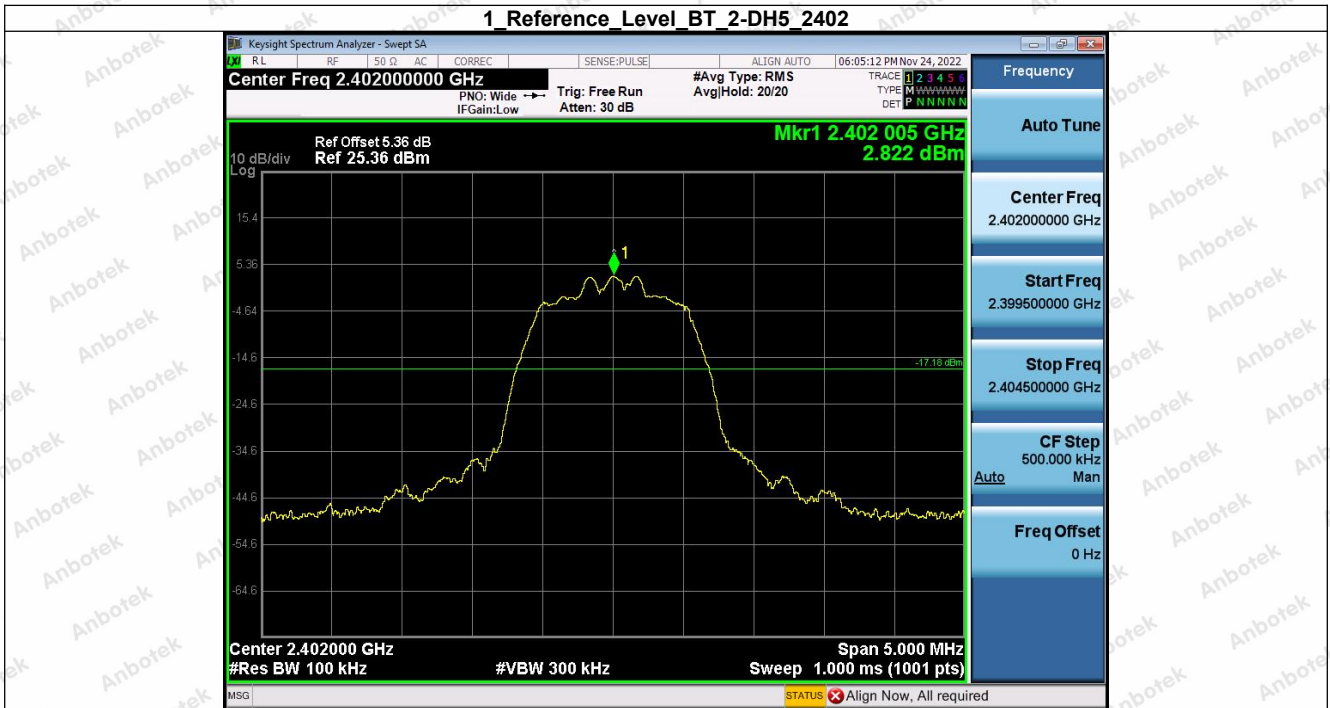

1 Reference Level BT 2-DH5 2402

Shenzhen Anbotek Compliance Laboratory Limited

Address: 1/F., Building D, Sogood Science and Technology Park, Sanwei Community, Hangcheng Street, Bao'an District, Shenzhen, Guangdong, China.
Tel: (86) 0755-26066440 Fax: (86) 0755-26014772 Email: service@anbotek.com

Hotline 400-003-0500
www.anbotek.com.cn