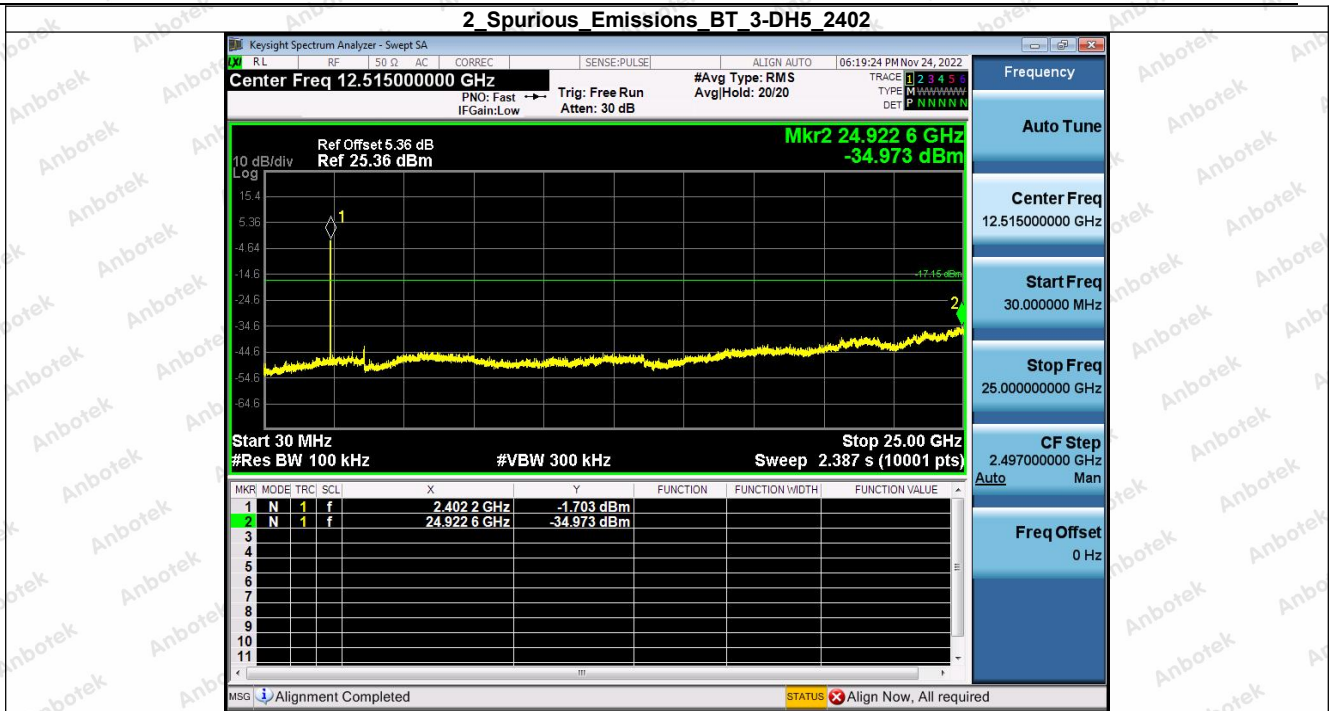

Shenzhen Anbotek Compliance Laboratory Limited

Address: 1/F., Building D, Sogood Science and Technology Park, Sanwei Community, Hangcheng Street, Bao'an District, Shenzhen, Guangdong, China.
Tel: (86) 0755-26066440 Fax: (86) 0755-26014772 Email: service@anbotek.com

Hotline 400-003-0500
www.anbotek.com.cn