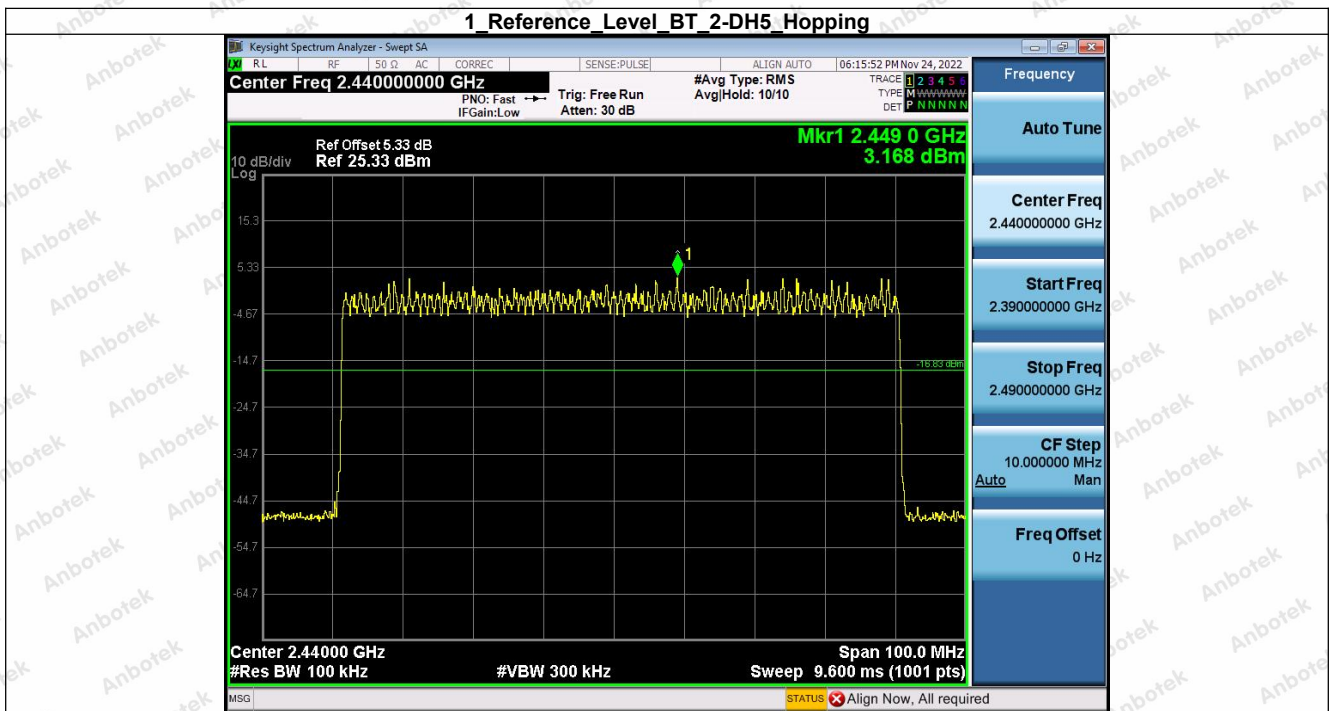

Shenzhen Anbotek Compliance Laboratory Limited

Address: 1/F., Building D, Sogood Science and Technology Park, Sanwei Community, Hangcheng Street, Bao'an District, Shenzhen, Guangdong, China.
Tel: (86) 0755-26066440 Fax: (86) 0755-26014772 Email: service@anbotek.com

Hotline
400-003-0500
www.anbotek.com.cn