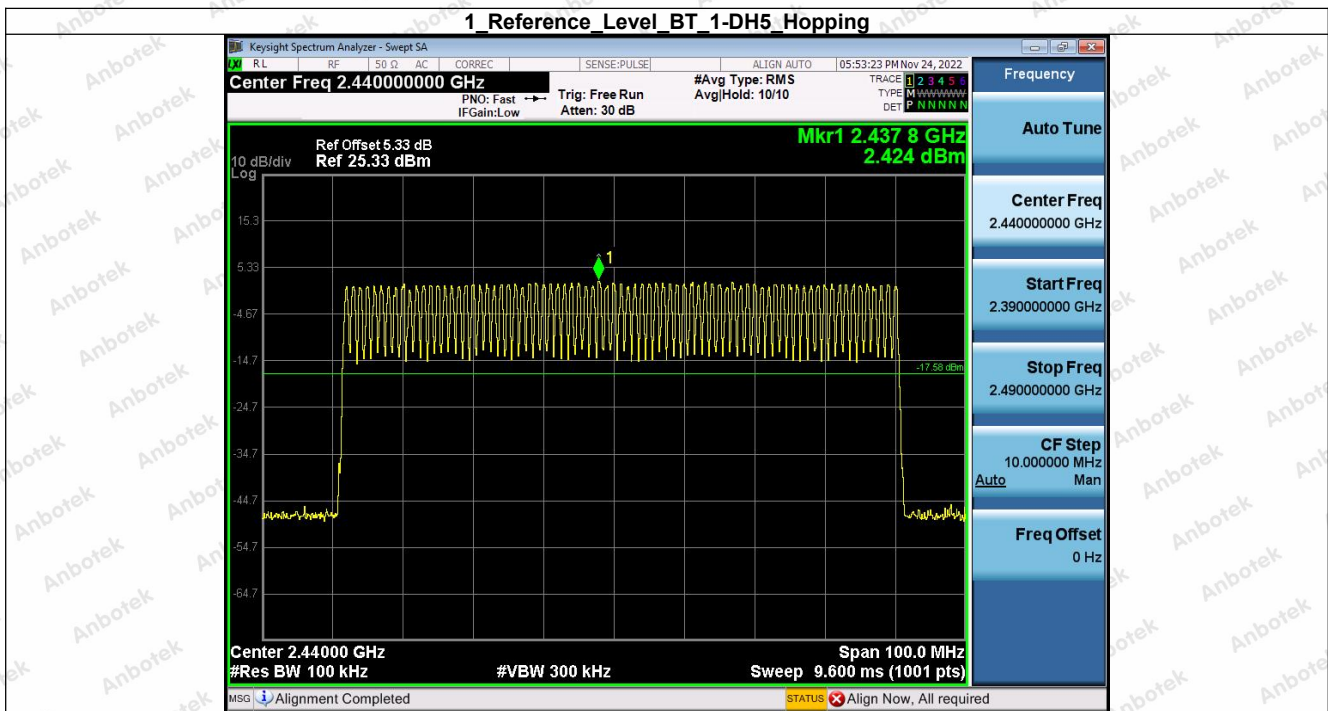

Shenzhen Anbotek Compliance Laboratory Limited

Address: 1/F., Building D, Sogood Science and Technology Park, Sanwei Community, Hangcheng Street, Bao'an District, Shenzhen, Guangdong, China.
Tel: (86) 0755-26066440 Fax: (86) 0755-26014772 Email: service@anbotek.com

Hotline
400-003-0500
www.anbotek.com.cn