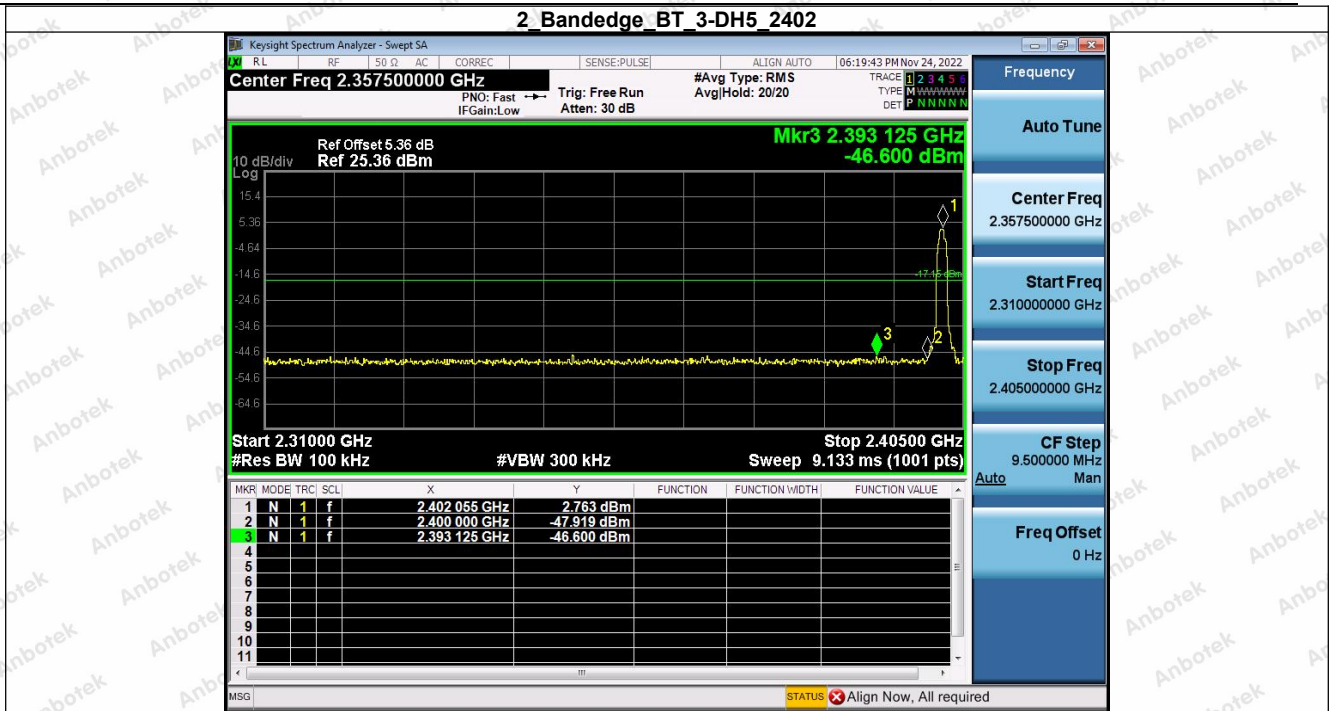

Shenzhen Anbotek Compliance Laboratory Limited

Address: 1/F., Building D, Sogood Science and Technology Park, Sanwei Community, Hangcheng Street, Bao'an District, Shenzhen, Guangdong, China.
Tel: (86) 0755-26066440 Fax: (86) 0755-26014772 Email: service@anbotek.com

Hotline 400-003-0500
www.anbotek.com.cn