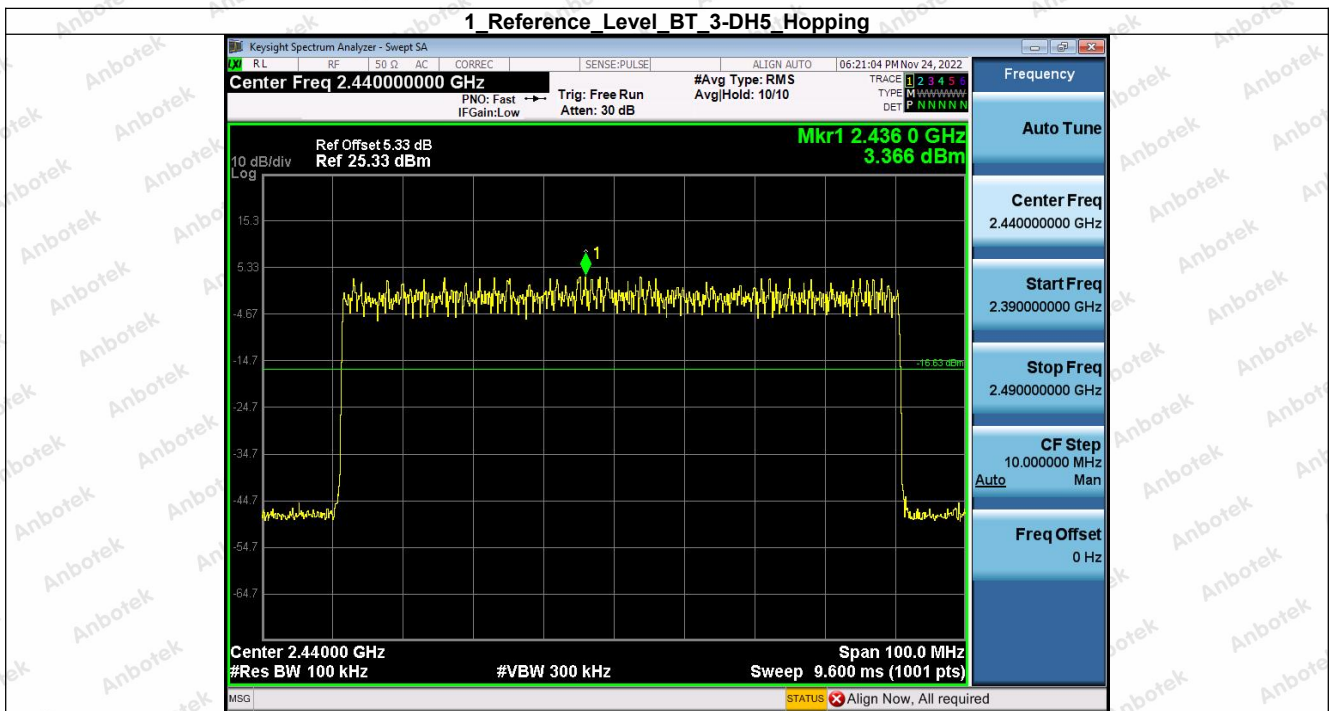

Shenzhen Anbotek Compliance Laboratory Limited

Address: 1/F., Building D, Sogood Science and Technology Park, Sanwei Community, Hangcheng Street, Bao'an District, Shenzhen, Guangdong, China.
Tel: (86) 0755-26066440 Fax: (86) 0755-26014772 Email: service@anbotek.com

Hotline 400-003-0500
www.anbotek.com.cn