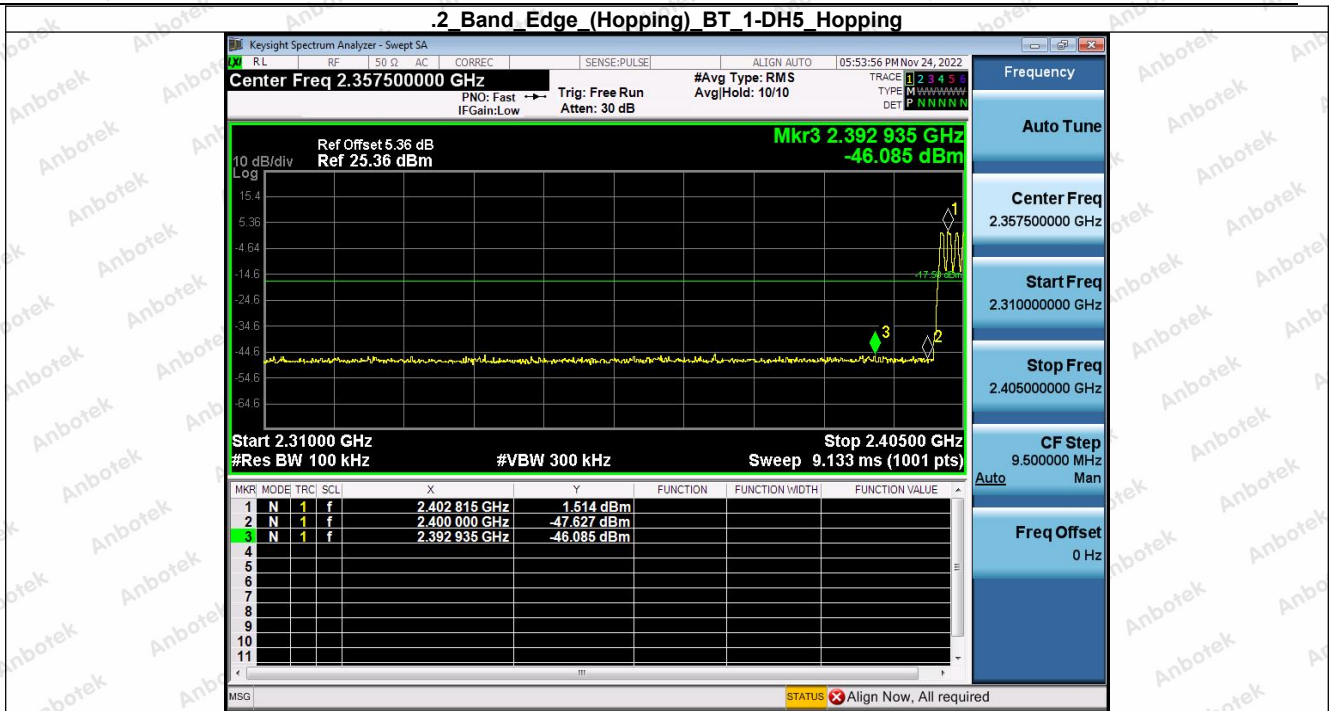

Shenzhen Anbotek Compliance Laboratory Limited

Address: 1/F., Building D, Sogood Science and Technology Park, Sanwei Community, Hangcheng Street, Bao'an District, Shenzhen, Guangdong, China.
Tel: (86) 0755-26066440 Fax: (86) 0755-26014772 Email: service@anbotek.com

Hotline 400-003-0500
www.anbotek.com.cn