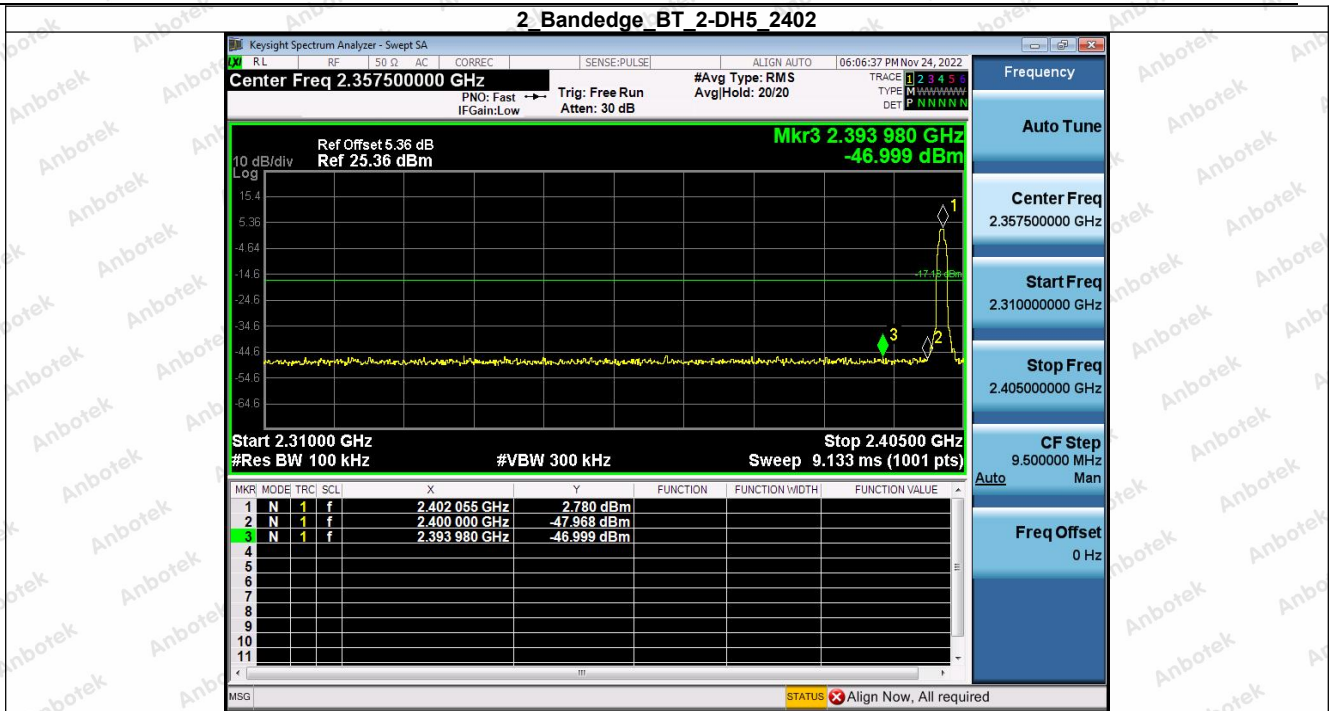

Shenzhen Anbotek Compliance Laboratory Limited

Address: 1/F., Building D, Sogood Science and Technology Park, Sanwei Community, Hangcheng Street, Bao'an District, Shenzhen, Guangdong, China.
Tel: (86) 0755-26066440 Fax: (86) 0755-26014772 Email: service@anbotek.com

Hotline 400-003-0500
www.anbotek.com.cn