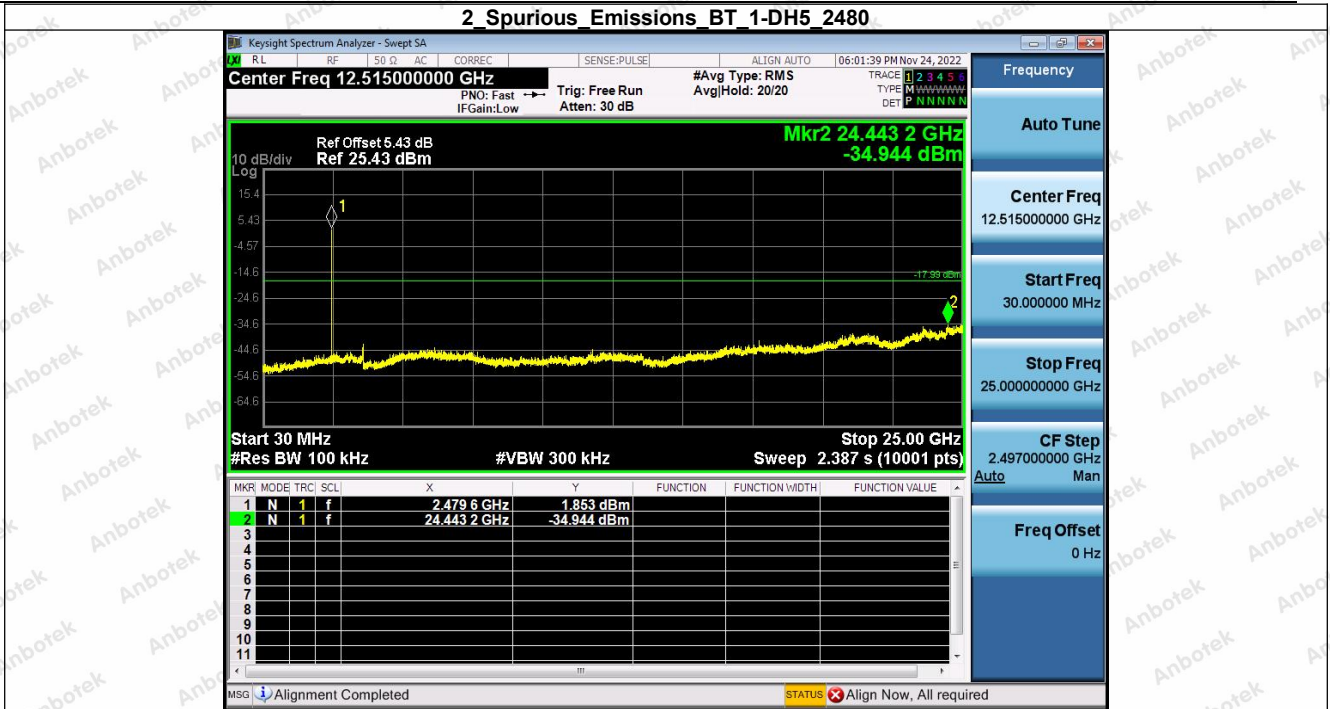

2 Spurious Emissions BT 1-DH5 2480