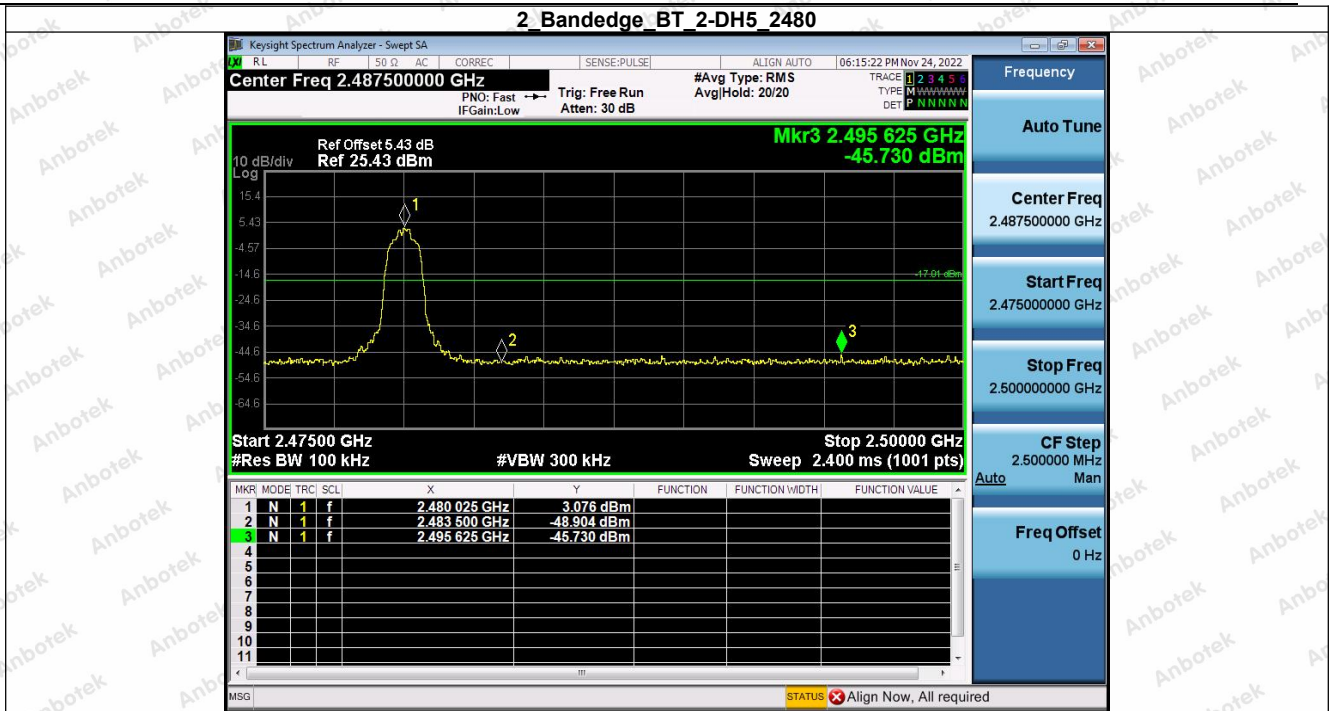

Shenzhen Anbotek Compliance Laboratory Limited

Address: 1/F., Building D, Sogood Science and Technology Park, Sanwei Community, Hangcheng Street, Bao'an District, Shenzhen, Guangdong, China.
Tel: (86) 0755-26066440 Fax: (86) 0755-26014772 Email: service@anbotek.com

Hotline
400-003-0500
www.anbotek.com.cn