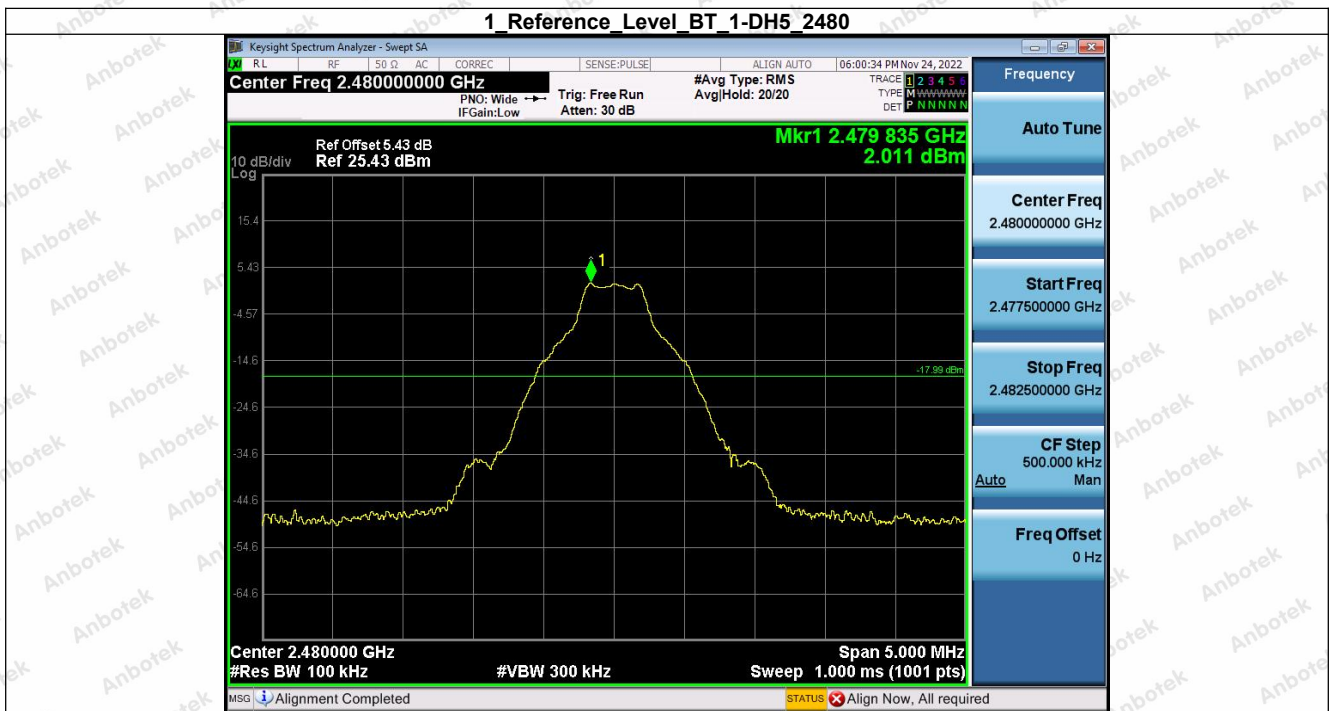

Shenzhen Anbotek Compliance Laboratory Limited

Address: 1/F., Building D, Sogood Science and Technology Park, Sanwei Community, Hangcheng Street, Bao'an District, Shenzhen, Guangdong, China.
Tel: (86) 0755-26066440 Fax: (86) 0755-26014772 Email: service@anbotek.com

Hotline 400-003-0500
www.anbotek.com.cn