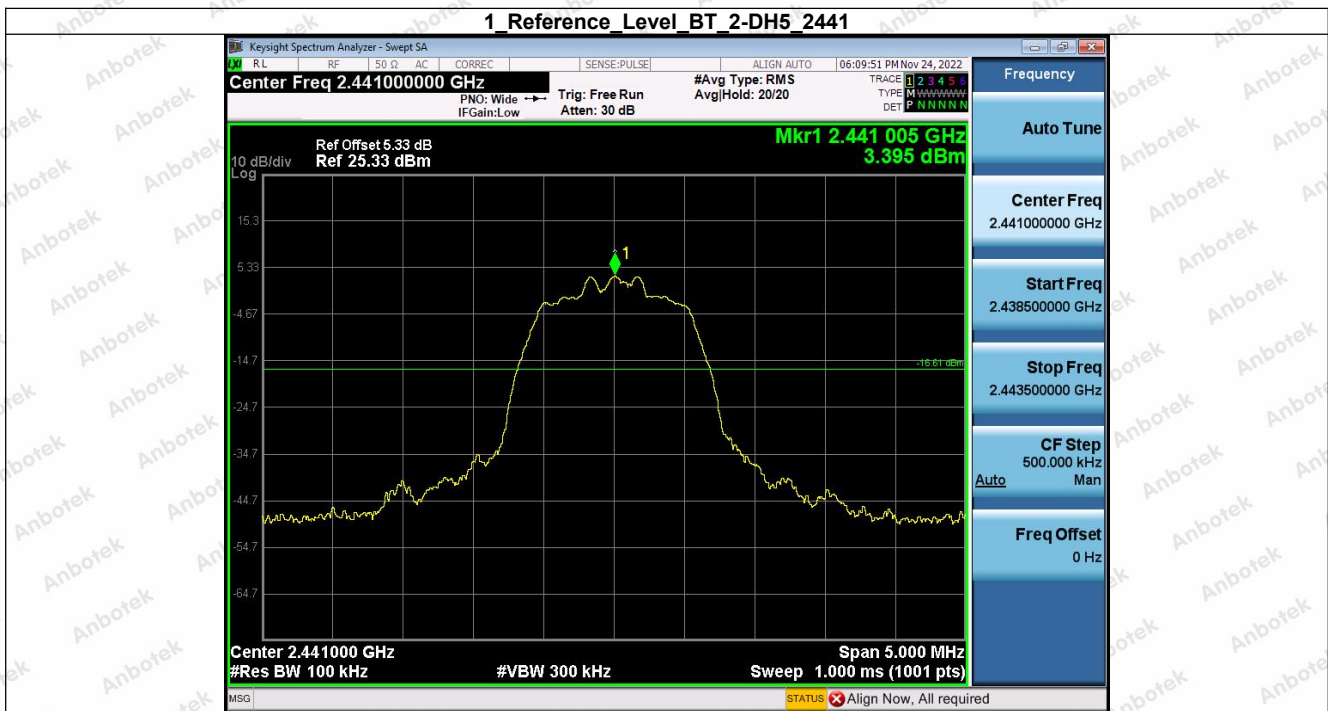

Shenzhen Anbotek Compliance Laboratory Limited

Address: 1/F., Building D, Sogood Science and Technology Park, Sanwei Community, Hangcheng Street, Bao'an District, Shenzhen, Guangdong, China.
Tel: (86) 0755-26066440 Fax: (86) 0755-26014772 Email: service@anbotek.com

Hotline 400-003-0500
www.anbotek.com.cn