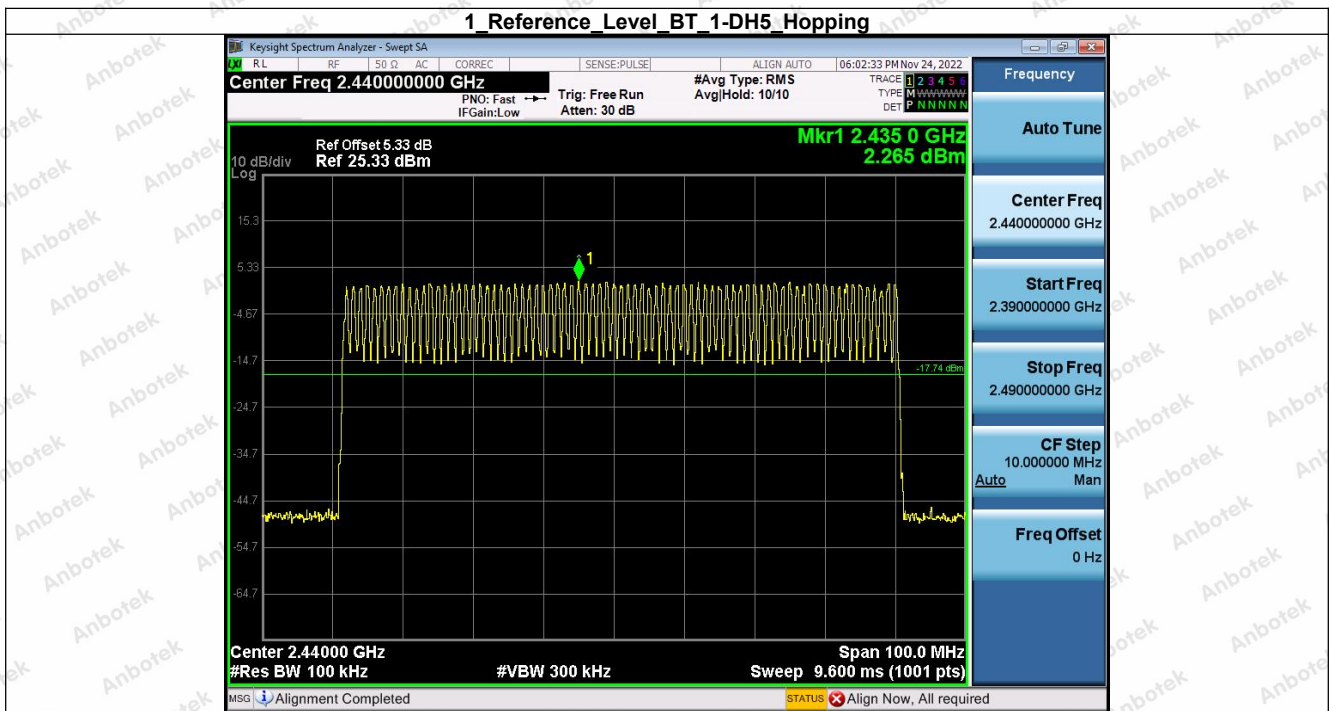

Shenzhen Anbotek Compliance Laboratory Limited

Address: 1/F., Building D, Sogood Science and Technology Park, Sanwei Community, Hangcheng Street, Bao'an District, Shenzhen, Guangdong, China.
Tel: (86) 0755-26066440 Fax: (86) 0755-26014772 Email: service@anbotek.com

Hotline 400-003-0500
www.anbotek.com.cn