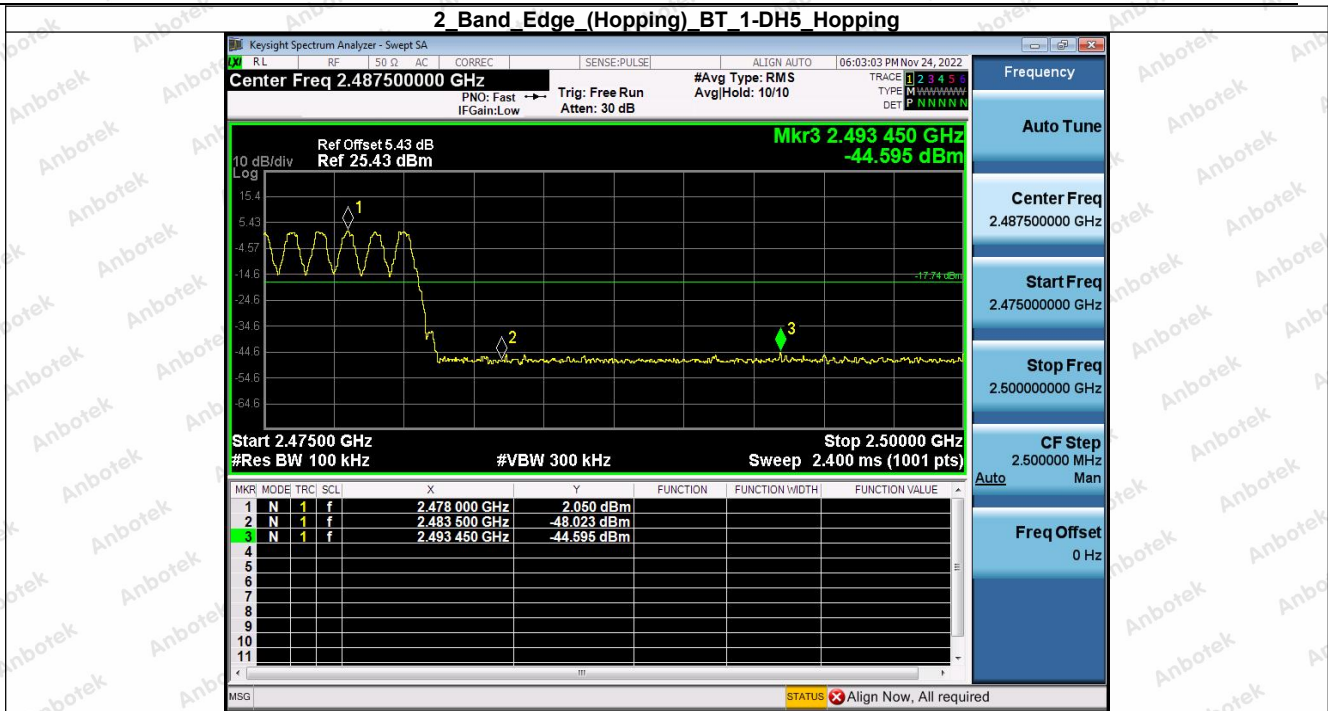

Shenzhen Anbotek Compliance Laboratory Limited

Address: 1/F., Building D, Sogood Science and Technology Park, Sanwei Community, Hangcheng Street, Bao'an District, Shenzhen, Guangdong, China.
Tel: (86) 0755-26066440 Fax: (86) 0755-26014772 Email: service@anbotek.com

Hotline
400-003-0500
www.anbotek.com.cn