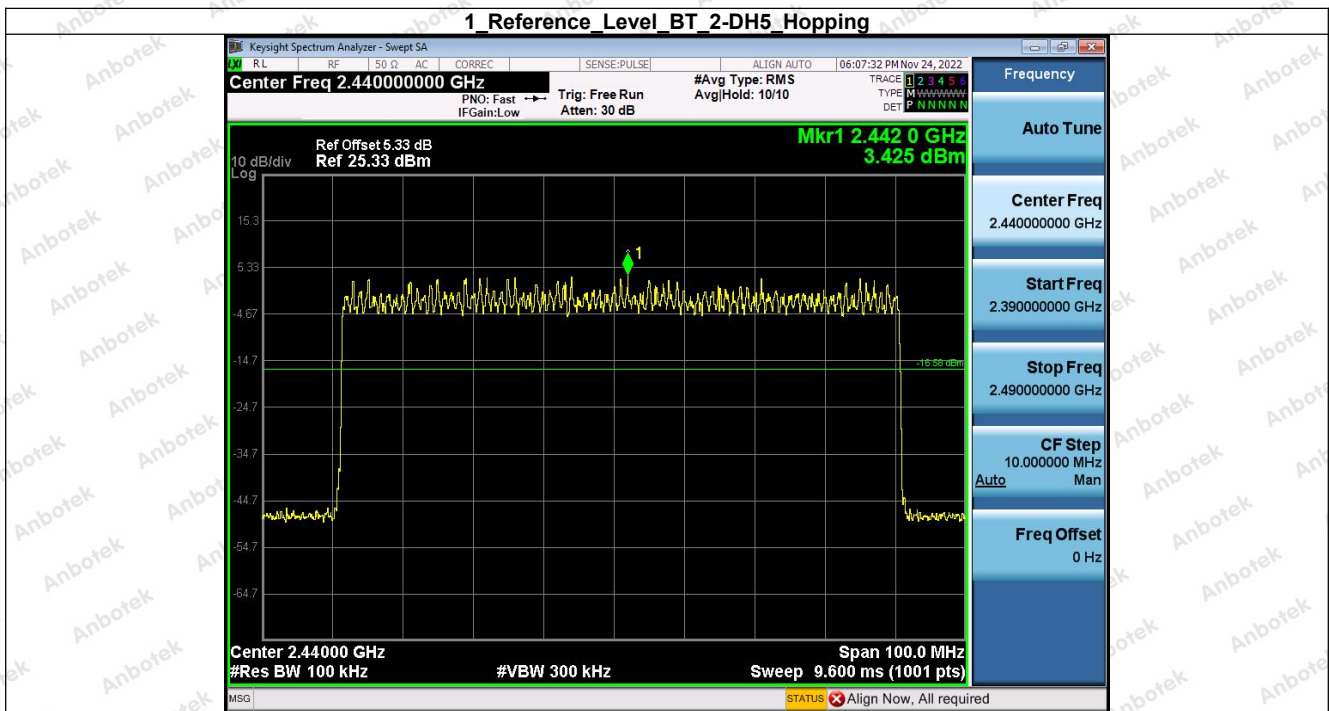

Shenzhen Anbotek Compliance Laboratory Limited

Address: 1/F., Building D, Sogood Science and Technology Park, Sanwei Community, Hangcheng Street, Bao'an District, Shenzhen, Guangdong, China.
Tel: (86) 0755-26066440 Fax: (86) 0755-26014772 Email: service@anbotek.com

Hotline 400-003-0500
www.anbotek.com.cn