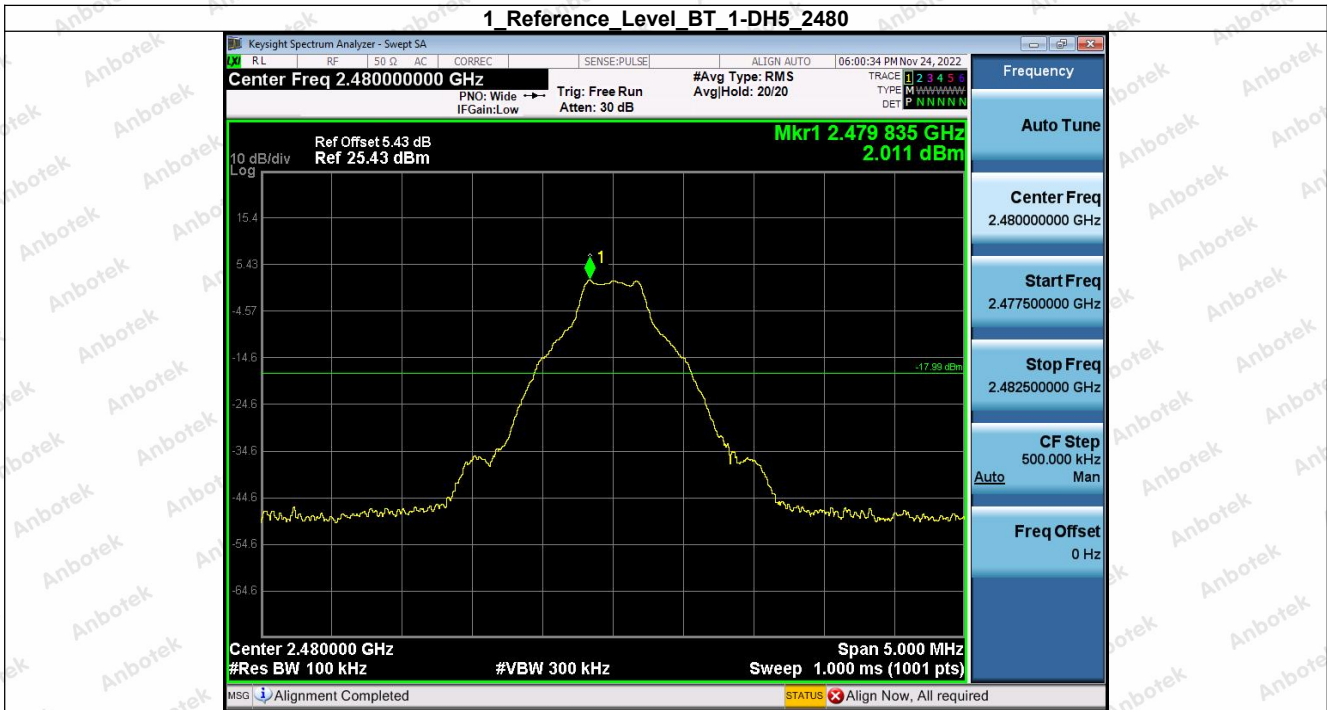

2 Spurious Emissions BT 1-DH5 2441

1 Reference Level BT 1-DH5 2480

Shenzhen Anbotek Compliance Laboratory Limited

Address: 1/F., Building D, Sogood Science and Technology Park, Sanwei Community, Hangcheng Street, Bao'an District, Shenzhen, Guangdong, China.
Tel: (86) 0755-26066440 Fax: (86) 0755-26014772 Email: service@anbotek.com