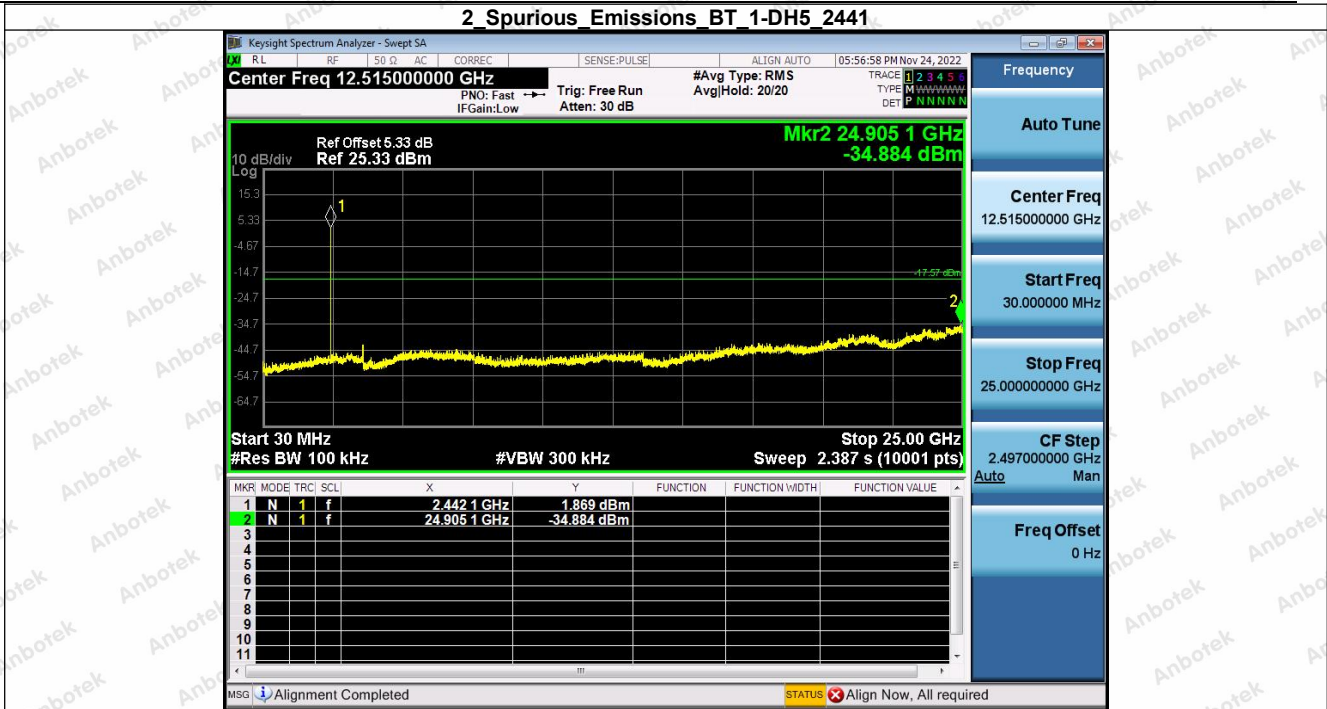

2 Spurious Emissions BT 1-DH5 2441

1 Reference Level BT 1-DH5 2480

Shenzhen Anbotek Compliance Laboratory Limited

Address: 1/F., Building D, Sogood Science and Technology Park, Sanwei Community, Hangcheng Street, Bao'an District, Shenzhen, Guangdong, China.
Tel: (86) 0755-26066440 Fax: (86) 0755-26014772 Email: service@anbotek.com