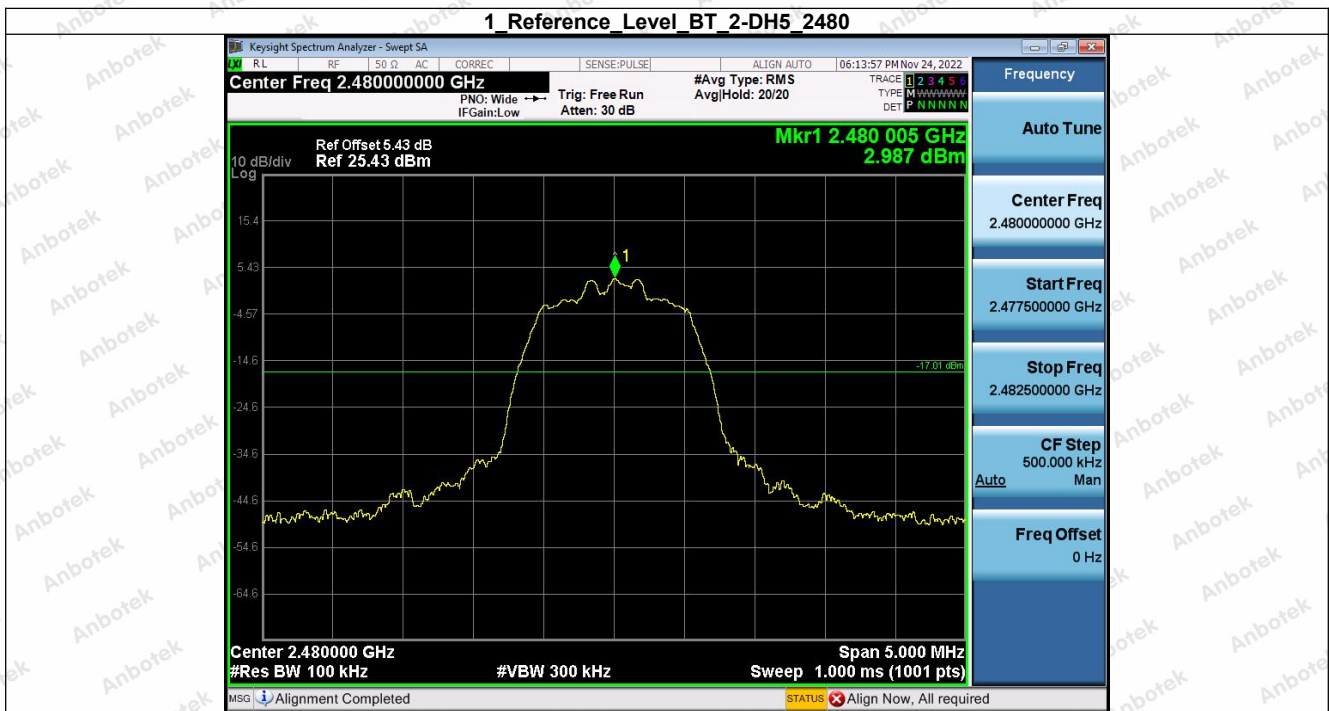

Shenzhen Anbotek Compliance Laboratory Limited

Address: 1/F., Building D, Sogood Science and Technology Park, Sanwei Community, Hangcheng Street, Bao'an District, Shenzhen, Guangdong, China.
Tel: (86) 0755-26066440 Fax: (86) 0755-26014772 Email: service@anbotek.com

Hotline 400-003-0500
www.anbotek.com.cn