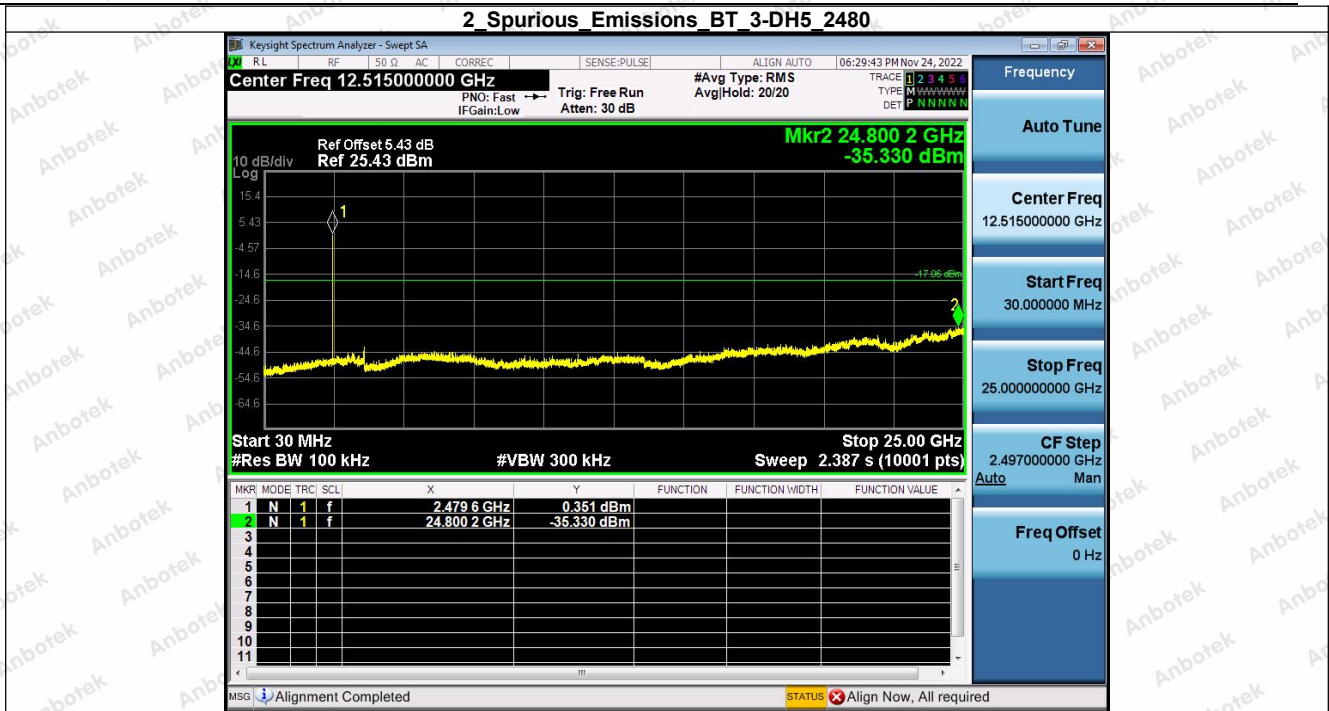

Shenzhen Anbotek Compliance Laboratory Limited

Address: 1/F., Building D, Sogood Science and Technology Park, Sanwei Community, Hangcheng Street, Bao'an District, Shenzhen, Guangdong, China.
Tel: (86) 0755-26066440 Fax: (86) 0755-26014772 Email: service@anbotek.com

Hotline 400-003-0500
www.anbotek.com.cn