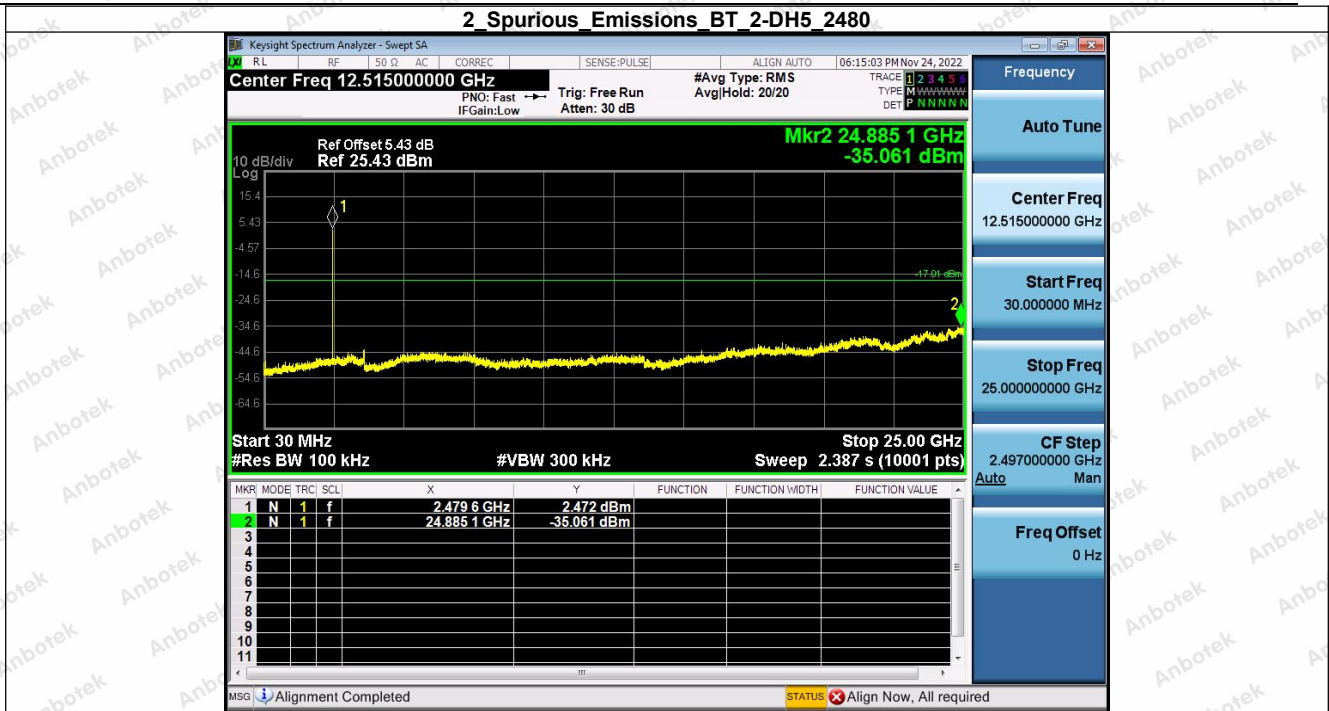

Shenzhen Anbotek Compliance Laboratory Limited

Address: 1/F., Building D, Sogood Science and Technology Park, Sanwei Community, Hangcheng Street, Bao'an District, Shenzhen, Guangdong, China.
Tel: (86) 0755-26066440 Fax: (86) 0755-26014772 Email: service@anbotek.com

Hotline 400-003-0500
www.anbotek.com.cn