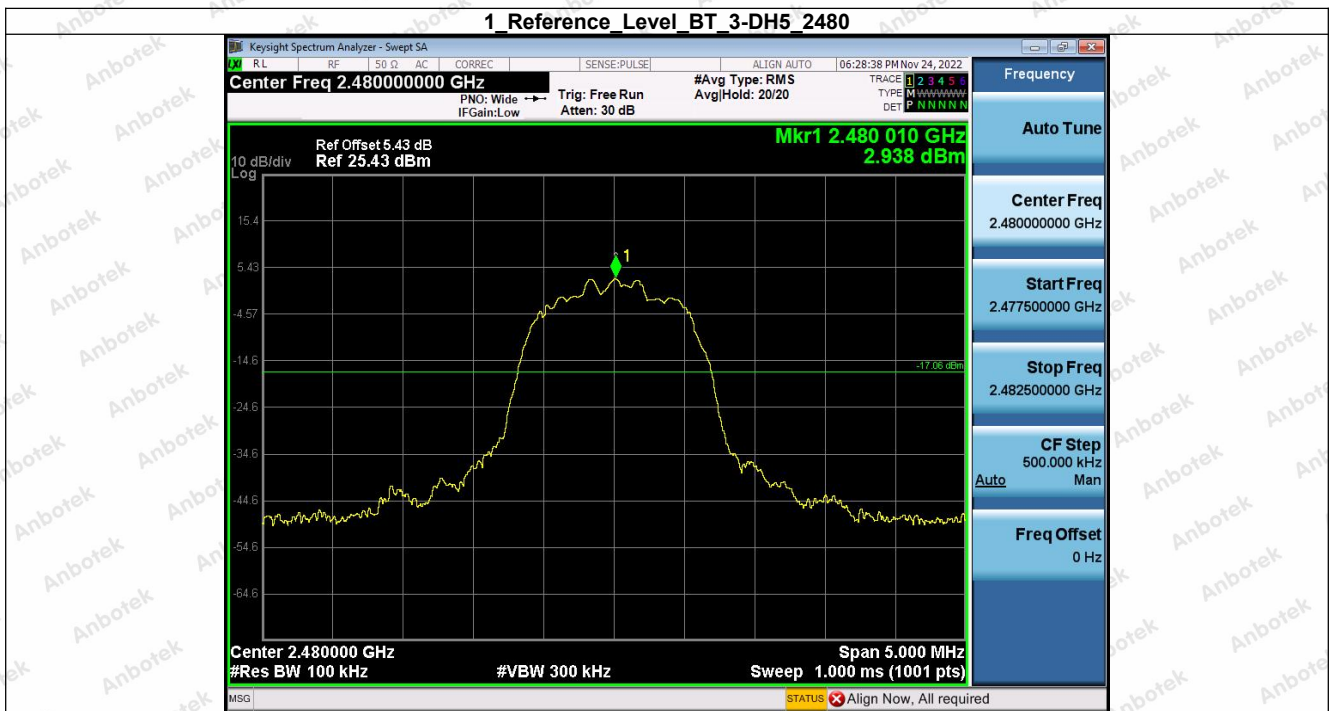

Shenzhen Anbotek Compliance Laboratory Limited

Address: 1/F., Building D, Sogood Science and Technology Park, Sanwei Community, Hangcheng Street, Bao'an District, Shenzhen, Guangdong, China.
Tel: (86) 0755-26066440 Fax: (86) 0755-26014772 Email: service@anbotek.com

Hotline 400-003-0500
www.anbotek.com.cn