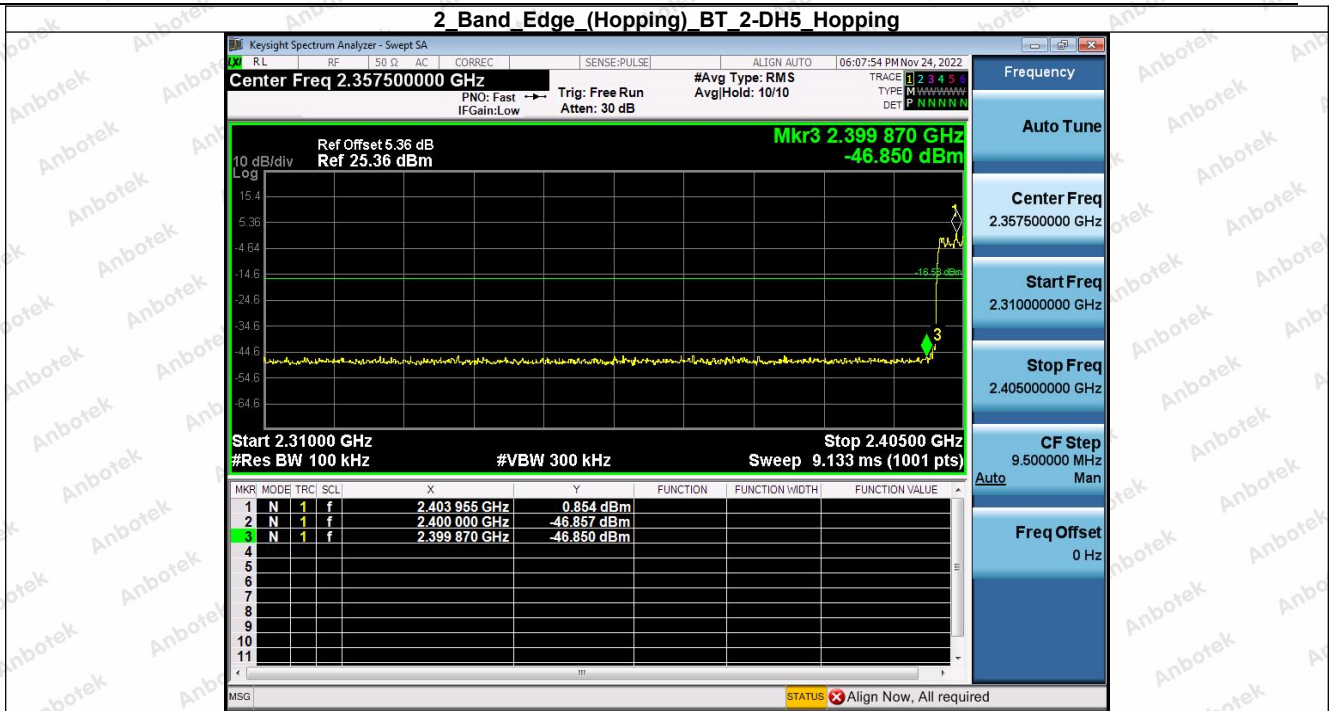

Shenzhen Anbotek Compliance Laboratory Limited

Address: 1/F., Building D, Sogood Science and Technology Park, Sanwei Community, Hangcheng Street, Bao'an District, Shenzhen, Guangdong, China.
Tel: (86) 0755-26066440 Fax: (86) 0755-26014772 Email: service@anbotek.com

Hotline
400-003-0500
www.anbotek.com.cn