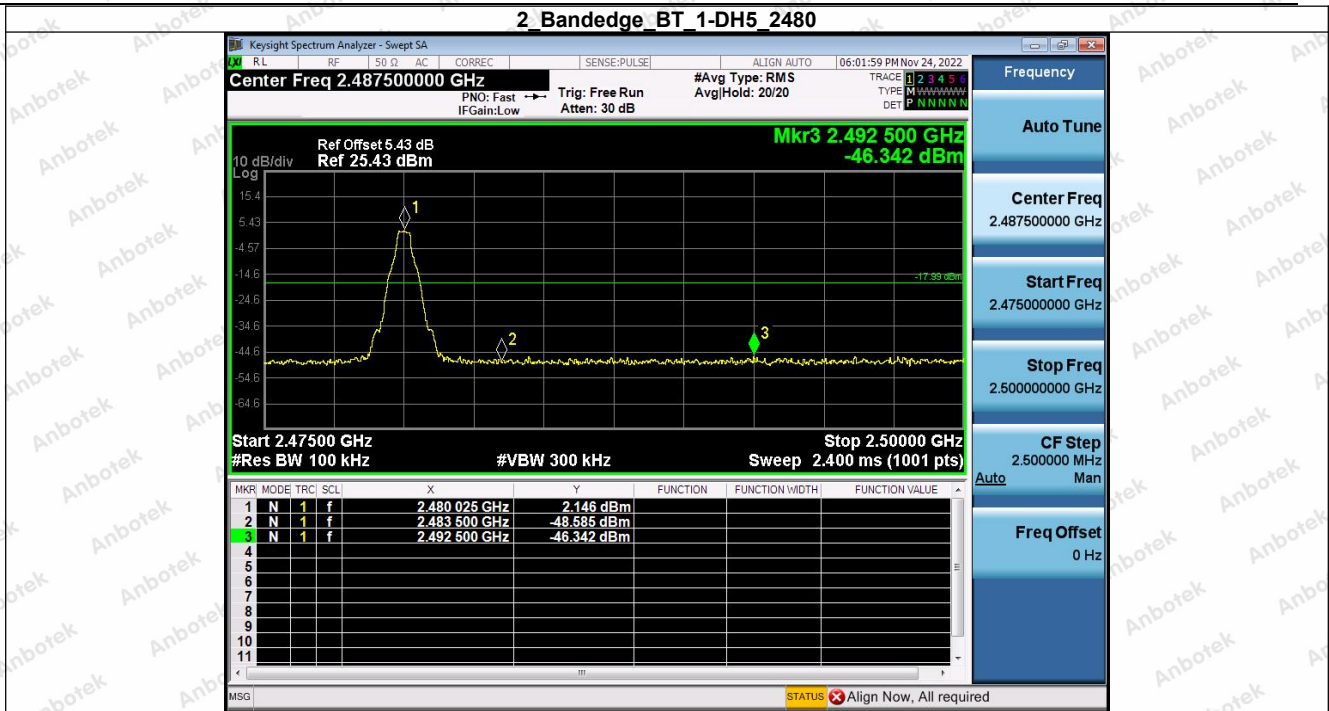

Shenzhen Anbotek Compliance Laboratory Limited

Address: 1/F., Building D, Sogood Science and Technology Park, Sanwei Community, Hangcheng Street, Bao'an District, Shenzhen, Guangdong, China.
Tel: (86) 0755-26066440 Fax: (86) 0755-26014772 Email: service@anbotek.com

Hotline 400-003-0500
www.anbotek.com.cn