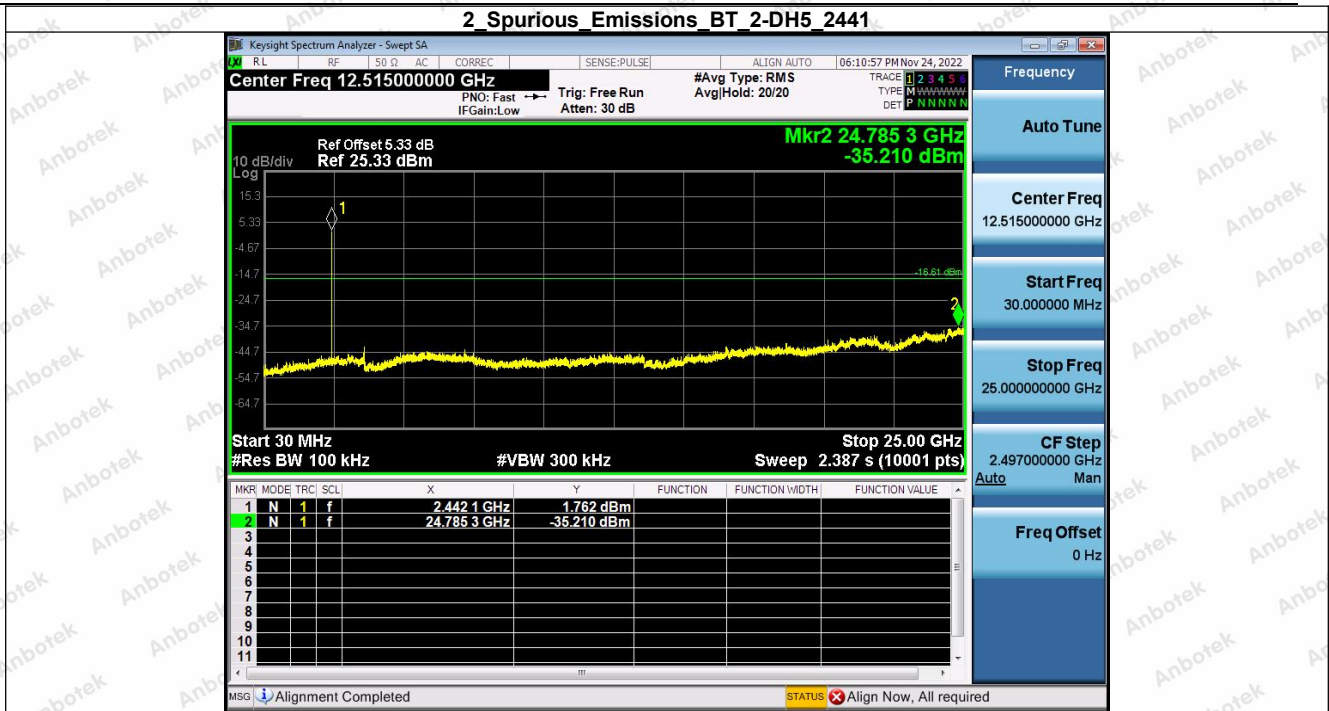

Shenzhen Anbotek Compliance Laboratory Limited

Address: 1/F., Building D, Sogood Science and Technology Park, Sanwei Community, Hangcheng Street, Bao'an District, Shenzhen, Guangdong, China.
Tel: (86) 0755-26066440 Fax: (86) 0755-26014772 Email: service@anbotek.com

Hotline 400-003-0500
www.anbotek.com.cn