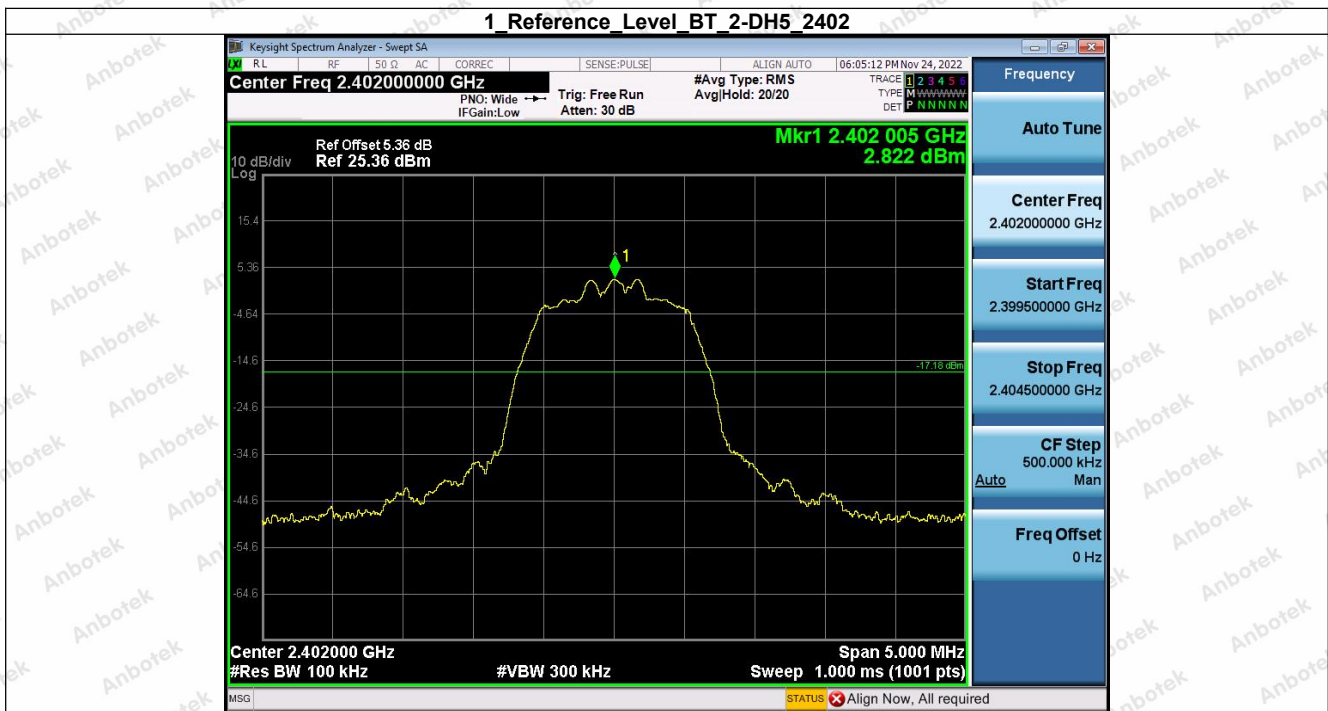

Shenzhen Anbotek Compliance Laboratory Limited

Address: 1/F., Building D, Sogood Science and Technology Park, Sanwei Community, Hangcheng Street, Bao'an District, Shenzhen, Guangdong, China.
Tel: (86) 0755-26066440 Fax: (86) 0755-26014772 Email: service@anbotek.com

Hotline
400-003-0500
www.anbotek.com.cn