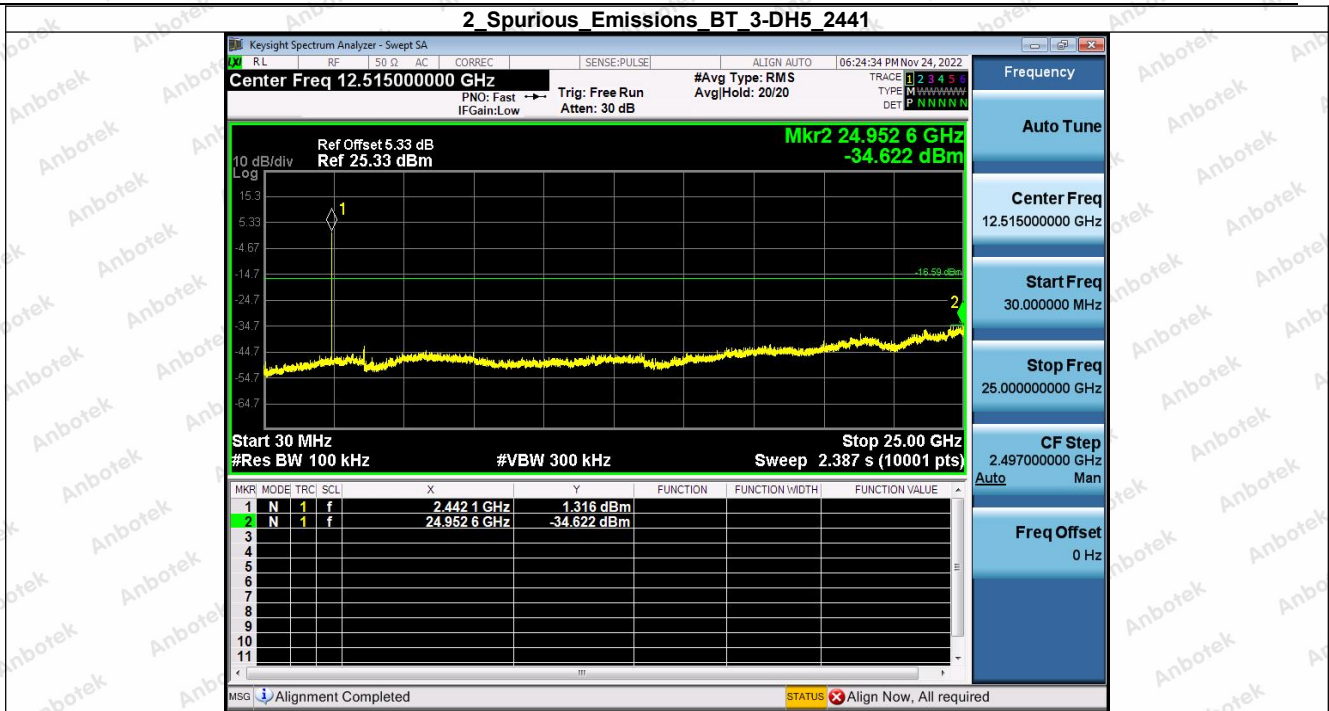

Shenzhen Anbotek Compliance Laboratory Limited

Address: 1/F., Building D, Sogood Science and Technology Park, Sanwei Community, Hangcheng Street, Bao'an District, Shenzhen, Guangdong, China.
Tel: (86) 0755-26066440 Fax: (86) 0755-26014772 Email: service@anbotek.com

Hotline 400-003-0500
www.anbotek.com.cn