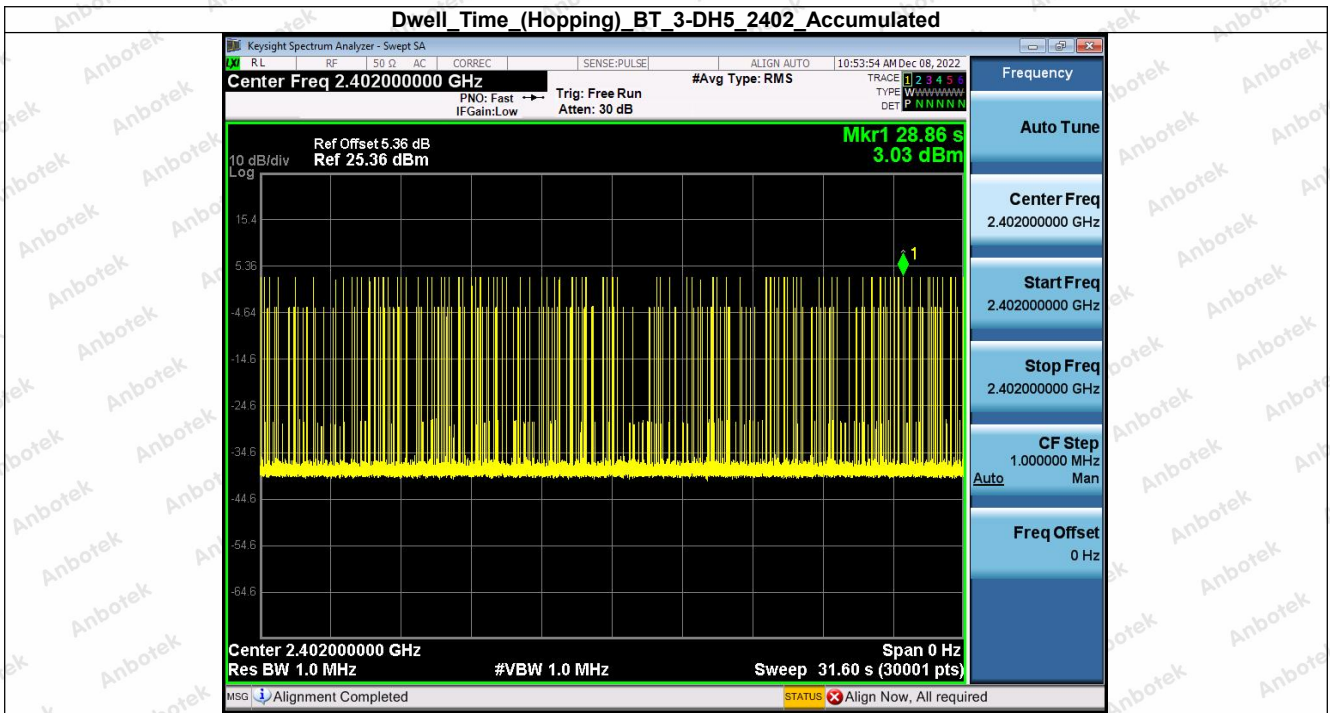

Shenzhen Anbotek Compliance Laboratory Limited

Address: 1/F., Building D, Sogood Science and Technology Park, Sanwei Community, Hangcheng Street, Bao'an District, Shenzhen, Guangdong, China.
Tel: (86) 0755-26066440 Fax: (86) 0755-26014772 Email: service@anbotek.com

Hotline
400-003-0500
www.anbotek.com.cn