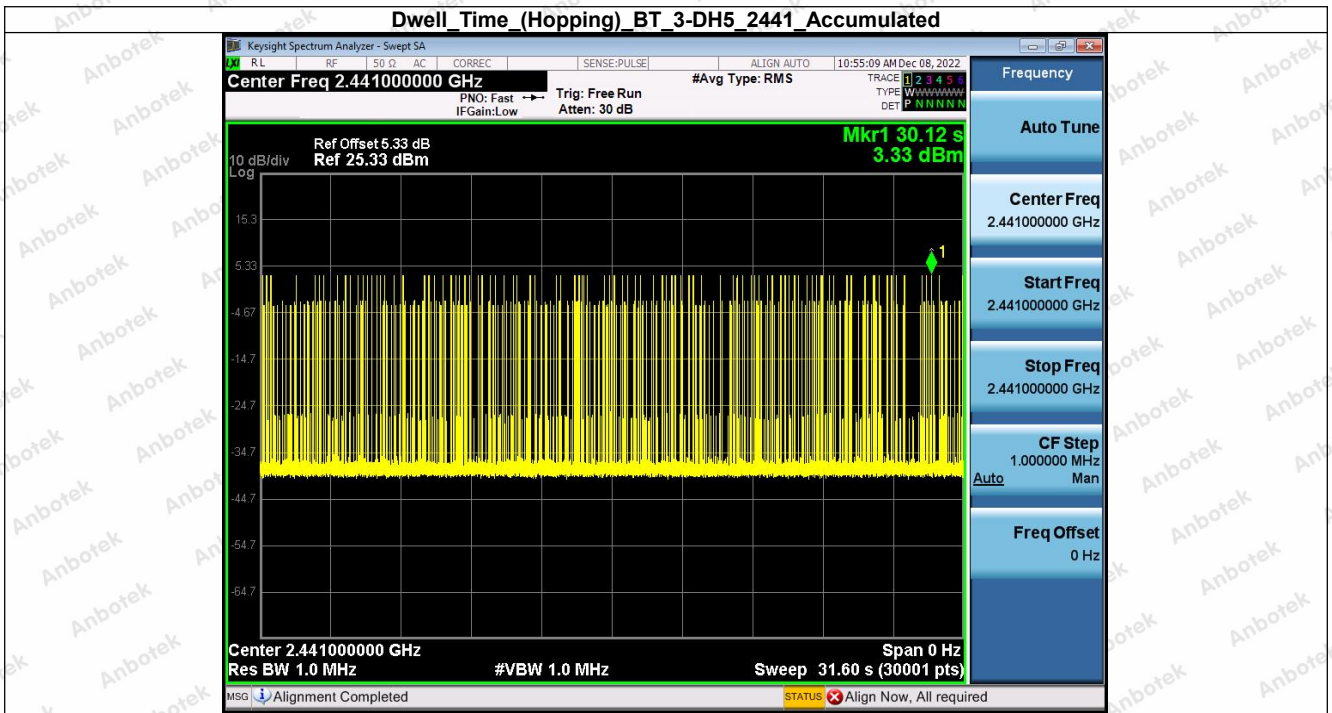

Shenzhen Anbotek Compliance Laboratory Limited

Address: 1/F., Building D, Sogood Science and Technology Park, Sanwei Community, Hangcheng Street, Bao'an District, Shenzhen, Guangdong, China.
Tel: (86) 0755-26066440 Fax: (86) 0755-26014772 Email: service@anbotek.com

Hotline
400-003-0500
www.anbotek.com.cn