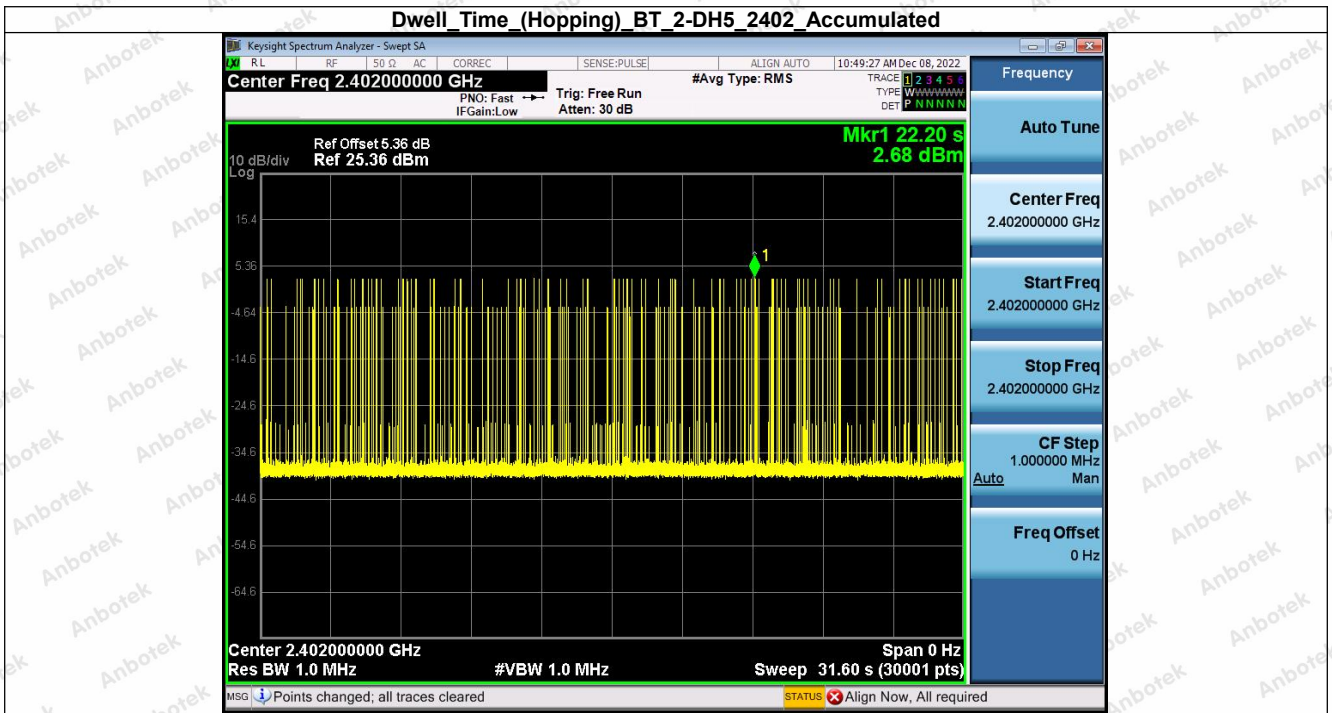

Shenzhen Anbotek Compliance Laboratory Limited

Address: 1/F., Building D, Sogood Science and Technology Park, Sanwei Community, Hangcheng Street, Bao'an District, Shenzhen, Guangdong, China.
Tel: (86) 0755-26066440 Fax: (86) 0755-26014772 Email: service@anbotek.com

Hotline
400-003-0500
www.anbotek.com.cn