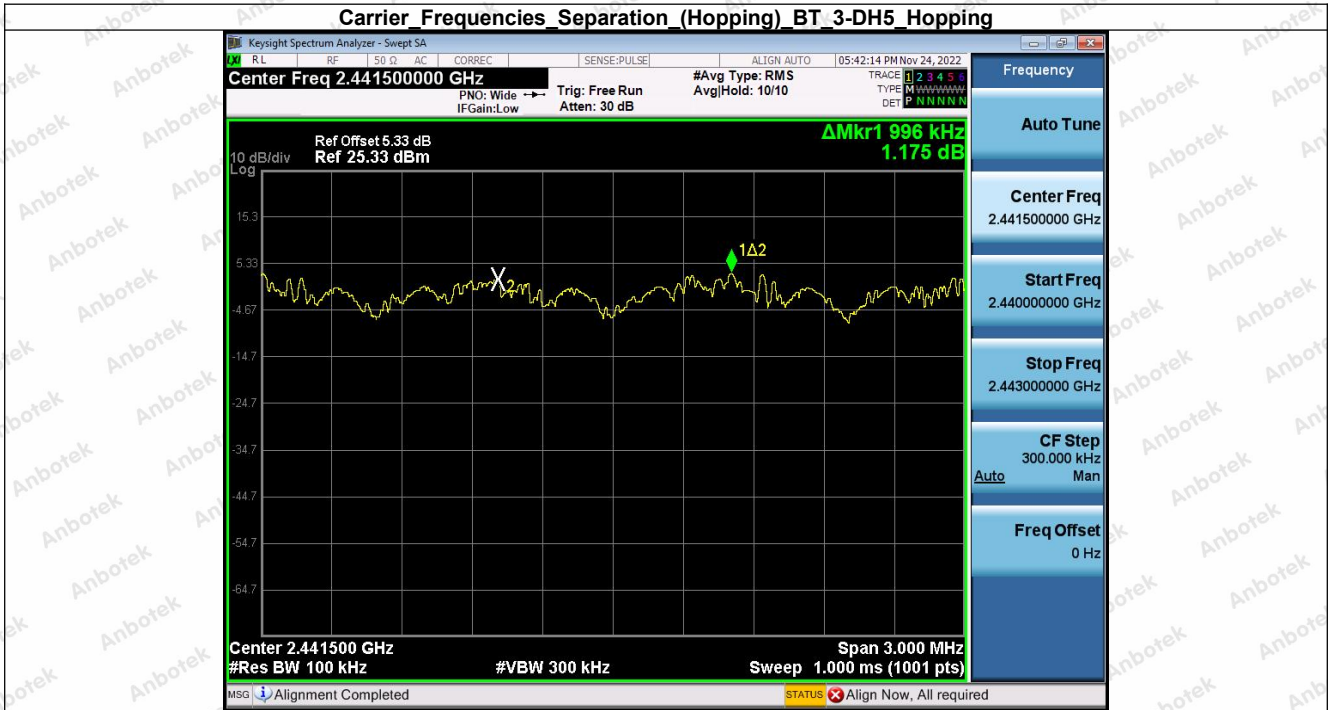

Carrier Frequencies Separation (Hopping) BT 3-DH5 Hopping

Shenzhen Anbotek Compliance Laboratory Limited

Address: 1/F., Building D, Sogood Science and Technology Park, Sanwei Community, Hangcheng Street, Bao'an District, Shenzhen, Guangdong, China.
Tel: (86) 0755-26066440 Fax: (86) 0755-26014772 Email: service@anbotek.com

Hotline
400-003-0500
www.anbotek.com.cn