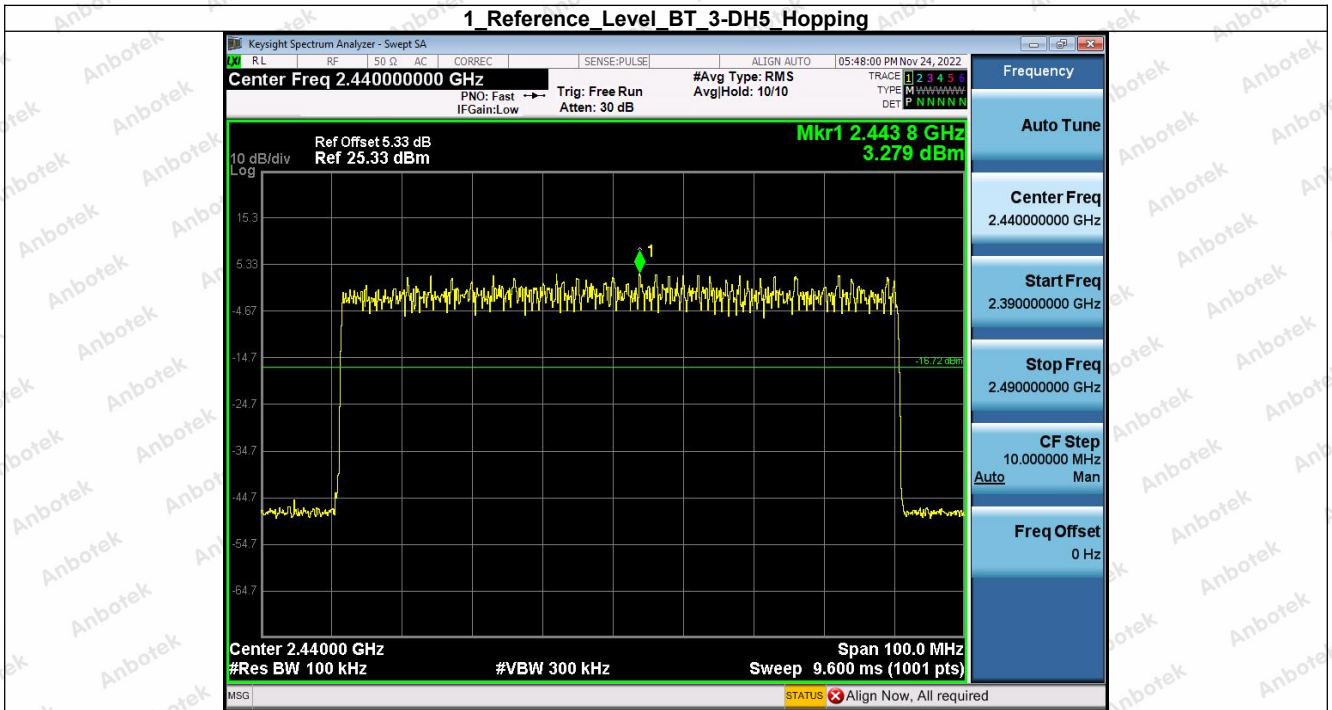

Shenzhen Anbotek Compliance Laboratory Limited

Address: 1/F., Building D, Sogood Science and Technology Park, Sanwei Community, Hangcheng Street, Bao'an District, Shenzhen, Guangdong, China.
Tel: (86) 0755-26066440 Fax: (86) 0755-26014772 Email: service@anbotek.com

Hotline
400-003-0500
www.anbotek.com.cn