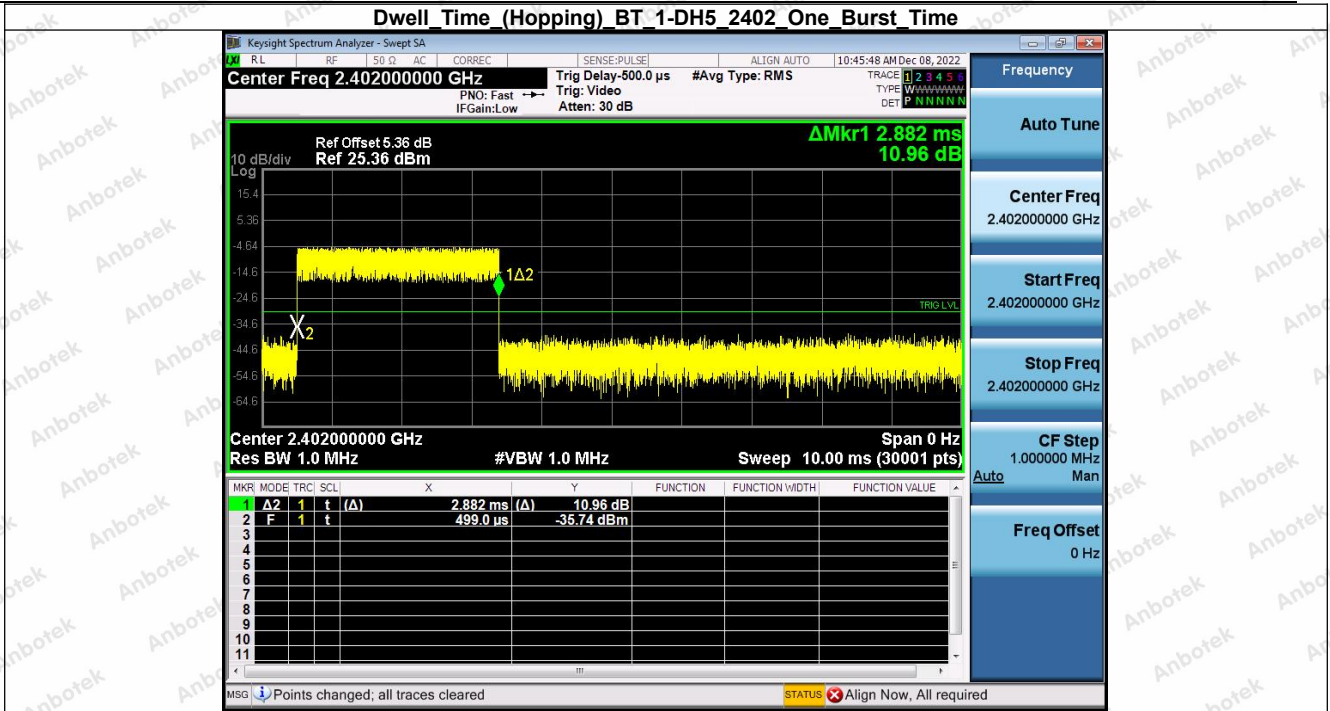

Shenzhen Anbotek Compliance Laboratory Limited

Address: 1/F., Building D, Sogood Science and Technology Park, Sanwei Community, Hangcheng Street, Bao'an District, Shenzhen, Guangdong, China.
Tel: (86) 0755-26066440 Fax: (86) 0755-26014772 Email: service@anbotek.com

Hotline
400-003-0500
www.anbotek.com.cn