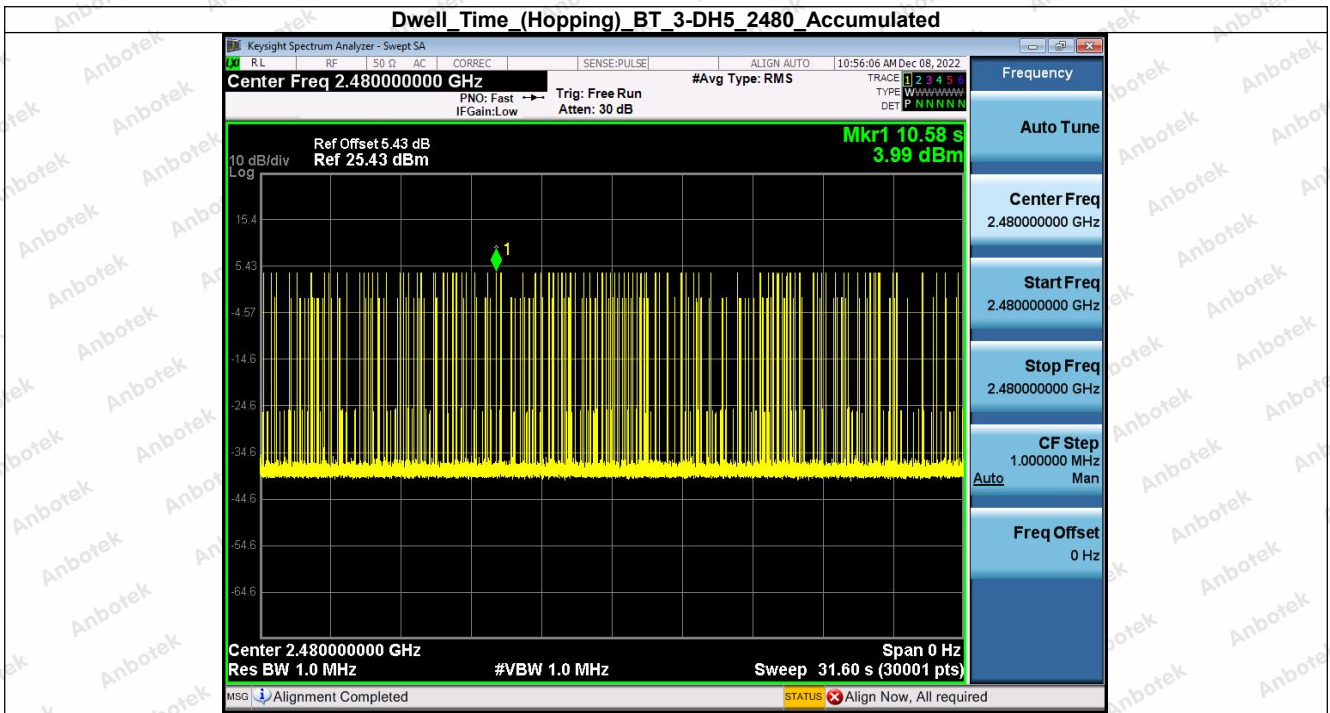

Shenzhen Anbotek Compliance Laboratory Limited

Address: 1/F., Building D, Sogood Science and Technology Park, Sanwei Community, Hangcheng Street, Bao'an District, Shenzhen, Guangdong, China.
Tel: (86) 0755-26066440 Fax: (86) 0755-26014772 Email: service@anbotek.com

Hotline
400-003-0500
www.anbotek.com.cn