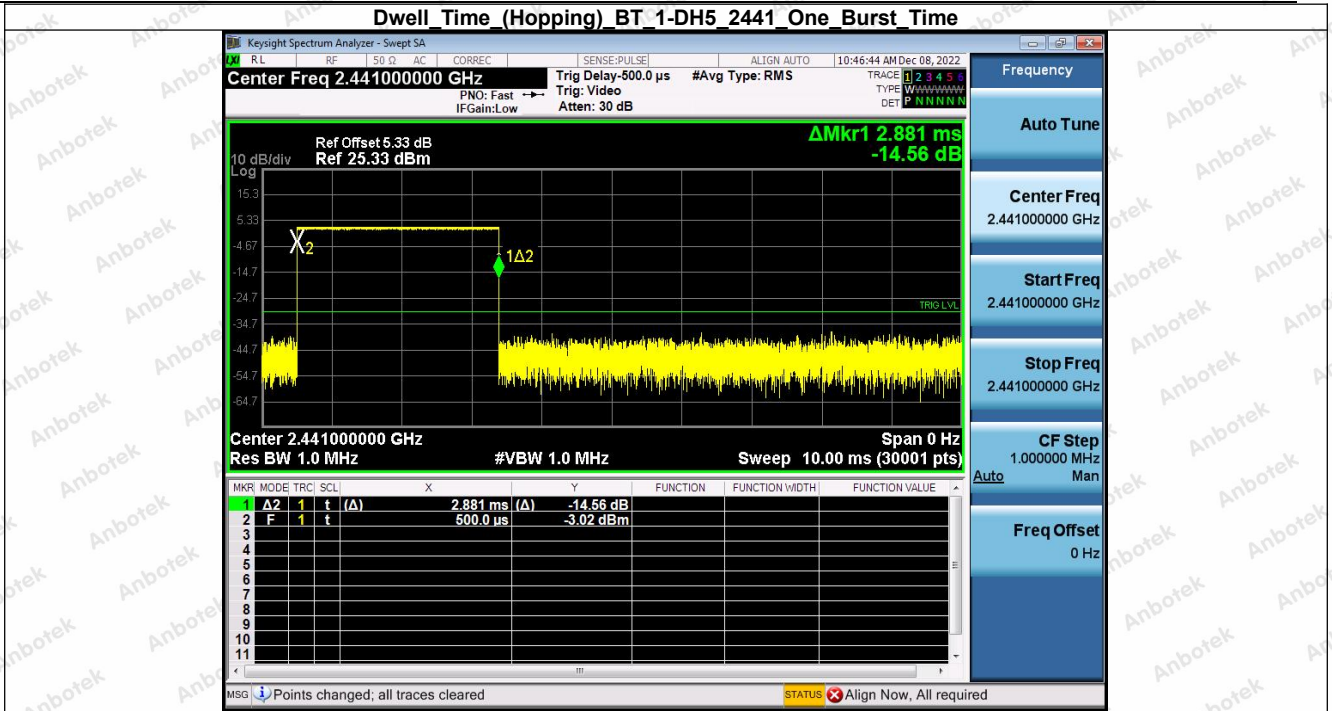

Shenzhen Anbotek Compliance Laboratory Limited

Address: 1/F., Building D, Sogood Science and Technology Park, Sanwei Community, Hangcheng Street, Bao'an District, Shenzhen, Guangdong, China.
Tel: (86) 0755-26066440 Fax: (86) 0755-26014772 Email: service@anbotek.com

Hotline
400-003-0500
www.anbotek.com.cn