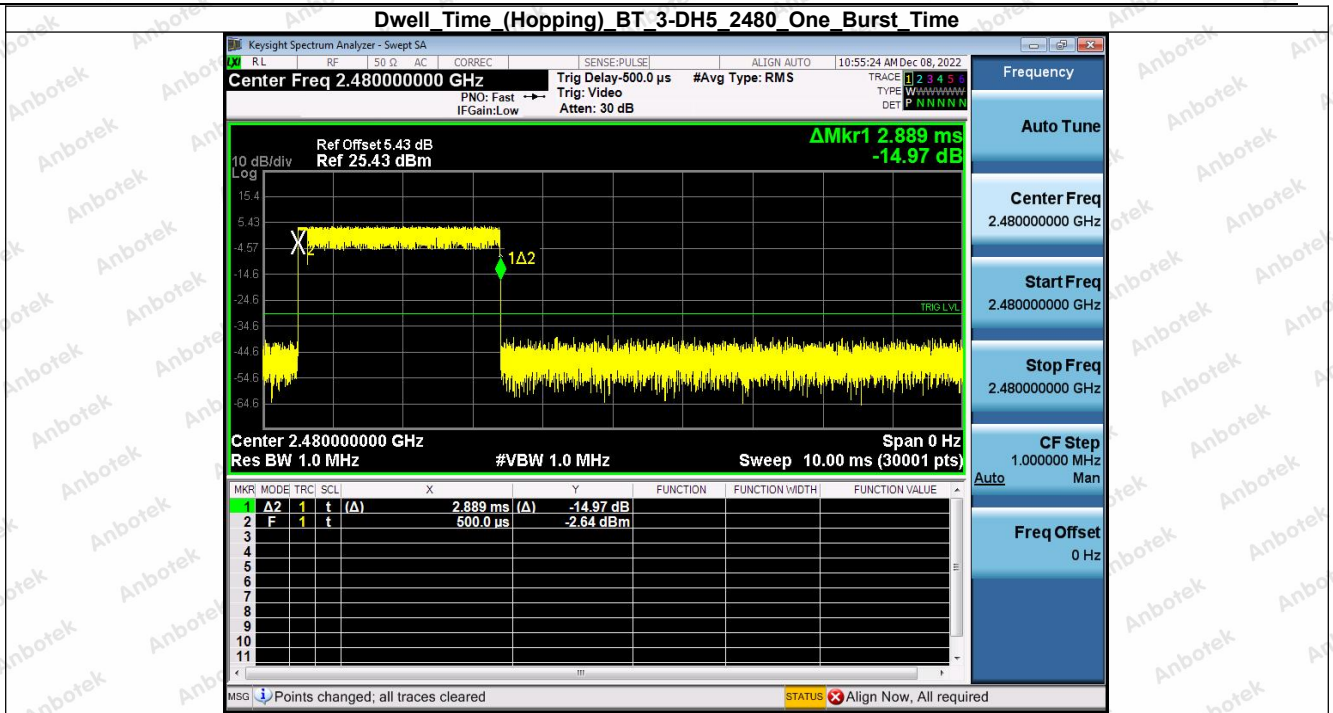

Shenzhen Anbotek Compliance Laboratory Limited

Address: 1/F., Building D, Sogood Science and Technology Park, Sanwei Community, Hangcheng Street, Bao'an District, Shenzhen, Guangdong, China.
Tel: (86) 0755-26066440 Fax: (86) 0755-26014772 Email: service@anbotek.com

Hotline
400-003-0500
www.anbotek.com.cn