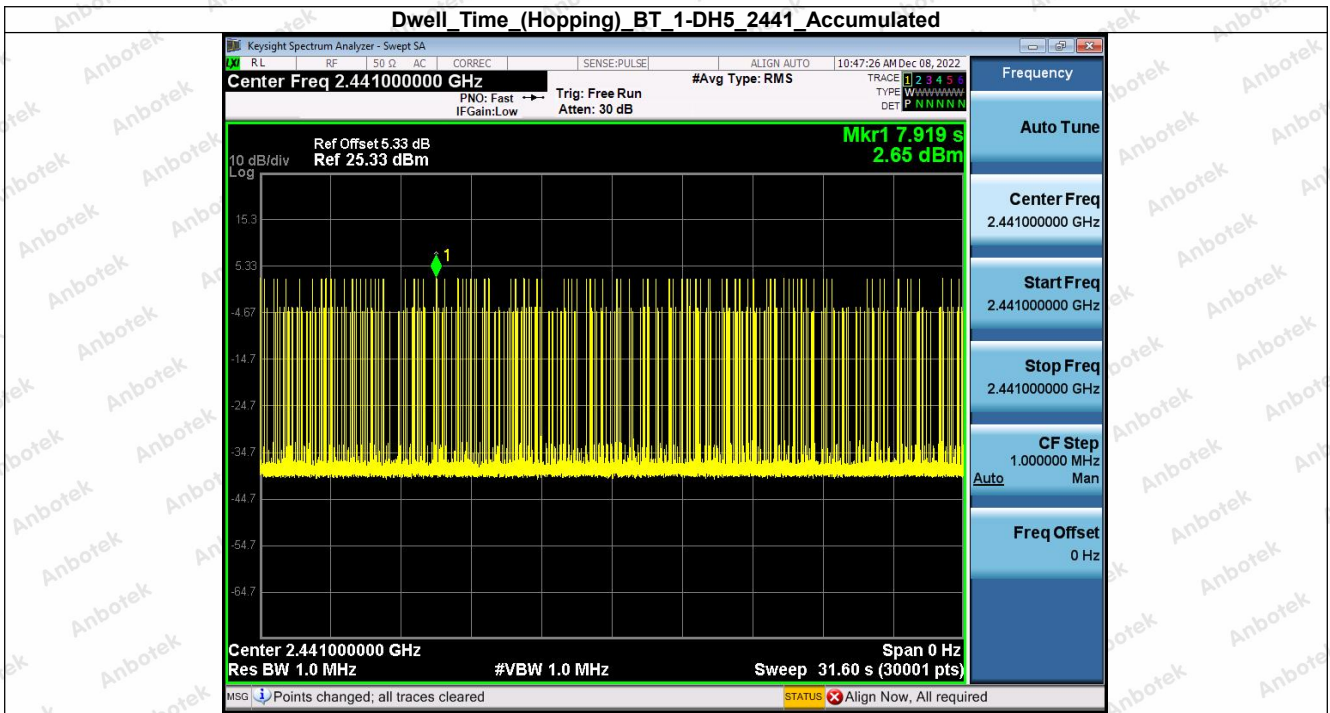

Shenzhen Anbotek Compliance Laboratory Limited

Address: 1/F., Building D, Sogood Science and Technology Park, Sanwei Community, Hangcheng Street, Bao'an District, Shenzhen, Guangdong, China.
Tel: (86) 0755-26066440 Fax: (86) 0755-26014772 Email: service@anbotek.com

Hotline
400-003-0500
www.anbotek.com.cn