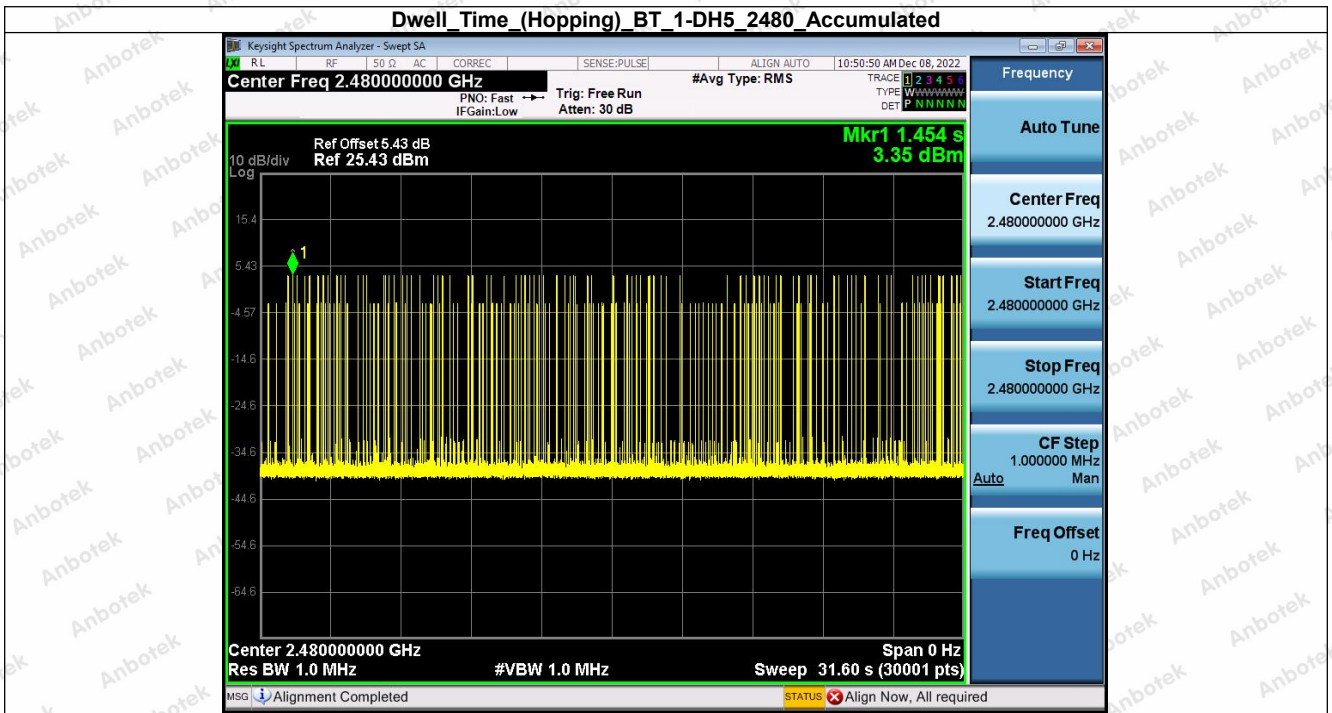

Shenzhen Anbotek Compliance Laboratory Limited

Address: 1/F., Building D, Sogood Science and Technology Park, Sanwei Community, Hangcheng Street, Bao'an District, Shenzhen, Guangdong, China.
Tel: (86) 0755-26066440 Fax: (86) 0755-26014772 Email: service@anbotek.com

Hotline
400-003-0500
www.anbotek.com.cn