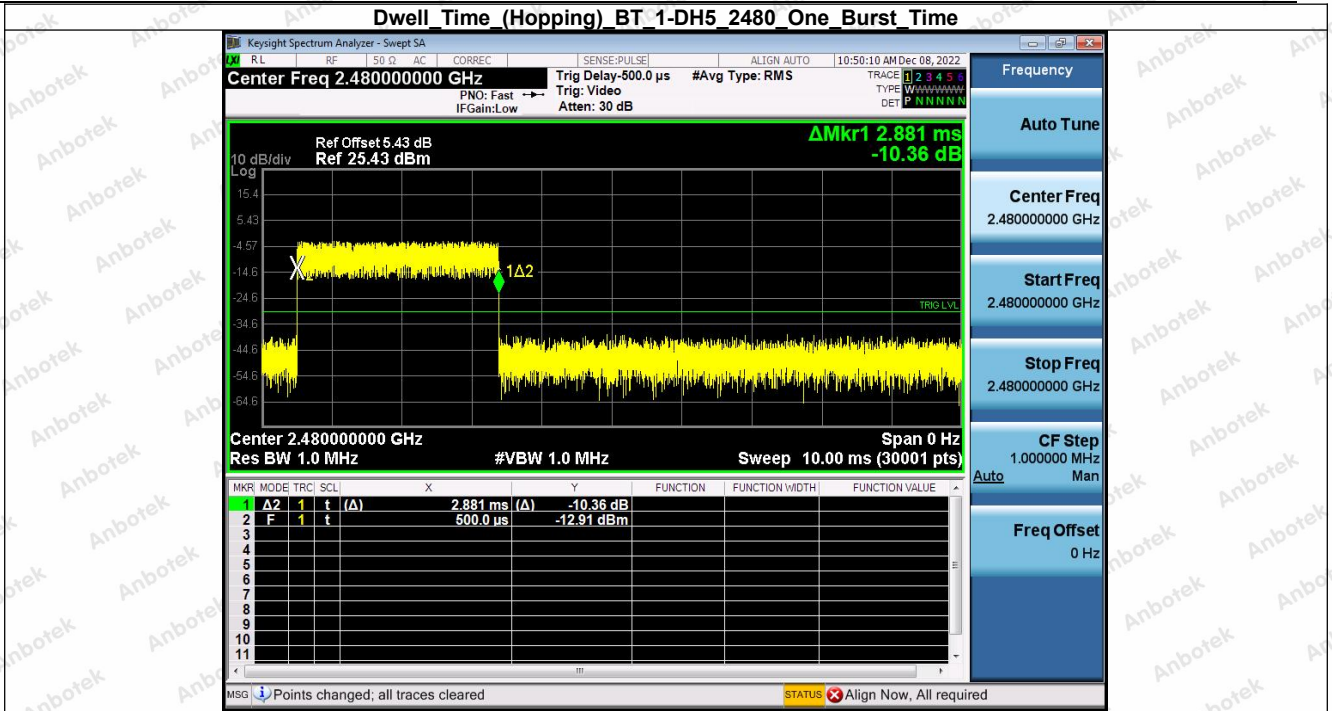

Shenzhen Anbotek Compliance Laboratory Limited

Address: 1/F., Building D, Sogood Science and Technology Park, Sanwei Community, Hangcheng Street, Bao'an District, Shenzhen, Guangdong, China.
Tel: (86) 0755-26066440 Fax: (86) 0755-26014772 Email: service@anbotek.com

Hotline
400-003-0500
www.anbotek.com.cn