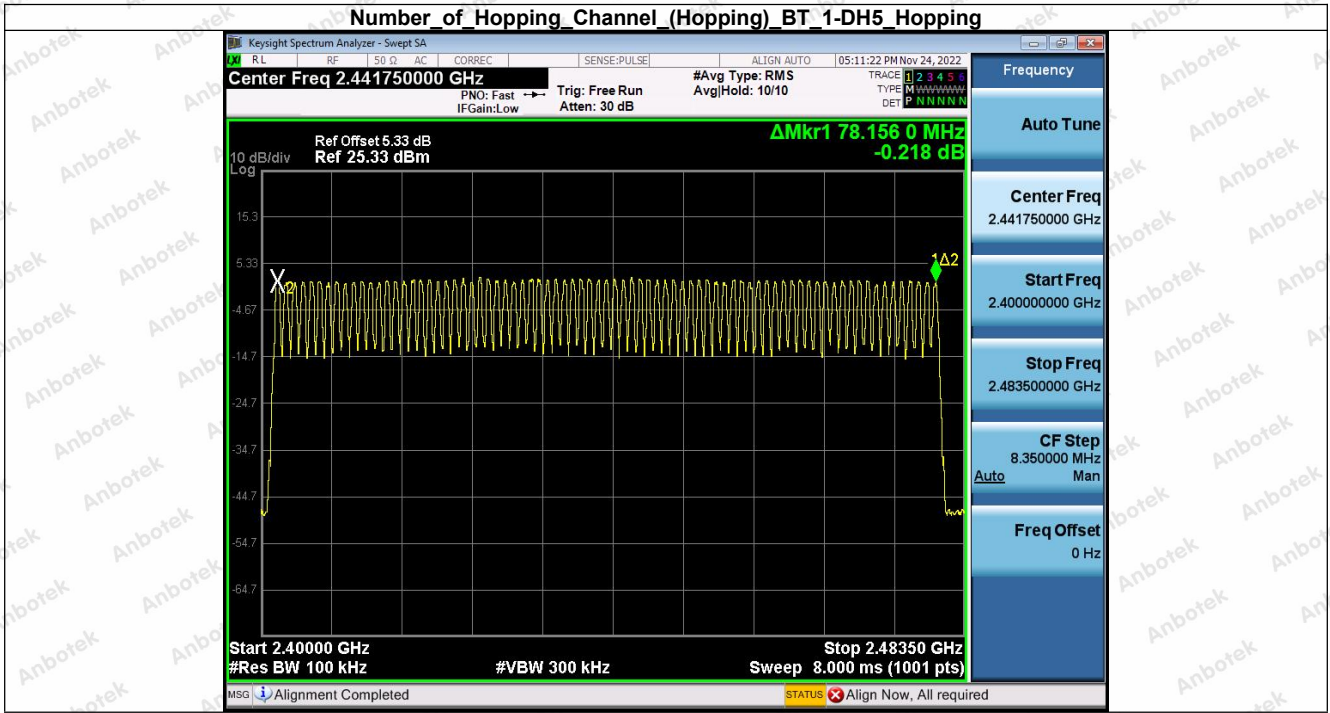

8. Number of Hopping Channel (Hopping)

Condition	Antenna	Modulation	Hopping Num	Limit	Result
NVNT	ANT1	1-DH5	79	15	Pass
NVNT	ANT1	2-DH5	79	15	Pass
NVNT	ANT1	3-DH5	79	15	Pass

Shenzhen Anbotek Compliance Laboratory Limited

Address: 1/F., Building D, Sogood Science and Technology Park, Sanwei Community, Hangcheng Street, Bao'an District, Shenzhen, Guangdong, China.
Tel: (86) 0755-26066440 Fax: (86) 0755-26014772 Email: service@anbotek.com

Hotline
400-003-0500
www.anbotek.com.cn