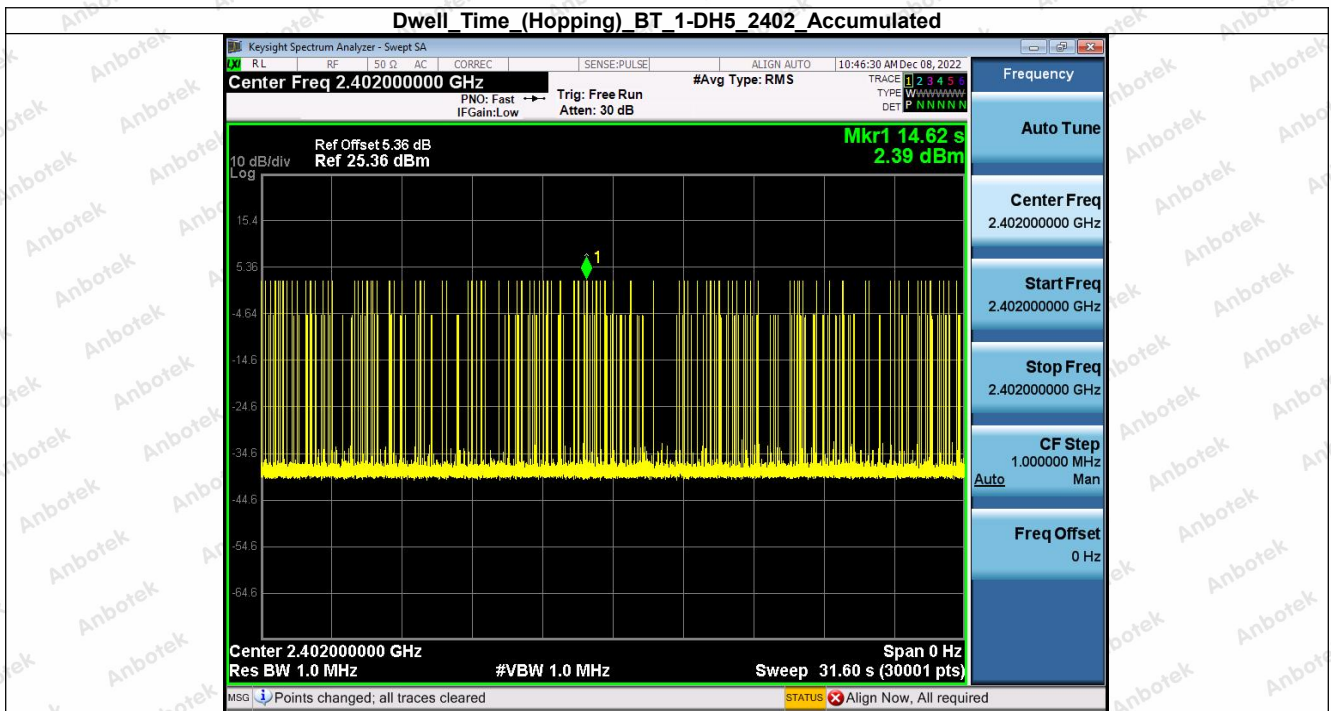

Hotline

400-003-0500

www.anbotek.com.cn

6. Dwell Time (Hopping)

Condition	Antenna	Packet Type	Pulse Time(ms)	Hops	Dwell Time(ms)	Limit(s)	Result
NVNT	ANT1	1-DH5	2.882	114.00	328.548	0.40	Pass
NVNT	ANT1	1-DH5	2.881	115.00	331.315	0.40	Pass
NVNT	ANT1	1-DH5	2.881	101.00	290.981	0.40	Pass
NVNT	ANT1	2-DH5	2.887	105.00	303.135	0.40	Pass
NVNT	ANT1	2-DH5	2.887	100.00	288.700	0.40	Pass
NVNT	ANT1	2-DH5	2.888	106.00	306.128	0.40	Pass
NVNT	ANT1	3-DH5	2.889	109.00	314.901	0.40	Pass
NVNT	ANT1	3-DH5	2.889	120.00	346.680	0.40	Pass
NVNT	ANT1	3-DH5	2.889	120.00	346.680	0.40	Pass