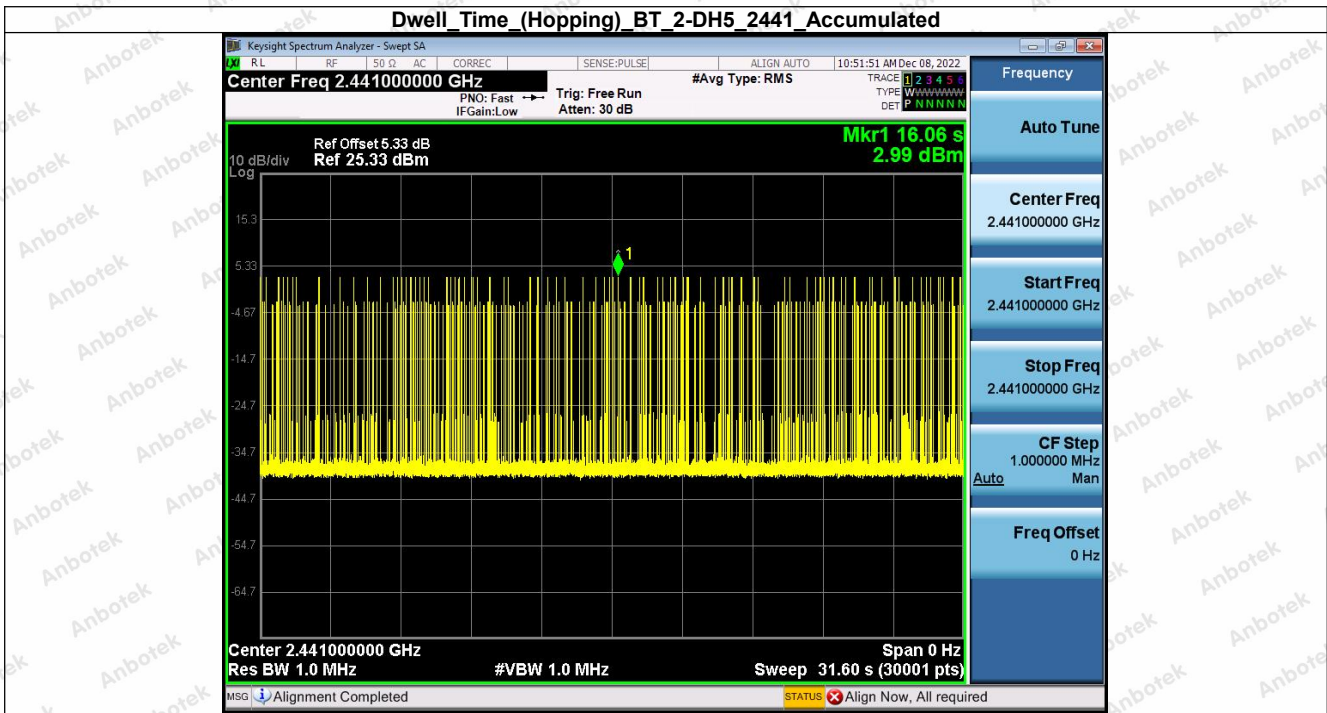

Shenzhen Anbotek Compliance Laboratory Limited

Address: 1/F., Building D, Sogood Science and Technology Park, Sanwei Community, Hangcheng Street, Bao'an District, Shenzhen, Guangdong, China.
Tel: (86) 0755-26066440 Fax: (86) 0755-26014772 Email: service@anbotek.com

Hotline
400-003-0500
www.anbotek.com.cn