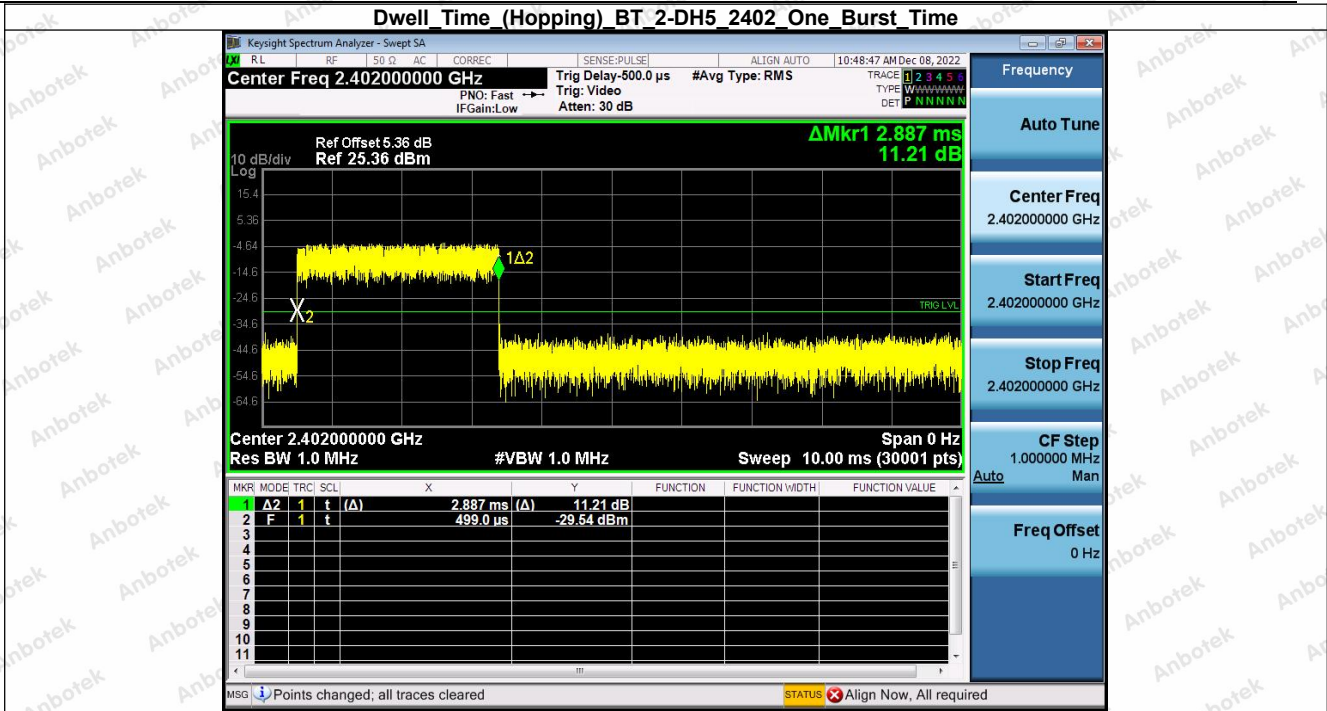

Shenzhen Anbotek Compliance Laboratory Limited

Address: 1/F., Building D, Sogood Science and Technology Park, Sanwei Community, Hangcheng Street, Bao'an District, Shenzhen, Guangdong, China.
Tel: (86) 0755-26066440 Fax: (86) 0755-26014772 Email: service@anbotek.com

Hotline
400-003-0500
www.anbotek.com.cn