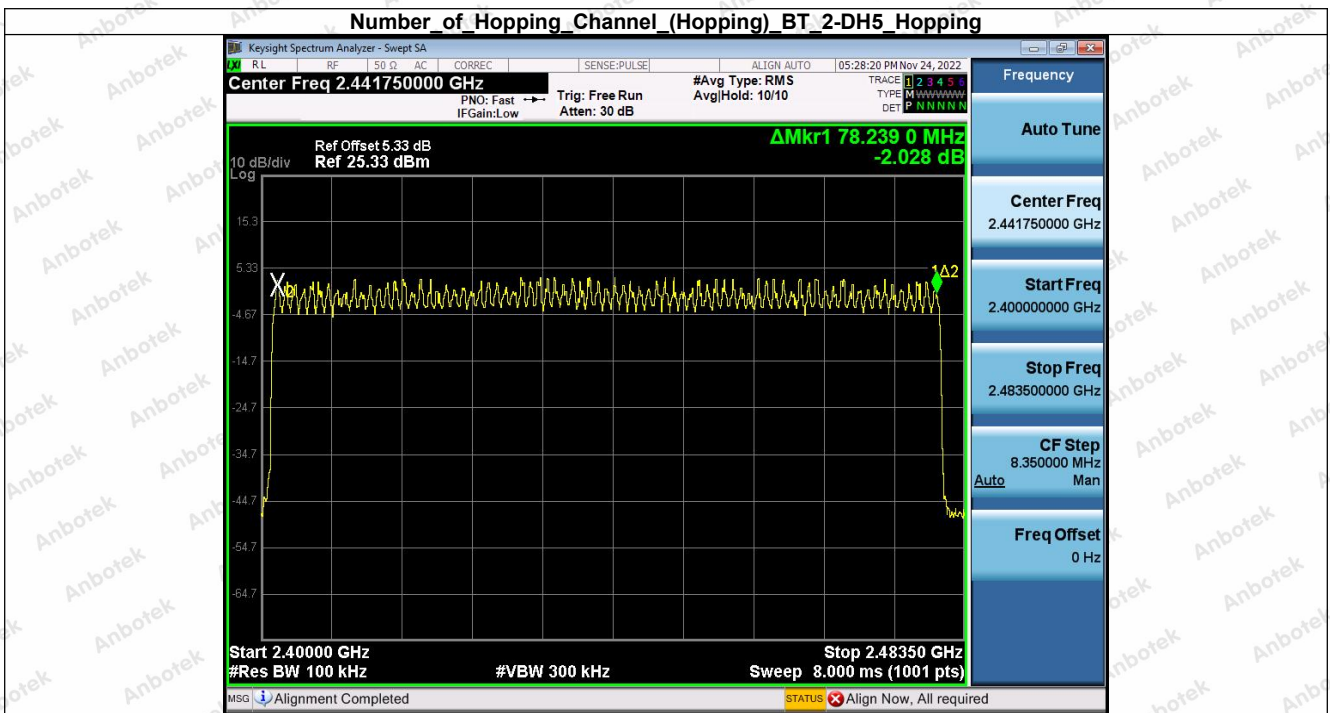

8. Number of Hopping Channel (Hopping)

Condition	Antenna	Modulation	Hopping Num	Limit	Result
NVNT	ANT1	1-DH5	79	15	Pass
NVNT	ANT1	2-DH5	79	15	Pass
NVNT	ANT1	3-DH5	79	15	Pass

Shenzhen Anbotek Compliance Laboratory Limited

Address: 1/F., Building D, Sogood Science and Technology Park, Sanwei Community, Hangcheng Street, Bao'an District, Shenzhen, Guangdong, China.
Tel: (86) 0755-26066440 Fax: (86) 0755-26014772 Email: service@anbotek.com

Hotline
400-003-0500
www.anbotek.com.cn