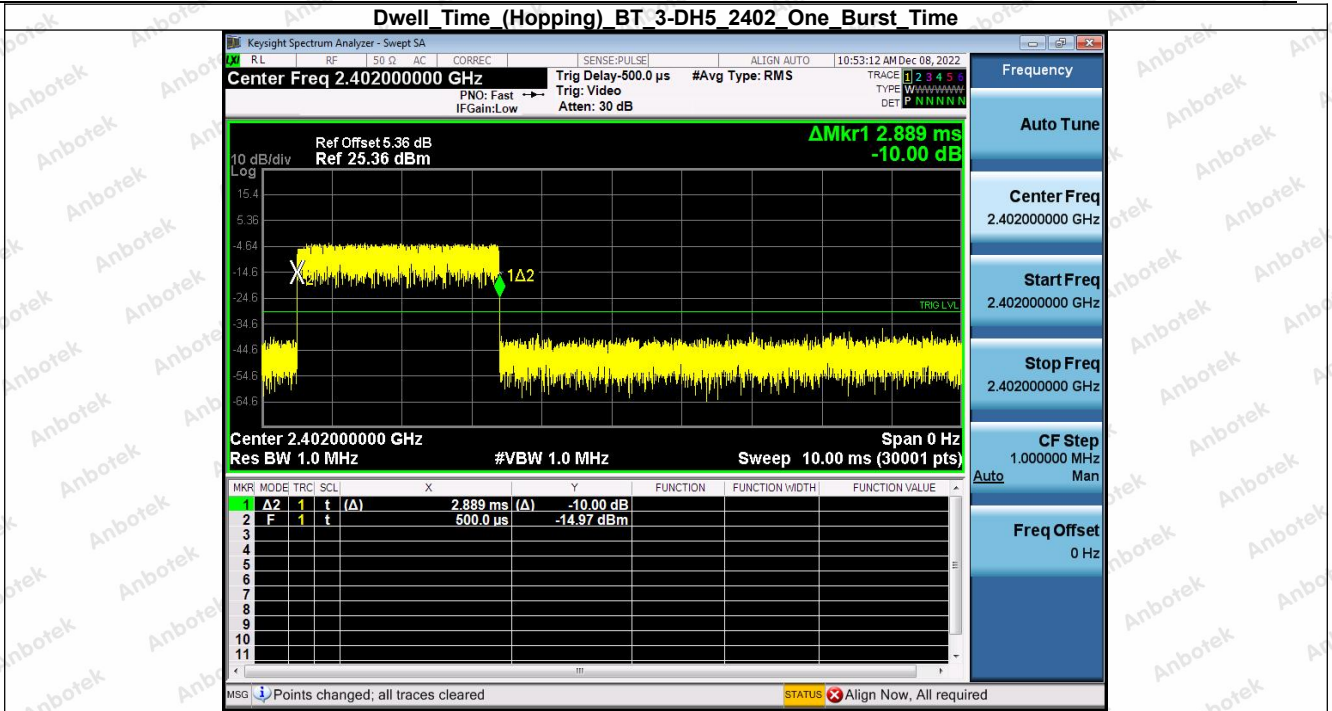

Shenzhen Anbotek Compliance Laboratory Limited

Address: 1/F., Building D, Sogood Science and Technology Park, Sanwei Community, Hangcheng Street, Bao'an District, Shenzhen, Guangdong, China.
Tel: (86) 0755-26066440 Fax: (86) 0755-26014772 Email: service@anbotek.com

Hotline
400-003-0500
www.anbotek.com.cn