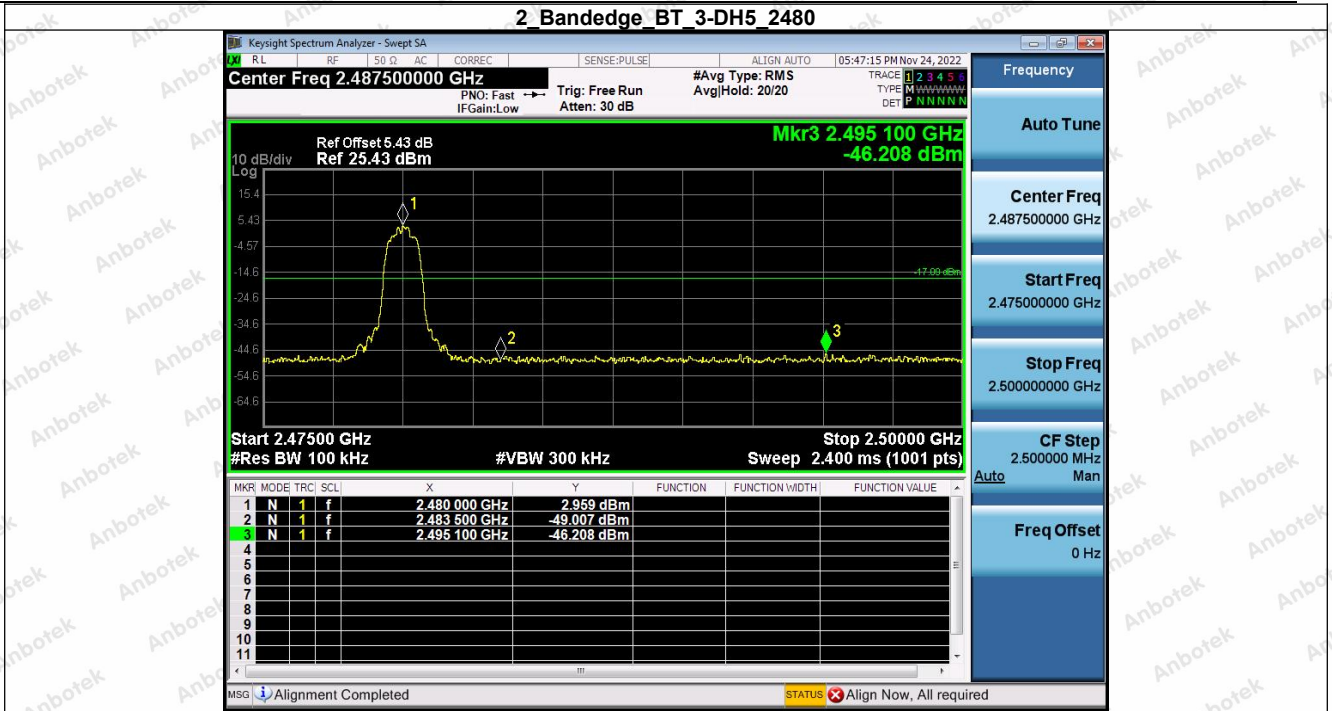

Shenzhen Anbotek Compliance Laboratory Limited

Address: 1/F., Building D, Sogood Science and Technology Park, Sanwei Community, Hangcheng Street, Bao'an District, Shenzhen, Guangdong, China.
Tel: (86) 0755-26066440 Fax: (86) 0755-26014772 Email: service@anbotek.com

Hotline
400-003-0500
www.anbotek.com.cn