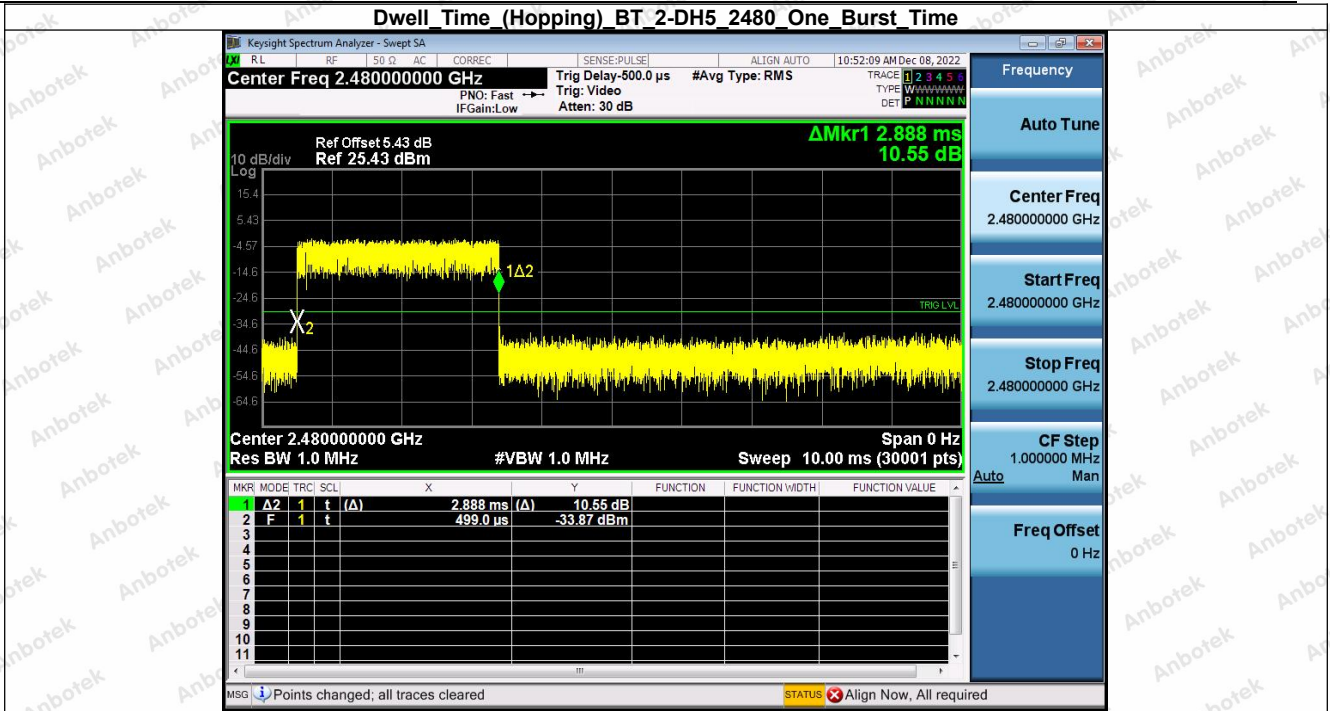

Shenzhen Anbotek Compliance Laboratory Limited

Address: 1/F., Building D, Sogood Science and Technology Park, Sanwei Community, Hangcheng Street, Bao'an District, Shenzhen, Guangdong, China.
Tel: (86) 0755-26066440 Fax: (86) 0755-26014772 Email: service@anbotek.com

Hotline
400-003-0500
www.anbotek.com.cn