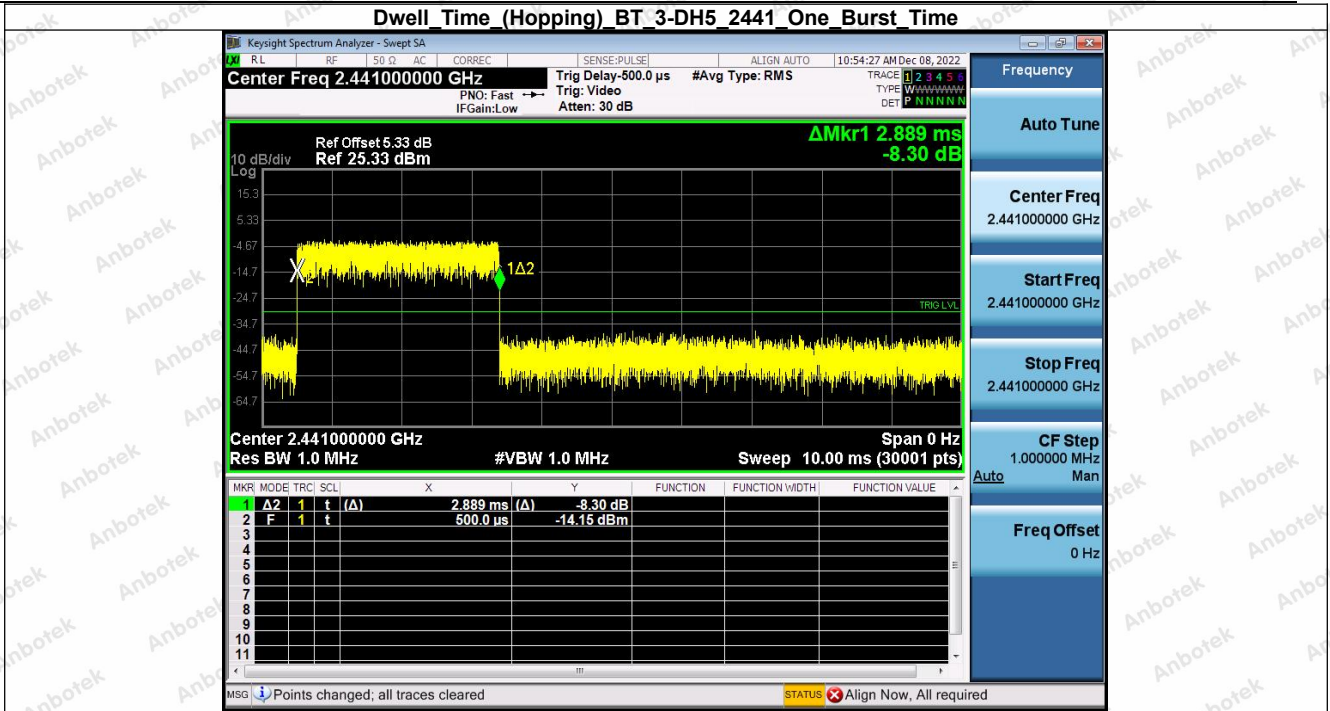

Shenzhen Anbotek Compliance Laboratory Limited

Address: 1/F., Building D, Sogood Science and Technology Park, Sanwei Community, Hangcheng Street, Bao'an District, Shenzhen, Guangdong, China.
Tel: (86) 0755-26066440 Fax: (86) 0755-26014772 Email: service@anbotek.com

Hotline
400-003-0500
www.anbotek.com.cn