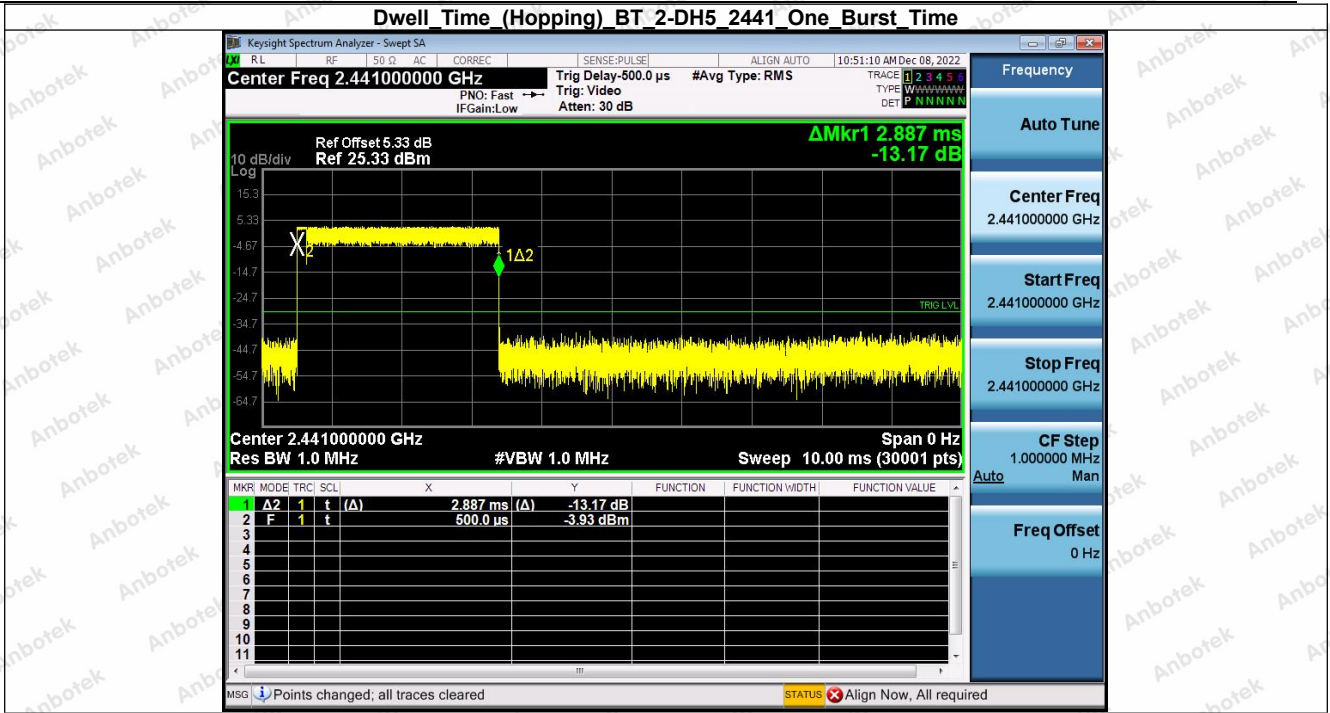

Shenzhen Anbotek Compliance Laboratory Limited

Address: 1/F., Building D, Sogood Science and Technology Park, Sanwei Community, Hangcheng Street, Bao'an District, Shenzhen, Guangdong, China.
Tel: (86) 0755-26066440 Fax: (86) 0755-26014772 Email: service@anbotek.com

Hotline
400-003-0500
www.anbotek.com.cn