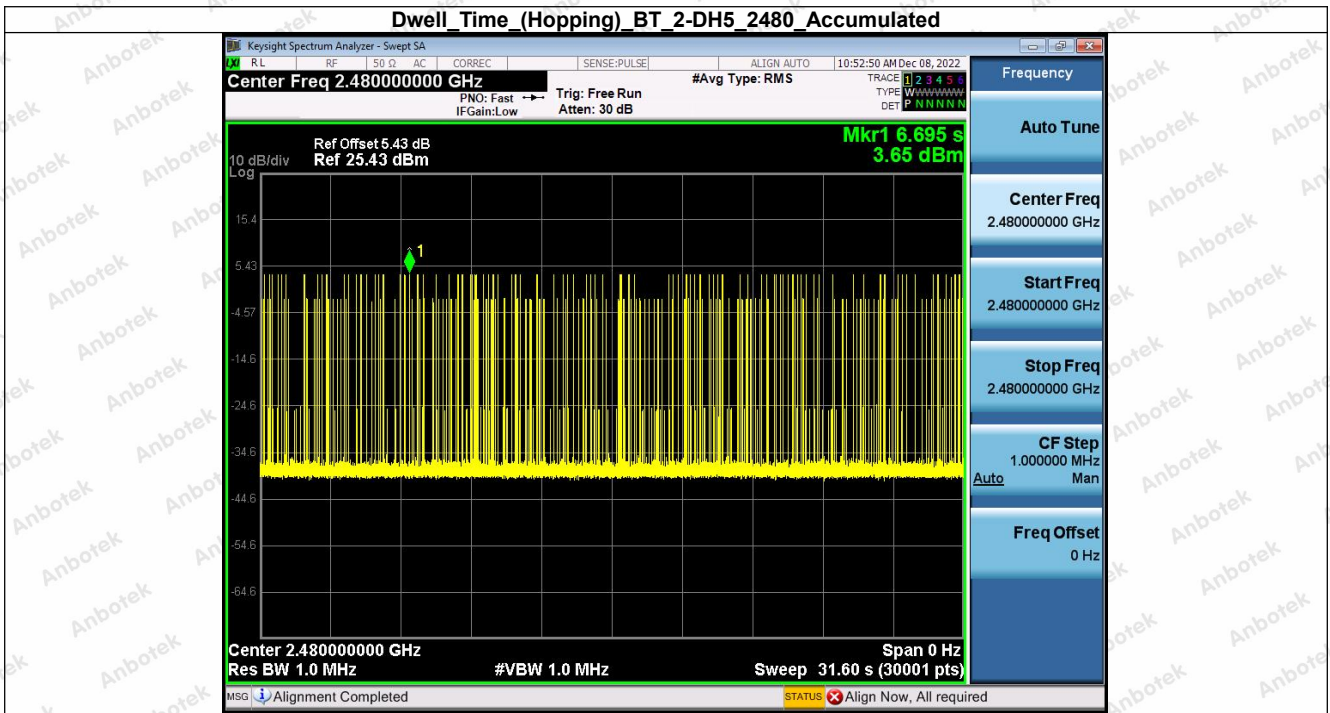

Shenzhen Anbotek Compliance Laboratory Limited

Address: 1/F., Building D, Sogood Science and Technology Park, Sanwei Community, Hangcheng Street, Bao'an District, Shenzhen, Guangdong, China.
Tel: (86) 0755-26066440 Fax: (86) 0755-26014772 Email: service@anbotek.com

Hotline
400-003-0500
www.anbotek.com.cn