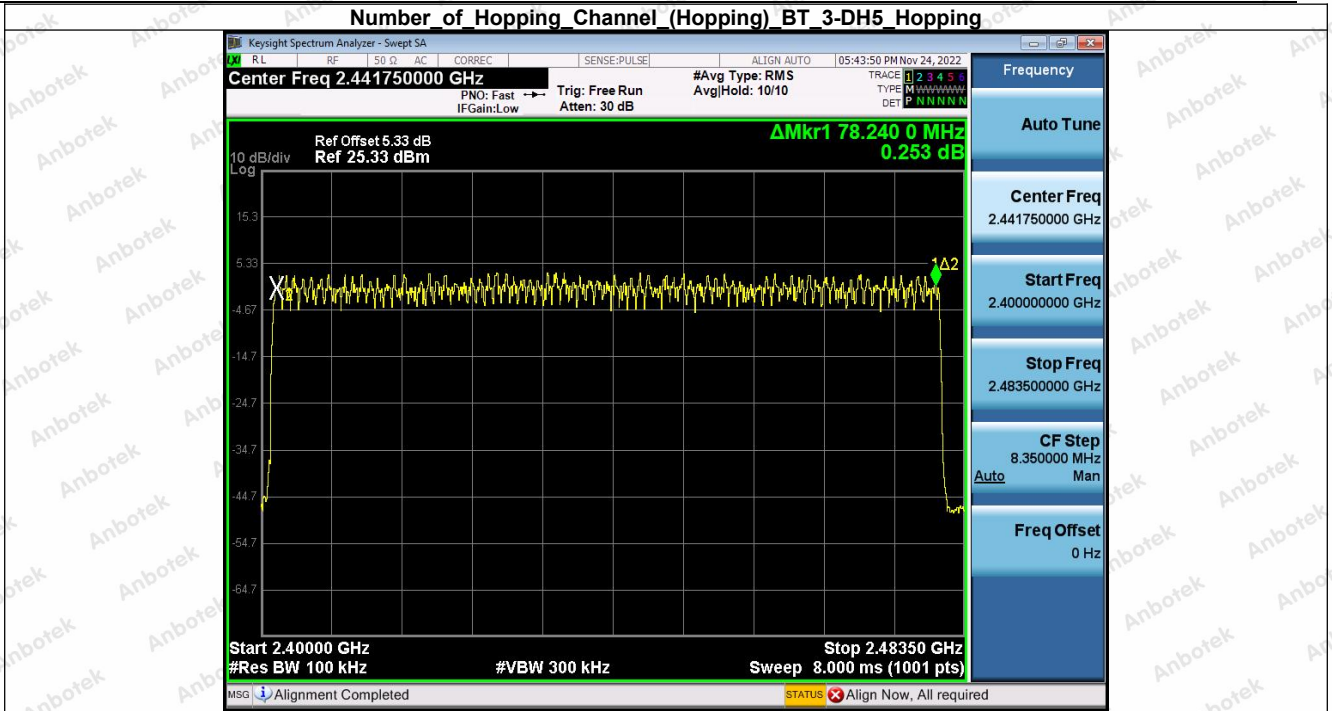

---end---

Shenzhen Anbotek Compliance Laboratory Limited

Address: 1/F., Building D, Sogood Science and Technology Park, Sanwei Community, Hangcheng Street, Bao'an District, Shenzhen, Guangdong, China.
Tel: (86) 0755-26066440 Fax: (86) 0755-26014772 Email: service@anbotek.com

Hotline
400-003-0500
www.anbotek.com.cn