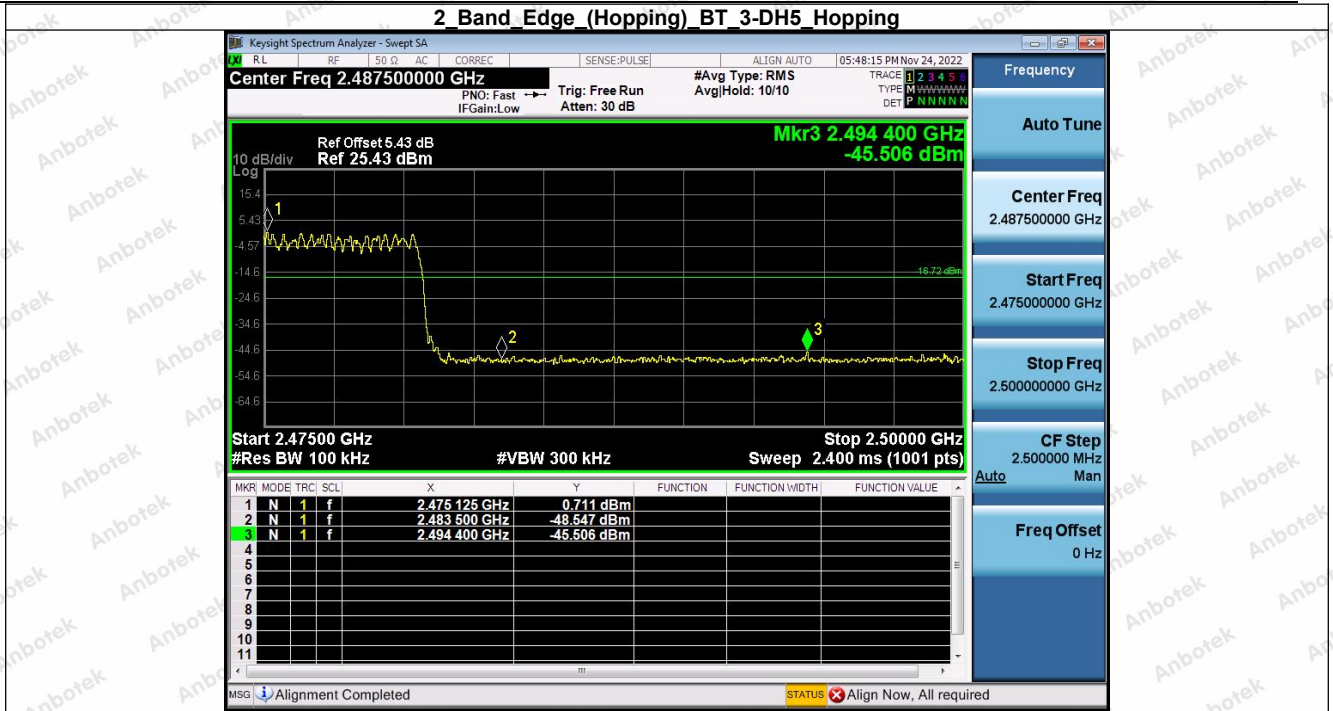

Shenzhen Anbotek Compliance Laboratory Limited

Address: 1/F., Building D, Sogood Science and Technology Park, Sanwei Community, Hangcheng Street, Bao'an District, Shenzhen, Guangdong, China.
Tel: (86) 0755-26066440 Fax: (86) 0755-26014772 Email: service@anbotek.com

Hotline

400-003-0500

www.anbotek.com.cn