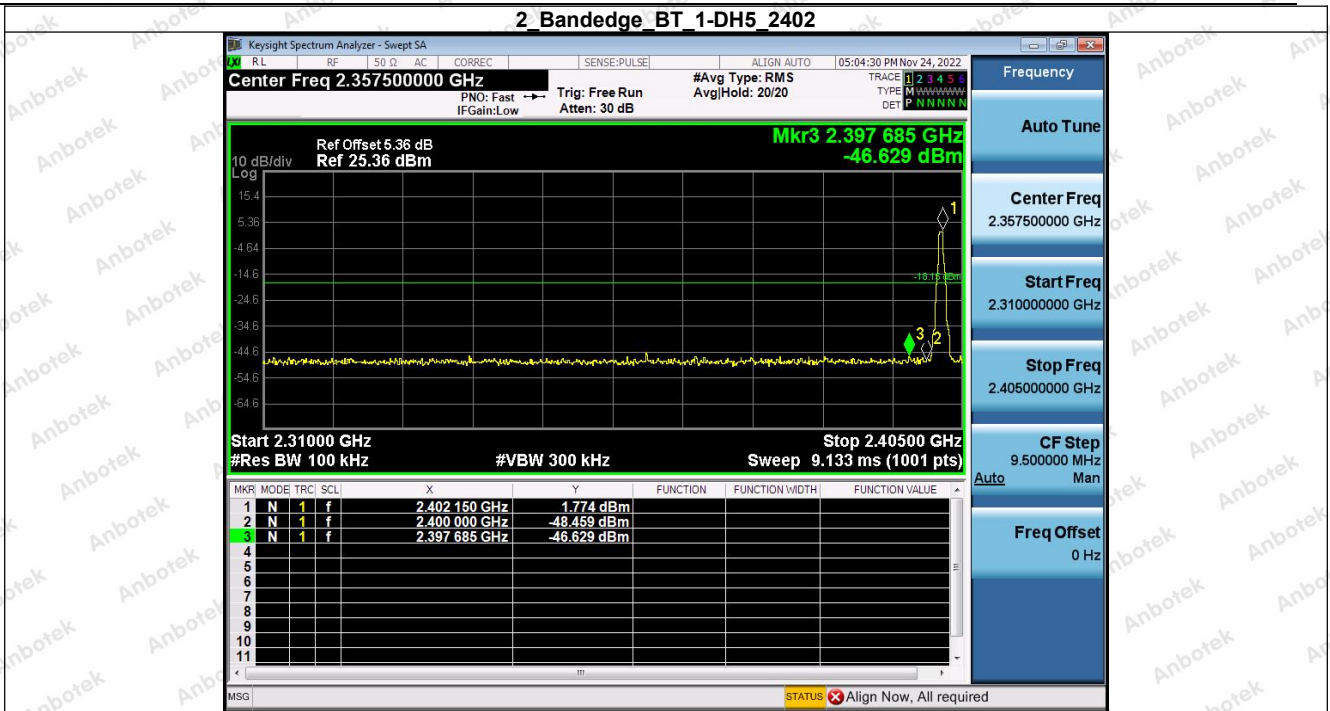

Shenzhen Anbotek Compliance Laboratory Limited

Address: 1/F., Building D, Sogood Science and Technology Park, Sanwei Community, Hangcheng Street, Bao'an District, Shenzhen, Guangdong, China.
Tel: (86) 0755-26066440 Fax: (86) 0755-26014772 Email: service@anbotek.com

Hotline
400-003-0500
www.anbotek.com.cn