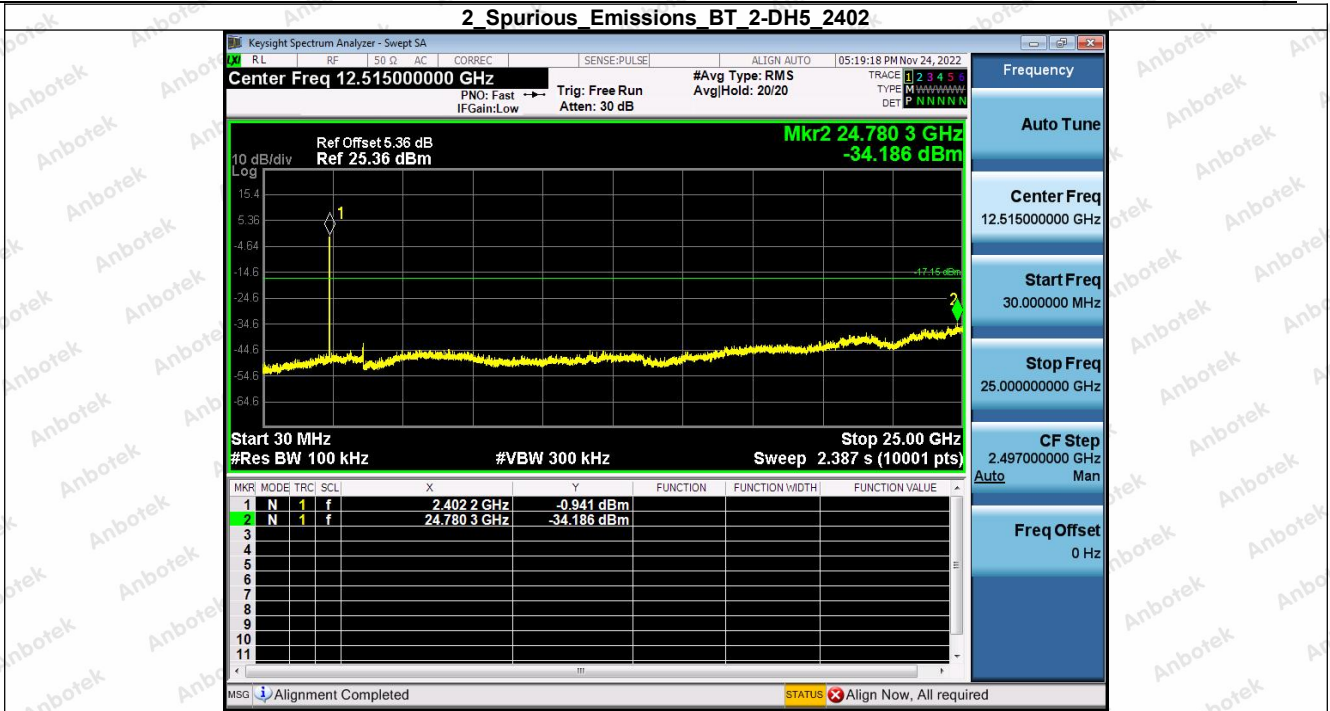

Shenzhen Anbotek Compliance Laboratory Limited

Address: 1/F., Building D, Sogood Science and Technology Park, Sanwei Community, Hangcheng Street, Bao'an District, Shenzhen, Guangdong, China.
Tel: (86) 0755-26066440 Fax: (86) 0755-26014772 Email: service@anbotek.com

Hotline
400-003-0500
www.anbotek.com.cn