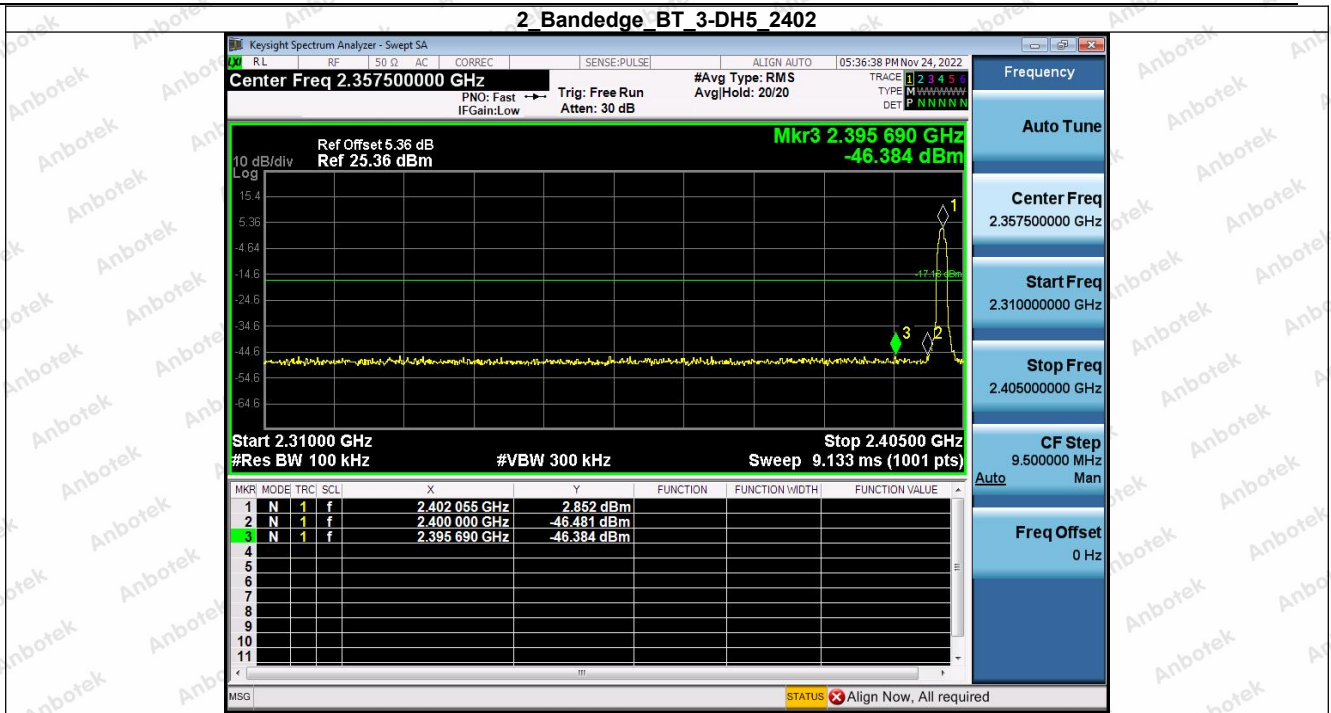

Shenzhen Anbotek Compliance Laboratory Limited

Address: 1/F., Building D, Sogood Science and Technology Park, Sanwei Community, Hangcheng Street, Bao'an District, Shenzhen, Guangdong, China.
Tel: (86) 0755-26066440 Fax: (86) 0755-26014772 Email: service@anbotek.com

Hotline
400-003-0500
www.anbotek.com.cn