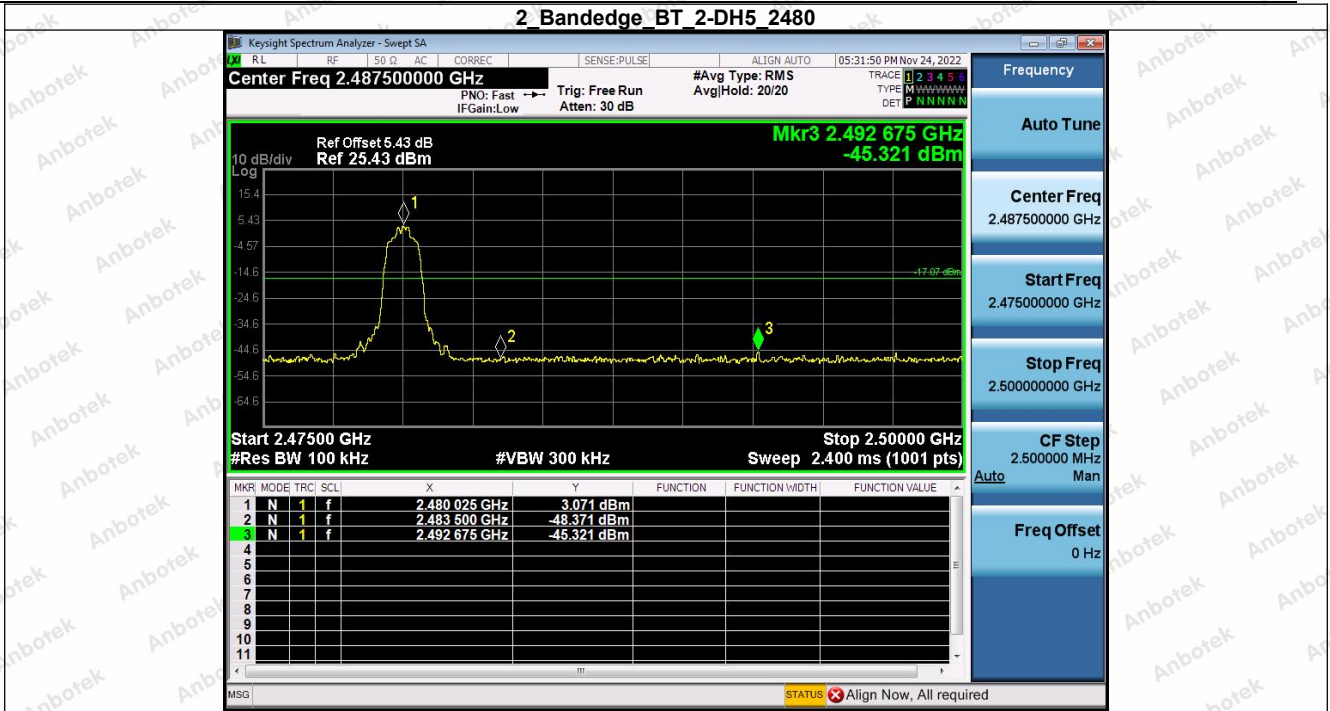

Shenzhen Anbotek Compliance Laboratory Limited

Address: 1/F., Building D, Sogood Science and Technology Park, Sanwei Community, Hangcheng Street, Bao'an District, Shenzhen, Guangdong, China.
Tel: (86) 0755-26066440 Fax: (86) 0755-26014772 Email: service@anbotek.com

Hotline
400-003-0500
www.anbotek.com.cn