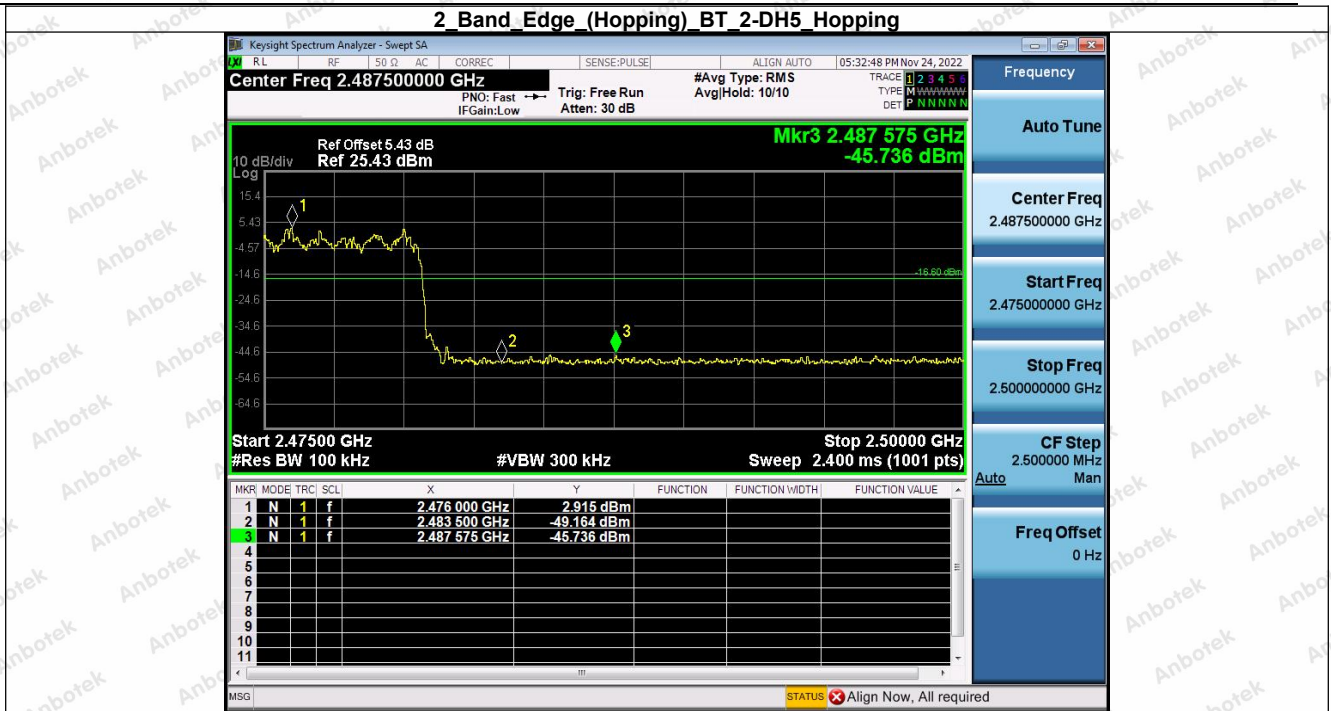

Shenzhen Anbotek Compliance Laboratory Limited

Address: 1/F., Building D, Sogood Science and Technology Park, Sanwei Community, Hangcheng Street, Bao'an District, Shenzhen, Guangdong, China.
Tel: (86) 0755-26066440 Fax: (86) 0755-26014772 Email: service@anbotek.com

Hotline
400-003-0500
www.anbotek.com.cn