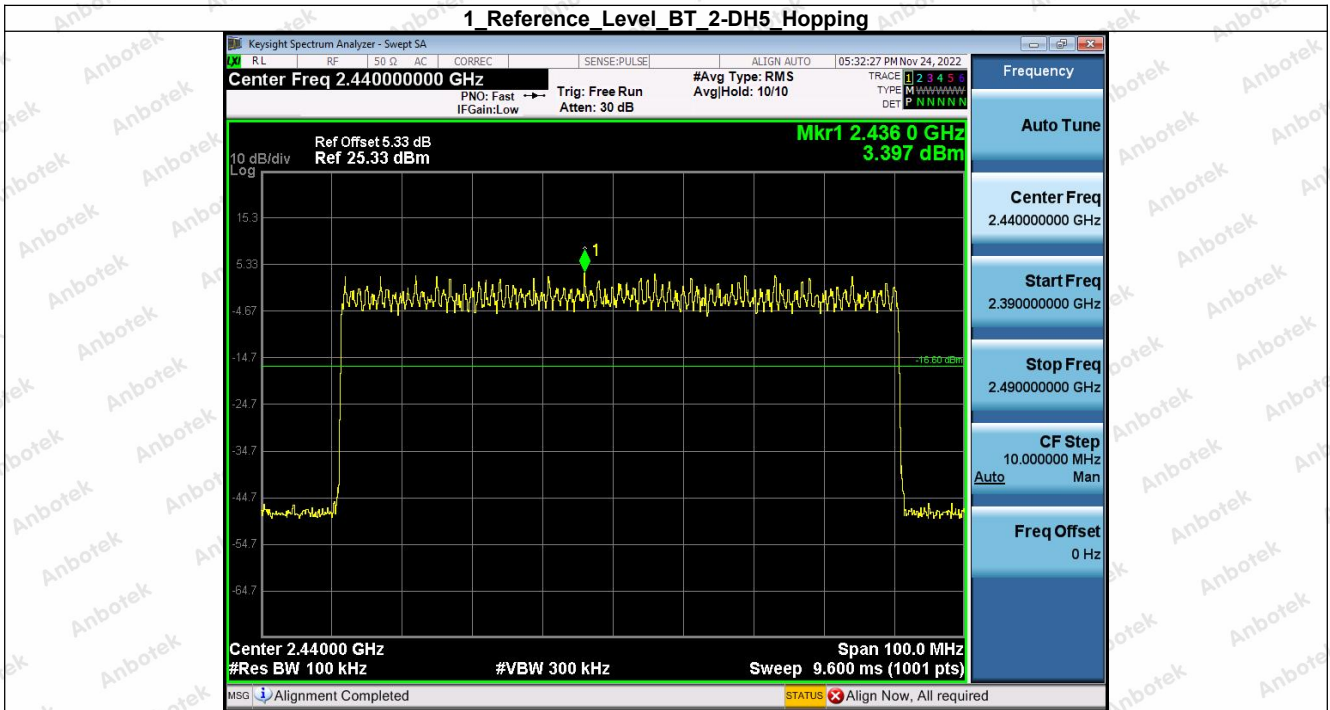

Shenzhen Anbotek Compliance Laboratory Limited

Address: 1/F., Building D, Sogood Science and Technology Park, Sanwei Community, Hangcheng Street, Bao'an District, Shenzhen, Guangdong, China.
Tel: (86) 0755-26066440 Fax: (86) 0755-26014772 Email: service@anbotek.com

Hotline
400-003-0500
www.anbotek.com.cn