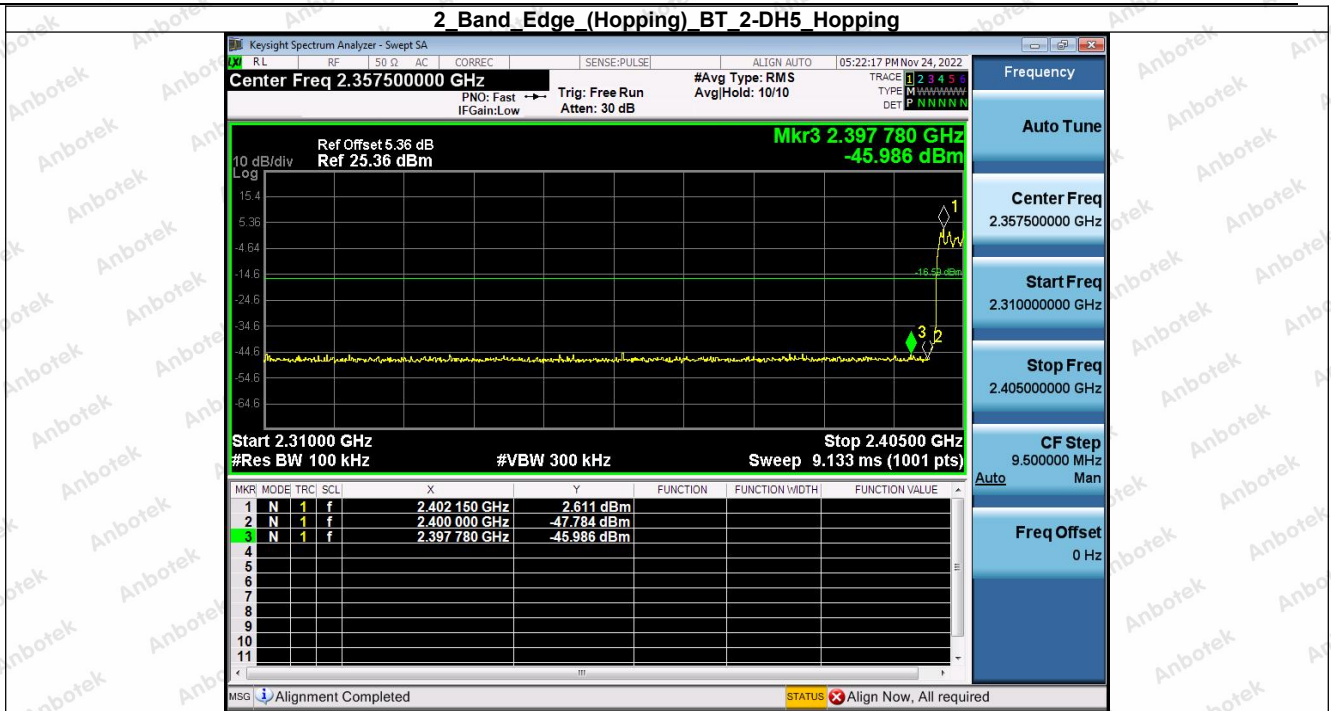

Shenzhen Anbotek Compliance Laboratory Limited

Address: 1/F., Building D, Sogood Science and Technology Park, Sanwei Community, Hangcheng Street, Bao'an District, Shenzhen, Guangdong, China.
Tel: (86) 0755-26066440 Fax: (86) 0755-26014772 Email: service@anbotek.com

Hotline
400-003-0500
www.anbotek.com.cn