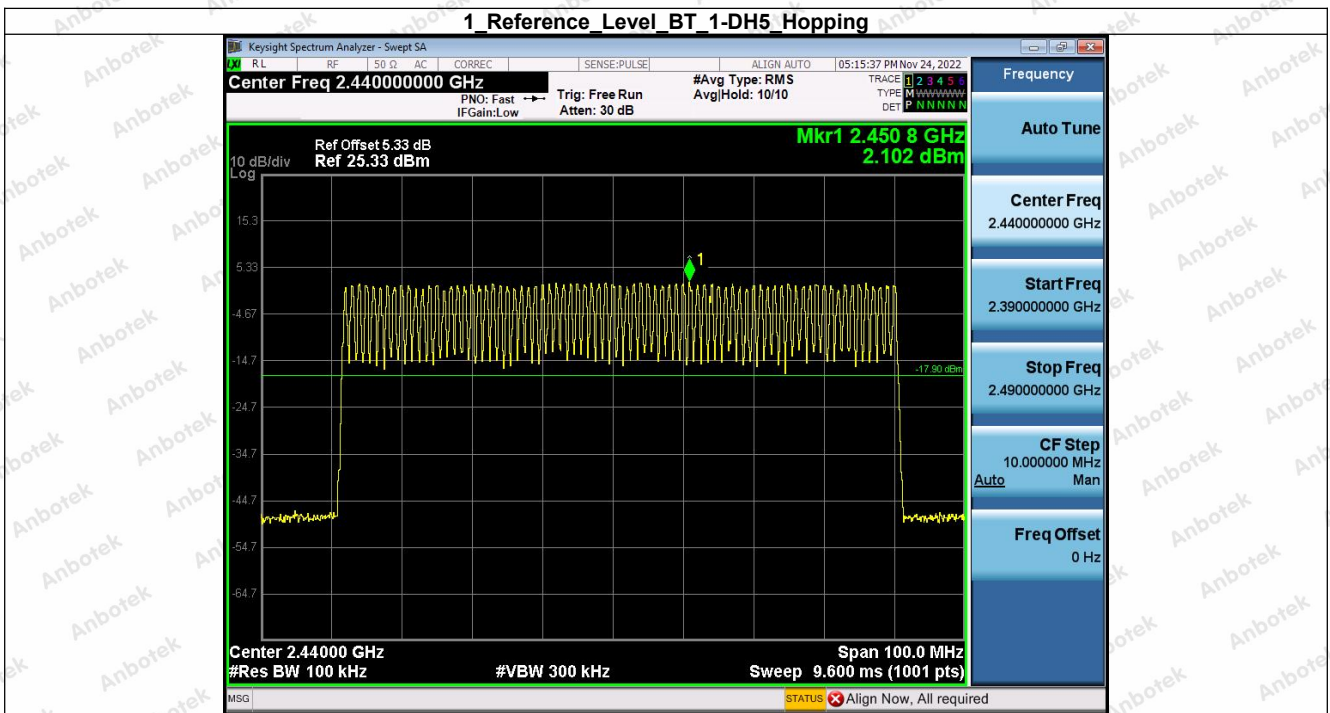

Shenzhen Anbotek Compliance Laboratory Limited

Address: 1/F., Building D, Sogood Science and Technology Park, Sanwei Community, Hangcheng Street, Bao'an District, Shenzhen, Guangdong, China.
Tel: (86) 0755-26066440 Fax: (86) 0755-26014772 Email: service@anbotek.com

Hotline
400-003-0500
www.anbotek.com.cn