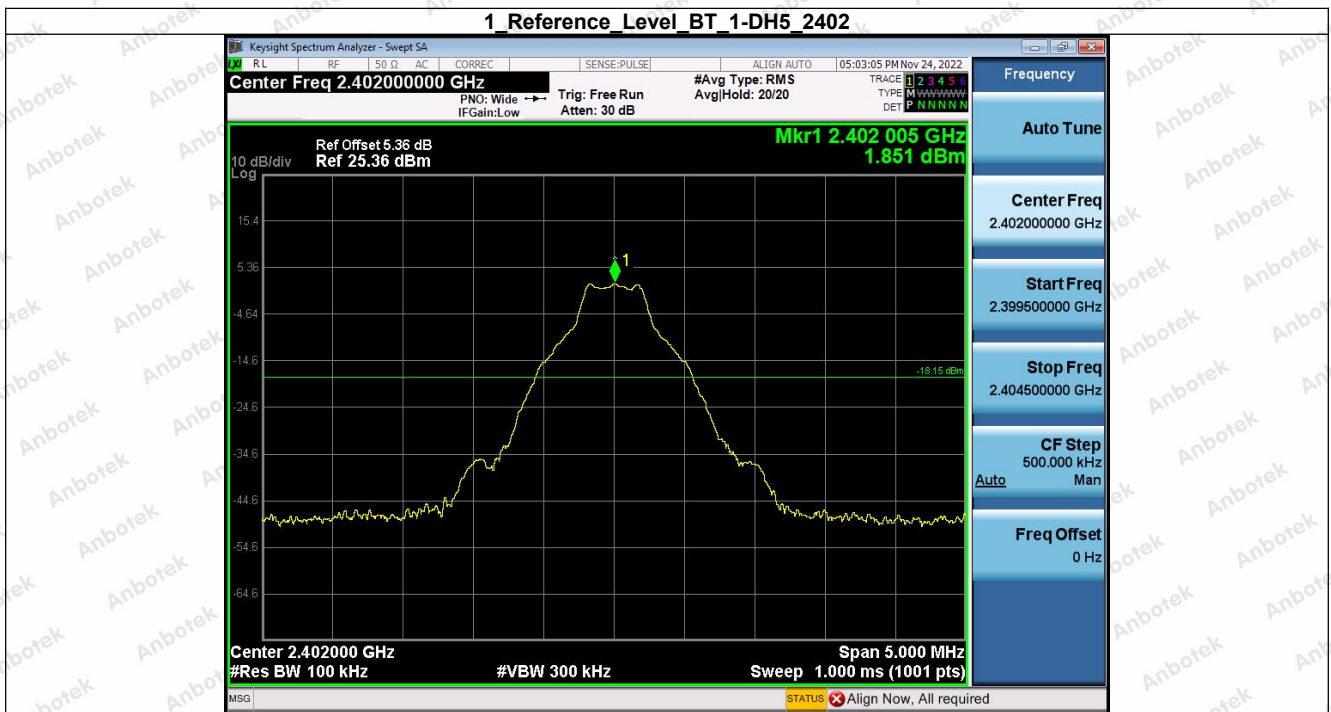

Hotline
400-003-0500
www.anbotek.com.cn

5. Bandedge

Condition	Antenna	Modulation	TX Mode	Bandedge MAX.Value	Limit	Result
NVNT	ANT1	1-DH5	1-DH5	-46.63	-18.15	Pass
NVNT	ANT1	1-DH5	Hopping_LCH	-45.42	-17.64	Pass
NVNT	ANT1	1-DH5	1-DH5	-45.35	-17.92	Pass
NVNT	ANT1	1-DH5	Hopping_HCH	-46.21	-17.90	Pass
NVNT	ANT1	2-DH5	2-DH5	-46.96	-17.15	Pass
NVNT	ANT1	2-DH5	Hopping_LCH	-45.99	-16.59	Pass
NVNT	ANT1	2-DH5	2-DH5	-45.32	-17.07	Pass
NVNT	ANT1	2-DH5	Hopping_HCH	-45.74	-16.60	Pass
NVNT	ANT1	3-DH5	3-DH5	-46.38	-17.18	Pass
NVNT	ANT1	3-DH5	Hopping_LCH	-46.63	-16.75	Pass
NVNT	ANT1	3-DH5	3-DH5	-46.21	-17.09	Pass
NVNT	ANT1	3-DH5	Hopping_HCH	-45.51	-16.72	Pass