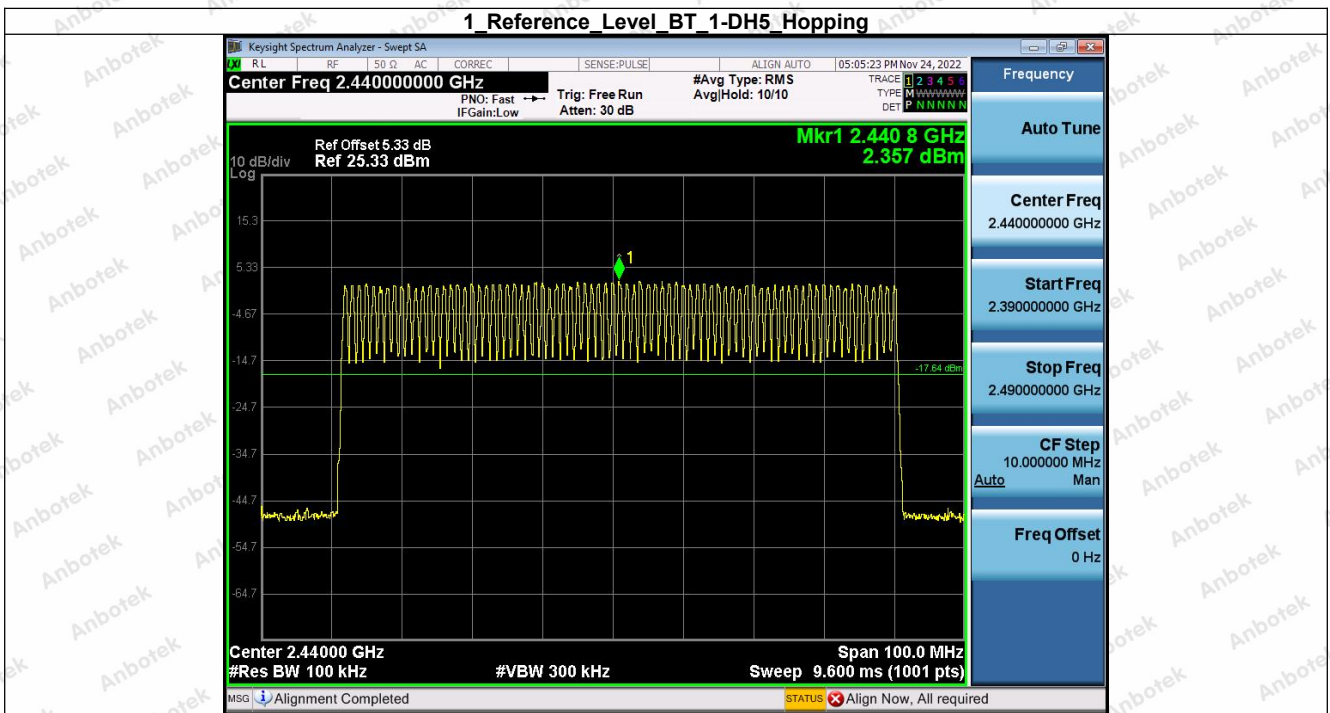

Shenzhen Anbotek Compliance Laboratory Limited

Address: 1/F., Building D, Sogood Science and Technology Park, Sanwei Community, Hangcheng Street, Bao'an District, Shenzhen, Guangdong, China.
Tel: (86) 0755-26066440 Fax: (86) 0755-26014772 Email: service@anbotek.com

Hotline
400-003-0500
www.anbotek.com.cn