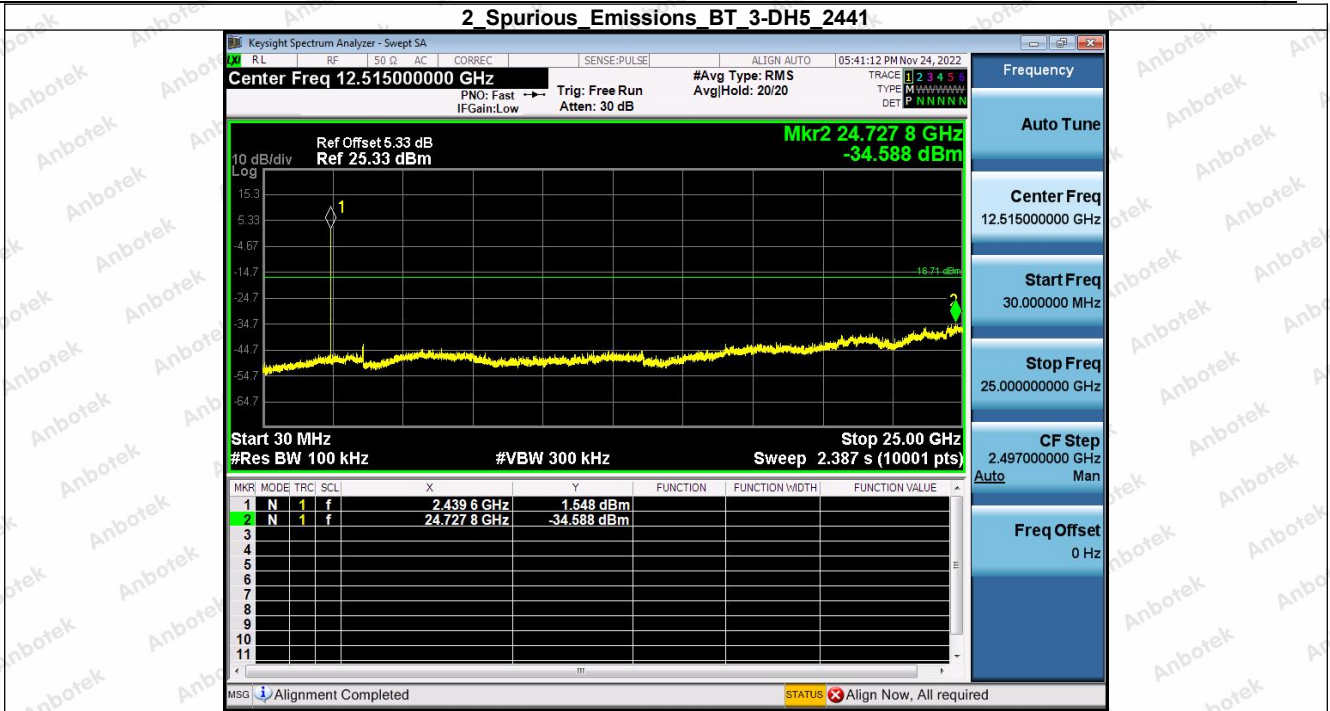

Shenzhen Anbotek Compliance Laboratory Limited

Address: 1/F., Building D, Sogood Science and Technology Park, Sanwei Community, Hangcheng Street, Bao'an District, Shenzhen, Guangdong, China.
Tel: (86) 0755-26066440 Fax: (86) 0755-26014772 Email: service@anbotek.com

Hotline
400-003-0500
www.anbotek.com.cn