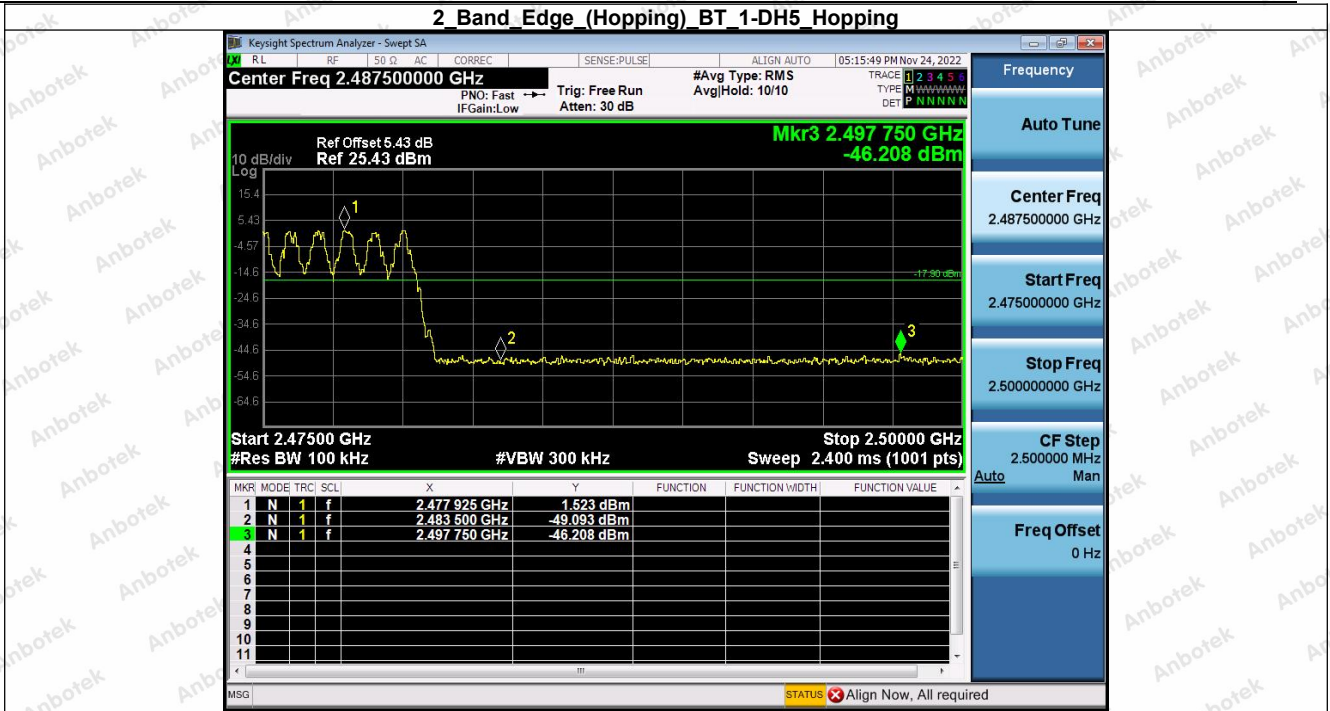

Shenzhen Anbotek Compliance Laboratory Limited

Address: 1/F., Building D, Sogood Science and Technology Park, Sanwei Community, Hangcheng Street, Bao'an District, Shenzhen, Guangdong, China.
Tel: (86) 0755-26066440 Fax: (86) 0755-26014772 Email: service@anbotek.com

Hotline
400-003-0500
www.anbotek.com.cn