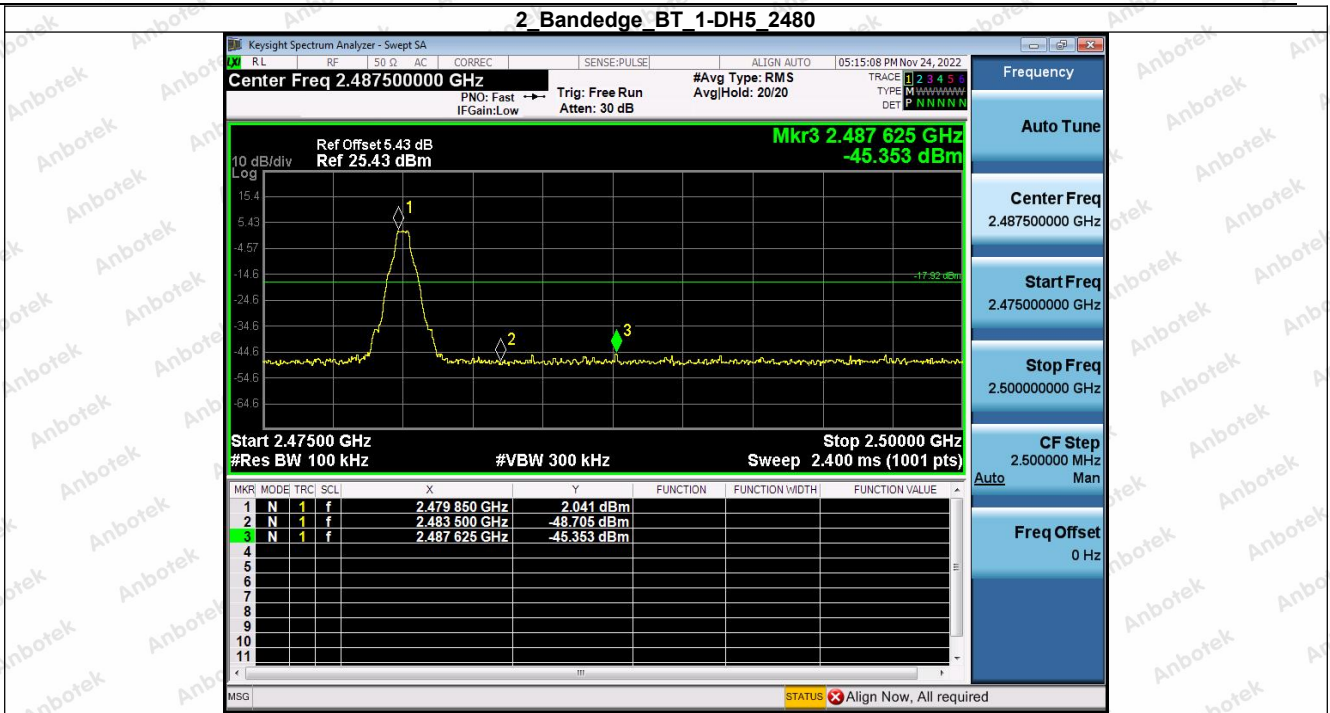

Shenzhen Anbotek Compliance Laboratory Limited

Address: 1/F., Building D, Sogood Science and Technology Park, Sanwei Community, Hangcheng Street, Bao'an District, Shenzhen, Guangdong, China.
Tel: (86) 0755-26066440 Fax: (86) 0755-26014772 Email: service@anbotek.com

Hotline
400-003-0500
www.anbotek.com.cn