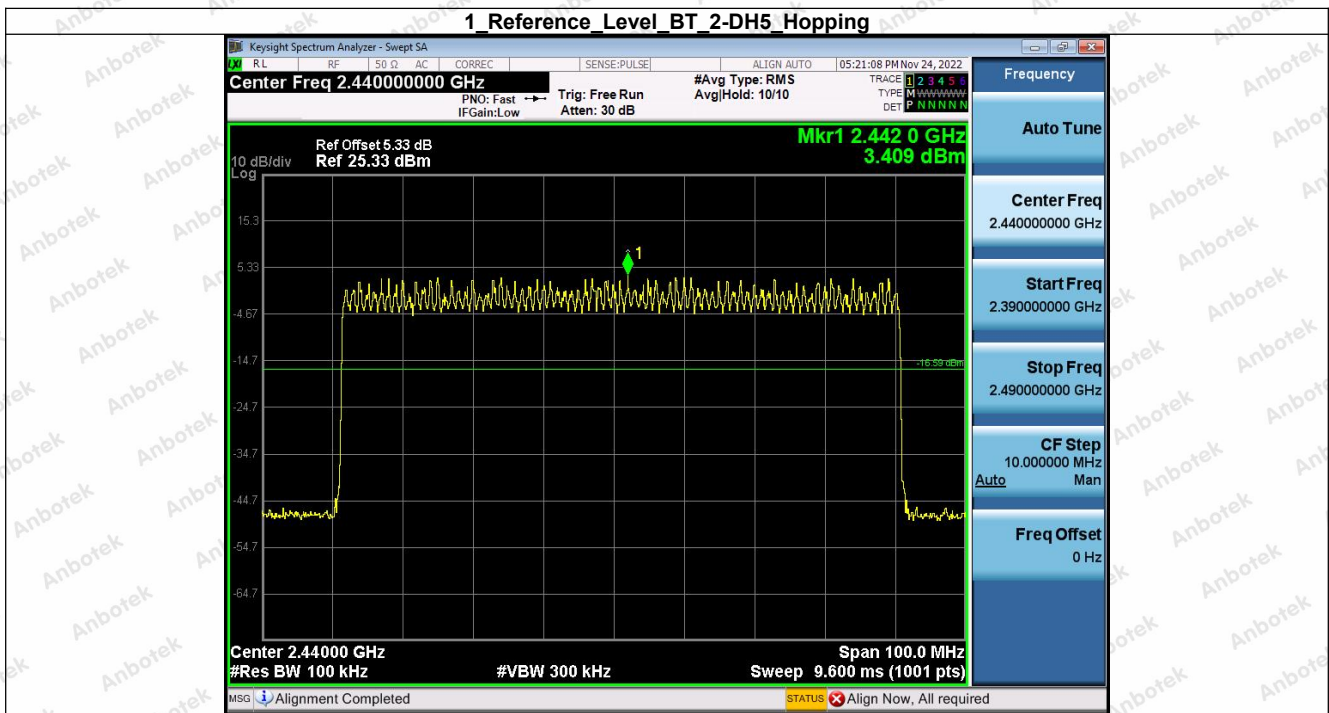

Shenzhen Anbotek Compliance Laboratory Limited

Address: 1/F., Building D, Sogood Science and Technology Park, Sanwei Community, Hangcheng Street, Bao'an District, Shenzhen, Guangdong, China.
Tel: (86) 0755-26066440 Fax: (86) 0755-26014772 Email: service@anbotek.com

Hotline
400-003-0500
www.anbotek.com.cn