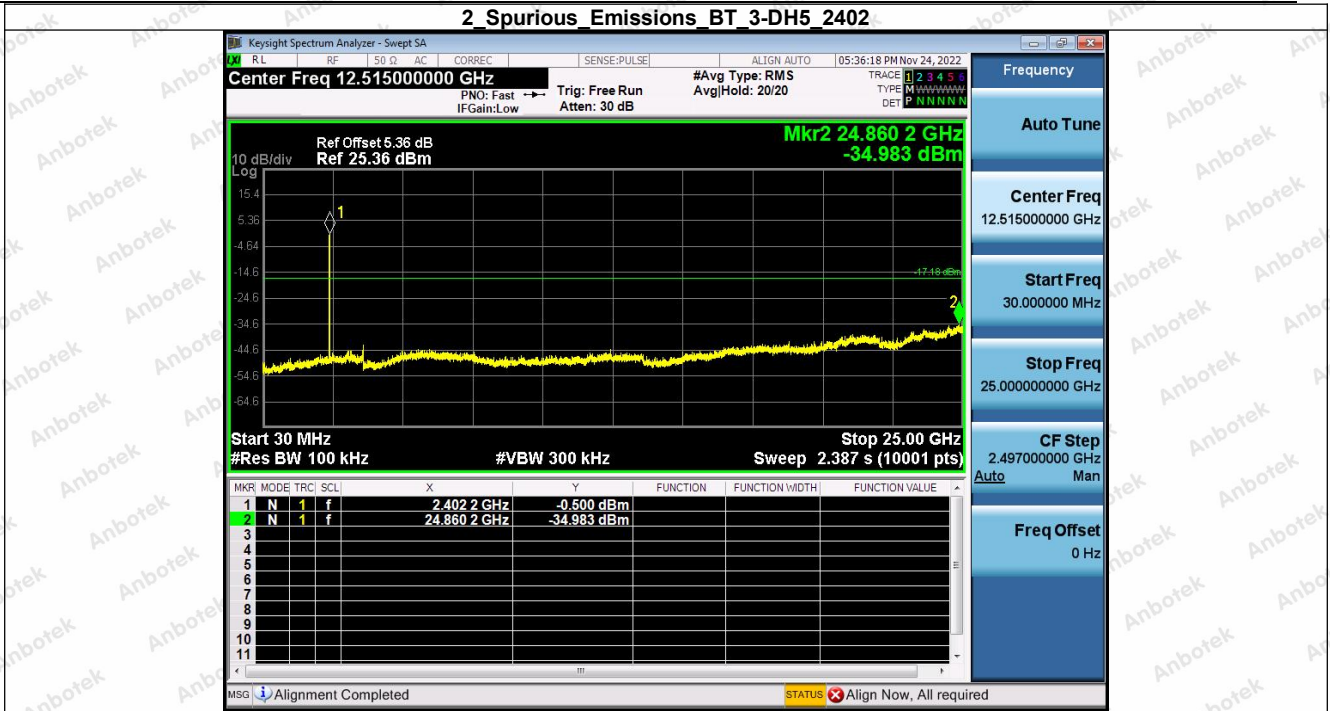

Shenzhen Anbotek Compliance Laboratory Limited

Address: 1/F., Building D, Sogood Science and Technology Park, Sanwei Community, Hangcheng Street, Bao'an District, Shenzhen, Guangdong, China.
Tel: (86) 0755-26066440 Fax: (86) 0755-26014772 Email: service@anbotek.com

Hotline
400-003-0500
www.anbotek.com.cn