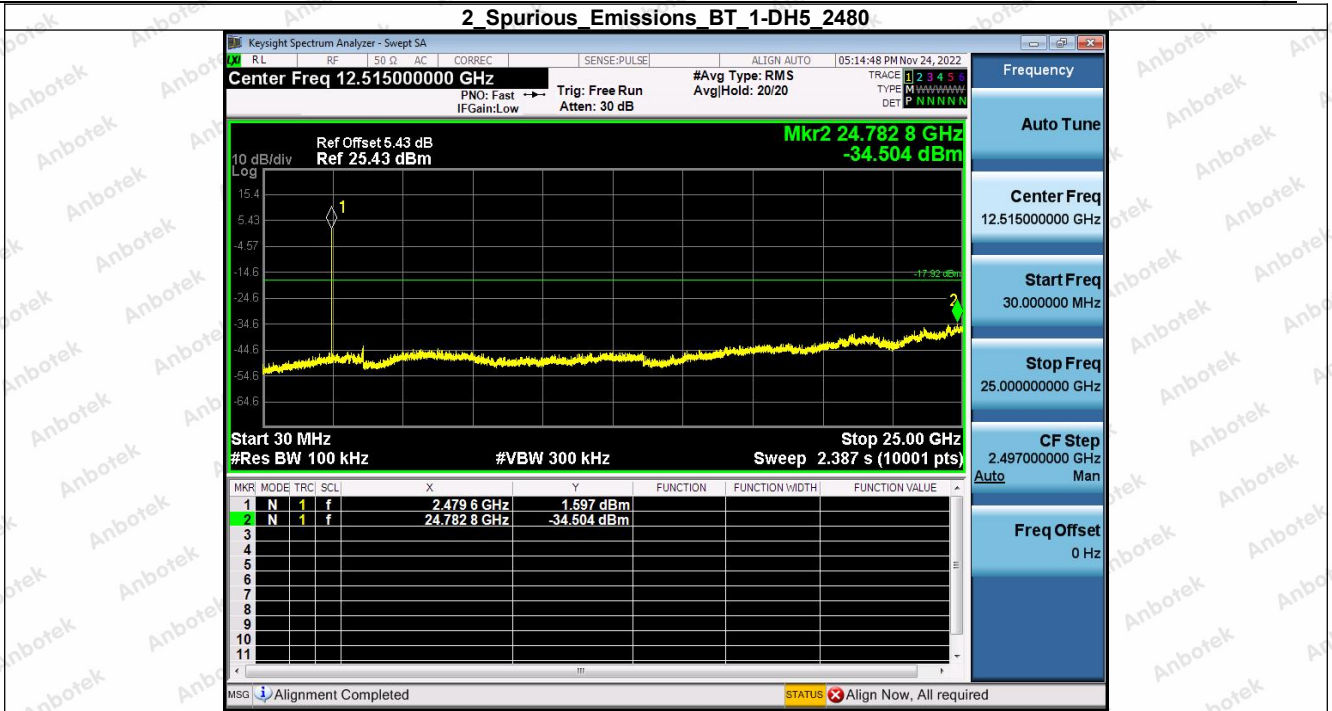

Shenzhen Anbotek Compliance Laboratory Limited

Address: 1/F., Building D, Sogood Science and Technology Park, Sanwei Community, Hangcheng Street, Bao'an District, Shenzhen, Guangdong, China.
Tel: (86) 0755-26066440 Fax: (86) 0755-26014772 Email: service@anbotek.com

Hotline
400-003-0500
www.anbotek.com.cn