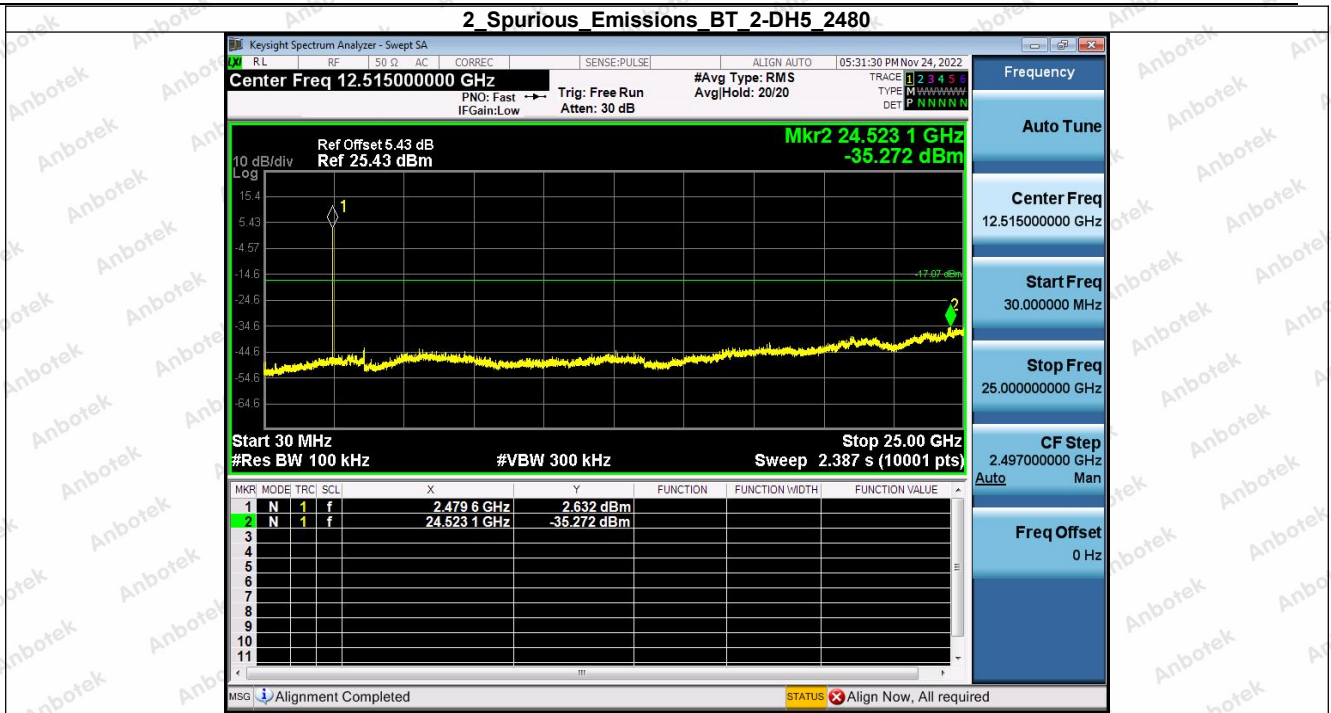

Shenzhen Anbotek Compliance Laboratory Limited

Address: 1/F., Building D, Sogood Science and Technology Park, Sanwei Community, Hangcheng Street, Bao'an District, Shenzhen, Guangdong, China.
Tel: (86) 0755-26066440 Fax: (86) 0755-26014772 Email: service@anbotek.com

Hotline 400-003-0500
www.anbotek.com.cn