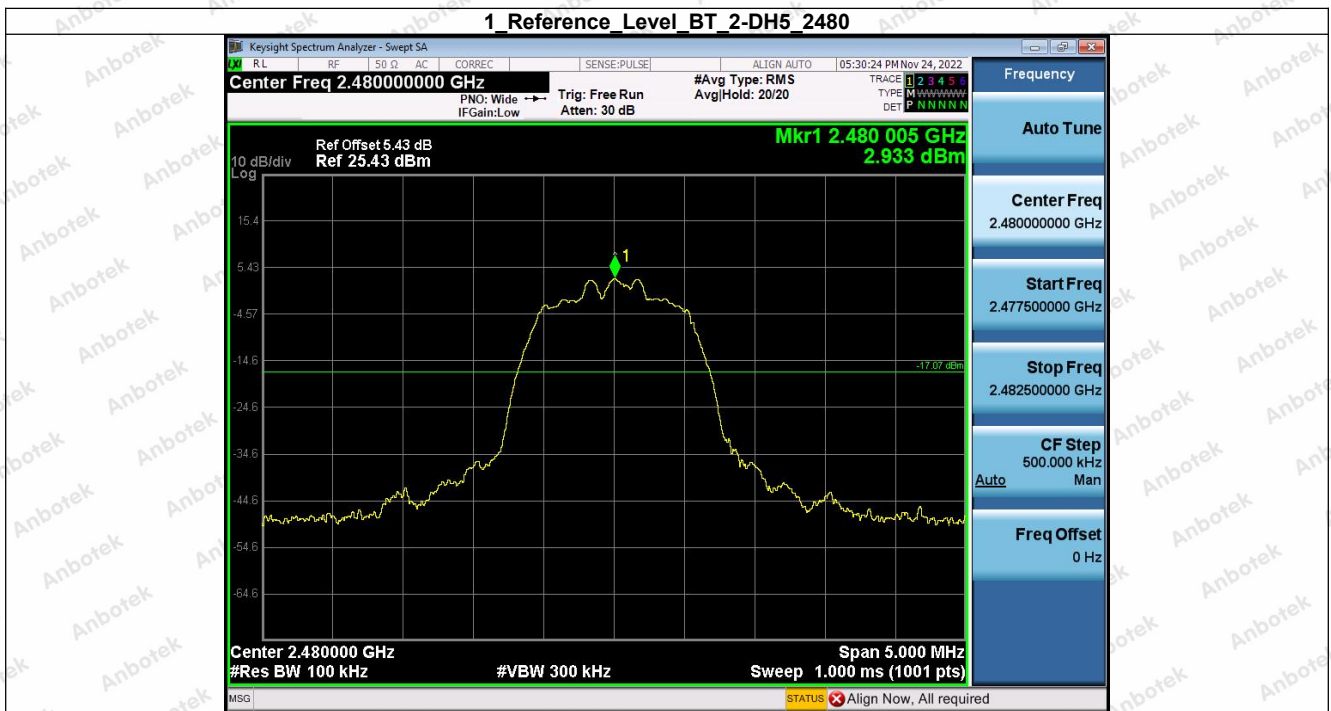

Shenzhen Anbotek Compliance Laboratory Limited

Address: 1/F., Building D, Sogood Science and Technology Park, Sanwei Community, Hangcheng Street, Bao'an District, Shenzhen, Guangdong, China.
Tel: (86) 0755-26066440 Fax: (86) 0755-26014772 Email: service@anbotek.com

Hotline
400-003-0500
www.anbotek.com.cn