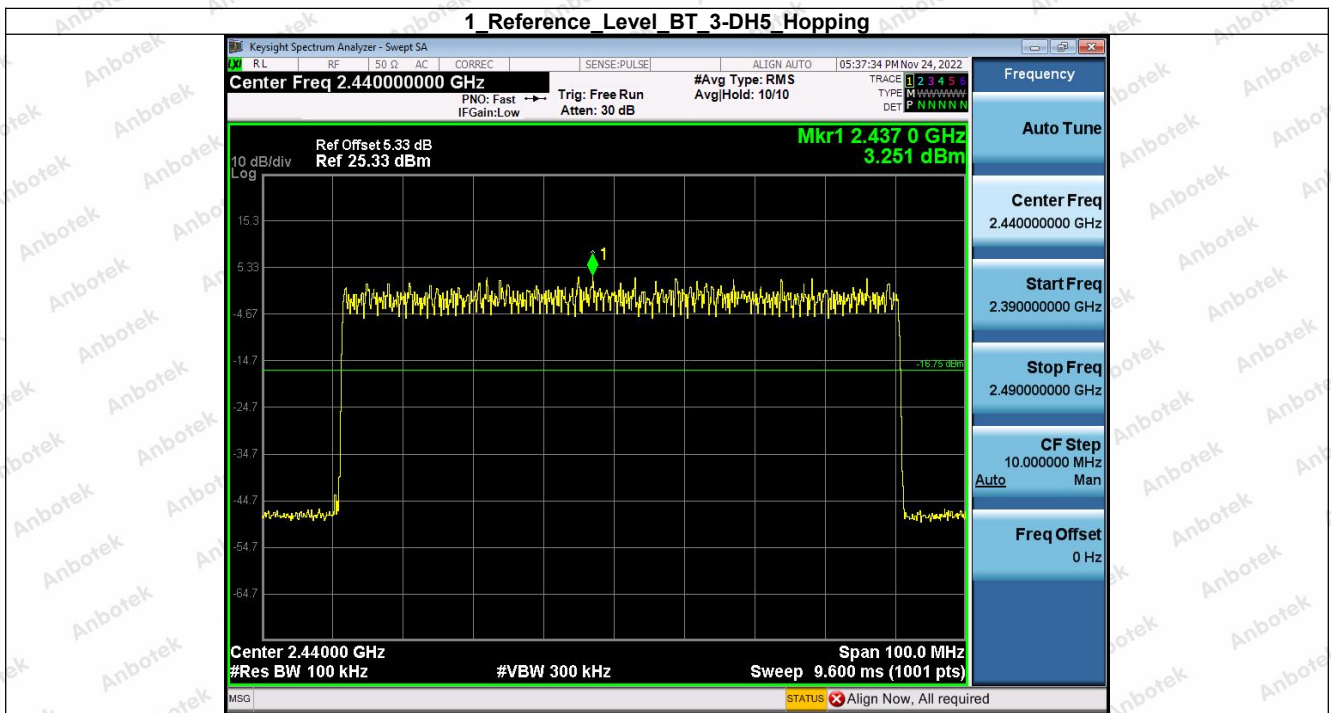

Shenzhen Anbotek Compliance Laboratory Limited

Address: 1/F., Building D, Sogood Science and Technology Park, Sanwei Community, Hangcheng Street, Bao'an District, Shenzhen, Guangdong, China.
Tel: (86) 0755-26066440 Fax: (86) 0755-26014772 Email: service@anbotek.com

Hotline
400-003-0500
www.anbotek.com.cn