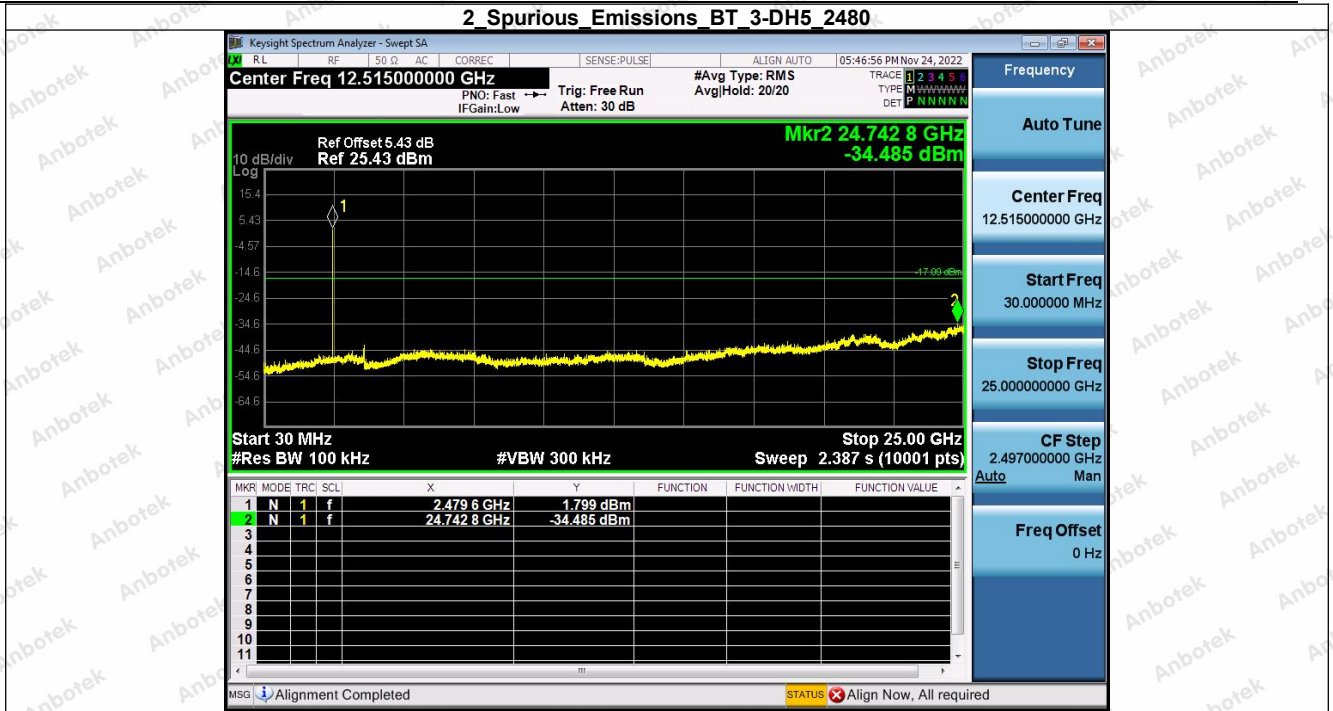

Shenzhen Anbotek Compliance Laboratory Limited

Address: 1/F., Building D, Sogood Science and Technology Park, Sanwei Community, Hangcheng Street, Bao'an District, Shenzhen, Guangdong, China.
Tel: (86) 0755-26066440 Fax: (86) 0755-26014772 Email: service@anbotek.com

Hotline
400-003-0500
www.anbotek.com.cn