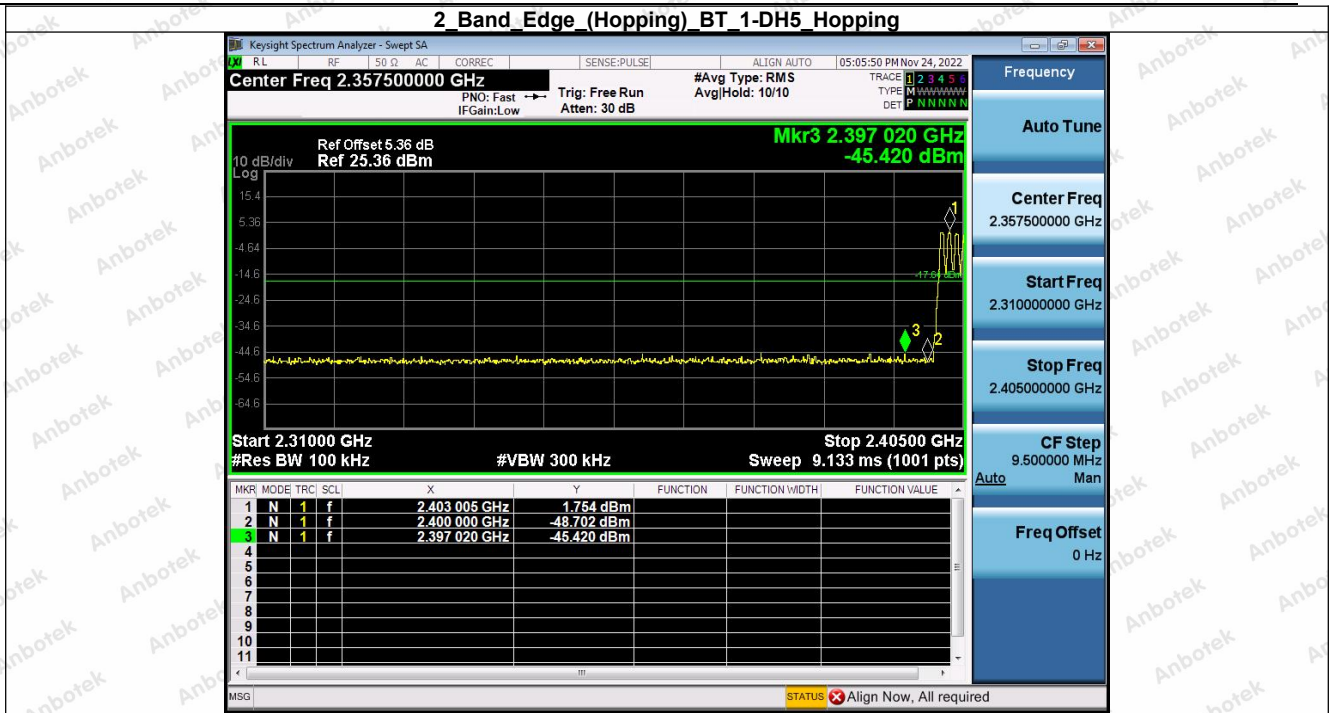

Shenzhen Anbotek Compliance Laboratory Limited

Address: 1/F., Building D, Sogood Science and Technology Park, Sanwei Community, Hangcheng Street, Bao'an District, Shenzhen, Guangdong, China.
Tel: (86) 0755-26066440 Fax: (86) 0755-26014772 Email: service@anbotek.com

Hotline
400-003-0500
www.anbotek.com.cn