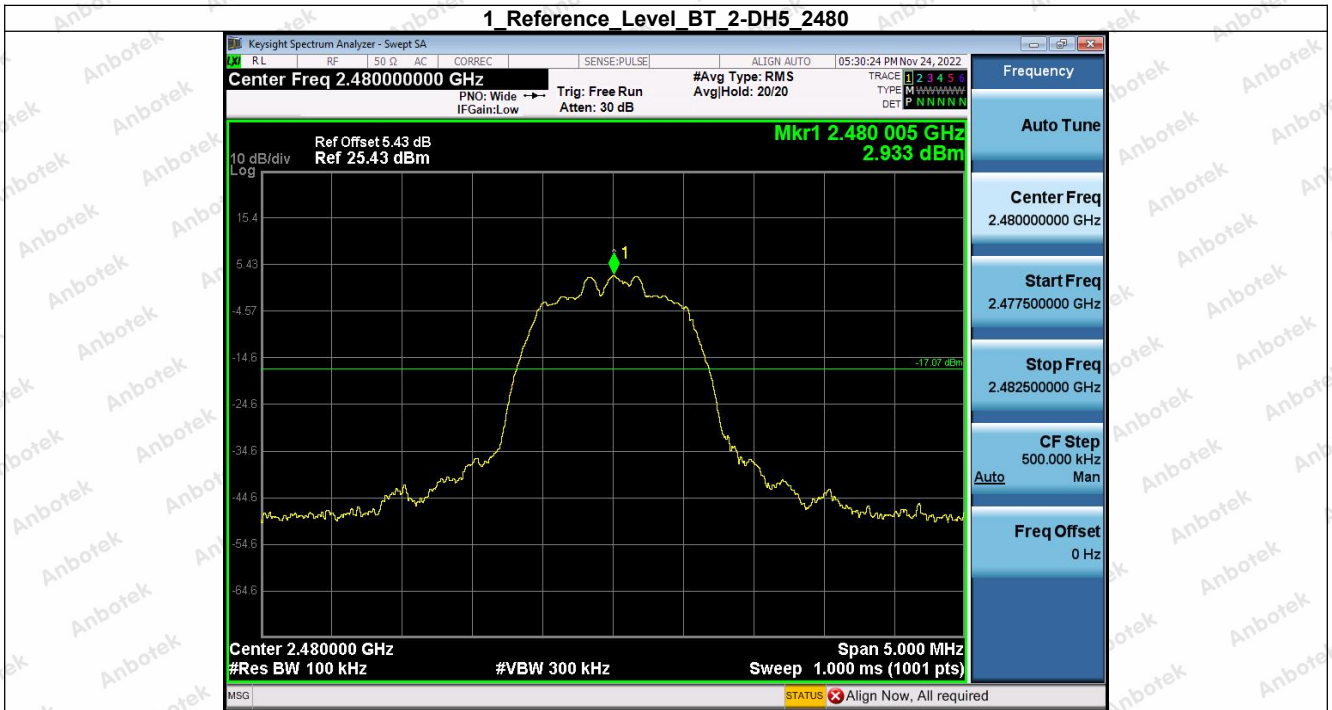

Shenzhen Anbotek Compliance Laboratory Limited

Address: 1/F., Building D, Sogood Science and Technology Park, Sanwei Community, Hangcheng Street, Bao'an District, Shenzhen, Guangdong, China.
Tel: (86) 0755-26066440 Fax: (86) 0755-26014772 Email: service@anbotek.com

Hotline
400-003-0500
www.anbotek.com.cn