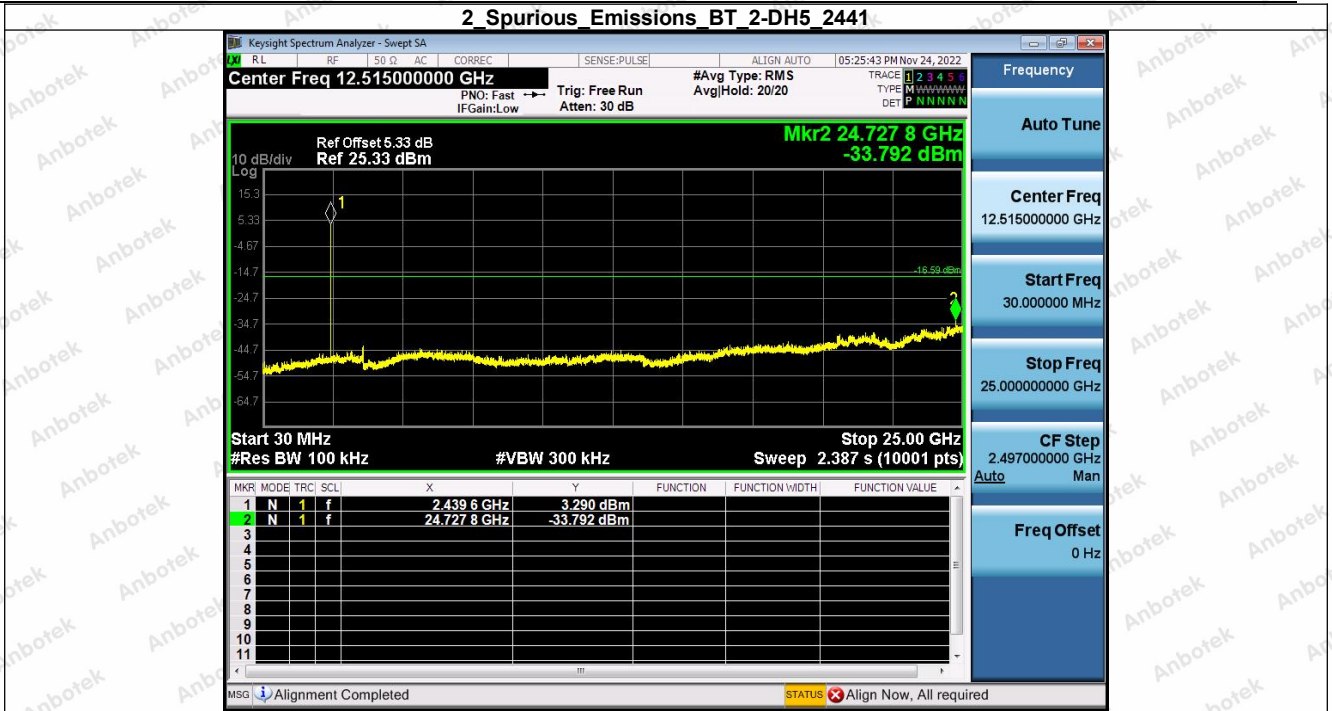

Shenzhen Anbotek Compliance Laboratory Limited

Address: 1/F., Building D, Sogood Science and Technology Park, Sanwei Community, Hangcheng Street, Bao'an District, Shenzhen, Guangdong, China.
Tel: (86) 0755-26066440 Fax: (86) 0755-26014772 Email: service@anbotek.com

Hotline
400-003-0500
www.anbotek.com.cn