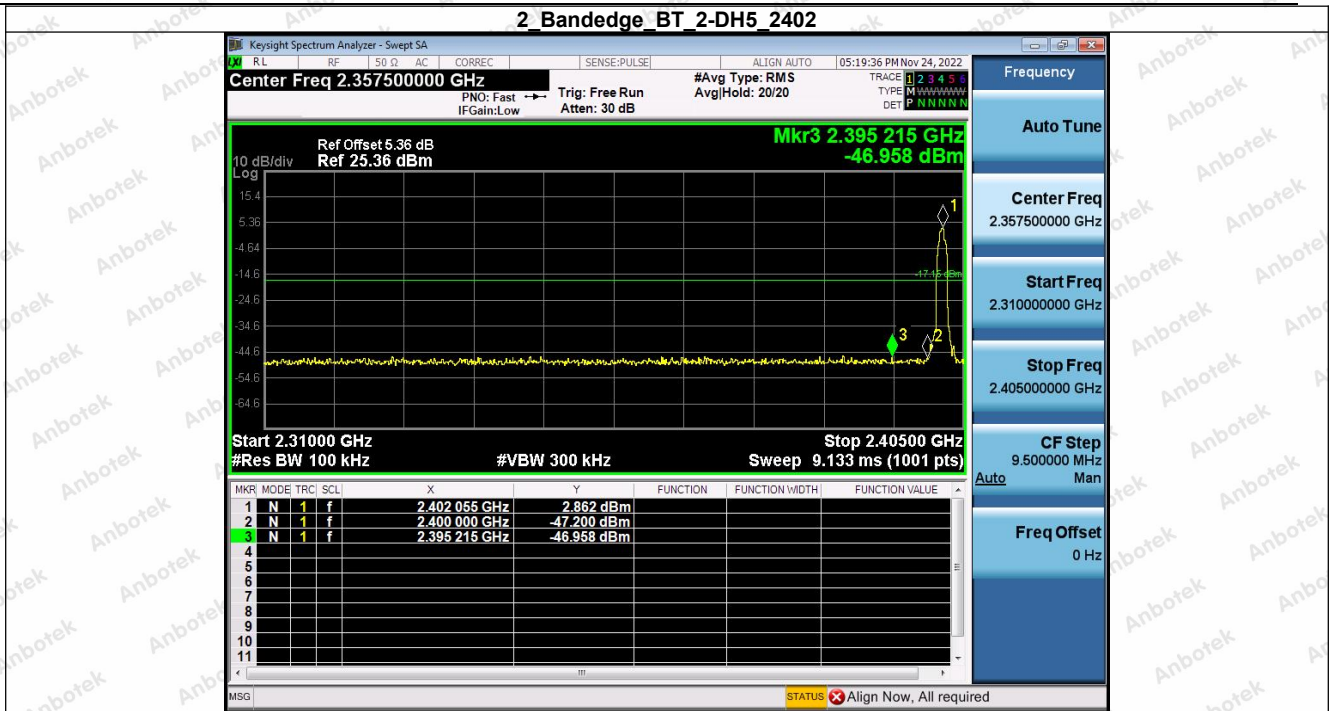

Shenzhen Anbotek Compliance Laboratory Limited

Address: 1/F., Building D, Sogood Science and Technology Park, Sanwei Community, Hangcheng Street, Bao'an District, Shenzhen, Guangdong, China.
Tel: (86) 0755-26066440 Fax: (86) 0755-26014772 Email: service@anbotek.com

Hotline
400-003-0500
www.anbotek.com.cn