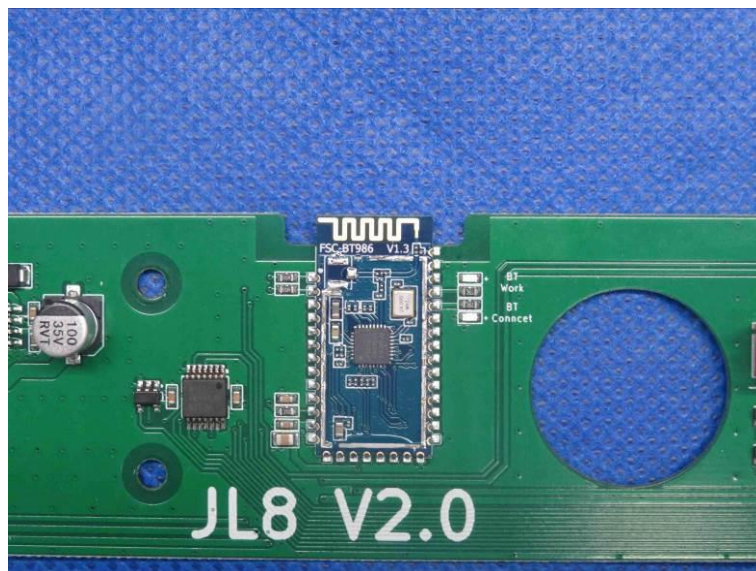

Product Name: laser engraving machine

Model No.: L1

EUT Constructional Details

Internal Photo

-----End-----