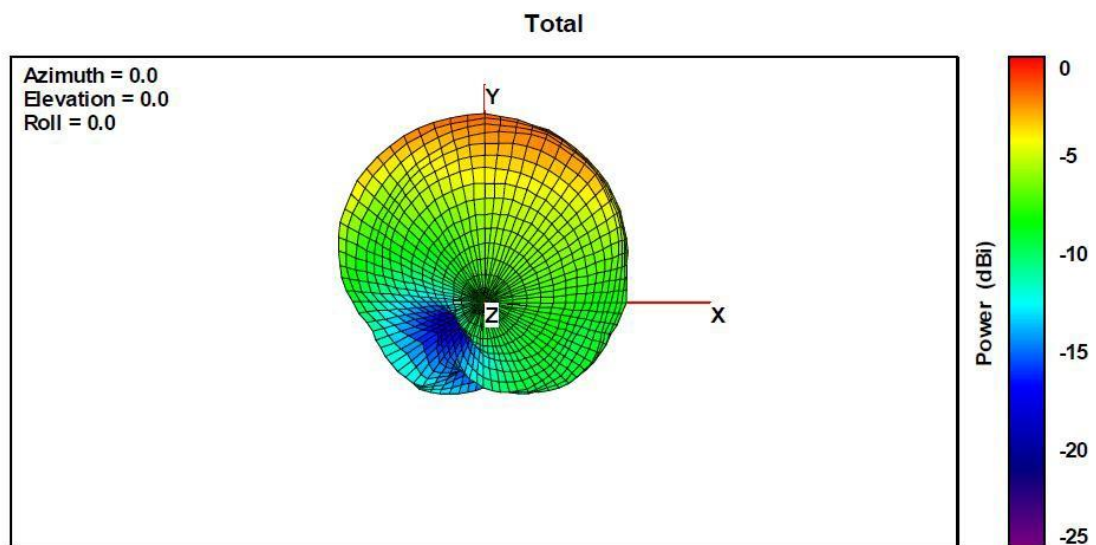

1. Antenna Describe

Antenna plate	Monopole antenna
Model Name	ZXD1888
Antenna Gain	-1.42445
Frequency Rang	2.402 ~ 2.480GHz
Connector Type	Fixed
Company Name	Shenzhen Zhixu Technology Co., LTD
Address	1101, Building A, Guoren Building, Keji Zhongsan Road, Gaoxin Park, Nanshan District, Shenzhen City, China.

2. Antenna Radiation Pattern

Frequency(MHz)	MaxGain(dBi)
2400	-1.42445
24	-1.55733
24	-1.49842
24	-1.77373
24	-2.0182
24	-2.25305
24	-2.39797
24	-2.44136
24	-2.54394
24	-2.59539
25	-2.86281