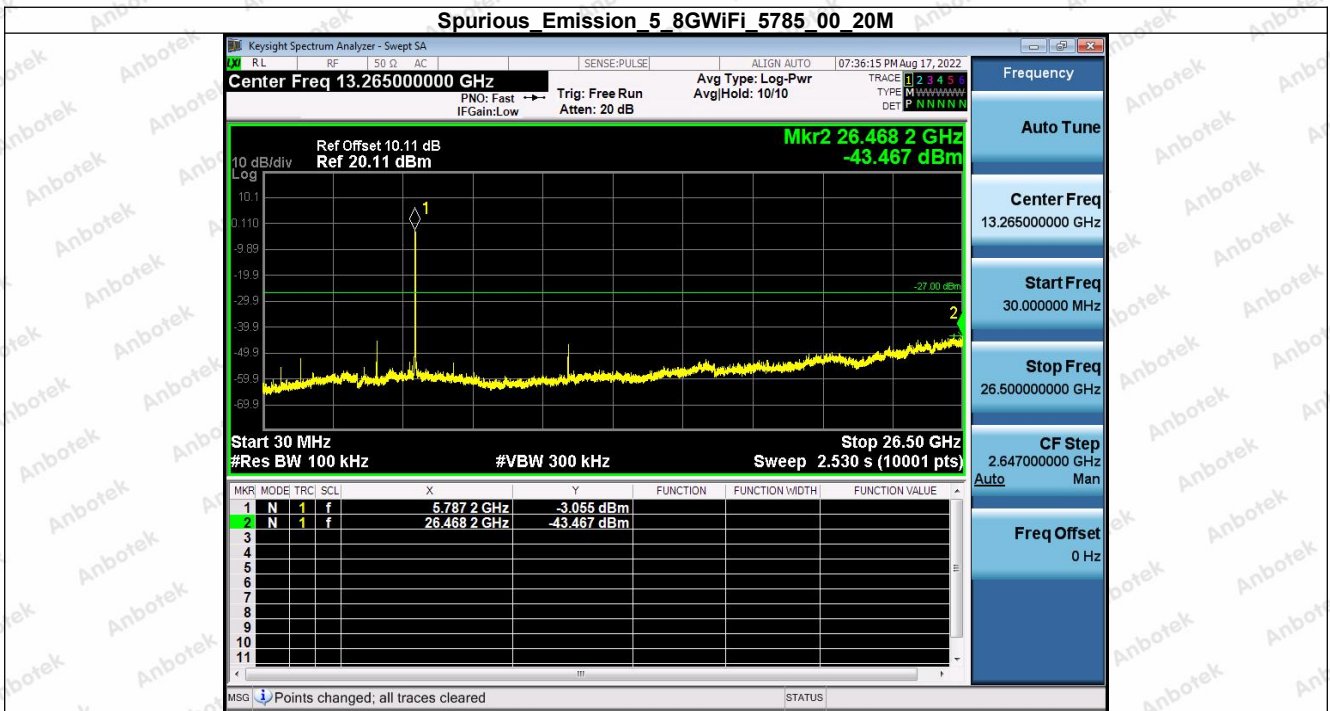

Shenzhen Anbotek Compliance Laboratory Limited

Address: 1/F., Building D, Sogood Science and Technology Park, Sanwei Community, Hangcheng Street, Bao'an District, Shenzhen, Guangdong, China.
Tel: (86) 0755-26066440 Fax: (86) 0755-26014772 Email: service@anbotek.com

Hotline
400-003-0500
www.anbotek.com.cn