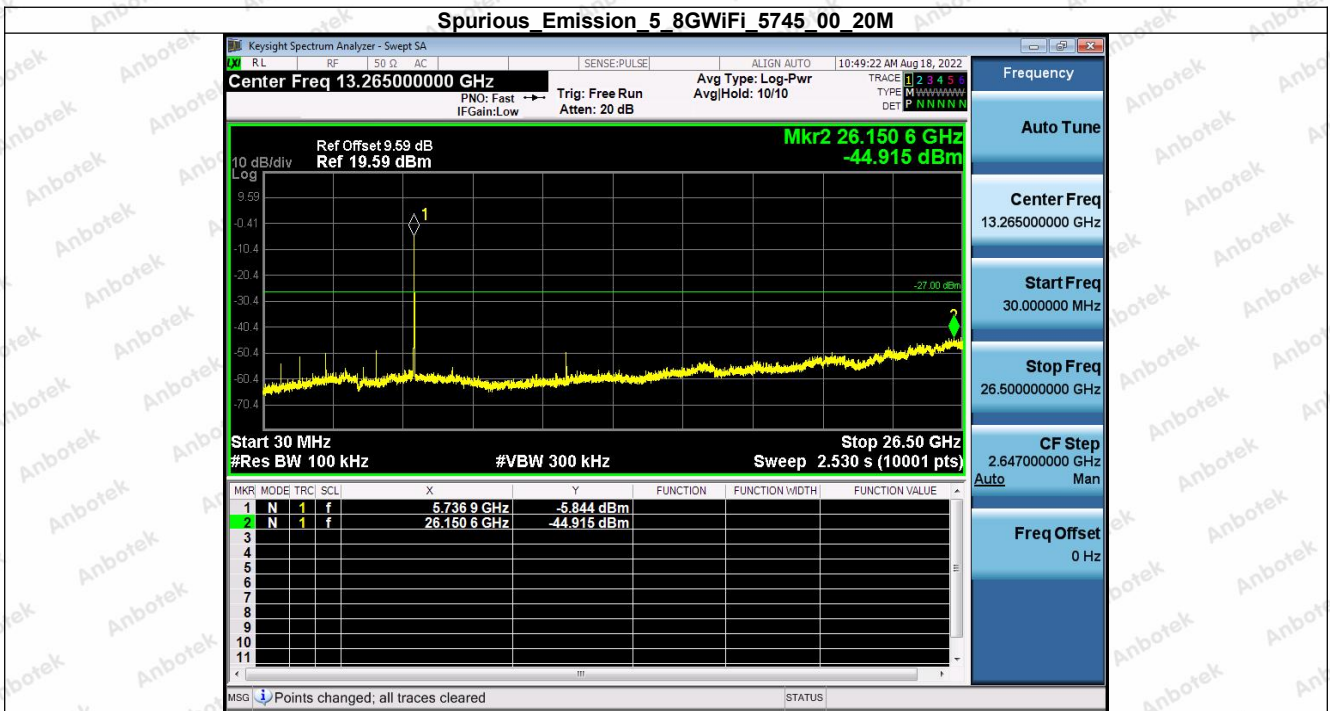

Shenzhen Anbotek Compliance Laboratory Limited

Address: 1/F., Building D, Sogood Science and Technology Park, Sanwei Community, Hangcheng Street, Bao'an District, Shenzhen, Guangdong, China.
Tel: (86) 0755-26066440 Fax: (86) 0755-26014772 Email: service@anbotek.com

Hotline
400-003-0500
www.anbotek.com.cn