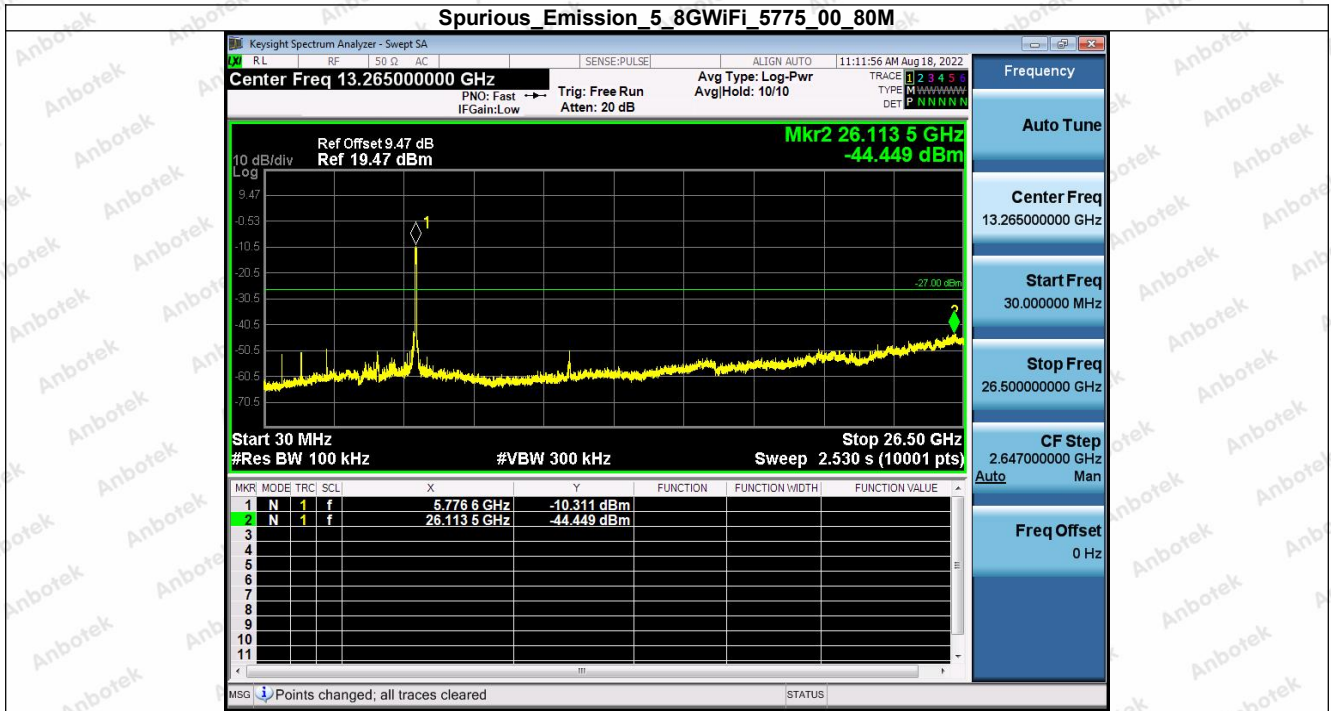

---end---

Shenzhen Anbotek Compliance Laboratory Limited

Address: 1/F., Building D, Sogood Science and Technology Park, Sanwei Community, Hangcheng Street, Bao'an District, Shenzhen, Guangdong, China.
Tel: (86) 0755-26066440 Fax: (86) 0755-26014772 Email: service@anbotek.com

Hotline

400-003-0500

www.anbotek.com.cn