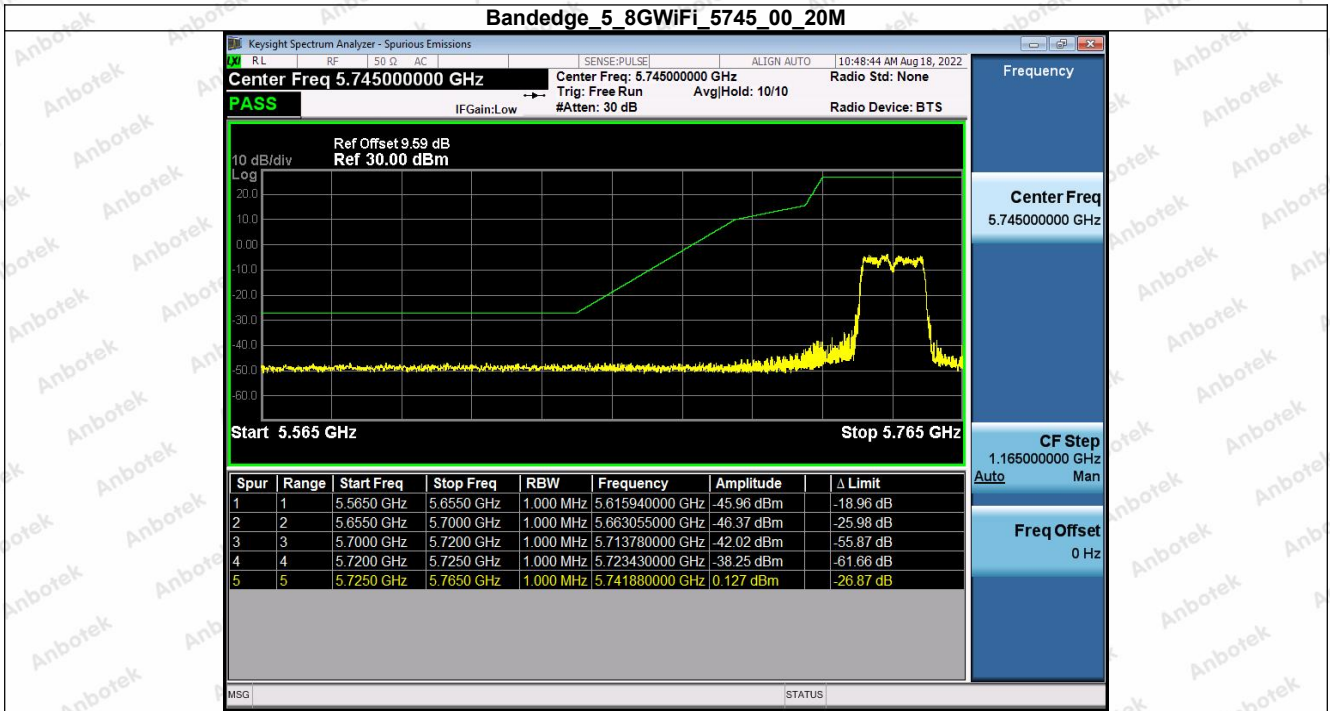

Shenzhen Anbotek Compliance Laboratory Limited

Address: 1/F., Building D, Sogood Science and Technology Park, Sanwei Community, Hangcheng Street, Bao'an District, Shenzhen, Guangdong, China.
Tel: (86) 0755-26066440 Fax: (86) 0755-26014772 Email: service@anbotek.com

Hotline
400-003-0500
www.anbotek.com.cn