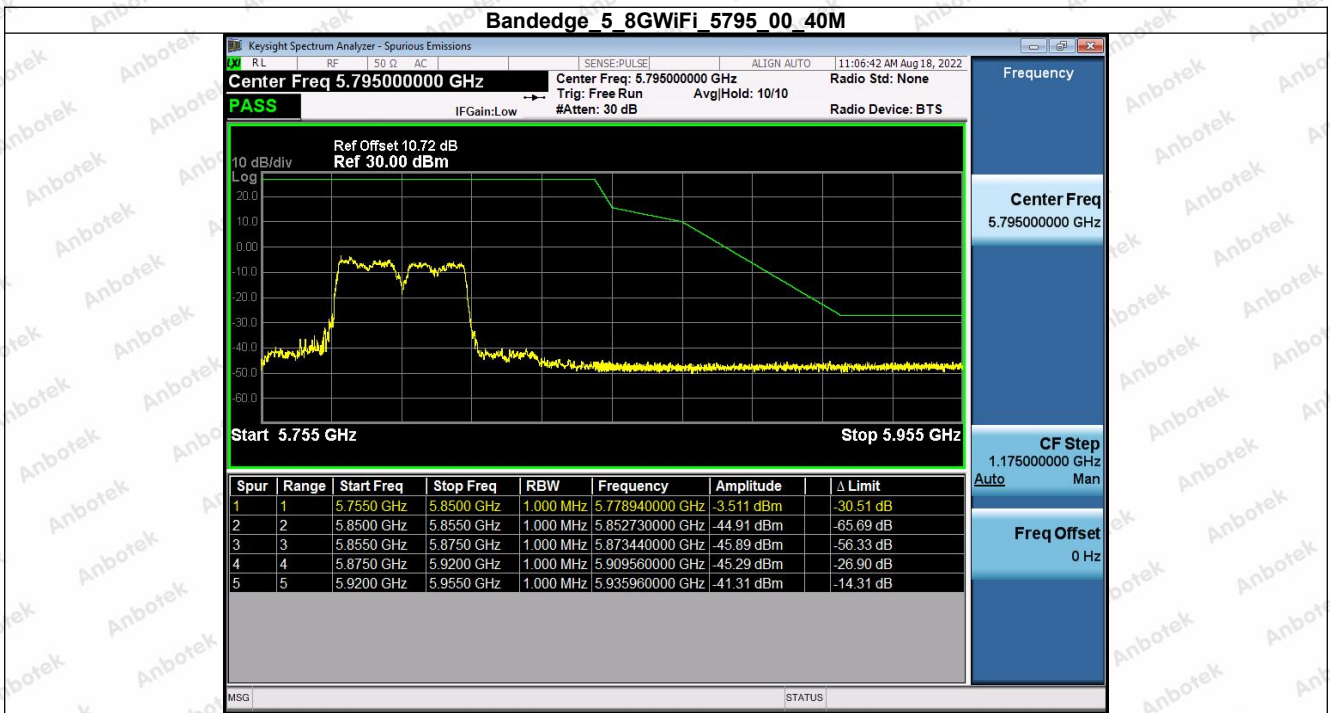

Shenzhen Anbotek Compliance Laboratory Limited

Address: 1/F., Building D, Sogood Science and Technology Park, Sanwei Community, Hangcheng Street, Bao'an District, Shenzhen, Guangdong, China.
Tel: (86) 0755-26066440 Fax: (86) 0755-26014772 Email: service@anbotek.com

Hotline

400-003-0500

www.anbotek.com.cn