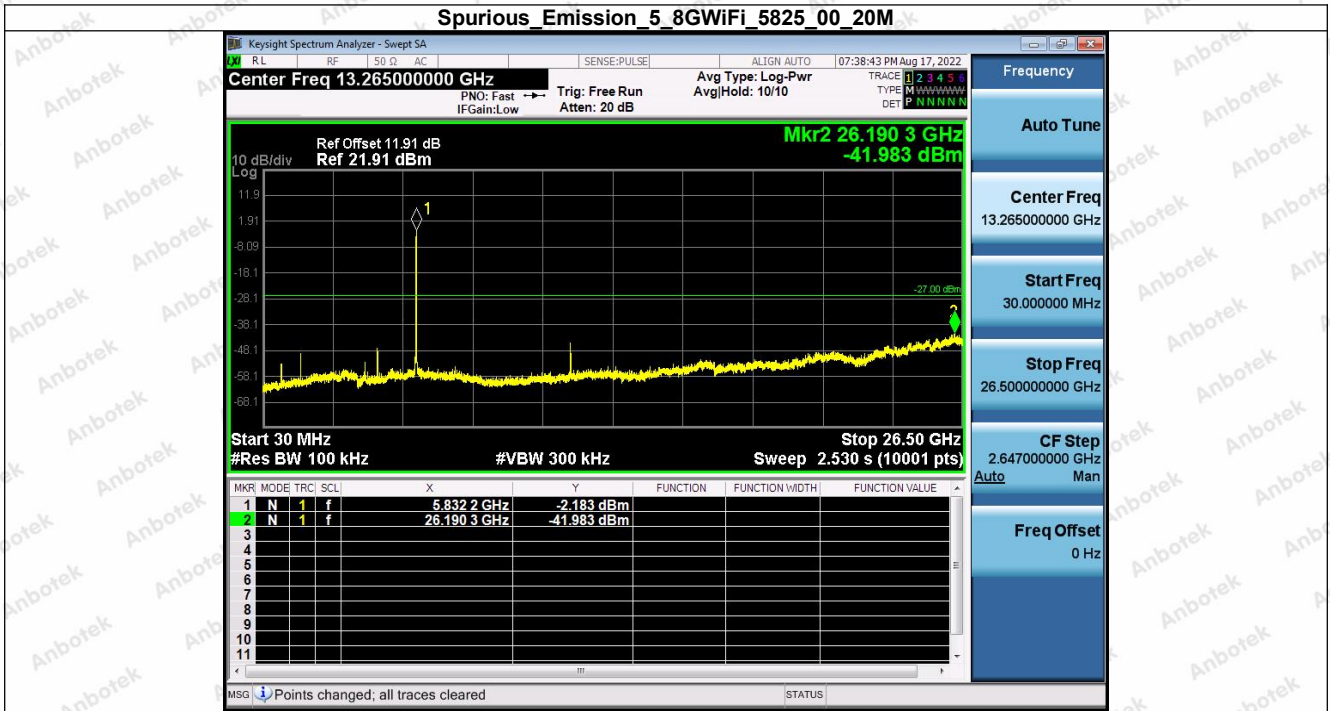

Shenzhen Anbotek Compliance Laboratory Limited

Address: 1/F., Building D, Sogood Science and Technology Park, Sanwei Community, Hangcheng Street, Bao'an District, Shenzhen, Guangdong, China.
Tel: (86) 0755-26066440 Fax: (86) 0755-26014772 Email: service@anbotek.com

Hotline
400-003-0500
www.anbotek.com.cn