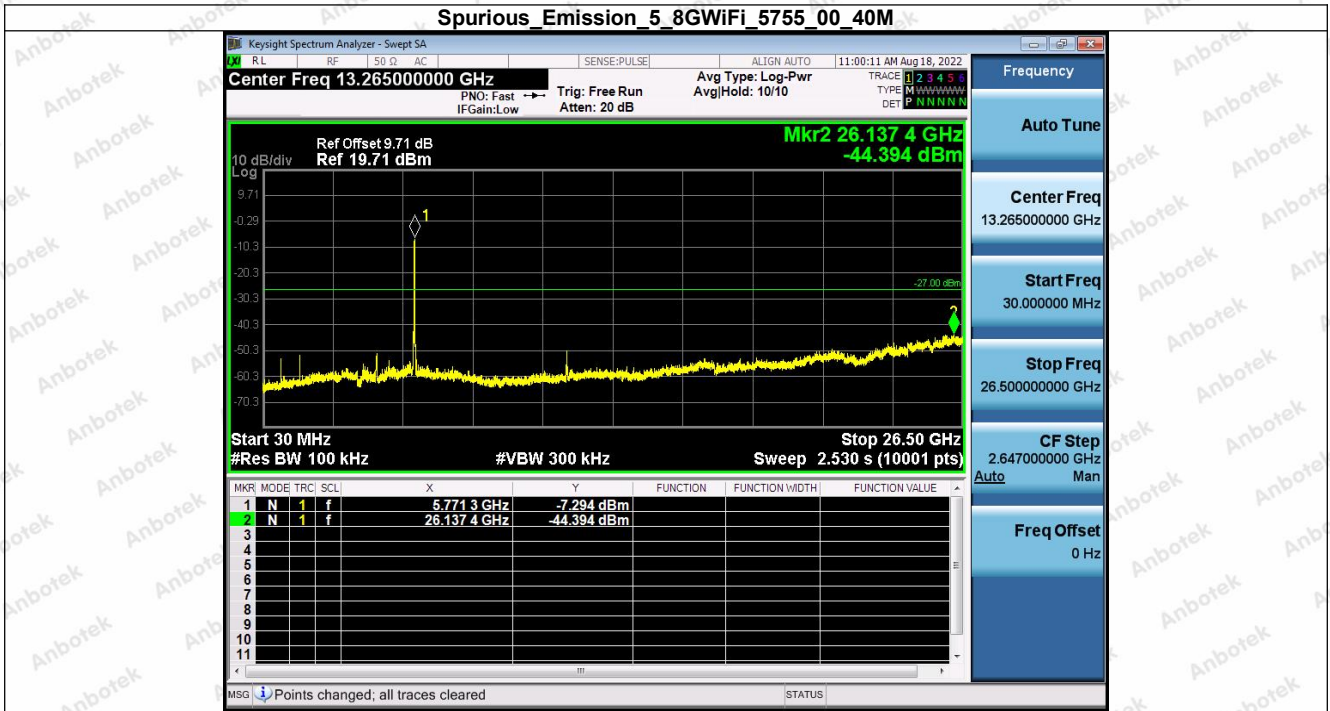

Shenzhen Anbotek Compliance Laboratory Limited

Address: 1/F., Building D, Sogood Science and Technology Park, Sanwei Community, Hangcheng Street, Bao'an District, Shenzhen, Guangdong, China.
Tel: (86) 0755-26066440 Fax: (86) 0755-26014772 Email: service@anbotek.com

Hotline

400-003-0500

www.anbotek.com.cn