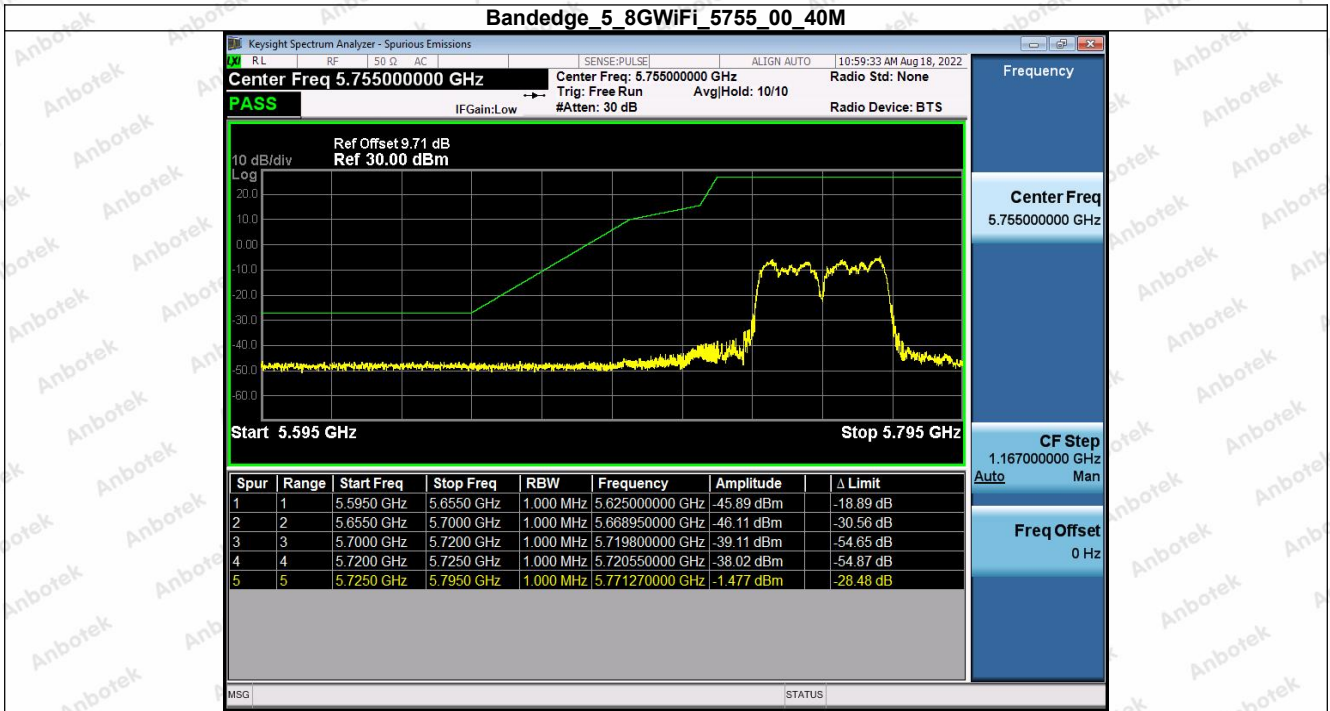

Shenzhen Anbotek Compliance Laboratory Limited

Address: 1/F., Building D, Sogood Science and Technology Park, Sanwei Community, Hangcheng Street, Bao'an District, Shenzhen, Guangdong, China.
Tel: (86) 0755-26066440 Fax: (86) 0755-26014772 Email: service@anbotek.com

Hotline

400-003-0500

www.anbotek.com.cn