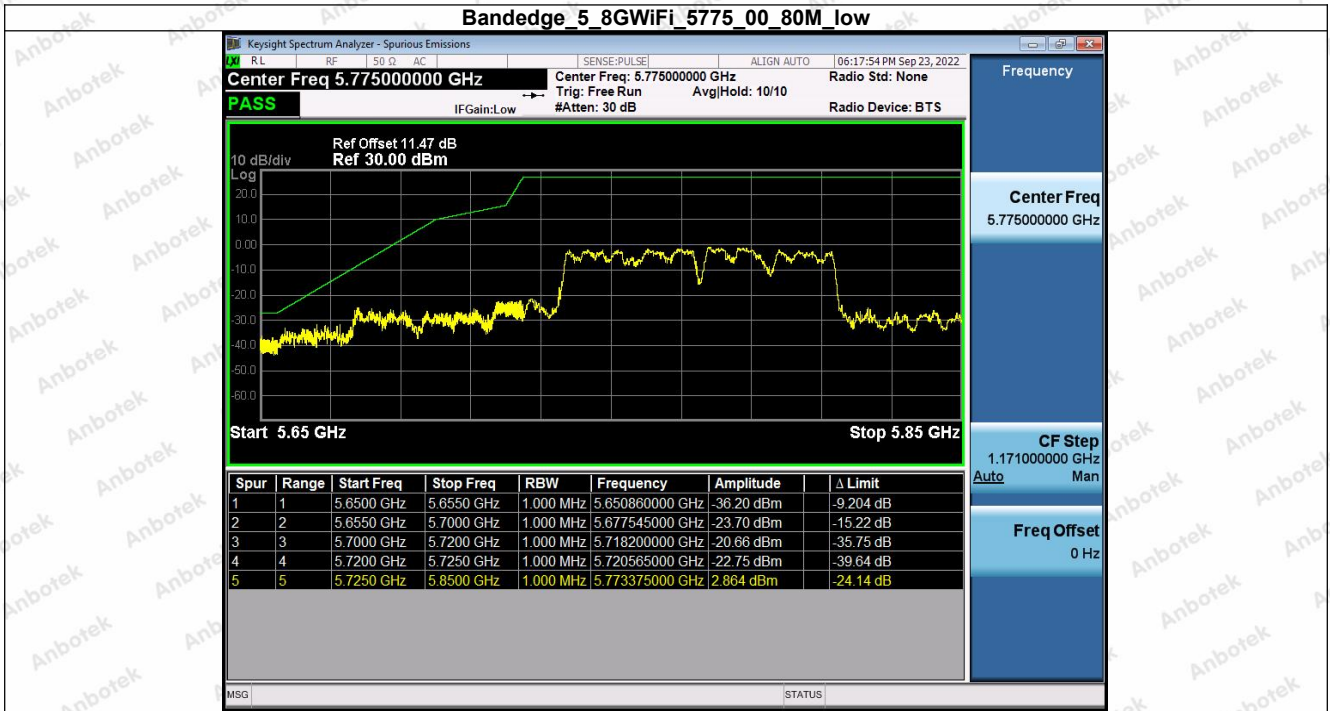

Shenzhen Anbotek Compliance Laboratory Limited

Address: 1/F., Building D, Sogood Science and Technology Park, Sanwei Community, Hangcheng Street, Bao'an District, Shenzhen, Guangdong, China.
Tel: (86) 0755-26066440 Fax: (86) 0755-26014772 Email: service@anbotek.com

Hotline
400-003-0500
www.anbotek.com.cn