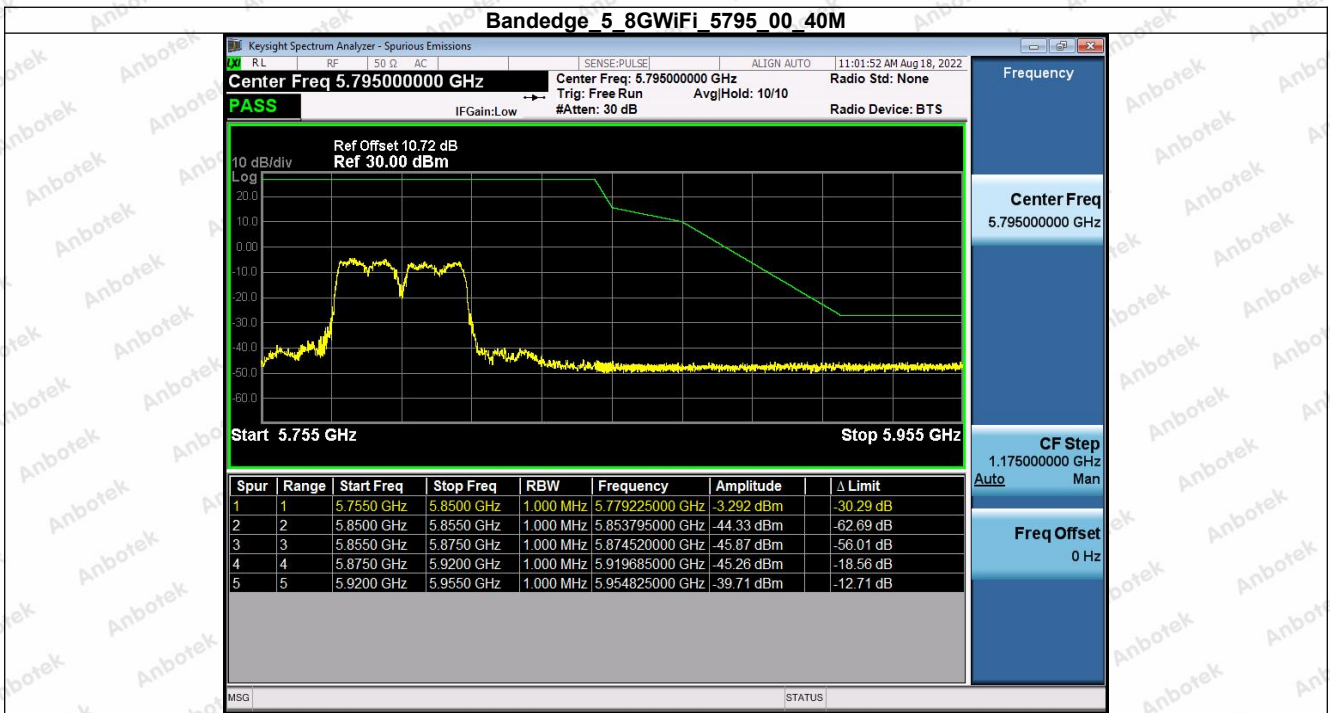

Shenzhen Anbotek Compliance Laboratory Limited

Address: 1/F., Building D, Sogood Science and Technology Park, Sanwei Community, Hangcheng Street, Bao'an District, Shenzhen, Guangdong, China.
Tel: (86) 0755-26066440 Fax: (86) 0755-26014772 Email: service@anbotek.com

Hotline

400-003-0500

www.anbotek.com.cn