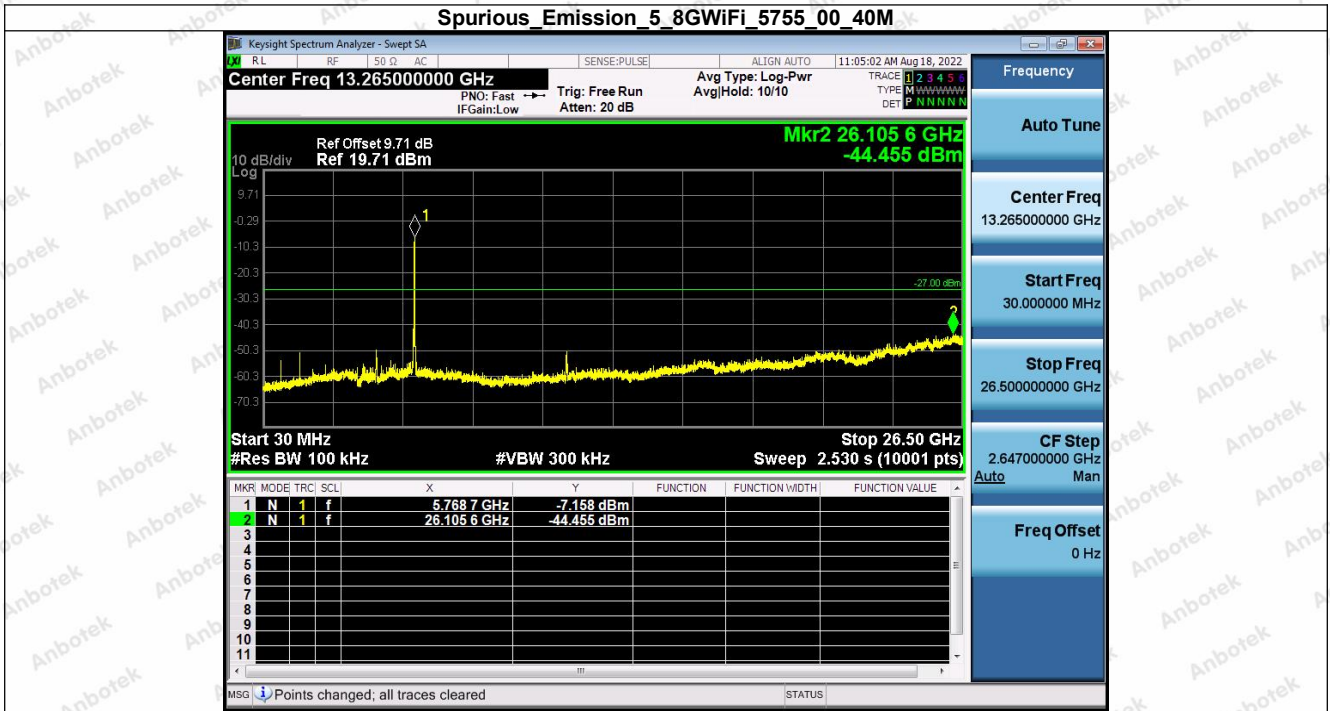

Shenzhen Anbotek Compliance Laboratory Limited

Address: 1/F., Building D, Sogood Science and Technology Park, Sanwei Community, Hangcheng Street, Bao'an District, Shenzhen, Guangdong, China.
Tel: (86) 0755-26066440 Fax: (86) 0755-26014772 Email: service@anbotek.com

Hotline
400-003-0500
www.anbotek.com.cn