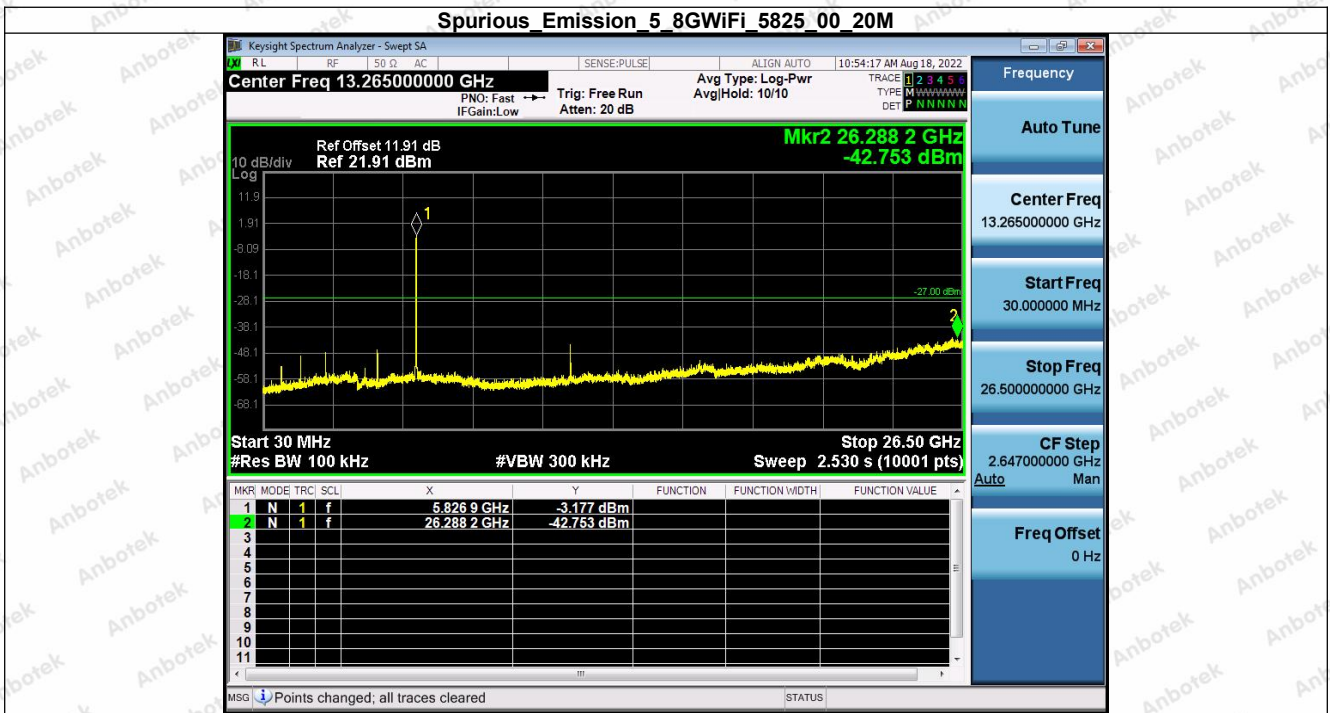

Shenzhen Anbotek Compliance Laboratory Limited

Address: 1/F., Building D, Sogood Science and Technology Park, Sanwei Community, Hangcheng Street, Bao'an District, Shenzhen, Guangdong, China.
Tel: (86) 0755-26066440 Fax: (86) 0755-26014772 Email: service@anbotek.com

Hotline
400-003-0500
www.anbotek.com.cn