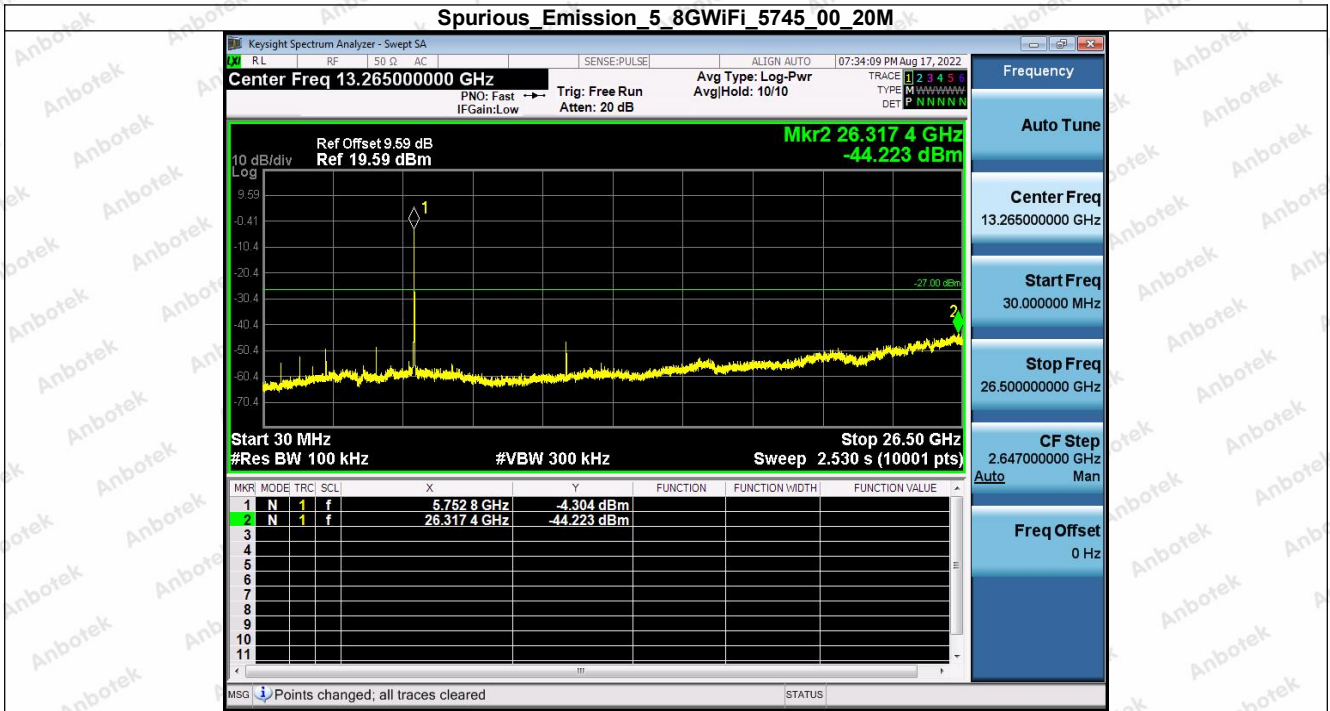

Shenzhen Anbotek Compliance Laboratory Limited

Address: 1/F., Building D, Sogood Science and Technology Park, Sanwei Community, Hangcheng Street, Bao'an District, Shenzhen, Guangdong, China.
Tel: (86) 0755-26066440 Fax: (86) 0755-26014772 Email: service@anbotek.com

Hotline
400-003-0500
www.anbotek.com.cn