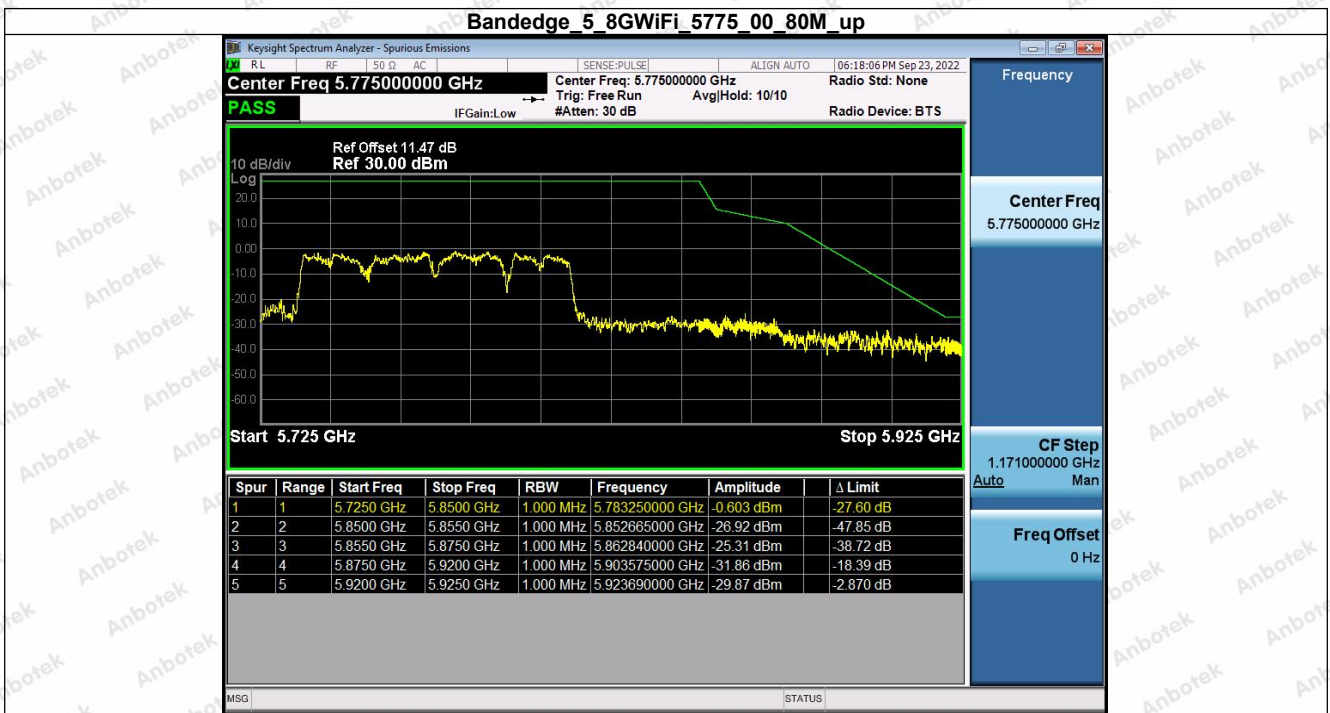

Shenzhen Anbotek Compliance Laboratory Limited

Address: 1/F., Building D, Sogood Science and Technology Park, Sanwei Community, Hangcheng Street, Bao'an District, Shenzhen, Guangdong, China.
Tel: (86) 0755-26066440 Fax: (86) 0755-26014772 Email: service@anbotek.com

Hotline
400-003-0500
www.anbotek.com.cn