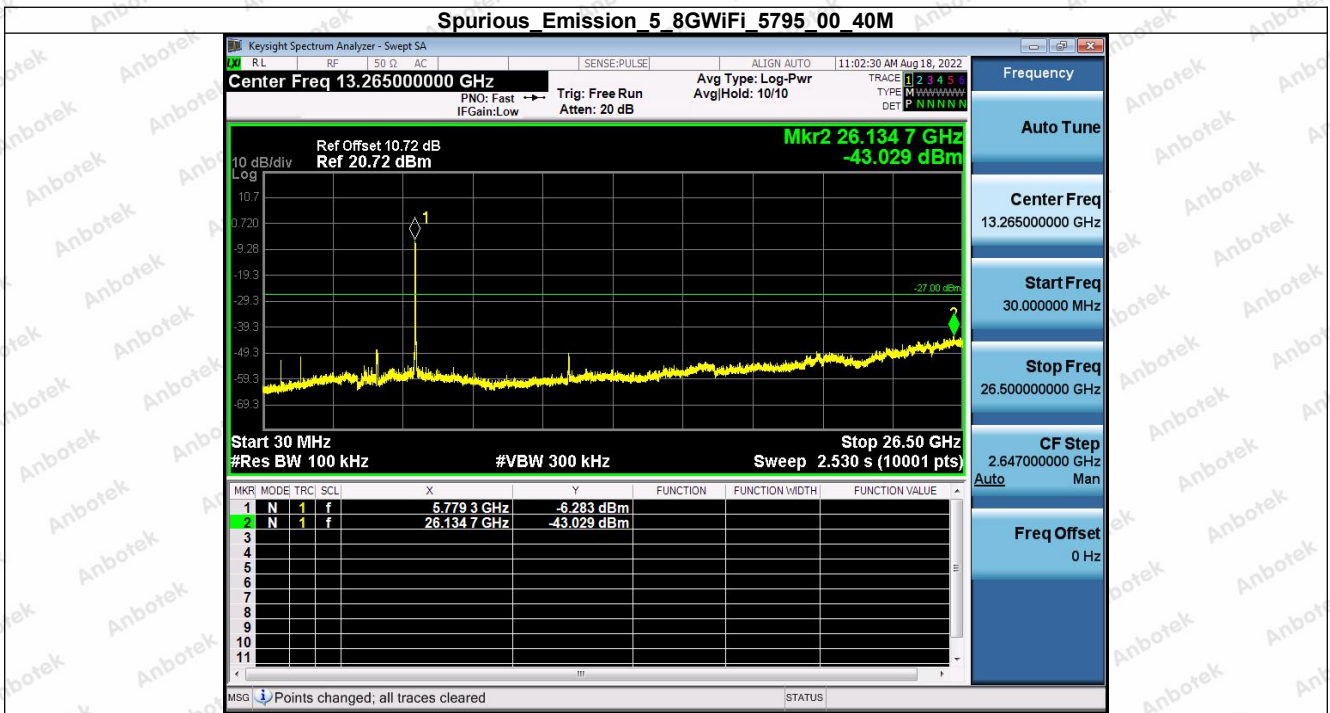

Shenzhen Anbotek Compliance Laboratory Limited

Address: 1/F., Building D, Sogood Science and Technology Park, Sanwei Community, Hangcheng Street, Bao'an District, Shenzhen, Guangdong, China.
Tel: (86) 0755-26066440 Fax: (86) 0755-26014772 Email: service@anbotek.com

Hotline

400-003-0500

www.anbotek.com.cn