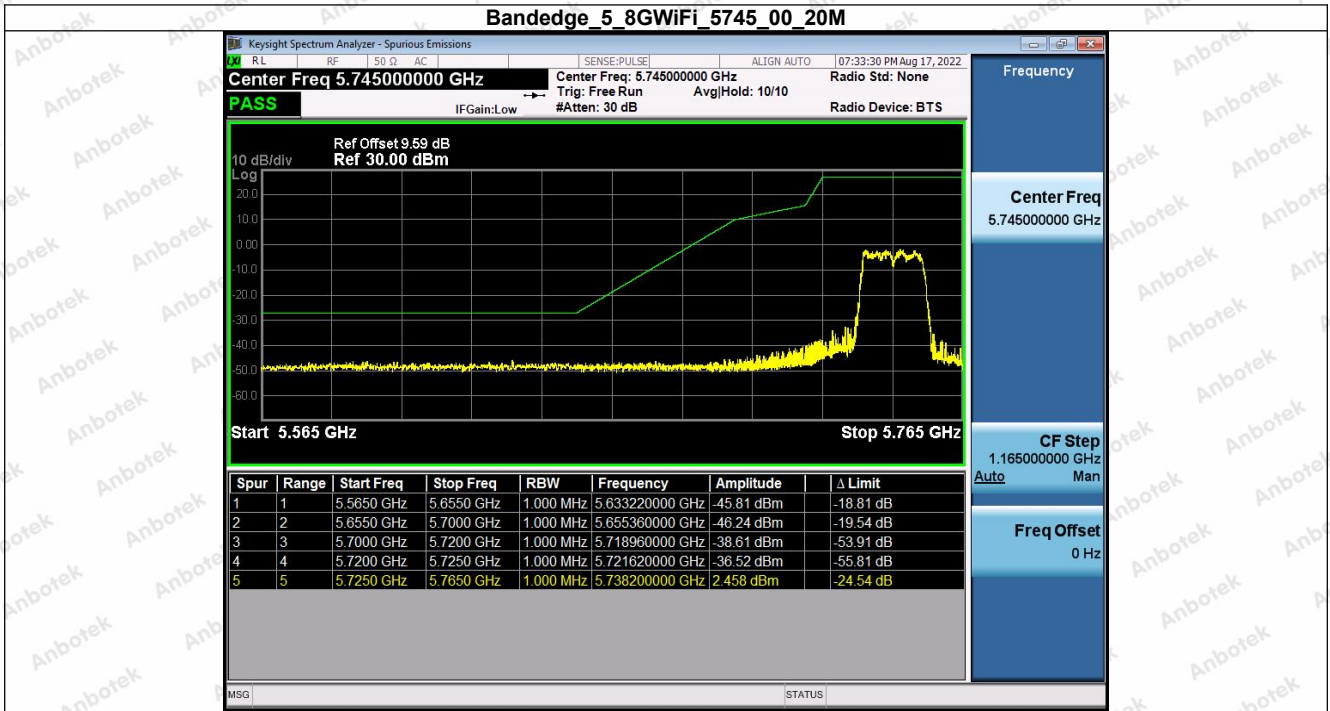

Shenzhen Anbotek Compliance Laboratory Limited

Address: 1/F., Building D, Sogood Science and Technology Park, Sanwei Community, Hangcheng Street, Bao'an District, Shenzhen, Guangdong, China.
Tel: (86) 0755-26066440 Fax: (86) 0755-26014772 Email: service@anbotek.com

Hotline
400-003-0500
www.anbotek.com.cn