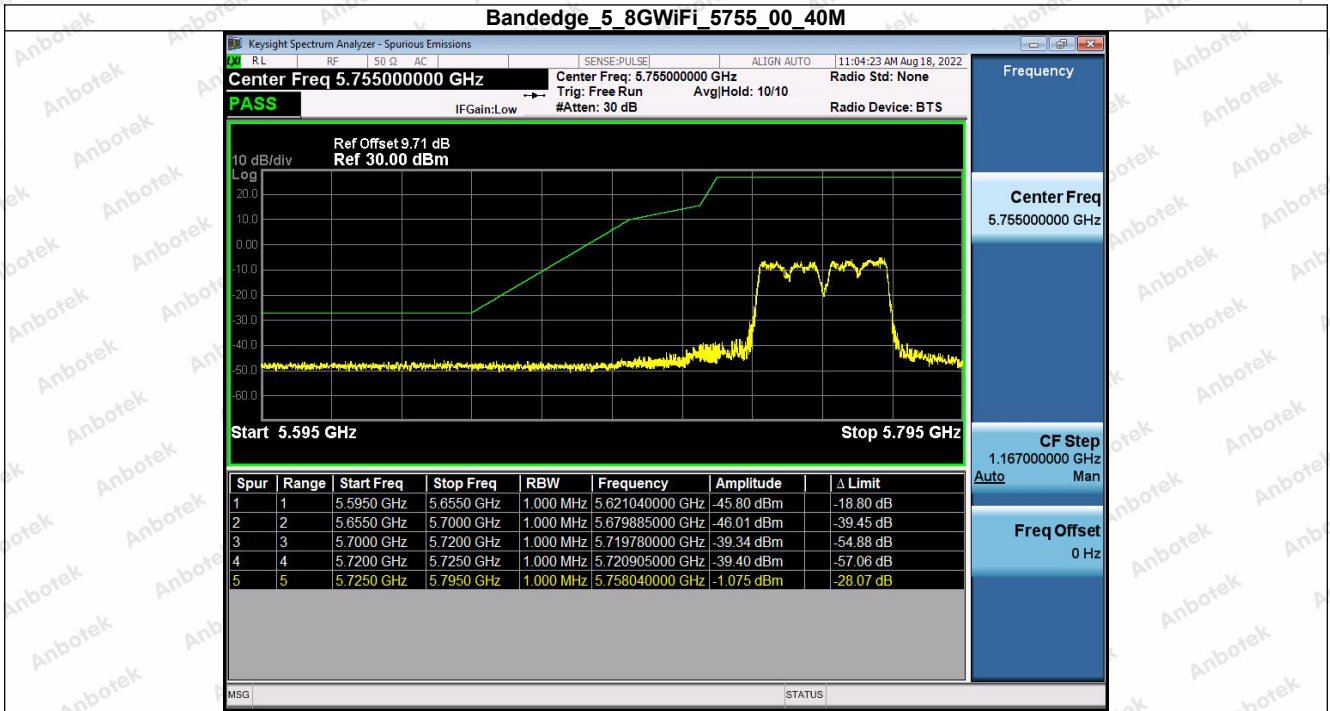

Shenzhen Anbotek Compliance Laboratory Limited

Address: 1/F., Building D, Sogood Science and Technology Park, Sanwei Community, Hangcheng Street, Bao'an District, Shenzhen, Guangdong, China.
Tel: (86) 0755-26066440 Fax: (86) 0755-26014772 Email: service@anbotek.com

Hotline

400-003-0500

www.anbotek.com.cn