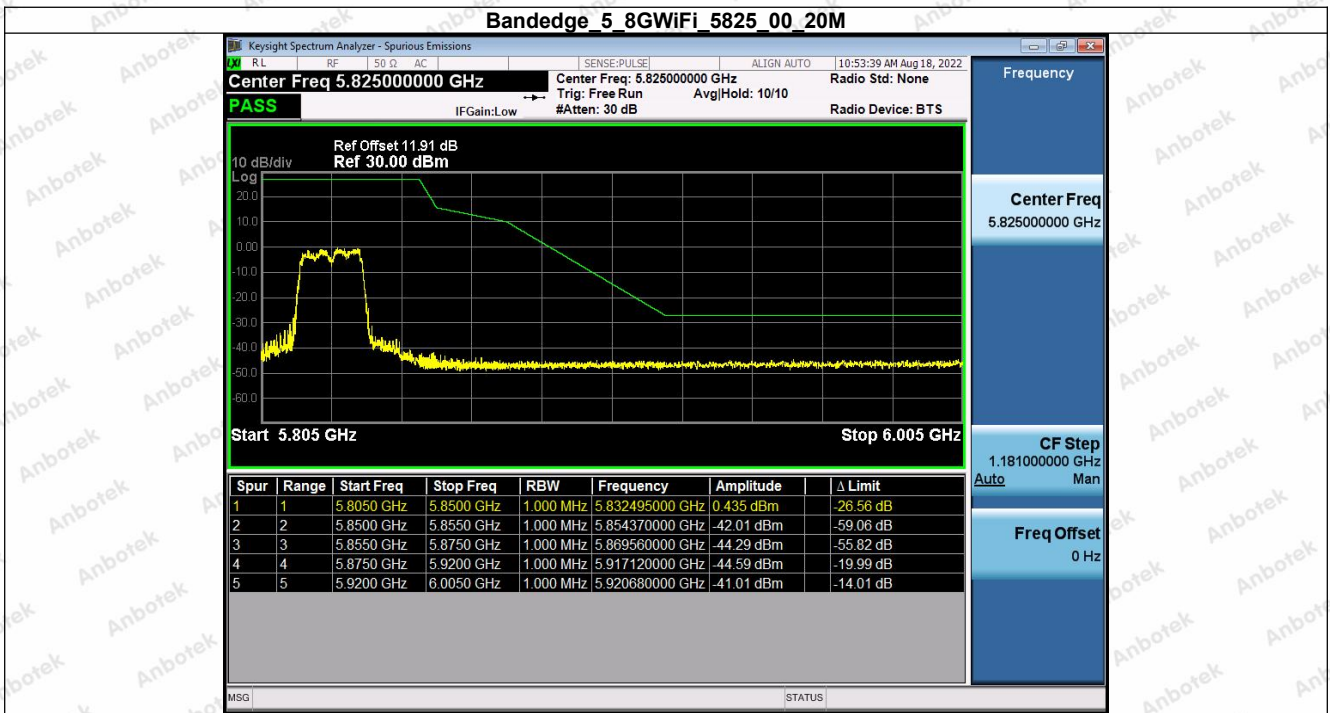

Shenzhen Anbotek Compliance Laboratory Limited

Address: 1/F., Building D, Sogood Science and Technology Park, Sanwei Community, Hangcheng Street, Bao'an District, Shenzhen, Guangdong, China.
Tel: (86) 0755-26066440 Fax: (86) 0755-26014772 Email: service@anbotek.com

Hotline
400-003-0500
www.anbotek.com.cn