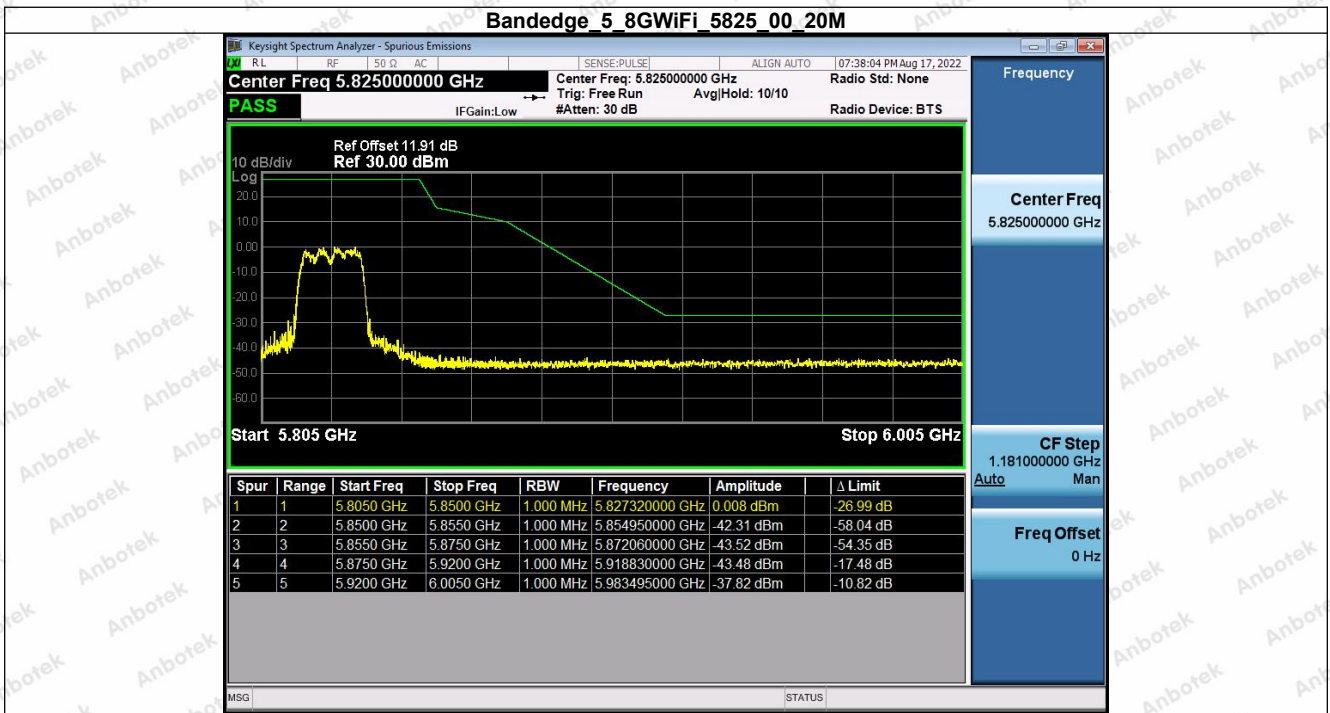

Shenzhen Anbotek Compliance Laboratory Limited

Address: 1/F., Building D, Sogood Science and Technology Park, Sanwei Community, Hangcheng Street, Bao'an District, Shenzhen, Guangdong, China.
Tel: (86) 0755-26066440 Fax: (86) 0755-26014772 Email: service@anbotek.com

Hotline
400-003-0500
www.anbotek.com.cn