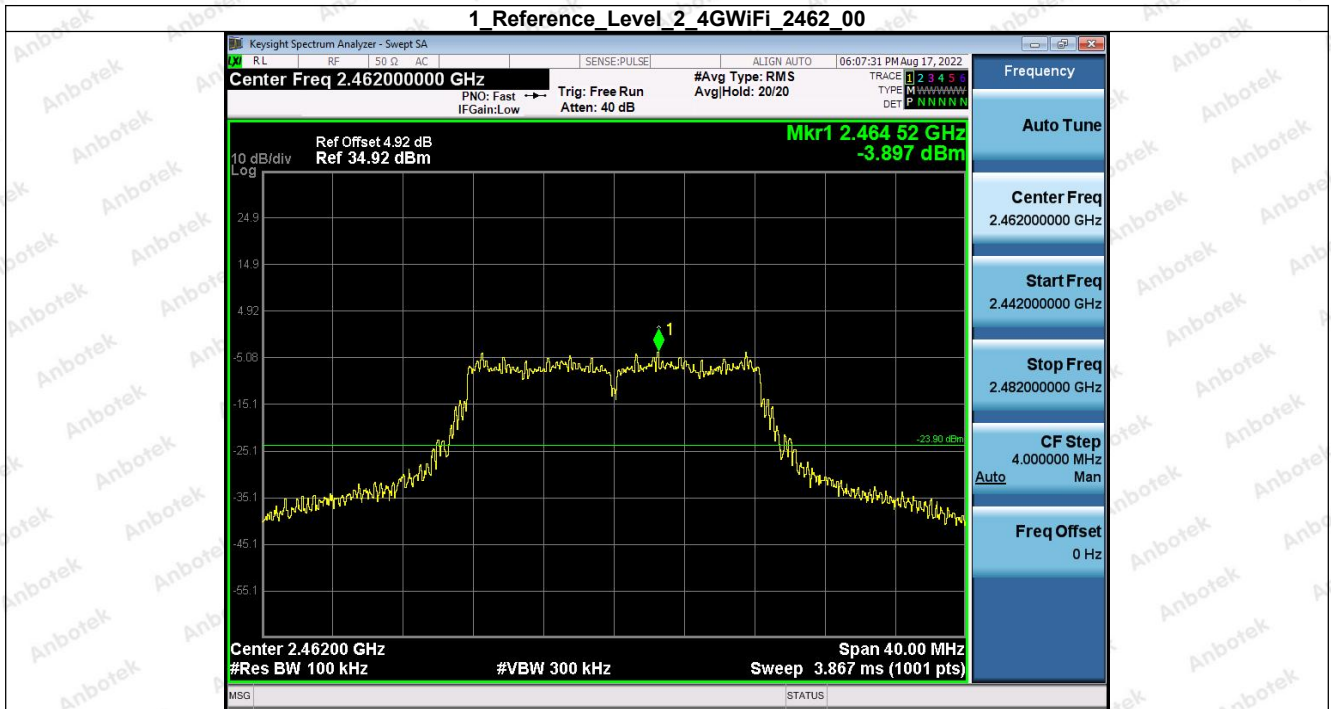

Shenzhen Anbotek Compliance Laboratory Limited

Address: 1/F., Building D, Sogood Science and Technology Park, Sanwei Community, Hangcheng Street, Bao'an District, Shenzhen, Guangdong, China.
Tel: (86) 755-26066440 Fax: (86) 755-26014772 Email: service@anbotek.com

Hotline
400-003-0500
www.anbotek.com