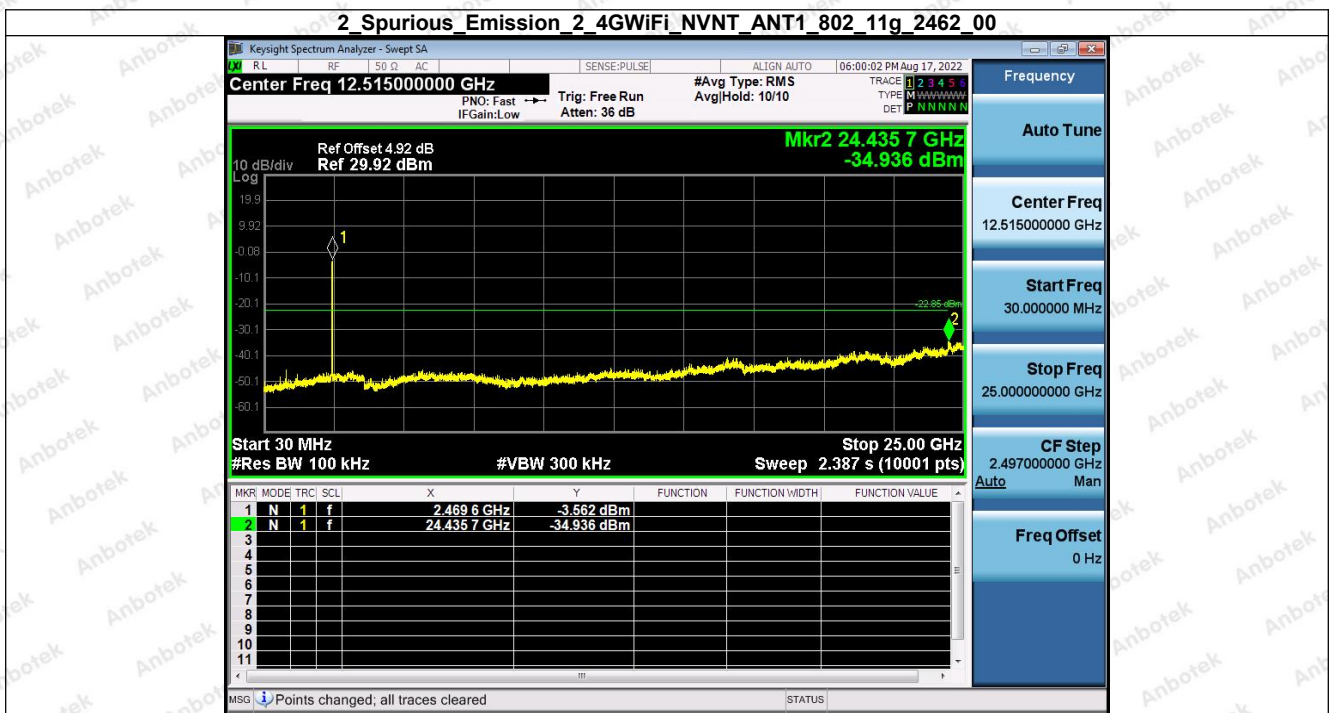

Shenzhen Anbotek Compliance Laboratory Limited

Address: 1/F., Building D, Sogood Science and Technology Park, Sanwei Community, Hangcheng Street, Bao'an District, Shenzhen, Guangdong, China.
Tel: (86) 755-26066440 Fax: (86) 755-26014772 Email: service@anbotek.com

Hotline
400-003-0500
www.anbotek.com