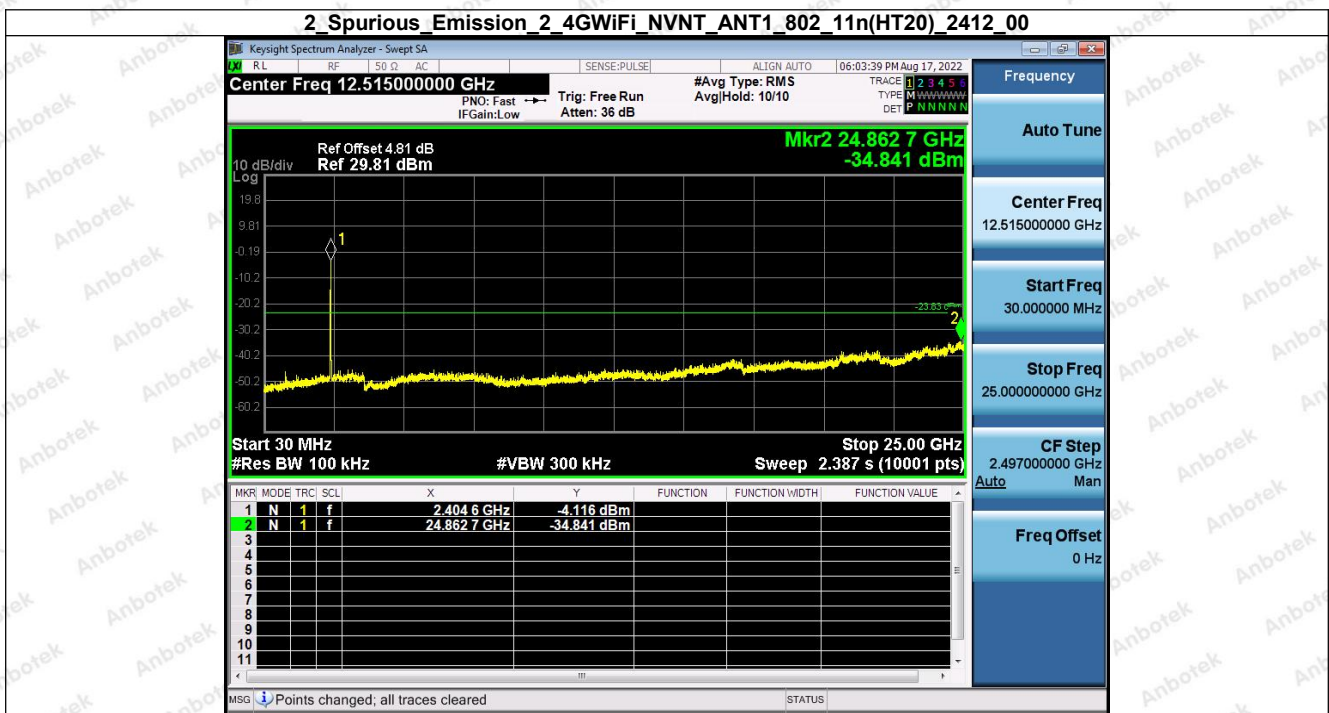

Shenzhen Anbotek Compliance Laboratory Limited

Address: 1/F., Building D, Sogood Science and Technology Park, Sanwei Community, Hangcheng Street, Bao'an District, Shenzhen, Guangdong, China.
Tel: (86) 755-26066440 Fax: (86) 755-26014772 Email: service@anbotek.com

Hotline
400-003-0500
www.anbotek.com