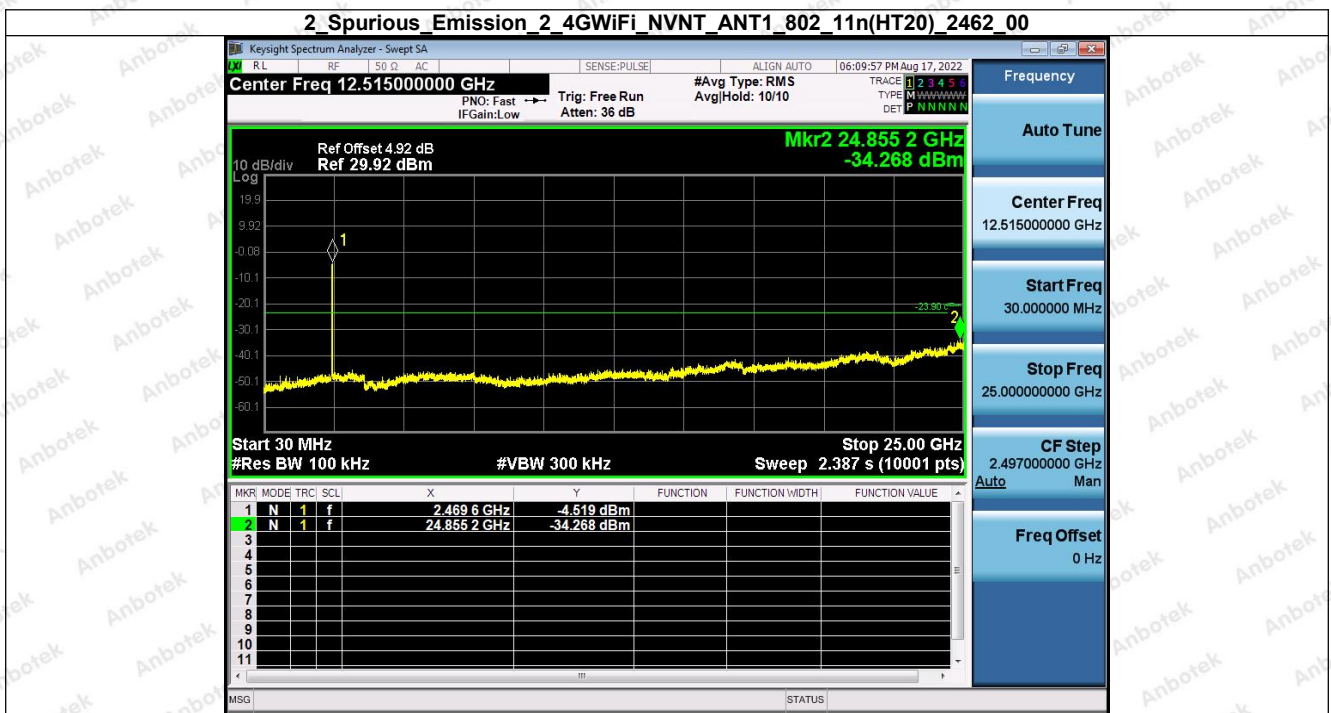

Shenzhen Anbotek Compliance Laboratory Limited

Address: 1/F., Building D, Sogood Science and Technology Park, Sanwei Community, Hangcheng Street, Bao'an District, Shenzhen, Guangdong, China.
Tel: (86) 755-26066440 Fax: (86) 755-26014772 Email: service@anbotek.com

Hotline
400-003-0500
www.anbotek.com