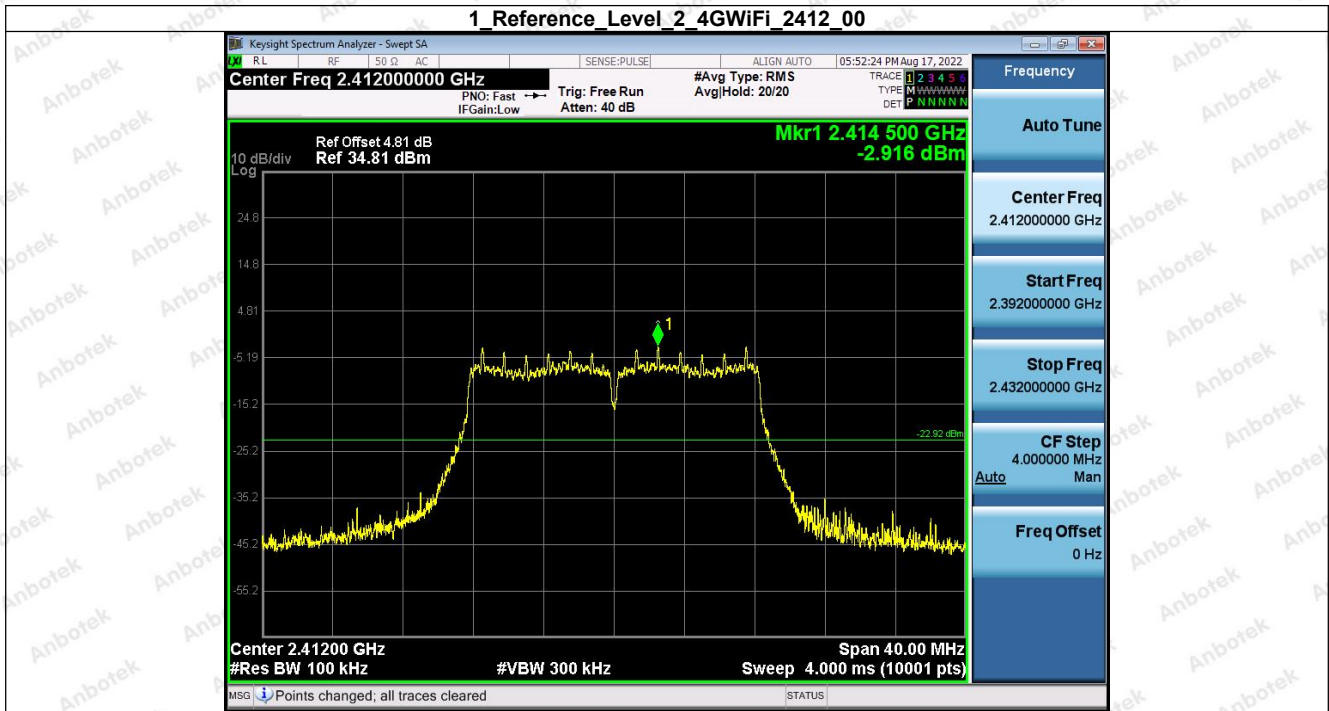

Shenzhen Anbotek Compliance Laboratory Limited

Address: 1/F., Building D, Sogood Science and Technology Park, Sanwei Community, Hangcheng Street, Bao'an District, Shenzhen, Guangdong, China.
Tel: (86) 755-26066440 Fax: (86) 755-26014772 Email: service@anbotek.com

Hotline
400-003-0500
www.anbotek.com