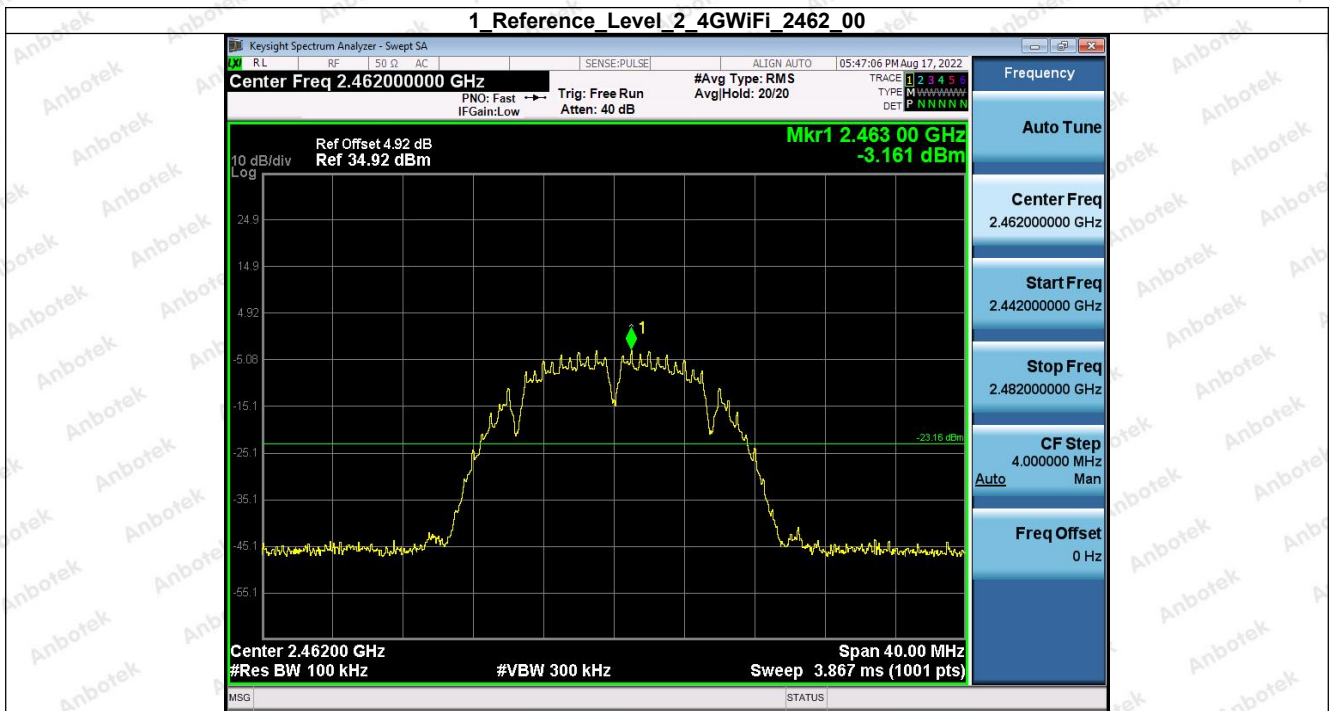

Shenzhen Anbotek Compliance Laboratory Limited

Address: 1/F., Building D, Sogood Science and Technology Park, Sanwei Community, Hangcheng Street, Bao'an District, Shenzhen, Guangdong, China.
Tel: (86) 755-26066440 Fax: (86) 755-26014772 Email: service@anbotek.com

Hotline
400-003-0500
www.anbotek.com