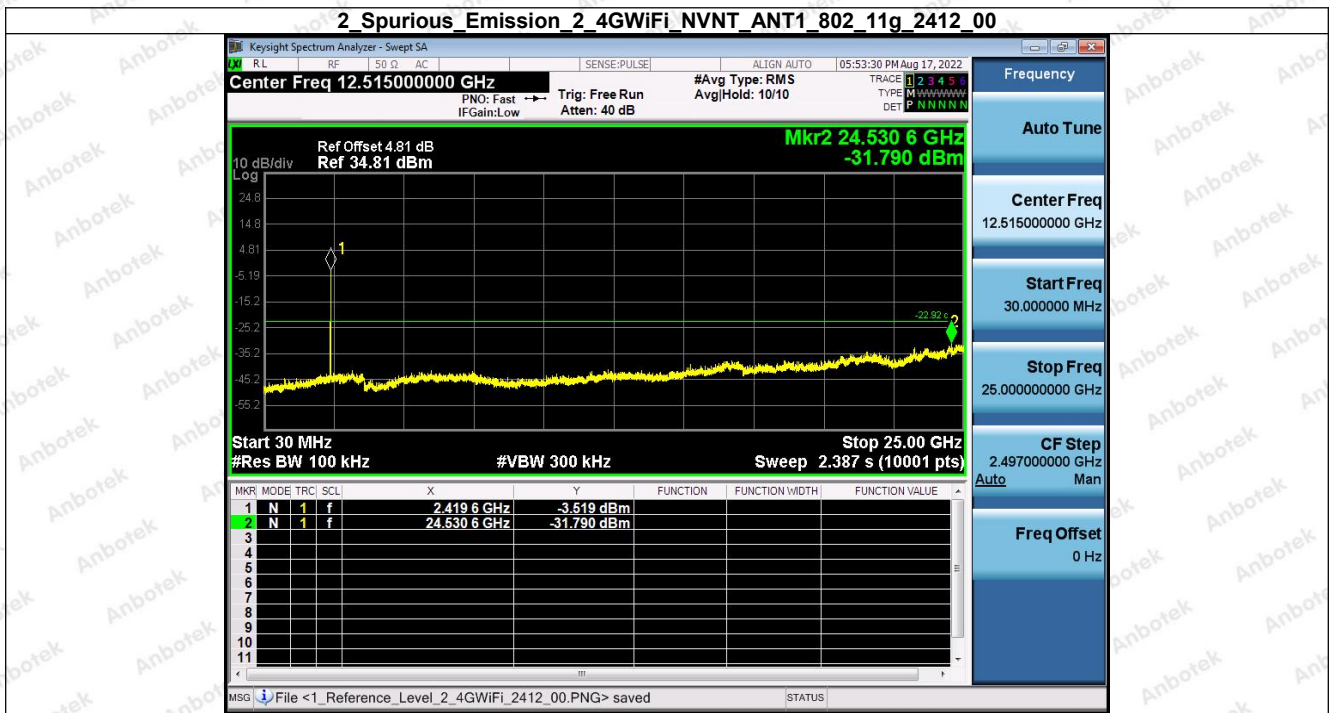

Shenzhen Anbotek Compliance Laboratory Limited

Address: 1/F., Building D, Sogood Science and Technology Park, Sanwei Community, Hangcheng Street, Bao'an District, Shenzhen, Guangdong, China.
Tel: (86) 755-26066440 Fax: (86) 755-26014772 Email: service@anbotek.com

Hotline
400-003-0500
www.anbotek.com