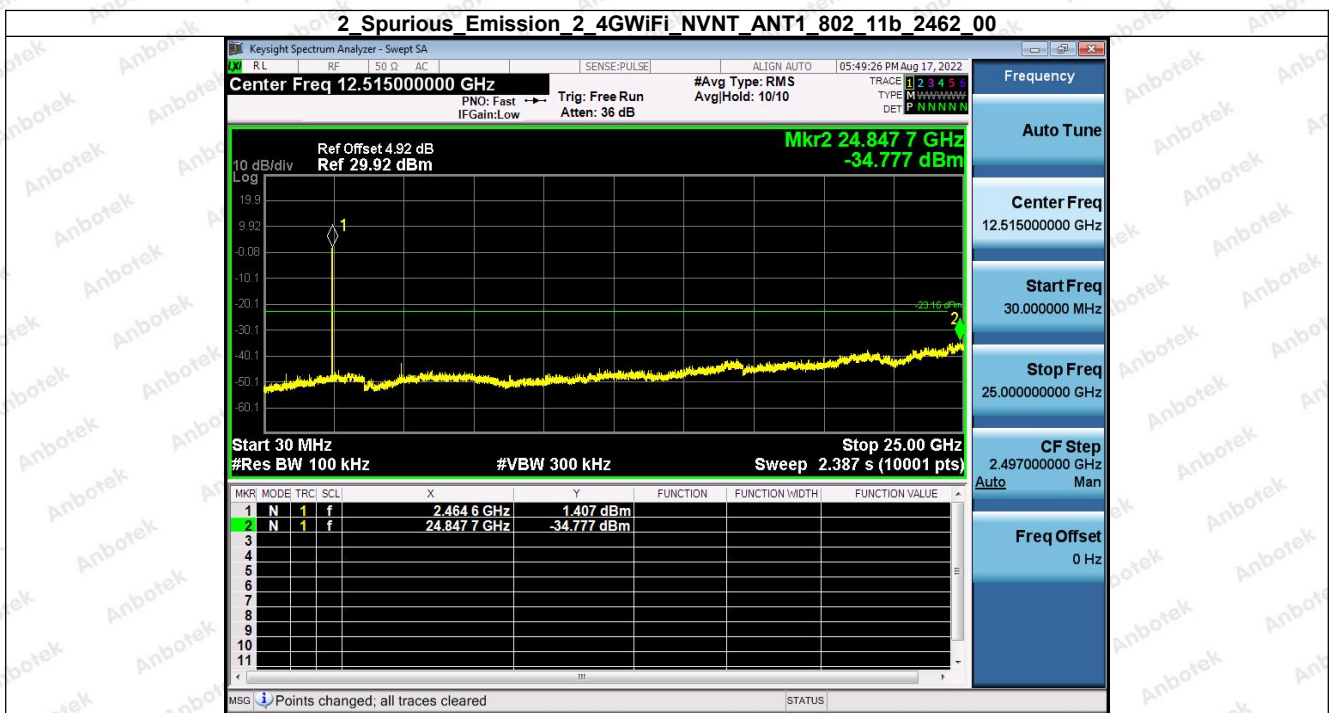

Shenzhen Anbotek Compliance Laboratory Limited

Address: 1/F., Building D, Sogood Science and Technology Park, Sanwei Community, Hangcheng Street, Bao'an District, Shenzhen, Guangdong, China.
Tel: (86) 755-26066440 Fax: (86) 755-26014772 Email: service@anbotek.com

Hotline
400-003-0500
www.anbotek.com