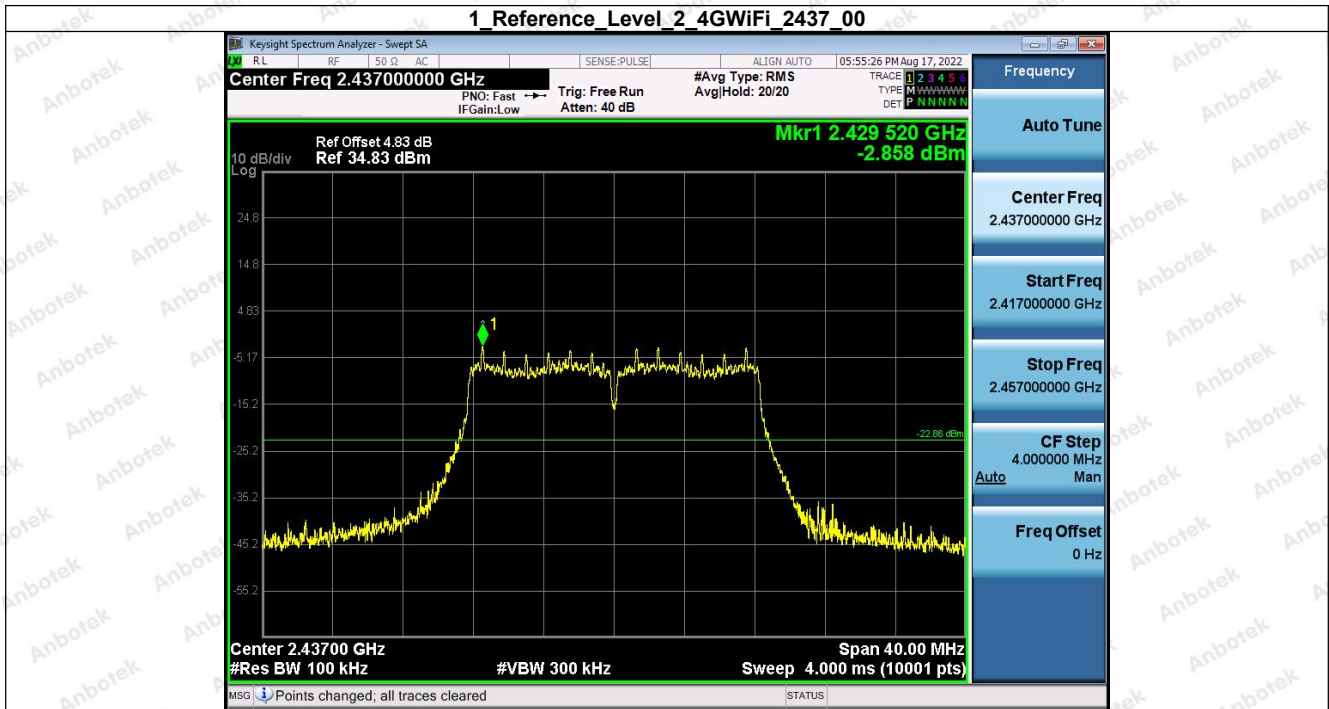

Shenzhen Anbotek Compliance Laboratory Limited

Address: 1/F., Building D, Sogood Science and Technology Park, Sanwei Community, Hangcheng Street, Bao'an District, Shenzhen, Guangdong, China.
Tel: (86) 755-26066440   Fax: (86) 755-26014772   Email: service@anbotek.com

Hotline
400-003-0500
www.anbotek.com