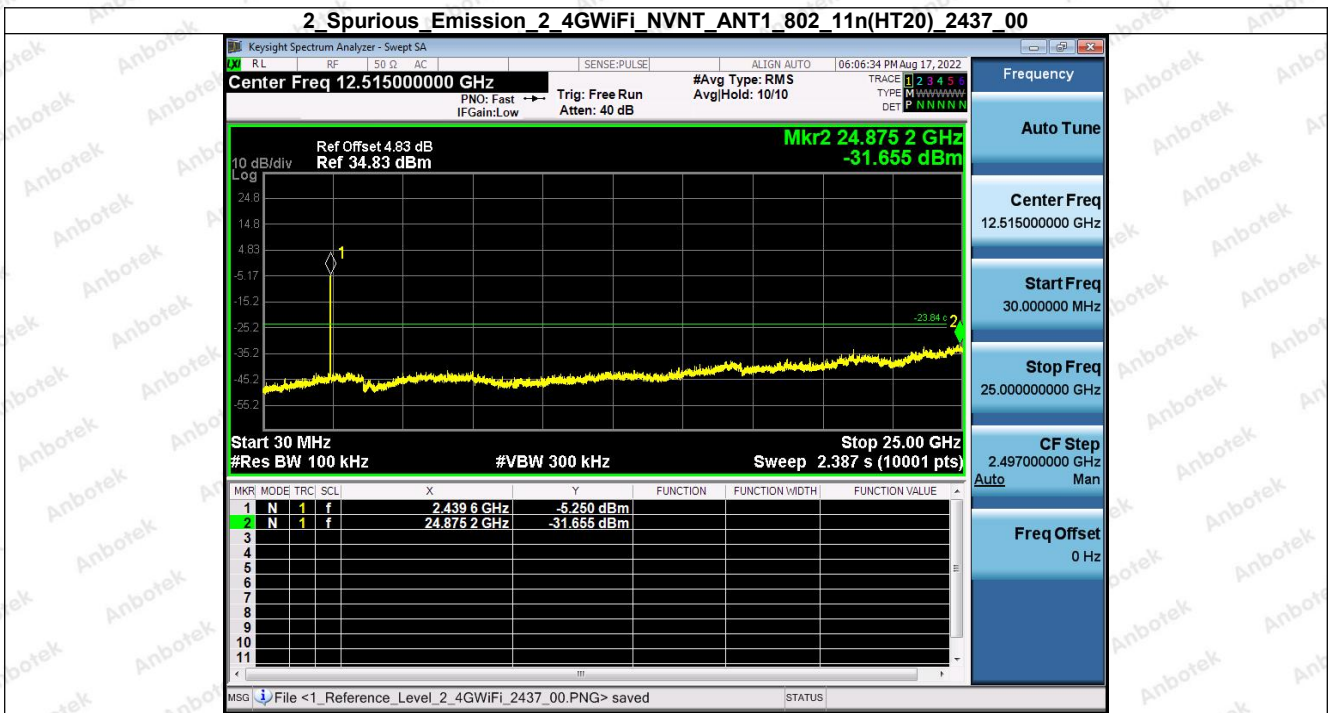

Shenzhen Anbotek Compliance Laboratory Limited

Address: 1/F., Building D, Sogood Science and Technology Park, Sanwei Community, Hangcheng Street, Bao'an District, Shenzhen, Guangdong, China.
Tel: (86) 755-26066440 Fax: (86) 755-26014772 Email: service@anbotek.com

Hotline
400-003-0500
www.anbotek.com