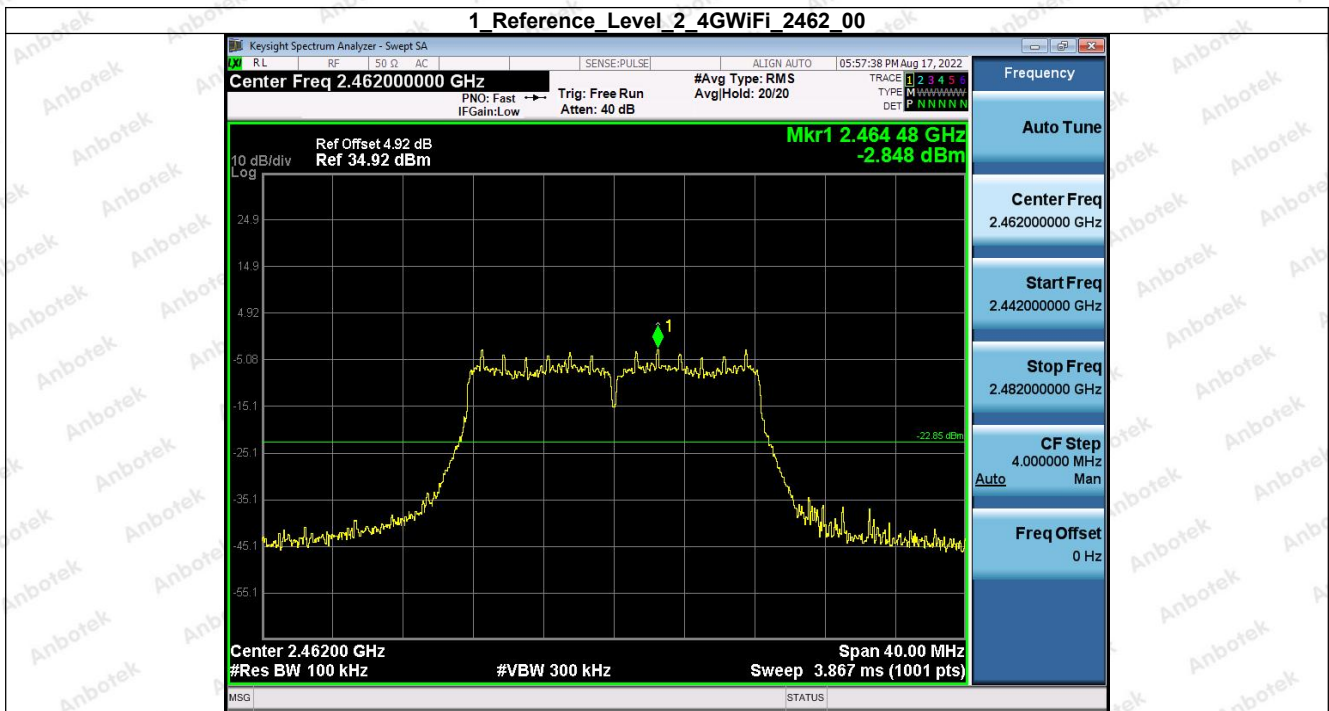

Shenzhen Anbotek Compliance Laboratory Limited

Address: 1/F., Building D, Sogood Science and Technology Park, Sanwei Community, Hangcheng Street, Bao'an District, Shenzhen, Guangdong, China.
Tel: (86) 755-26066440 Fax: (86) 755-26014772 Email: service@anbotek.com

Hotline
400-003-0500
www.anbotek.com