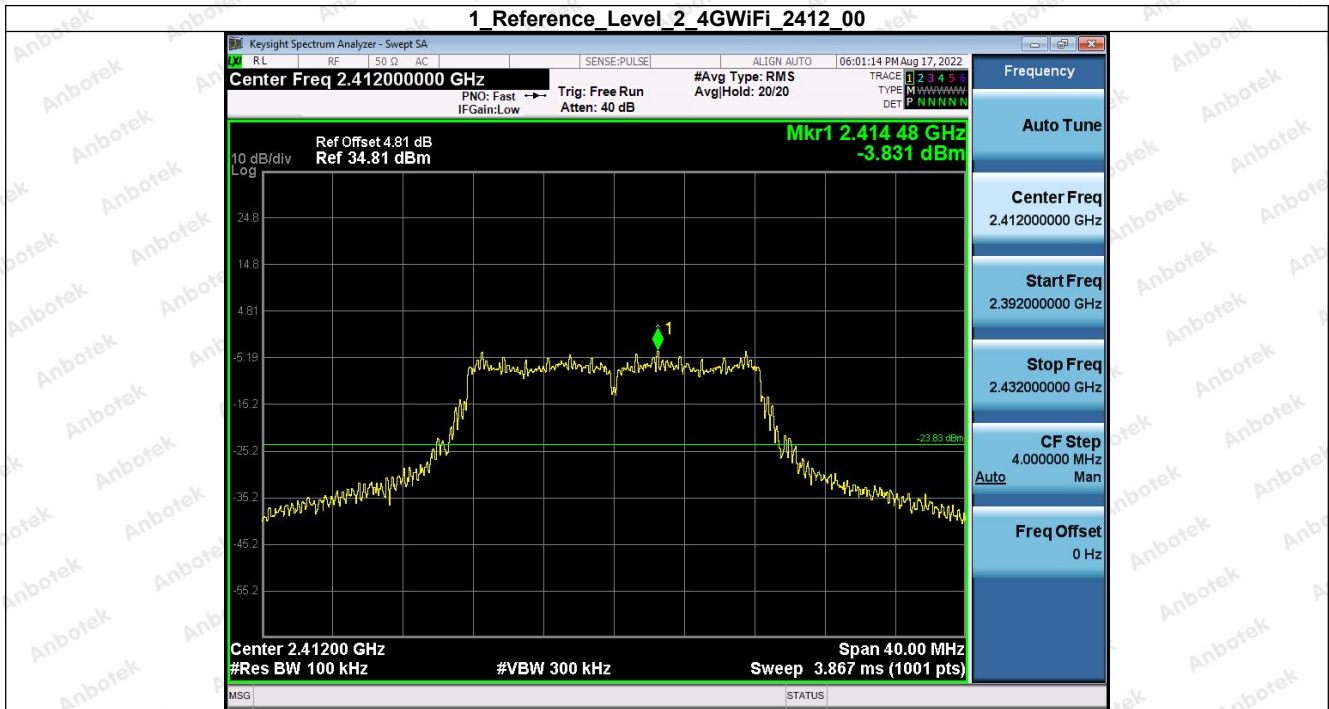

Shenzhen Anbotek Compliance Laboratory Limited

Address: 1/F., Building D, Sogood Science and Technology Park, Sanwei Community, Hangcheng Street, Bao'an District, Shenzhen, Guangdong, China.
Tel: (86) 755-26066440 Fax: (86) 755-26014772 Email: service@anbotek.com

Hotline
400-003-0500
www.anbotek.com