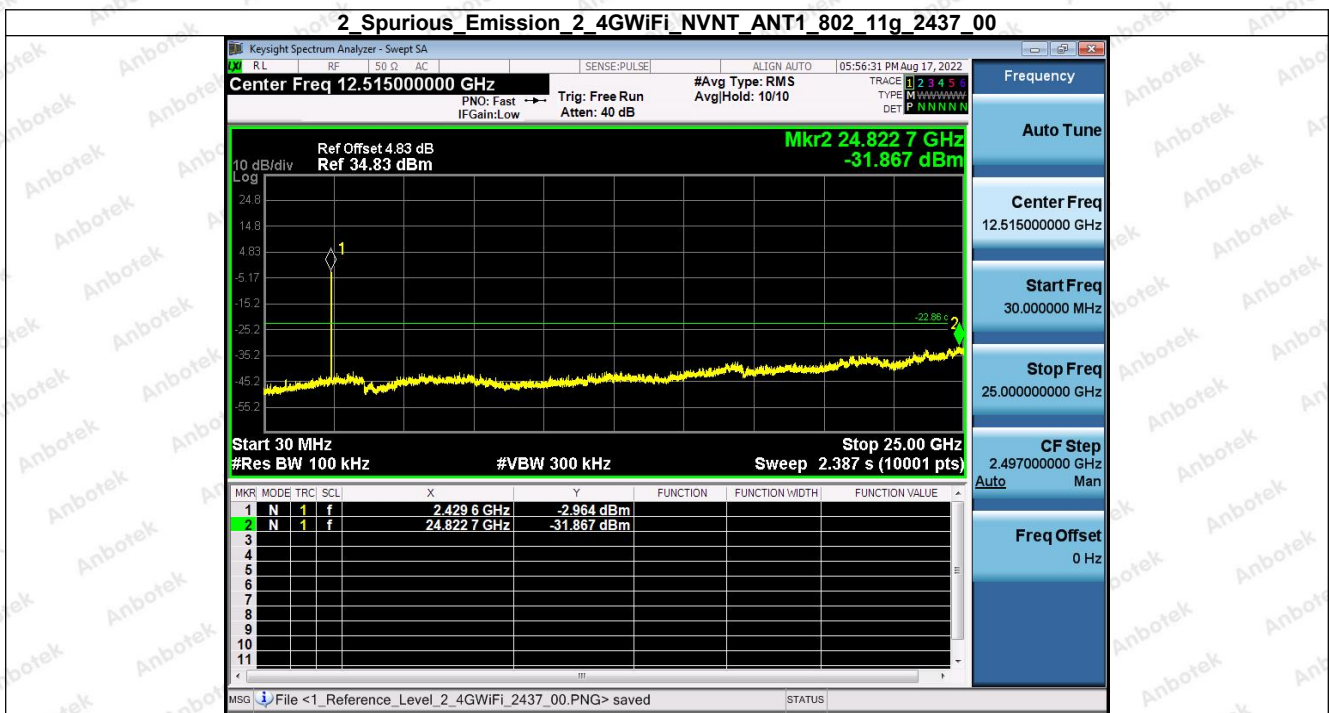

Shenzhen Anbotek Compliance Laboratory Limited

Address: 1/F., Building D, Sogood Science and Technology Park, Sanwei Community, Hangcheng Street, Bao'an District, Shenzhen, Guangdong, China.
Tel: (86) 755-26066440   Fax: (86) 755-26014772   Email: service@anbotek.com

Hotline
400-003-0500
www.anbotek.com