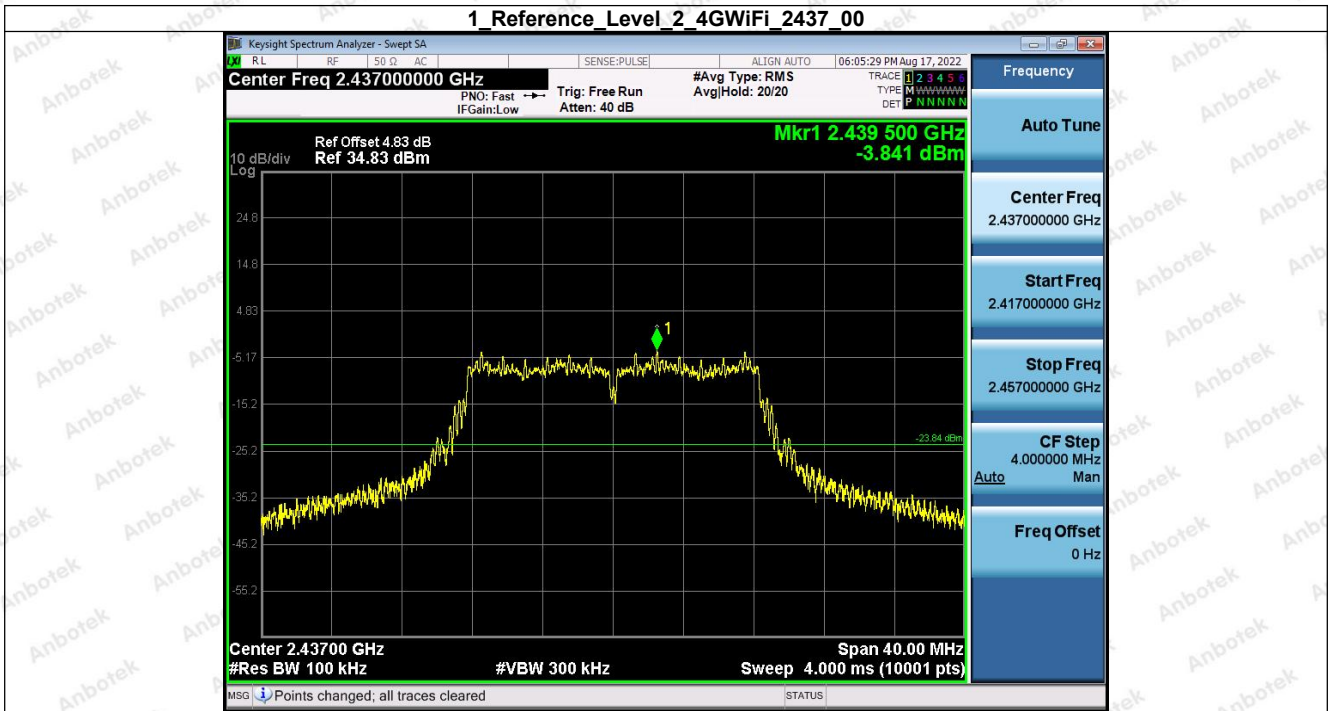

Shenzhen Anbotek Compliance Laboratory Limited

Address: 1/F., Building D, Sogood Science and Technology Park, Sanwei Community, Hangcheng Street, Bao'an District, Shenzhen, Guangdong, China.
Tel: (86) 755-26066440 Fax: (86) 755-26014772 Email: service@anbotek.com

Hotline
400-003-0500
www.anbotek.com