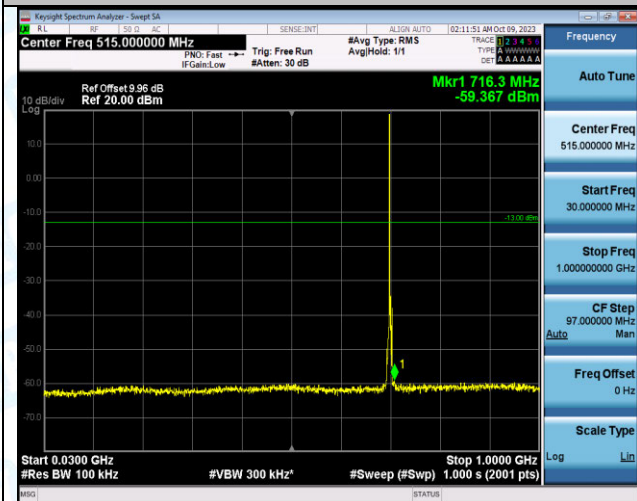

Band12_3MHz_QPSK_23095_1RB#0_30~1000_30~1000