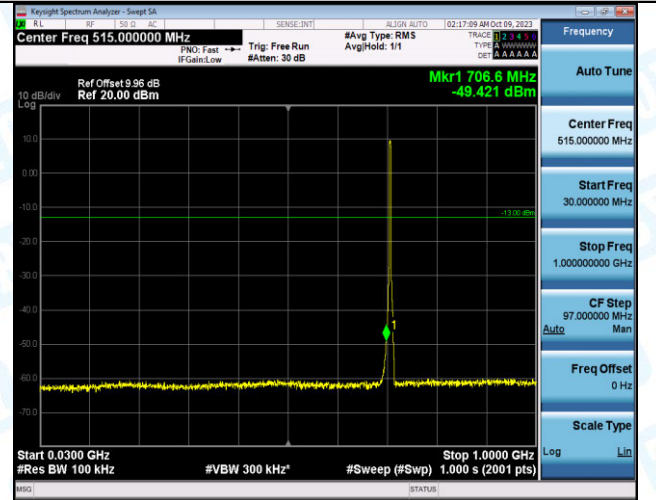

Band12_3MHz_16QAM_23165_15RB#0_30~1000_30~10
00