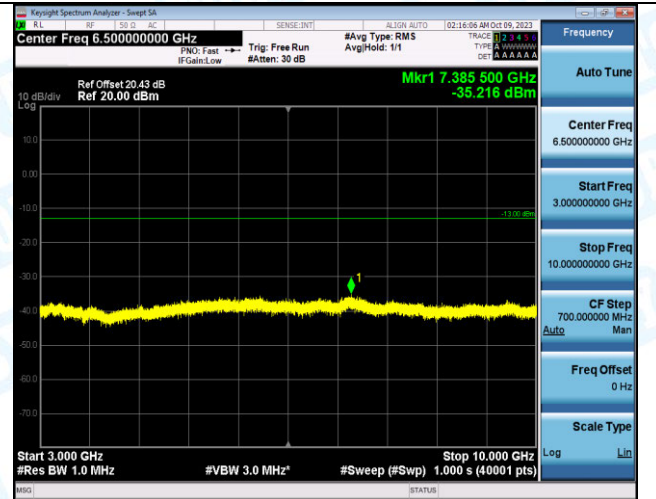

Band12_3MHz_16QAM_23165_1RB#0_0.009~0.15_0.009~0.15

Band12_3MHz_16QAM_23165_1RB#0_0.15~30_0.15~30

Band12_3MHz_16QAM_23165_1RB#0_30~1000_30~1000

Band12_3MHz_16QAM_23165_1RB#0_1000~3000_1000
~3000

Band12_3MHz_16QAM_23165_1RB#0_3000~10000_3000
0~10000