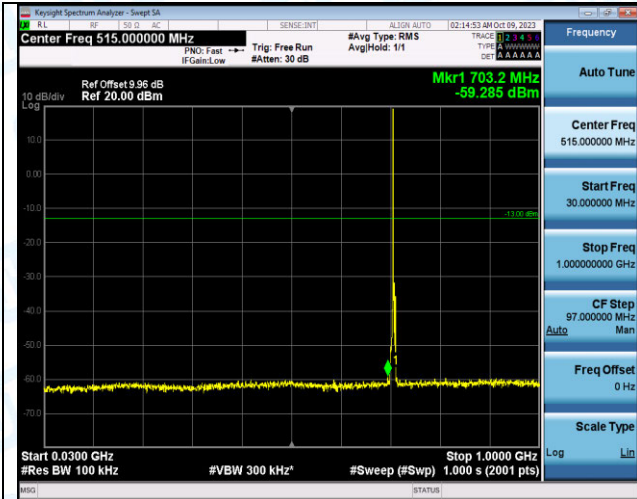

Band12_3MHz_QPSK_23165_1RB#0_30~1000_30~1000