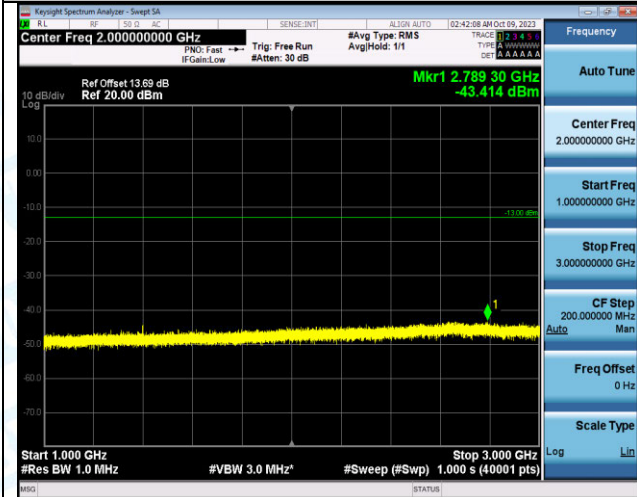

Band12_5MHz_16QAM_23035_1RB#0_1000~3000_1000~3000