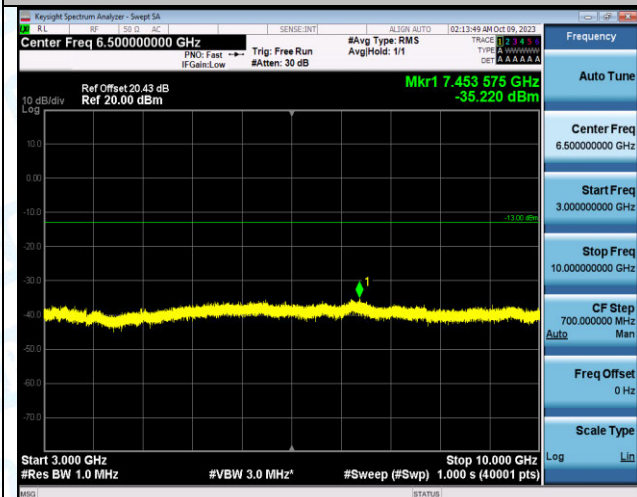

Band12_3MHz_QPSK_23095_15RB#0_3000~10000_300
0~10000