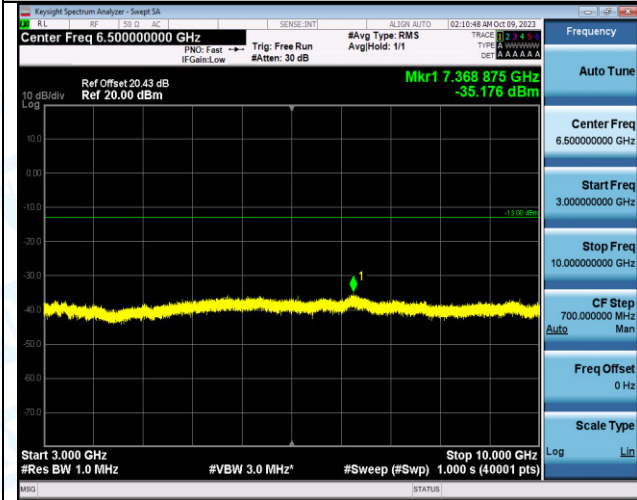

Band12_3MHz_QPSK_23025_15RB#0_30~1000_30~100
0

Band12_3MHz_QPSK_23025_15RB#0_1000~3000_1000~
3000

Band12_3MHz_QPSK_23025_15RB#0_3000~10000_3000~10000
0~10000

Band12_3MHz_16QAM_23025_15RB#0_0.009~0.15_0.009~0.15
9~0.15