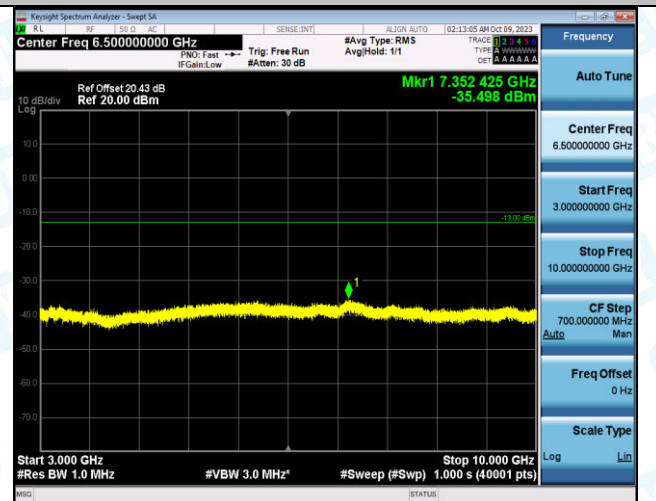

Band12_3MHz_16QAM_23095_1RB#0_3000~10000_3000
0~10000