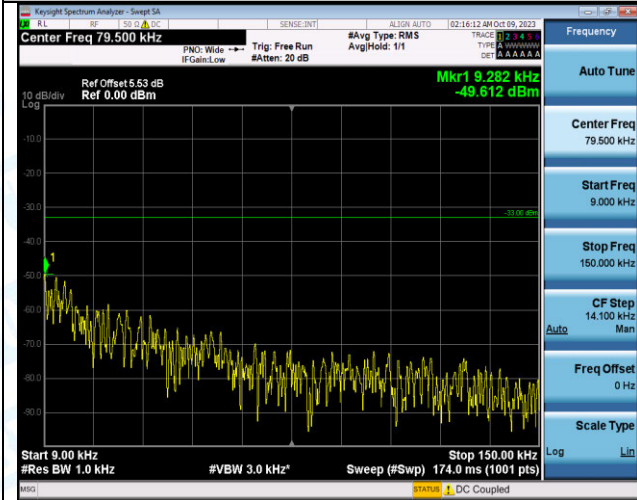

Band12_3MHz_16QAM_23165_1RB#0_0.009~0.15_0.009~0.15

Band12_3MHz_16QAM_23165_1RB#0_0.15~30_0.15~30

Band12_3MHz_16QAM_23165_1RB#0_30~1000_30~1000

Band12_3MHz_16QAM_23165_1RB#0_1000~3000_1000
~3000

Band12_3MHz_16QAM_23165_1RB#0_3000~10000_3000
0~10000