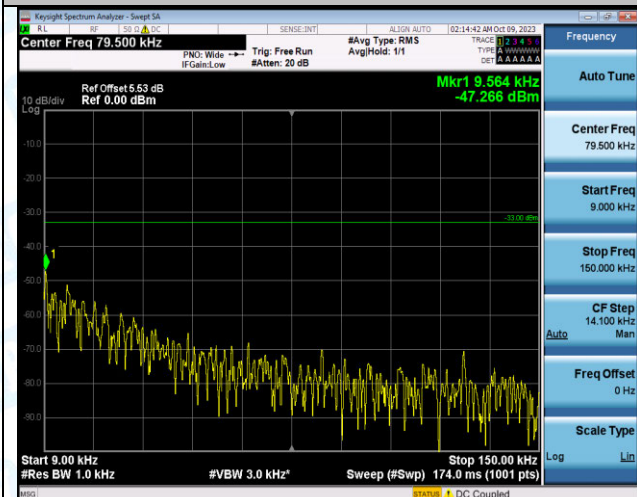

Band12_3MHz_16QAM_23095_15RB#0_0.15~30_0.15~3

0

Band12_3MHz_16QAM_23095_15RB#0_30~1000_30~10

00

Band12_3MHz_16QAM_23095_15RB#0_1000~3000_100

0~3000

Band12_3MHz_16QAM_23095_15RB#0_3000~10000_30

00~10000