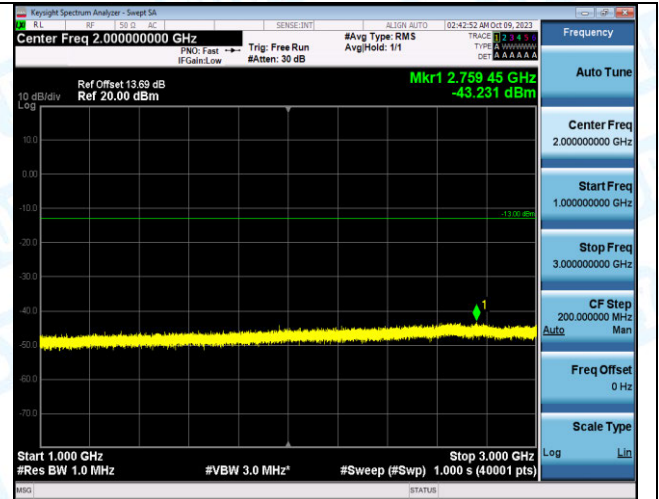

Band12_5MHz_QPSK_23035_25RB#0_1000~3000_1000~
3000