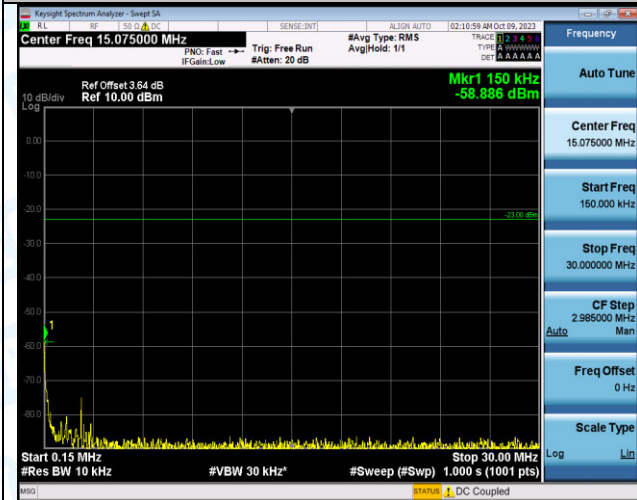

Band12_3MHz_QPSK_23025_15RB#0_30~1000_30~100
0

Band12_3MHz_QPSK_23025_15RB#0_1000~3000_1000~
3000

Band12_3MHz_QPSK_23025_15RB#0_3000~10000_3000~10000
0~10000

Band12_3MHz_16QAM_23025_15RB#0_0.009~0.15_0.009~0.15
9~0.15