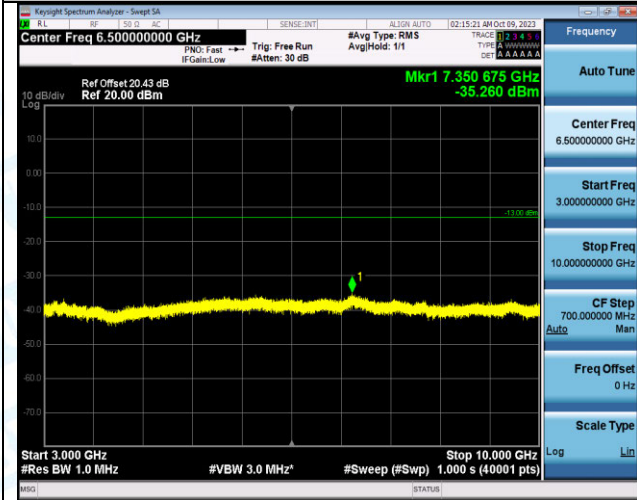

Band12_3MHz_QPSK_23165_1RB#0_0.009~0.15_0.009

~0.15

Band12_3MHz_QPSK_23165_1RB#0_0.15~30_0.15~30

Band12_3MHz_QPSK_23165_1RB#0_30~1000_30~1000

Band12_3MHz_QPSK_23165_1RB#0_1000~3000_1000~3000

Band12_3MHz_QPSK_23165_1RB#0_3000~10000_3000~10000