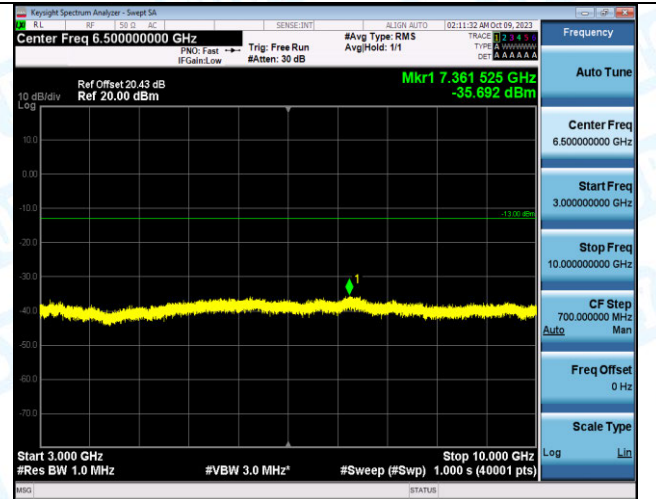

Band12_3MHz_16QAM_23025_15RB#0_3000~10000_30
00~10000