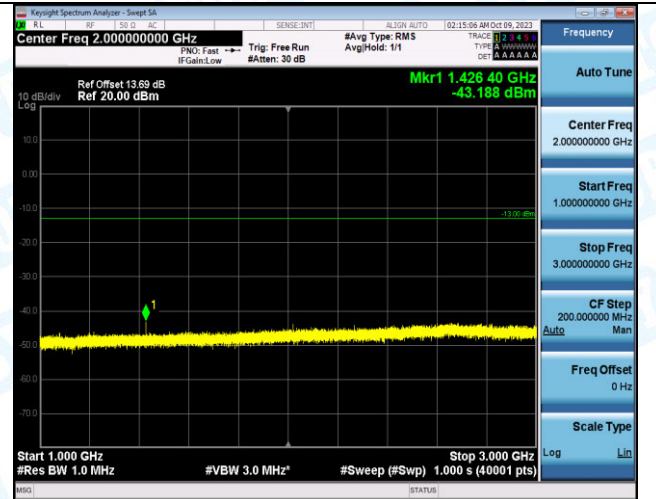

Band12_3MHz_QPSK_23165_1RB#0_0.009~0.15_0.009

~0.15

Band12_3MHz_QPSK_23165_1RB#0_0.15~30_0.15~30

Band12_3MHz_QPSK_23165_1RB#0_30~1000_30~1000

Band12_3MHz_QPSK_23165_1RB#0_1000~3000_1000~3000

Band12_3MHz_QPSK_23165_1RB#0_3000~10000_3000~10000