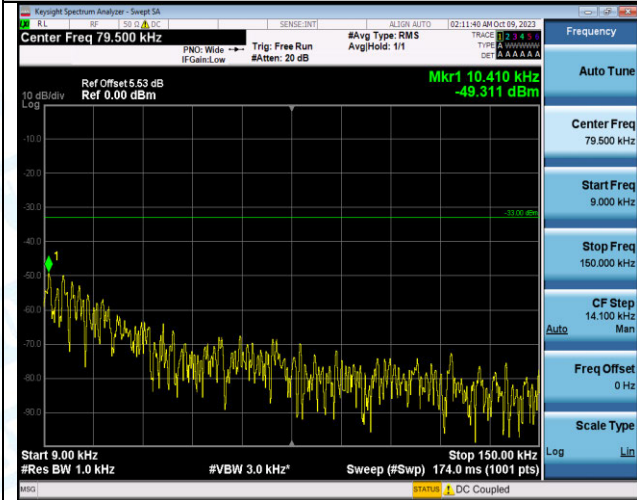

Band12_3MHz_16QAM_23025_15RB#0_0.15~30_0.15~30
0

Band12_3MHz_16QAM_23025_15RB#0_30~1000_30~10
00

Band12_3MHz_16QAM_23025_15RB#0_1000~3000_100
0~3000

Band12_3MHz_16QAM_23025_15RB#0_3000~10000_30
00~10000

Band12_3MHz_QPSK_23095_1RB#0_0.009~0.15_0.009
~0.15