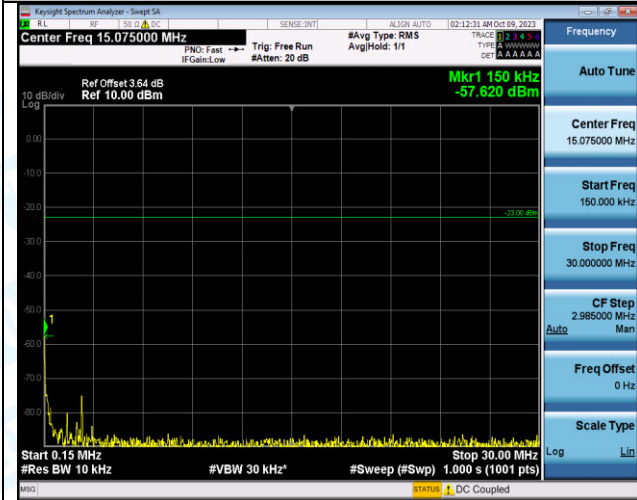

Band12_3MHz_QPSK_23095_1RB#0_0.15~30_0.15~30

Band12_3MHz_QPSK_23095_1RB#0_30~1000_30~1000

Band12_3MHz_QPSK_23095_1RB#0_1000~3000_1000~3000

Band12_3MHz_QPSK_23095_1RB#0_3000~10000_3000
~10000

Band12_3MHz_16QAM_23095_1RB#0_0.009~0.15_0.009
~0.15