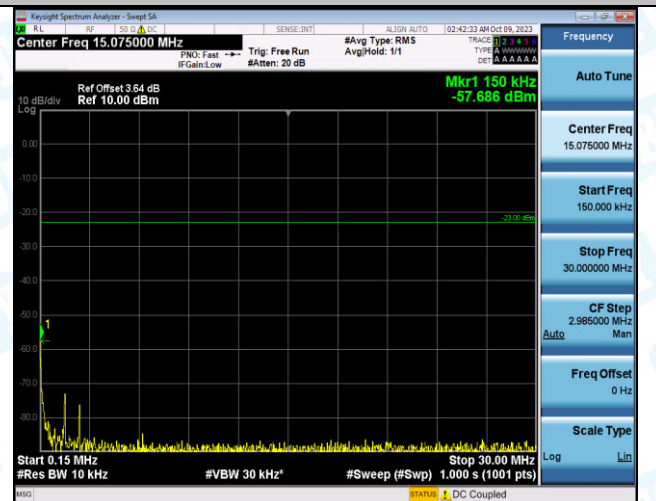

Band12_5MHz_QPSK_23035_25RB#0_0.15~30_0.15~30