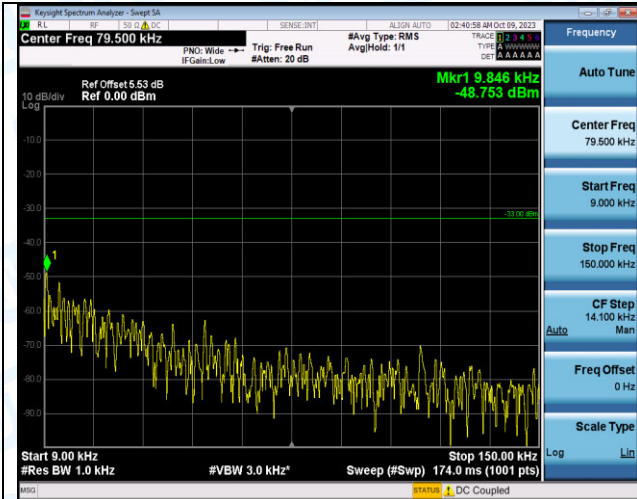

Band12_3MHz_16QAM_23165_15RB#0_0.009~0.15_0.00
9~0.15

Band12_3MHz_16QAM_23165_15RB#0_0.15~30_0.15~3
0

Band12_3MHz_16QAM_23165_15RB#0_30~1000_30~10
00

Band12_3MHz_16QAM_23165_15RB#0_1000~3000_100
0~3000

Band12_3MHz_16QAM_23165_15RB#0_3000~10000_30
00~10000