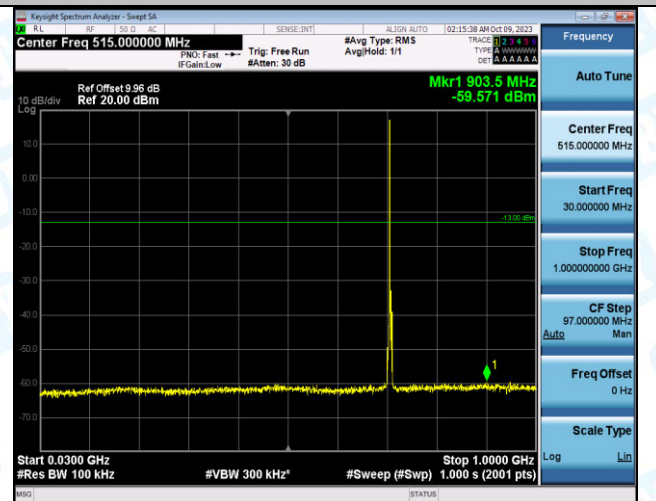

Band12_3MHz_16QAM_23165_1RB#0_30~1000_30~1000