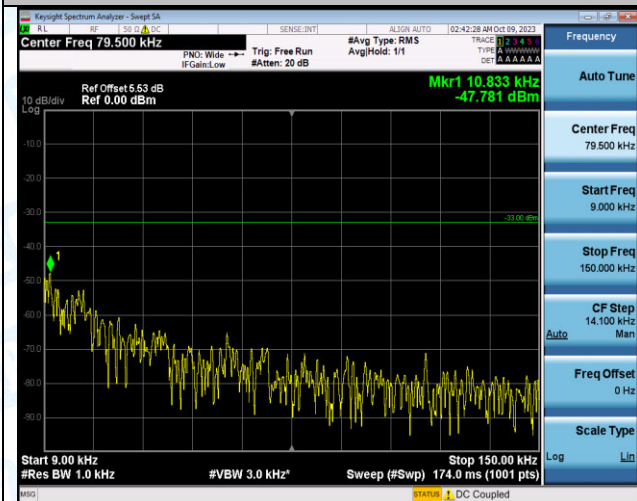

Band12_5MHz_16QAM_23035_1RB#0_0.009~0.15_0.009
~0.15

Band12_5MHz_16QAM_23035_1RB#0_0.15~30_0.15~30

Band12_5MHz_16QAM_23035_1RB#0_515.000000 MHz
0

Band12_5MHz_16QAM_23035_1RB#0_1000~3000_1000~3000

Band12_5MHz_16QAM_23035_1RB#0_3000~10000_3000~10000