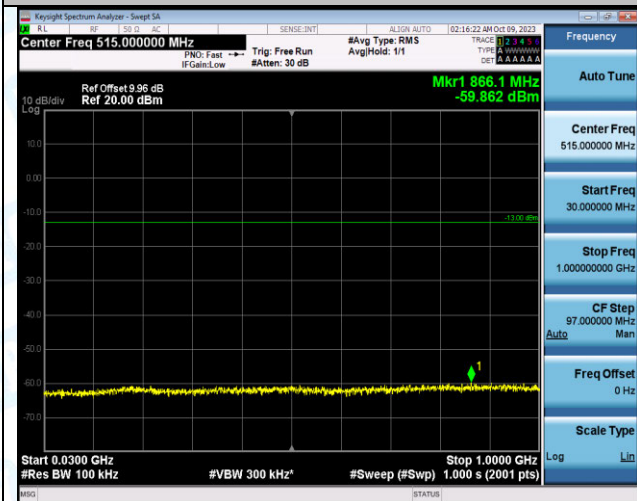

Band12_3MHz_QPSK_23165_15RB#0_30~1000_30~100
0