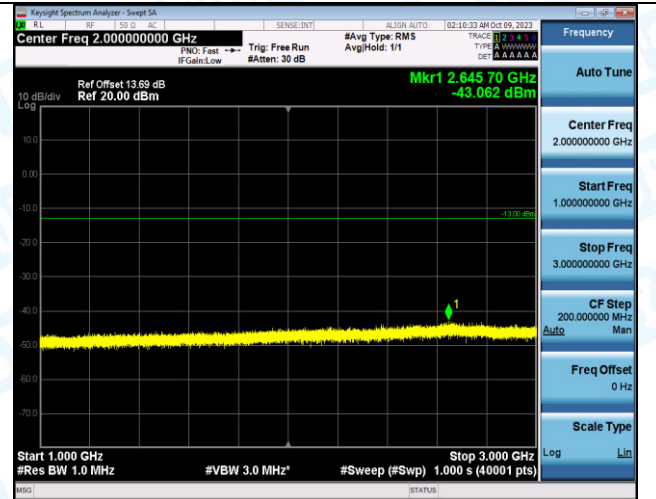

Band12_3MHz_QPSK_23025_15RB#0_30~1000_30~100
0

Band12_3MHz_QPSK_23025_15RB#0_1000~3000_1000~
3000

Band12_3MHz_QPSK_23025_15RB#0_3000~10000_3000~10000
0~10000

Band12_3MHz_16QAM_23025_15RB#0_0.009~0.15_0.009~0.15
9~0.15