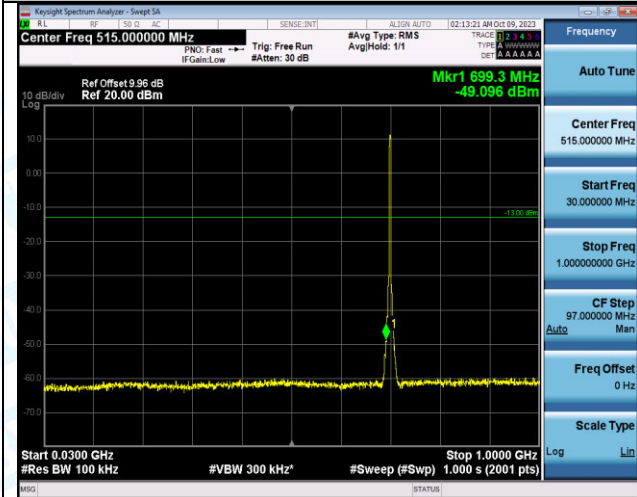

Band12_3MHz_QPSK_23095_15RB#0_30~1000_30~100
0