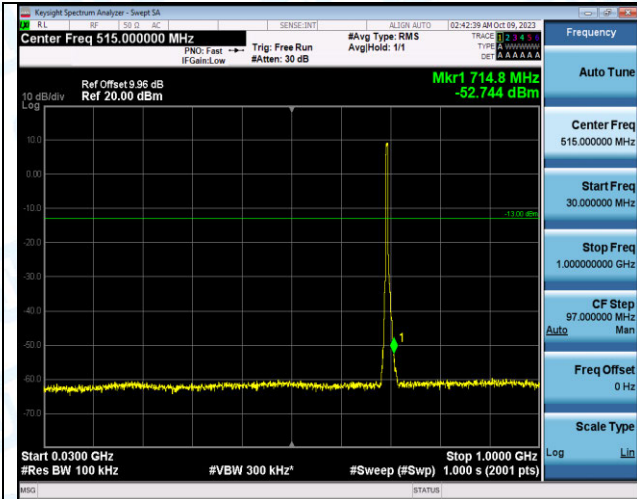

Band12_5MHz_QPSK_23035_25RB#0_30~1000_30~100
0