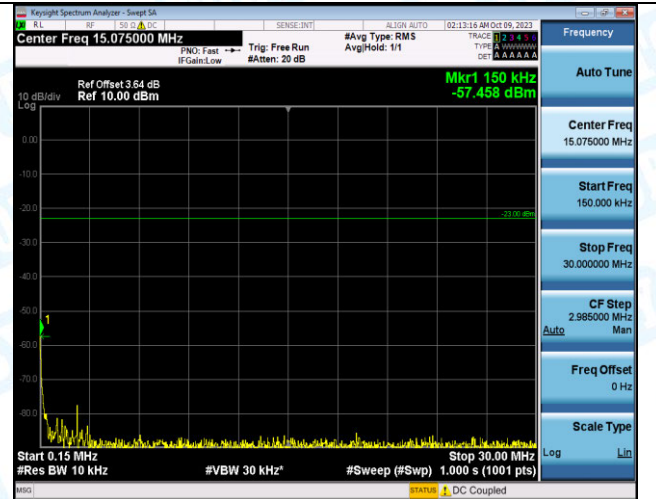

Band12_3MHz_16QAM_23095_1RB#0_0.15~30_0.15~30

Band12_3MHz_16QAM_23095_1RB#0_30~1000_30~1000
0

Band12_3MHz_16QAM_23095_1RB#0_1000~3000_1000
~3000

Band12_3MHz_16QAM_23095_1RB#0_3000~10000_3000
0~10000

Band12_3MHz_QPSK_23095_15RB#0_0.009~0.15_0.00
9~0.15