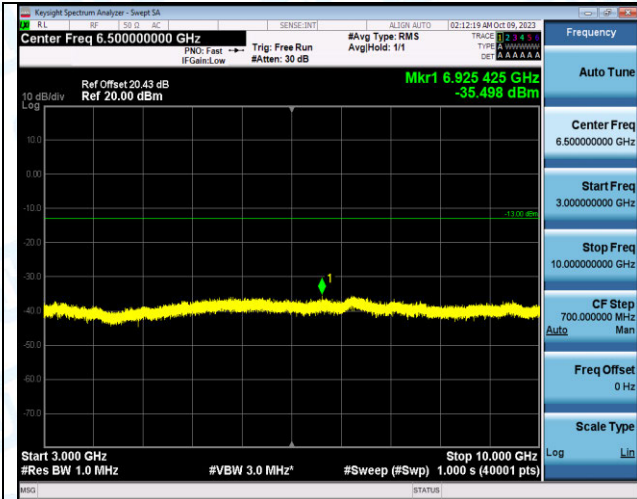

Band12_3MHz_QPSK_23095_1RB#0_3000~10000_3000
~10000