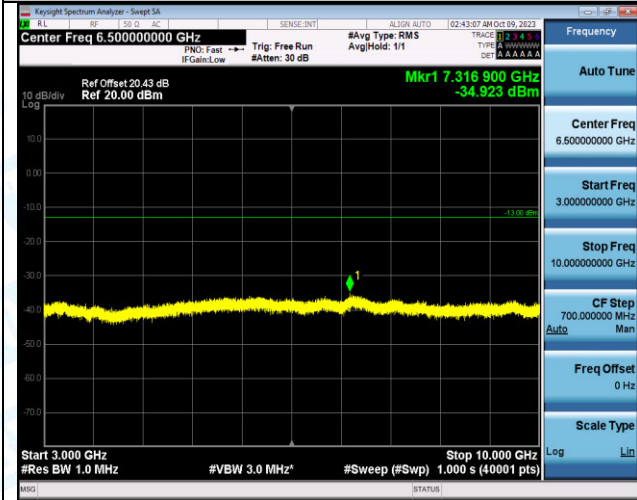

Band12_5MHz_QPSK_23035_25RB#0_0.009~0.15_0.009~0.15

Band12_5MHz_QPSK_23035_25RB#0_0.15~30_0.15~30

Band12_5MHz_QPSK_23035_25RB#0_30~1000_30~100
0

Band12_5MHz_QPSK_23035_25RB#0_1000~3000_1000~
3000

Band12_5MHz_QPSK_23035_25RB#0_3000~10000_300~0~10000