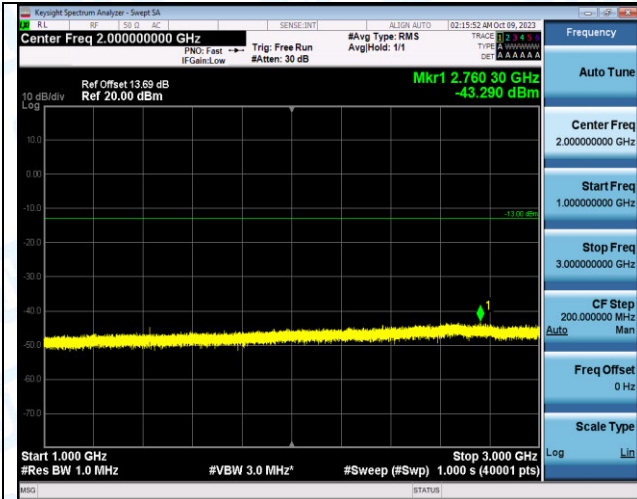

Band12_3MHz_16QAM_23165_1RB#0_1000~3000_1000
~3000