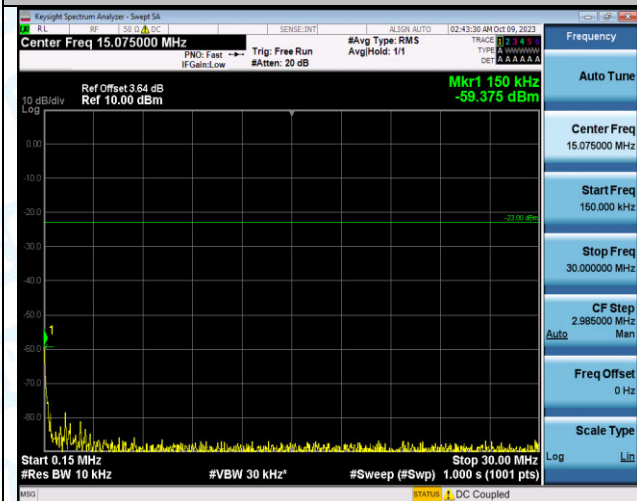

Band12_5MHz_16QAM_23035_25RB#0_0.15~30_0.15~3
0