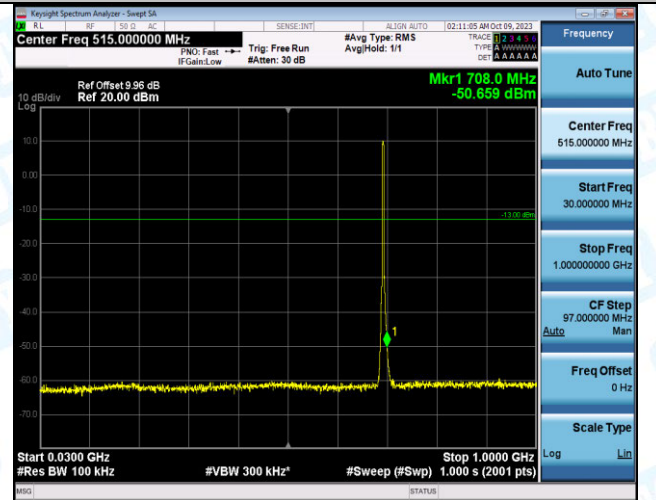

Band12_3MHz_16QAM_23025_15RB#0_30~1000_30~10
00