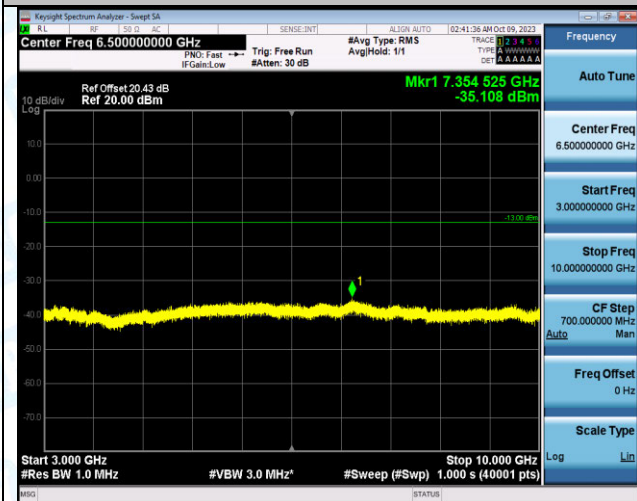

Band12_5MHz_QPSK_23035_1RB#0_0.009~0.15_0.009
~0.15

Band12_5MHz_QPSK_23035_1RB#0_0.15~30_0.15~30

Band12_5MHz_QPSK_23035_1RB#0_30~1000_30~1000

Band12_5MHz_QPSK_23035_1RB#0_1000~3000_1000~3000

Band12_5MHz_QPSK_23035_1RB#0_3000~10000_3000
~10000