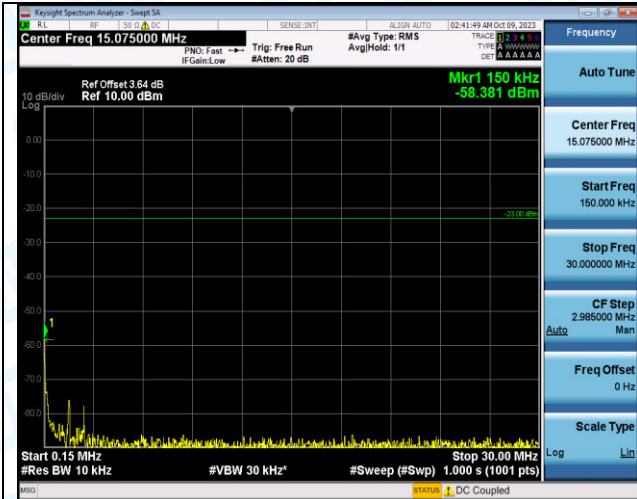

Band12_5MHz_16QAM_23035_1RB#0_0.15~30_0.15~30