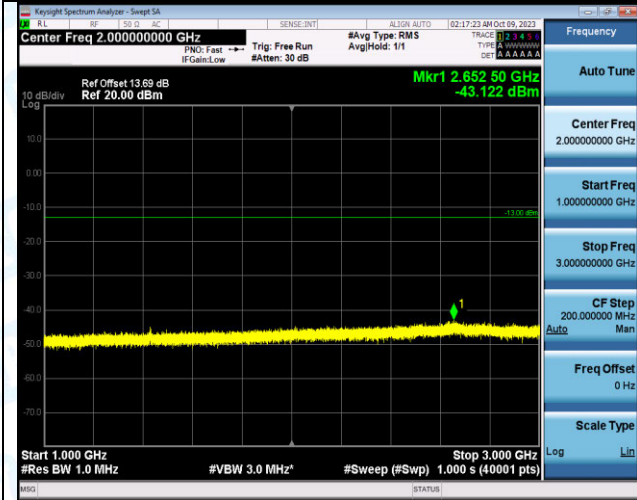

Band12_3MHz_16QAM_23165_15RB#0_1000~3000_100
0~3000