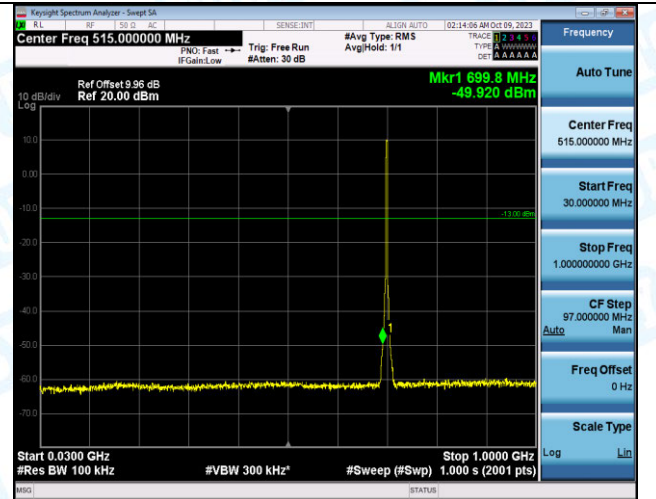

Band12_3MHz_16QAM_23095_15RB#0_30~1000_30~10

00