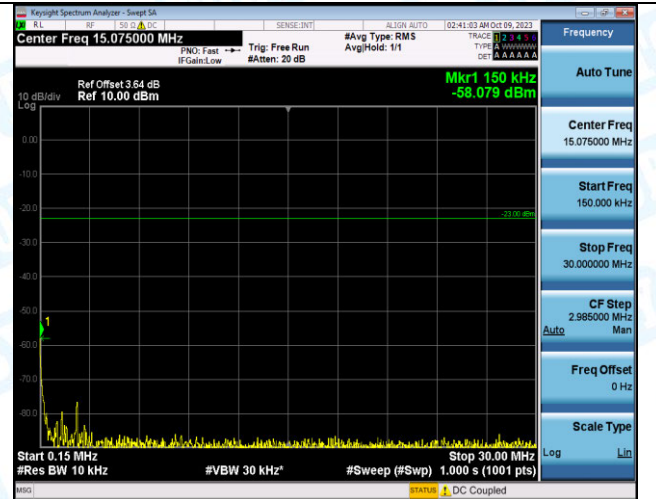

Band12_5MHz_QPSK_23035_1RB#0_0.15~30_0.15~30