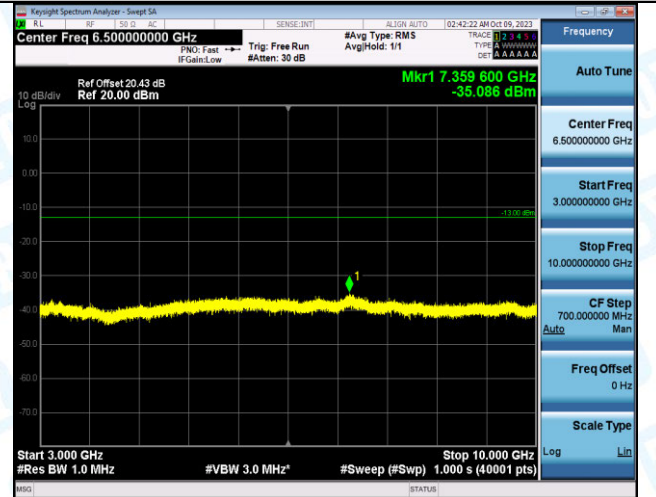

Band12_5MHz_16QAM_23035_1RB#0_0.009~0.15_0.009
~0.15

Band12_5MHz_16QAM_23035_1RB#0_0.15~30_0.15~30

Band12_5MHz_16QAM_23035_1RB#0_515.000000 MHz
0

Band12_5MHz_16QAM_23035_1RB#0_1000~3000_1000~3000

Band12_5MHz_16QAM_23035_1RB#0_3000~10000_3000~10000