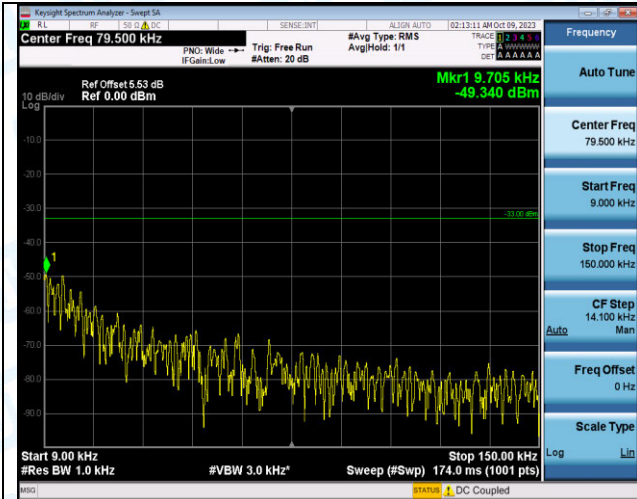

Band12_3MHz_16QAM_23095_1RB#0_0.15~30_0.15~30

Band12_3MHz_16QAM_23095_1RB#0_30~1000_30~1000
0

Band12_3MHz_16QAM_23095_1RB#0_1000~3000_1000
~3000

Band12_3MHz_16QAM_23095_1RB#0_3000~10000_3000
0~10000

Band12_3MHz_QPSK_23095_15RB#0_0.009~0.15_0.00
9~0.15