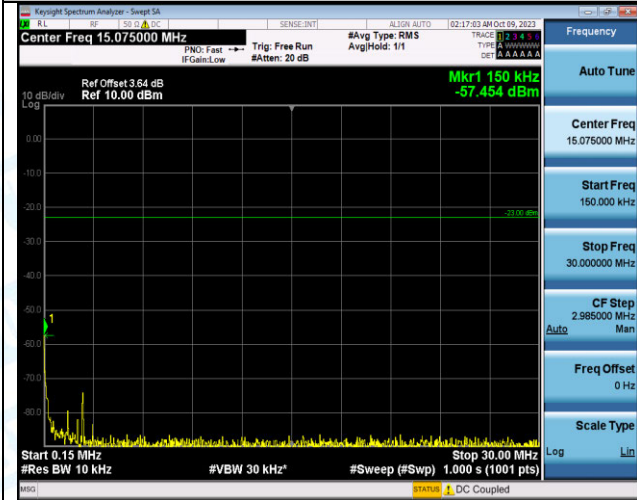

Band12_3MHz_16QAM_23165_15RB#0_0.15~30_0.15~3
0