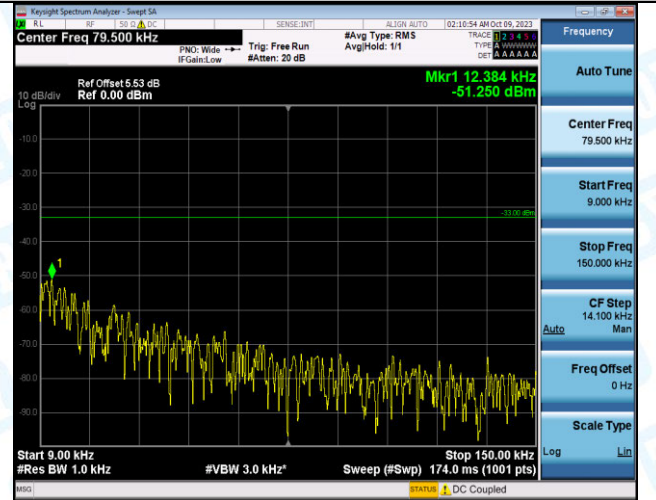

Band12_3MHz_QPSK_23025_15RB#0_30~1000_30~100
0

Band12_3MHz_QPSK_23025_15RB#0_1000~3000_1000~
3000

Band12_3MHz_QPSK_23025_15RB#0_3000~10000_3000~10000
0~10000

Band12_3MHz_16QAM_23025_15RB#0_0.009~0.15_0.009~0.15
9~0.15