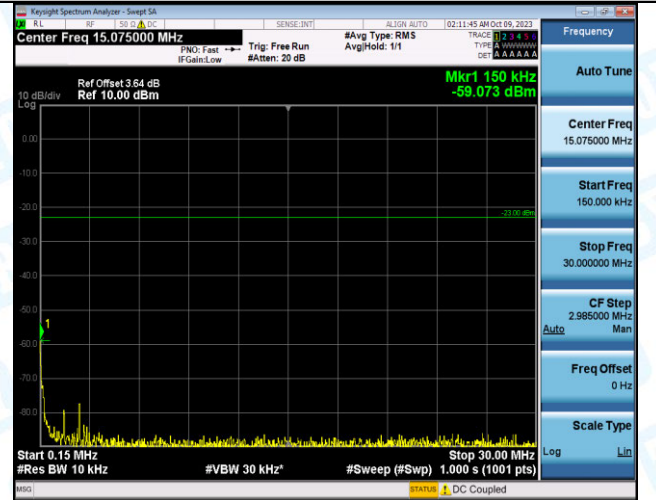

Band12_3MHz_16QAM_23025_15RB#0_0.15~30_0.15~30
0

Band12_3MHz_16QAM_23025_15RB#0_30~1000_30~10
00

Band12_3MHz_16QAM_23025_15RB#0_1000~3000_100
0~3000

Band12_3MHz_16QAM_23025_15RB#0_3000~10000_30
00~10000

Band12_3MHz_QPSK_23095_1RB#0_0.009~0.15_0.009
~0.15