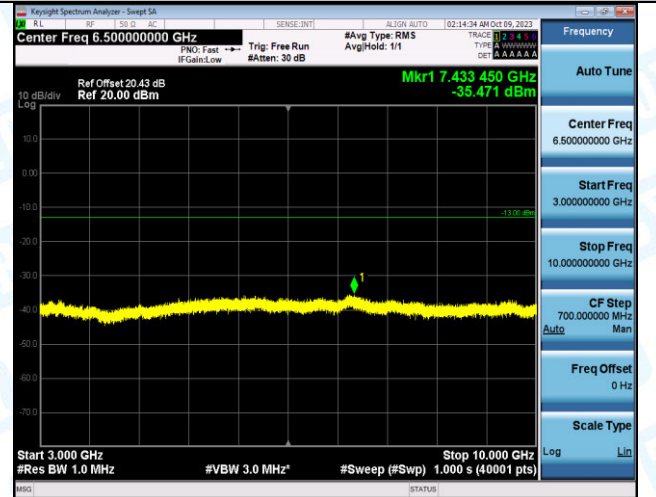

Band12_3MHz_16QAM_23095_15RB#0_0.15~30_0.15~3

0

Band12_3MHz_16QAM_23095_15RB#0_30~1000_30~10

00

Band12_3MHz_16QAM_23095_15RB#0_1000~3000_100

0~3000

Band12_3MHz_16QAM_23095_15RB#0_3000~10000_30

00~10000