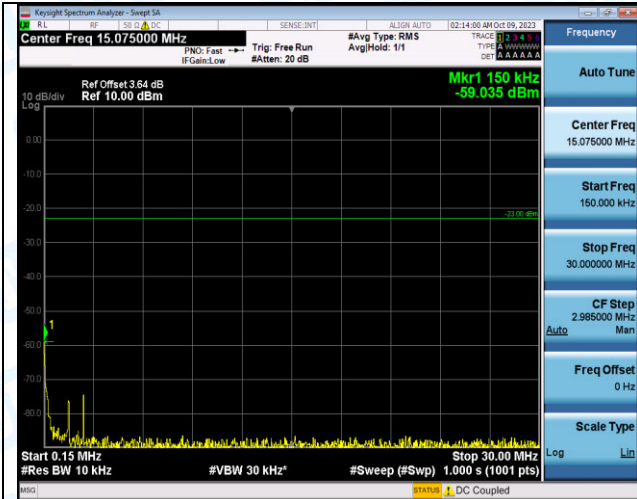

Band12_3MHz_QPSK_23095_15RB#0_0.15~30_0.15~30

Band12_3MHz_QPSK_23095_15RB#0_30~1000_30~100
0

Band12_3MHz_QPSK_23095_15RB#0_1000~3000_1000~3000

Band12_3MHz_QPSK_23095_15RB#0_3000~10000_300
0~10000

Band12_3MHz_16QAM_23095_15RB#0_0.009~0.15_0.00
9~0.15