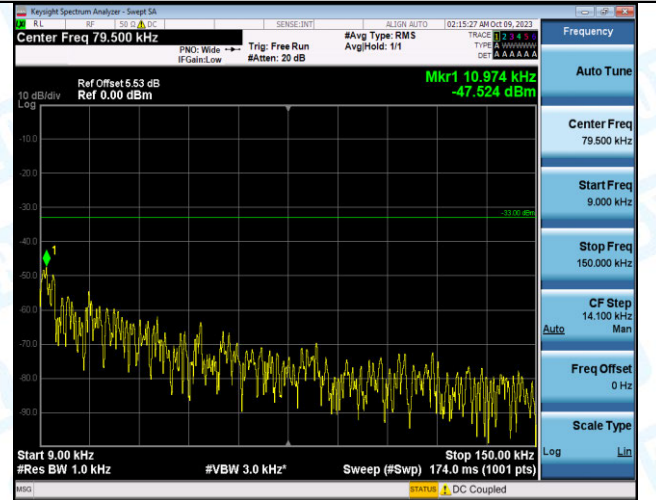

Band12_3MHz_QPSK_23165_1RB#0_0.009~0.15_0.009

~0.15

Band12_3MHz_QPSK_23165_1RB#0_0.15~30_0.15~30

Band12_3MHz_QPSK_23165_1RB#0_30~1000_30~1000

Band12_3MHz_QPSK_23165_1RB#0_1000~3000_1000~3000

Band12_3MHz_QPSK_23165_1RB#0_3000~10000_3000~10000