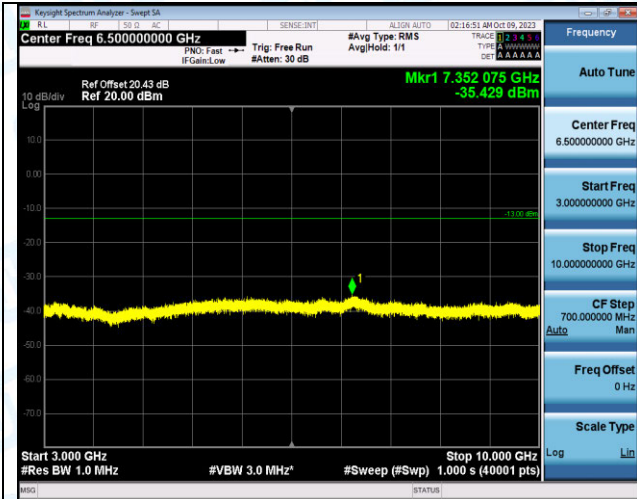

Band12_3MHz_QPSK_23165_15RB#0_0.009~0.15_0.00
9~0.15

Band12_3MHz_QPSK_23165_15RB#0_0.15~30_0.15~30

Band12_3MHz_QPSK_23165_15RB#0_30~1000_30~100
0

Band12_3MHz_QPSK_23165_15RB#0_1000~3000_1000~3000
3000

Band12_3MHz_QPSK_23165_15RB#0_3000~10000_300
0~10000