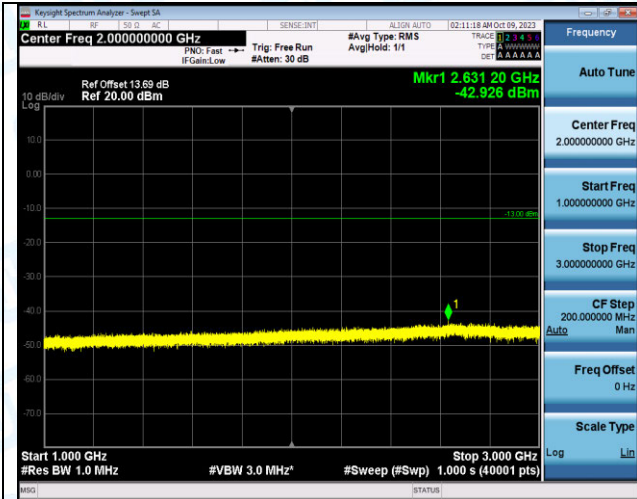

Band12_3MHz_16QAM_23025_15RB#0_1000~3000_100
0~3000