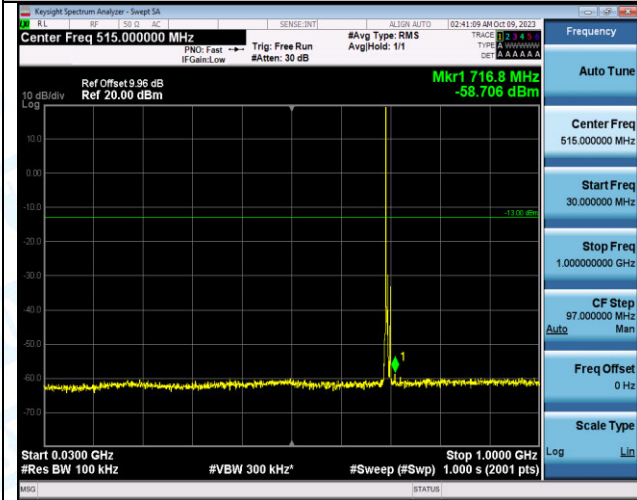

Band12_5MHz_QPSK_23035_1RB#0_30~1000_30~1000