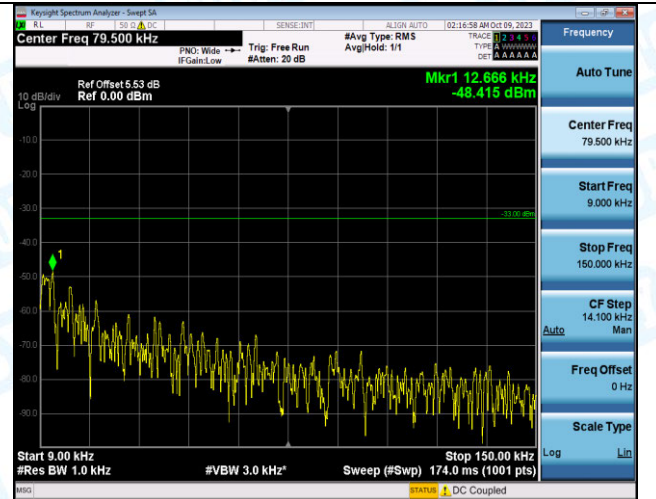

Band12_3MHz_QPSK_23165_15RB#0_0.009~0.15_0.00
9~0.15

Band12_3MHz_QPSK_23165_15RB#0_0.15~30_0.15~30

Band12_3MHz_QPSK_23165_15RB#0_30~1000_30~100
0

Band12_3MHz_QPSK_23165_15RB#0_1000~3000_1000~3000
3000

Band12_3MHz_QPSK_23165_15RB#0_3000~10000_300
0~10000