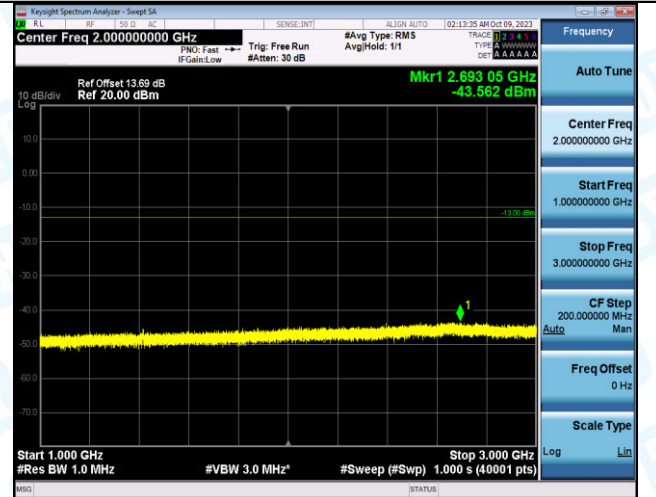

Band12_3MHz_QPSK_23095_15RB#0_1000~3000_1000~3000