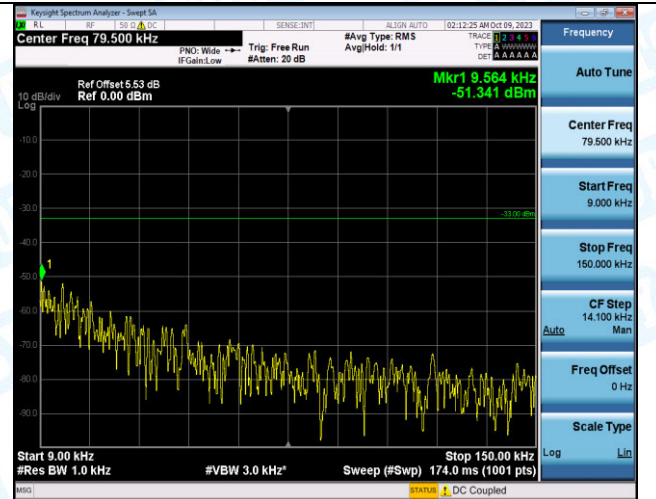

Band12_3MHz_QPSK_23095_1RB#0_0.15~30_0.15~30

Band12_3MHz_QPSK_23095_1RB#0_30~1000_30~1000

Band12_3MHz_QPSK_23095_1RB#0_1000~3000_1000~3000

Band12_3MHz_QPSK_23095_1RB#0_3000~10000_3000
~10000

Band12_3MHz_16QAM_23095_1RB#0_0.009~0.15_0.009
~0.15