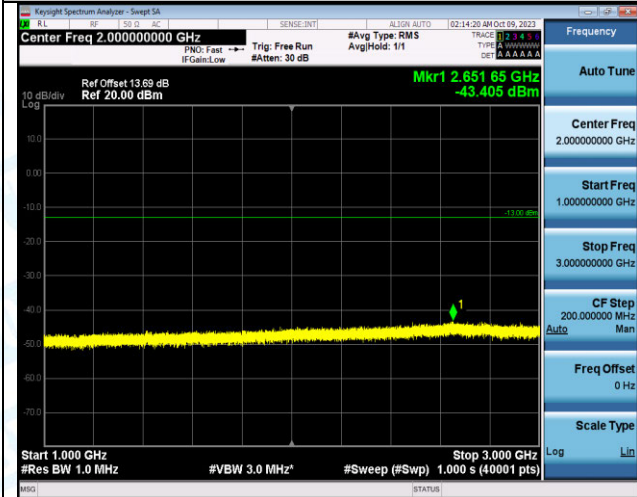

Band12_3MHz_16QAM_23095_15RB#0_1000~3000_100

0~3000