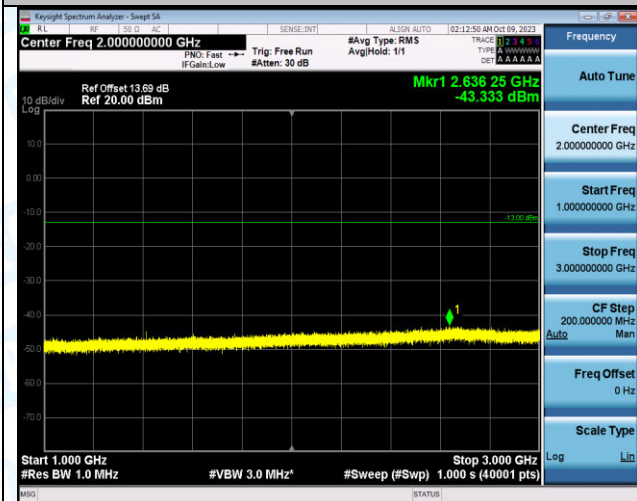

Band12_3MHz_16QAM_23095_1RB#0_1000~3000_1000
~3000