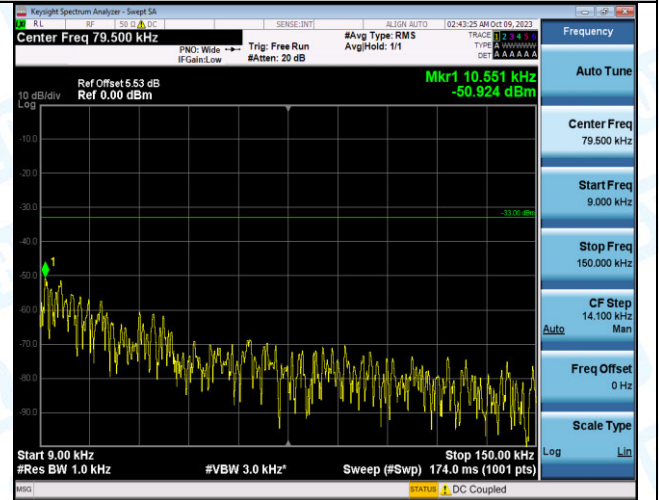

Band12_5MHz_QPSK_23035_25RB#0_0.009~0.15_0.009~0.15

Band12_5MHz_QPSK_23035_25RB#0_0.15~30_0.15~30

Band12_5MHz_QPSK_23035_25RB#0_30~1000_30~100
0

Band12_5MHz_QPSK_23035_25RB#0_1000~3000_1000~
3000

Band12_5MHz_QPSK_23035_25RB#0_3000~10000_300~0~10000