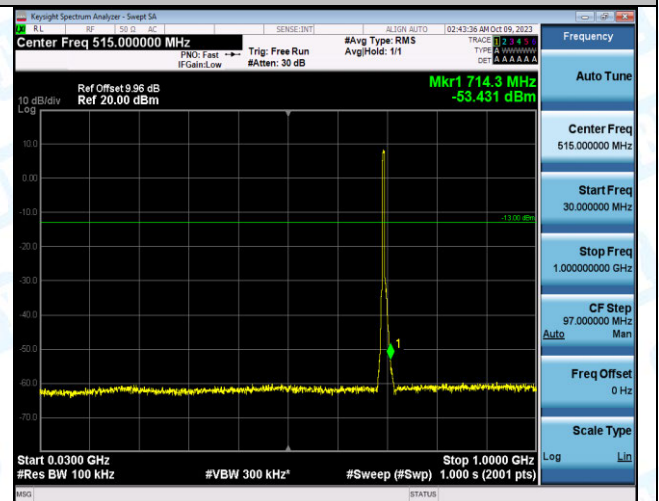

Band12_5MHz_16QAM_23035_25RB#0_30~1000_30~10
00