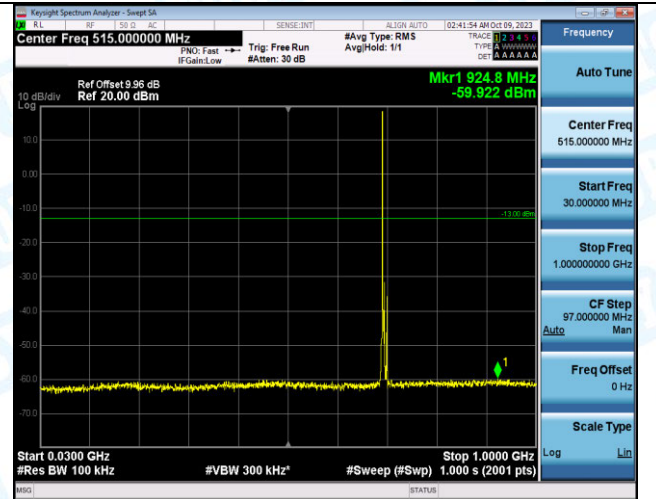

Band12_5MHz_16QAM_23035_1RB#0_515.000000 MHz
0