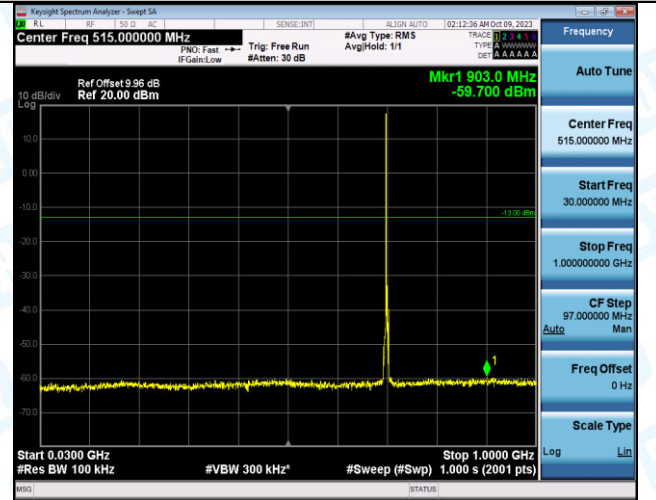

Band12_3MHz_16QAM_23095_1RB#0_30~1000_30~1000
0