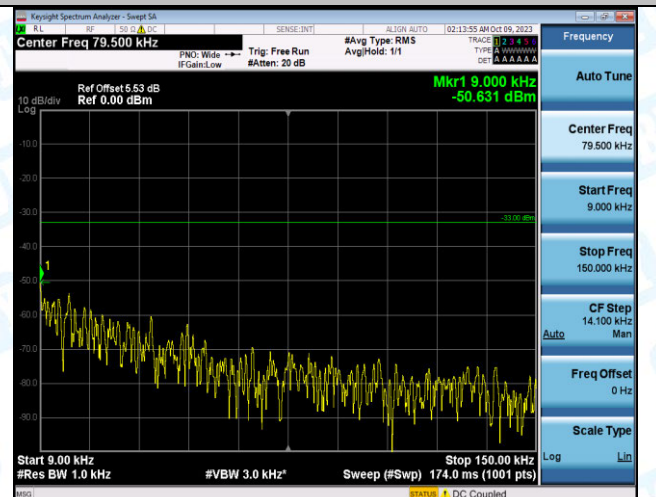

Band12_3MHz_QPSK_23095_15RB#0_0.15~30_0.15~30

Band12_3MHz_QPSK_23095_15RB#0_30~1000_30~100
0

Band12_3MHz_QPSK_23095_15RB#0_1000~3000_1000~3000

Band12_3MHz_QPSK_23095_15RB#0_3000~10000_300
0~10000

Band12_3MHz_16QAM_23095_15RB#0_0.009~0.15_0.00
9~0.15