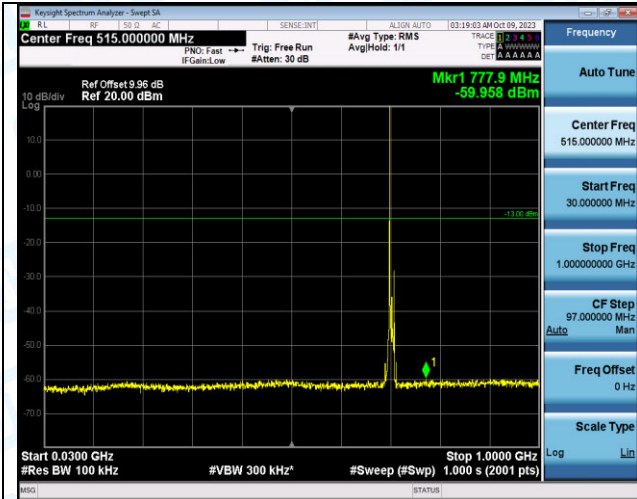

Band12_10MHz_QPSK_23130_1RB#0_30~1000_30~100
0