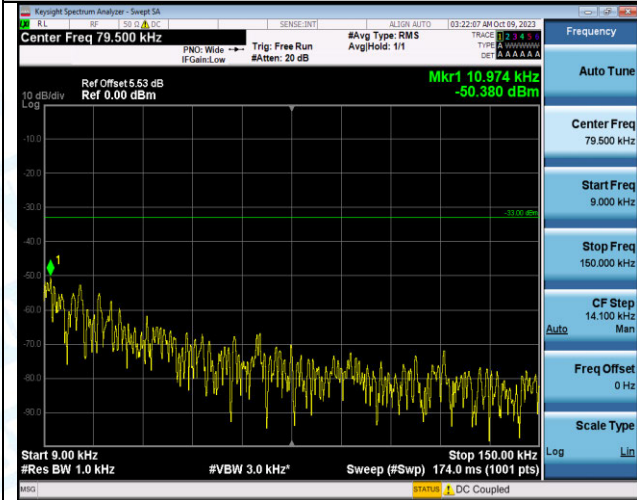

Band12_10MHz_QPSK_23130_1RB#49_0.009~0.15_0.09~0.15