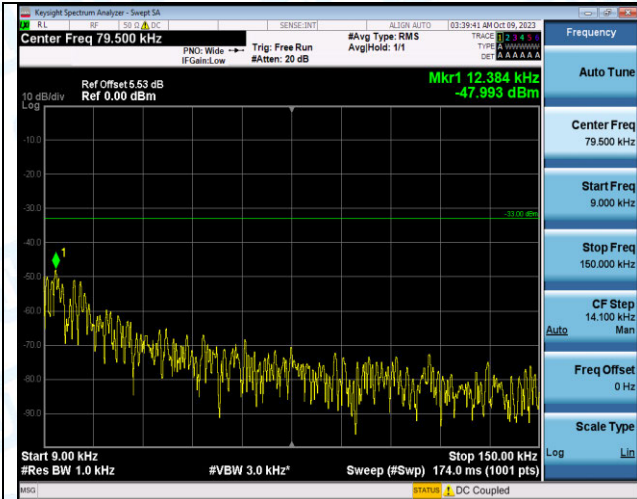

Band12_10MHz_QPSK_23060_50RB#0_0.009~0.15_0.09~0.15