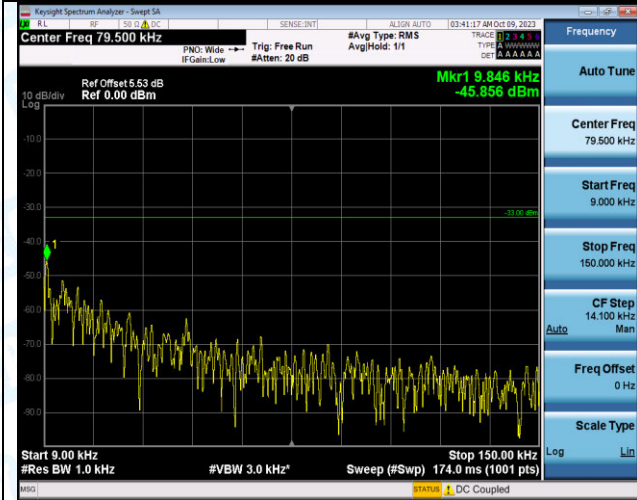

Band12_10MHz_QPSK_23130_50RB#0_0.009~0.15_0.0
09~0.15