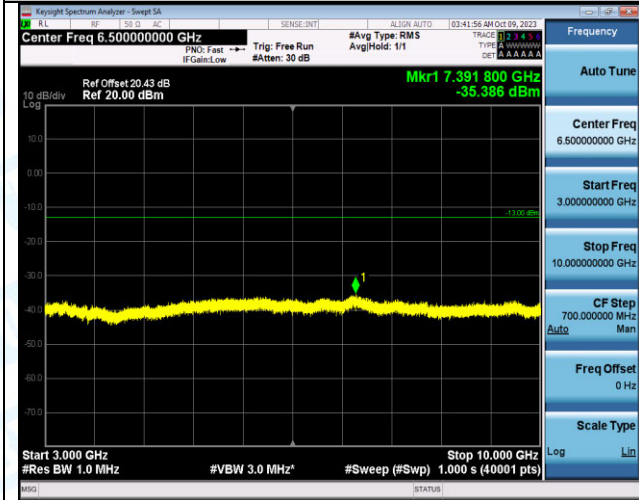

Band12_10MHz_QPSK_23130_50RB#0_3000~10000_3000~10000