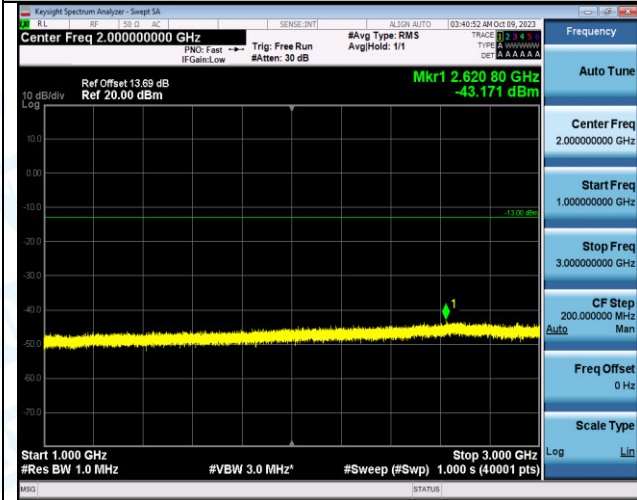

Band12_10MHz_QPSK_23095_50RB#0_1000~3000_100
0~3000