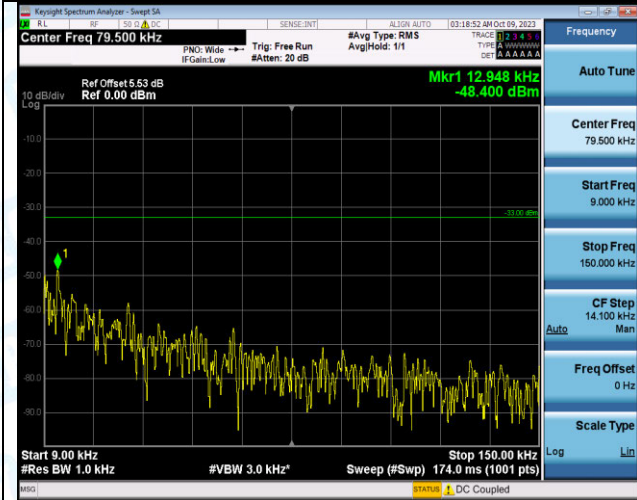

Band12_10MHz_16QAM_23095_1RB#49_0.15~30_0.15~30

Band12_10MHz_16QAM_23095_1RB#49_30~1000_30~1000

Band12_10MHz_16QAM_23095_1RB#49_1000~3000_1000~3000

Band12_10MHz_16QAM_23095_1RB#49_3000~10000_3000~10000

Band12_10MHz_QPSK_23130_1RB#0_0.009~0.15_0.009~0.15