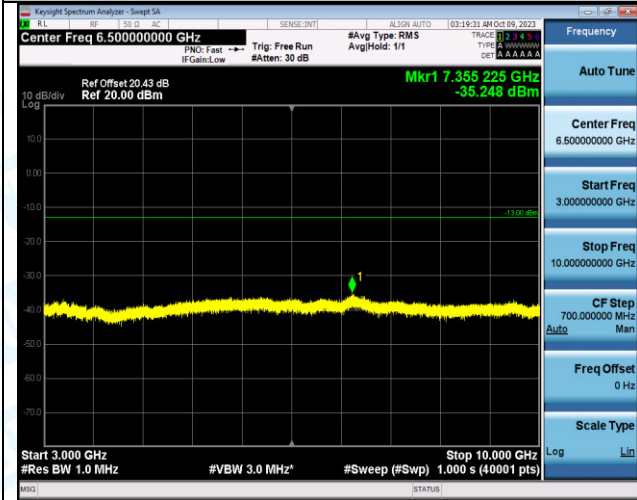

Band12_10MHz_QPSK_23130_1RB#0_3000~10000_3000~10000
0~10000