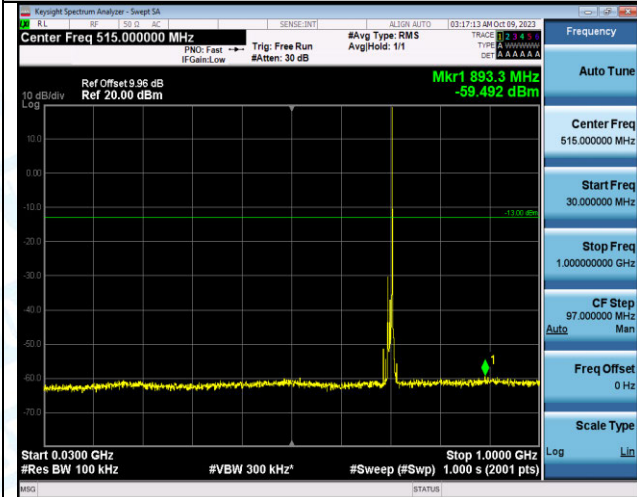

Band12_10MHz_16QAM_23095_1RB#0_1000~3000_100
0~3000

Band12_10MHz_16QAM_23095_1RB#0_3000~10000_30
00~10000

Band12_10MHz_QPSK_23095_1RB#49_0.009~0.15_0.09~0.15

Band12_10MHz_QPSK_23095_1RB#49_0.15~30_0.15~30