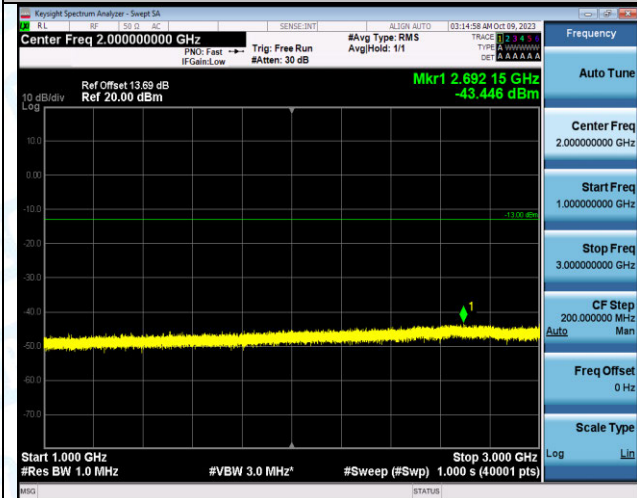

Band12_10MHz_16QAM_23095_1RB#0_0.009~0.15_0.00
0~10000

Band12_10MHz_16QAM_23095_1RB#0_0.009~0.15_0.00
9~0.15

Band12_10MHz_16QAM_23095_1RB#0_0.15~30_0.15~3
0

Band12_10MHz_16QAM_23095_1RB#0_30~1000_30~10
00