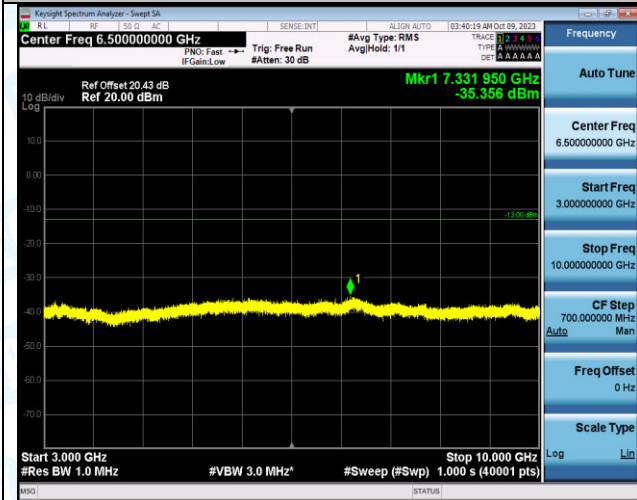

Band12_10MHz_QPSK_23060_50RB#0_3000~10000_3000~10000