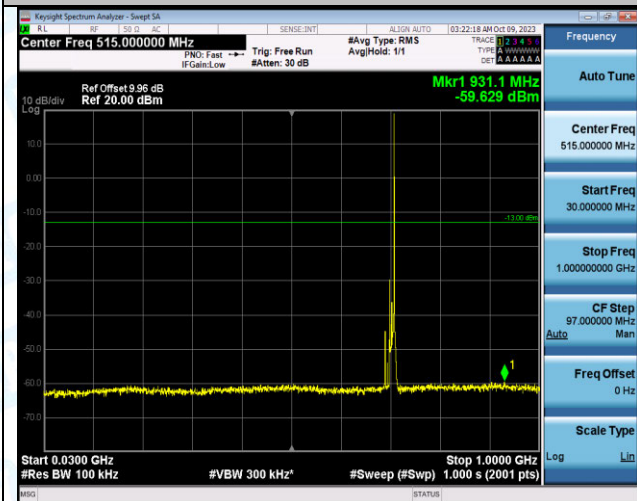

Band12_10MHz_QPSK_23130_1RB#49_30~1000_30~1000
00