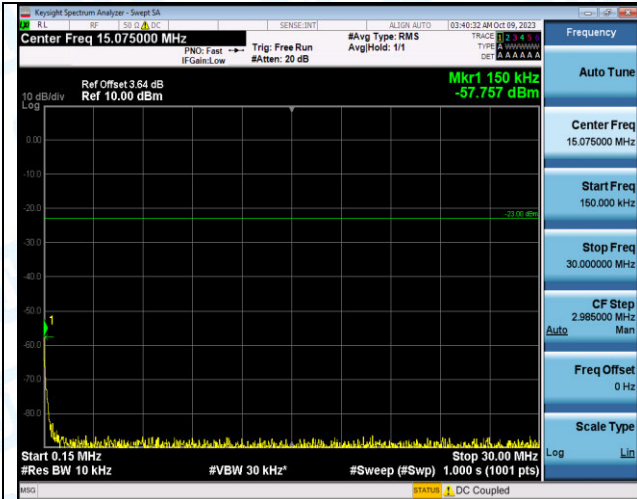

Band12_10MHz_QPSK_23060_50RB#0_30~1000_30~1000

Band12_10MHz_QPSK_23060_50RB#0_1000~3000_1000~3000

Band12_10MHz_QPSK_23060_50RB#0_3000~10000_3000~10000

Band12_10MHz_QPSK_23095_50RB#0_0.009~0.15_0.09~0.15

Band12_10MHz_QPSK_23095_50RB#0_0.15~30_0.15~3
0