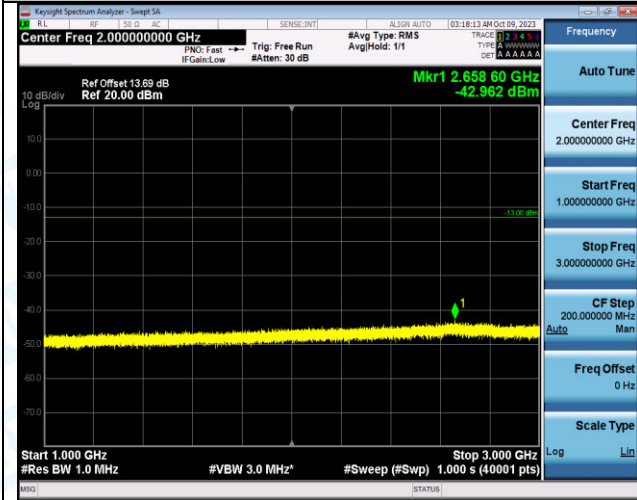

Band12_10MHz_16QAM_23095_1RB#49_1000~3000_1000~3000