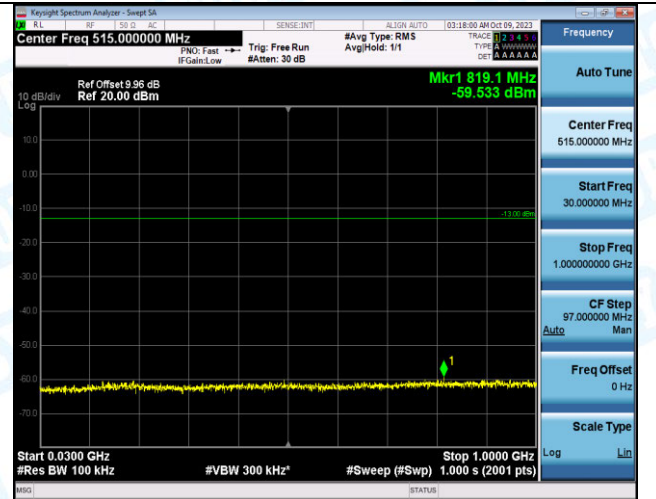

Band12_10MHz_16QAM_23095_1RB#49_30~1000_30~1000