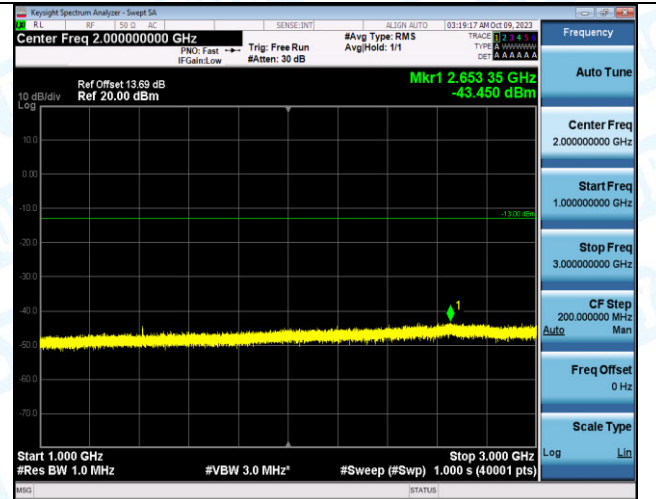

Band12_10MHz_QPSK_23130_1RB#0_1000~3000_1000~
3000