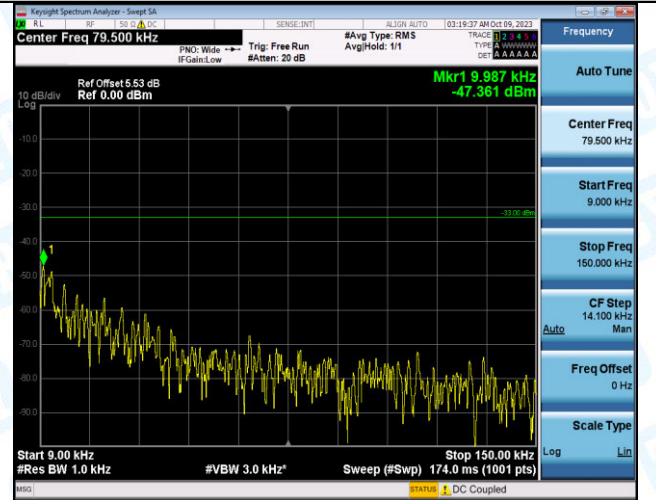

Band12_10MHz_QPSK_23130_1RB#0_0.15~30_0.15~30

Band12_10MHz_QPSK_23130_1RB#0_30~1000_30~100
0

Band12_10MHz_QPSK_23130_1RB#0_1000~3000_1000~
3000

Band12_10MHz_QPSK_23130_1RB#0_3000~10000_3000~10000
0~10000