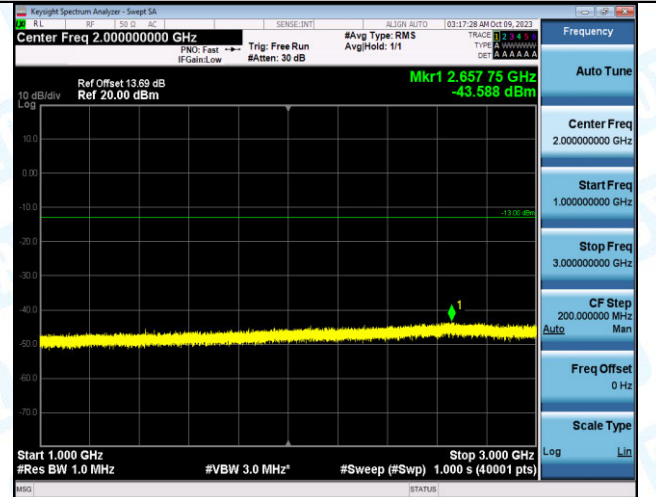

Band12_10MHz_QPSK_23095_1RB#49_1000~3000_1000~3000