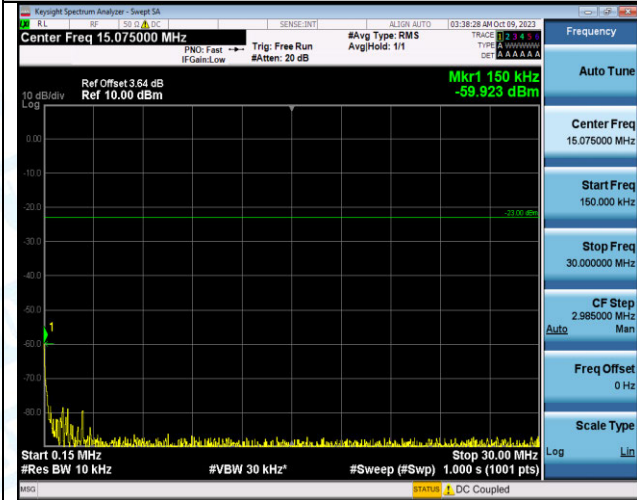

Band12_10MHz_16QAM_23130_1RB#49_0.15~30_0.15~30