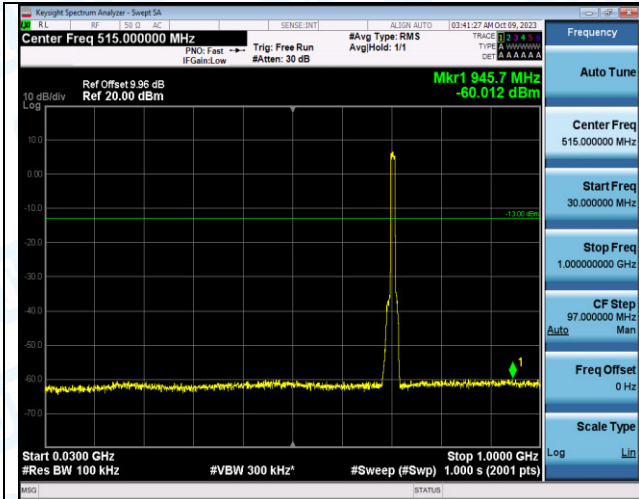

Band12_10MHz_QPSK_23130_50RB#0_30~1000_30~1000