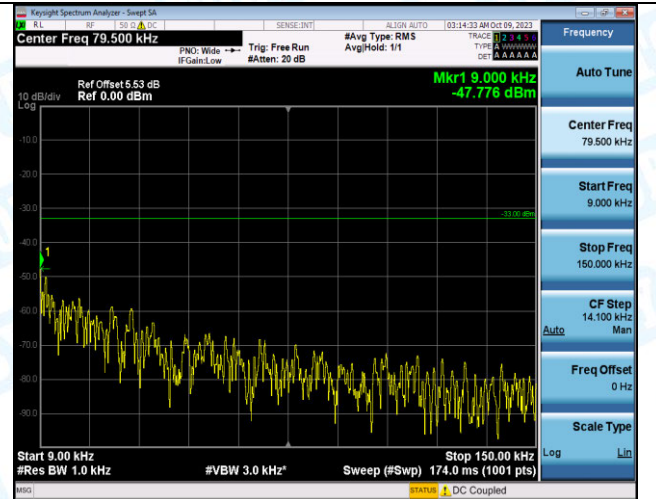

Band12_10MHz_16QAM_23095_1RB#0_0.009~0.15_0.00
0~10000

Band12_10MHz_16QAM_23095_1RB#0_0.009~0.15_0.00
9~0.15

Band12_10MHz_16QAM_23095_1RB#0_0.15~30_0.15~3
0

Band12_10MHz_16QAM_23095_1RB#0_30~1000_30~10
00