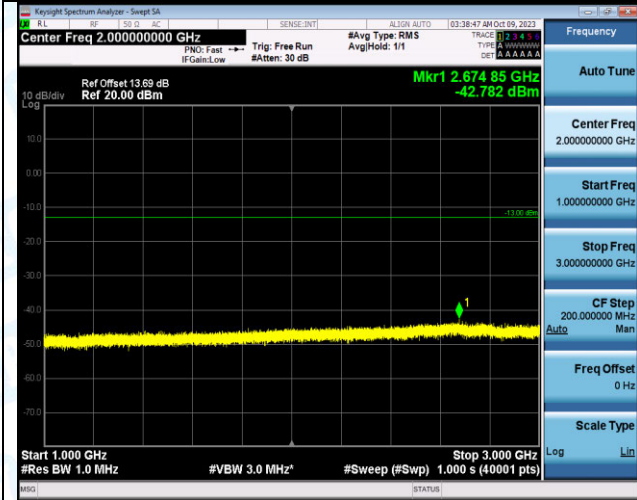

Band12_10MHz_16QAM_23130_1RB#49_3000~10000_30
00~10000

Band12_10MHz_16QAM_23130_1RB#49_0.009~0.15_0.09~0.15

Band12_10MHz_16QAM_23130_1RB#49_0.15~30_0.15~30

Band12_10MHz_16QAM_23130_1RB#49_30~1000_30~1000