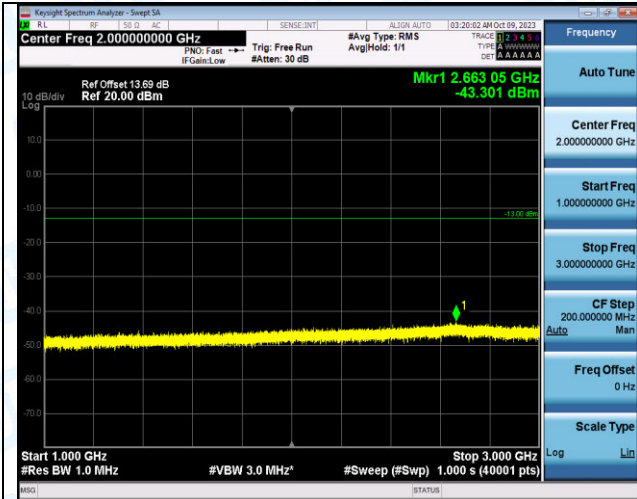

Band12_10MHz_16QAM_23130_1RB#0_1000~3000_100
0~3000