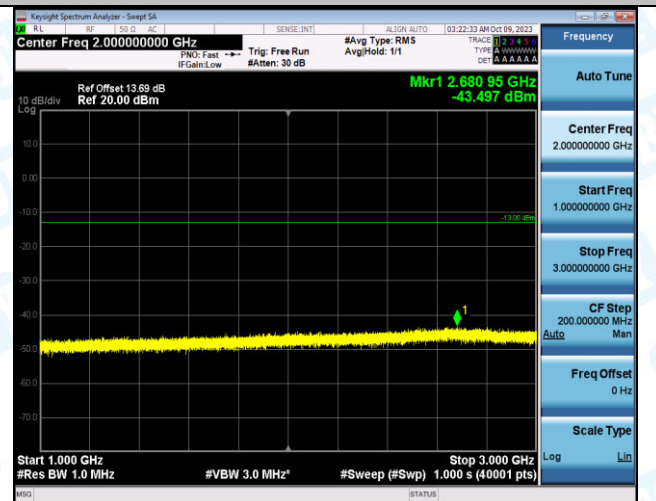

Band12_10MHz_16QAM_23130_1RB#0_3000~10000_30
00~10000

Band12_10MHz_QPSK_23130_1RB#49_0.009~0.15_0.09~0.15

Band12_10MHz_QPSK_23130_1RB#49_0.15~30_0.15~30

Band12_10MHz_QPSK_23130_1RB#49_30~1000_30~1000
00

Band12_10MHz_QPSK_23130_1RB#49_1000~3000_1000
~3000