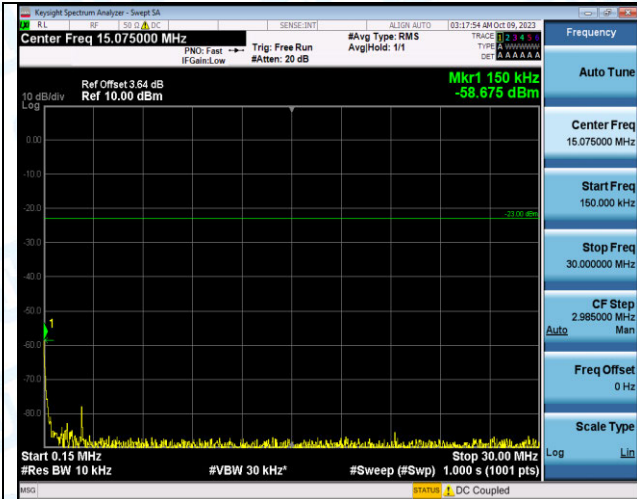

Band12_10MHz_QPSK_23095_1RB#49_30~1000_30~1000

Band12_10MHz_QPSK_23095_1RB#49_1000~3000_1000~3000

Band12_10MHz_QPSK_23095_1RB#49_3000~10000_3000~10000

Band12_10MHz_16QAM_23095_1RB#49_0.009~0.15_0.09~0.15