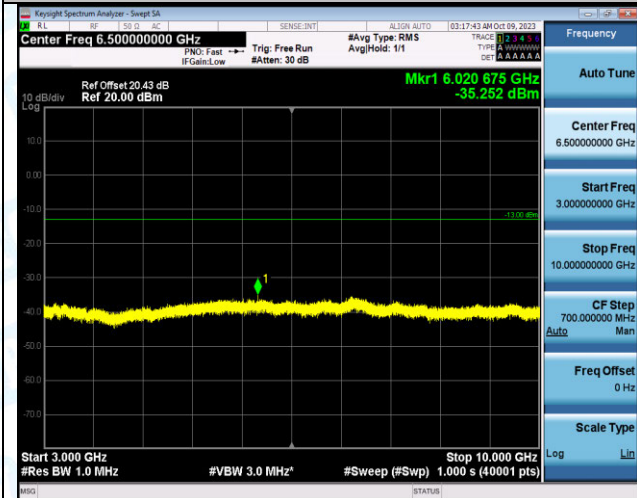

Band12_10MHz_QPSK_23095_1RB#49_3000~10000_3000~10000