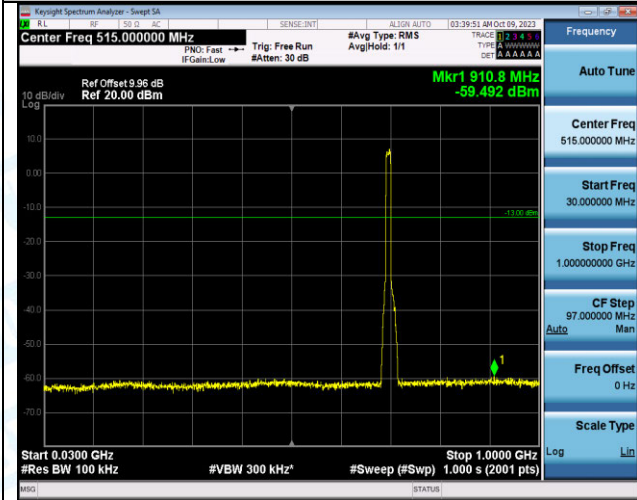

Band12_10MHz_16QAM_23130_1RB#49_1000~3000_1000~3000

Band12_10MHz_16QAM_23130_1RB#49_3000~10000_3000~10000

Band12_10MHz_QPSK_23060_50RB#0_0.009~0.15_0.09~0.15

Band12_10MHz_QPSK_23060_50RB#0_0.15~30_0.15~30