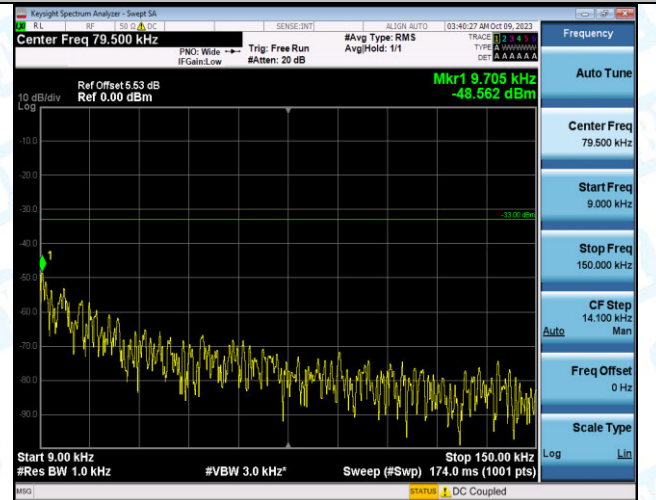

Band12_10MHz_QPSK_23095_50RB#0_0.009~0.15_0.09~0.15