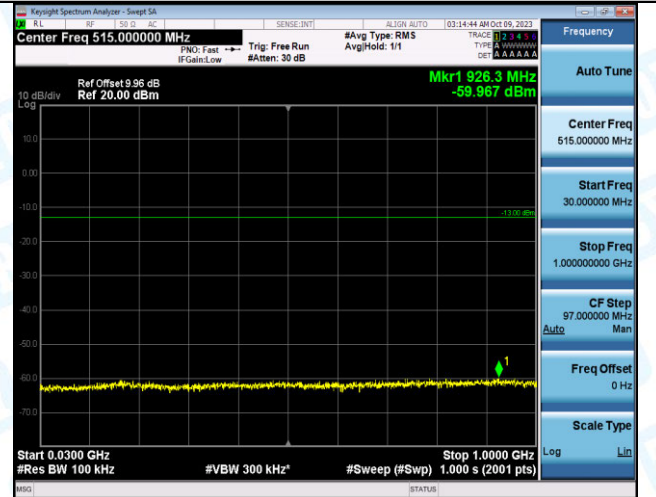

Band12_10MHz_16QAM_23095_1RB#0_0.009~0.15_0.00
0~10000

Band12_10MHz_16QAM_23095_1RB#0_0.009~0.15_0.00
9~0.15

Band12_10MHz_16QAM_23095_1RB#0_0.15~30_0.15~3
0

Band12_10MHz_16QAM_23095_1RB#0_30~1000_30~10
00