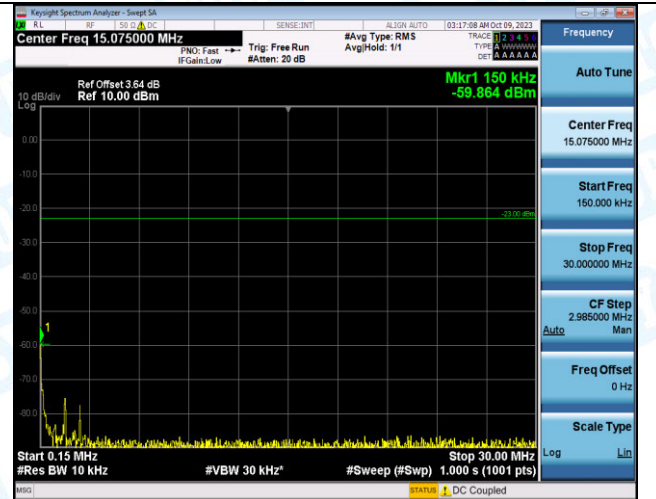

Band12_10MHz_QPSK_23095_1RB#49_0.15~30_0.15~30