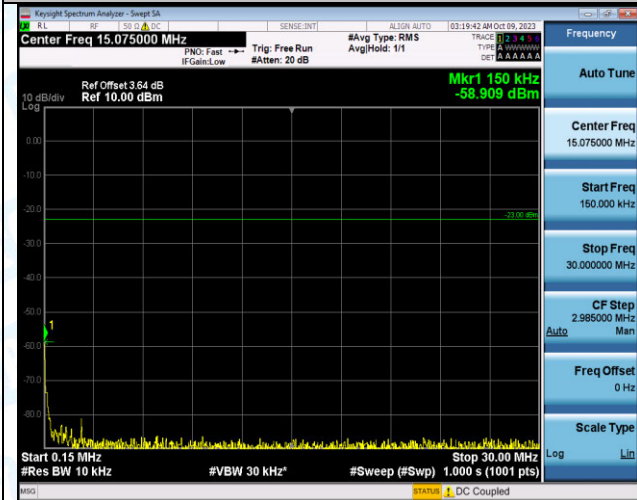

Band12_10MHz_16QAM_23130_1RB#0_0.15~30_0.15~3
0