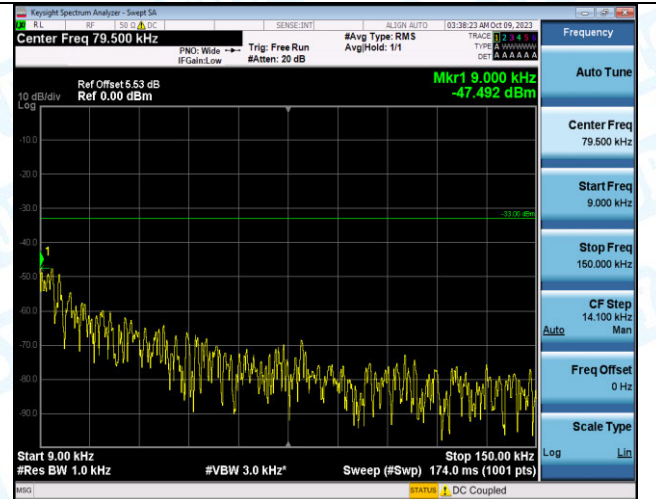

Band12_10MHz_16QAM_23130_1RB#49_0.009~0.15_0.09~0.15