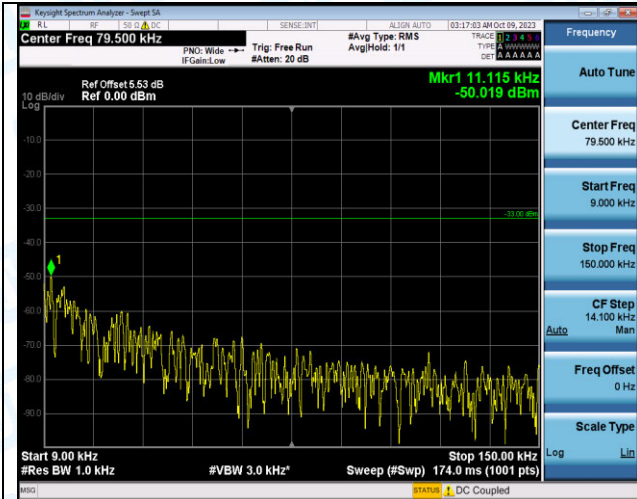

Band12_10MHz_QPSK_23095_1RB#49_0.009~0.15_0.09~0.15