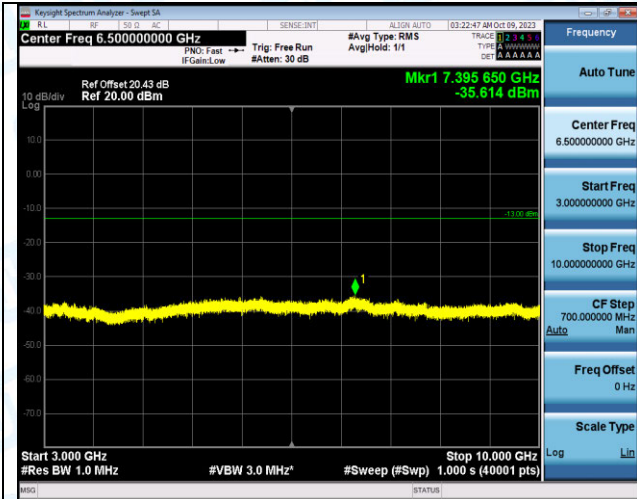

Band12_10MHz_16QAM_23130_1RB#0_3000~10000_30
00~10000

Band12_10MHz_QPSK_23130_1RB#49_0.009~0.15_0.09~0.15

Band12_10MHz_QPSK_23130_1RB#49_0.15~30_0.15~30

Band12_10MHz_QPSK_23130_1RB#49_30~1000_30~1000
00

Band12_10MHz_QPSK_23130_1RB#49_1000~3000_1000
~3000