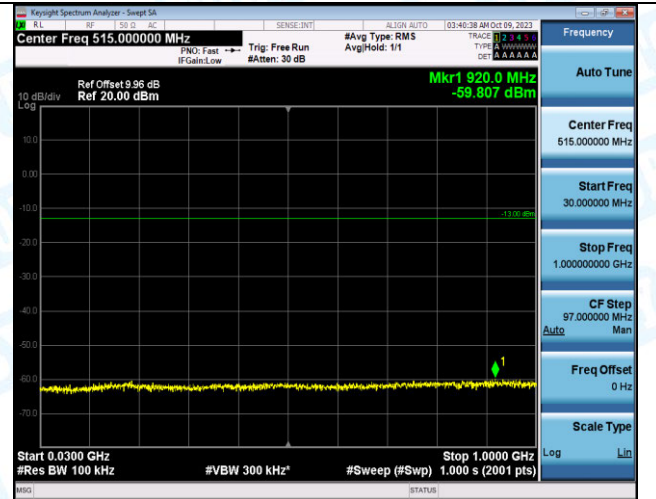

Band12_10MHz_QPSK_23060_50RB#0_30~1000_30~1000

Band12_10MHz_QPSK_23060_50RB#0_1000~3000_1000~3000

Band12_10MHz_QPSK_23060_50RB#0_3000~10000_3000~10000

Band12_10MHz_QPSK_23095_50RB#0_0.009~0.15_0.09~0.15

Band12_10MHz_QPSK_23095_50RB#0_0.15~30_0.15~3
0