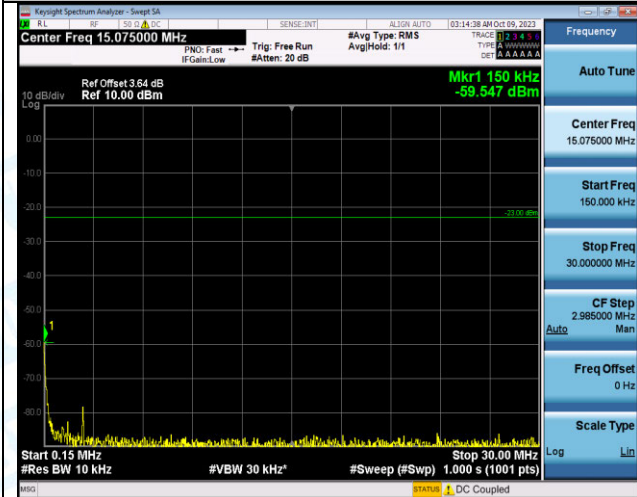

Band12_10MHz_16QAM_23095_1RB#0_0.009~0.15_0.00
0~10000

Band12_10MHz_16QAM_23095_1RB#0_0.009~0.15_0.00
9~0.15

Band12_10MHz_16QAM_23095_1RB#0_0.15~30_0.15~3
0

Band12_10MHz_16QAM_23095_1RB#0_30~1000_30~10
00