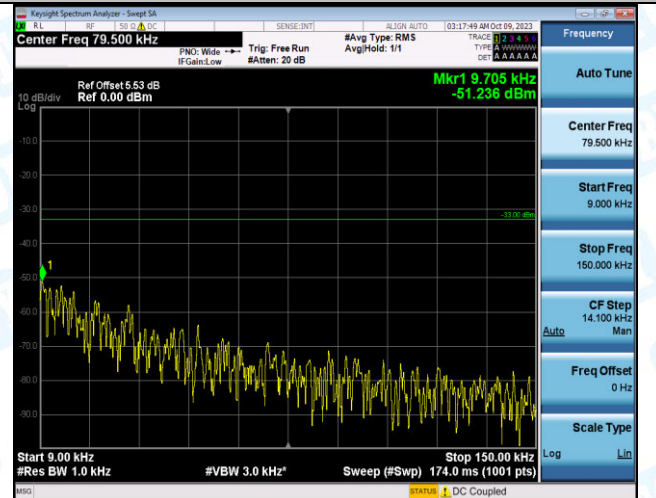

Band12_10MHz_16QAM_23095_1RB#49_0.009~0.15_0.09~0.15