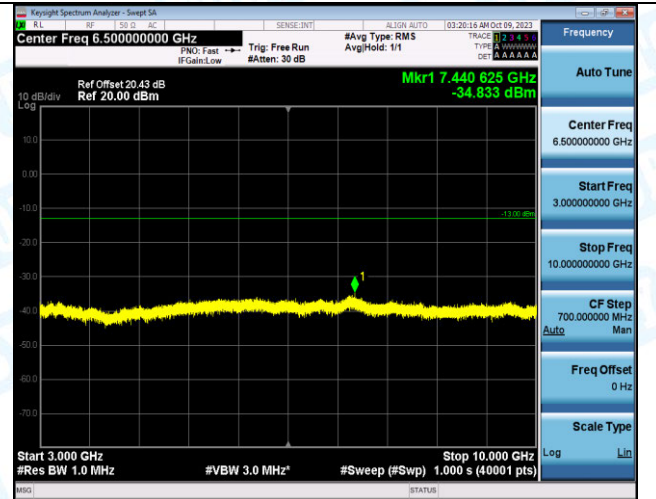

Band12_10MHz_16QAM_23130_1RB#0_0.009~0.15_0.009~0.15
9~0.15

Band12_10MHz_16QAM_23130_1RB#0_0.15~30_0.15~3
0

Band12_10MHz_16QAM_23130_1RB#0_30~1000_30~10
00

Band12_10MHz_16QAM_23130_1RB#0_1000~3000_100
0~3000