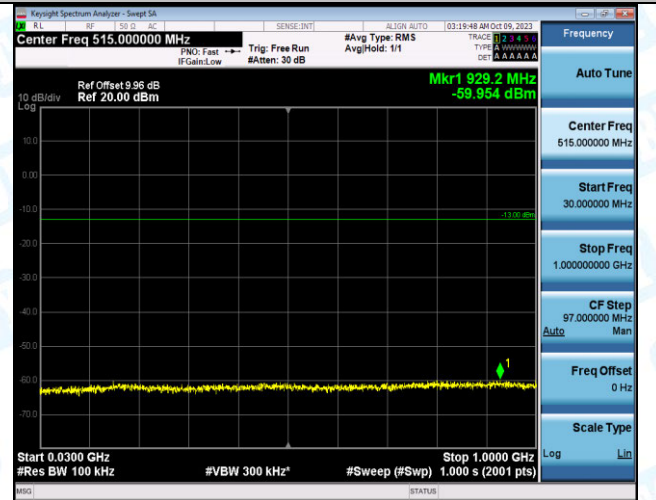

Band12_10MHz_16QAM_23130_1RB#0_30~1000_30~10
00