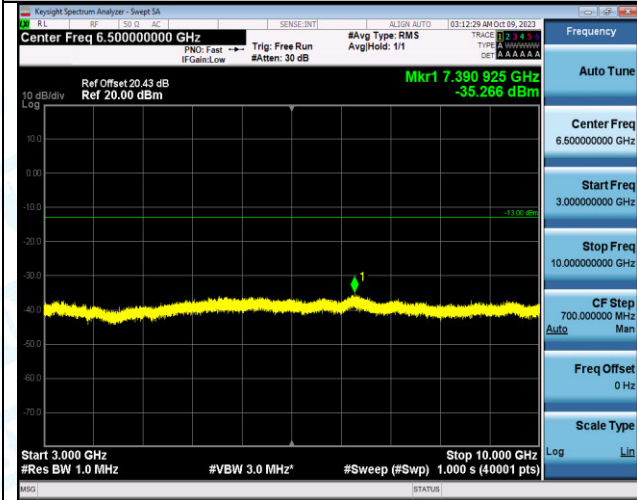

Band12_10MHz_QPSK_23060_1RB#49_0.009~0.15_0.0~09~0.15
09~0.15

Band12_10MHz_QPSK_23060_1RB#49_0.15~30_0.15~30
09~0.15

Band12_10MHz_QPSK_23060_1RB#49_30~1000_30~1000

Band12_10MHz_QPSK_23060_1RB#49_1000~3000_1000~3000