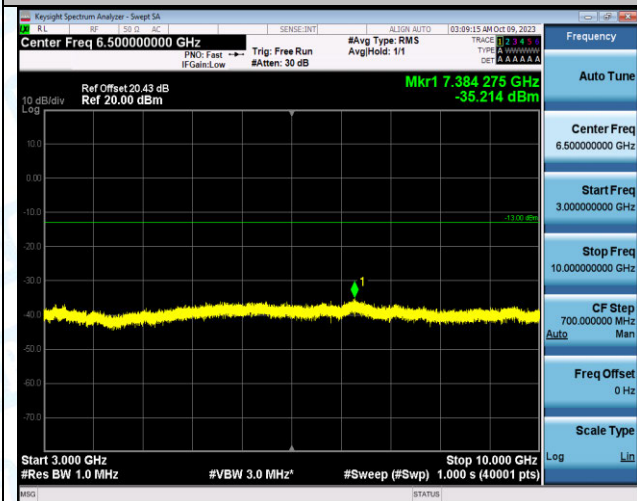

Band12_10MHz_QPSK_23060_1RB#0_3000~10000_300
0~10000