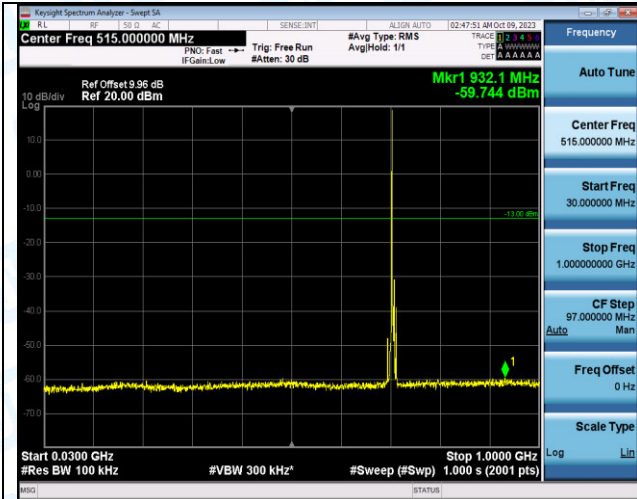

00

Band12_5MHz_16QAM_23095_25RB#0_1000~3000_100

0~3000

Band12_5MHz_16QAM_23095_25RB#0_3000~10000_30

00~10000

Band12_5MHz_QPSK_23155_1RB#0_0.009~0.15_0.009

~0.15

Band12_5MHz_QPSK_23155_1RB#0_0.15~30_0.15~30