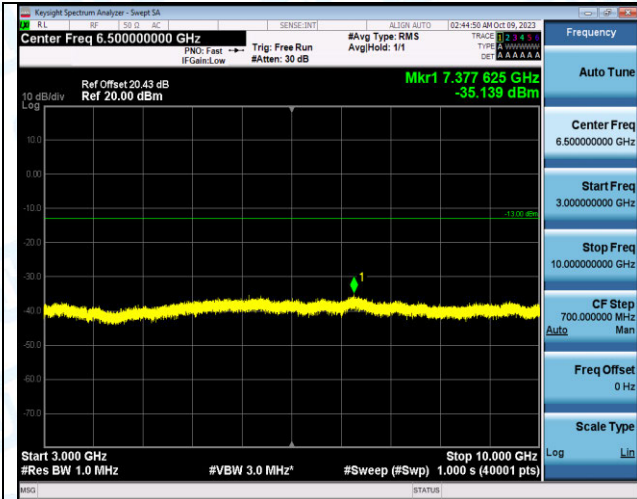

Band12_5MHz_QPSK_23095_1RB#0_3000~10000_3000
~10000