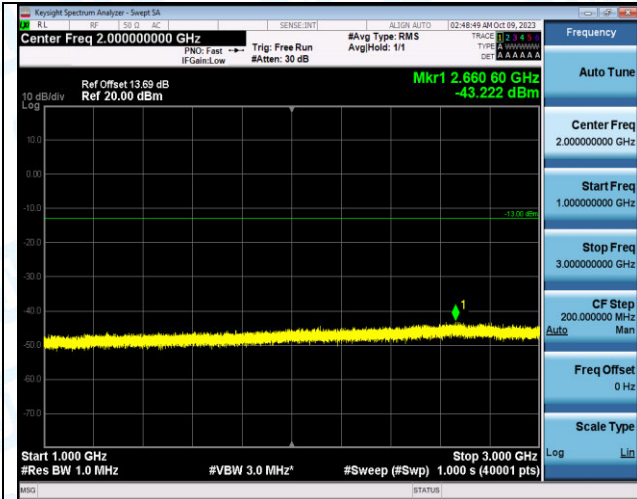

Band12_5MHz_16QAM_23155_1RB#0_1000~3000_1000
~3000