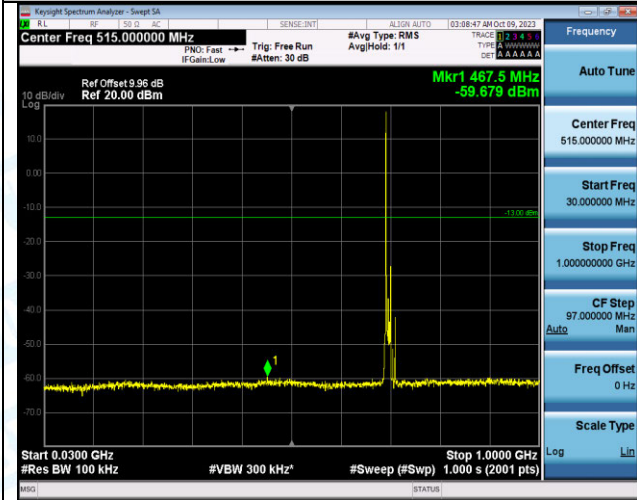

Band12_10MHz_QPSK_23060_1RB#0_30~1000_30~100
0