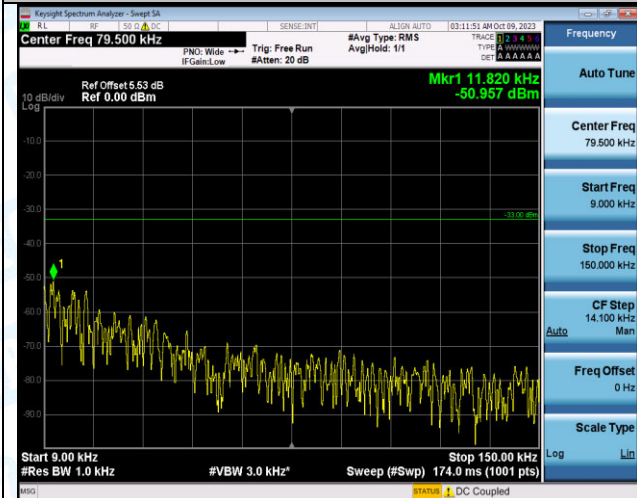

Band12_10MHz_16QAM_23060_1RB#0_0.15~30_0.15~3
0

Band12_10MHz_16QAM_23060_1RB#0_30~1000_30~10
00

Band12_10MHz_16QAM_23060_1RB#0_1000~3000_100~3000
0~3000

Band12_10MHz_16QAM_23060_1RB#0_3000~10000_30~10000
00~10000