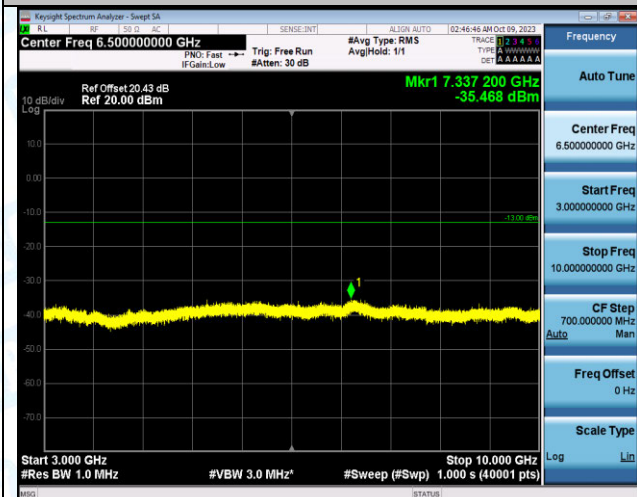

Band12_5MHz_QPSK_23095_25RB#0_3000~10000_3000~10000