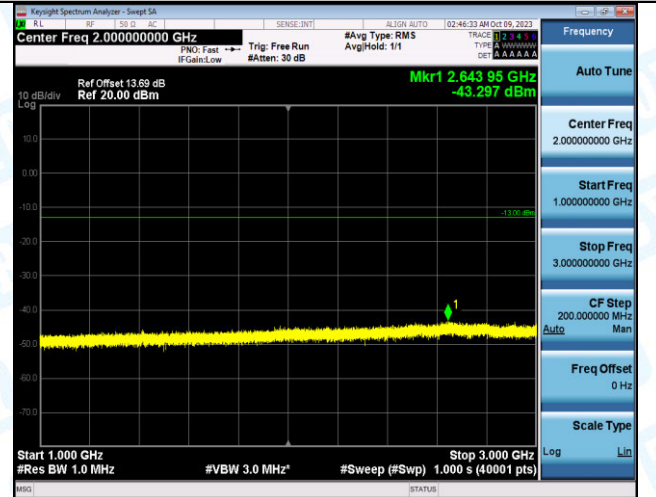

Band12_5MHz_16QAM_23095_1RB#0_1000~3000_1000
~3000

Band12_5MHz_16QAM_23095_1RB#0_3000~10000_3000
0~10000

Band12_5MHz_QPSK_23095_25RB#0_0.009~0.15_0.009~0.15

Band12_5MHz_QPSK_23095_25RB#0_0.15~30_0.15~30

Band12_5MHz_QPSK_23095_25RB#0_30~1000_30~1000