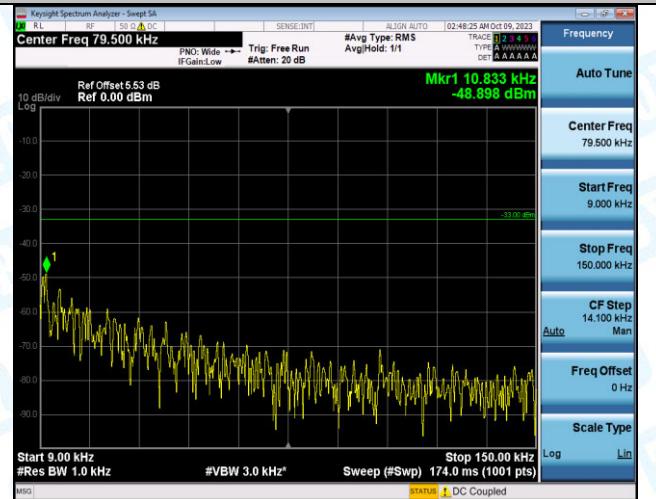

Band12_5MHz_16QAM_23155_1RB#0_0.009~0.15_0.009~0.15