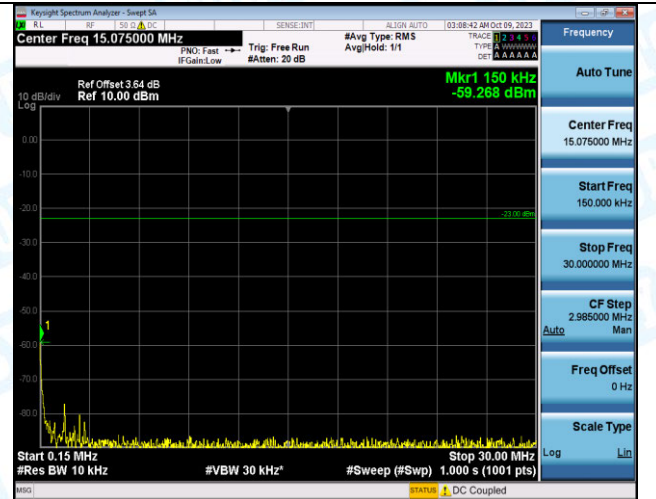

Band12_5MHz_16QAM_23155_25RB#0_0.15~30_0.15~3
0

Band12_5MHz_16QAM_23155_25RB#0_30~1000_30~10
00

Band12_5MHz_16QAM_23155_25RB#0_1000~3000_100
0~3000

Band12_5MHz_16QAM_23155_25RB#0_3000~10000_30
00~10000

Band12_10MHz_QPSK_23060_1RB#0_0.009~0.15_0.00
9~0.15