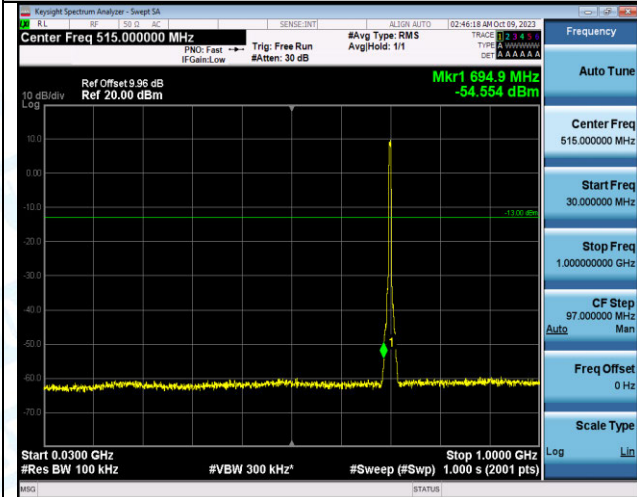

Band12_5MHz_16QAM_23095_1RB#0_1000~3000_1000
~3000

Band12_5MHz_16QAM_23095_1RB#0_3000~10000_3000
0~10000

Band12_5MHz_QPSK_23095_25RB#0_0.009~0.15_0.009~0.15

Band12_5MHz_QPSK_23095_25RB#0_0.15~30_0.15~30

Band12_5MHz_QPSK_23095_25RB#0_30~1000_30~1000