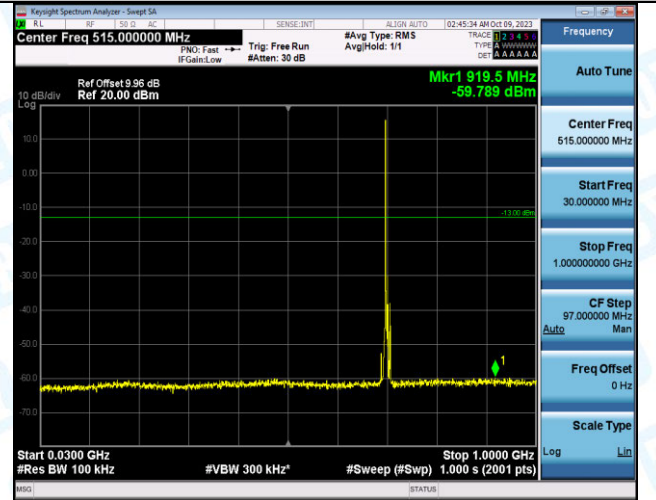

Band12_5MHz_QPSK_23095_1RB#0_1000~3000_1000~3000

Band12_5MHz_QPSK_23095_1RB#0_3000~10000_3000
~10000

Band12_5MHz_16QAM_23095_1RB#0_0.009~0.15_0.009
~0.15

Band12_5MHz_16QAM_23095_1RB#0_0.15~30_0.15~30

Band12_5MHz_16QAM_23095_1RB#0_30~1000_30~1000
0