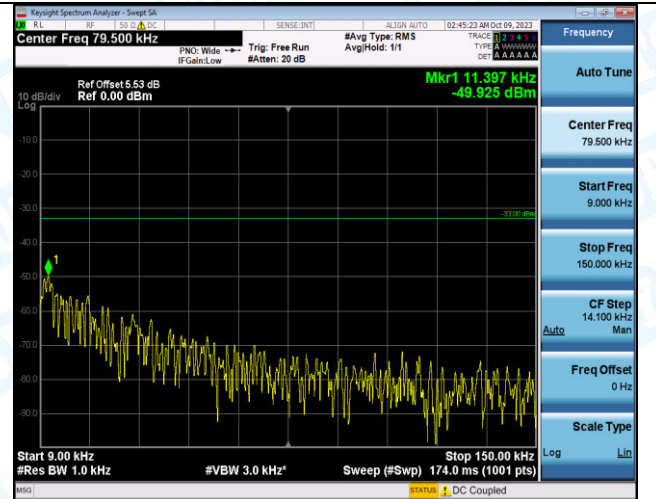

Band12_5MHz_16QAM_23095_1RB#0_0.009~0.15_0.009
~0.15