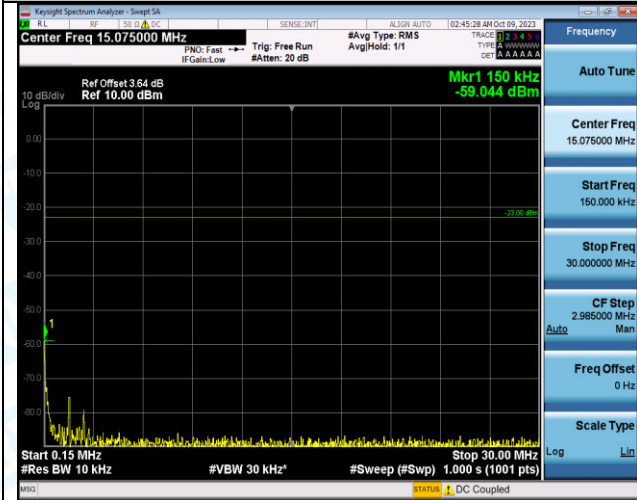

Band12_5MHz_16QAM_23095_1RB#0_0.15~30_0.15~30