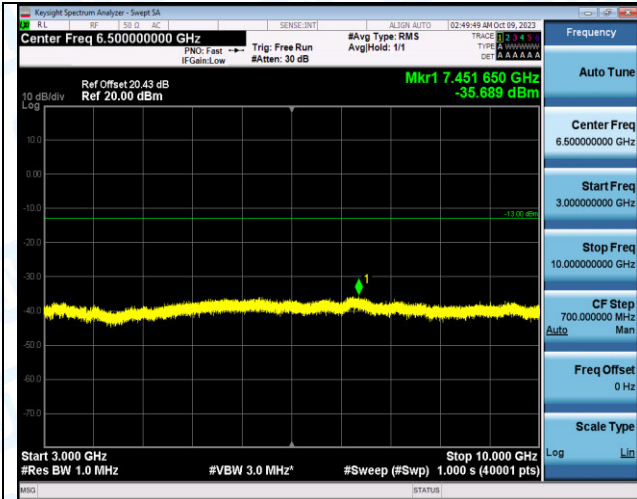

Band12_5MHz_QPSK_23155_25RB#0_3000~10000_300
0~10000