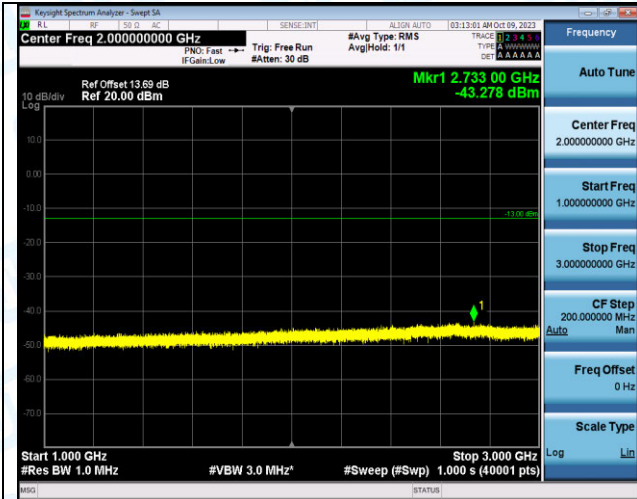

Band12_10MHz_16QAM_23060_1RB#49_1000~3000_1000~3000