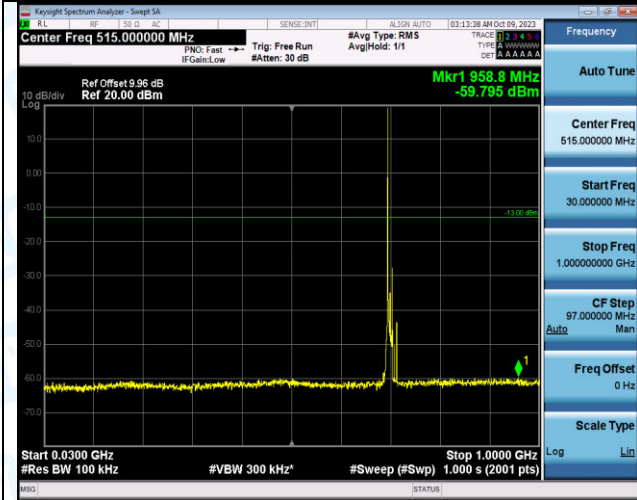

Band12_10MHz_QPSK_23095_1RB#0_30~1000_30~1000