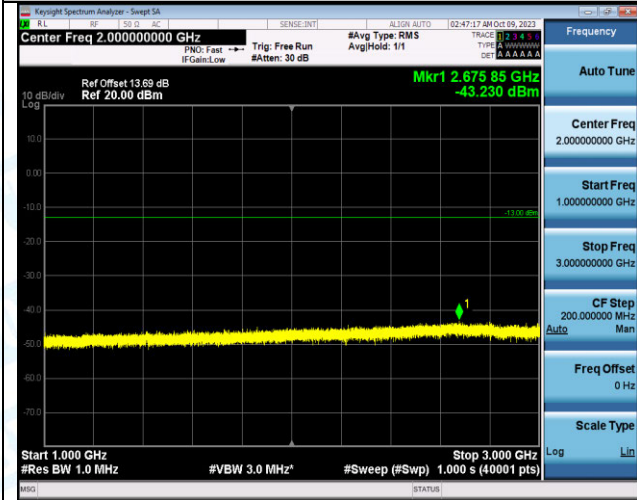

Band12_5MHz_16QAM_23095_25RB#0_1000~3000_100

0~3000