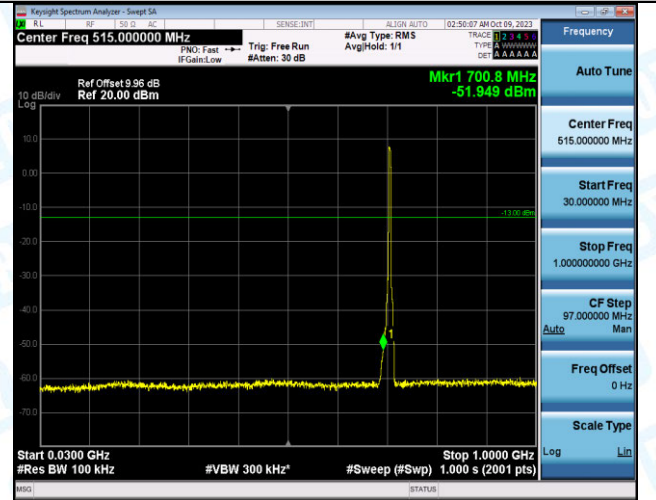

Band12_5MHz_16QAM_23155_25RB#0_30~1000_30~10
00