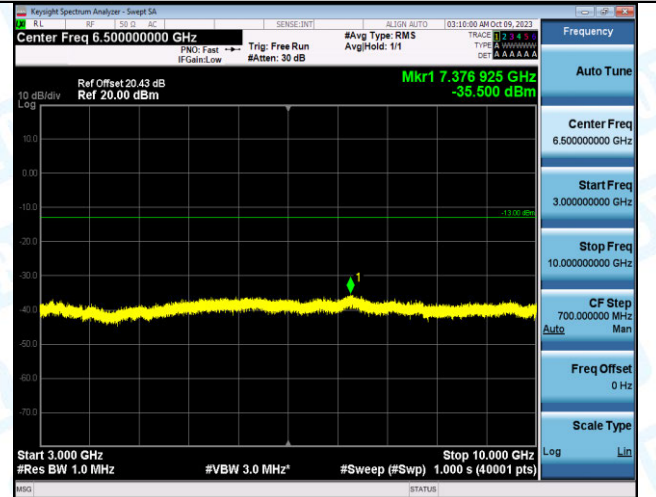

Band12_10MHz_16QAM_23060_1RB#0_3000~10000_30~10000
00~10000