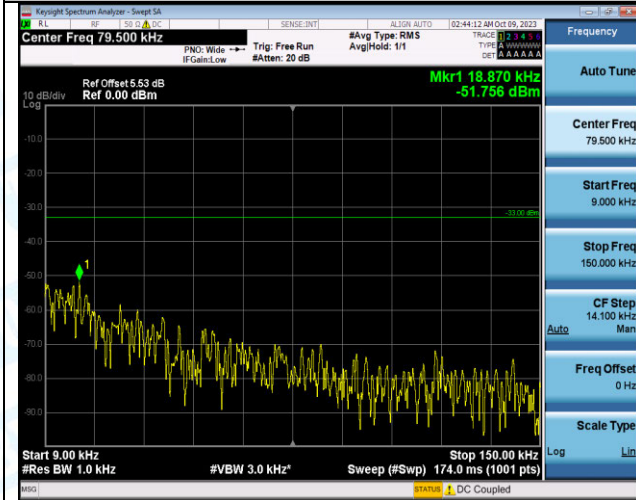

Band12_5MHz_16QAM_23035_25RB#0_1000~3000_100
0~3000

Band12_5MHz_16QAM_23035_25RB#0_3000~10000_30
00~10000

Band12_5MHz_QPSK_23095_1RB#0_0.009~0.15_0.009
~0.15

Band12_5MHz_QPSK_23095_1RB#0_0.15~30_0.15~30

Band12_5MHz_QPSK_23095_1RB#0_30~1000_30~1000