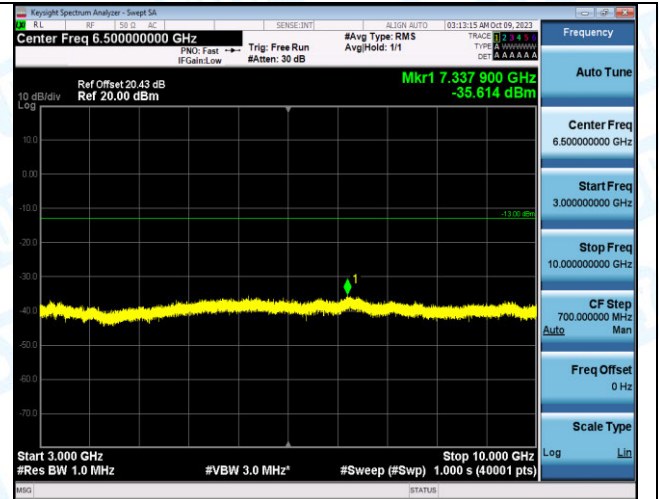

Band12_10MHz_16QAM_23060_1RB#49_3000~10000_3000~10000