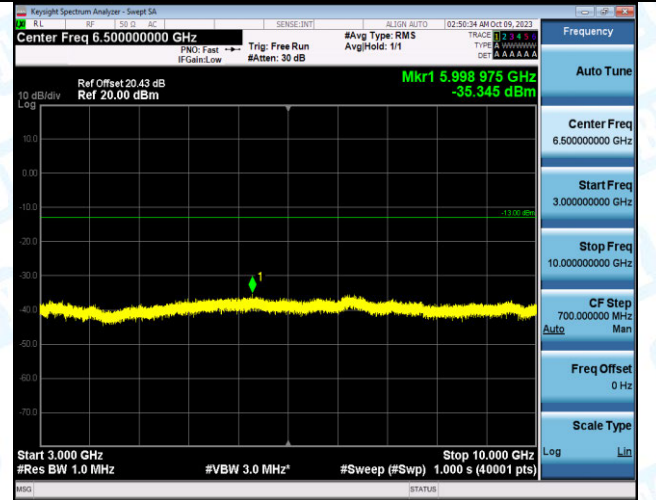

Band12_5MHz_16QAM_23155_25RB#0_3000~10000_30
00~10000