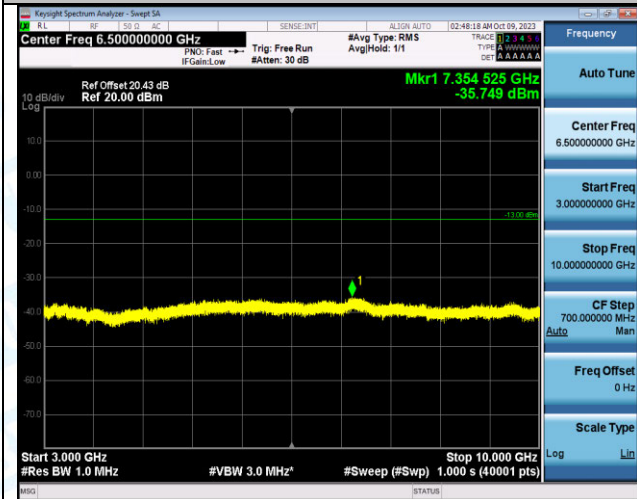

Band12_5MHz_QPSK_23155_1RB#0_3000~10000_3000~10000