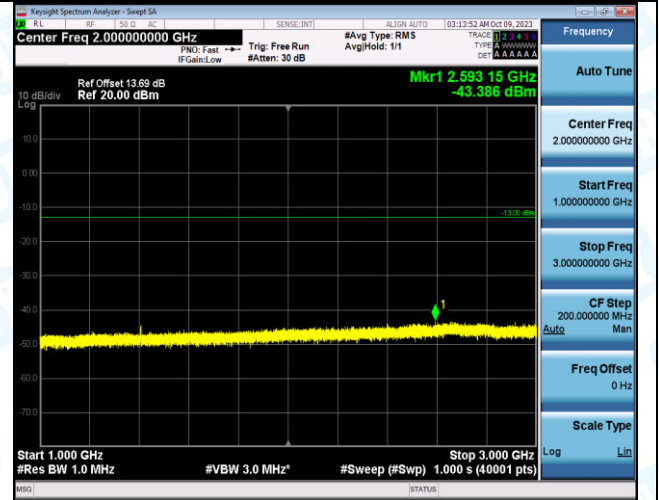

Band12_10MHz_QPSK_23095_1RB#0_1000~3000_1000~3000