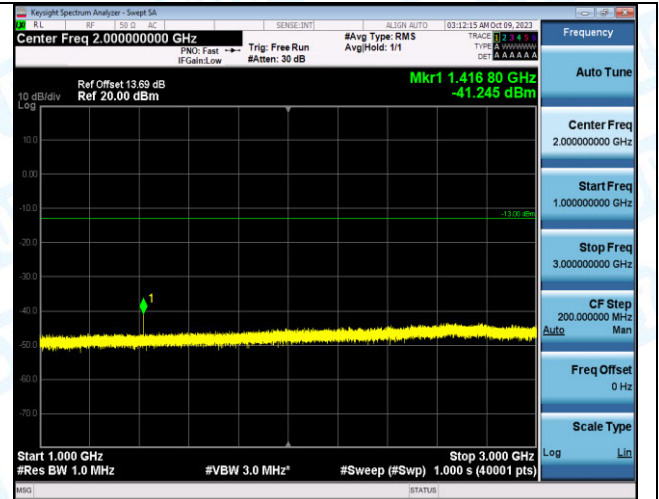

Band12_10MHz_QPSK_23060_1RB#49_1000~3000_1000~3000