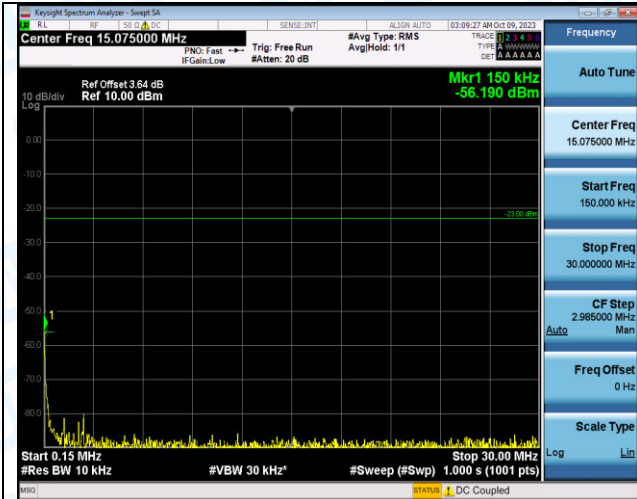

Band12_10MHz_QPSK_23060_1RB#0_0.15~30_0.15~30

Band12_10MHz_QPSK_23060_1RB#0_30~1000_30~100
0

Band12_10MHz_QPSK_23060_1RB#0_1000~3000_1000~3000

Band12_10MHz_QPSK_23060_1RB#0_3000~10000_300
0~10000

Band12_10MHz_16QAM_23060_1RB#0_0.009~0.15_0.00
9~0.15