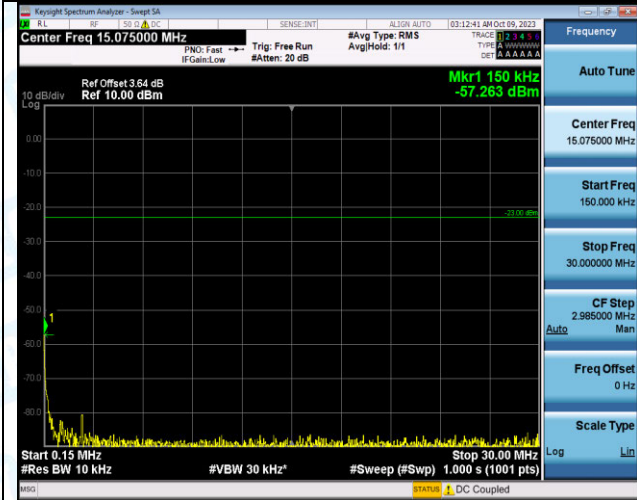

Band12_10MHz_16QAM_23060_1RB#49_0.15~30_0.15~30