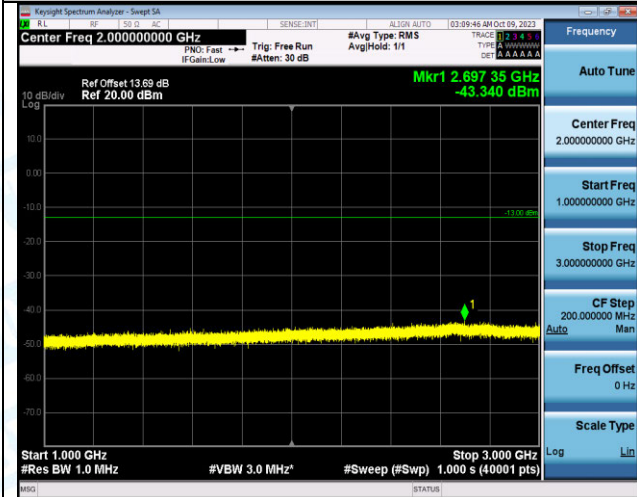

Band12_10MHz_16QAM_23060_1RB#0_1000~3000_100~3000
0~3000