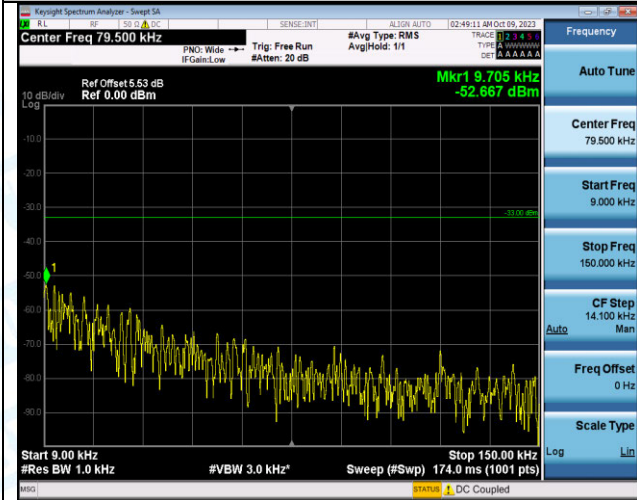

Band12_5MHz_QPSK_23155_25RB#0_0.009~0.15_0.00
9~0.15