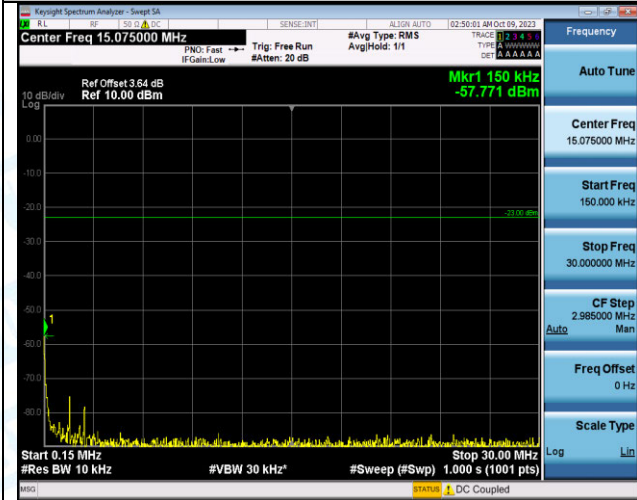

Band12_5MHz_QPSK_23155_25RB#0_0.15~30_0.15~30

Band12_5MHz_QPSK_23155_25RB#0_30~1000_30~100
0

Band12_5MHz_QPSK_23155_25RB#0_1000~3000_1000~3000
3000

Band12_5MHz_QPSK_23155_25RB#0_3000~10000_300
0~10000

Band12_5MHz_16QAM_23155_25RB#0_0.009~0.15_0.00
9~0.15