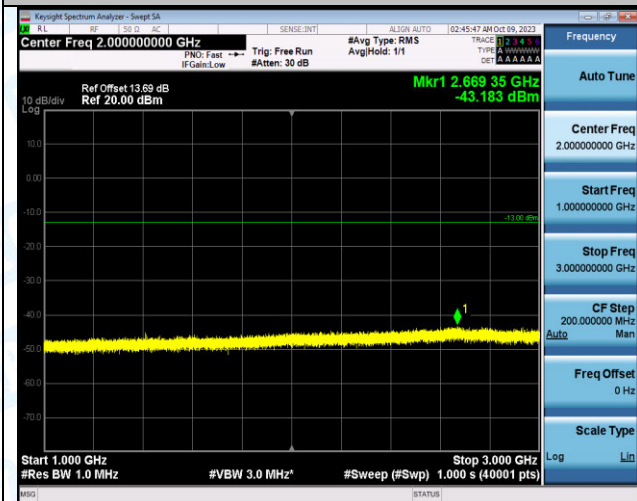

Band12_5MHz_QPSK_23095_1RB#0_1000~3000_1000~3000

Band12_5MHz_QPSK_23095_1RB#0_3000~10000_3000
~10000

Band12_5MHz_16QAM_23095_1RB#0_0.009~0.15_0.009
~0.15

Band12_5MHz_16QAM_23095_1RB#0_0.15~30_0.15~30

Band12_5MHz_16QAM_23095_1RB#0_30~1000_30~1000
0