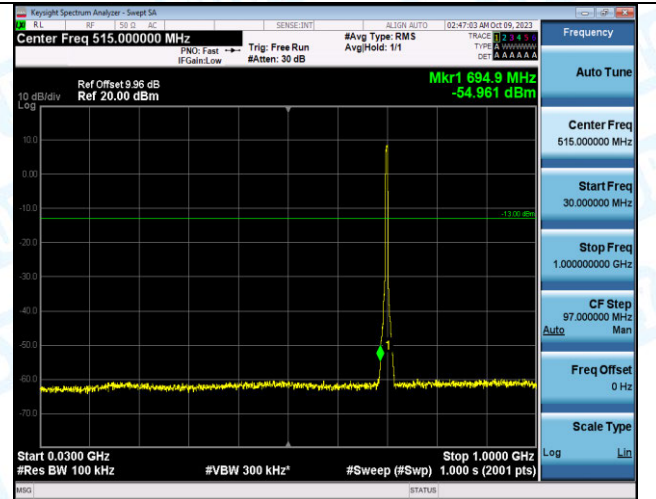

Band12_5MHz_QPSK_23095_25RB#0_1000~3000_1000~3000

Band12_5MHz_QPSK_23095_25RB#0_3000~10000_3000~10000

Band12_5MHz_16QAM_23095_25RB#0_0.009~0.15_0.009~0.15

Band12_5MHz_16QAM_23095_25RB#0_0.15~30_0.15~3

0

Band12_5MHz_16QAM_23095_25RB#0_30~1000_30~10