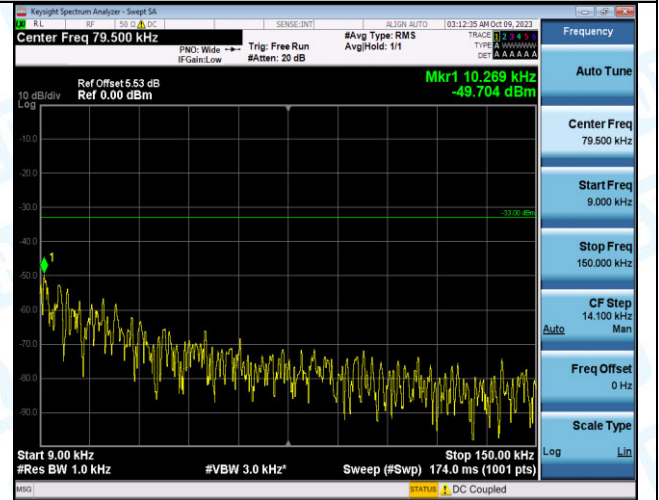

Band12_10MHz_QPSK_23060_1RB#49_0.009~0.15_0.0~09~0.15
09~0.15

Band12_10MHz_QPSK_23060_1RB#49_0.15~30_0.15~30
09~0.15

Band12_10MHz_QPSK_23060_1RB#49_30~1000_30~1000

Band12_10MHz_QPSK_23060_1RB#49_1000~3000_1000~3000