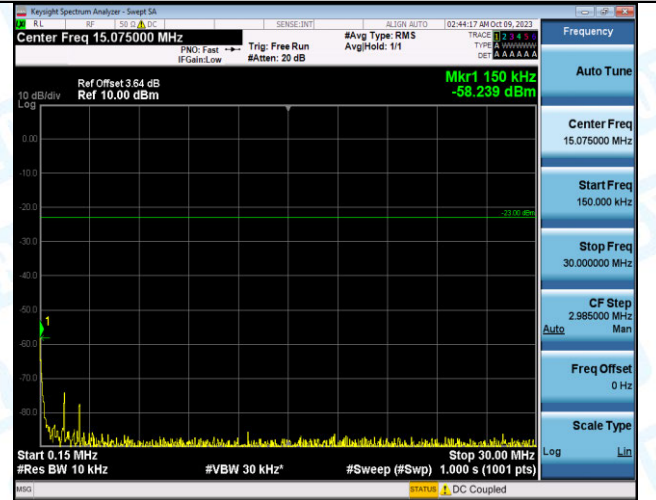

Band12_5MHz_16QAM_23035_25RB#0_1000~3000_100
0~3000

Band12_5MHz_16QAM_23035_25RB#0_3000~10000_30
00~10000

Band12_5MHz_QPSK_23095_1RB#0_0.009~0.15_0.009
~0.15

Band12_5MHz_QPSK_23095_1RB#0_0.15~30_0.15~30

Band12_5MHz_QPSK_23095_1RB#0_30~1000_30~1000