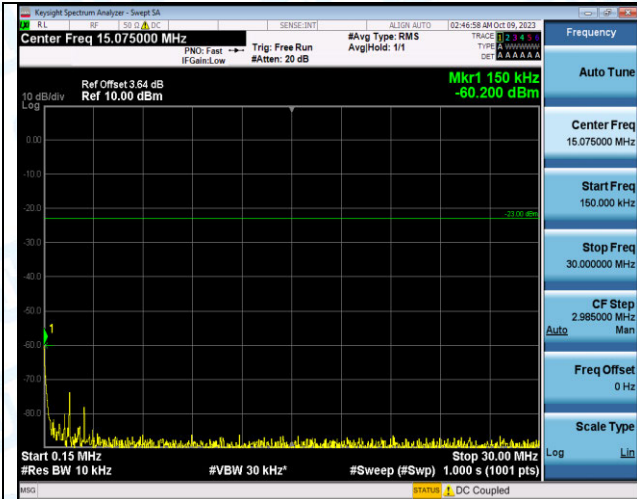

Band12_5MHz_16QAM_23095_25RB#0_0.15~30_0.15~3

0