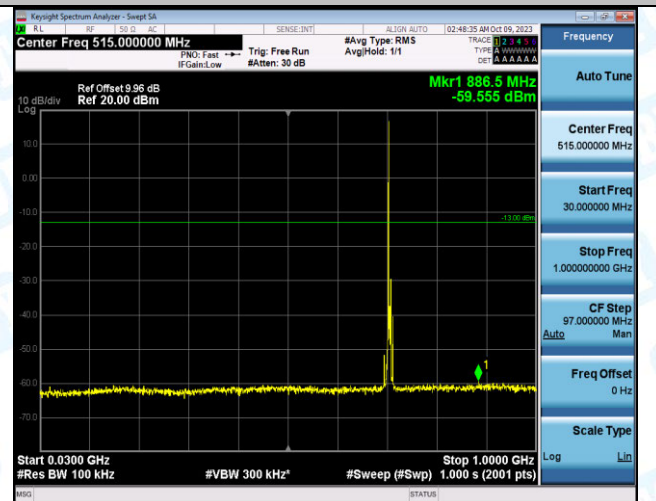

Band12_5MHz_QPSK_23155_1RB#0_30~1000_30~1000

Band12_5MHz_QPSK_23155_1RB#0_1000~3000_1000~3000

Band12_5MHz_QPSK_23155_1RB#0_3000~10000_3000~10000

Band12_5MHz_16QAM_23155_1RB#0_0.009~0.15_0.009~0.15

Band12_5MHz_16QAM_23155_1RB#0_0.15~30_0.15~30