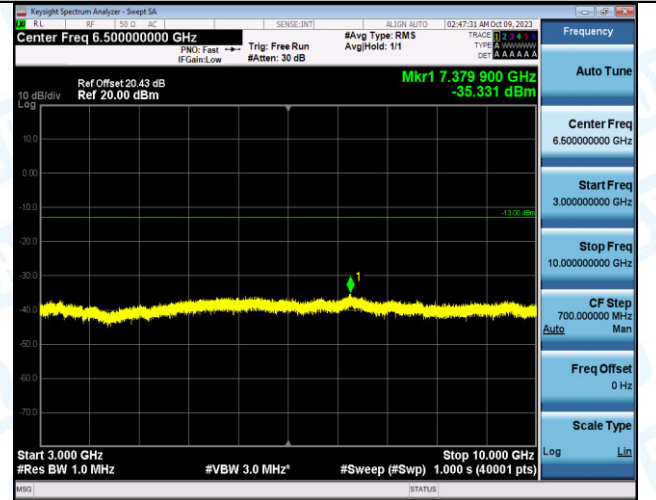

Band12_5MHz_16QAM_23095_25RB#0_3000~10000_30

00~10000