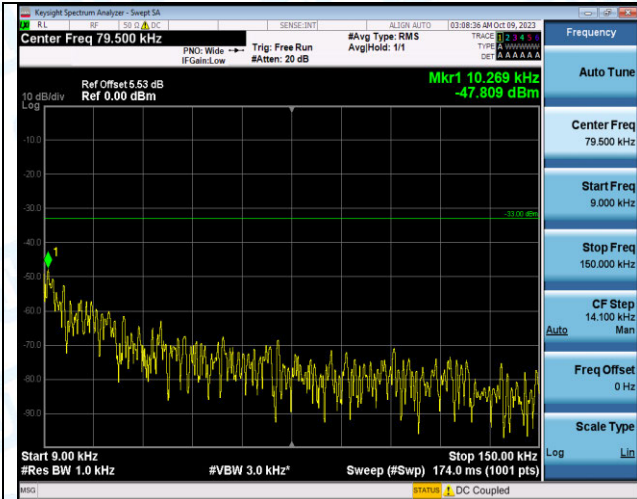

Band12_5MHz_16QAM_23155_25RB#0_0.15~30_0.15~3
0

Band12_5MHz_16QAM_23155_25RB#0_30~1000_30~10
00

Band12_5MHz_16QAM_23155_25RB#0_1000~3000_100
0~3000

Band12_5MHz_16QAM_23155_25RB#0_3000~10000_30
00~10000

Band12_10MHz_QPSK_23060_1RB#0_0.009~0.15_0.00
9~0.15