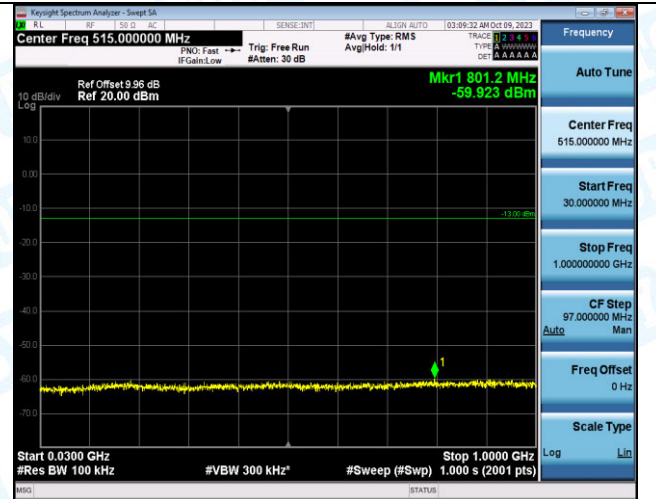

Band12_10MHz_16QAM_23060_1RB#0_30~1000_30~10
00