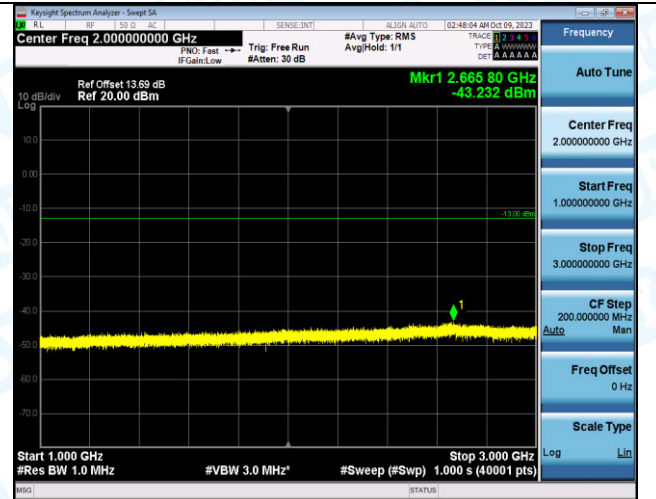

Band12_5MHz_QPSK_23155_1RB#0_1000~3000_1000~3000