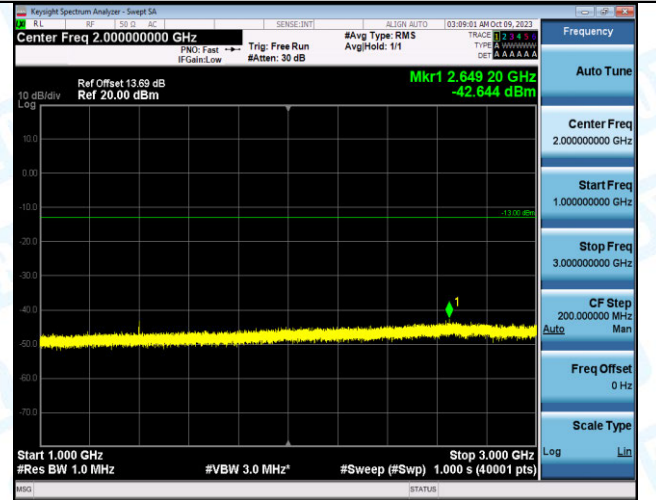

Band12_10MHz_QPSK_23060_1RB#0_1000~3000_1000~3000