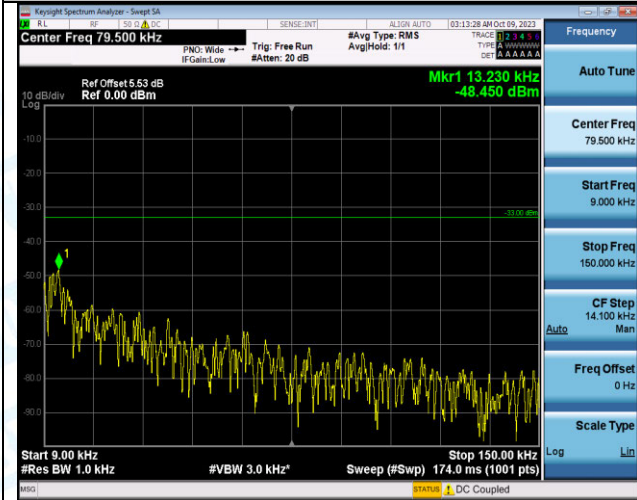

Band12_10MHz_QPSK_23095_1RB#0_0.009~0.15_0.009~0.15