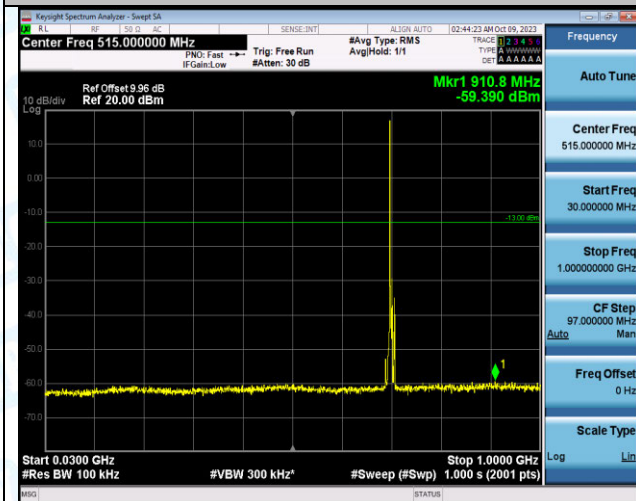

Band12_5MHz_16QAM_23035_25RB#0_1000~3000_100
0~3000

Band12_5MHz_16QAM_23035_25RB#0_3000~10000_30
00~10000

Band12_5MHz_QPSK_23095_1RB#0_0.009~0.15_0.009
~0.15

Band12_5MHz_QPSK_23095_1RB#0_0.15~30_0.15~30

Band12_5MHz_QPSK_23095_1RB#0_30~1000_30~1000