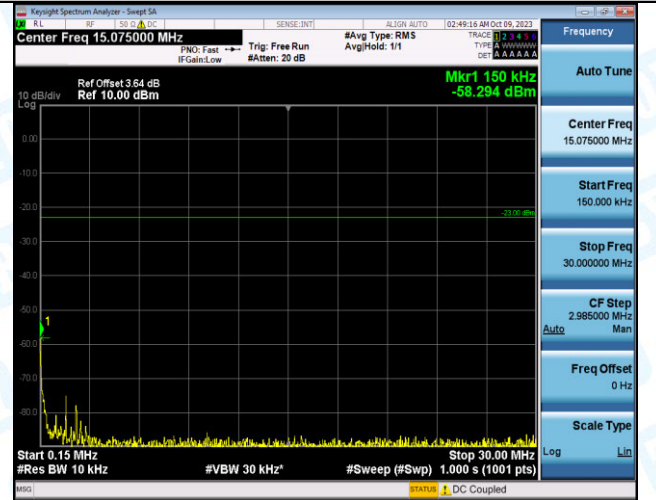

Band12_5MHz_16QAM_23155_1RB#0_30~1000_30~1000

Band12_5MHz_16QAM_23155_1RB#0_1000~3000_1000
~3000

Band12_5MHz_16QAM_23155_1RB#0_3000~10000_3000
0~10000

Band12_5MHz_QPSK_23155_25RB#0_0.009~0.15_0.00
9~0.15