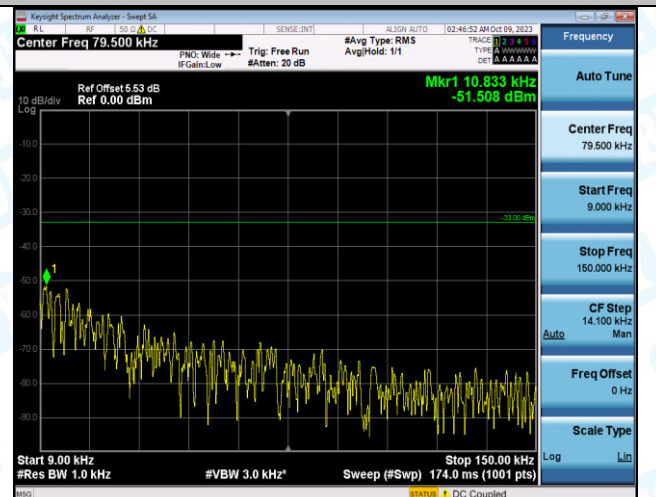

Band12_5MHz_16QAM_23095_25RB#0_0.009~0.15_0.009~0.15