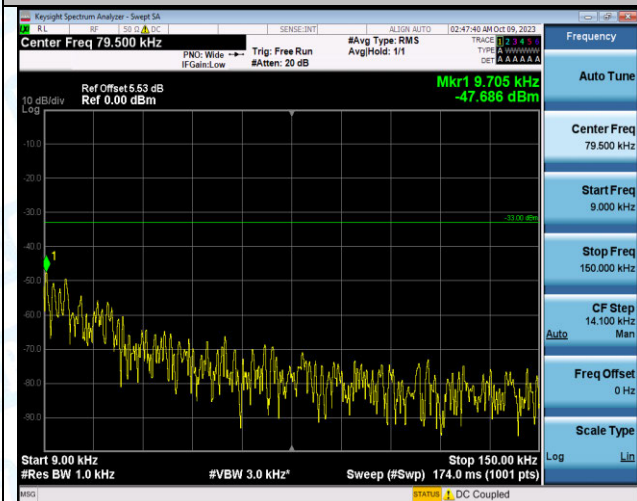

00

Band12_5MHz_16QAM_23095_25RB#0_1000~3000_100

0~3000

Band12_5MHz_16QAM_23095_25RB#0_3000~10000_30

00~10000

Band12_5MHz_QPSK_23155_1RB#0_0.009~0.15_0.009

~0.15

Band12_5MHz_QPSK_23155_1RB#0_0.15~30_0.15~30