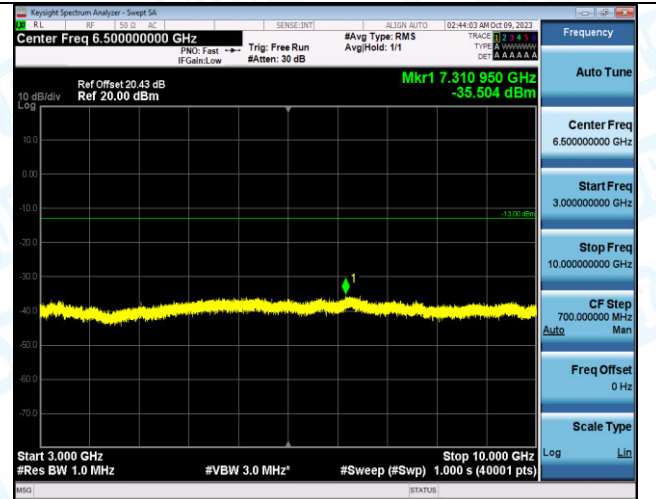

Band12_5MHz_16QAM_23035_25RB#0_1000~3000_100
0~3000

Band12_5MHz_16QAM_23035_25RB#0_3000~10000_30
00~10000

Band12_5MHz_QPSK_23095_1RB#0_0.009~0.15_0.009
~0.15

Band12_5MHz_QPSK_23095_1RB#0_0.15~30_0.15~30

Band12_5MHz_QPSK_23095_1RB#0_30~1000_30~1000