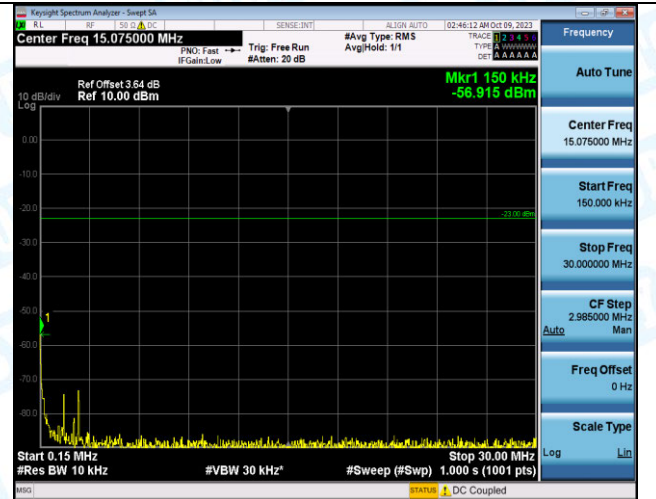

Band12_5MHz_QPSK_23095_25RB#0_0.15~30_0.15~30