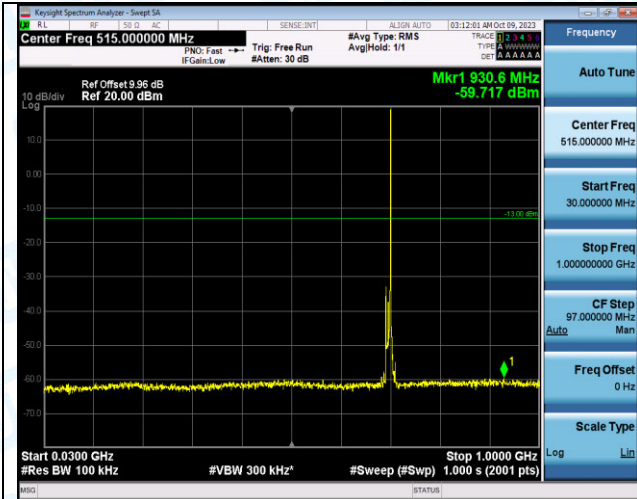

Band12_10MHz_QPSK_23060_1RB#49_30~1000_30~1000