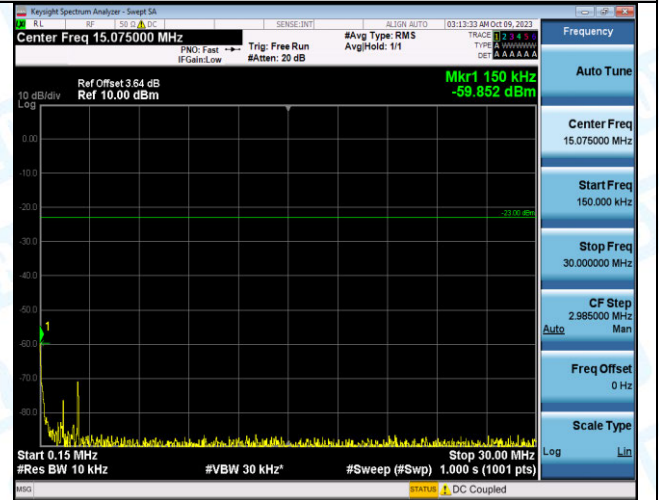

Band12_10MHz_QPSK_23095_1RB#0_0.15~30_0.15~30