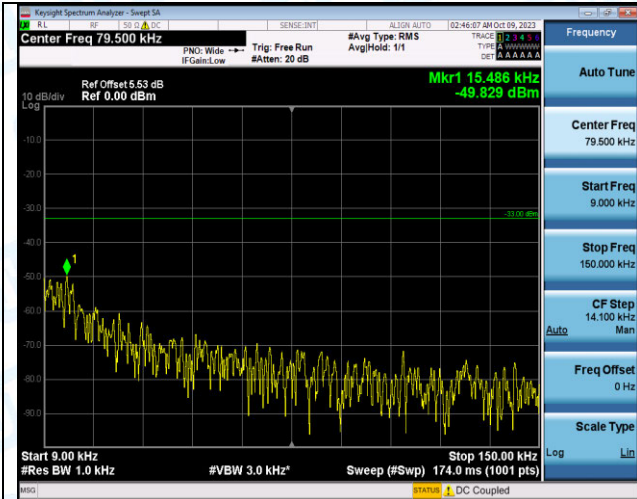

Band12_5MHz_QPSK_23095_25RB#0_0.009~0.15_0.009~0.15