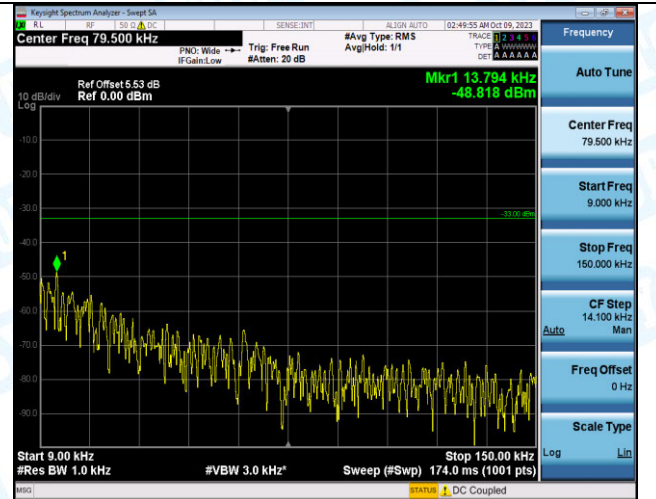

Band12_5MHz_QPSK_23155_25RB#0_0.15~30_0.15~30

Band12_5MHz_QPSK_23155_25RB#0_30~1000_30~100
0

Band12_5MHz_QPSK_23155_25RB#0_1000~3000_1000~3000
3000

Band12_5MHz_QPSK_23155_25RB#0_3000~10000_300
0~10000

Band12_5MHz_16QAM_23155_25RB#0_0.009~0.15_0.00
9~0.15