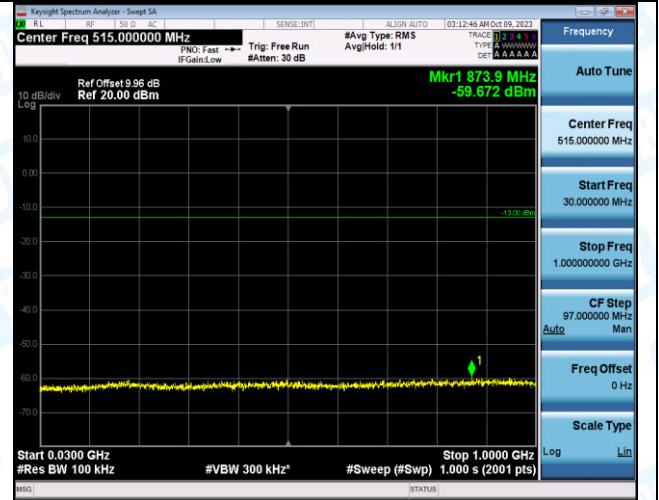

Band12_10MHz_16QAM_23060_1RB#49_30~1000_30~1000