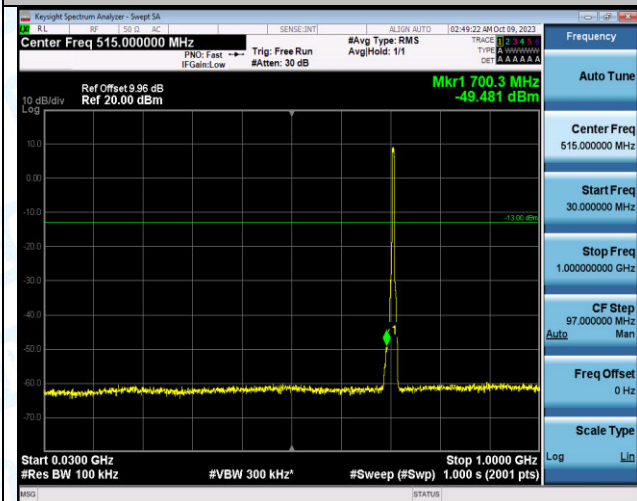

Band12_5MHz_QPSK_23155_25RB#0_30~1000_30~100
0