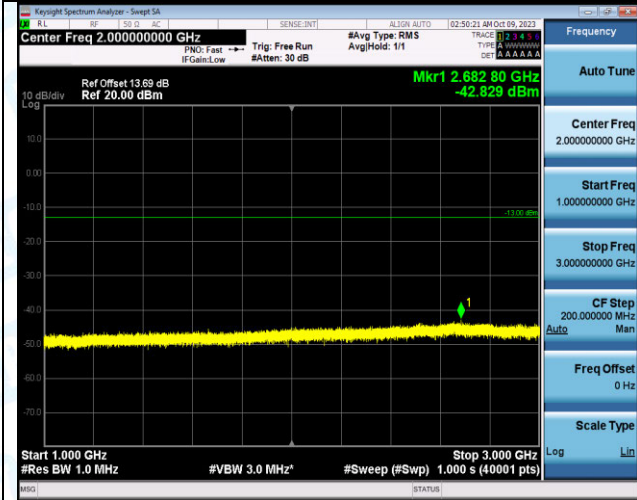

Band12_5MHz_16QAM_23155_25RB#0_1000~3000_100
0~3000