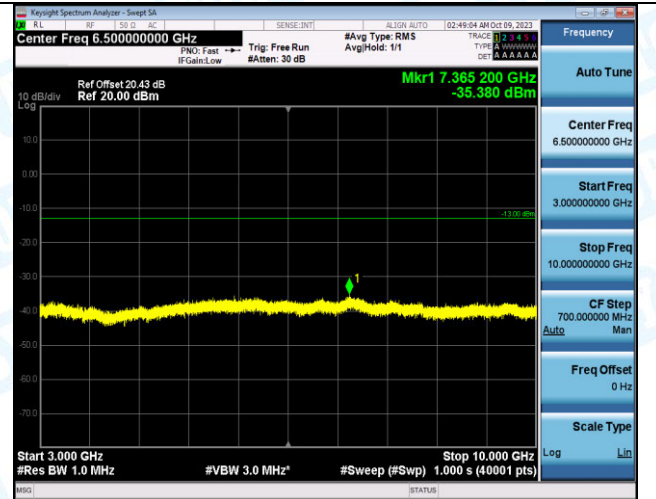

Band12_5MHz_16QAM_23155_1RB#0_3000~10000_3000
0~10000