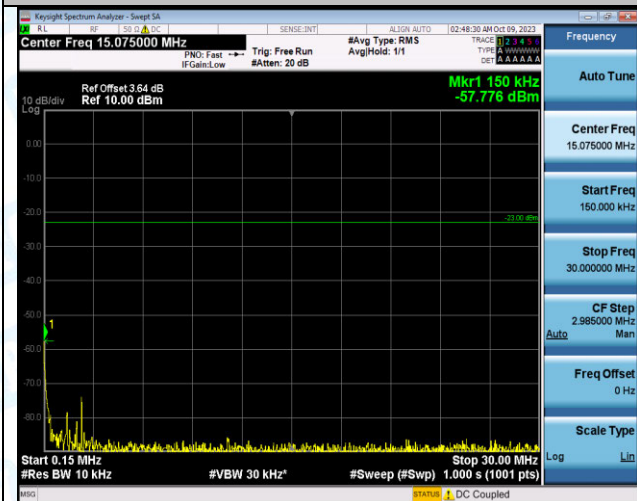

Band12_5MHz_QPSK_23155_1RB#0_30~1000_30~1000

Band12_5MHz_QPSK_23155_1RB#0_1000~3000_1000~3000

Band12_5MHz_QPSK_23155_1RB#0_3000~10000_3000~10000

Band12_5MHz_16QAM_23155_1RB#0_0.009~0.15_0.009~0.15

Band12_5MHz_16QAM_23155_1RB#0_0.15~30_0.15~30