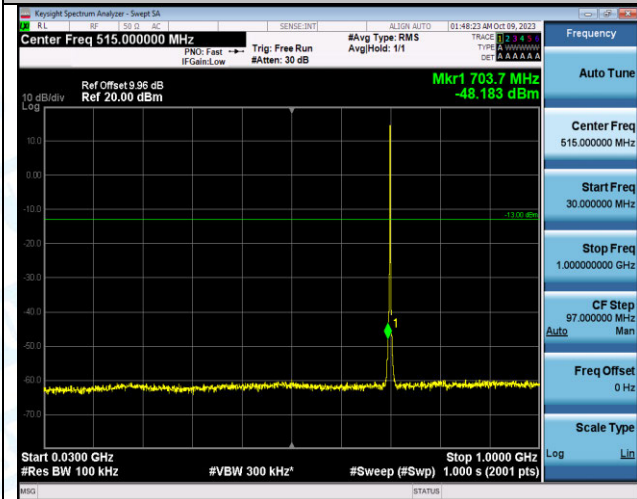

Band12_1.4MHz_QPSK_23095_6RB#0_0.009~0.15_0.00
9~0.15

Band12_1.4MHz_QPSK_23095_6RB#0_30~1000_30~1000
00