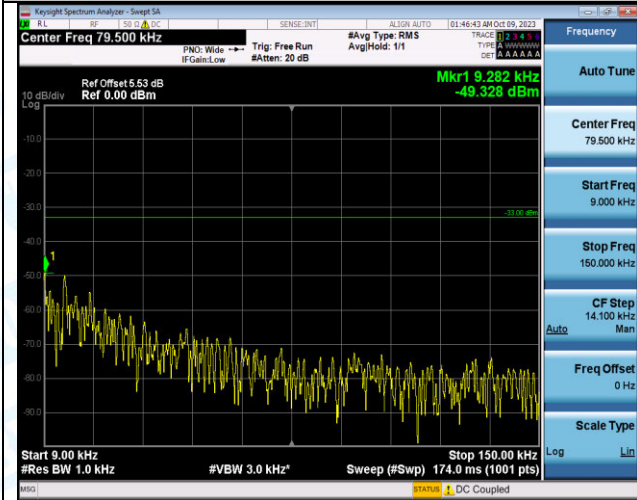

Band12_1.4MHz_QPSK_23095_1RB#0_0.009~0.15_0.00
9~0.15

Band12_1.4MHz_QPSK_23095_1RB#0_0.15~30_0.15~30

Band12_1.4MHz_QPSK_23095_1RB#0_30~1000_30~10
00

Band12_1.4MHz_QPSK_23095_1RB#0_1000~3000_1000
~3000

Band12_1.4MHz_QPSK_23095_1RB#0_3000~10000_30
00~10000