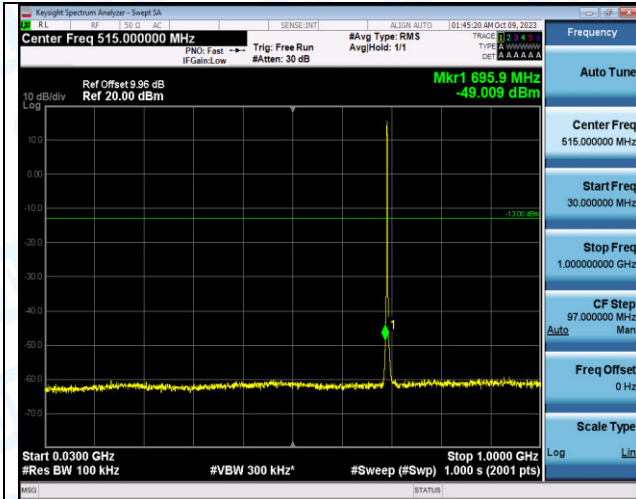

Band12_1.4MHz_QPSK_23017_6RB#0_0.009~0.15_0.009~0.15

Band12_1.4MHz_QPSK_23017_6RB#0_30~1000_30~10
00