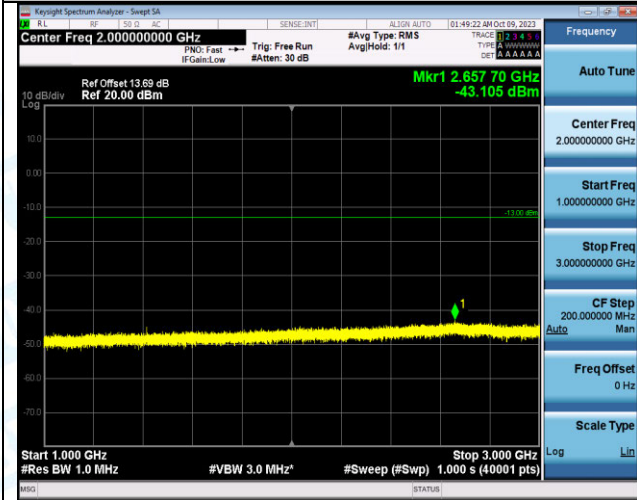

Band12_1.4MHz_16QAM_23095_6RB#0_0.15~30_0.15~30

Band12_1.4MHz_16QAM_23095_6RB#0_1000~3000_1000~3000