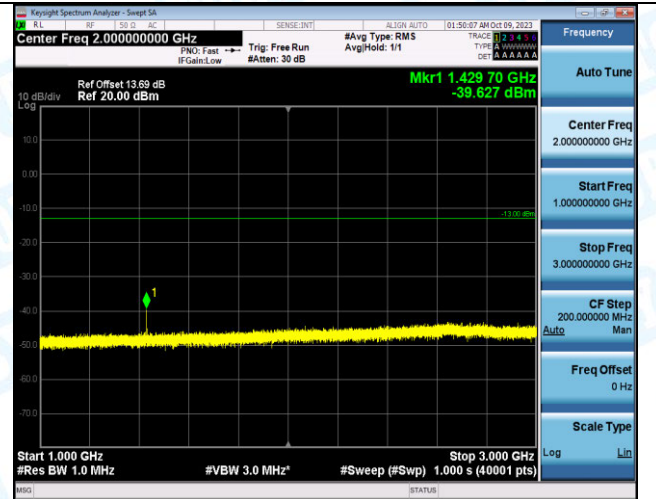

Band12_1.4MHz_QPSK_23173_1RB#0_0.15~30_0.15~30

Band12_1.4MHz_QPSK_23173_1RB#0_1000~3000_1000~3000