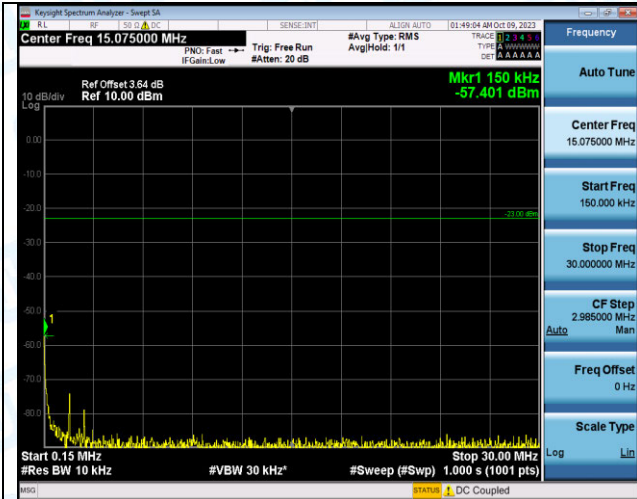

Band12_1.4MHz_QPSK_23095_6RB#0_3000~10000_3000~10000
00~10000

Band12_1.4MHz_16QAM_23095_6RB#0_0.15~30_0.15~30