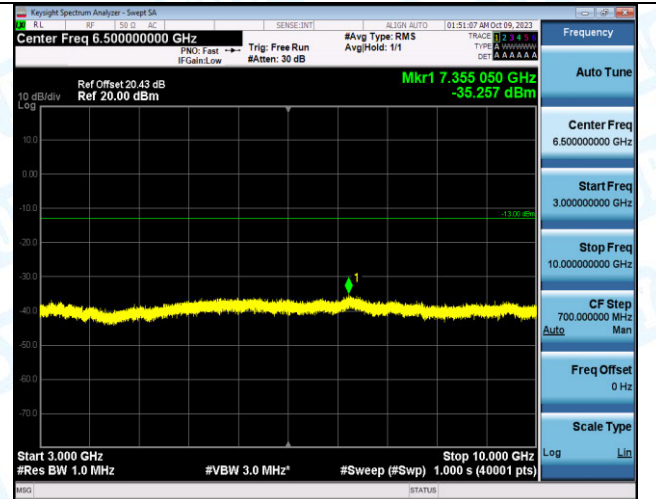

Band12_1.4MHz_16QAM_23173_1RB#0_30~1000_30~10

Band12_1.4MHz_16QAM_23173_1RB#0_3000~10000_30
00~10000