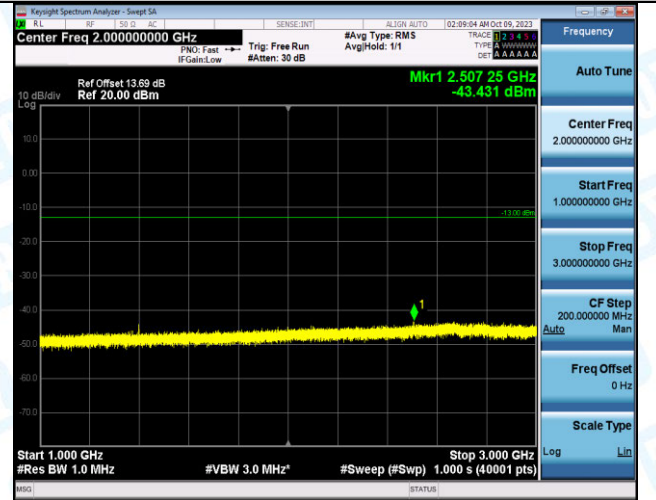

Band12_3MHz_QPSK_23025_1RB#0_0.15~30_0.15~30

Band12_3MHz_QPSK_23025_1RB#0_1000~3000_1000~3000