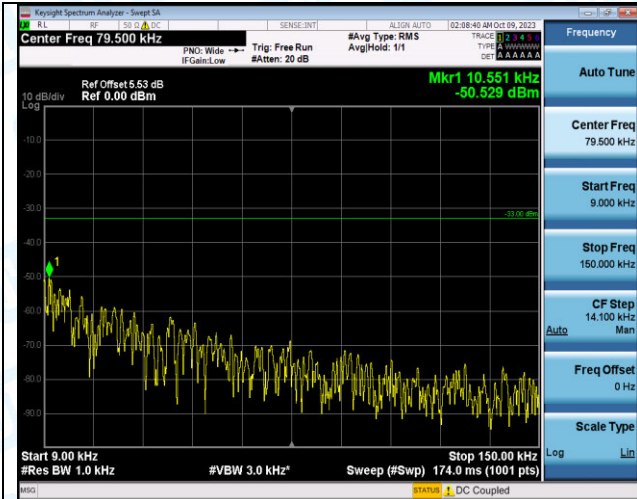

Band12_1.4MHz_16QAM_23173_6RB#0_0.15~30_0.15~30
30

Band12_1.4MHz_16QAM_23173_6RB#0_30~1000_30~10
00

Band12_1.4MHz_16QAM_23173_6RB#0_1000~3000_10
00~3000

Band12_1.4MHz_16QAM_23173_6RB#0_3000~10000_30
00~10000