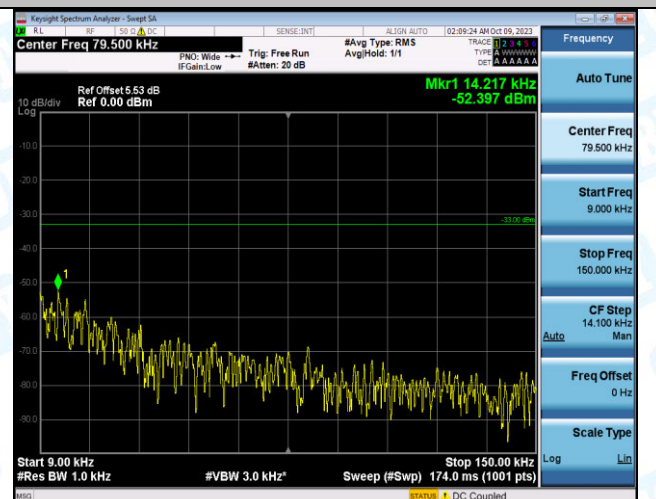

Band12_3MHz_QPSK_23025_1RB#0_0.009~0.15_0.009
~0.15

Band12_3MHz_QPSK_23025_1RB#0_0.15~30_0.15~30

Band12_3MHz_QPSK_23025_1RB#0_30~1000_30~1000

Band12_3MHz_QPSK_23025_1RB#0_1000~3000_1000~3000

Band12_3MHz_QPSK_23025_1RB#0_3000~10000_3000
~10000