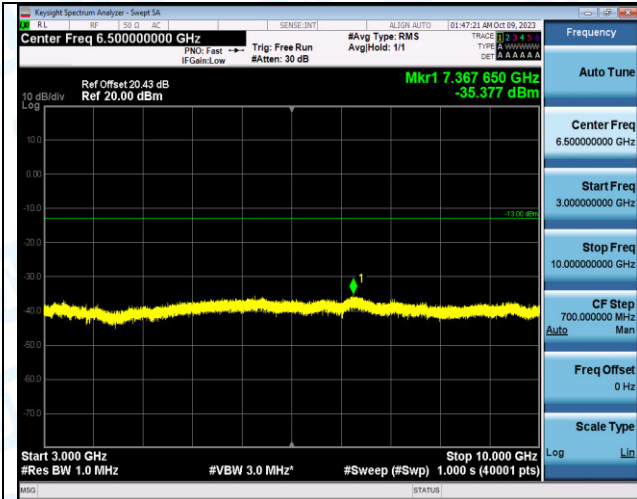

Band12_1.4MHz_QPSK_23095_1RB#0_0.009~0.15_0.00
9~0.15

Band12_1.4MHz_QPSK_23095_1RB#0_0.15~30_0.15~30

Band12_1.4MHz_QPSK_23095_1RB#0_30~1000_30~10
00

Band12_1.4MHz_QPSK_23095_1RB#0_1000~3000_1000
~3000

Band12_1.4MHz_QPSK_23095_1RB#0_3000~10000_30
00~10000