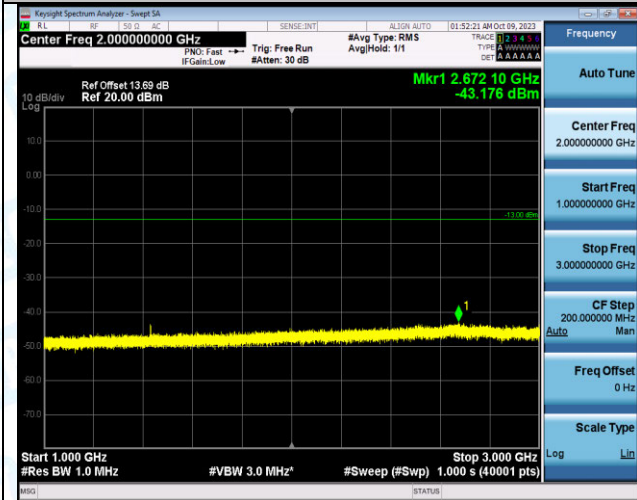

Band12_1.4MHz_16QAM_23173_6RB#0_0.15~30_0.15~30
30

Band12_1.4MHz_16QAM_23173_6RB#0_1000~3000_10
00~3000