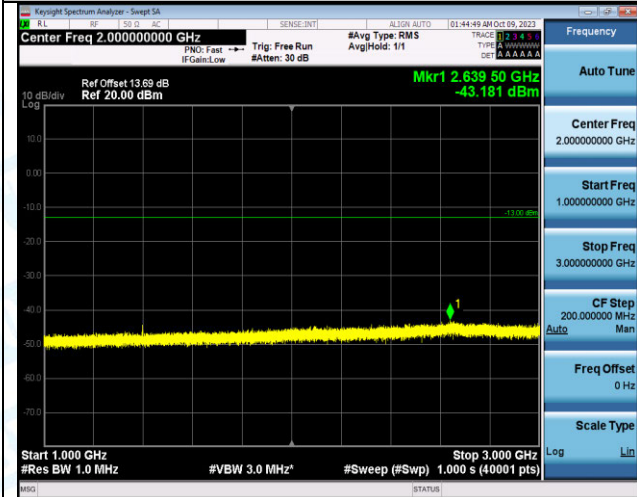

Band12_1.4MHz_16QAM_23017_1RB#0_0.15~30_0.15~30

Band12_1.4MHz_16QAM_23017_1RB#0_30~1000_30~1000

Band12_1.4MHz_16QAM_23017_1RB#0_1000~3000_1000~3000

Band12_1.4MHz_16QAM_23017_1RB#0_3000~10000_3000~10000

Band12_1.4MHz_QPSK_23017_6RB#0_0.009~0.15_0.009~0.15