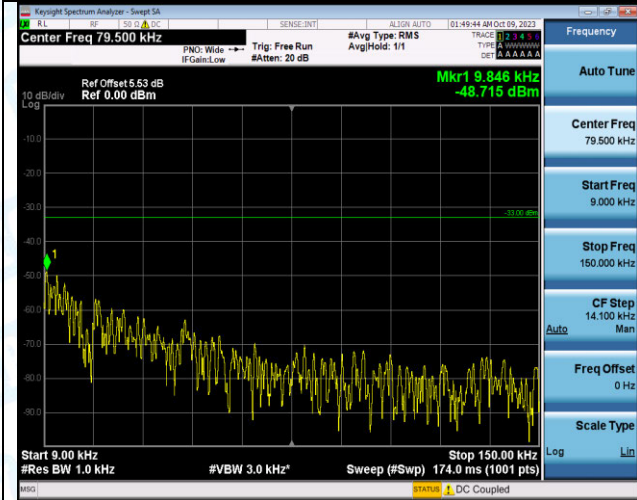

Band12_1.4MHz_16QAM_23095_6RB#0_1000~3000_1000~3000

Band12_1.4MHz_QPSK_23173_1RB#0_0.009~0.15_0.009~0.15