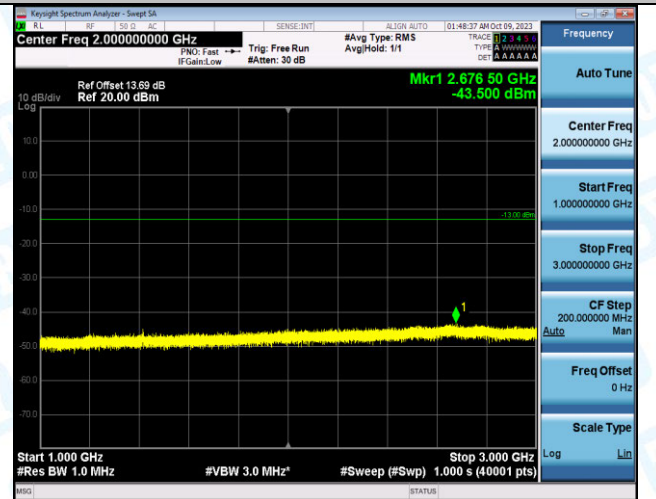

Band12_1.4MHz_16QAM_23095_1RB#0_3000~10000_30
00~10000

Band12_1.4MHz_QPSK_23095_6RB#0_0.009~0.15_0.00
9~0.15

Band12_1.4MHz_QPSK_23095_6RB#0_0.15~30_0.15~30

Band12_1.4MHz_QPSK_23095_6RB#0_30~1000_30~1000
00