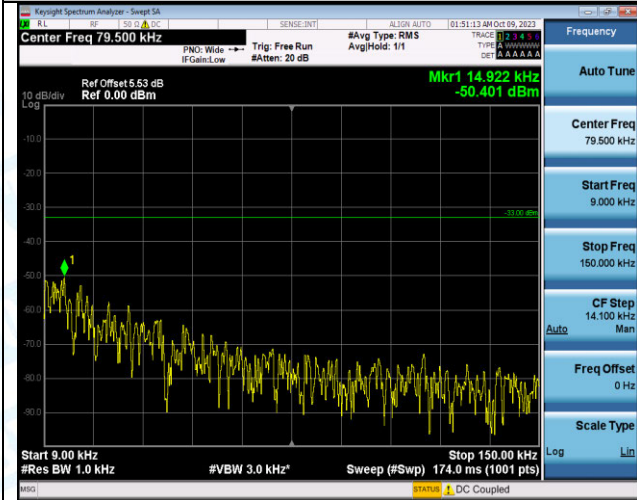

Band12_1.4MHz_16QAM_23173_1RB#0_0.15~30_0.15~30

Band12_1.4MHz_16QAM_23173_1RB#0_30~1000_30~10

Band12_1.4MHz_16QAM_23173_1RB#0_1000~3000_10
00~3000

Band12_1.4MHz_16QAM_23173_1RB#0_3000~10000_30
00~10000

Band12_1.4MHz_QPSK_23173_6RB#0_0.009~0.15_0.00
9~0.15