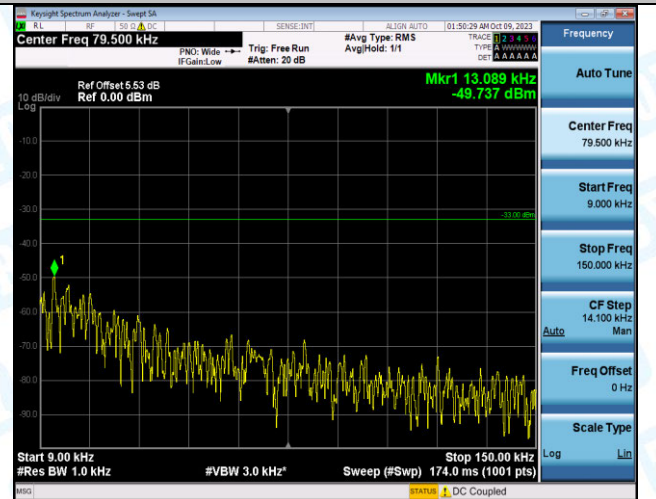

Band12_1.4MHz_QPSK_23173_1RB#0_0.15~30_0.15~30

Band12_1.4MHz_QPSK_23173_1RB#0_30~1000_30~1000

Band12_1.4MHz_QPSK_23173_1RB#0_1000~3000_1000~3000

Band12_1.4MHz_QPSK_23173_1RB#0_3000~10000_30~10000

Band12_1.4MHz_16QAM_23173_1RB#0_0.009~0.15_0.009~0.15