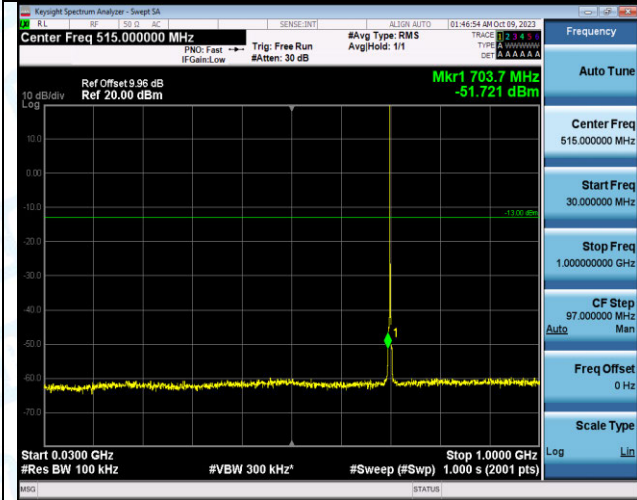

Band12_1.4MHz_QPSK_23095_1RB#0_0.009~0.15_0.00
9~0.15

Band12_1.4MHz_QPSK_23095_1RB#0_30~1000_30~10
00