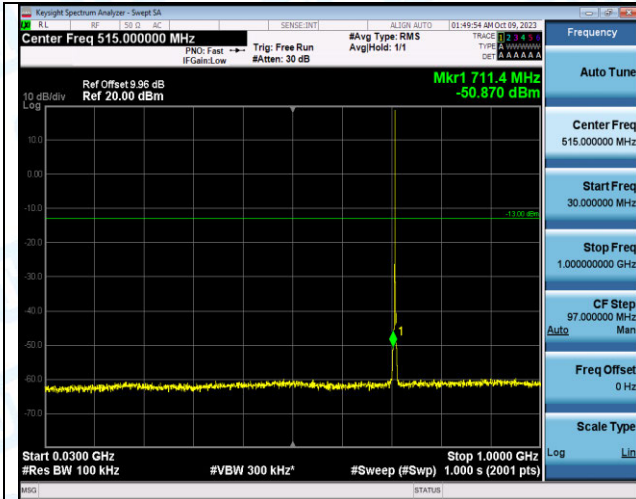

Band12_1.4MHz_QPSK_23173_1RB#0_0.009~0.15_0.009~0.15

Band12_1.4MHz_QPSK_23173_1RB#0_30~1000_30~1000