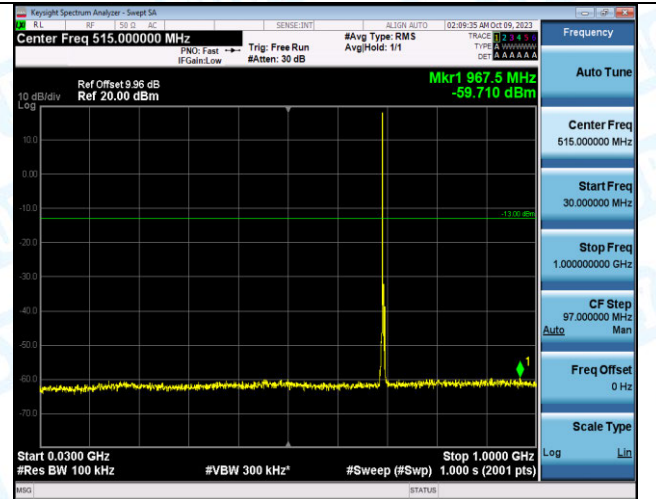

Band12_3MHz_16QAM_23025_1RB#0_0.009~0.15_0.009
~0.15

Band12_3MHz_16QAM_23025_1RB#0_515.000000 MHz
0