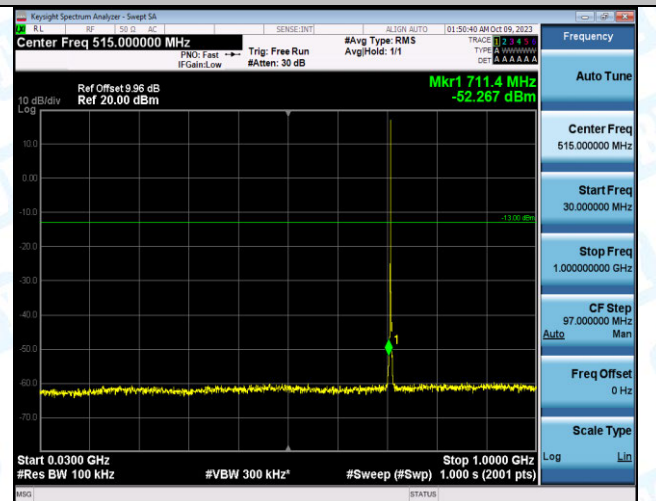

Band12_1.4MHz_16QAM_23173_1RB#0_0.009~0.15_0.009~0.15

Band12_1.4MHz_16QAM_23173_1RB#0_30~1000_30~10