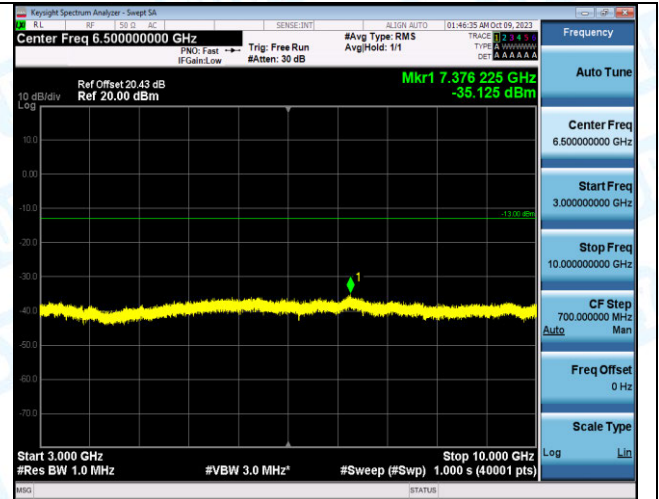

Band12_1.4MHz_16QAM_23017_6RB#0_30~1000_30~10
00

Band12_1.4MHz_16QAM_23017_6RB#0_3000~10000_30
00~10000