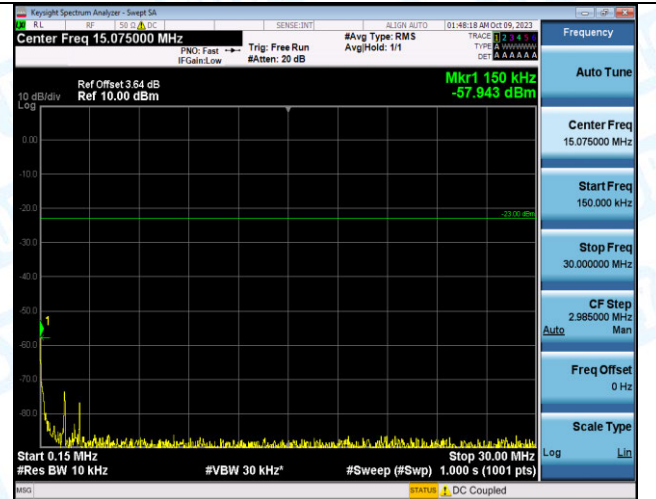

Band12_1.4MHz_16QAM_23095_1RB#0_3000~10000_30
00~10000

Band12_1.4MHz_QPSK_23095_6RB#0_0.15~30_0.15~30