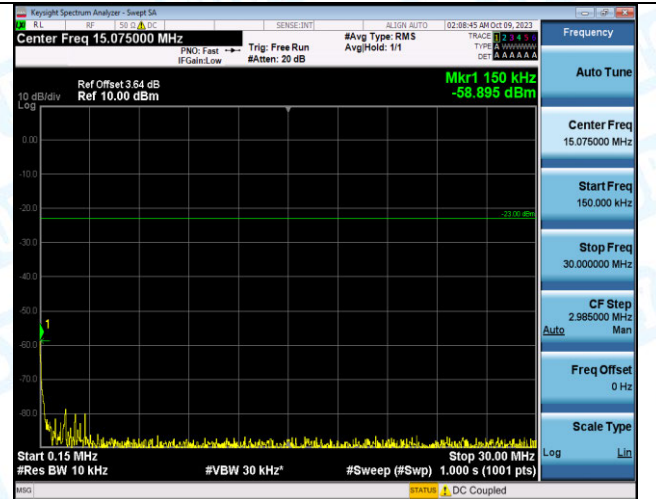

Band12_1.4MHz_16QAM_23173_6RB#0_3000~10000_30
00~10000

Band12_3MHz_QPSK_23025_1RB#0_0.15~30_0.15~30