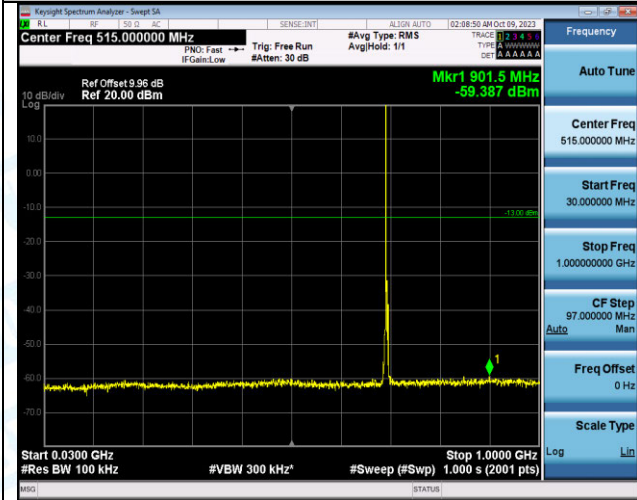

Band12_3MHz_QPSK_23025_1RB#0_0.009~0.15_0.009
~0.15

Band12_3MHz_QPSK_23025_1RB#0_30~1000_30~1000