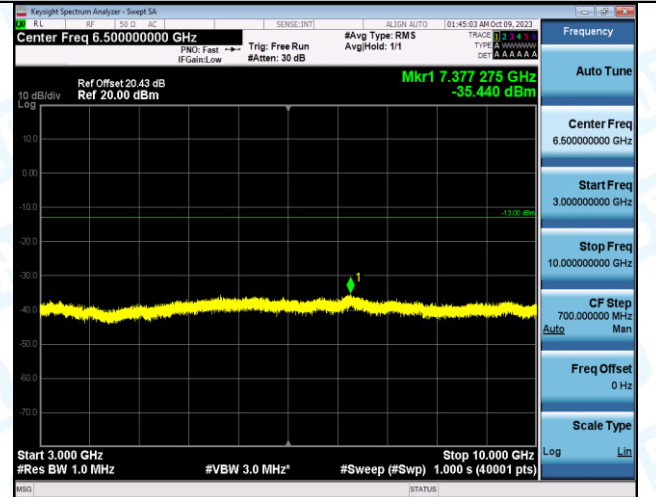

Band12_1.4MHz_16QAM_23017_1RB#0_0.15~30_0.15~30

Band12_1.4MHz_16QAM_23017_1RB#0_30~1000_30~1000

Band12_1.4MHz_16QAM_23017_1RB#0_1000~3000_1000~3000

Band12_1.4MHz_16QAM_23017_1RB#0_3000~10000_3000~10000

Band12_1.4MHz_QPSK_23017_6RB#0_0.009~0.15_0.009~0.15