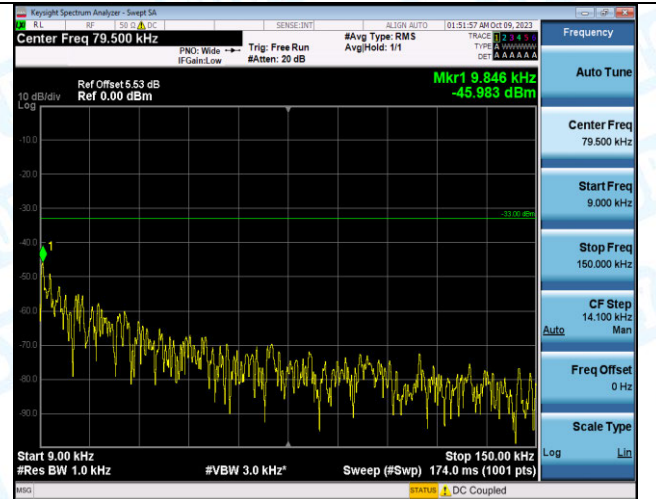

Band12_1.4MHz_QPSK_23173_6RB#0_0.15~30_0.15~30

Band12_1.4MHz_QPSK_23173_6RB#0_30~1000_30~10
00

Band12_1.4MHz_QPSK_23173_6RB#0_1000~3000_1000
~3000

Band12_1.4MHz_QPSK_23173_6RB#0_3000~10000_30
00~10000

Band12_1.4MHz_16QAM_23173_6RB#0_0.009~0.15_0.0
09~0.15