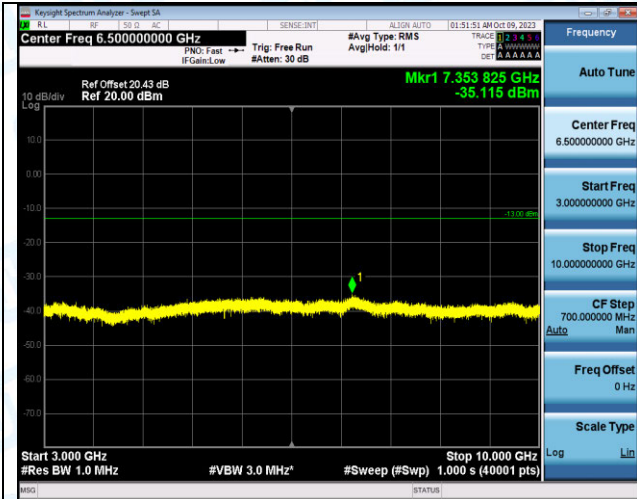

Band12_1.4MHz_QPSK_23173_6RB#0_30~1000_30~10
00

Band12_1.4MHz_QPSK_23173_6RB#0_3000~10000_30
00~10000