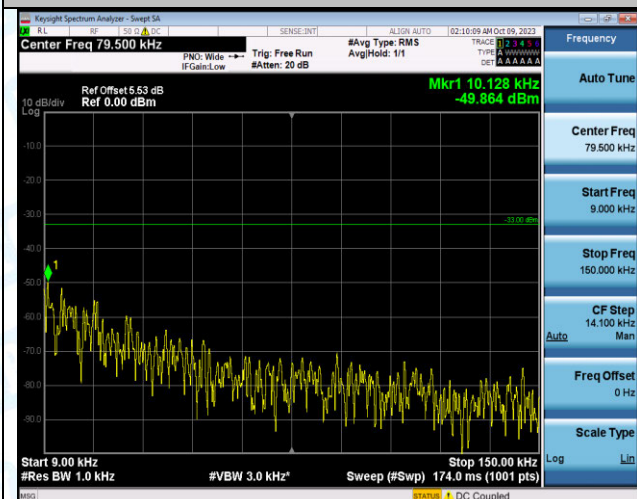

Band12_3MHz_16QAM_23025_1RB#0_0.009~0.15_0.009
~0.15

Band12_3MHz_16QAM_23025_1RB#0_0.15~30_0.15~30

Band12_3MHz_16QAM_23025_1RB#0_515.000000 MHz
0

Band12_3MHz_16QAM_23025_1RB#0_1000~3000_1000~3000

Band12_3MHz_16QAM_23025_1RB#0_3000~10000_3000~10000