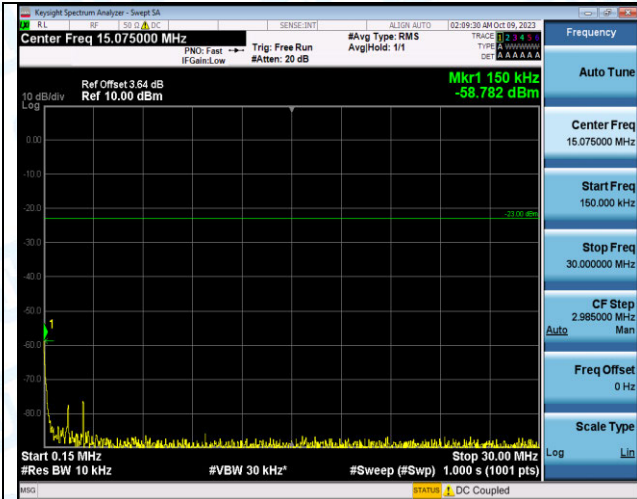

Band12_3MHz_QPSK_23025_1RB#0_3000~10000_3000
~10000

Band12_3MHz_16QAM_23025_1RB#0_0.15~30_0.15~30