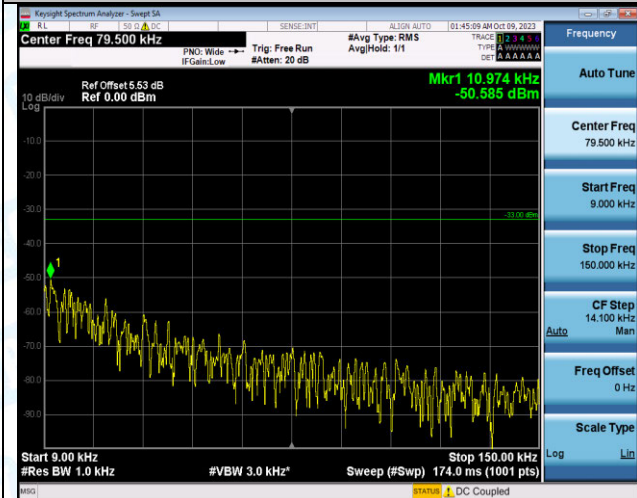

Band12_1.4MHz_16QAM_23017_1RB#0_0.15~30_0.15~30

Band12_1.4MHz_16QAM_23017_1RB#0_30~1000_30~1000

Band12_1.4MHz_16QAM_23017_1RB#0_1000~3000_1000~3000

Band12_1.4MHz_16QAM_23017_1RB#0_3000~10000_3000~10000

Band12_1.4MHz_QPSK_23017_6RB#0_0.009~0.15_0.009~0.15