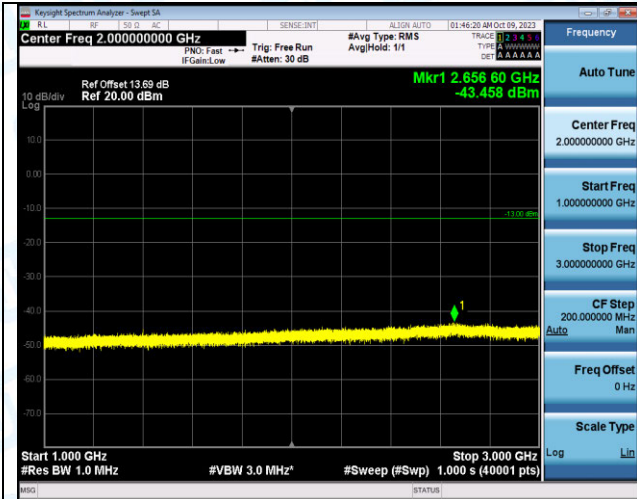

Band12_1.4MHz_16QAM_23017_6RB#0_0.15~30_0.15~
30

Band12_1.4MHz_16QAM_23017_6RB#0_1000~3000_10
00~3000