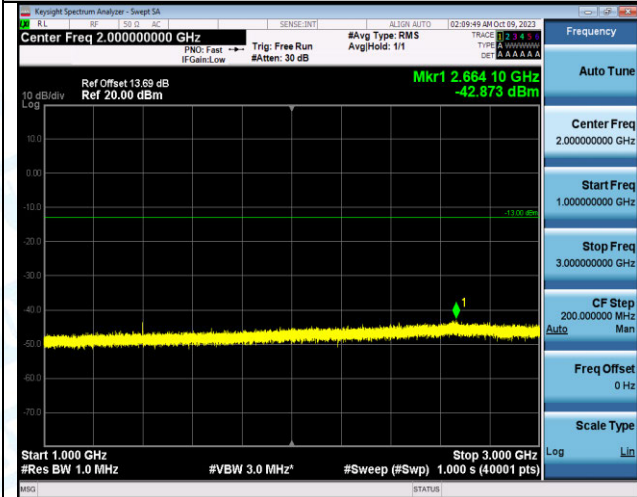

Band12_3MHz_16QAM_23025_1RB#0_0.15~30_0.15~30

Band12_3MHz_16QAM_23025_1RB#0_1000~3000_1000~3000