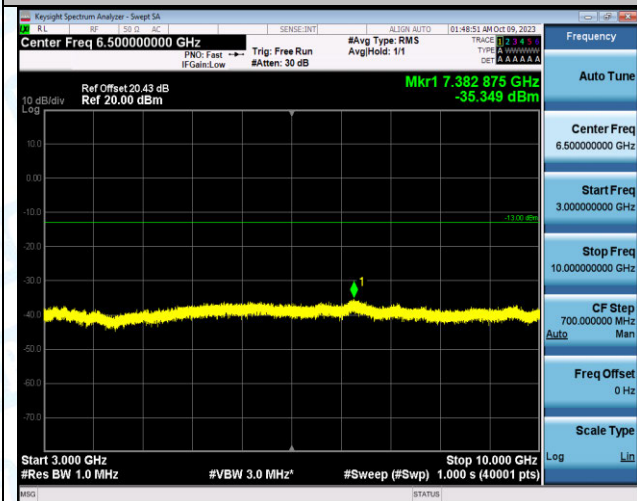

Band12_1.4MHz_QPSK_23095_6RB#0_30~1000_30~1000
00

Band12_1.4MHz_QPSK_23095_6RB#0_3000~10000_3000~10000
00~10000