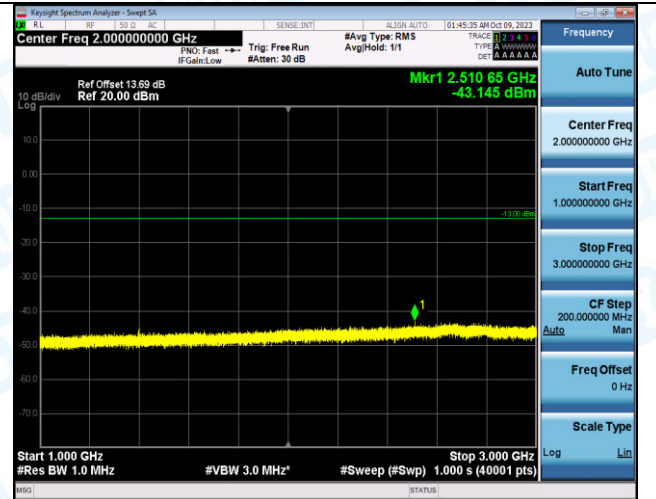

Band12_1.4MHz_QPSK_23017_6RB#0_0.15~30_0.15~30

Band12_1.4MHz_QPSK_23017_6RB#0_1000~3000_1000
~3000