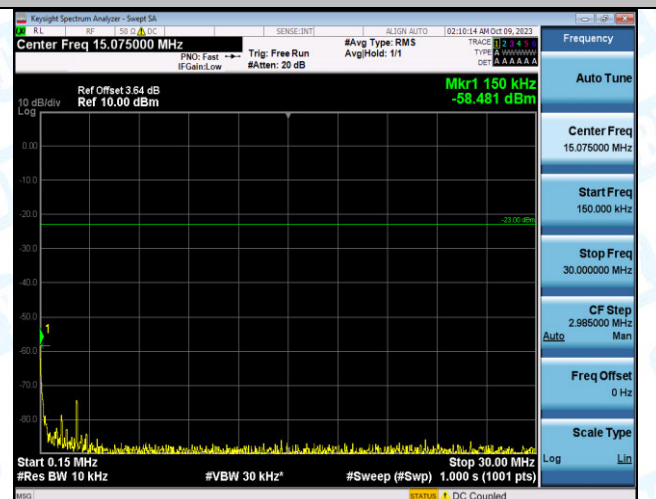

Band12_3MHz_16QAM_23025_1RB#0_3000~10000_3000~10000

Band12_3MHz_QPSK_23025_15RB#0_0.15~30_0.15~30