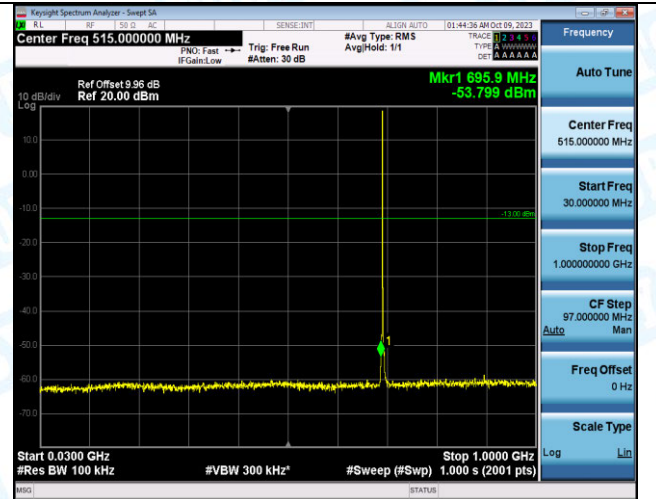

Band12_1.4MHz_16QAM_23017_1RB#0_0.15~30_0.15~30

Band12_1.4MHz_16QAM_23017_1RB#0_30~1000_30~1000

Band12_1.4MHz_16QAM_23017_1RB#0_1000~3000_1000~3000

Band12_1.4MHz_16QAM_23017_1RB#0_3000~10000_3000~10000

Band12_1.4MHz_QPSK_23017_6RB#0_0.009~0.15_0.009~0.15