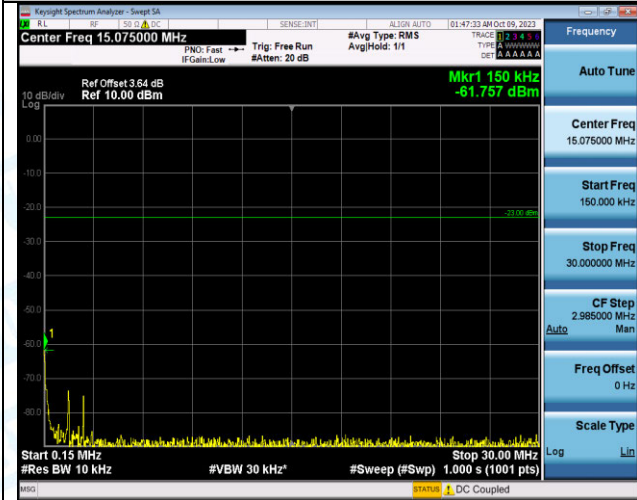

Band12_1.4MHz_QPSK_23095_1RB#0_3000~10000_30
00~10000

Band12_1.4MHz_16QAM_23095_1RB#0_0.15~30_0.15~30
30