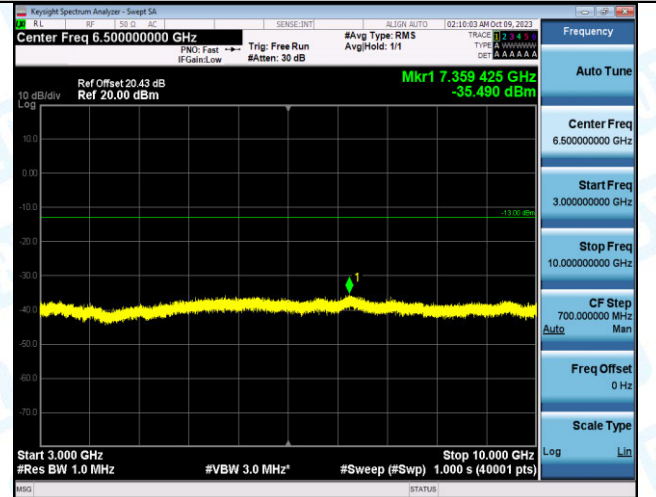

Band12_3MHz_16QAM_23025_1RB#0_0.009~0.15_0.009
~0.15

Band12_3MHz_16QAM_23025_1RB#0_0.15~30_0.15~30

Band12_3MHz_16QAM_23025_1RB#0_515.000000 MHz
0

Band12_3MHz_16QAM_23025_1RB#0_1000~3000_1000~3000

Band12_3MHz_16QAM_23025_1RB#0_3000~10000_3000~10000