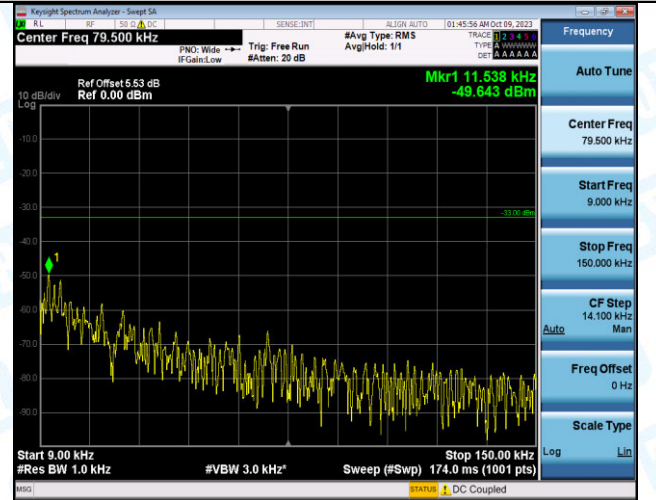

Band12_1.4MHz_QPSK_23017_6RB#0_0.15~30_0.15~30

Band12_1.4MHz_QPSK_23017_6RB#0_30~1000_30~10
00

Band12_1.4MHz_QPSK_23017_6RB#0_1000~3000_1000
~3000

Band12_1.4MHz_QPSK_23017_6RB#0_3000~10000_30
00~10000

Band12_1.4MHz_16QAM_23017_6RB#0_0.009~0.15_0.0
09~0.15