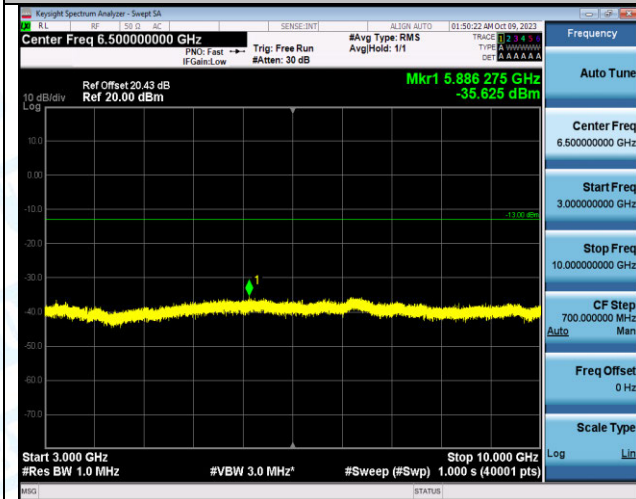

Band12_1.4MHz_QPSK_23173_1RB#0_30~1000_30~1000

Band12_1.4MHz_QPSK_23173_1RB#0_3000~10000_30~10000