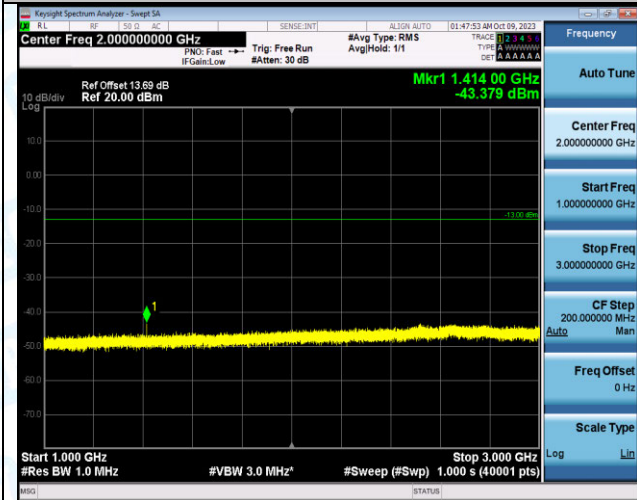

Band12_1.4MHz_16QAM_23095_1RB#0_0.15~30_0.15~30
30

Band12_1.4MHz_16QAM_23095_1RB#0_1000~3000_10
00~3000