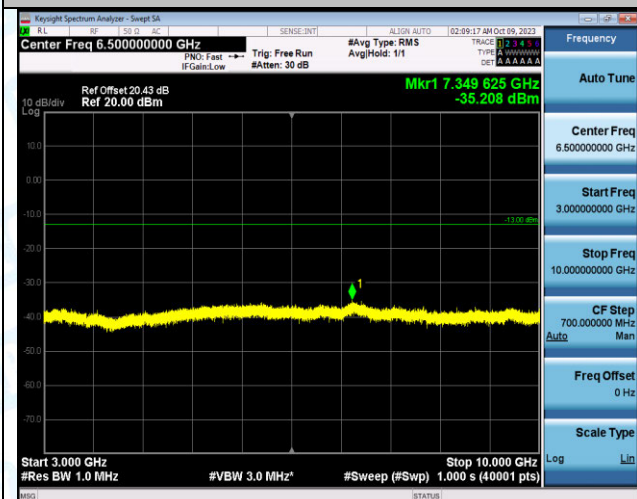

Band12_3MHz_QPSK_23025_1RB#0_0.009~0.15_0.009
~0.15

Band12_3MHz_QPSK_23025_1RB#0_0.15~30_0.15~30

Band12_3MHz_QPSK_23025_1RB#0_30~1000_30~1000

Band12_3MHz_QPSK_23025_1RB#0_1000~3000_1000~3000

Band12_3MHz_QPSK_23025_1RB#0_3000~10000_3000
~10000