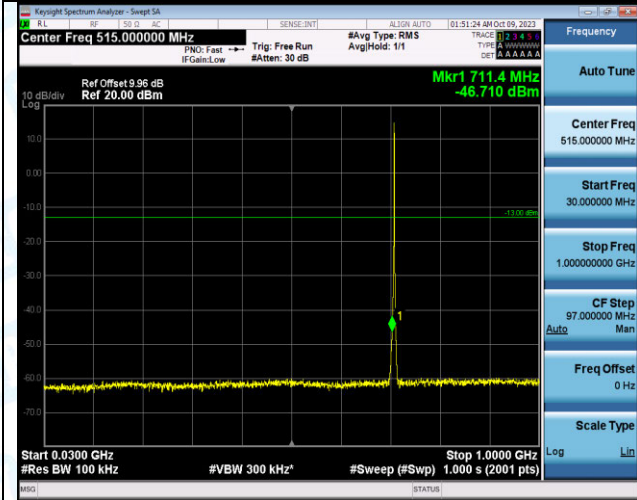

Band12_1.4MHz_QPSK_23173_6RB#0_0.009~0.15_0.00
9~0.15

Band12_1.4MHz_QPSK_23173_6RB#0_30~1000_30~10
00