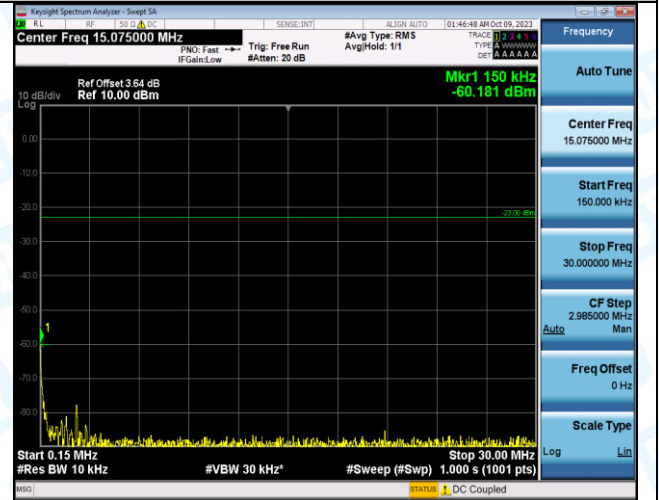

Band12_1.4MHz_16QAM_23017_6RB#0_3000~10000_30
00~10000

Band12_1.4MHz_QPSK_23095_1RB#0_0.15~30_0.15~30