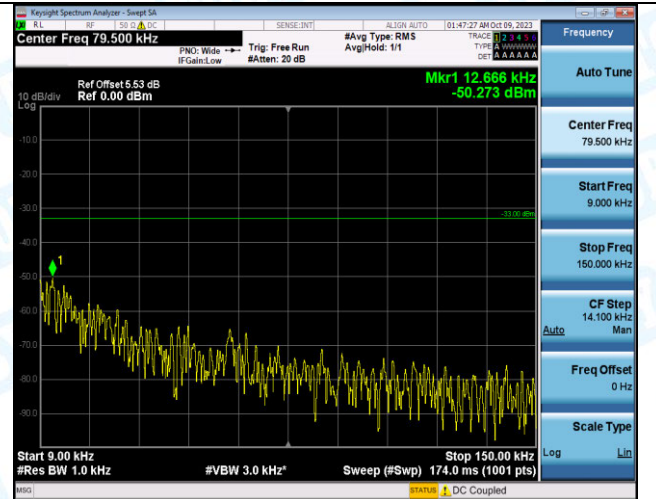

Band12_1.4MHz_QPSK_23095_1RB#0_0.009~0.15_0.00
9~0.15

Band12_1.4MHz_QPSK_23095_1RB#0_0.15~30_0.15~30

Band12_1.4MHz_QPSK_23095_1RB#0_30~1000_30~10
00

Band12_1.4MHz_QPSK_23095_1RB#0_1000~3000_1000
~3000

Band12_1.4MHz_QPSK_23095_1RB#0_3000~10000_30
00~10000