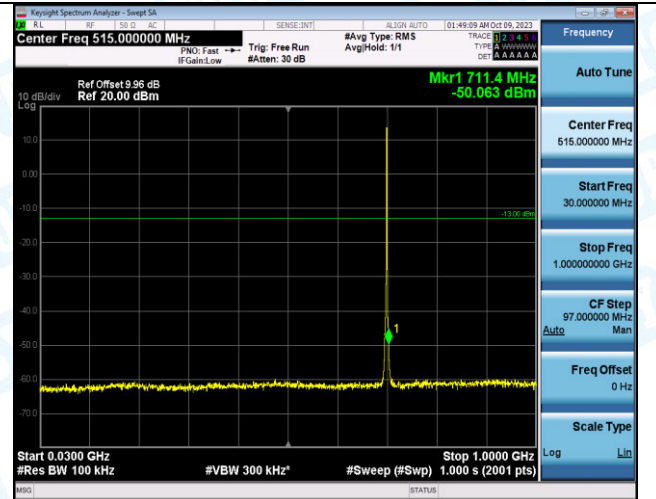

Band12_1.4MHz_QPSK_23095_6RB#0_1000~3000_1000
~3000

Band12_1.4MHz_QPSK_23095_6RB#0_3000~10000_3000~10000
00~10000

Band12_1.4MHz_16QAM_23095_6RB#0_0.009~0.15_0.00
09~0.15

Band12_1.4MHz_16QAM_23095_6RB#0_0.15~30_0.15~30