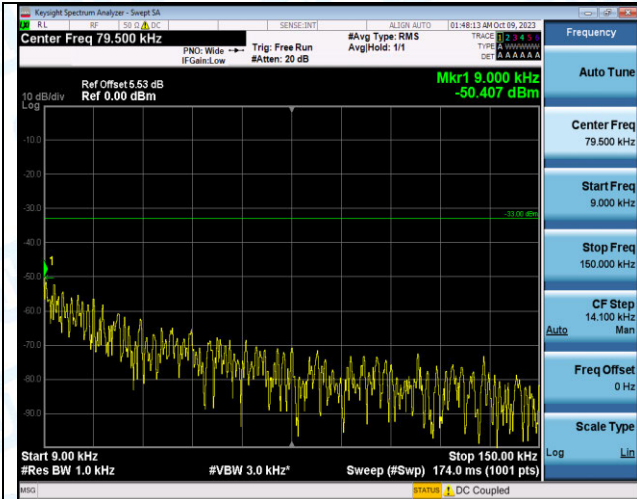

Band12_1.4MHz_16QAM_23095_1RB#0_1000~3000_10
00~3000

Band12_1.4MHz_QPSK_23095_6RB#0_0.009~0.15_0.00
9~0.15