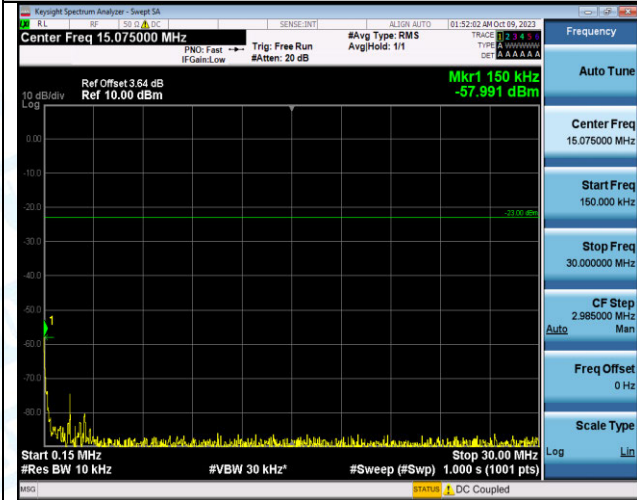

Band12_1.4MHz_QPSK_23173_6RB#0_0.15~30_0.15~30

Band12_1.4MHz_QPSK_23173_6RB#0_30~1000_30~10
00

Band12_1.4MHz_QPSK_23173_6RB#0_1000~3000_1000
~3000

Band12_1.4MHz_QPSK_23173_6RB#0_3000~10000_30
00~10000

Band12_1.4MHz_16QAM_23173_6RB#0_0.009~0.15_0.0
09~0.15