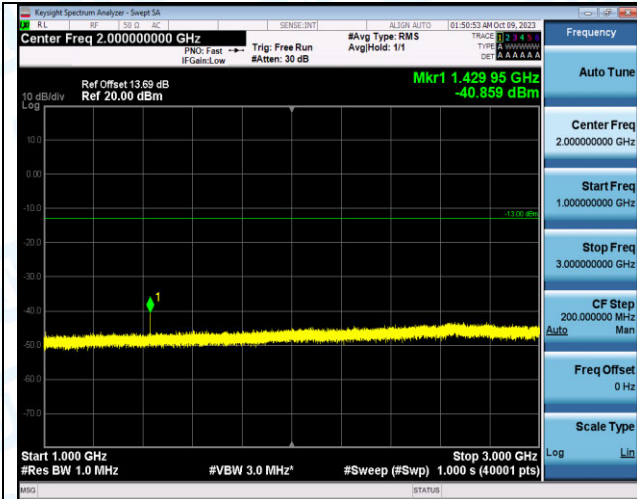

Band12_1.4MHz_16QAM_23173_1RB#0_0.15~30_0.15~30

Band12_1.4MHz_16QAM_23173_1RB#0_1000~3000_10
00~3000