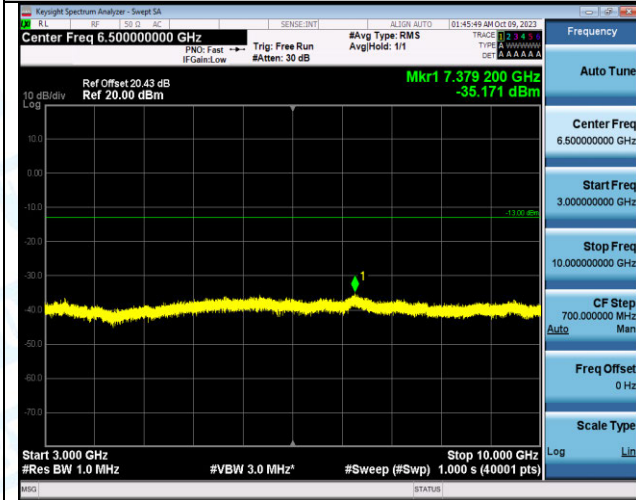

Band12_1.4MHz_QPSK_23017_6RB#0_30~1000_30~10
00

Band12_1.4MHz_QPSK_23017_6RB#0_3000~10000_30
00~10000