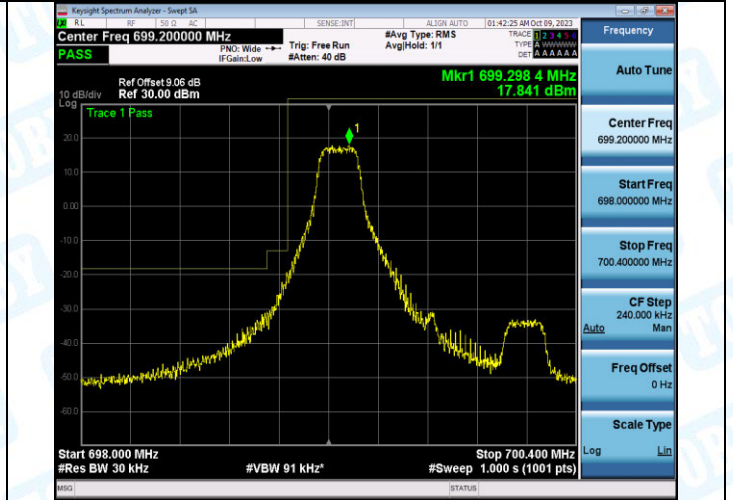

Band12_1.4MHz_16QAM_23017_1RB#0