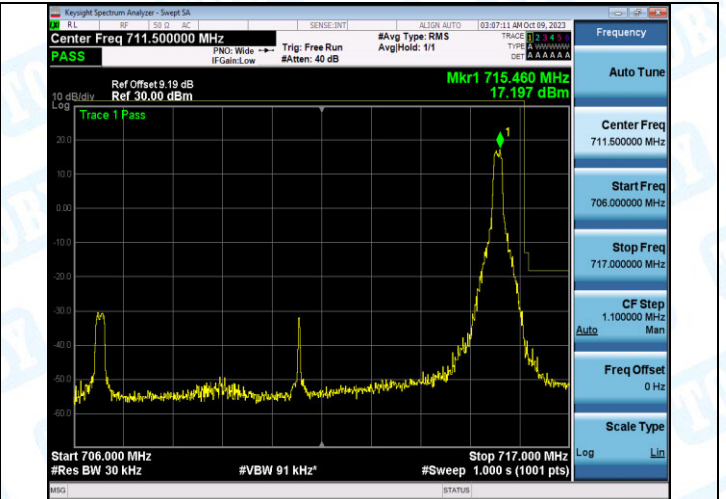

Band12_10MHz_QPSK_23130_1RB#0

Band12_10MHz_16QAM_23130_1RB#0

Band12_10MHz_QPSK_23130_1RB#49

Band12_10MHz_16QAM_23130_1RB#49

Band12_10MHz_QPSK_23060_50RB#0

Band12_10MHz_QPSK_23130_50RB#0

5: Conducted Spurious Emission