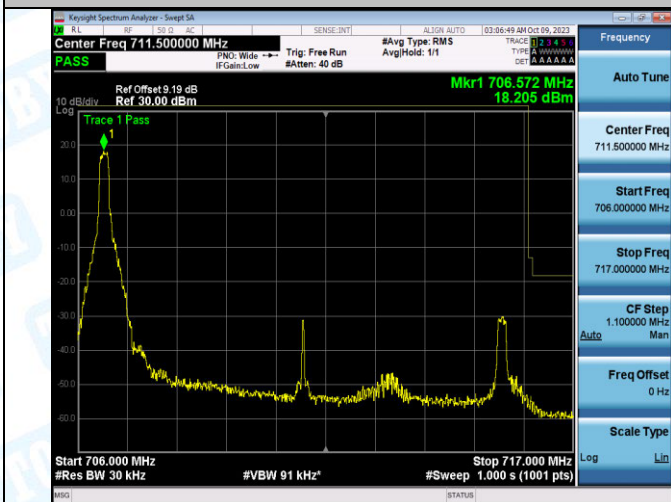

Band12_10MHz_QPSK_23130_1RB#0

Band12_10MHz_16QAM_23130_1RB#0

Band12_10MHz_QPSK_23130_1RB#49

Band12_10MHz_16QAM_23130_1RB#49

Band12_10MHz_QPSK_23060_50RB#0

Band12_10MHz_QPSK_23130_50RB#0

5: Conducted Spurious Emission