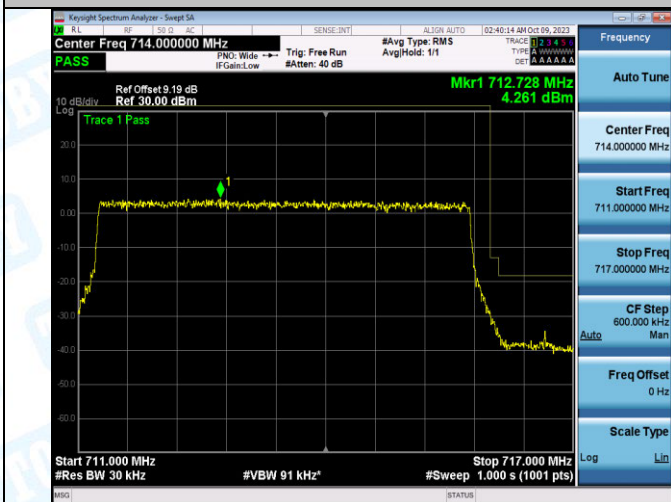

Band12_5MHz_QPSK_23155_25RB#0