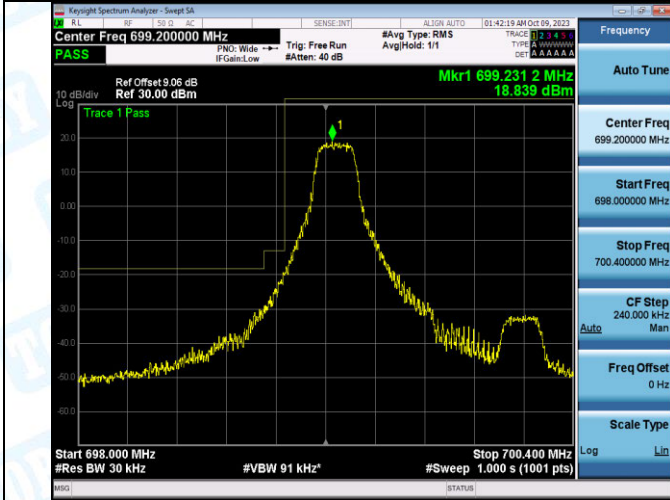

Test Graphs

Band12_1.4MHz_QPSK_23017_1RB#0