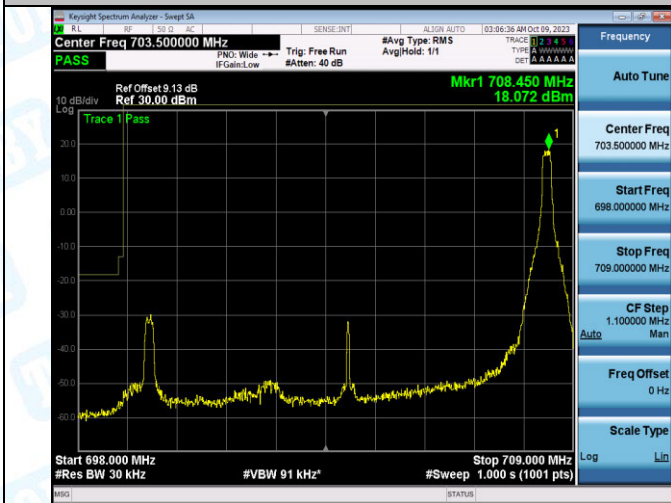

Band12_10MHz_QPSK_23060_1RB#49