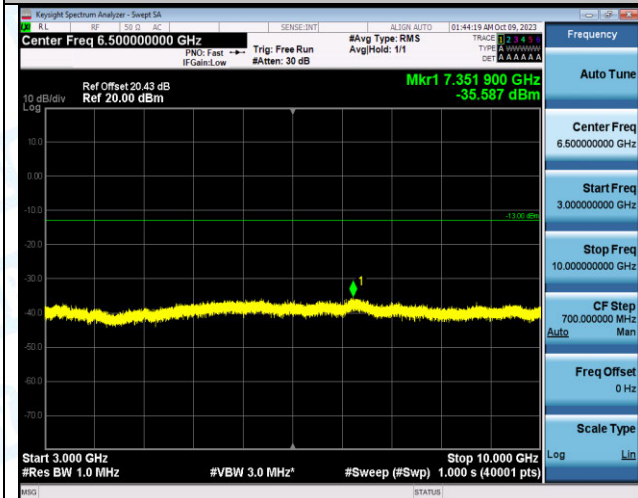

Test Graphs

Band12_1.4MHz_QPSK_23017_1RB#0_0.009~0.15_0.00
9~0.15

Band12_1.4MHz_QPSK_23017_1RB#0_0.15~30_0.15~30

Band12_1.4MHz_QPSK_23017_1RB#0_30~1000_30~1000

Band12_1.4MHz_QPSK_23017_1RB#0_1000~3000_1000~3000