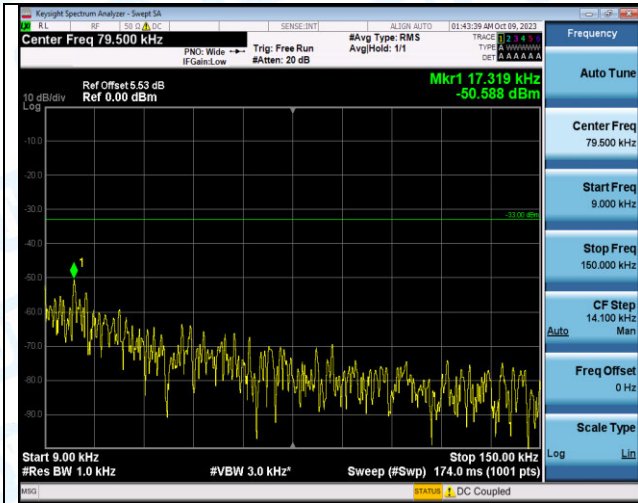

Test Graphs

Band12_1.4MHz_QPSK_23017_1RB#0_0.009~0.15_0.00
9~0.15