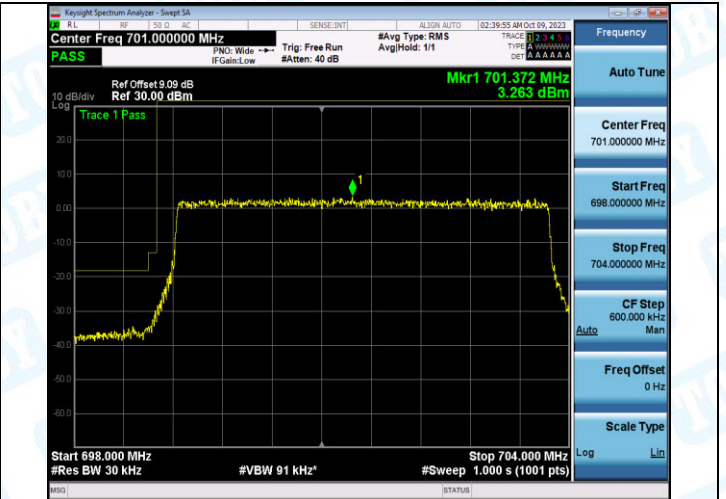

Band12_5MHz_16QAM_23035_25RB#0