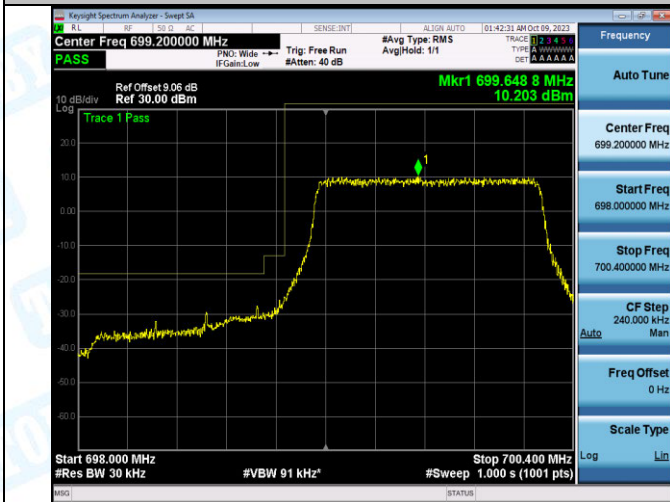

Band12_1.4MHz_QPSK_23017_6RB#0