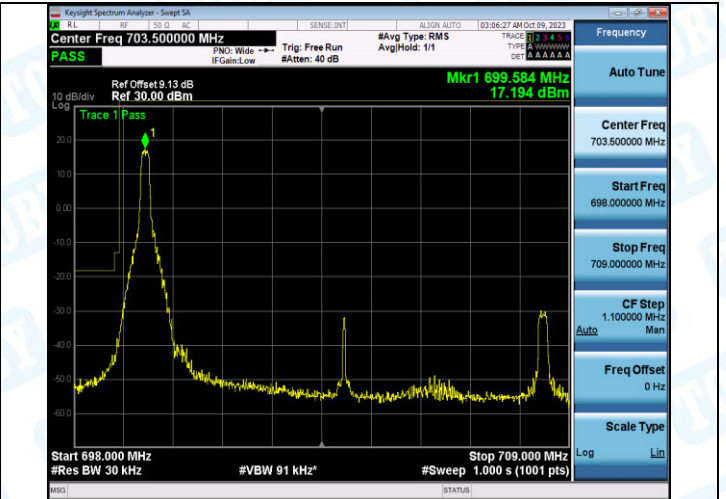

Band12_10MHz_16QAM_23060_1RB#0