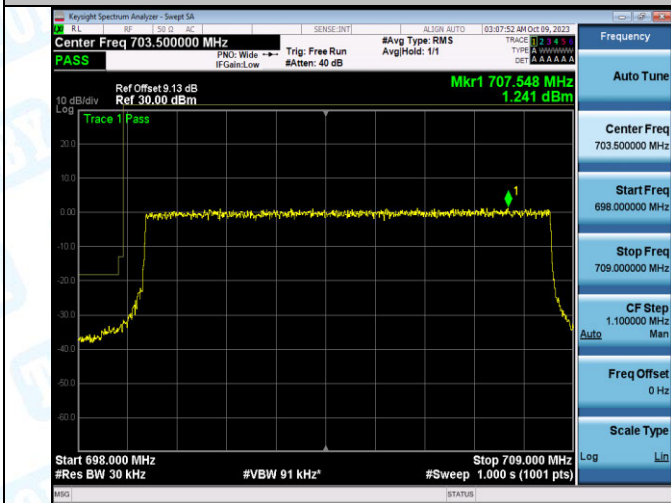

Band12_10MHz_QPSK_23130_1RB#0

Band12_10MHz_16QAM_23130_1RB#0

Band12_10MHz_QPSK_23130_1RB#49

Band12_10MHz_16QAM_23130_1RB#49

Band12_10MHz_QPSK_23060_50RB#0

Band12_10MHz_QPSK_23130_50RB#0

5: Conducted Spurious Emission