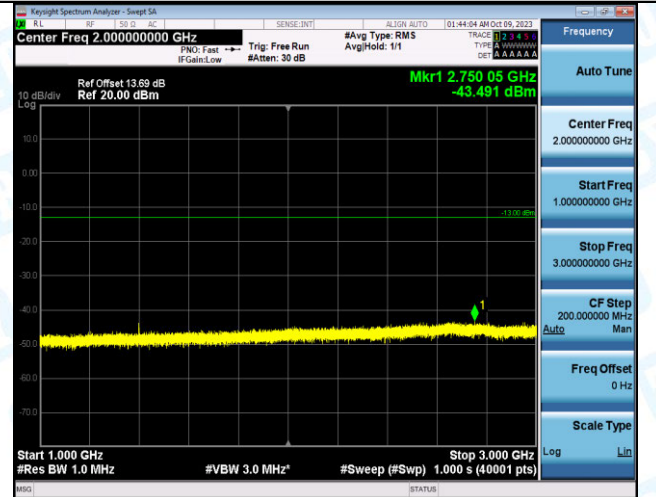

Test Graphs

Band12_1.4MHz_QPSK_23017_1RB#0_0.009~0.15_0.00
9~0.15

Band12_1.4MHz_QPSK_23017_1RB#0_0.15~30_0.15~30

Band12_1.4MHz_QPSK_23017_1RB#0_30~1000_30~1000

Band12_1.4MHz_QPSK_23017_1RB#0_1000~3000_1000~3000