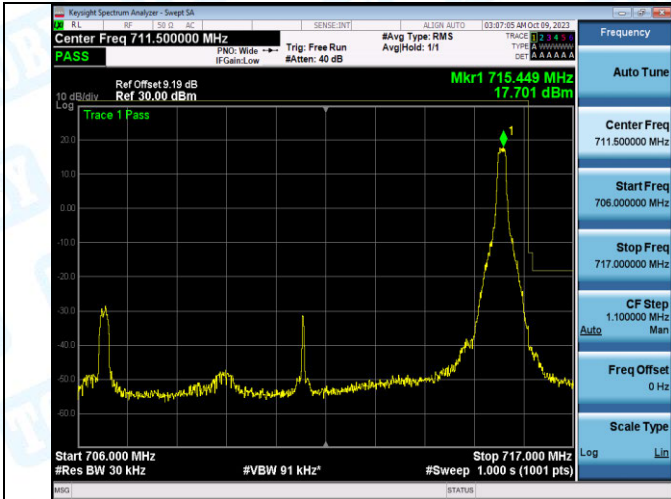

Band12_10MHz_QPSK_23130_1RB#0

Band12_10MHz_16QAM_23130_1RB#0

Band12_10MHz_QPSK_23130_1RB#49

Band12_10MHz_16QAM_23130_1RB#49

Band12_10MHz_QPSK_23060_50RB#0

Band12_10MHz_QPSK_23130_50RB#0

5: Conducted Spurious Emission