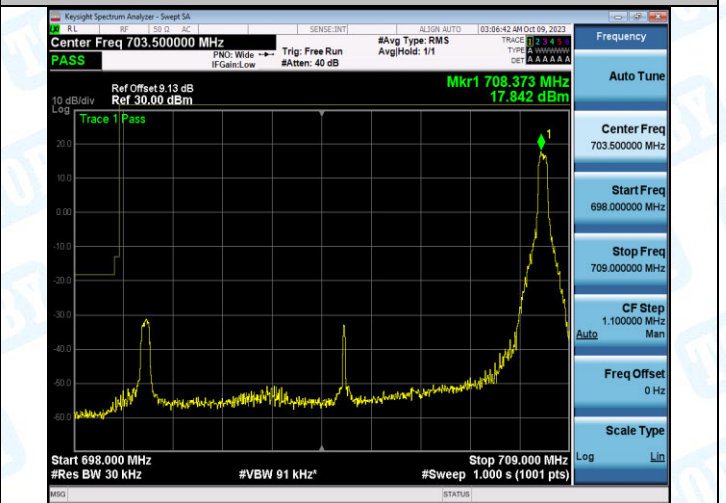

Band12_10MHz_16QAM_23060_1RB#49