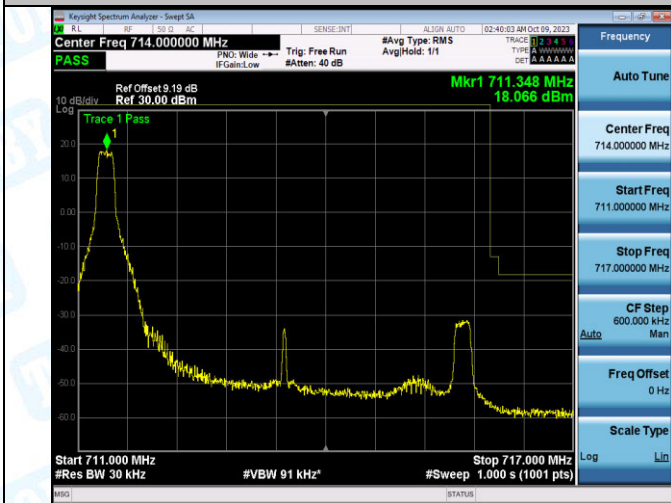

Band12_5MHz_QPSK_23155_1RB#0