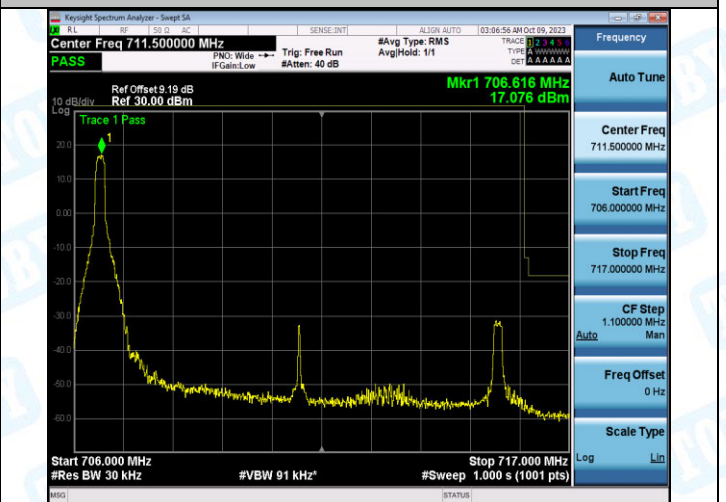

Band12_10MHz_QPSK_23130_1RB#0

Band12_10MHz_16QAM_23130_1RB#0

Band12_10MHz_QPSK_23130_1RB#49

Band12_10MHz_16QAM_23130_1RB#49

Band12_10MHz_QPSK_23060_50RB#0

Band12_10MHz_QPSK_23130_50RB#0

5: Conducted Spurious Emission