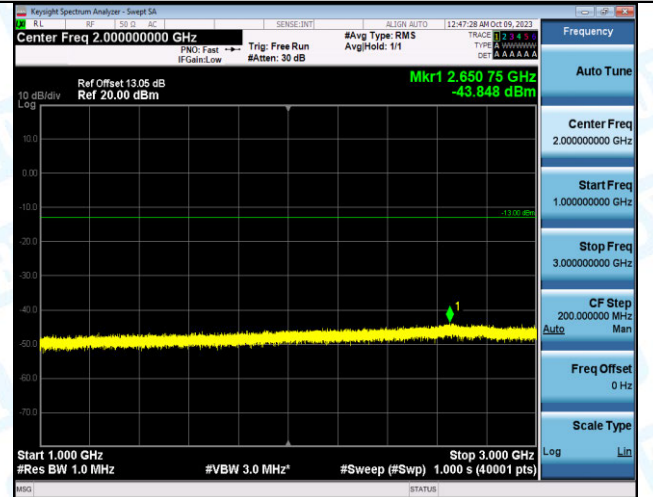

Band4_20MHz_QPSK_20050_100RB#0_1000~3000_100
0~3000