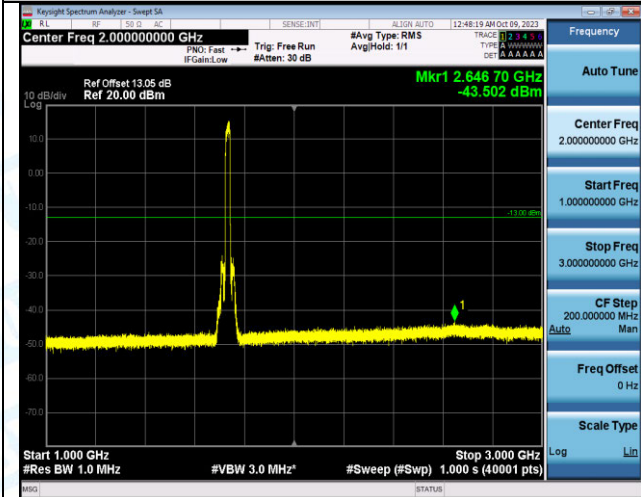

Band4_20MHz_QPSK_20175_100RB#0_1000~3000_1000~3000
0~3000