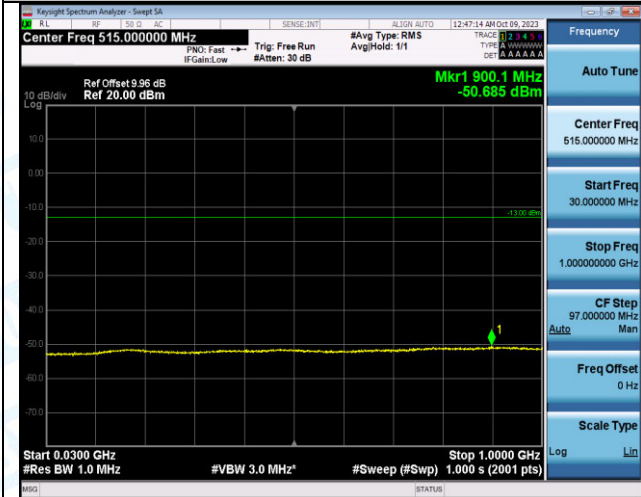

Band4_20MHz_16QAM_20300_1RB#99_0.15~30_0.15~30
0

Band4_20MHz_16QAM_20300_1RB#99_30~1000_30~1000
00

Band4_20MHz_16QAM_20300_1RB#99_1000~3000_100
0~3000

Band4_20MHz_16QAM_20300_1RB#99_3000~20000_30
00~20000

Band4_20MHz_QPSK_20050_100RB#0_0.009~0.15_0.00
9~0.15

Band4_20MHz_QPSK_20050_100RB#0_0.15~30_0.15~3
0

Band4_20MHz_QPSK_20050_100RB#0_30~1000_30~10
00

Band4_20MHz_QPSK_20050_100RB#0_1000~3000_100
0~3000

Band4_20MHz_QPSK_20050_100RB#0_3000~20000_30
00~20000