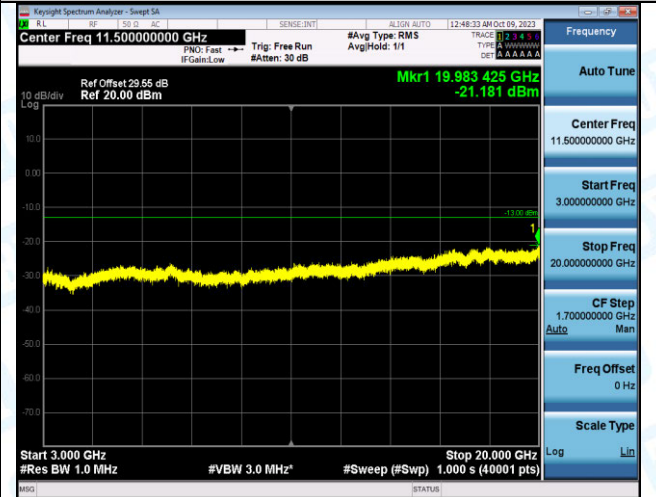

Band4_20MHz_QPSK_20175_100RB#0_0.009~0.15_0.00
9~0.15

Band4_20MHz_QPSK_20175_100RB#0_0.15~30_0.15~3
0

Band4_20MHz_QPSK_20175_100RB#0_30~1000_30~10
00

Band4_20MHz_QPSK_20175_100RB#0_1000~3000_1000~3000
0~3000