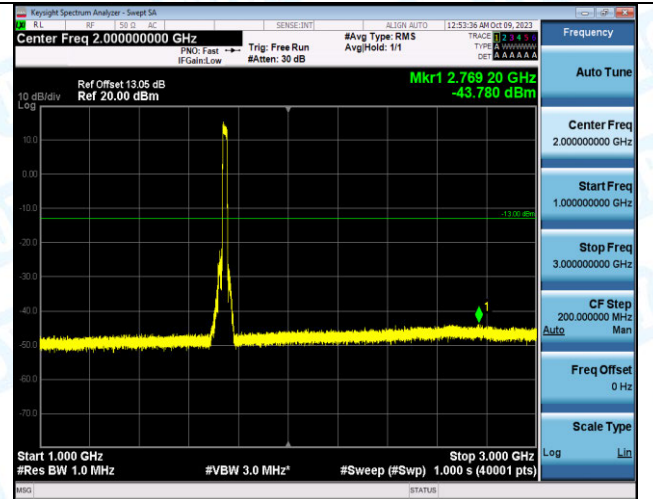

Band4_20MHz_QPSK_20300_100RB#0_1000~3000_1000~3000