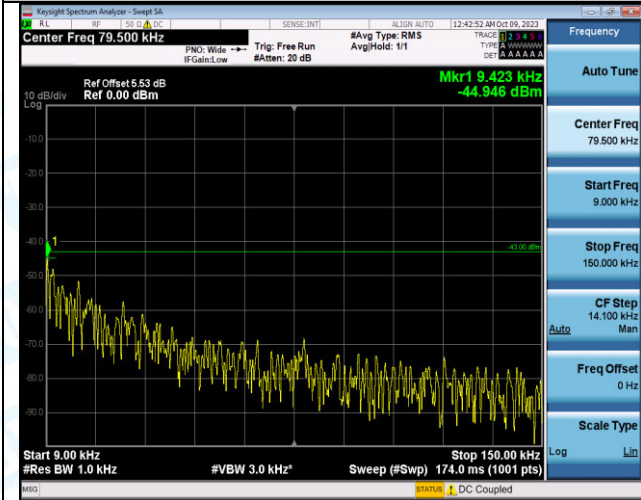

Band4_20MHz_16QAM_20300_1RB#0_1000~3000_1000
~3000

Band4_20MHz_16QAM_20300_1RB#0_3000~20000_3000
0~20000

Band4_20MHz_QPSK_20300_1RB#99_0.009~0.15_0.009
~0.15

Band4_20MHz_QPSK_20300_1RB#99_0.15~30_0.15~30