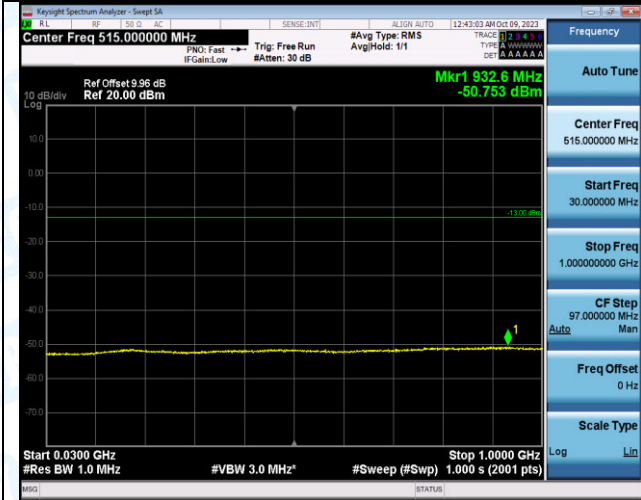

Band4_20MHz_16QAM_20300_1RB#0_1000~3000_1000
~3000

Band4_20MHz_16QAM_20300_1RB#0_3000~20000_3000
0~20000

Band4_20MHz_QPSK_20300_1RB#99_0.009~0.15_0.009
~0.15

Band4_20MHz_QPSK_20300_1RB#99_0.15~30_0.15~30

Band4_20MHz_QPSK_20300_1RB#99_30~1000_30~100
0

Band4_20MHz_QPSK_20300_1RB#99_1000~3000_1000
~3000

Band4_20MHz_QPSK_20300_1RB#99_3000~20000_300
0~20000

Band4_20MHz_16QAM_20300_1RB#99_0.009~0.15_0.00
9~0.15