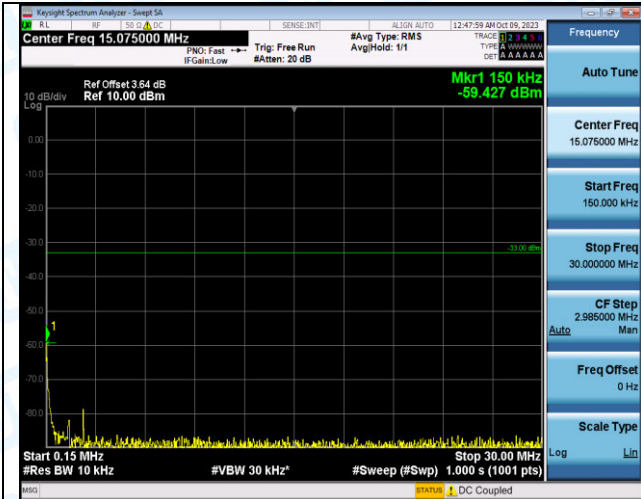

Band4_20MHz_QPSK_20175_100RB#0_0.15~30_0.15~3
0