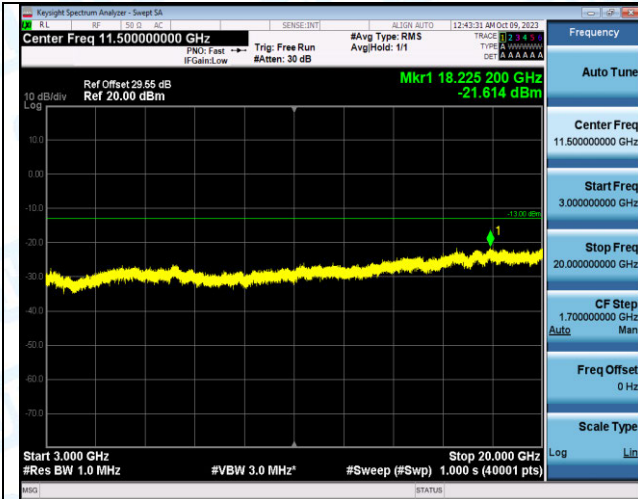

Band4_20MHz_QPSK_20300_1RB#99_3000~20000_300
0~20000