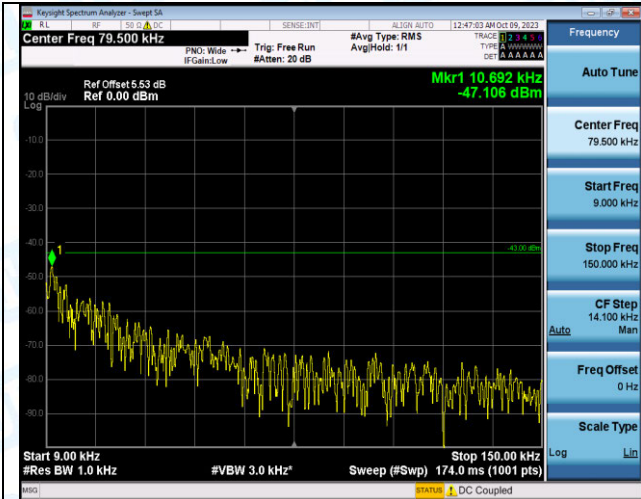

Band4_20MHz_16QAM_20300_1RB#99_0.15~30_0.15~30
0

Band4_20MHz_16QAM_20300_1RB#99_30~1000_30~1000
00

Band4_20MHz_16QAM_20300_1RB#99_1000~3000_100
0~3000

Band4_20MHz_16QAM_20300_1RB#99_3000~20000_30
00~20000