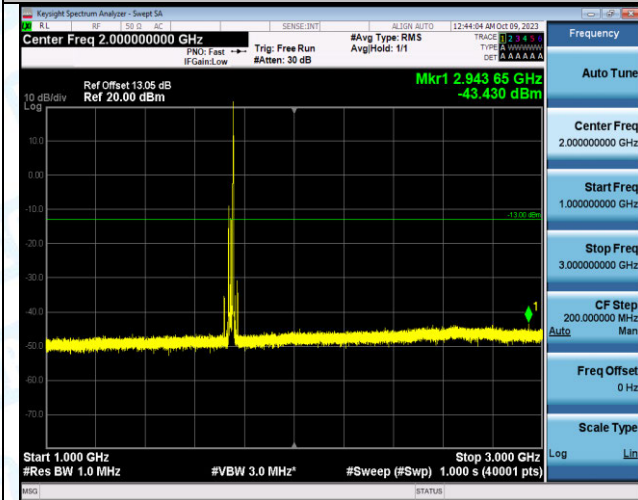

Band4_20MHz_16QAM_20300_1RB#99_1000~3000_100
0~3000