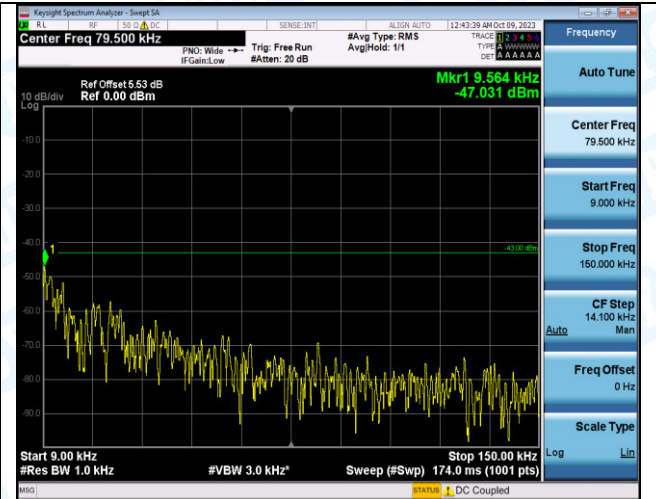

Band4_20MHz_16QAM_20300_1RB#99_0.009~0.15_0.00
9~0.15