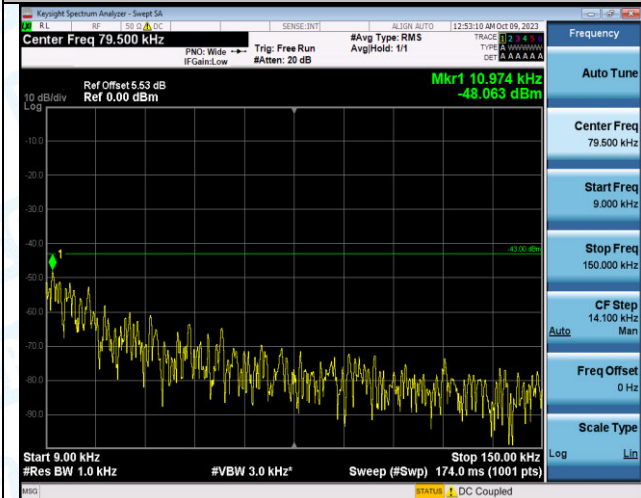

Band4_20MHz_QPSK_20300_100RB#0_0.009~0.15_0.009~0.15
9~0.15