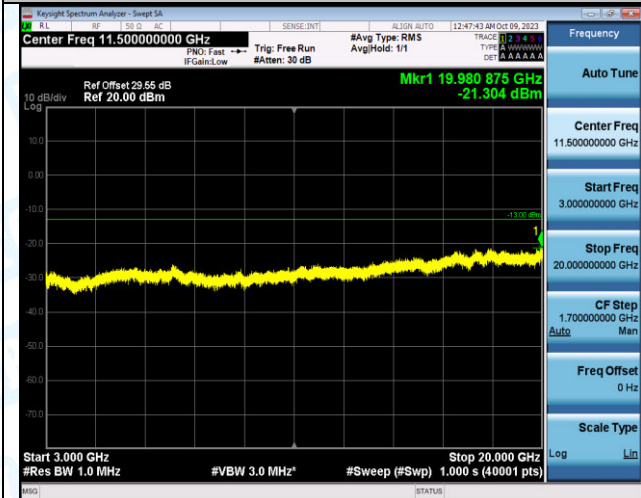

Band4_20MHz_QPSK_20050_100RB#0_0.009~0.15_0.00
9~0.15

Band4_20MHz_QPSK_20050_100RB#0_0.15~30_0.15~3
0

Band4_20MHz_QPSK_20050_100RB#0_30~1000_30~10
00

Band4_20MHz_QPSK_20050_100RB#0_1000~3000_100
0~3000

Band4_20MHz_QPSK_20050_100RB#0_3000~20000_30
00~20000