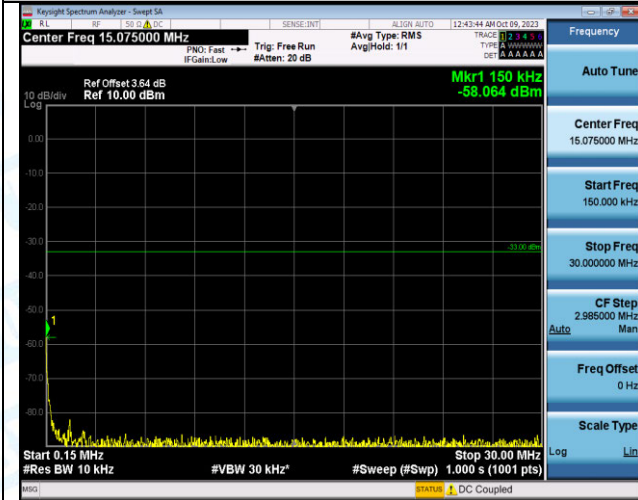

Band4_20MHz_QPSK_20300_1RB#99_30~1000_30~100
0

Band4_20MHz_QPSK_20300_1RB#99_1000~3000_1000
~3000

Band4_20MHz_QPSK_20300_1RB#99_3000~20000_300
0~20000

Band4_20MHz_16QAM_20300_1RB#99_0.009~0.15_0.00
9~0.15

Band4_20MHz_16QAM_20300_1RB#99_0.15~30_0.15~30
0

Band4_20MHz_16QAM_20300_1RB#99_30~1000_30~1000
00

Band4_20MHz_16QAM_20300_1RB#99_1000~3000_100
0~3000

Band4_20MHz_16QAM_20300_1RB#99_3000~20000_30
00~20000