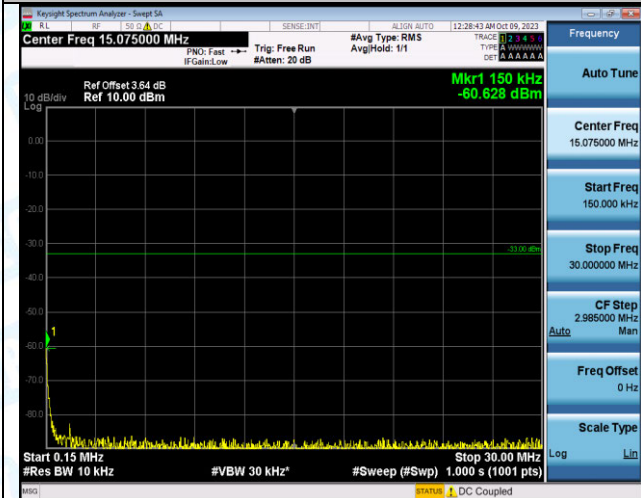

Band4_20MHz_QPSK_20050_1RB#99_3000~20000_3000
0~20000

Band4_20MHz_16QAM_20050_1RB#99_0.15~30_0.15~30
0