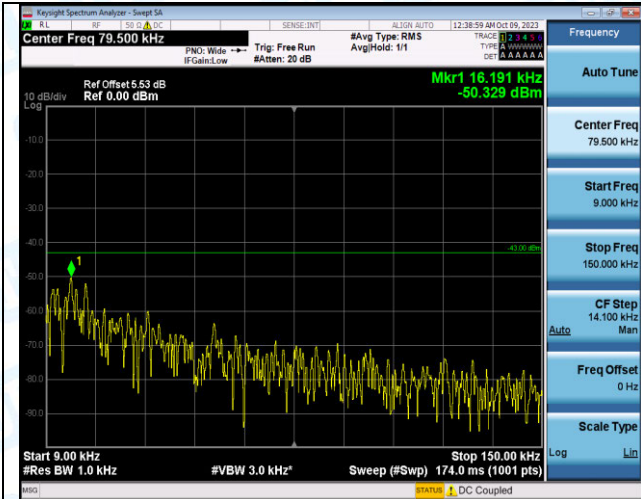

Band4_20MHz_16QAM_20175_1RB#0_1000~3000_1000
~3000

Band4_20MHz_QPSK_20175_1RB#99_0.009~0.15_0.009
~0.15