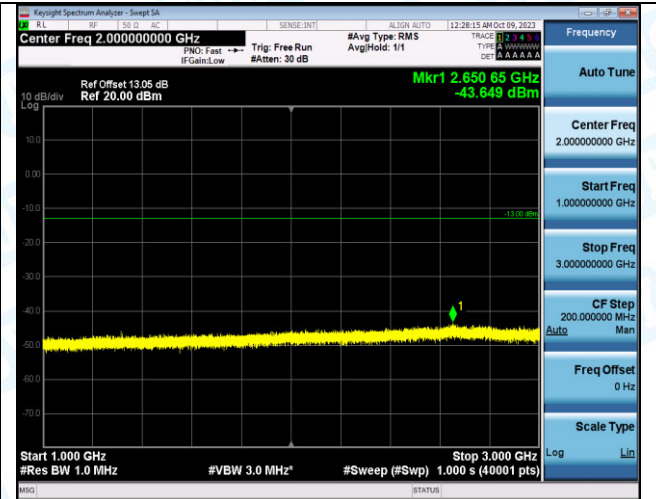

Band4_20MHz_QPSK_20050_1RB#99_0.15~30_0.15~30

Band4_20MHz_QPSK_20050_1RB#99_1000~3000_1000
~3000