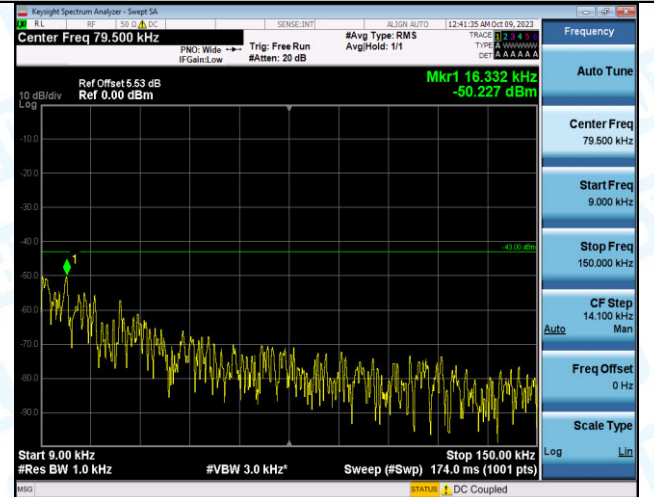

Band4_20MHz_QPSK_20300_1RB#0_0.15~30_0.15~30

Band4_20MHz_QPSK_20300_1RB#0_30~1000_30~1000

Band4_20MHz_QPSK_20300_1RB#0_1000~3000_1000~3000

Band4_20MHz_QPSK_20300_1RB#0_3000~20000_3000~20000

Band4_20MHz_16QAM_20300_1RB#0_0.009~0.15_0.009~0.15