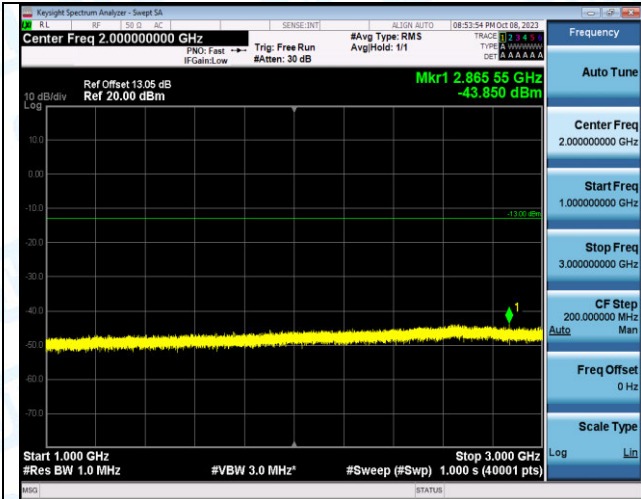

Band4_15MHz_QPSK_20025_75RB#0_0.15~30_0.15~30

Band4_15MHz_QPSK_20025_75RB#0_1000~3000_1000
~3000