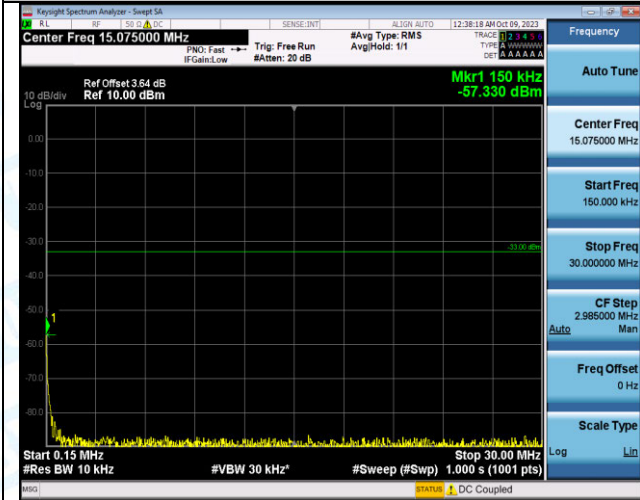

Band4_20MHz_QPSK_20175_1RB#0_3000~20000_3000
~20000

Band4_20MHz_16QAM_20175_1RB#0_0.15~30_0.15~30