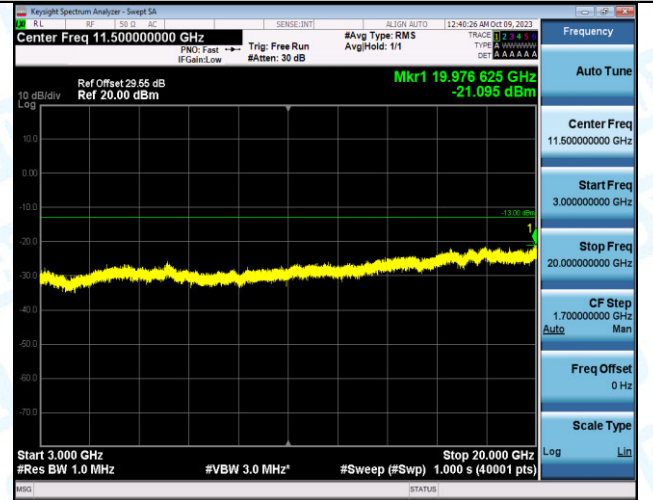

Band4_20MHz_16QAM_20175_1RB#99_30~1000_30~10
00

Band4_20MHz_16QAM_20175_1RB#99_3000~20000_3000~20000
00~20000