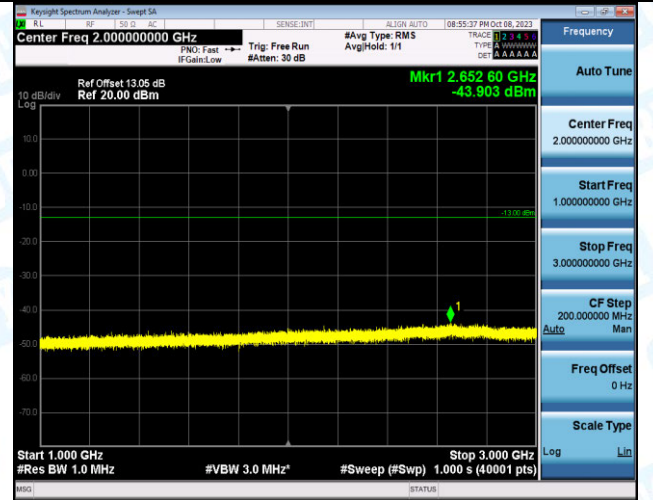

Band4_15MHz_QPSK_20175_75RB#0_0.15~30_0.15~30
0.15~30

Band4_15MHz_QPSK_20175_75RB#0_1000~3000_1000
~3000