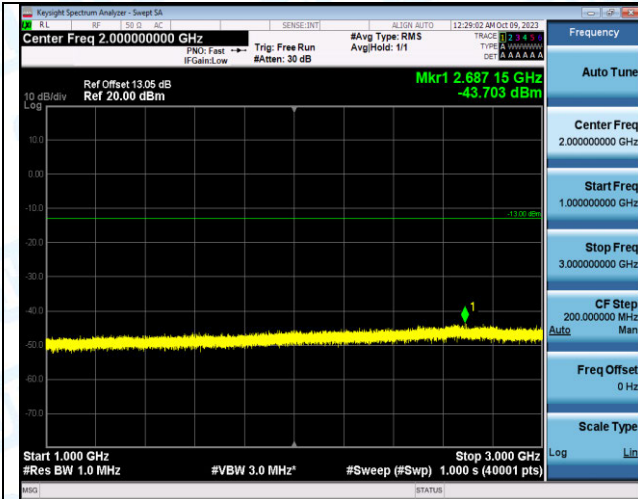

Band4_20MHz_16QAM_20050_1RB#99_0.15~30_0.15~30
0

Band4_20MHz_16QAM_20050_1RB#99_1000~3000_100
0~3000