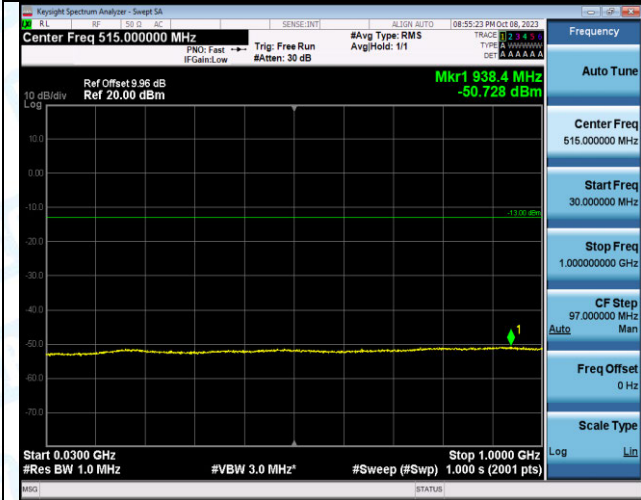

Band4_15MHz_QPSK_20025_75RB#0_0.15~30_0.15~30

Band4_15MHz_QPSK_20025_75RB#0_30~1000_30~1000

Band4_15MHz_QPSK_20025_75RB#0_1000~3000_1000
~3000

Band4_15MHz_QPSK_20025_75RB#0_3000~20000_3000_0~20000
0~20000

Band4_15MHz_QPSK_20175_75RB#0_0.009~0.15_0.009
~0.15

Band4_15MHz_QPSK_20175_75RB#0_0.15~30_0.15~30
0.15~30

Band4_15MHz_QPSK_20175_75RB#0_30~1000_30~100
0

Band4_15MHz_QPSK_20175_75RB#0_1000~3000_1000
~3000