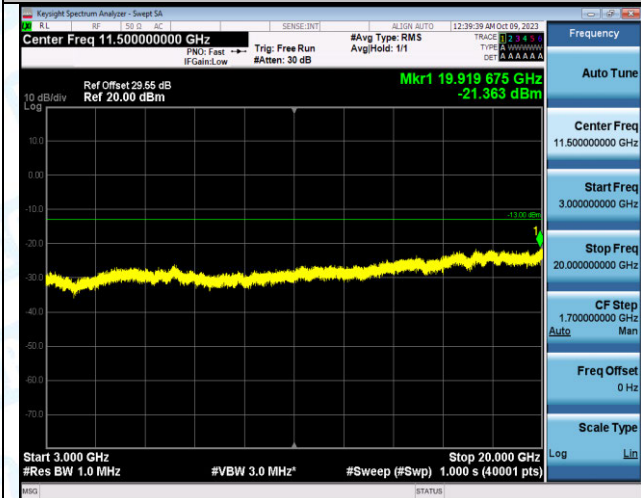

Band4_20MHz_QPSK_20175_1RB#99_30~1000_30~100
0

Band4_20MHz_QPSK_20175_1RB#99_3000~20000_300
0~20000