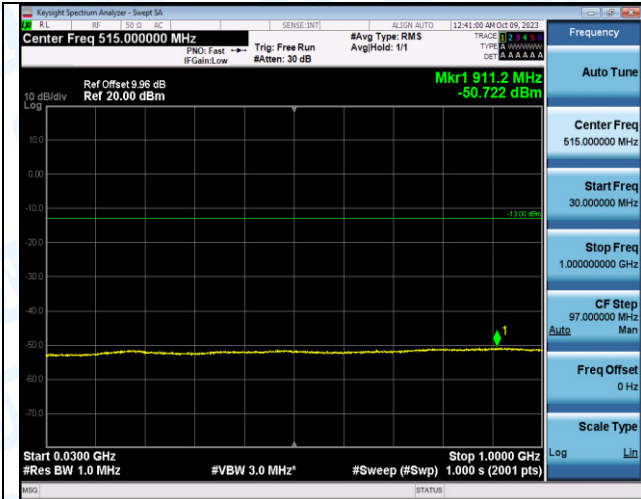

Band4_20MHz_QPSK_20300_1RB#0_0.009~0.15_0.009~0.15
0.15

Band4_20MHz_QPSK_20300_1RB#0_30~1000_30~1000