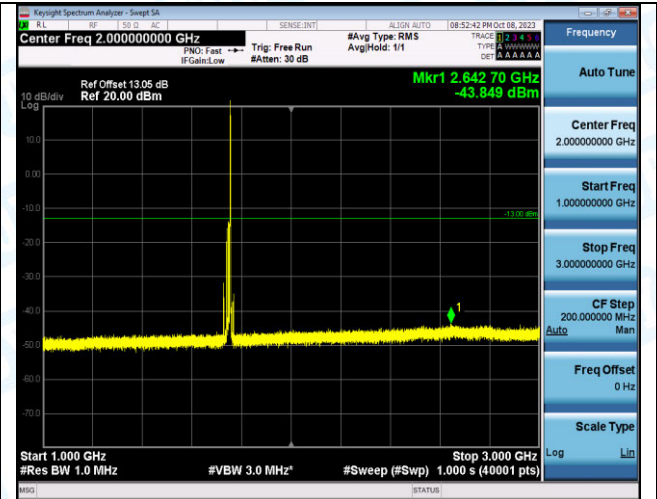

Band4_15MHz_16QAM_20325_1RB#74_0.15~30_0.15~30
0

Band4_15MHz_16QAM_20325_1RB#74_1000~3000_1000~3000