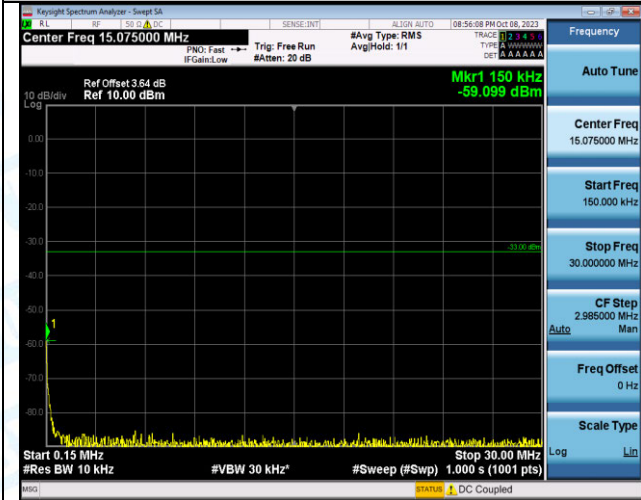

Band4_15MHz_QPSK_20175_75RB#0_3000~20000_300
0~20000

Band4_15MHz_QPSK_20325_75RB#0_0.15~30_0.15~30