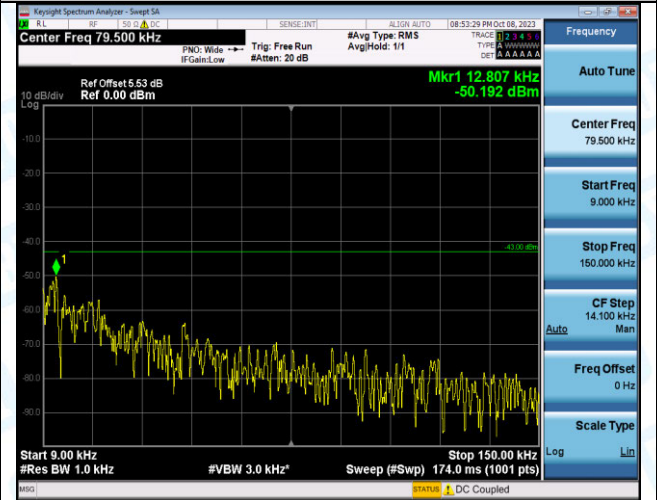

Band4_15MHz_16QAM_20325_1RB#74_1000~3000_1000~3000

Band4_15MHz_QPSK_20025_75RB#0_0.009~0.15_0.009~0.15