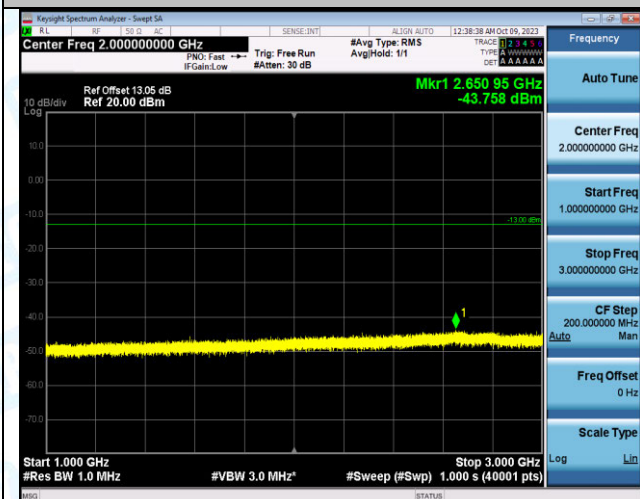

Band4_20MHz_QPSK_20175_1RB#0_1000~3000_1000~3000

Band4_20MHz_QPSK_20175_1RB#0_3000~20000_3000
~20000

Band4_20MHz_16QAM_20175_1RB#0_0.009~0.15_0.009
~0.15

Band4_20MHz_16QAM_20175_1RB#0_0.15~30_0.15~30

Band4_20MHz_16QAM_20175_1RB#0_30~1000_30~100
0