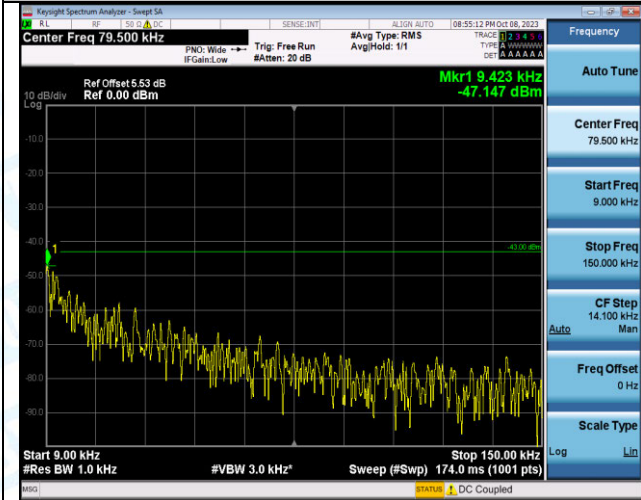

Band4_15MHz_QPSK_20025_75RB#0_0.15~30_0.15~30

Band4_15MHz_QPSK_20025_75RB#0_30~1000_30~1000

Band4_15MHz_QPSK_20025_75RB#0_1000~3000_1000
~3000

Band4_15MHz_QPSK_20025_75RB#0_3000~20000_3000_0~20000
0~20000