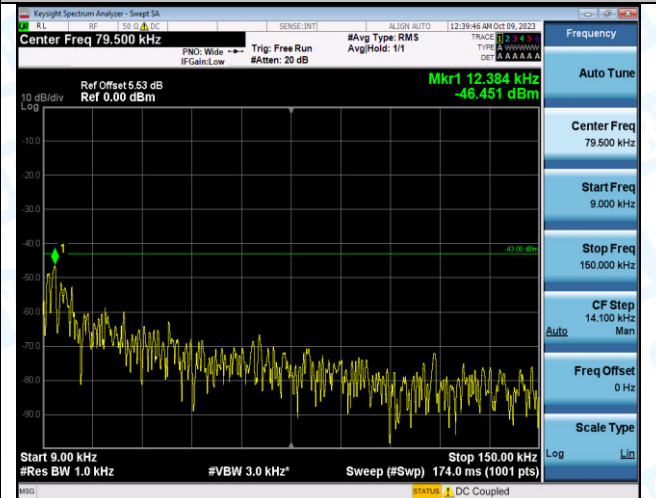

Band4_20MHz_QPSK_20175_1RB#99_1000~3000_1000
~3000

Band4_20MHz_16QAM_20175_1RB#99_0.009~0.15_0.00
9~0.15