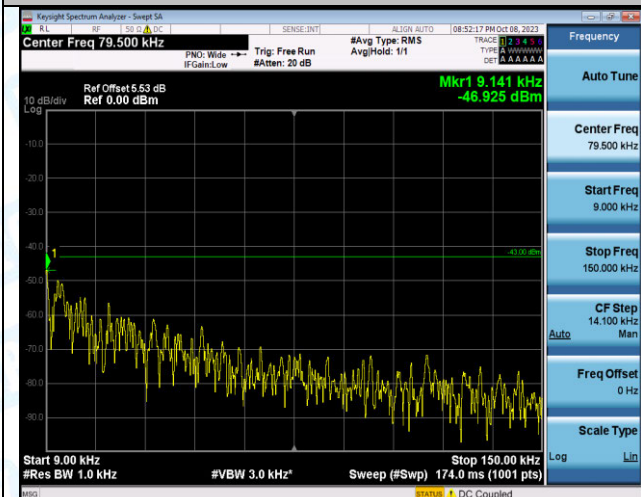

Band4_15MHz_QPSK_20325_1RB#74_0.15~30_0.15~30

Band4_15MHz_QPSK_20325_1RB#74_30~1000_30~1000
0

Band4_15MHz_QPSK_20325_1RB#74_1000~3000_1000~3000

Band4_15MHz_QPSK_20325_1RB#74_3000~20000_3000~20000

Band4_15MHz_16QAM_20325_1RB#74_0.009~0.15_0.009~0.15