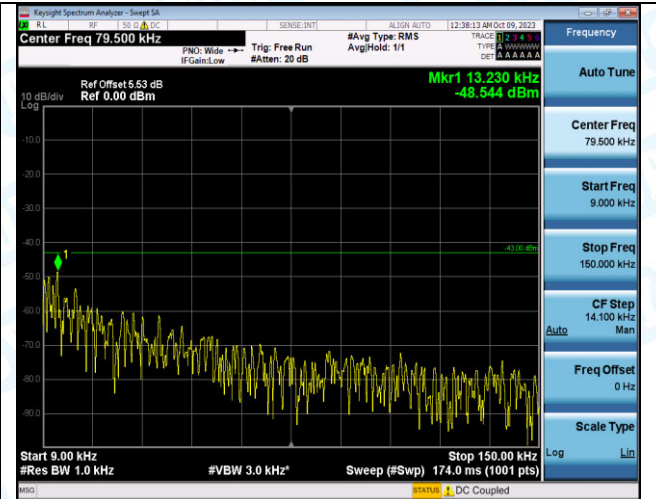

Band4_20MHz_QPSK_20175_1RB#0_1000~3000_1000~3000

Band4_20MHz_16QAM_20175_1RB#0_0.009~0.15_0.009
~0.15