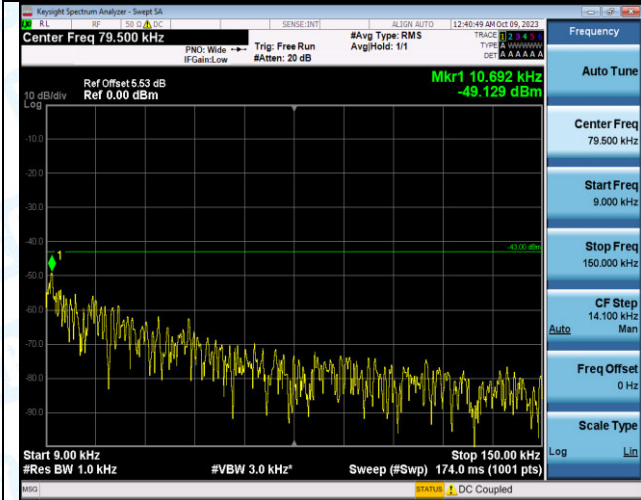

Band4_20MHz_16QAM_20175_1RB#99_1000~3000_1000~3000
0~3000

Band4_20MHz_QPSK_20300_1RB#0_0.009~0.15_0.009~0.15
0.15