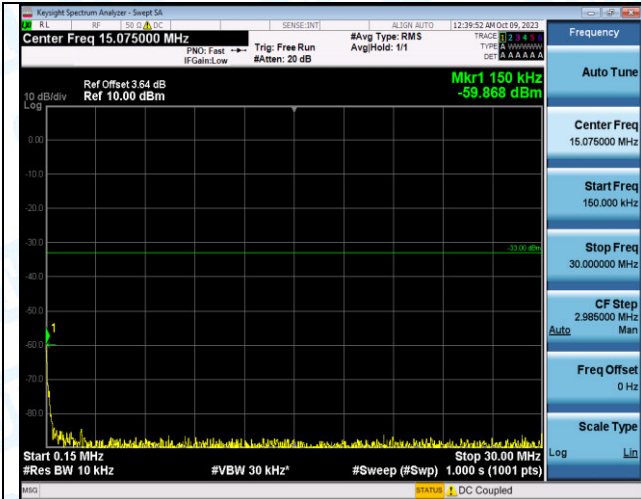

Band4_20MHz_QPSK_20175_1RB#99_3000~20000_300
0~20000

Band4_20MHz_16QAM_20175_1RB#99_0.15~30_0.15~3
0