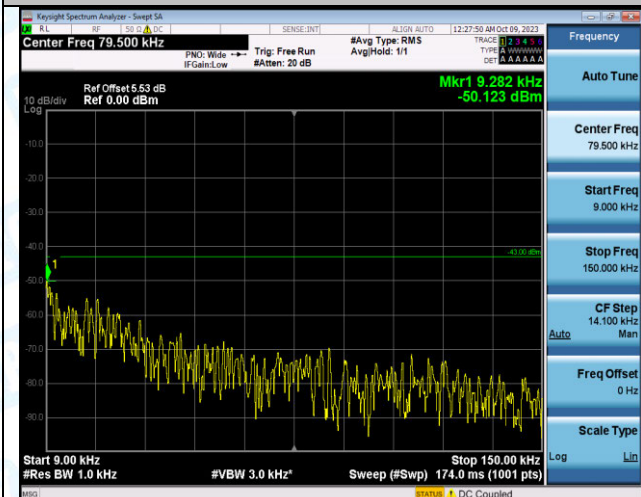

Band4_20MHz_16QAM_20050_1RB#0_1000~3000_1000~3000

Band4_20MHz_QPSK_20050_1RB#99_0.009~0.15_0.009~0.15