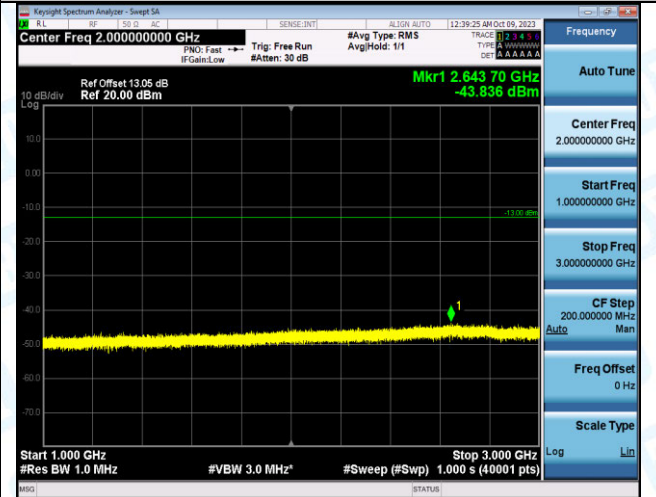

Band4_20MHz_16QAM_20175_1RB#0_1000~3000_1000
~3000

Band4_20MHz_16QAM_20175_1RB#0_3000~20000_300
0~20000

Band4_20MHz_QPSK_20175_1RB#99_0.009~0.15_0.009
~0.15

Band4_20MHz_QPSK_20175_1RB#99_0.15~30_0.15~30

Band4_20MHz_QPSK_20175_1RB#99_30~1000_30~100
0