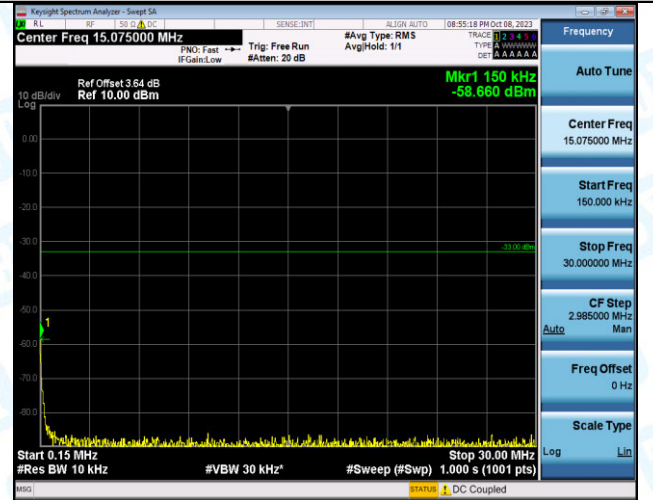

Band4_15MHz_QPSK_20025_75RB#0_3000~20000_3000_0~20000
0~20000

Band4_15MHz_QPSK_20175_75RB#0_0.15~30_0.15~30
0.15~30