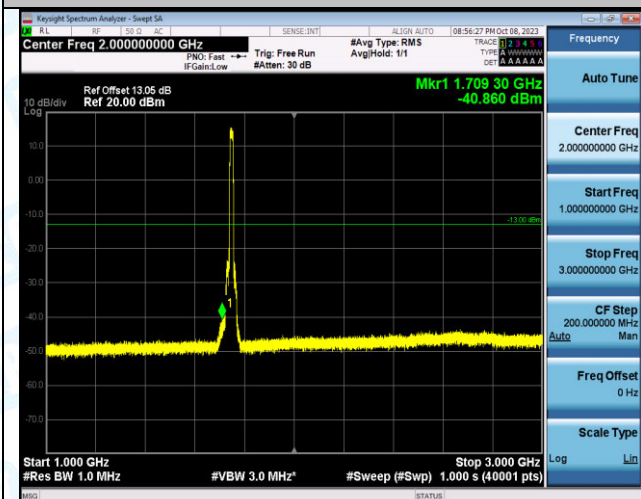

Band4_15MHz_QPSK_20175_75RB#0_3000~20000_300
0~20000

Band4_15MHz_QPSK_20325_75RB#0_0.009~0.15_0.009
~0.15

Band4_15MHz_QPSK_20325_75RB#0_0.15~30_0.15~30

Band4_15MHz_QPSK_20325_75RB#0_30~1000_30~1000
0

Band4_15MHz_QPSK_20325_75RB#0_1000~3000_1000
~3000