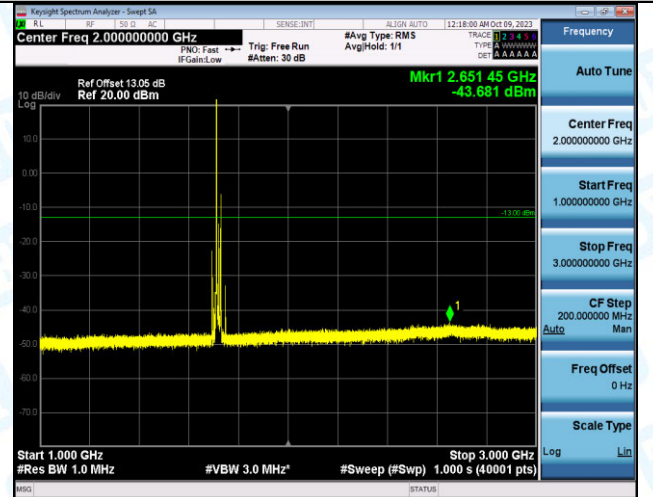

Band4_20MHz_QPSK_20050_1RB#0_0.15~30_0.15~30

Band4_20MHz_QPSK_20050_1RB#0_1000~3000_1000~3000