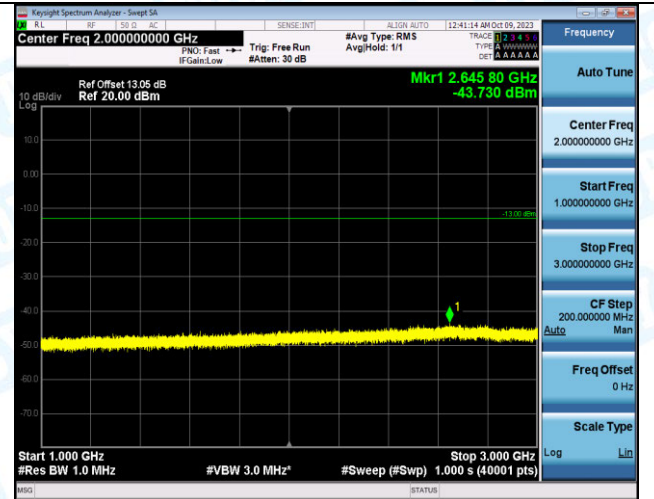

Band4_20MHz_QPSK_20300_1RB#0_0.15~30_0.15~30

Band4_20MHz_QPSK_20300_1RB#0_1000~3000_1000~3000