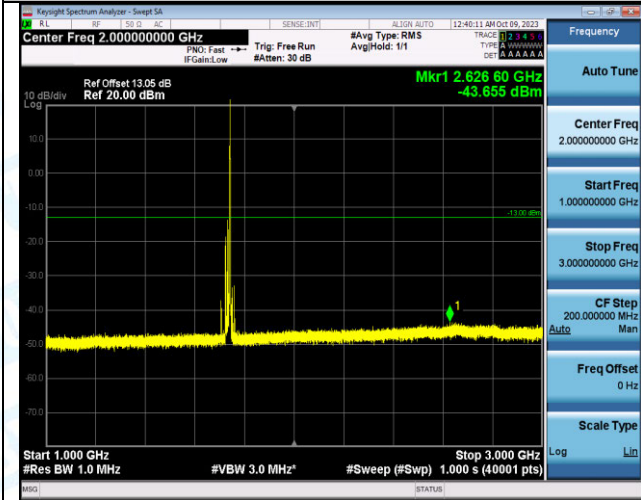

Band4_20MHz_16QAM_20175_1RB#99_0.15~30_0.15~3
0

Band4_20MHz_16QAM_20175_1RB#99_1000~3000_1000~3000
0~3000