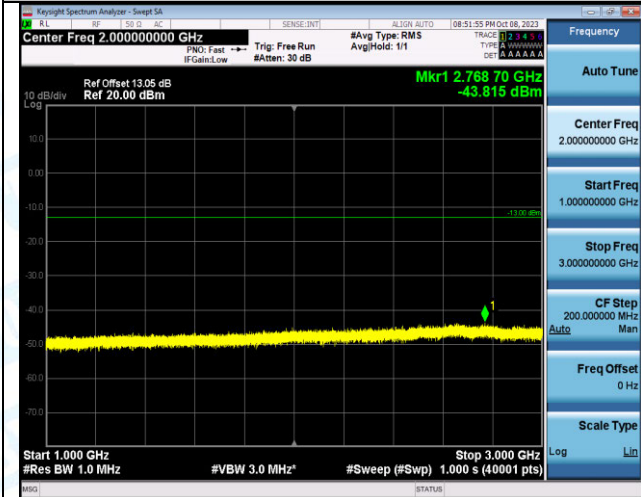

Band4_15MHz_QPSK_20325_1RB#74_0.15~30_0.15~30

Band4_15MHz_QPSK_20325_1RB#74_30~1000_30~1000
0

Band4_15MHz_QPSK_20325_1RB#74_1000~3000_1000~3000

Band4_15MHz_QPSK_20325_1RB#74_3000~20000_3000~20000

Band4_15MHz_16QAM_20325_1RB#74_0.009~0.15_0.009~0.15