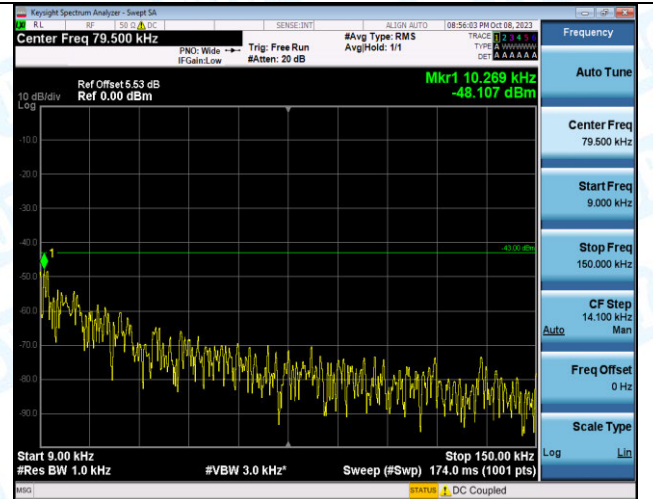

Band4_15MHz_QPSK_20175_75RB#0_1000~3000_1000
~3000

Band4_15MHz_QPSK_20325_75RB#0_0.009~0.15_0.009
~0.15