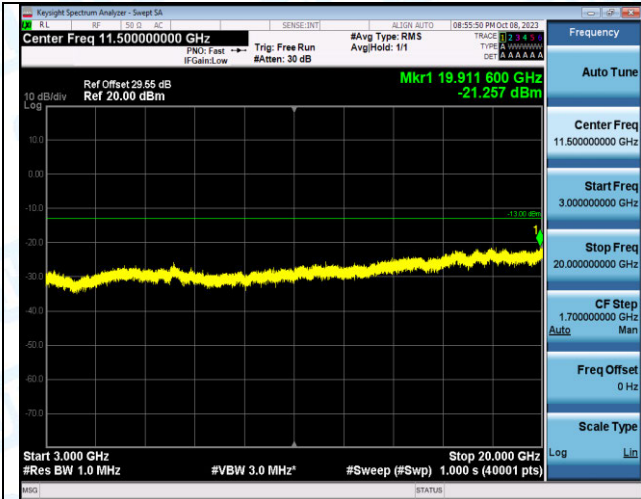

Band4_15MHz_QPSK_20175_75RB#0_0.009~0.15_0.009
~0.15

Band4_15MHz_QPSK_20175_75RB#0_0.15~30_0.15~30
0.15~30

Band4_15MHz_QPSK_20175_75RB#0_30~1000_30~100
0

Band4_15MHz_QPSK_20175_75RB#0_1000~3000_1000
~3000