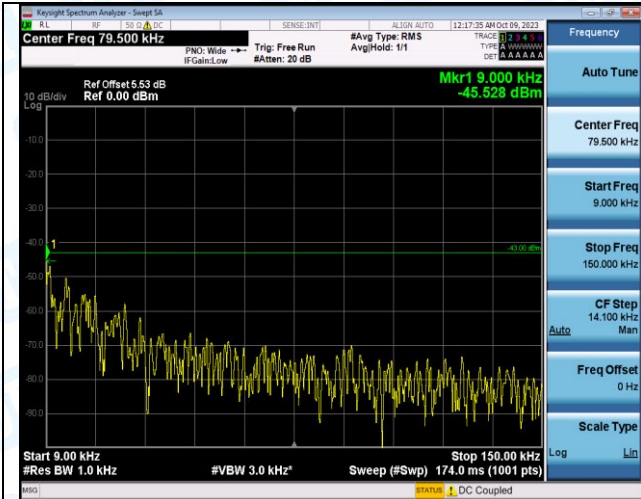

Band4_15MHz_QPSK_20325_75RB#0_1000~3000_1000
~3000

Band4_20MHz_QPSK_20050_1RB#0_0.009~0.15_0.009~0.15