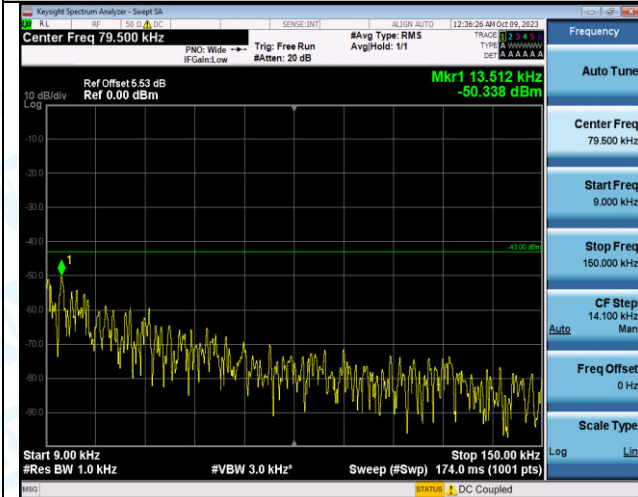

Band4_20MHz_16QAM_20050_1RB#99_1000~3000_100
0~3000

Band4_20MHz_QPSK_20175_1RB#0_0.009~0.15_0.009~0.15