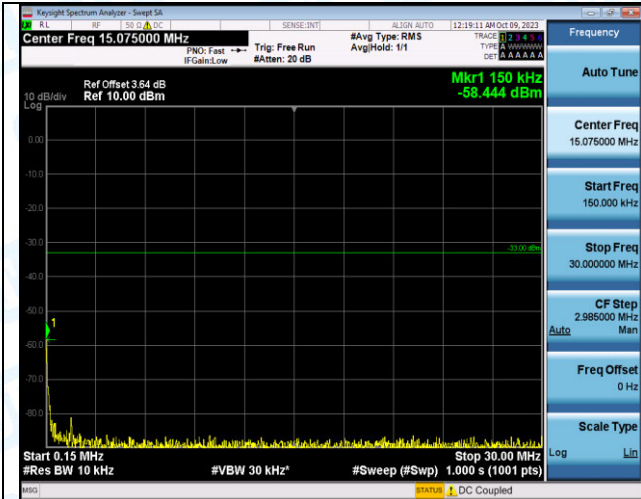

Band4_20MHz_QPSK_20050_1RB#0_3000~20000_3000~20000

Band4_20MHz_16QAM_20050_1RB#0_0.15~30_0.15~30