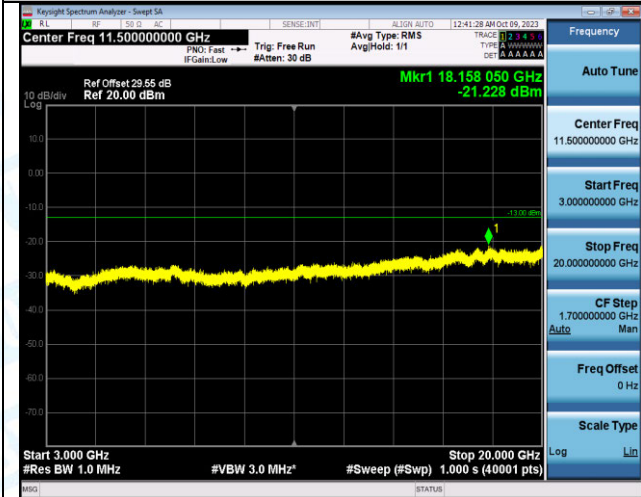

Band4_20MHz_QPSK_20300_1RB#0_30~1000_30~1000

Band4_20MHz_QPSK_20300_1RB#0_3000~20000_3000~20000