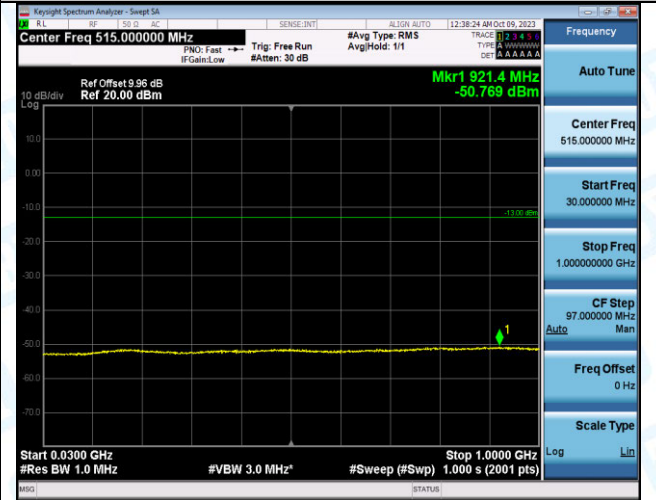

Band4_20MHz_QPSK_20175_1RB#0_1000~3000_1000~3000

Band4_20MHz_QPSK_20175_1RB#0_3000~20000_3000
~20000

Band4_20MHz_16QAM_20175_1RB#0_0.009~0.15_0.009
~0.15

Band4_20MHz_16QAM_20175_1RB#0_0.15~30_0.15~30

Band4_20MHz_16QAM_20175_1RB#0_30~1000_30~100
0