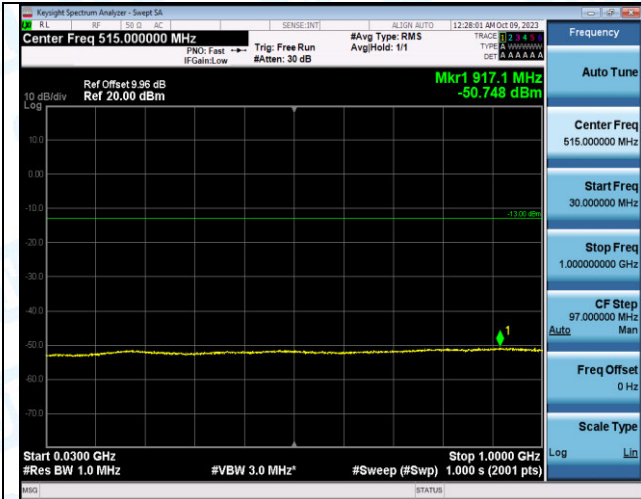

Band4_20MHz_QPSK_20050_1RB#99_0.009~0.15_0.009~0.15

Band4_20MHz_QPSK_20050_1RB#99_30~1000_30~100
0