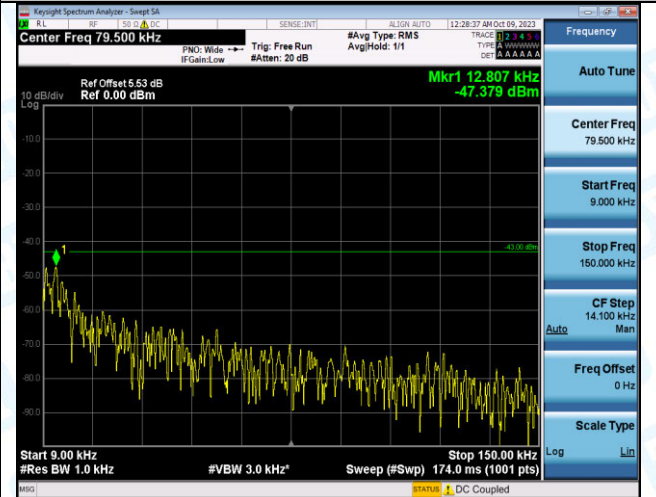

Band4_20MHz_16QAM_20050_1RB#0_3000~20000_3000~20000

Band4_20MHz_QPSK_20050_1RB#99_0.009~0.15_0.009~0.15

Band4_20MHz_QPSK_20050_1RB#99_0.15~30_0.15~30

Band4_20MHz_QPSK_20050_1RB#99_30~1000_30~100
0

Band4_20MHz_QPSK_20050_1RB#99_1000~3000_1000
~3000