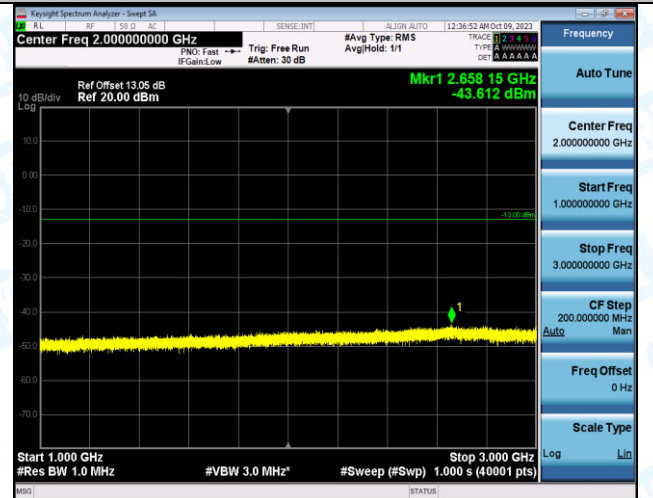

Band4_20MHz_16QAM_20050_1RB#99_1000~3000_100
0~3000

Band4_20MHz_16QAM_20050_1RB#99_3000~20000_30
00~20000

Band4_20MHz_QPSK_20175_1RB#0_0.009~0.15_0.009~0.15

Band4_20MHz_QPSK_20175_1RB#0_0.15~30_0.15~30

Band4_20MHz_QPSK_20175_1RB#0_30~1000_30~1000