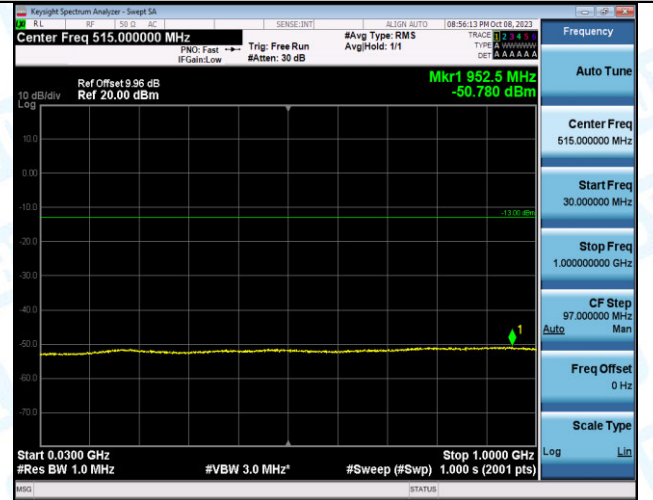

Band4_15MHz_QPSK_20325_75RB#0_0.009~0.15_0.009
~0.15

Band4_15MHz_QPSK_20325_75RB#0_30~1000_30~1000
0