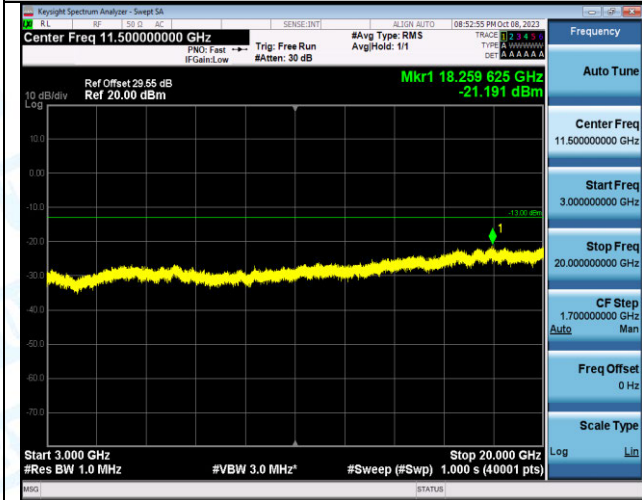

Band4_15MHz_16QAM_20325_1RB#74_30~1000_30~1000

Band4_15MHz_16QAM_20325_1RB#74_3000~20000_3000~20000