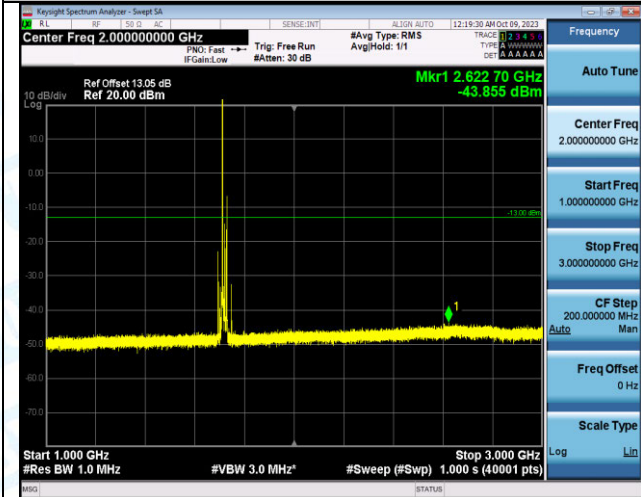

Band4_20MHz_QPSK_20050_1RB#0_3000~20000_3000~20000

Band4_20MHz_16QAM_20050_1RB#0_0.009~0.15_0.009~0.15

Band4_20MHz_16QAM_20050_1RB#0_0.15~30_0.15~30

Band4_20MHz_16QAM_20050_1RB#0_30~1000_30~1000

Band4_20MHz_16QAM_20050_1RB#0_1000~3000_1000~3000