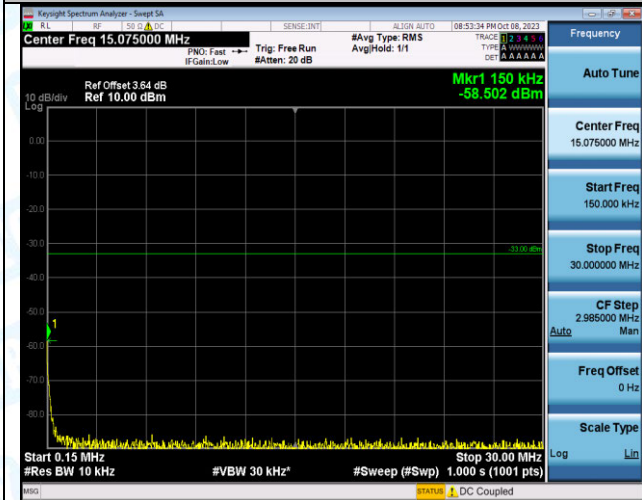

Band4_15MHz_16QAM_20325_1RB#74_0.15~30_0.15~30
0

Band4_15MHz_16QAM_20325_1RB#74_30~1000_30~1000

Band4_15MHz_16QAM_20325_1RB#74_1000~3000_1000~3000

Band4_15MHz_16QAM_20325_1RB#74_3000~20000_3000~20000

Band4_15MHz_QPSK_20025_75RB#0_0.009~0.15_0.009~0.15

Band4_15MHz_QPSK_20025_75RB#0_0.15~30_0.15~30

Band4_15MHz_QPSK_20025_75RB#0_30~1000_30~1000

Band4_15MHz_QPSK_20025_75RB#0_1000~3000_1000
~3000

Band4_15MHz_QPSK_20025_75RB#0_3000~20000_3000_0~20000
0~20000