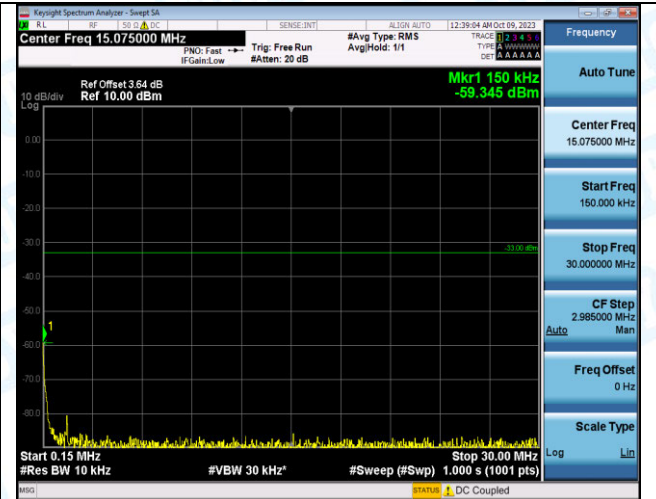

Band4_20MHz_16QAM_20175_1RB#0_3000~20000_300
0~20000

Band4_20MHz_QPSK_20175_1RB#99_0.15~30_0.15~30