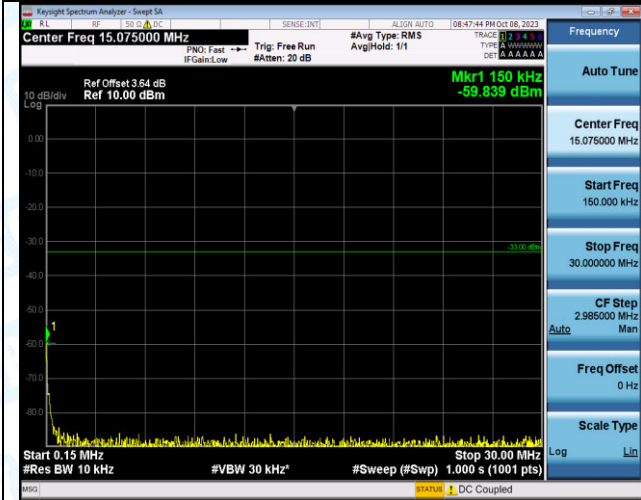

Band4_15MHz_16QAM_20175_1RB#0_3000~20000_3000~20000
0~20000

Band4_15MHz_QPSK_20175_1RB#74_0.15~30_0.15~30
0