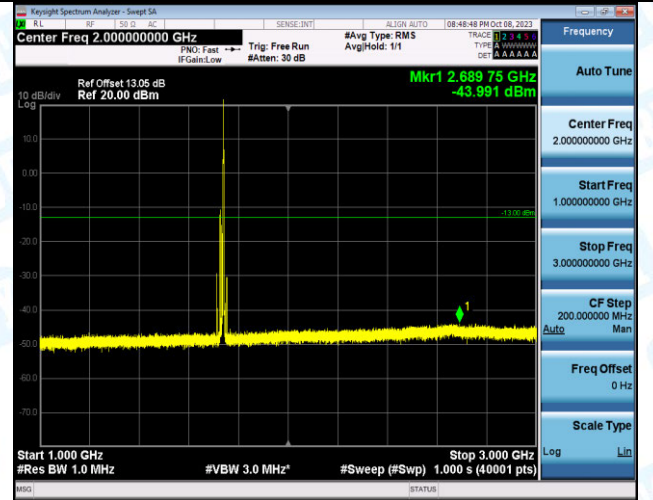

Band4_15MHz_QPSK_20175_1RB#74_3000~20000_300
0~20000

Band4_15MHz_16QAM_20175_1RB#74_0.009~0.15_0.00
9~0.15

Band4_15MHz_16QAM_20175_1RB#74_0.15~30_0.15~3
0

Band4_15MHz_16QAM_20175_1RB#74_30~1000_30~10
00

Band4_15MHz_16QAM_20175_1RB#74_1000~3000_100
0~3000