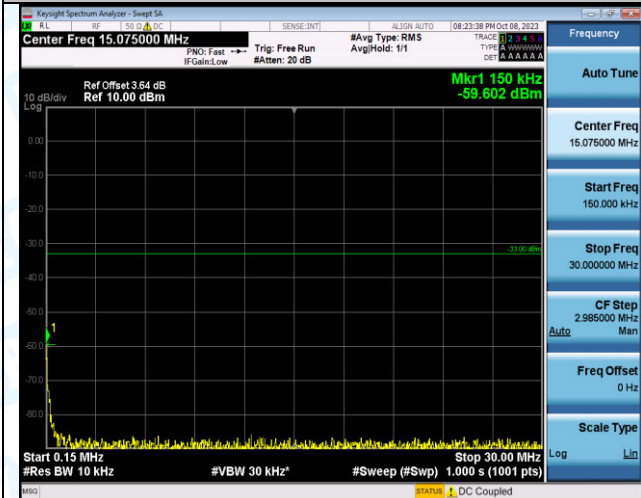

Band4_10MHz_QPSK_20350_50RB#0_3000~20000_300~20000
0~20000

Band4_15MHz_QPSK_20025_1RB#0_0.15~30_0.15~30