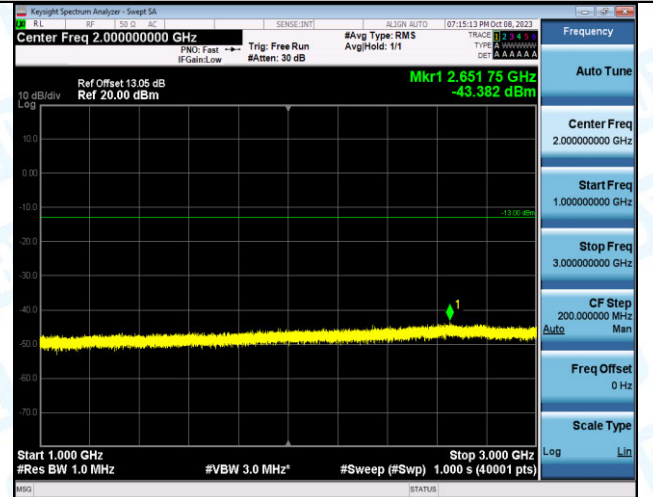

Band4_10MHz_QPSK_20000_50RB#0_0.15~30_0.15~30

Band4_10MHz_QPSK_20000_50RB#0_1000~3000_1000
~3000