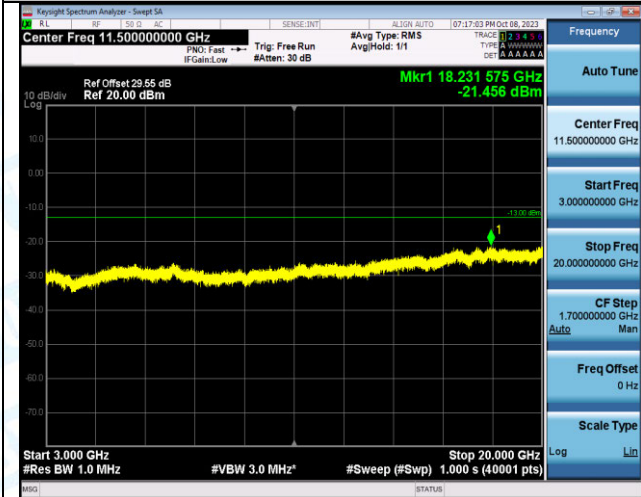

Band4_10MHz_QPSK_20350_50RB#0_30~1000_30~100
0

Band4_10MHz_QPSK_20350_50RB#0_3000~20000_300~20000
0~20000