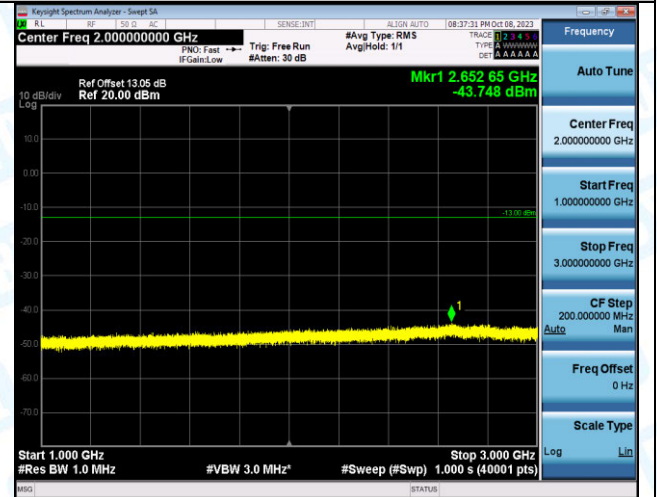

Band4_15MHz_16QAM_20025_1RB#74_0.15~30_0.15~3
0

Band4_15MHz_16QAM_20025_1RB#74_1000~3000_100
0~3000