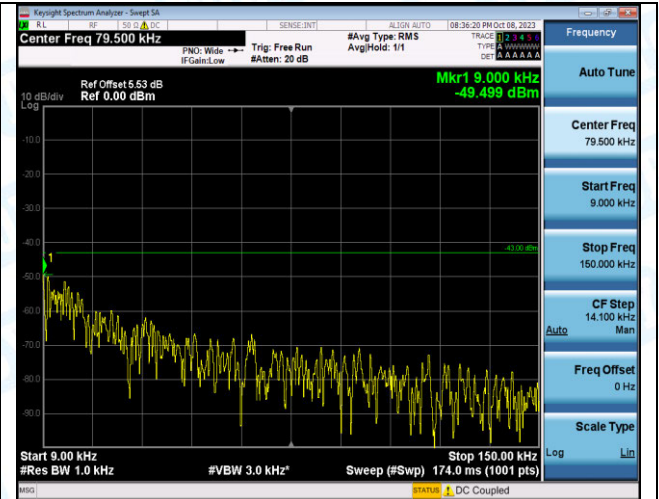

Band4_15MHz_16QAM_20025_1RB#0_0.009~0.15_0.009~0.15

Band4_15MHz_16QAM_20025_1RB#0_0.15~30_0.15~30

Band4_15MHz_16QAM_20025_1RB#0_30~1000_30~100

Band4_15MHz_16QAM_20025_1RB#0_1000~3000_1000~3000

Band4_15MHz_16QAM_20025_1RB#0_3000~20000_300
0~20000