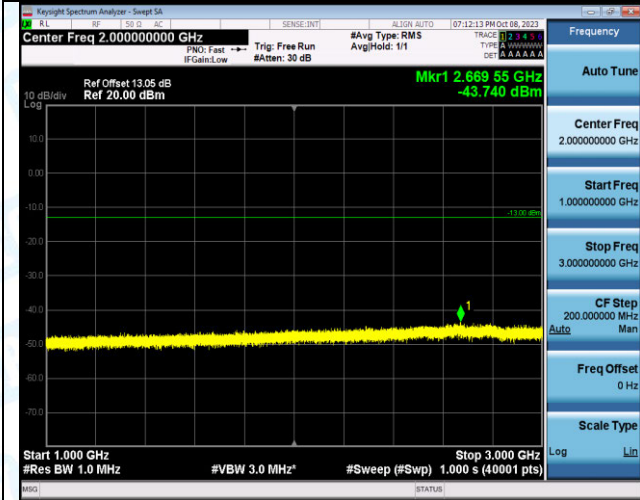

Band4_10MHz_QPSK_20350_1RB#49_3000~20000_300
0~20000

Band4_10MHz_16QAM_20350_1RB#49_0.009~0.15_0.00
9~0.15

Band4_10MHz_16QAM_20350_1RB#49_0.15~30_0.15~30
0

Band4_10MHz_16QAM_20350_1RB#49_30~1000_30~1000
00