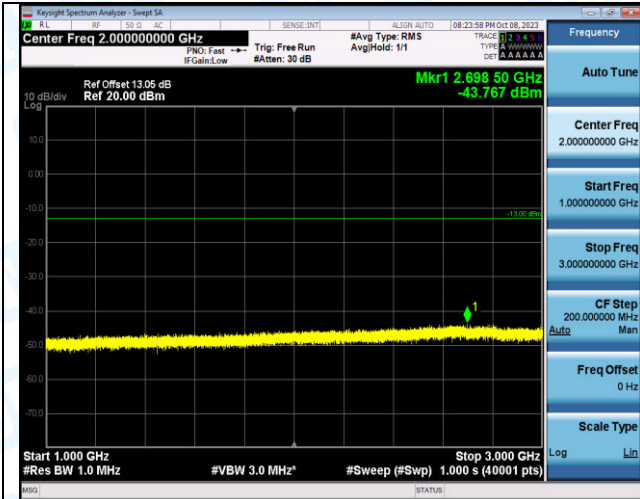

Band4_15MHz_QPSK_20025_1RB#0_0.15~30_0.15~30

Band4_15MHz_QPSK_20025_1RB#0_1000~3000_1000~3000