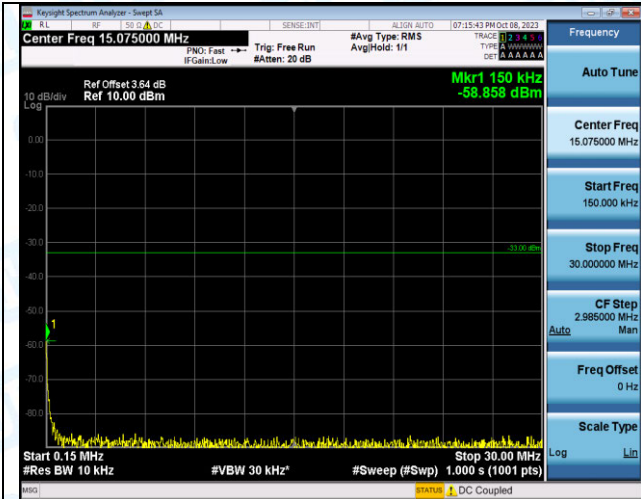

Band4_10MHz_QPSK_20000_50RB#0_30~1000_30~100
0

Band4_10MHz_QPSK_20000_50RB#0_1000~3000_1000
~3000

Band4_10MHz_QPSK_20000_50RB#0_3000~20000_300
0~20000

Band4_10MHz_QPSK_20175_50RB#0_0.009~0.15_0.009
~0.15