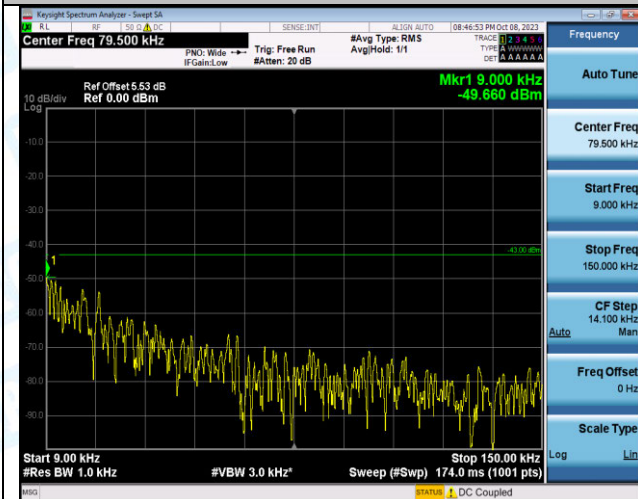

Band4_15MHz_QPSK_20175_1RB#0_0.009~0.15_0.009~0.15
0.15

Band4_15MHz_QPSK_20175_1RB#0_0.15~30_0.15~30

Band4_15MHz_QPSK_20175_1RB#0_30~1000_30~1000

Band4_15MHz_QPSK_20175_1RB#0_1000~3000_1000~3000

Band4_15MHz_QPSK_20175_1RB#0_3000~20000_3000~20000