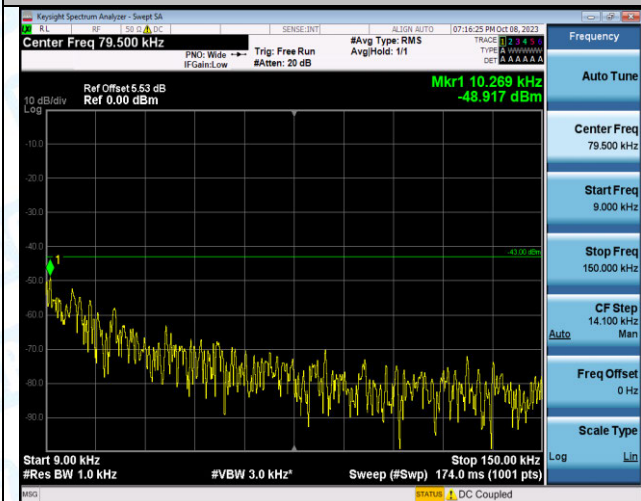

Band4_10MHz_QPSK_20175_50RB#0_0.15~30_0.15~30

Band4_10MHz_QPSK_20175_50RB#0_30~1000_30~1000

Band4_10MHz_QPSK_20175_50RB#0_1000~3000_1000~3000

Band4_10MHz_QPSK_20175_50RB#0_3000~20000_3000~20000

Band4_10MHz_QPSK_20350_50RB#0_0.009~0.15_0.009~0.15