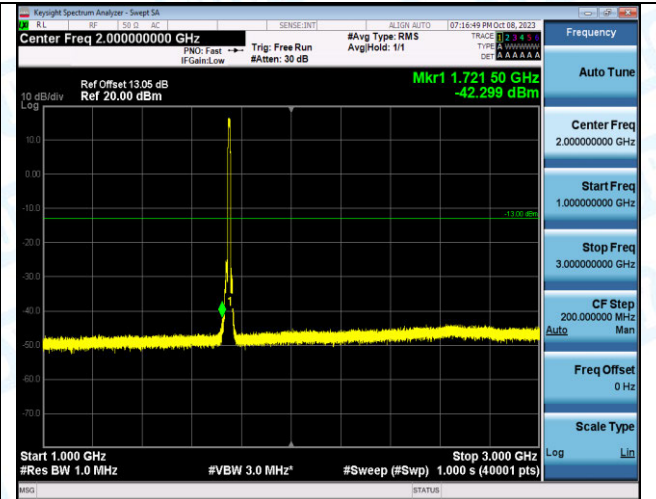

Band4_10MHz_QPSK_20350_50RB#0_0.15~30_0.15~30

Band4_10MHz_QPSK_20350_50RB#0_1000~3000_1000~3000
~3000