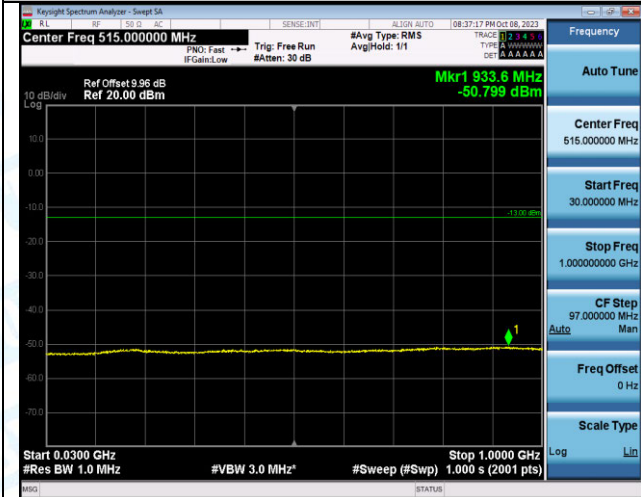

Band4_15MHz_16QAM_20025_1RB#74_0.009~0.15_0.00
9~0.15

Band4_15MHz_16QAM_20025_1RB#74_30~1000_30~10
00