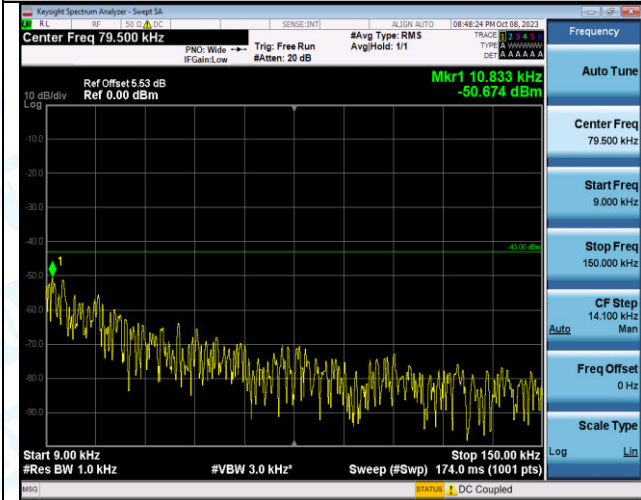

Band4_15MHz_QPSK_20175_1RB#74_1000~3000_1000
~3000

Band4_15MHz_16QAM_20175_1RB#74_0.009~0.15_0.00
9~0.15