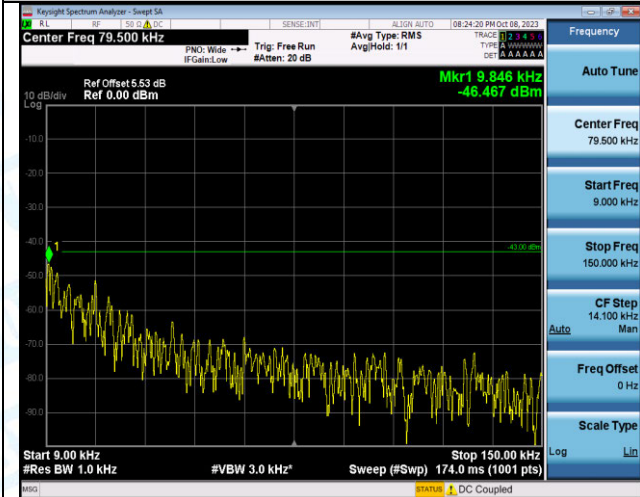

Band4_15MHz_QPSK_20025_1RB#0_0.009~0.15_0.009~0.15
0.15

Band4_15MHz_QPSK_20025_1RB#0_0.15~30_0.15~30

Band4_15MHz_QPSK_20025_1RB#0_30~1000_30~1000

Band4_15MHz_QPSK_20025_1RB#0_1000~3000_1000~3000

Band4_15MHz_QPSK_20025_1RB#0_3000~20000_3000~20000