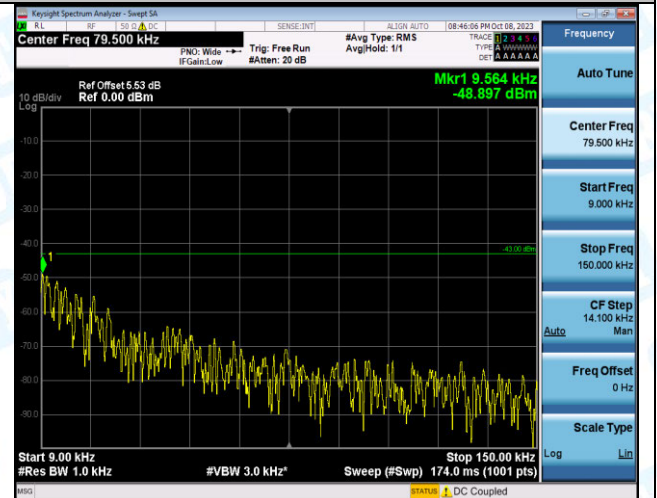

Band4_15MHz_16QAM_20025_1RB#74_0.009~0.15_0.00
9~0.15

Band4_15MHz_16QAM_20025_1RB#74_0.15~30_0.15~3
0

Band4_15MHz_16QAM_20025_1RB#74_30~1000_30~10
00

Band4_15MHz_16QAM_20025_1RB#74_1000~3000_100
0~3000

Band4_15MHz_16QAM_20025_1RB#74_3000~20000_30
00~20000