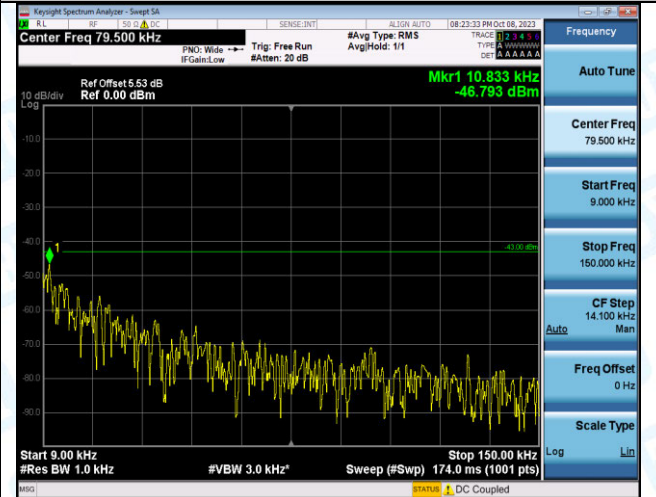

Band4_10MHz_QPSK_20350_50RB#0_1000~3000_1000~3000
~3000

Band4_15MHz_QPSK_20025_1RB#0_0.009~0.15_0.009~0.15
0.15