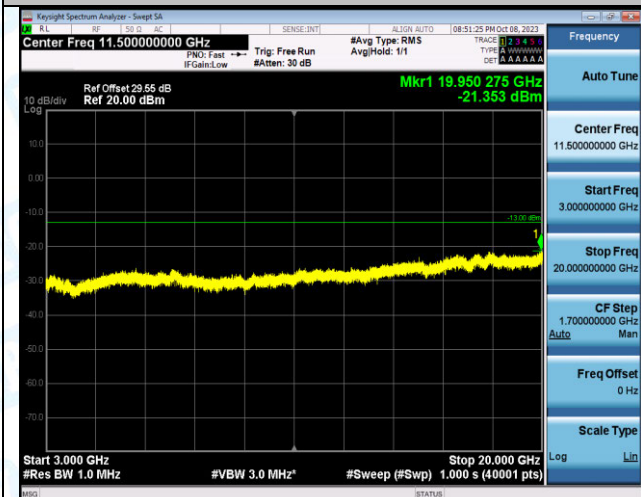

Band4_15MHz_QPSK_20325_1RB#0_3000~20000_3000~20000

Band4_15MHz_16QAM_20325_1RB#0_0.009~0.15_0.009
~0.15

Band4_15MHz_16QAM_20325_1RB#0_0.15~30_0.15~30

Band4_15MHz_16QAM_20325_1RB#0_30~1000_30~100
0

Band4_15MHz_16QAM_20325_1RB#0_1000~3000_1000
~3000