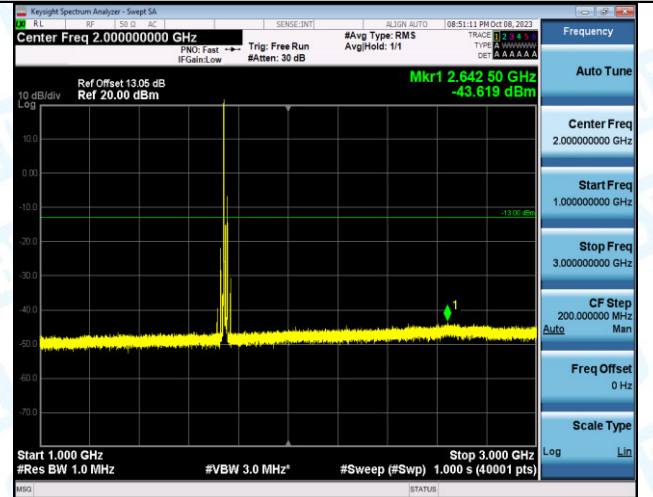

Band4_15MHz_QPSK_20325_1RB#0_3000~20000_3000~20000

Band4_15MHz_16QAM_20325_1RB#0_0.009~0.15_0.009
~0.15

Band4_15MHz_16QAM_20325_1RB#0_0.15~30_0.15~30

Band4_15MHz_16QAM_20325_1RB#0_30~1000_30~100
0

Band4_15MHz_16QAM_20325_1RB#0_1000~3000_1000
~3000