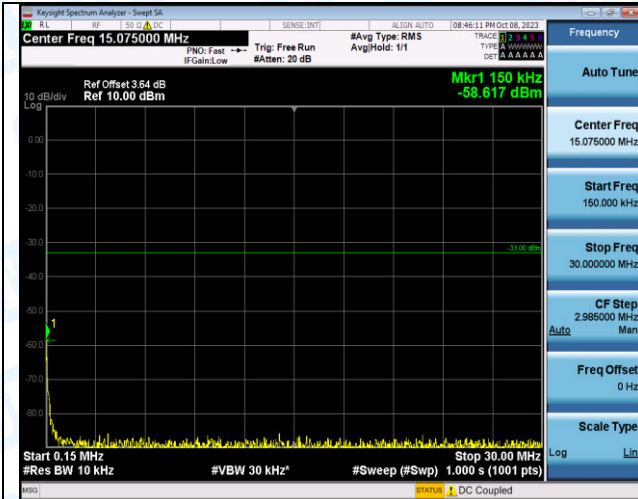

Band4_15MHz_16QAM_20025_1RB#74_3000~20000_30
00~20000

Band4_15MHz_QPSK_20175_1RB#0_0.15~30_0.15~30