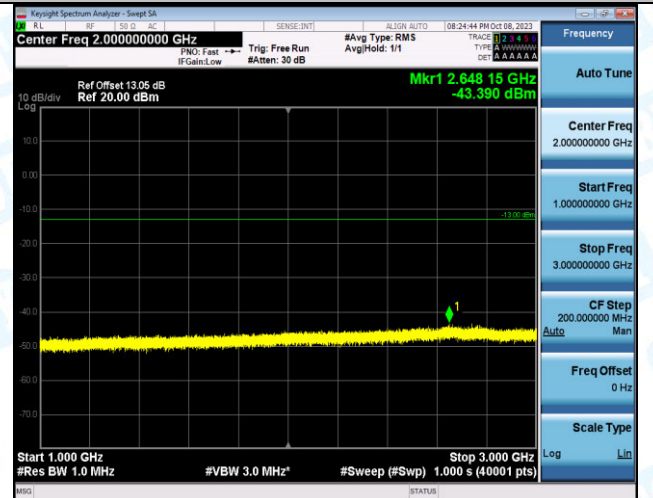

Band4_15MHz_16QAM_20025_1RB#0_0.15~30_0.15~30

Band4_15MHz_16QAM_20025_1RB#0_1000~3000_1000~3000