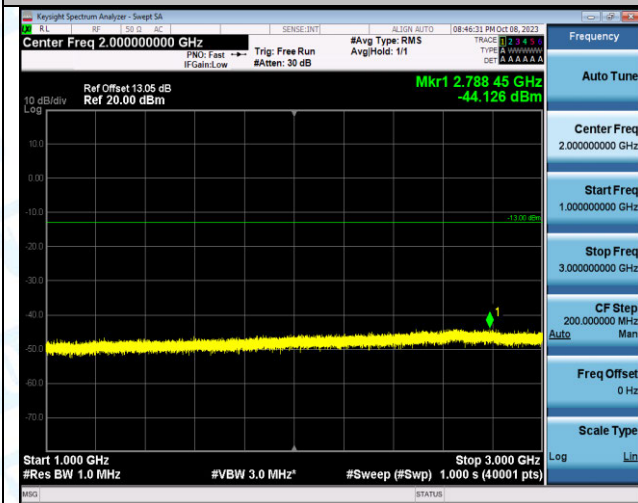

Band4_15MHz_QPSK_20175_1RB#0_0.15~30_0.15~30

Band4_15MHz_QPSK_20175_1RB#0_1000~3000_1000~3000