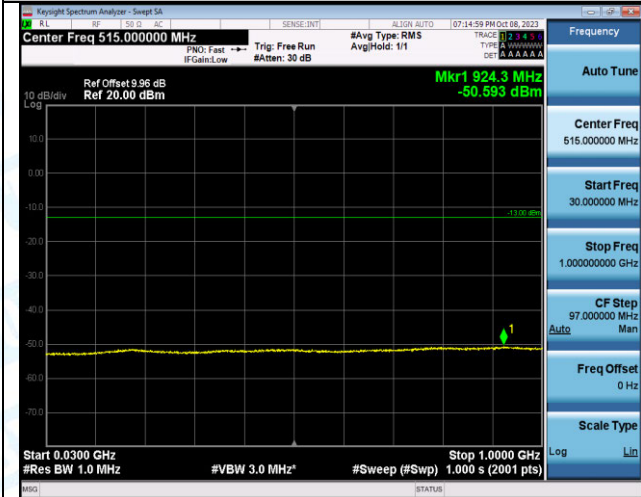

Band4_10MHz_16QAM_20350_1RB#49_1000~3000_100
0~3000

Band4_10MHz_16QAM_20350_1RB#49_3000~20000_30
00~20000

Band4_10MHz_QPSK_20000_50RB#0_0.009~0.15_0.009
~0.15

Band4_10MHz_QPSK_20000_50RB#0_0.15~30_0.15~30