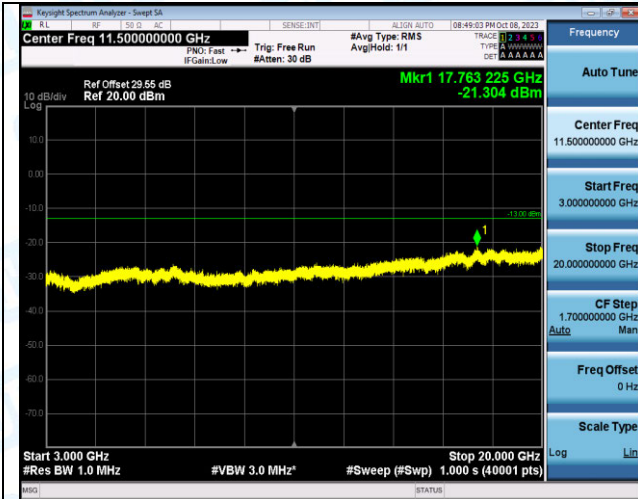

Band4_15MHz_QPSK_20175_1RB#74_3000~20000_300
0~20000

Band4_15MHz_16QAM_20175_1RB#74_0.009~0.15_0.00
9~0.15

Band4_15MHz_16QAM_20175_1RB#74_0.15~30_0.15~3
0

Band4_15MHz_16QAM_20175_1RB#74_30~1000_30~10
00

Band4_15MHz_16QAM_20175_1RB#74_1000~3000_100
0~3000