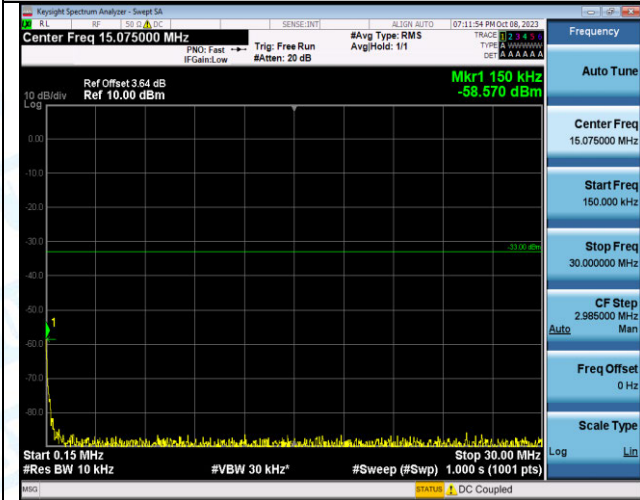

Band4_10MHz_QPSK_20350_1RB#49_3000~20000_300
0~20000

Band4_10MHz_16QAM_20350_1RB#49_0.009~0.15_0.00
9~0.15

Band4_10MHz_16QAM_20350_1RB#49_0.15~30_0.15~30
0

Band4_10MHz_16QAM_20350_1RB#49_30~1000_30~1000
00