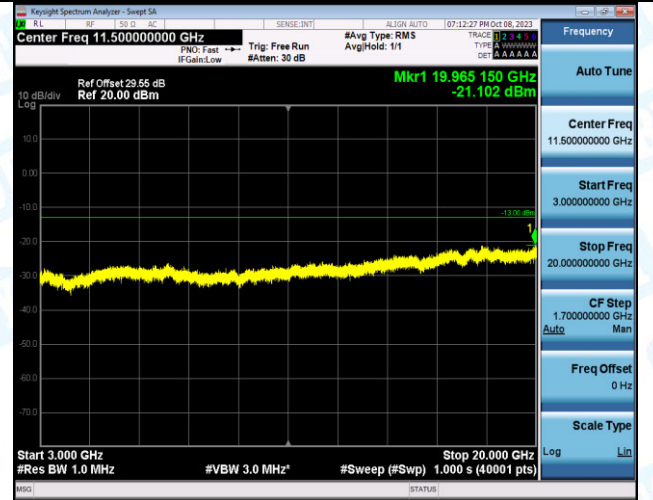

Band4_10MHz_16QAM_20350_1RB#49_30~1000_30~1000
00

Band4_10MHz_16QAM_20350_1RB#49_3000~20000_30
00~20000