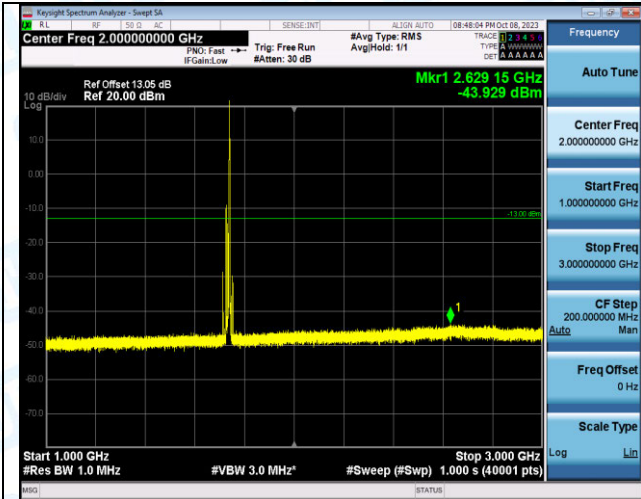

Band4_15MHz_QPSK_20175_1RB#74_0.15~30_0.15~30
0

Band4_15MHz_QPSK_20175_1RB#74_1000~3000_1000
~3000