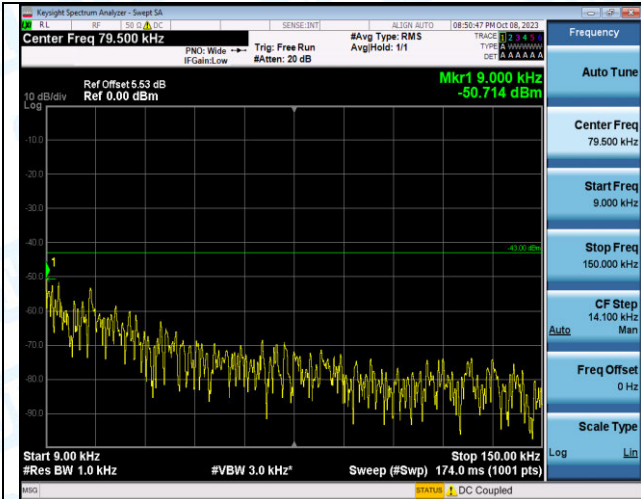

Band4_15MHz_QPSK_20325_1RB#0_1000~3000_1000~3000

Band4_15MHz_16QAM_20325_1RB#0_0.009~0.15_0.009
~0.15