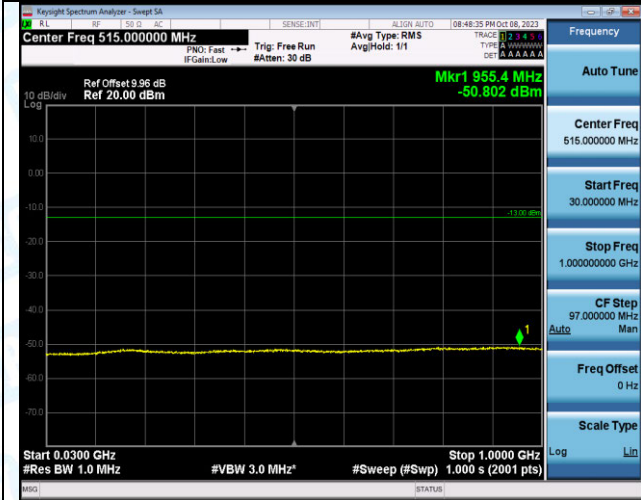

Band4_15MHz_16QAM_20175_1RB#74_0.009~0.15_0.00
9~0.15

Band4_15MHz_16QAM_20175_1RB#74_30~1000_30~10
00