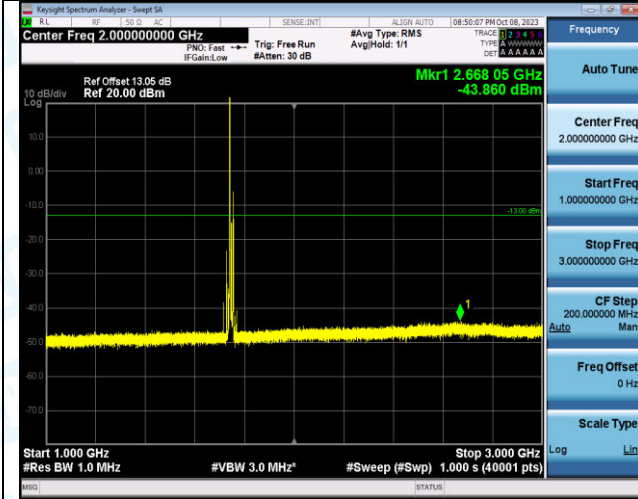

Band4_15MHz_16QAM_20175_1RB#74_3000~20000_3000~20000

Band4_15MHz_QPSK_20325_1RB#0_0.009~0.15_0.009~0.15

Band4_15MHz_QPSK_20325_1RB#0_0.15~30_0.15~30

Band4_15MHz_QPSK_20325_1RB#0_30~1000_30~1000

Band4_15MHz_QPSK_20325_1RB#0_1000~3000_1000~3000