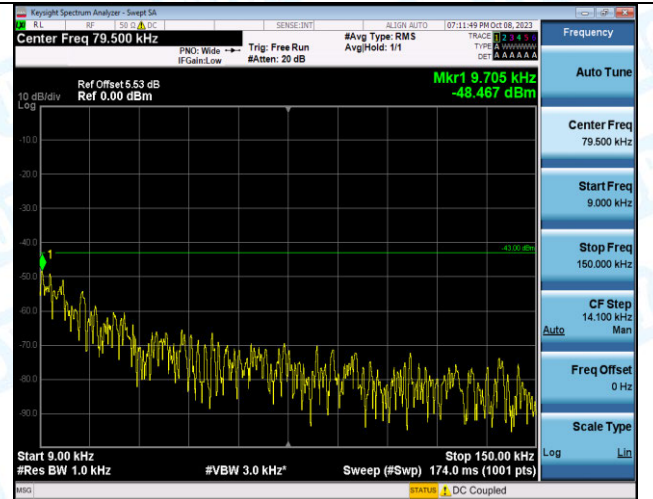

Band4_10MHz_QPSK_20350_1RB#49_3000~20000_300
0~20000

Band4_10MHz_16QAM_20350_1RB#49_0.009~0.15_0.00
9~0.15

Band4_10MHz_16QAM_20350_1RB#49_0.15~30_0.15~30
0

Band4_10MHz_16QAM_20350_1RB#49_30~1000_30~1000
00