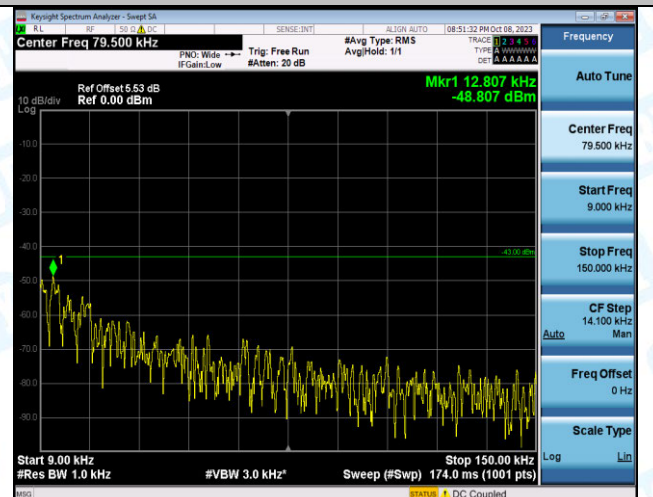

Band4_15MHz_16QAM_20325_1RB#0_1000~3000_1000
~3000

Band4_15MHz_QPSK_20325_1RB#74_0.009~0.15_0.009
~0.15