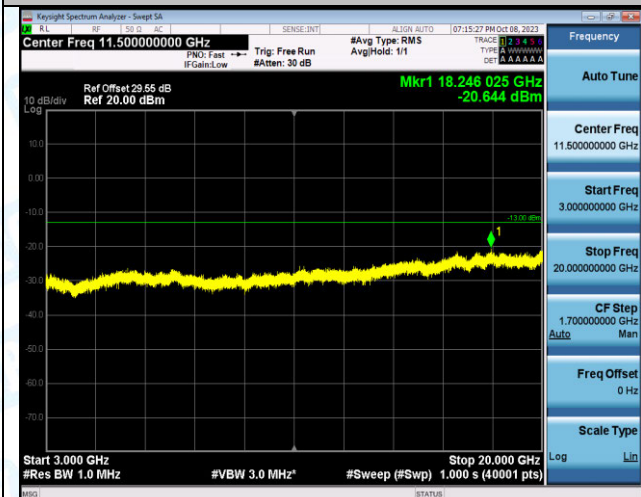

Band4_10MHz_QPSK_20000_50RB#0_30~1000_30~100
0

Band4_10MHz_QPSK_20000_50RB#0_3000~20000_300
0~20000