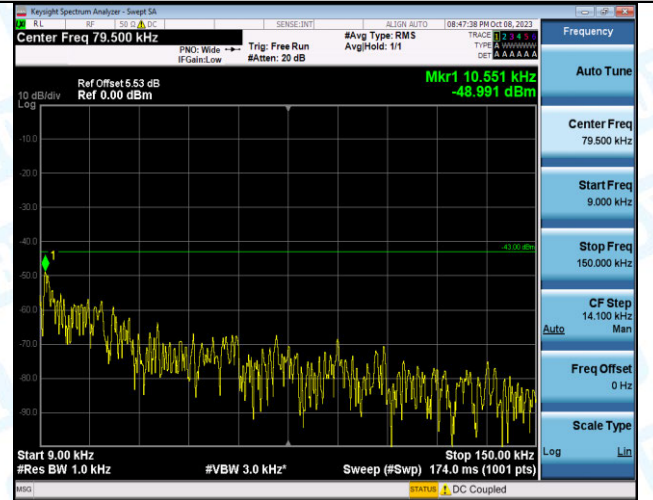

Band4_15MHz_16QAM_20175_1RB#0_0.009~0.15_0.009~0.15

Band4_15MHz_16QAM_20175_1RB#0_0.15~30_0.15~30

Band4_15MHz_16QAM_20175_1RB#0_30~1000_30~1000
0

Band4_15MHz_16QAM_20175_1RB#0_1000~3000_1000~3000
~3000

Band4_15MHz_16QAM_20175_1RB#0_3000~20000_3000~20000
0~20000