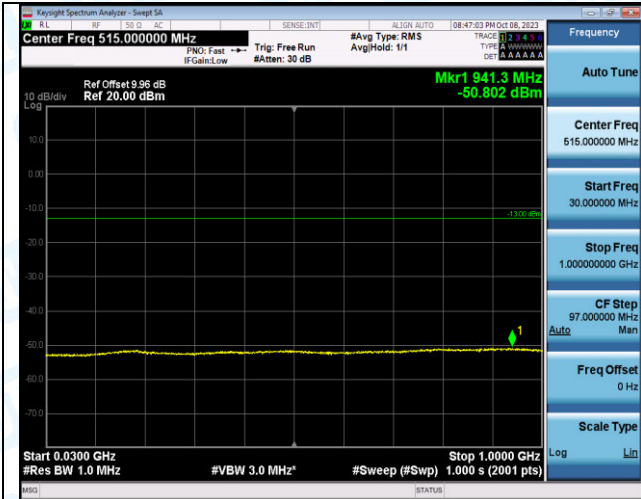

Band4_15MHz_16QAM_20175_1RB#0_0.009~0.15_0.009~0.15

Band4_15MHz_16QAM_20175_1RB#0_30~1000_30~1000
0