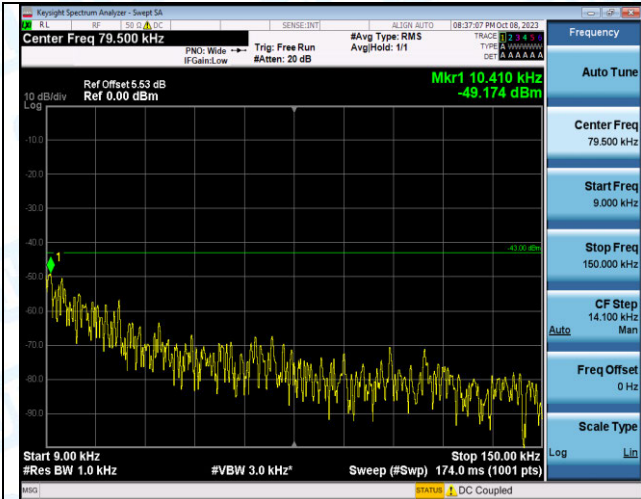

Band4_15MHz_QPSK_20025_1RB#74_0.009~0.15_0.009
~0.15

Band4_15MHz_QPSK_20025_1RB#74_0.15~30_0.15~30

Band4_15MHz_QPSK_20025_1RB#74_30~1000_30~1000
0

Band4_15MHz_QPSK_20025_1RB#74_1000~3000_1000
~3000

Band4_15MHz_QPSK_20025_1RB#74_3000~20000_3000
0~20000