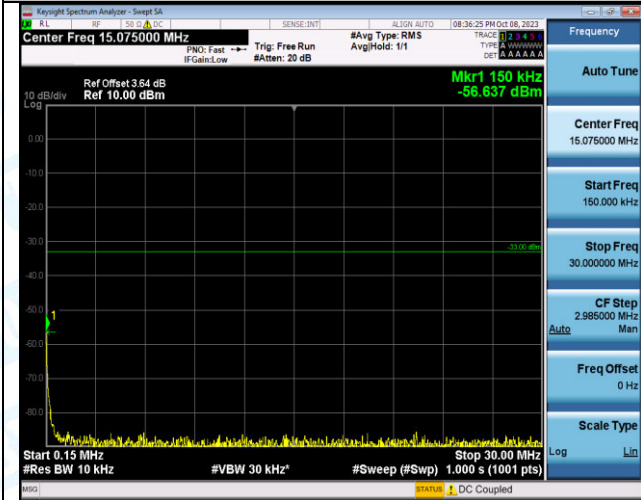

Band4_15MHz_16QAM_20025_1RB#0_3000~20000_300
0~20000

Band4_15MHz_QPSK_20025_1RB#74_0.15~30_0.15~30