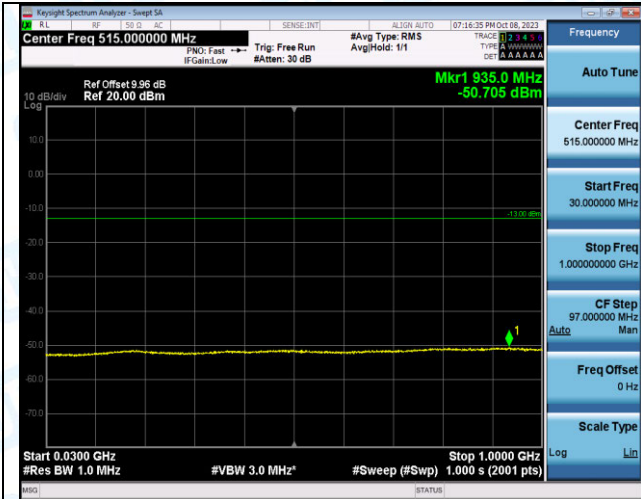

Band4_10MHz_QPSK_20350_50RB#0_0.009~0.15_0.009~0.15

Band4_10MHz_QPSK_20350_50RB#0_30~1000_30~100
0