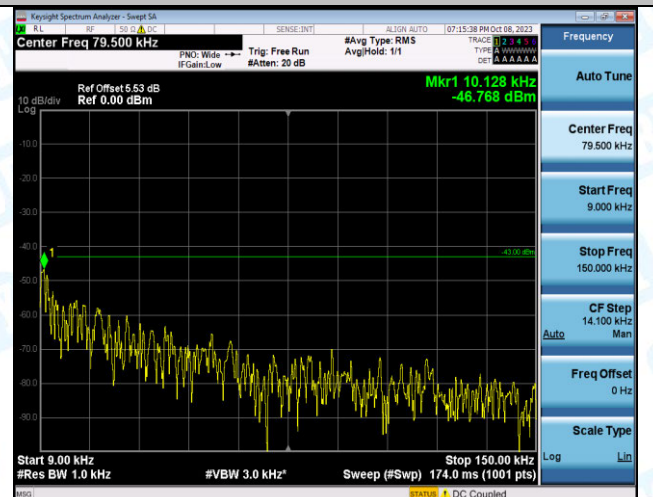

Band4_10MHz_QPSK_20000_50RB#0_1000~3000_1000
~3000

Band4_10MHz_QPSK_20175_50RB#0_0.009~0.15_0.009
~0.15