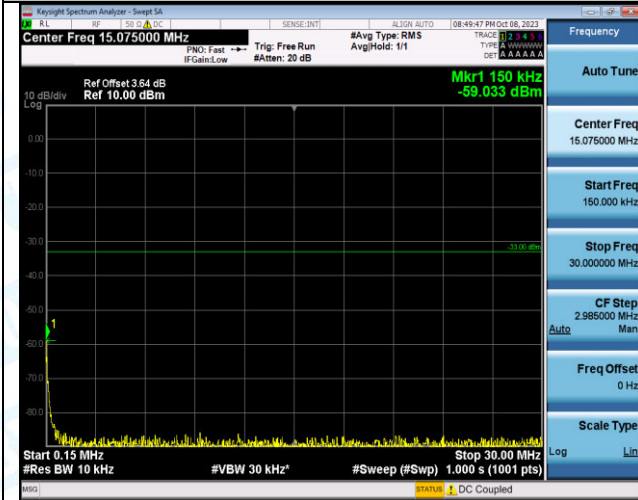

Band4_15MHz_16QAM_20175_1RB#74_3000~20000_3000~20000

Band4_15MHz_QPSK_20325_1RB#0_0.15~30_0.15~30