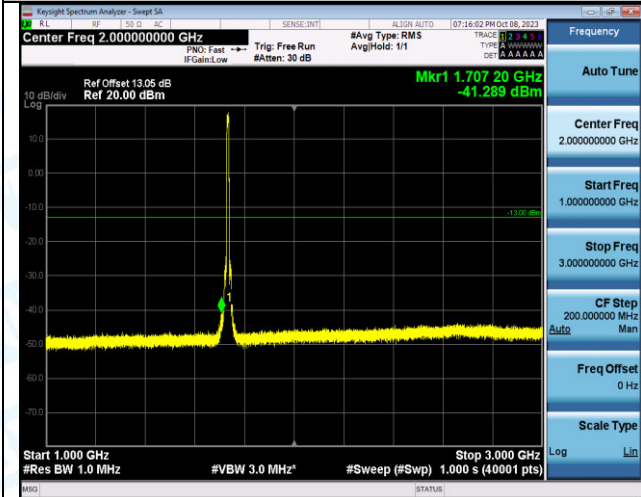

Band4_10MHz_QPSK_20175_50RB#0_0.15~30_0.15~30

Band4_10MHz_QPSK_20175_50RB#0_1000~3000_1000~3000