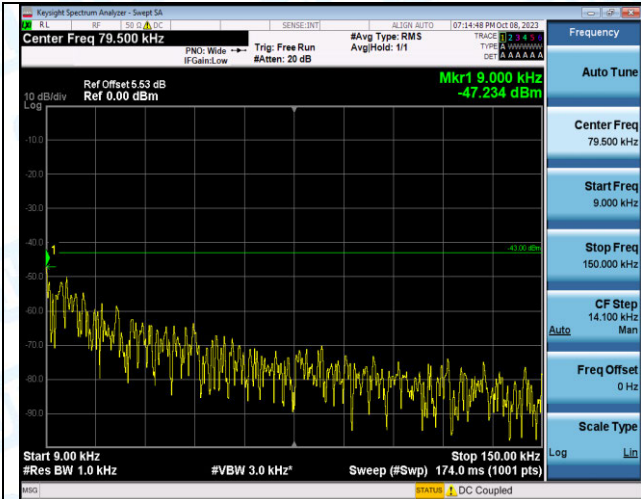

Band4_10MHz_16QAM_20350_1RB#49_1000~3000_100
0~3000

Band4_10MHz_QPSK_20000_50RB#0_0.009~0.15_0.009
~0.15