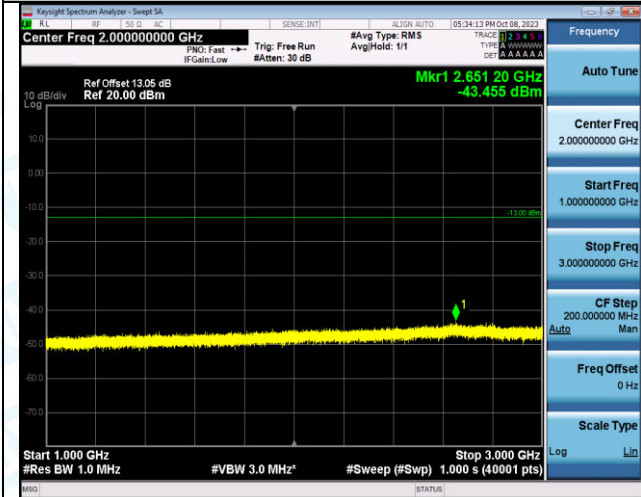

Band4_10MHz_16QAM_20000_1RB#0_0.15~30_0.15~30

Band4_10MHz_16QAM_20000_1RB#0_1000~3000_1000~3000