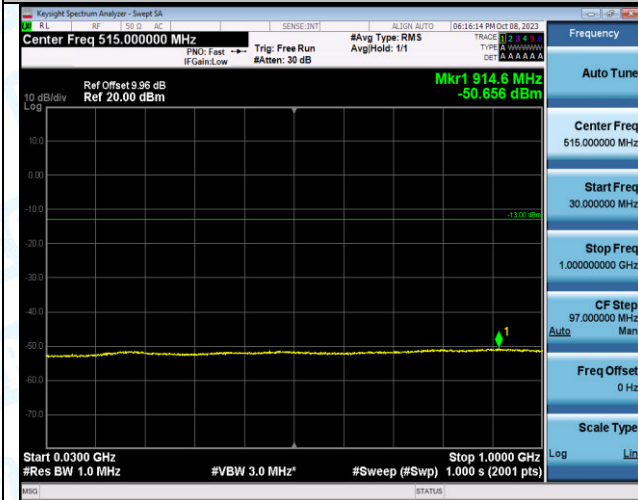

Band4_10MHz_QPSK_20175_1RB#0_0.009~0.15_0.009~0.15

Band4_10MHz_QPSK_20175_1RB#0_30~1000_30~1000