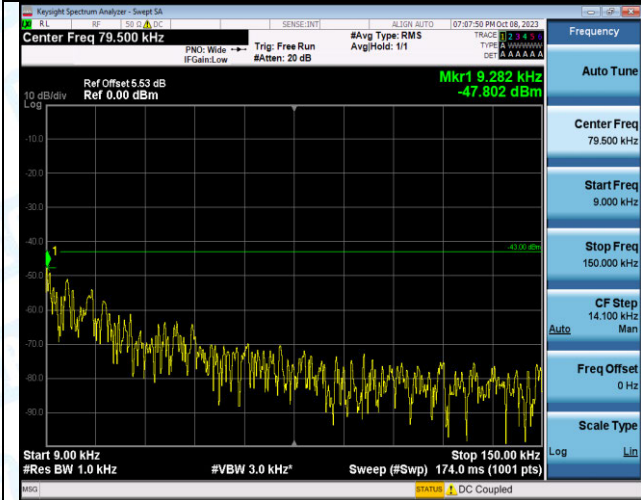

Band4_10MHz_16QAM_20175_1RB#49_0.009~0.15_0.00
9~0.15

Band4_10MHz_16QAM_20175_1RB#49_0.15~30_0.15~30

Band4_10MHz_16QAM_20175_1RB#49_30~1000_30~1000

Band4_10MHz_16QAM_20175_1RB#49_1000~3000_1000~3000

Band4_10MHz_16QAM_20175_1RB#49_3000~20000_3000~20000