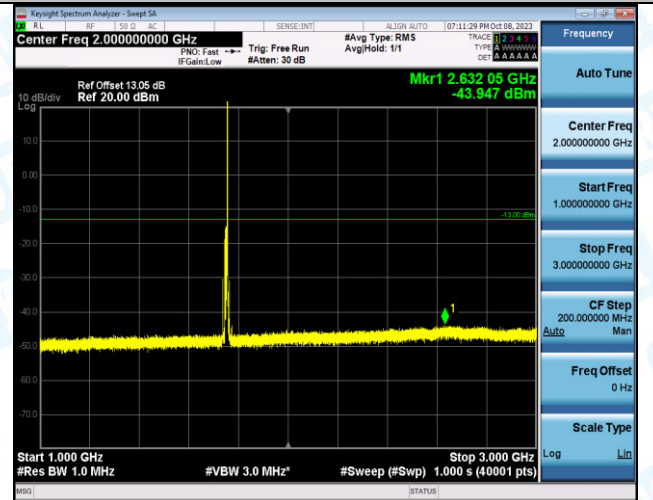

Band4_10MHz_QPSK_20350_1RB#49_0.15~30_0.15~30

Band4_10MHz_QPSK_20350_1RB#49_1000~3000_1000
~3000