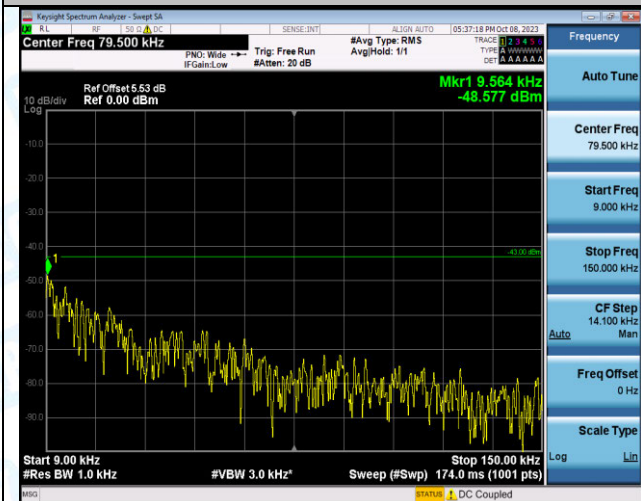

Band4_10MHz_16QAM_20000_1RB#0_1000~3000_1000~3000

Band4_10MHz_QPSK_20000_1RB#49_0.009~0.15_0.009~0.15