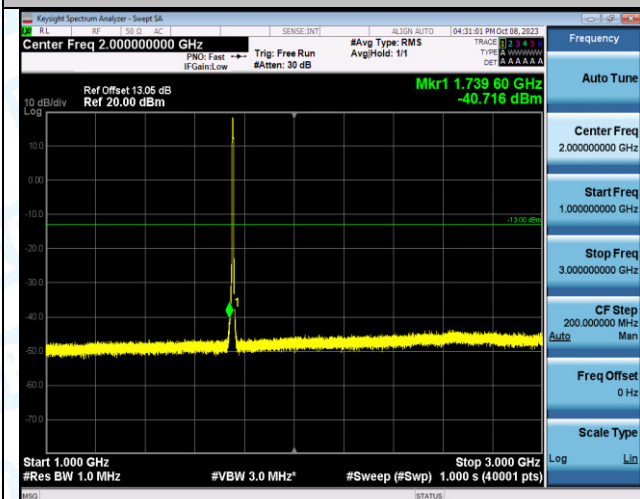

Band4_5MHz_16QAM_20375_25RB#0_0.15~30_0.15~30

Band4_5MHz_16QAM_20375_25RB#0_1000~3000_1000
~3000