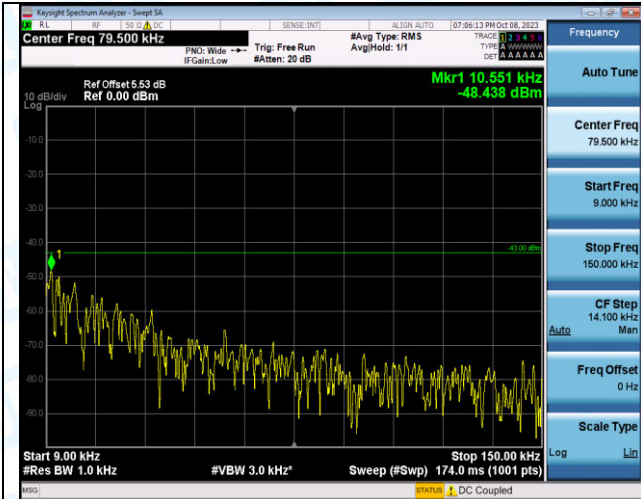

Band4_10MHz_16QAM_20175_1RB#0_0.15~30_0.15~30

Band4_10MHz_16QAM_20175_1RB#0_30~1000_30~100
0

Band4_10MHz_16QAM_20175_1RB#0_1000~3000_1000
~3000

Band4_10MHz_16QAM_20175_1RB#0_3000~20000_300
0~20000

Band4_10MHz_QPSK_20175_1RB#49_0.009~0.15_0.009
~0.15