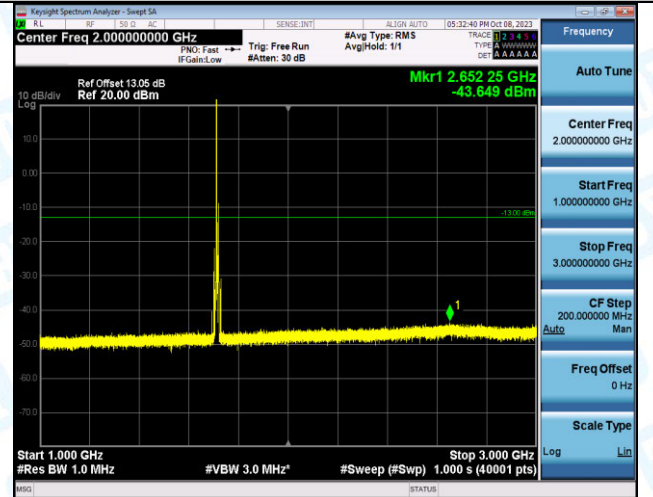

Band4_10MHz_QPSK_20000_1RB#0_0.15~30_0.15~30

Band4_10MHz_QPSK_20000_1RB#0_1000~3000_1000~3000