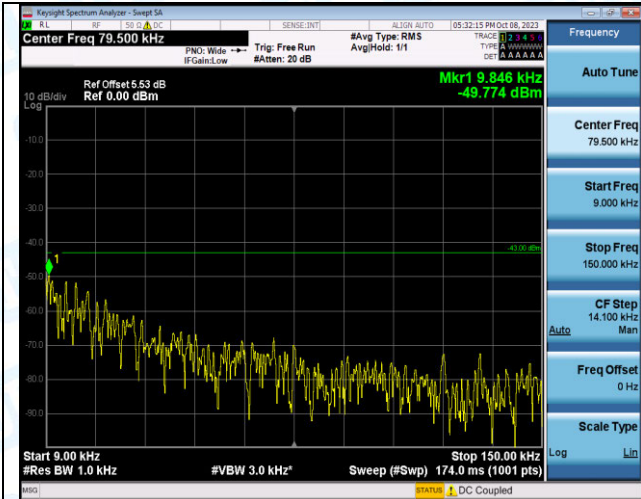

Band4_5MHz_16QAM_20375_25RB#0_1000~3000_1000
~3000

Band4_10MHz_QPSK_20000_1RB#0_0.009~0.15_0.009~0.15