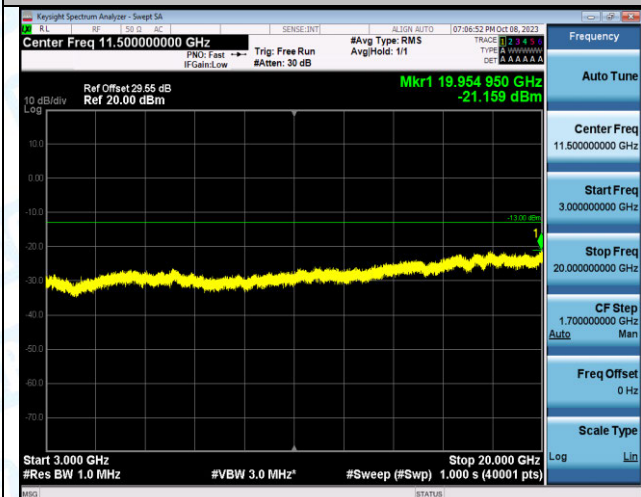

Band4_10MHz_QPSK_20175_1RB#49_30~1000_30~100
0

Band4_10MHz_QPSK_20175_1RB#49_3000~20000_3000~20000
0~20000