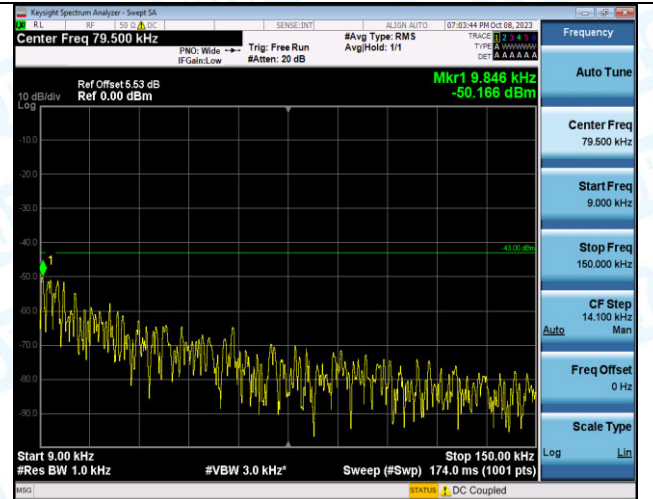

Band4_10MHz_QPSK_20175_1RB#0_0.15~30_0.15~30

Band4_10MHz_QPSK_20175_1RB#0_30~1000_30~1000

Band4_10MHz_QPSK_20175_1RB#0_1000~3000_1000~3000

Band4_10MHz_QPSK_20175_1RB#0_3000~20000_3000
~20000

Band4_10MHz_16QAM_20175_1RB#0_0.009~0.15_0.009
~0.15