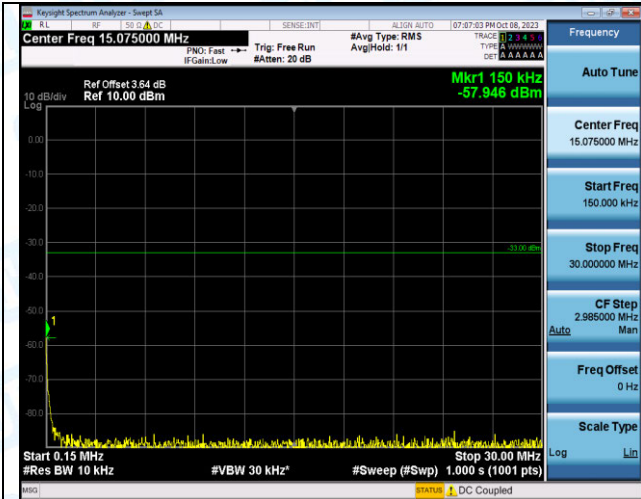

Band4_10MHz_QPSK_20175_1RB#49_3000~20000_3000~20000
0~20000

Band4_10MHz_16QAM_20175_1RB#49_0.15~30_0.15~30