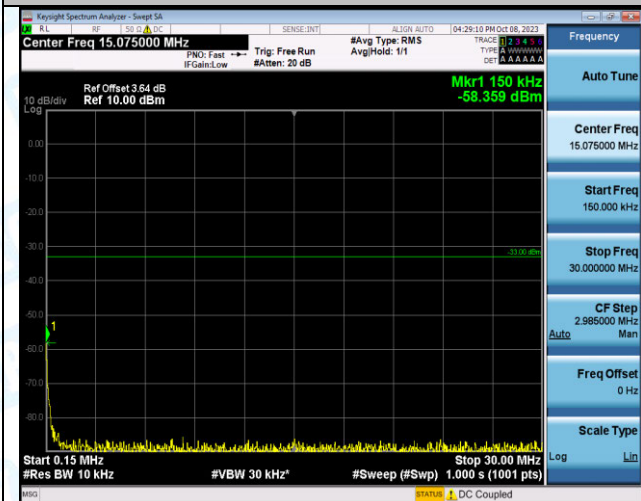

Band4_5MHz_QPSK_20375_1RB#0_30~1000_30~1000

Band4_5MHz_QPSK_20375_1RB#0_1000~3000_1000~3000

Band4_5MHz_QPSK_20375_1RB#0_3000~20000_3000~20000

Band4_5MHz_16QAM_20375_1RB#0_0.009~0.15_0.009~0.15

Band4_5MHz_16QAM_20375_1RB#0_0.15~30_0.15~30