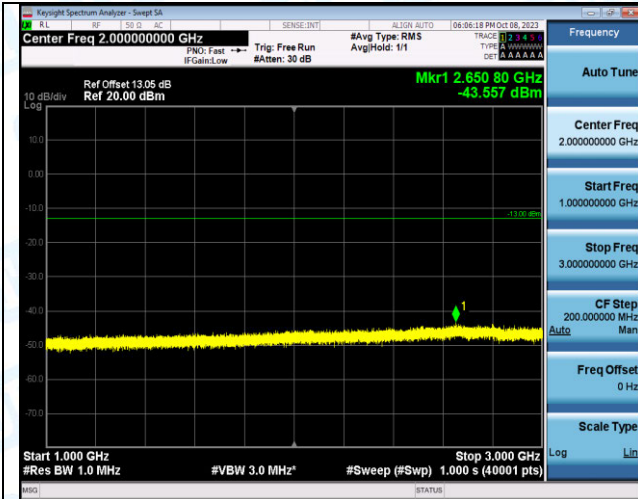

Band4_10MHz_16QAM_20000_1RB#49_0.15~30_0.15~30
0

Band4_10MHz_16QAM_20000_1RB#49_1000~3000_100
0~3000