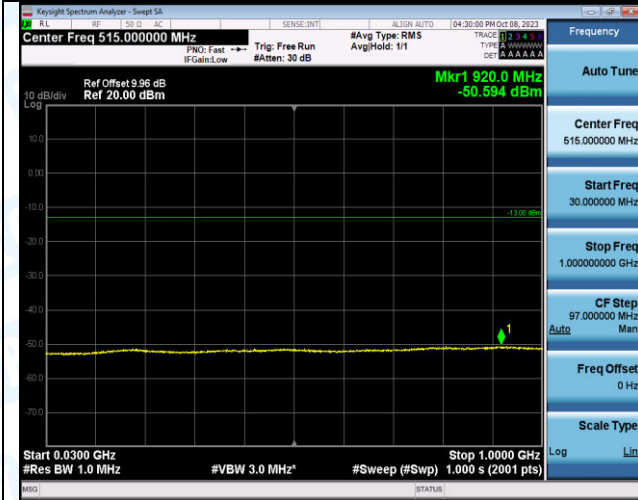

Band4_5MHz_16QAM_20375_1RB#0_30~1000_30~1000

Band4_5MHz_16QAM_20375_1RB#0_1000~3000_1000~3000

Band4_5MHz_16QAM_20375_1RB#0_3000~20000_3000~20000

Band4_5MHz_QPSK_20375_25RB#0_0.009~0.15_0.009~0.15

Band4_5MHz_QPSK_20375_25RB#0_0.15~30_0.15~30