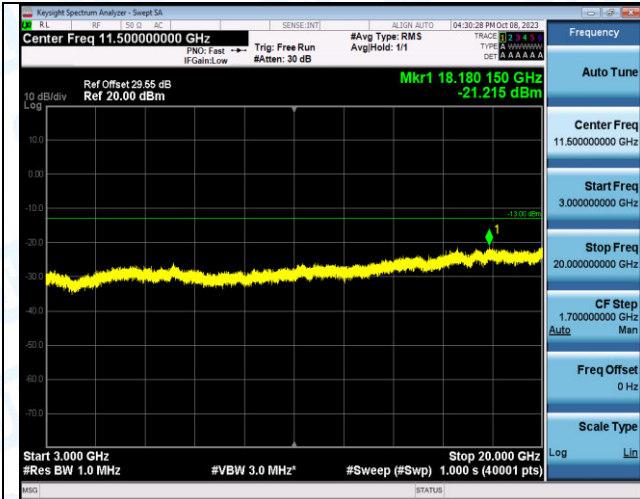

Band4_5MHz_QPSK_20375_25RB#0_30~1000_30~1000

Band4_5MHz_QPSK_20375_25RB#0_3000~20000_3000
~20000