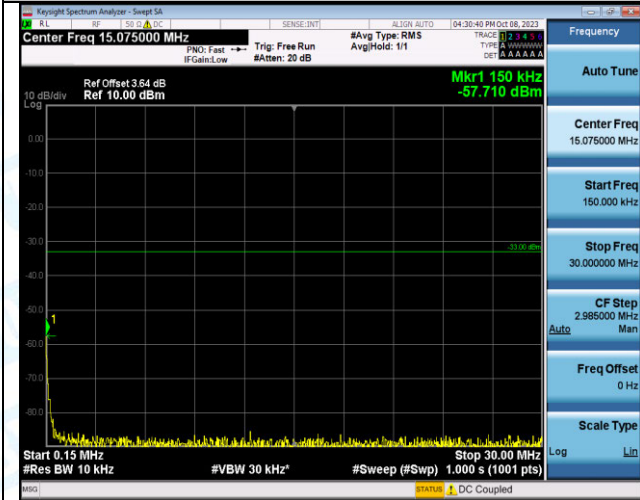

Band4_5MHz_QPSK_20375_25RB#0_30~1000_30~1000

Band4_5MHz_QPSK_20375_25RB#0_1000~3000_1000~3000

Band4_5MHz_QPSK_20375_25RB#0_3000~20000_3000
~20000

Band4_5MHz_16QAM_20375_25RB#0_0.009~0.15_0.009
~0.15

Band4_5MHz_16QAM_20375_25RB#0_0.15~30_0.15~30