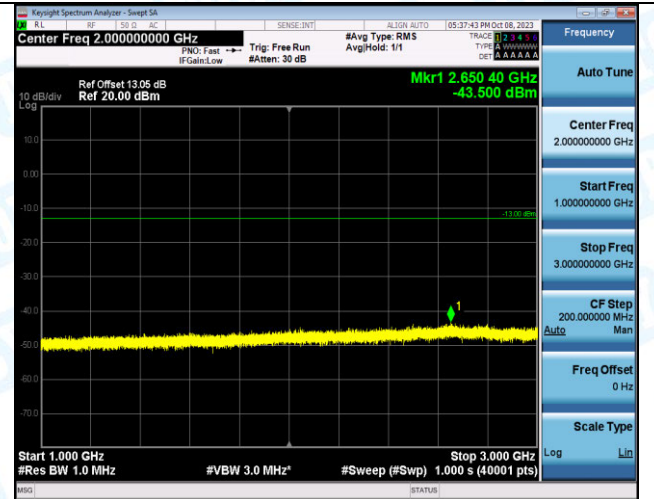

Band4_10MHz_QPSK_20000_1RB#49_0.15~30_0.15~30

Band4_10MHz_QPSK_20000_1RB#49_1000~3000_1000~3000
~3000