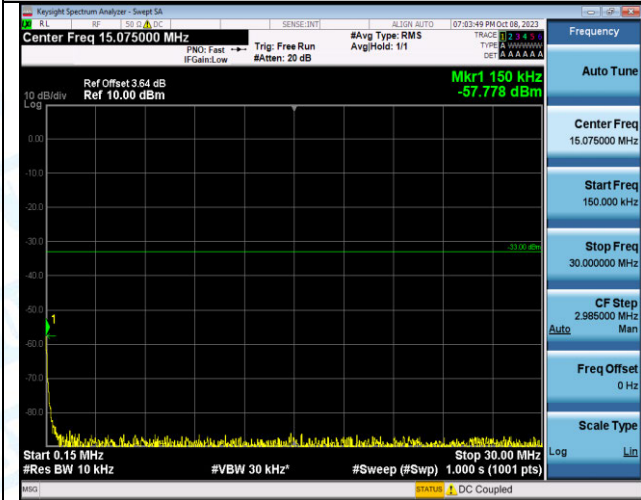

Band4_10MHz_QPSK_20175_1RB#0_0.15~30_0.15~30

Band4_10MHz_QPSK_20175_1RB#0_30~1000_30~1000

Band4_10MHz_QPSK_20175_1RB#0_1000~3000_1000~3000

Band4_10MHz_QPSK_20175_1RB#0_3000~20000_3000
~20000

Band4_10MHz_16QAM_20175_1RB#0_0.009~0.15_0.009
~0.15