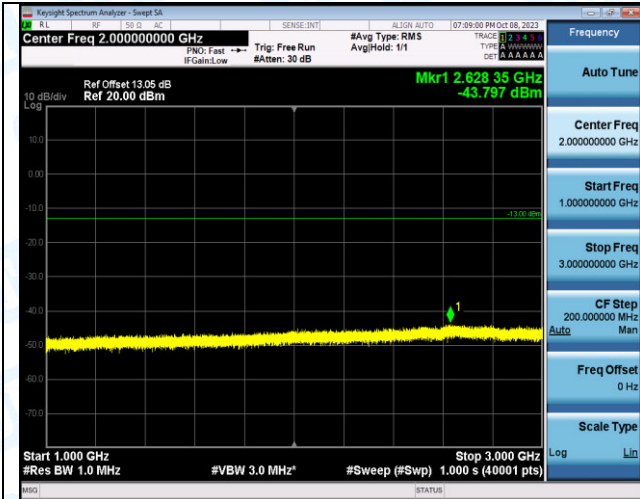

Band4_10MHz_16QAM_20350_1RB#0_0.15~30_0.15~30

Band4_10MHz_16QAM_20350_1RB#0_1000~3000_1000
~3000