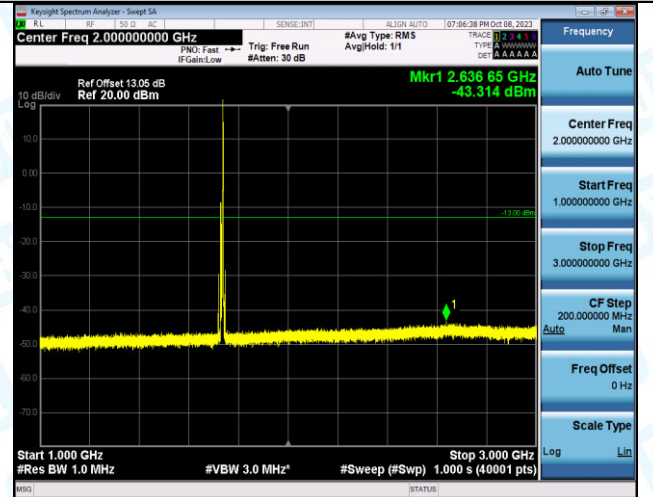

Band4_10MHz_QPSK_20175_1RB#49_0.15~30_0.15~30

Band4_10MHz_QPSK_20175_1RB#49_1000~3000_1000~3000
~3000