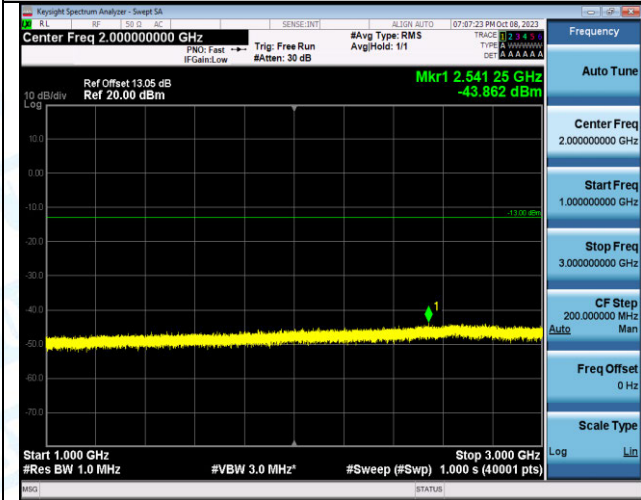

Band4_10MHz_16QAM_20175_1RB#49_0.15~30_0.15~30

Band4_10MHz_16QAM_20175_1RB#49_1000~3000_1000~3000