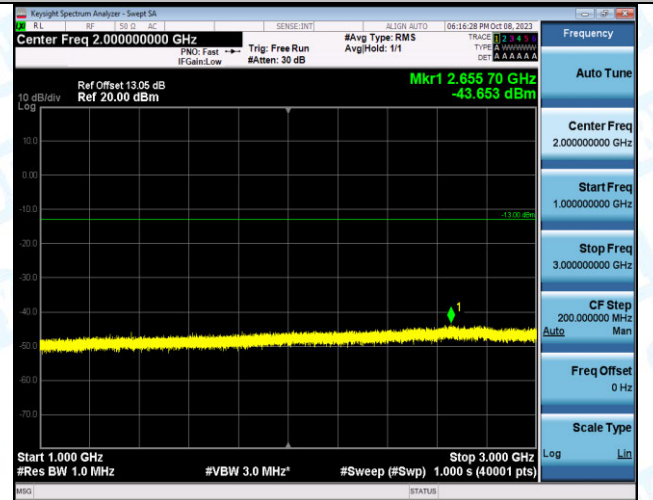

Band4_10MHz_QPSK_20175_1RB#0_0.15~30_0.15~30

Band4_10MHz_QPSK_20175_1RB#0_1000~3000_1000~3000