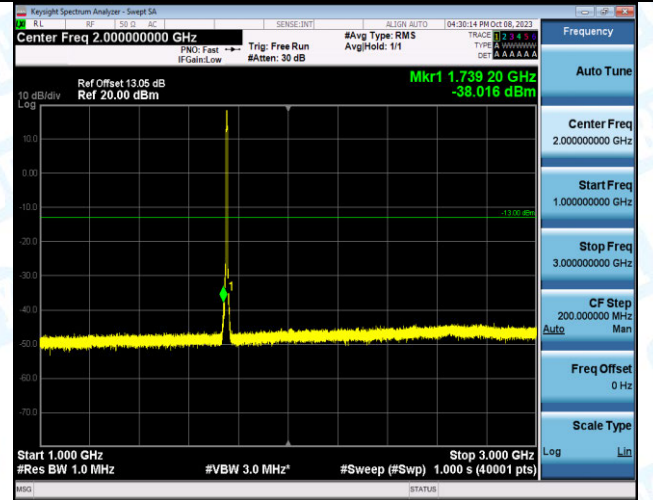

Band4_5MHz_QPSK_20375_25RB#0_0.15~30_0.15~30

Band4_5MHz_QPSK_20375_25RB#0_1000~3000_1000~3000