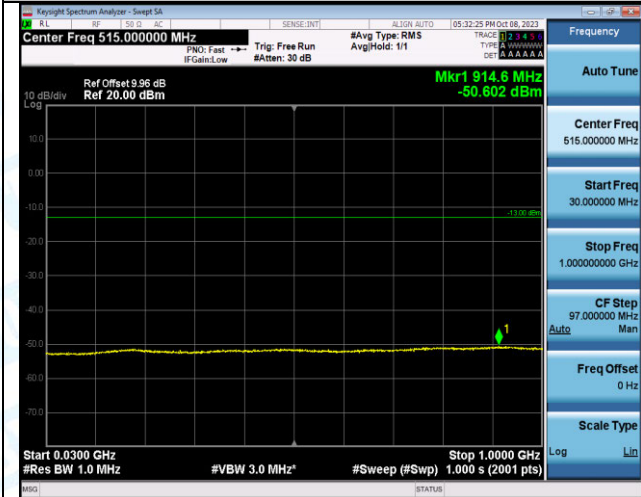

Band4_5MHz_16QAM_20375_25RB#0_30~1000_30~1000
0

Band4_5MHz_16QAM_20375_25RB#0_1000~3000_1000
~3000

Band4_5MHz_16QAM_20375_25RB#0_3000~20000_300
0~20000

Band4_10MHz_QPSK_20000_1RB#0_0.009~0.15_0.009~0.15

Band4_10MHz_QPSK_20000_1RB#0_0.15~30_0.15~30