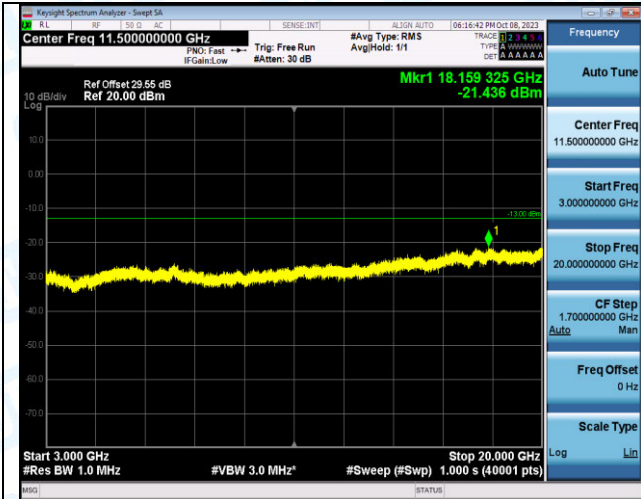

Band4_10MHz_QPSK_20175_1RB#0_30~1000_30~1000

Band4_10MHz_QPSK_20175_1RB#0_3000~20000_3000
~20000