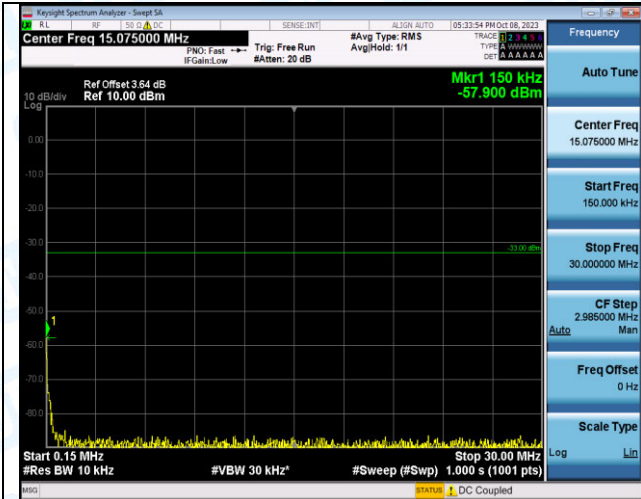

Band4_10MHz_QPSK_20000_1RB#0_30~1000_30~1000

Band4_10MHz_QPSK_20000_1RB#0_1000~3000_1000~3000

Band4_10MHz_QPSK_20000_1RB#0_3000~20000_3000~20000

Band4_10MHz_16QAM_20000_1RB#0_0.009~0.15_0.009~0.15

Band4_10MHz_16QAM_20000_1RB#0_0.15~30_0.15~30