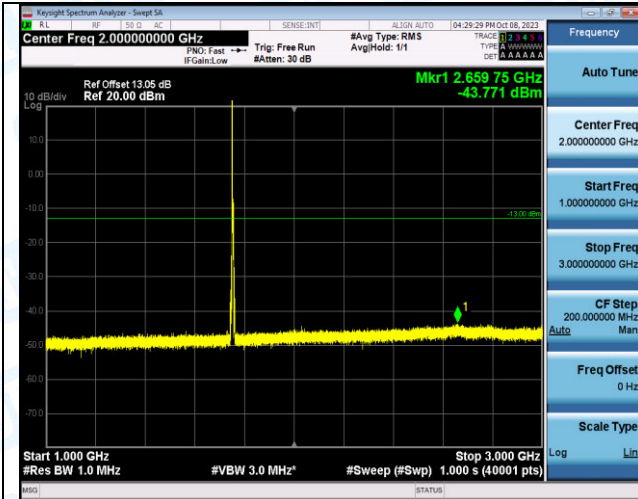

Band4_5MHz_16QAM_20375_1RB#0_0.15~30_0.15~30

Band4_5MHz_16QAM_20375_1RB#0_1000~3000_1000~3000