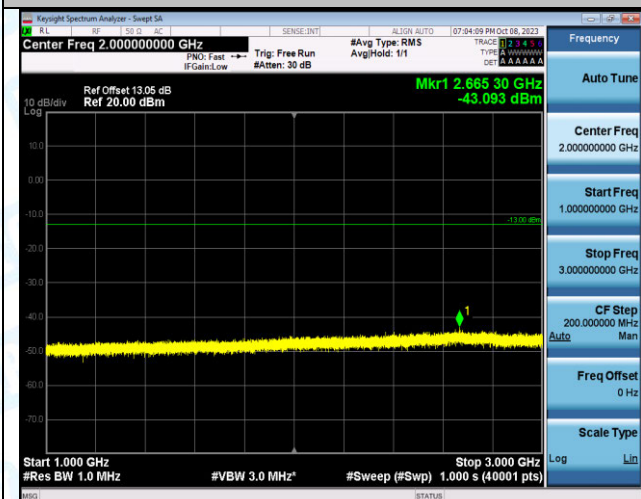

Band4_10MHz_16QAM_20175_1RB#0_0.15~30_0.15~30

Band4_10MHz_16QAM_20175_1RB#0_1000~3000_1000
~3000