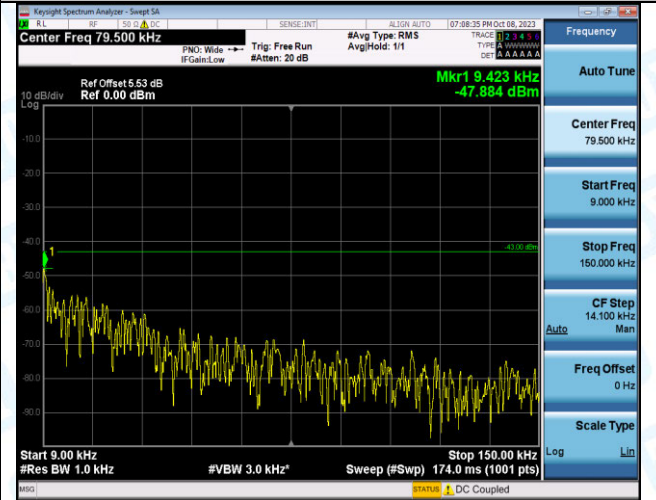

Band4_10MHz_QPSK_20350_1RB#0_0.009~0.15_0.009~0.15

Band4_10MHz_QPSK_20350_1RB#0_0.15~30_0.15~30

Band4_10MHz_QPSK_20350_1RB#0_30~1000_30~1000

Band4_10MHz_QPSK_20350_1RB#0_1000~3000_1000~3000

Band4_10MHz_QPSK_20350_1RB#0_3000~20000_3000~20000