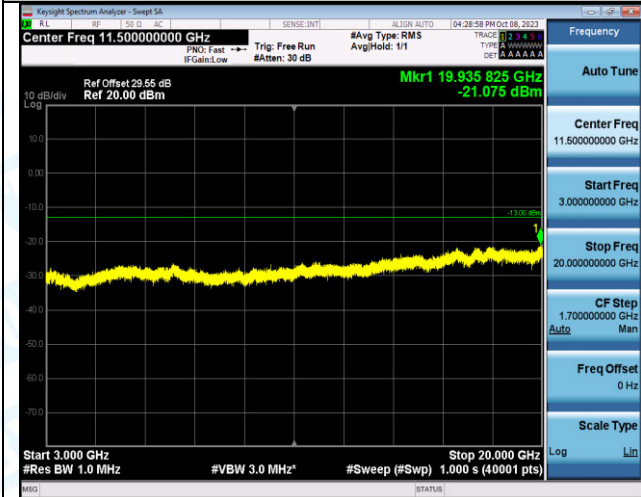

Band4_5MHz_QPSK_20375_1RB#0_30~1000_30~1000

Band4_5MHz_QPSK_20375_1RB#0_1000~3000_1000~3000

Band4_5MHz_QPSK_20375_1RB#0_3000~20000_3000~20000

Band4_5MHz_16QAM_20375_1RB#0_0.009~0.15_0.009~0.15

Band4_5MHz_16QAM_20375_1RB#0_0.15~30_0.15~30