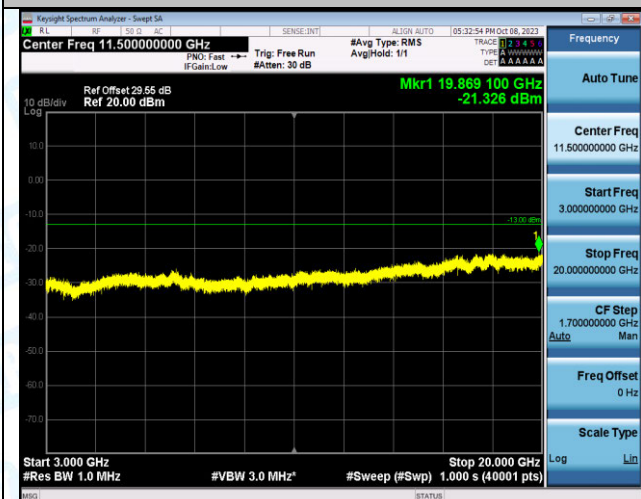

Band4_10MHz_QPSK_20000_1RB#0_30~1000_30~1000

Band4_10MHz_QPSK_20000_1RB#0_3000~20000_3000~20000