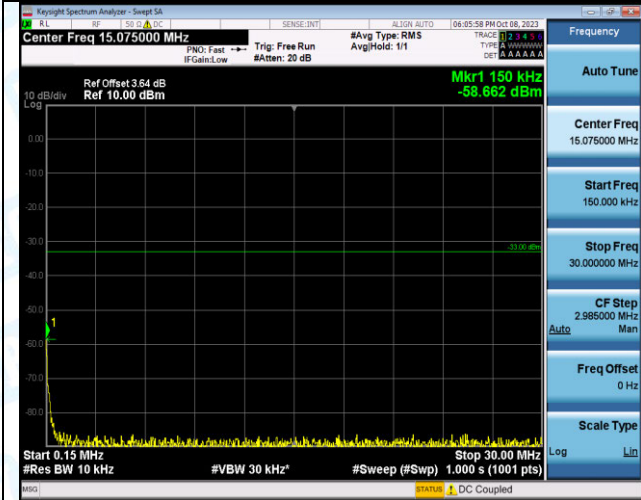

Band4_10MHz_QPSK_20000_1RB#49_30~1000_30~100
0

Band4_10MHz_QPSK_20000_1RB#49_1000~3000_1000~3000
~3000

Band4_10MHz_QPSK_20000_1RB#49_3000~20000_3000~20000
0~20000

Band4_10MHz_16QAM_20000_1RB#49_0.009~0.15_0.009~0.15
9~0.15