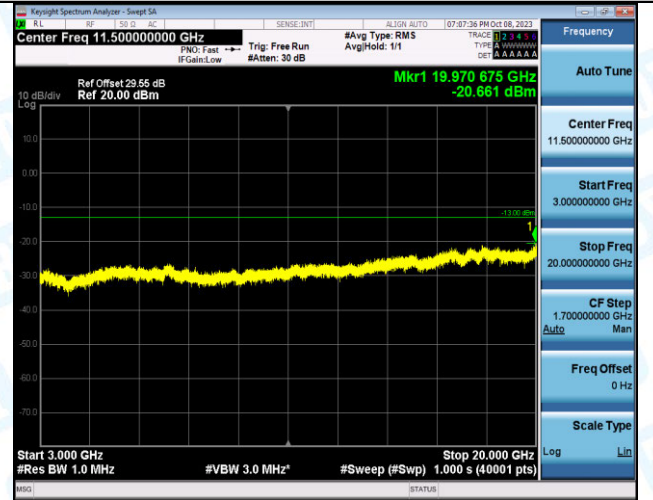

Band4_10MHz_16QAM_20175_1RB#49_0.009~0.15_0.00
9~0.15

Band4_10MHz_16QAM_20175_1RB#49_0.15~30_0.15~30

Band4_10MHz_16QAM_20175_1RB#49_30~1000_30~1000

Band4_10MHz_16QAM_20175_1RB#49_1000~3000_1000~3000

Band4_10MHz_16QAM_20175_1RB#49_3000~20000_3000~20000