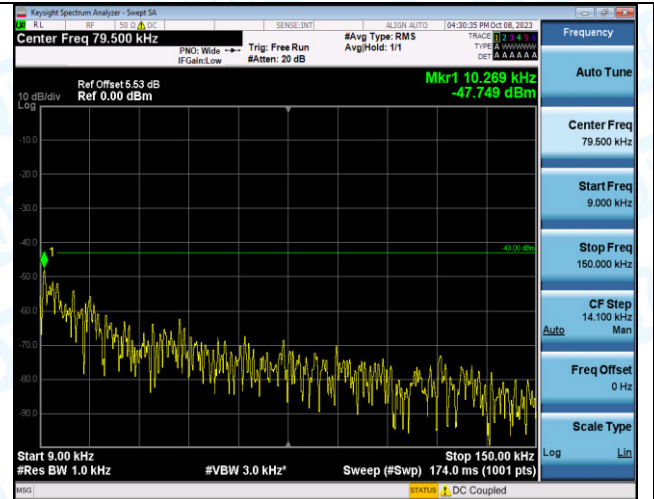

Band4_5MHz_QPSK_20375_25RB#0_1000~3000_1000~3000

Band4_5MHz_16QAM_20375_25RB#0_0.009~0.15_0.009
~0.15