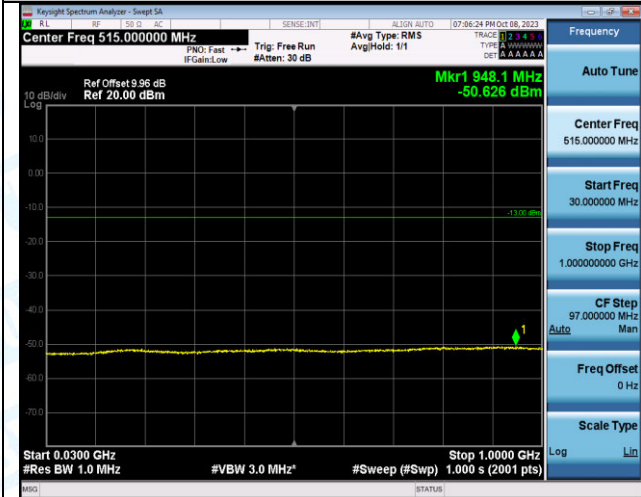

Band4_10MHz_QPSK_20175_1RB#49_0.009~0.15_0.009
~0.15

Band4_10MHz_QPSK_20175_1RB#49_30~1000_30~100
0