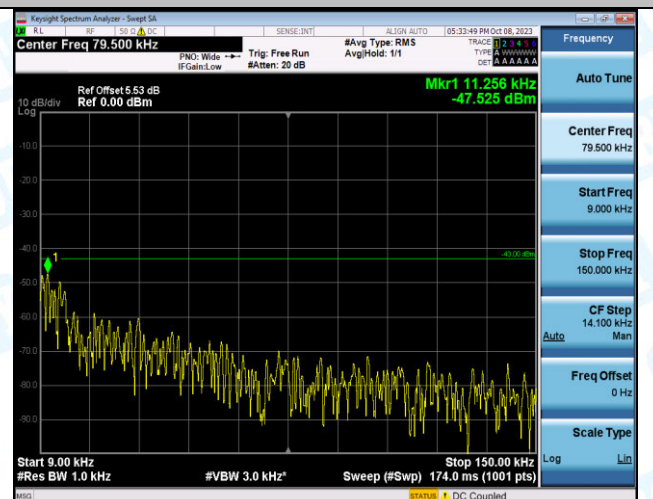

Band4_10MHz_QPSK_20000_1RB#0_1000~3000_1000~3000

Band4_10MHz_16QAM_20000_1RB#0_0.009~0.15_0.009~0.15