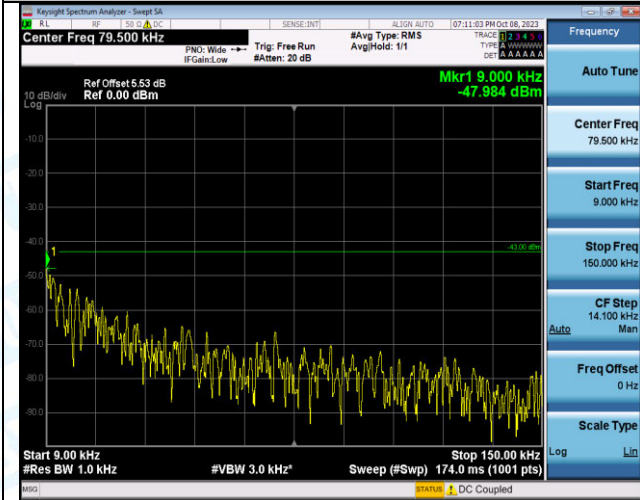

Band4_10MHz_16QAM_20350_1RB#0_0.009~0.15_0.009~0.15

Band4_10MHz_16QAM_20350_1RB#0_0.15~30_0.15~30

Band4_10MHz_16QAM_20350_1RB#0_30~1000_30~1000

Band4_10MHz_16QAM_20350_1RB#0_1000~3000_1000
~3000

Band4_10MHz_16QAM_20350_1RB#0_3000~20000_3000
0~20000