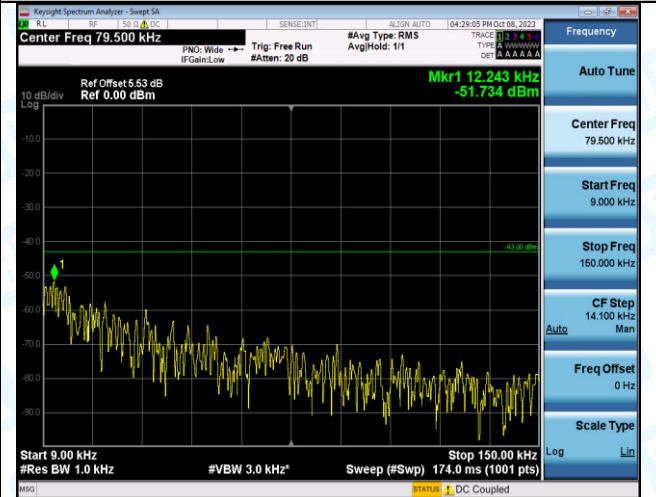

Band4_5MHz_QPSK_20375_1RB#0_30~1000_30~1000

Band4_5MHz_QPSK_20375_1RB#0_1000~3000_1000~3000

Band4_5MHz_QPSK_20375_1RB#0_3000~20000_3000~20000

Band4_5MHz_16QAM_20375_1RB#0_0.009~0.15_0.009~0.15

Band4_5MHz_16QAM_20375_1RB#0_0.15~30_0.15~30