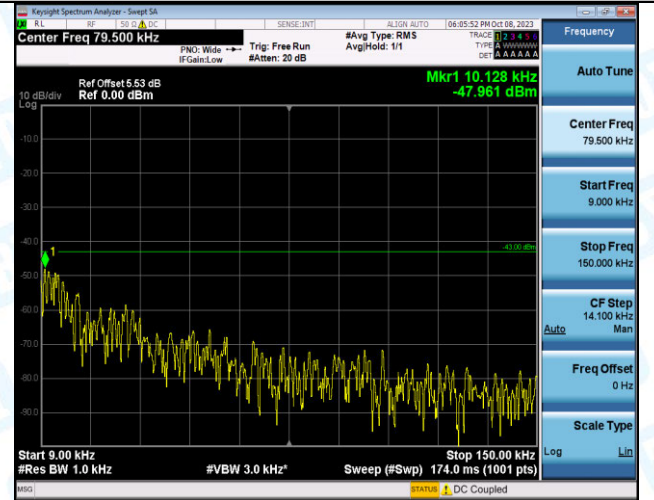

Band4_10MHz_QPSK_20000_1RB#49_1000~3000_1000~3000
~3000

Band4_10MHz_16QAM_20000_1RB#49_0.009~0.15_0.009~0.15
9~0.15