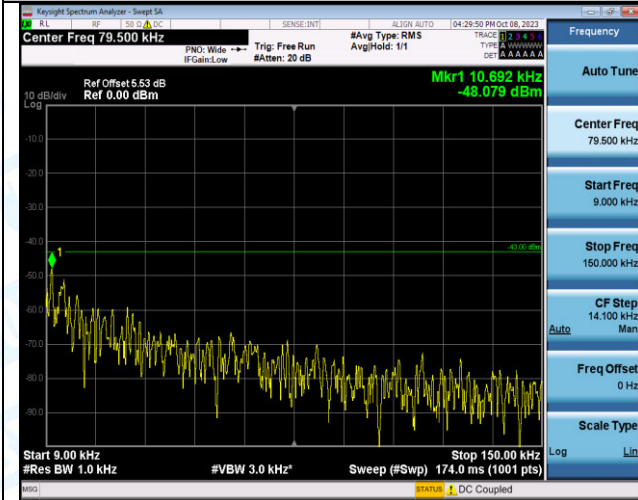

Band4_5MHz_16QAM_20375_1RB#0_1000~3000_1000~3000

Band4_5MHz_QPSK_20375_25RB#0_0.009~0.15_0.009~0.15