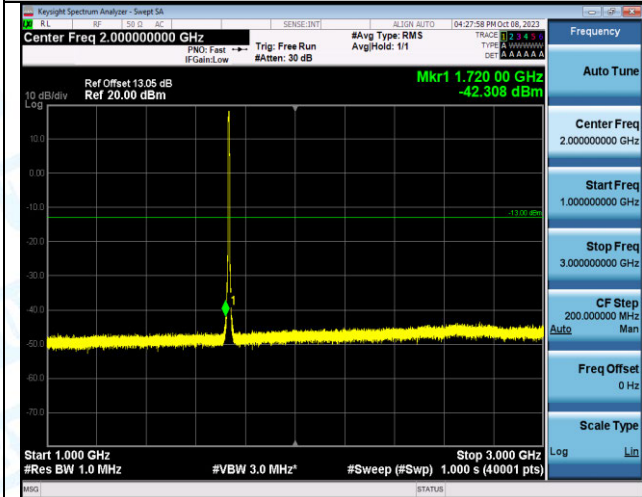

Band4_5MHz_16QAM_20175_25RB#0_0.15~30_0.15~30

Band4_5MHz_16QAM_20175_25RB#0_1000~3000_1000~3000