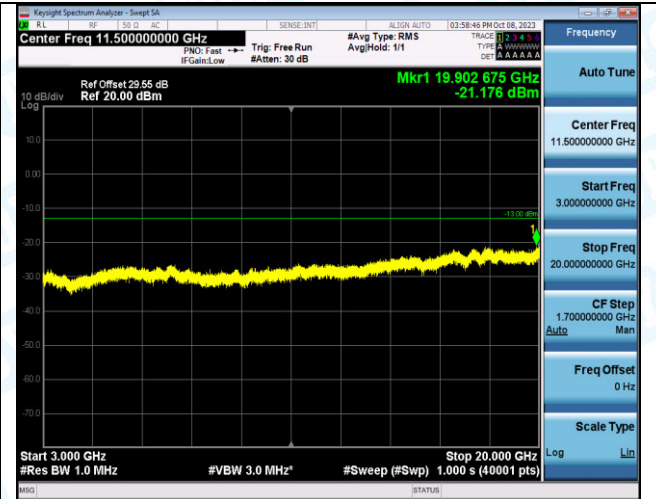

Band4_3MHz_16QAM_20385_1RB#0_0.009~0.15_0.009~0.15

Band4_3MHz_16QAM_20385_1RB#0_0.15~30_0.15~30

Band4_3MHz_16QAM_20385_1RB#0_30~1000_30~1000

Band4_3MHz_16QAM_20385_1RB#0_1000~3000_1000~3000

Band4_3MHz_16QAM_20385_1RB#0_3000~20000_3000~20000