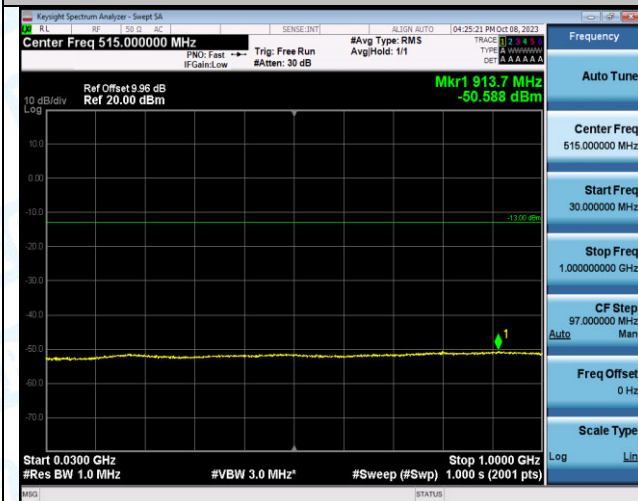

Band4_5MHz_QPSK_20175_1RB#0_0.009~0.15_0.009~0.15

Band4_5MHz_QPSK_20175_1RB#0_30~1000_30~1000