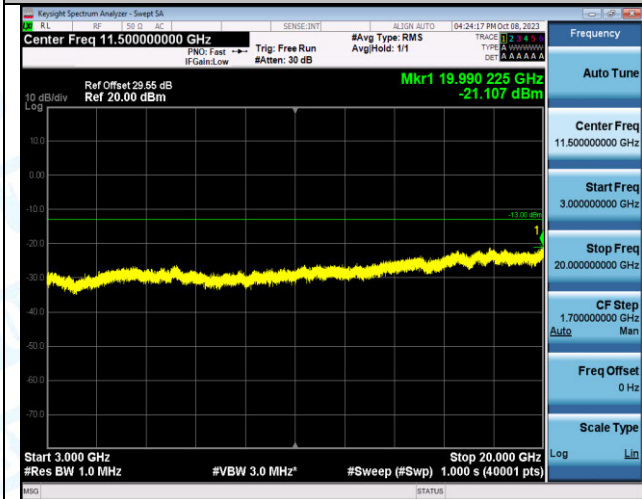

Band4_5MHz_QPSK_19975_25RB#0_0.009~0.15_0.009~0.15

Band4_5MHz_QPSK_19975_25RB#0_0.15~30_0.15~30

Band4_5MHz_QPSK_19975_25RB#0_30~1000_30~1000

Band4_5MHz_QPSK_19975_25RB#0_1000~3000_1000~3000

Band4_5MHz_QPSK_19975_25RB#0_3000~20000_3000~20000