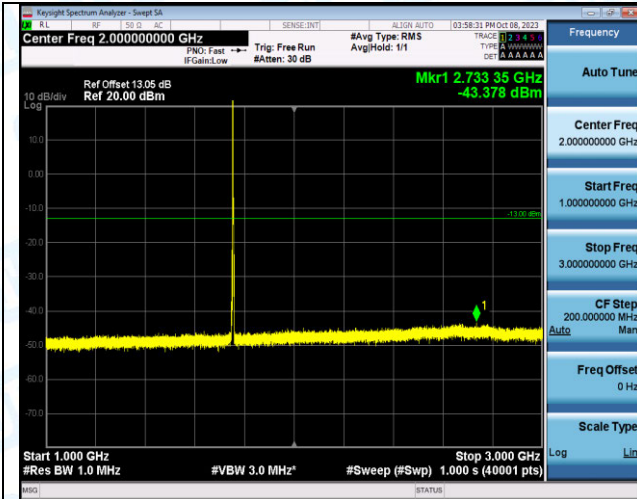

Band4_3MHz_16QAM_20385_1RB#0_0.15~30_0.15~30

Band4_3MHz_16QAM_20385_1RB#0_1000~3000_1000~3000