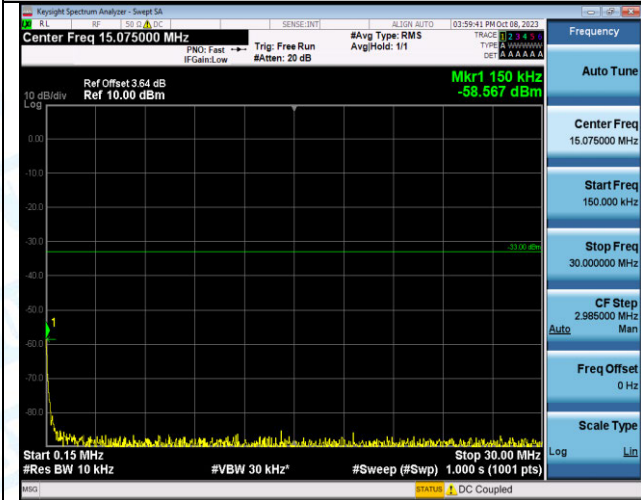

Band4_3MHz_QPSK_20385_15RB#0_3000~20000_3000
~20000

Band4_3MHz_16QAM_20385_15RB#0_0.15~30_0.15~30