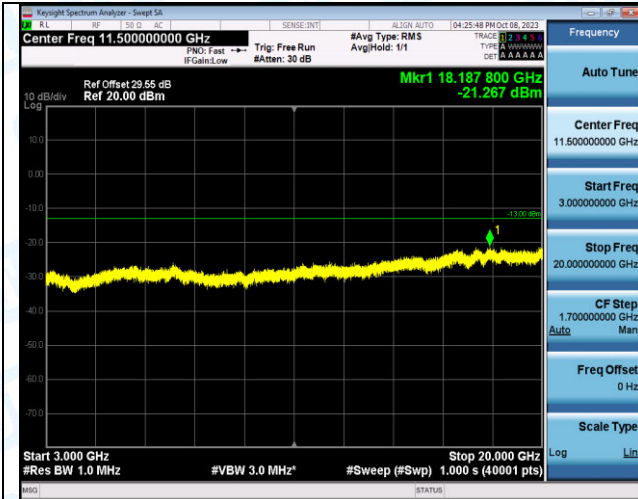

Band4_5MHz_QPSK_20175_1RB#0_0.009~0.15_0.009~0.15

Band4_5MHz_QPSK_20175_1RB#0_0.15~30_0.15~30

Band4_5MHz_QPSK_20175_1RB#0_30~1000_30~1000

Band4_5MHz_QPSK_20175_1RB#0_1000~3000_1000~3000

Band4_5MHz_QPSK_20175_1RB#0_3000~20000_3000~20000