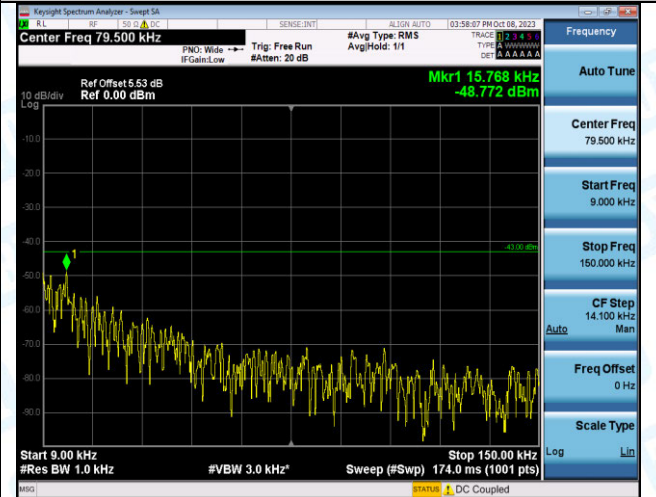

Band4_3MHz_QPSK_20385_1RB#0_0.009~0.15_0.009~0.15

Band4_3MHz_QPSK_20385_1RB#0_0.15~30_0.15~30

Band4_3MHz_QPSK_20385_1RB#0_30~1000_30~1000

Band4_3MHz_QPSK_20385_1RB#0_1000~3000_1000~3000

Band4_3MHz_QPSK_20385_1RB#0_3000~20000_3000~20000