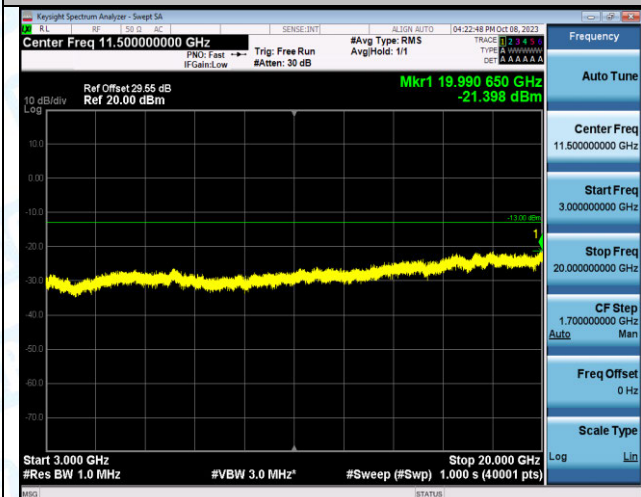

Band4_5MHz_QPSK_19975_1RB#0_0.009~0.15_0.009~0.15

Band4_5MHz_QPSK_19975_1RB#0_0.15~30_0.15~30

Band4_5MHz_QPSK_19975_1RB#0_30~1000_30~1000

Band4_5MHz_QPSK_19975_1RB#0_1000~3000_1000~3000

Band4_5MHz_QPSK_19975_1RB#0_3000~20000_3000~20000