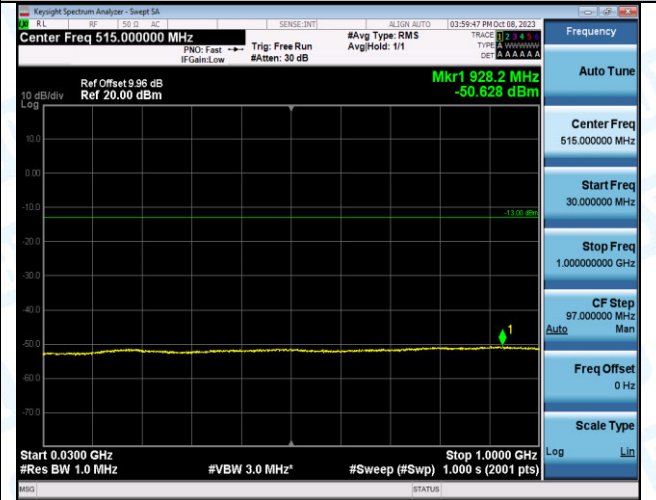

Band4_3MHz_16QAM_20385_15RB#0_0.009~0.15_0.009
~0.15

Band4_3MHz_16QAM_20385_15RB#0_30~1000_30~100
0