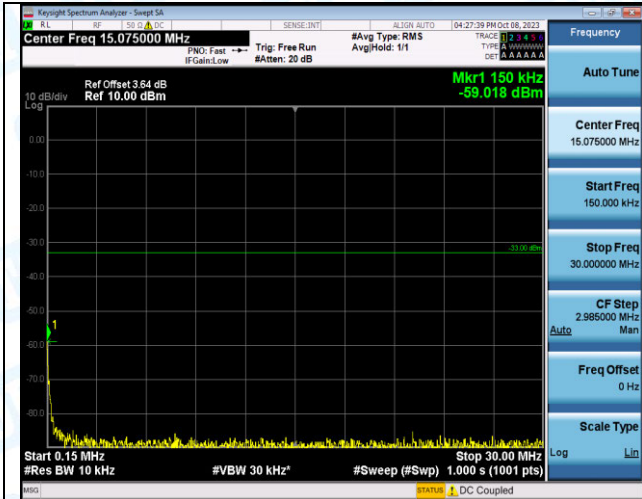

Band4_5MHz_QPSK_20175_25RB#0_3000~20000_3000~20000

Band4_5MHz_16QAM_20175_25RB#0_0.15~30_0.15~30