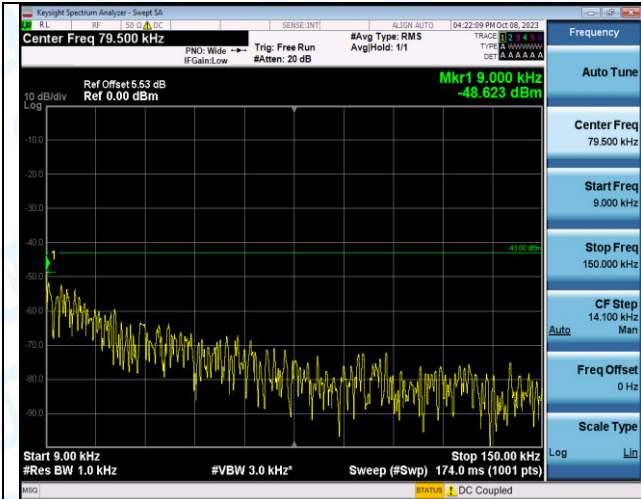

Band4_3MHz_16QAM_20385_15RB#0_0.009~0.15_0.009
~0.15

Band4_3MHz_16QAM_20385_15RB#0_0.15~30_0.15~30

Band4_3MHz_16QAM_20385_15RB#0_30~1000_30~100
0

Band4_3MHz_16QAM_20385_15RB#0_1000~3000_1000
~3000

Band4_3MHz_16QAM_20385_15RB#0_3000~20000_300
0~20000