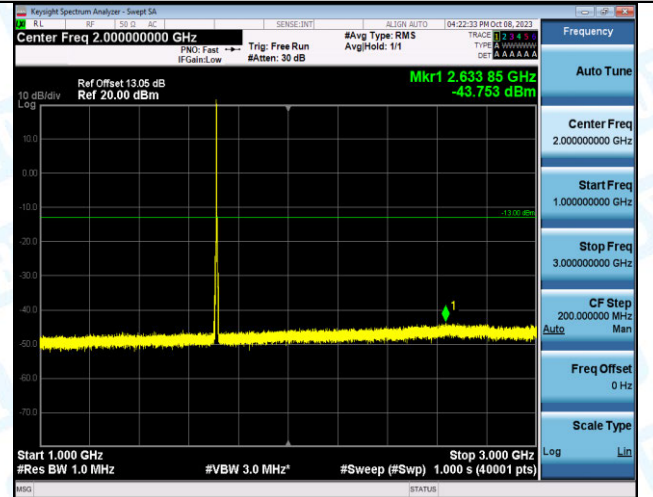

Band4_5MHz_QPSK_19975_1RB#0_0.15~30_0.15~30

Band4_5MHz_QPSK_19975_1RB#0_1000~3000_1000~3000