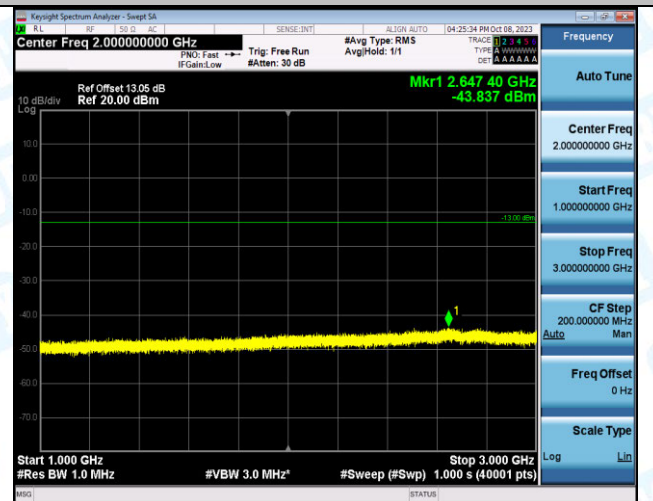

Band4_5MHz_QPSK_20175_1RB#0_0.15~30_0.15~30

Band4_5MHz_QPSK_20175_1RB#0_1000~3000_1000~3000