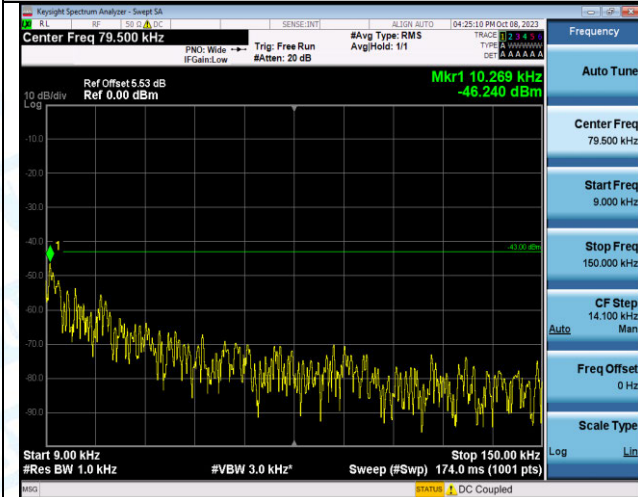

Band4_5MHz_16QAM_19975_25RB#0_0.009~0.15_0.009~0.15

Band4_5MHz_16QAM_19975_25RB#0_0.15~30_0.15~30

Band4_5MHz_16QAM_19975_25RB#0_30~1000_30~1000

Band4_5MHz_16QAM_19975_25RB#0_1000~3000_1000
~3000

Band4_5MHz_16QAM_19975_25RB#0_3000~20000_300
0~20000