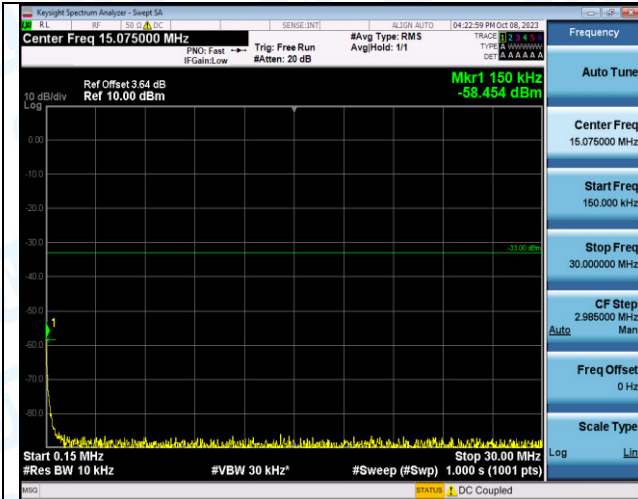

Band4_5MHz_QPSK_19975_1RB#0_3000~20000_3000~20000

Band4_5MHz_16QAM_19975_1RB#0_0.15~30_0.15~30