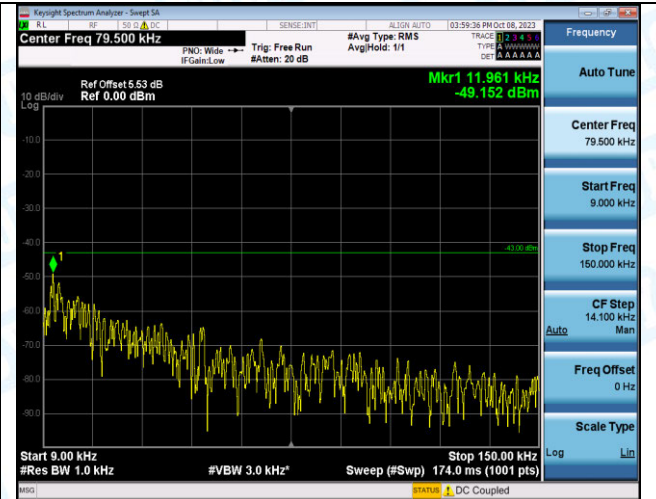

Band4_3MHz_QPSK_20385_15RB#0_0.009~0.15_0.009~0.15

Band4_3MHz_QPSK_20385_15RB#0_0.15~30_0.15~30

Band4_3MHz_QPSK_20385_15RB#0_30~1000_30~1000

Band4_3MHz_QPSK_20385_15RB#0_1000~3000_1000~3000

Band4_3MHz_QPSK_20385_15RB#0_3000~20000_3000
~20000