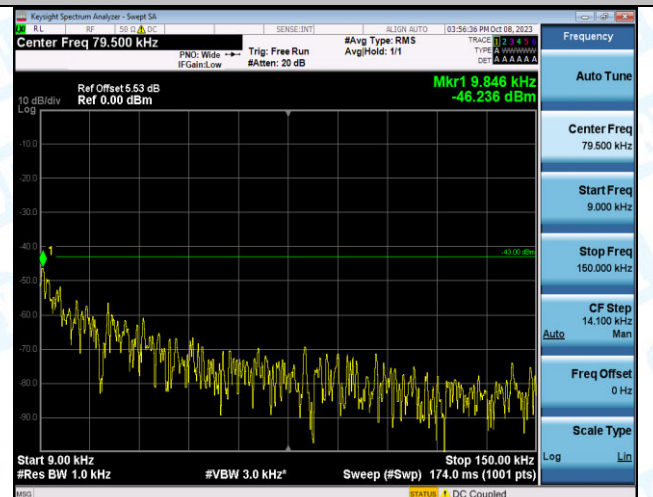

Band4_3MHz_QPSK_20175_15RB#0_0.009~0.15_0.009~0.15

Band4_3MHz_QPSK_20175_15RB#0_0.15~30_0.15~30

Band4_3MHz_QPSK_20175_15RB#0_30~1000_30~1000

Band4_3MHz_QPSK_20175_15RB#0_1000~3000_1000~3000

Band4_3MHz_QPSK_20175_15RB#0_3000~20000_3000~20000