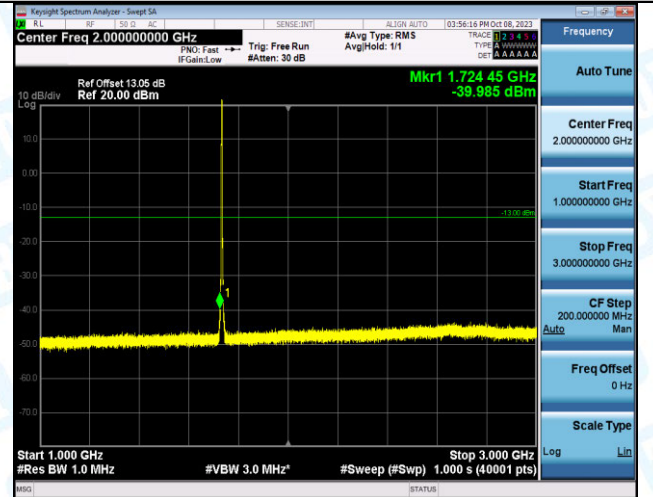

Band4_3MHz_QPSK_20175_15RB#0_0.009~0.15_0.009~0.15

Band4_3MHz_QPSK_20175_15RB#0_0.15~30_0.15~30

Band4_3MHz_QPSK_20175_15RB#0_30~1000_30~1000

Band4_3MHz_QPSK_20175_15RB#0_1000~3000_1000~3000

Band4_3MHz_QPSK_20175_15RB#0_3000~20000_3000~20000