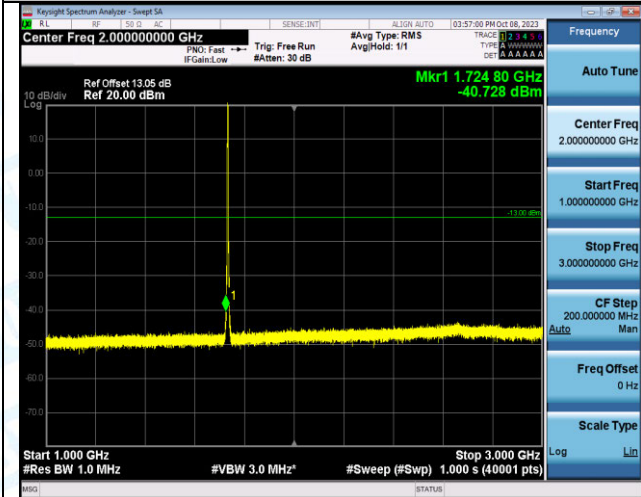

Band4_3MHz_16QAM_20175_15RB#0_0.15~30_0.15~30

Band4_3MHz_16QAM_20175_15RB#0_1000~3000_1000~3000