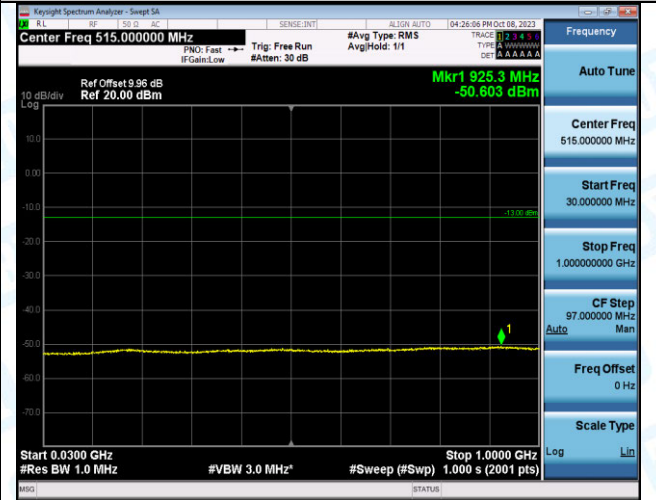

Band4_5MHz_16QAM_20175_1RB#0_0.009~0.15_0.009~0.15

Band4_5MHz_16QAM_20175_1RB#0_30~1000_30~1000