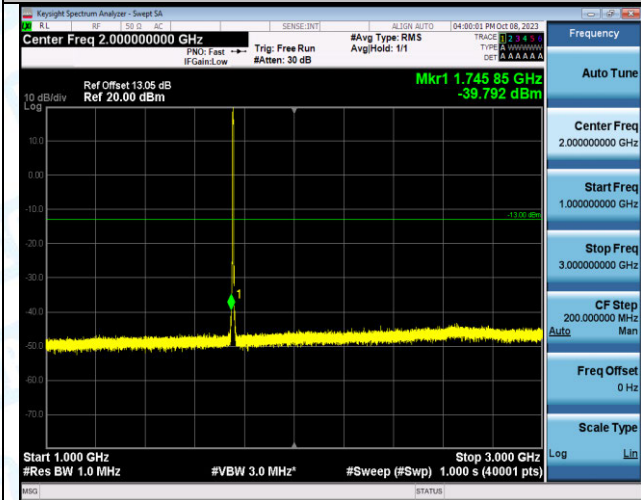

Band4_3MHz_16QAM_20385_15RB#0_0.15~30_0.15~30

Band4_3MHz_16QAM_20385_15RB#0_1000~3000_1000
~3000