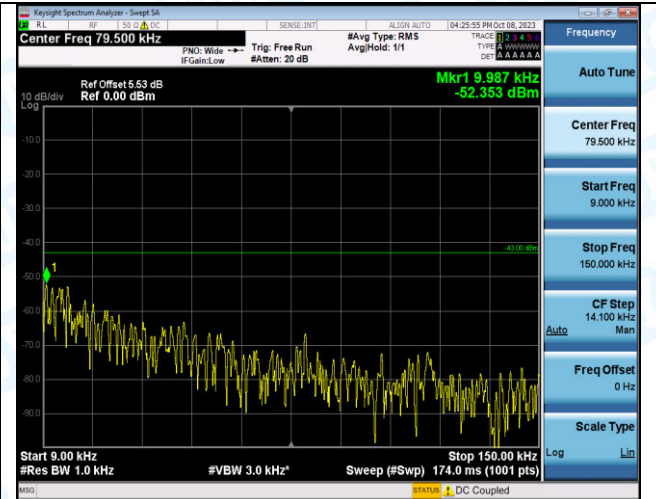

Band4_5MHz_QPSK_20175_1RB#0_0.009~0.15_0.009~0.15

Band4_5MHz_QPSK_20175_1RB#0_0.15~30_0.15~30

Band4_5MHz_QPSK_20175_1RB#0_30~1000_30~1000

Band4_5MHz_QPSK_20175_1RB#0_1000~3000_1000~3000

Band4_5MHz_QPSK_20175_1RB#0_3000~20000_3000~20000