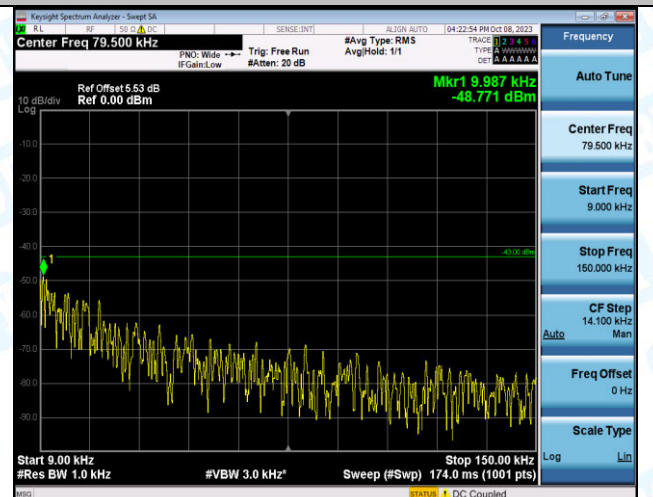

Band4_5MHz_QPSK_19975_1RB#0_0.009~0.15_0.009~0.15

Band4_5MHz_QPSK_19975_1RB#0_0.15~30_0.15~30

Band4_5MHz_QPSK_19975_1RB#0_30~1000_30~1000

Band4_5MHz_QPSK_19975_1RB#0_1000~3000_1000~3000

Band4_5MHz_QPSK_19975_1RB#0_3000~20000_3000~20000