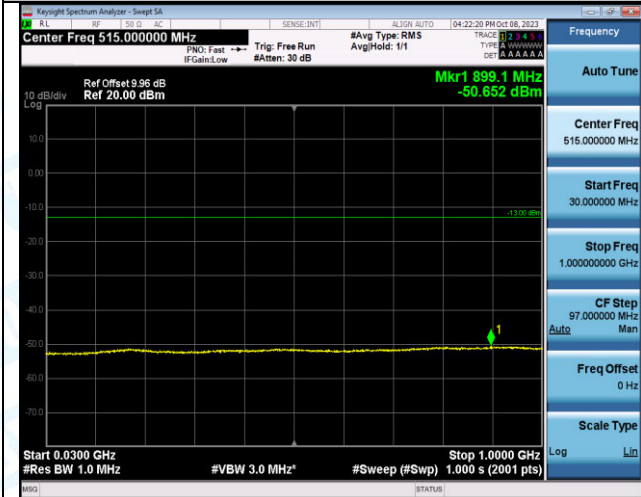

Band4_5MHz_QPSK_19975_1RB#0_0.009~0.15_0.009~0.15

Band4_5MHz_QPSK_19975_1RB#0_30~1000_30~1000