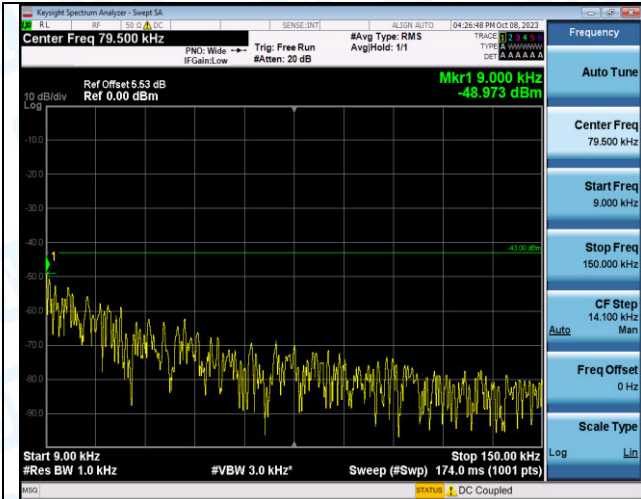

Band4_5MHz_16QAM_20175_1RB#0_0.009~0.15_0.009~0.15

Band4_5MHz_16QAM_20175_1RB#0_0.15~30_0.15~30

Band4_5MHz_16QAM_20175_1RB#0_30~1000_30~1000

Band4_5MHz_16QAM_20175_1RB#0_1000~3000_1000~3000

Band4_5MHz_16QAM_20175_1RB#0_3000~20000_3000~20000