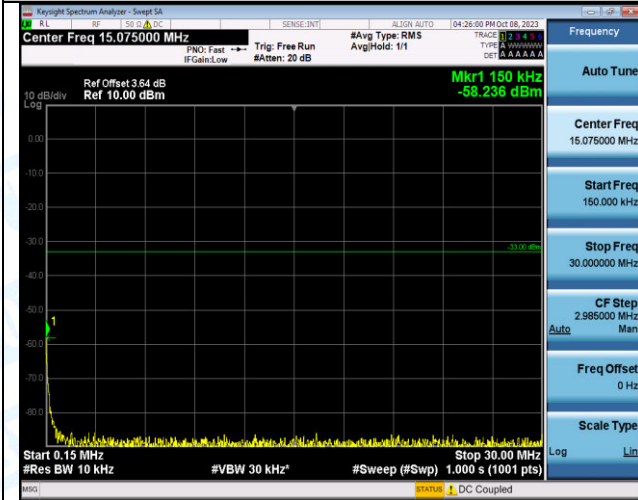

Band4_5MHz_QPSK_20175_1RB#0_3000~20000_3000~20000

Band4_5MHz_16QAM_20175_1RB#0_0.15~30_0.15~30