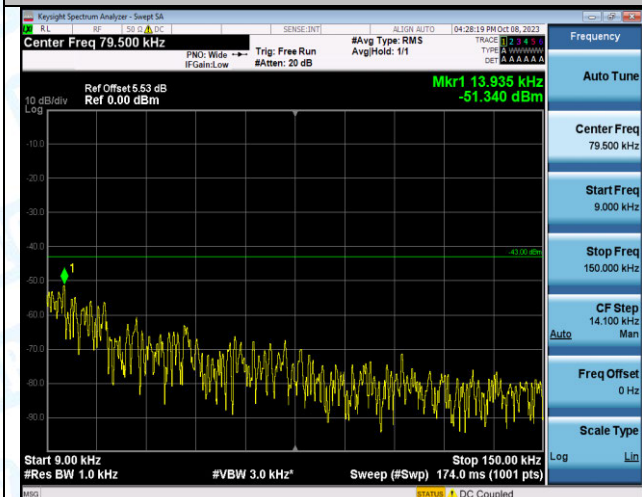

Band4_5MHz_16QAM_20175_25RB#0_0.009~0.15_0.009~0.15

Band4_5MHz_16QAM_20175_25RB#0_0.15~30_0.15~30

Band4_5MHz_16QAM_20175_25RB#0_30~1000_30~1000
0

Band4_5MHz_16QAM_20175_25RB#0_1000~3000_1000~3000

Band4_5MHz_16QAM_20175_25RB#0_3000~20000_3000~20000