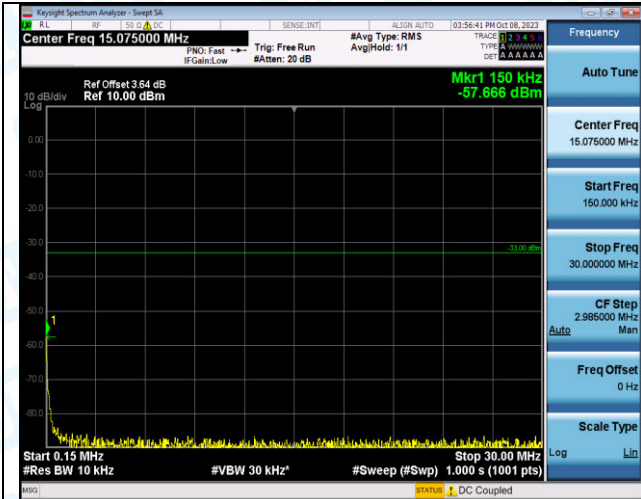

Band4_3MHz_QPSK_20175_15RB#0_3000~20000_3000~20000

Band4_3MHz_16QAM_20175_15RB#0_0.15~30_0.15~30