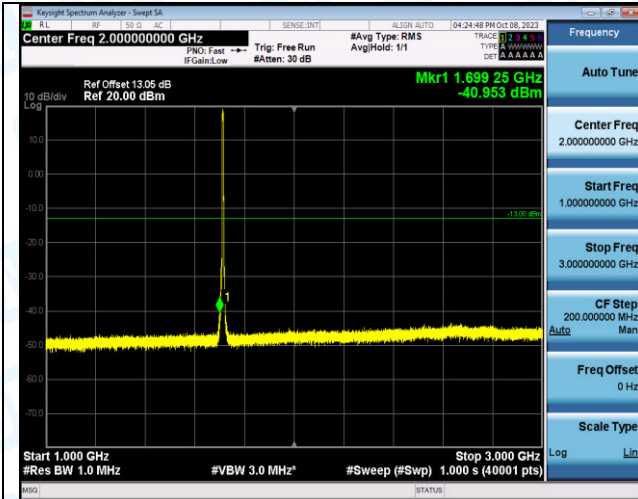

Band4_5MHz_16QAM_19975_25RB#0_0.15~30_0.15~30

Band4_5MHz_16QAM_19975_25RB#0_1000~3000_1000
~3000