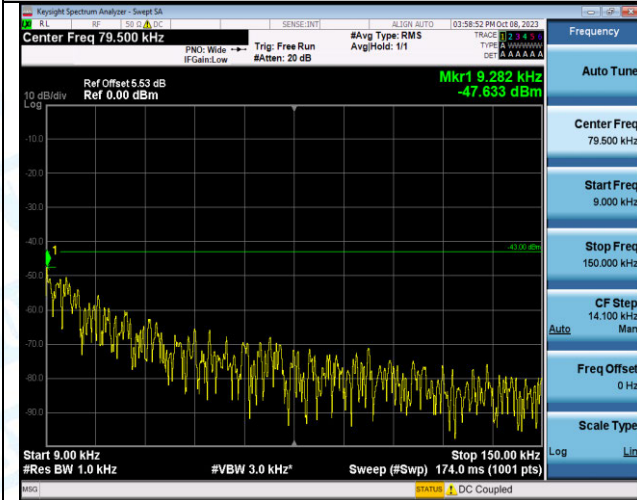

Band4_3MHz_16QAM_20385_1RB#0_0.009~0.15_0.009~0.15

Band4_3MHz_16QAM_20385_1RB#0_0.15~30_0.15~30

Band4_3MHz_16QAM_20385_1RB#0_30~1000_30~1000

Band4_3MHz_16QAM_20385_1RB#0_1000~3000_1000~3000

Band4_3MHz_16QAM_20385_1RB#0_3000~20000_3000~20000