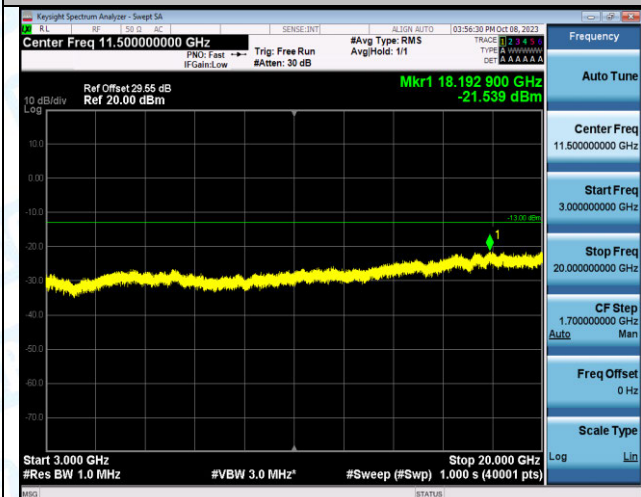

Band4_3MHz_QPSK_20175_15RB#0_0.009~0.15_0.009~0.15

Band4_3MHz_QPSK_20175_15RB#0_0.15~30_0.15~30

Band4_3MHz_QPSK_20175_15RB#0_30~1000_30~1000

Band4_3MHz_QPSK_20175_15RB#0_1000~3000_1000~3000

Band4_3MHz_QPSK_20175_15RB#0_3000~20000_3000~20000