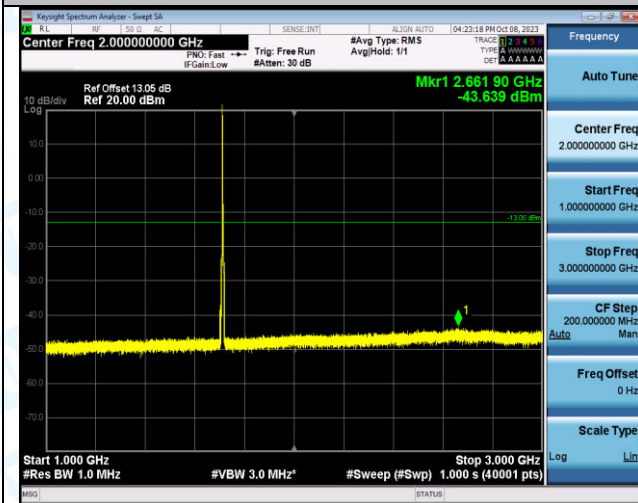

Band4_5MHz_16QAM_19975_1RB#0_0.15~30_0.15~30

Band4_5MHz_16QAM_19975_1RB#0_1000~3000_1000~3000