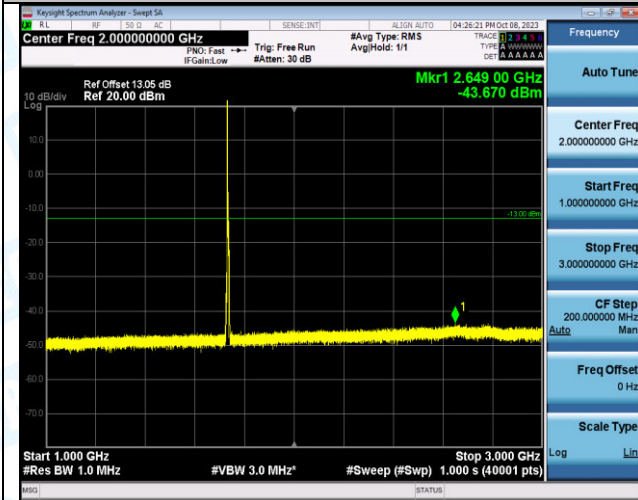

Band4_5MHz_16QAM_20175_1RB#0_0.15~30_0.15~30

Band4_5MHz_16QAM_20175_1RB#0_1000~3000_1000~3000