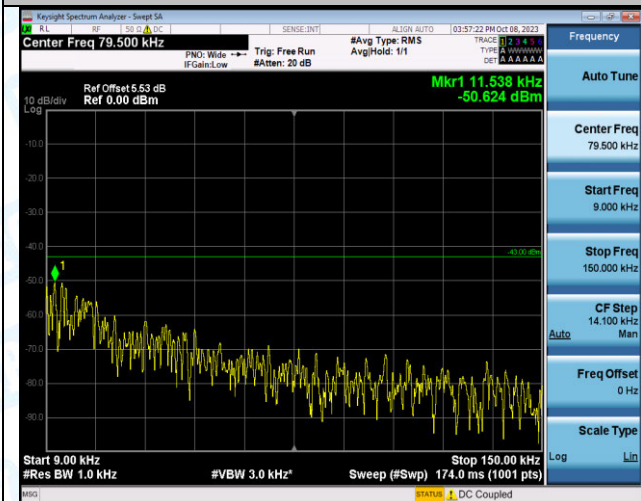

Band4_3MHz_16QAM_20175_15RB#0_0.009~0.15_0.009~0.15

Band4_3MHz_16QAM_20175_15RB#0_0.15~30_0.15~30

Band4_3MHz_16QAM_20175_15RB#0_30~1000_30~1000

Band4_3MHz_16QAM_20175_15RB#0_1000~3000_1000~3000

Band4_3MHz_16QAM_20175_15RB#0_3000~20000_3000~20000