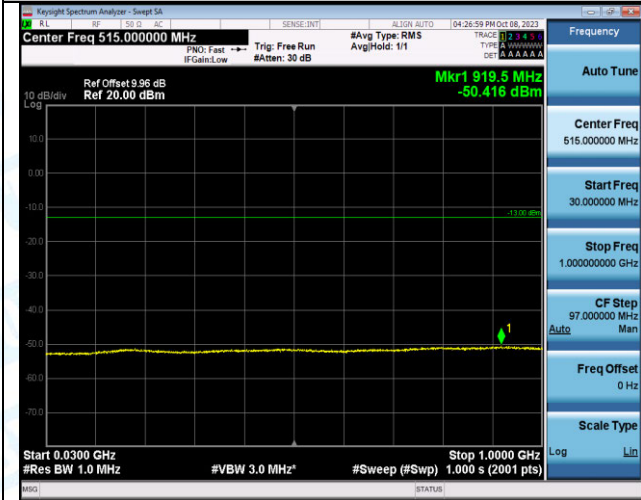

Band4_5MHz_QPSK_20175_25RB#0_0.009~0.15_0.009~0.15

Band4_5MHz_QPSK_20175_25RB#0_30~1000_30~1000