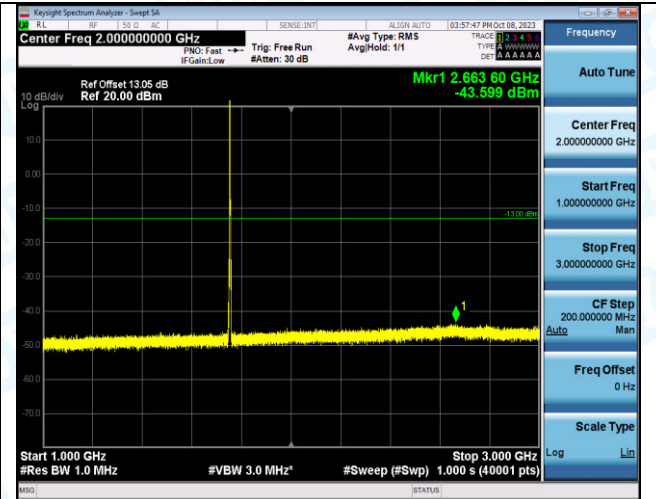

Band4_3MHz_QPSK_20385_1RB#0_0.15~30_0.15~30

Band4_3MHz_QPSK_20385_1RB#0_1000~3000_1000~3000