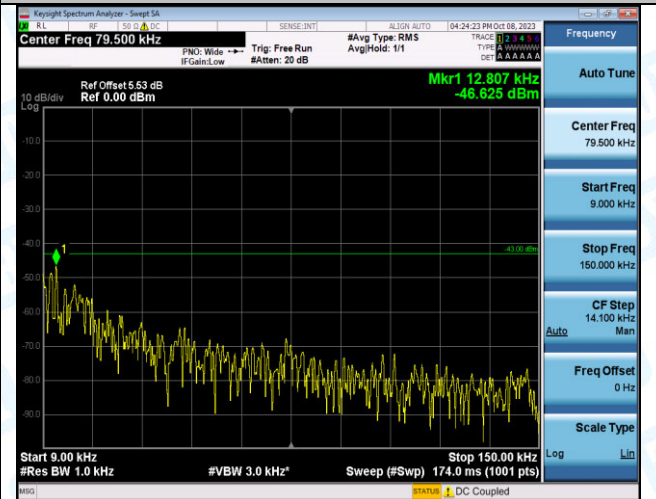

Band4_5MHz_QPSK_19975_25RB#0_0.009~0.15_0.009~0.15

Band4_5MHz_QPSK_19975_25RB#0_0.15~30_0.15~30

Band4_5MHz_QPSK_19975_25RB#0_30~1000_30~1000

Band4_5MHz_QPSK_19975_25RB#0_1000~3000_1000~3000

Band4_5MHz_QPSK_19975_25RB#0_3000~20000_3000~20000