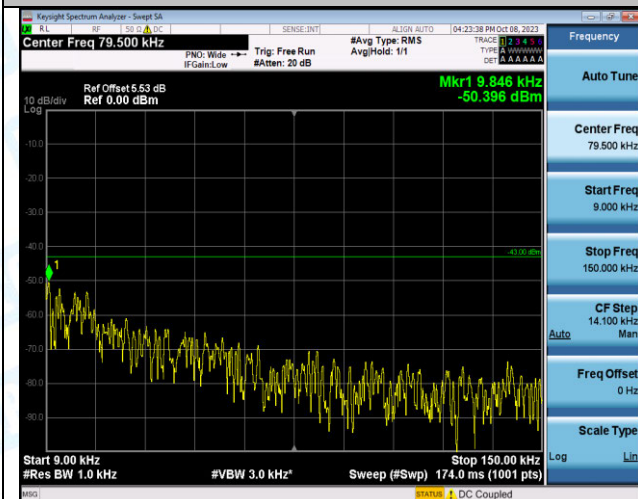

Band4_5MHz_16QAM_19975_1RB#0_0.009~0.15_0.009~0.15

Band4_5MHz_16QAM_19975_1RB#0_0.15~30_0.15~30

Band4_5MHz_16QAM_19975_1RB#0_30~1000_30~1000

Band4_5MHz_16QAM_19975_1RB#0_1000~3000_1000~3000

Band4_5MHz_16QAM_19975_1RB#0_3000~20000_3000~20000