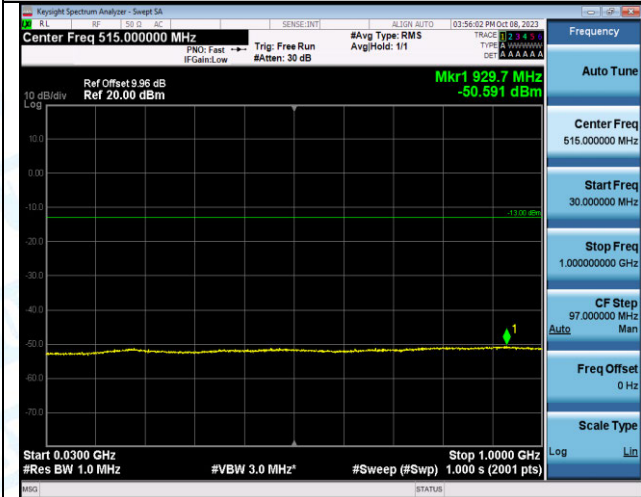

Band4_3MHz_QPSK_20175_15RB#0_0.009~0.15_0.009~0.15

Band4_3MHz_QPSK_20175_15RB#0_0.15~30_0.15~30

Band4_3MHz_QPSK_20175_15RB#0_30~1000_30~1000

Band4_3MHz_QPSK_20175_15RB#0_1000~3000_1000~3000

Band4_3MHz_QPSK_20175_15RB#0_3000~20000_3000~20000