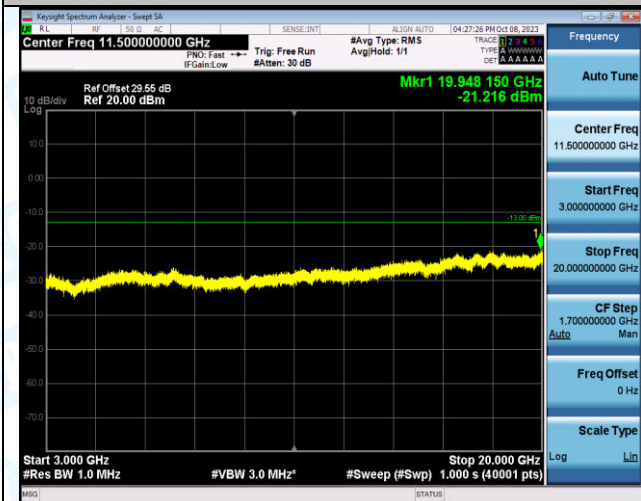

Band4_5MHz_QPSK_20175_25RB#0_0.009~0.15_0.009~0.15

Band4_5MHz_QPSK_20175_25RB#0_0.15~30_0.15~30

Band4_5MHz_QPSK_20175_25RB#0_30~1000_30~1000

Band4_5MHz_QPSK_20175_25RB#0_1000~3000_1000~3000

Band4_5MHz_QPSK_20175_25RB#0_3000~20000_3000~20000