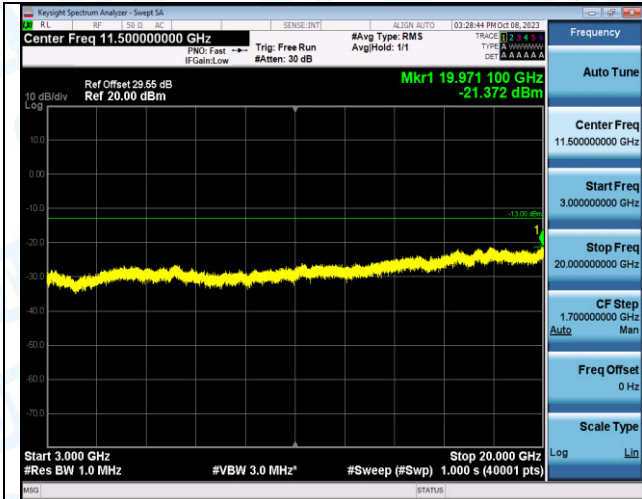

Band4_1.4MHz_16QAM_19957_6RB#0_1000~3000_1000
~3000

Band4_1.4MHz_16QAM_19957_6RB#0_3000~20000_3000
0~20000

Band4_1.4MHz_QPSK_20175_1RB#0_0.009~0.15_0.009
~0.15

Band4_1.4MHz_QPSK_20175_1RB#0_0.15~30_0.15~30

Band4_1.4MHz_QPSK_20175_1RB#0_30~1000_30~1000

Band4_1.4MHz_QPSK_20175_1RB#0_1000~3000_1000~3000

Band4_1.4MHz_QPSK_20175_1RB#0_3000~20000_3000
~20000

Band4_1.4MHz_16QAM_20175_1RB#0_0.009~0.15_0.00
9~0.15

Band4_1.4MHz_16QAM_20175_1RB#0_0.15~30_0.15~30
0