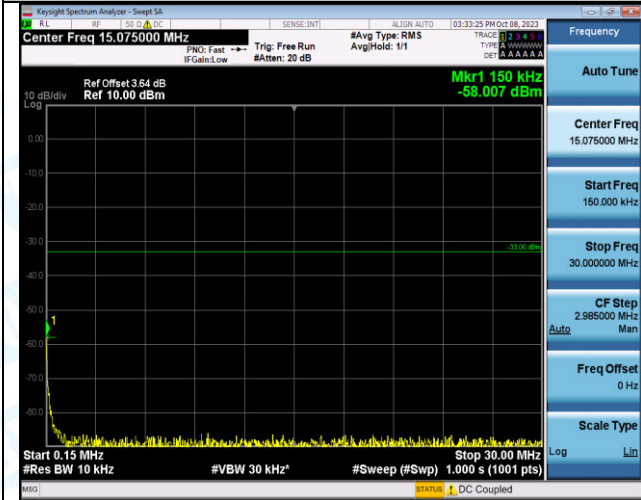

Band4_1.4MHz_QPSK_20393_6RB#0_0.15~30_0.15~30

Band4_1.4MHz_QPSK_20393_6RB#0_30~1000_30~1000

Band4_1.4MHz_QPSK_20393_6RB#0_1000~3000_1000~3000

Band4_1.4MHz_QPSK_20393_6RB#0_3000~20000_3000
~20000

Band4_1.4MHz_16QAM_20393_6RB#0_0.009~0.15_0.00
9~0.15