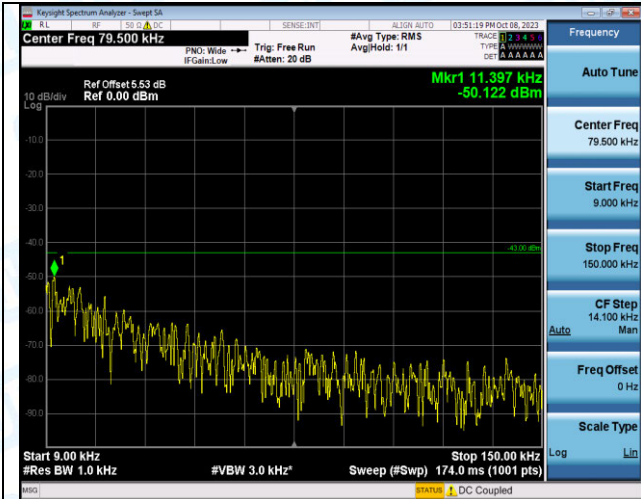

Band4_1.4MHz_16QAM_20393_6RB#0_0.15~30_0.15~30
0

Band4_1.4MHz_16QAM_20393_6RB#0_30~1000_30~10
00

Band4_1.4MHz_16QAM_20393_6RB#0_1000~3000_1000
~3000

Band4_1.4MHz_16QAM_20393_6RB#0_3000~20000_300
0~20000

Band4_3MHz_QPSK_19965_1RB#0_0.009~0.15_0.009~0.15