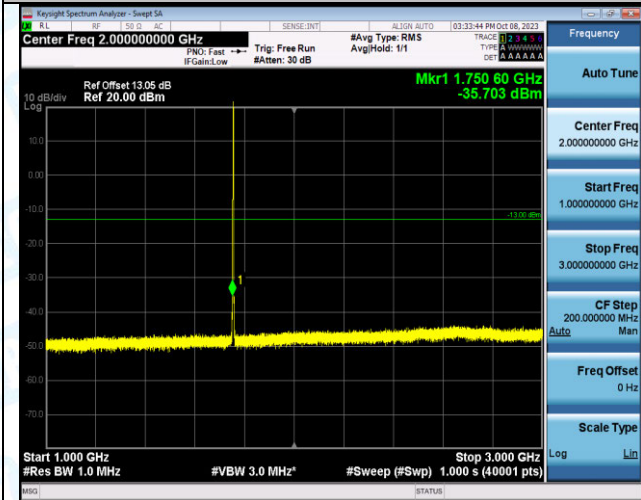

Band4_1.4MHz_16QAM_20393_6RB#0_0.15~30_0.15~30
0

Band4_1.4MHz_16QAM_20393_6RB#0_1000~3000_1000
~3000