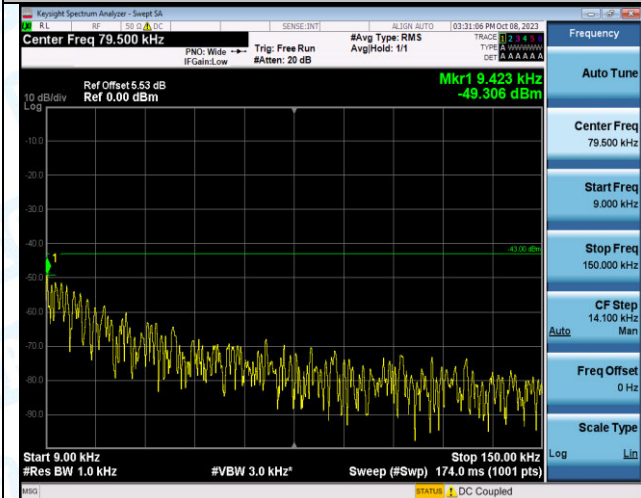

Band4_1.4MHz_16QAM_20175_6RB#0_0.15~30_0.15~30

Band4_1.4MHz_16QAM_20175_6RB#0_30~1000_30~1000

Band4_1.4MHz_16QAM_20175_6RB#0_1000~3000_1000~3000

Band4_1.4MHz_16QAM_20175_6RB#0_3000~20000_3000~20000

Band4_1.4MHz_QPSK_20393_1RB#0_0.009~0.15_0.009~0.15