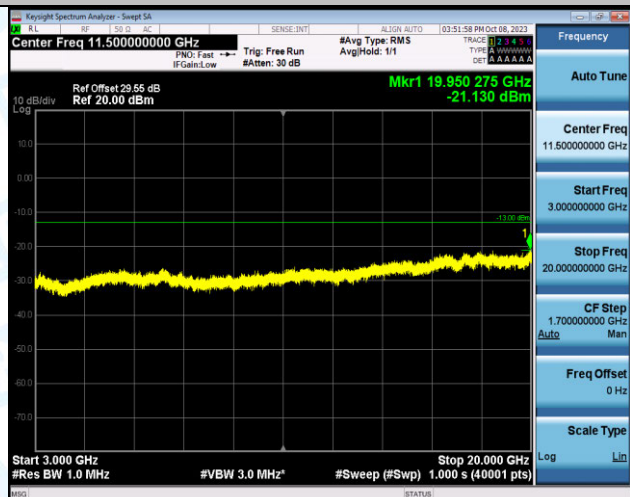

Band4_3MHz_QPSK_19965_1RB#0_30~1000_30~1000

Band4_3MHz_QPSK_19965_1RB#0_3000~20000_3000~20000