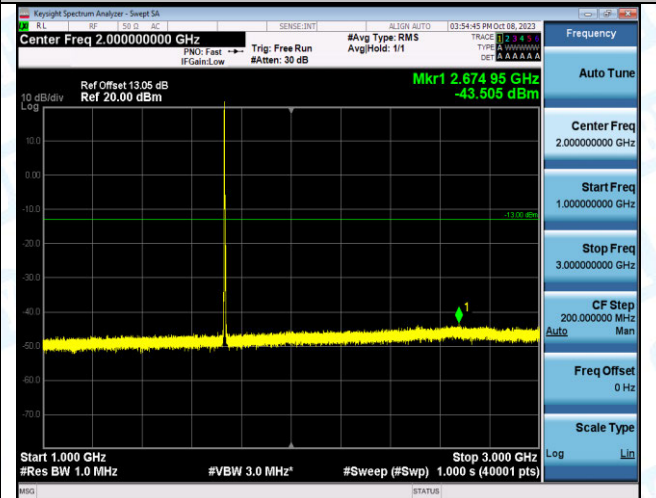

Band4_3MHz_QPSK_20175_1RB#0_0.15~30_0.15~30

Band4_3MHz_QPSK_20175_1RB#0_1000~3000_1000~3000