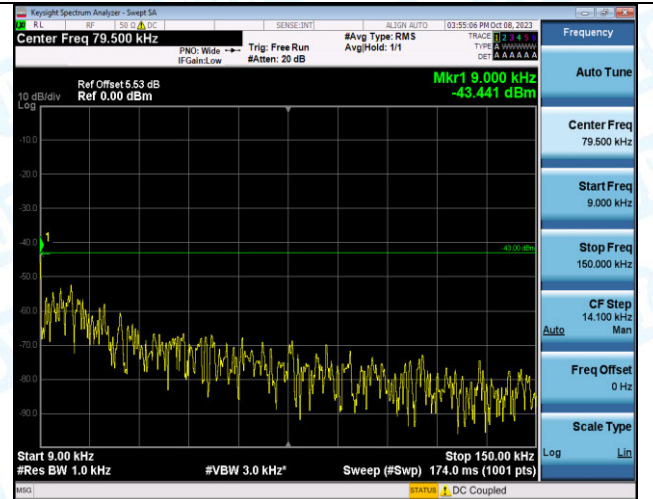

Band4_3MHz_QPSK_20175_1RB#0_0.15~30_0.15~30

Band4_3MHz_QPSK_20175_1RB#0_30~1000_30~1000

Band4_3MHz_QPSK_20175_1RB#0_1000~3000_1000~3000

Band4_3MHz_QPSK_20175_1RB#0_3000~20000_3000~20000

Band4_3MHz_16QAM_20175_1RB#0_0.009~0.15_0.009~0.15