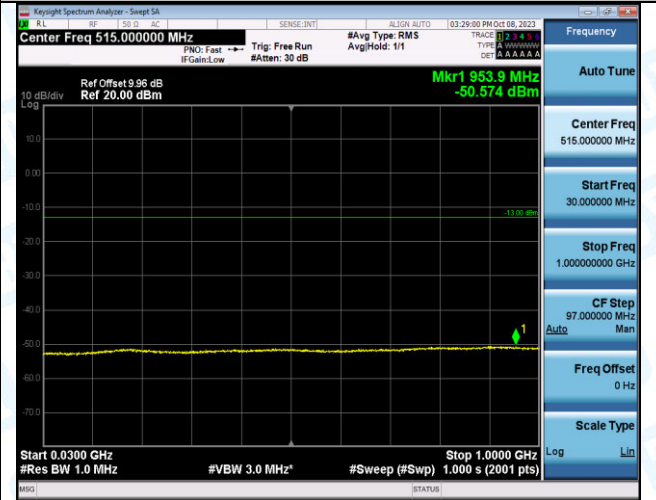

Band4_1.4MHz_16QAM_19957_6RB#0_1000~3000_1000
~3000

Band4_1.4MHz_16QAM_19957_6RB#0_3000~20000_3000
0~20000

Band4_1.4MHz_QPSK_20175_1RB#0_0.009~0.15_0.009
~0.15

Band4_1.4MHz_QPSK_20175_1RB#0_0.15~30_0.15~30

Band4_1.4MHz_QPSK_20175_1RB#0_30~1000_30~1000

Band4_1.4MHz_QPSK_20175_1RB#0_1000~3000_1000~3000

Band4_1.4MHz_QPSK_20175_1RB#0_3000~20000_3000
~20000

Band4_1.4MHz_16QAM_20175_1RB#0_0.009~0.15_0.00
9~0.15

Band4_1.4MHz_16QAM_20175_1RB#0_0.15~30_0.15~30
0