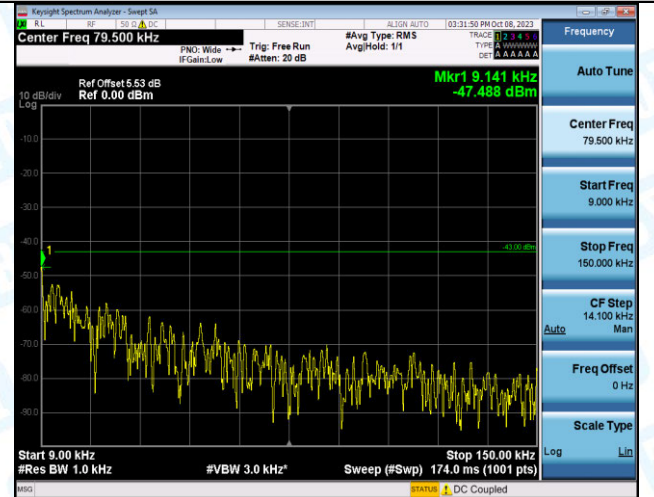

Band4_1.4MHz_QPSK_20393_1RB#0_0.15~30_0.15~30

Band4_1.4MHz_QPSK_20393_1RB#0_30~1000_30~1000

Band4_1.4MHz_QPSK_20393_1RB#0_1000~3000_1000~3000

Band4_1.4MHz_QPSK_20393_1RB#0_3000~20000_3000~20000

Band4_1.4MHz_16QAM_20393_1RB#0_0.009~0.15_0.009~0.15