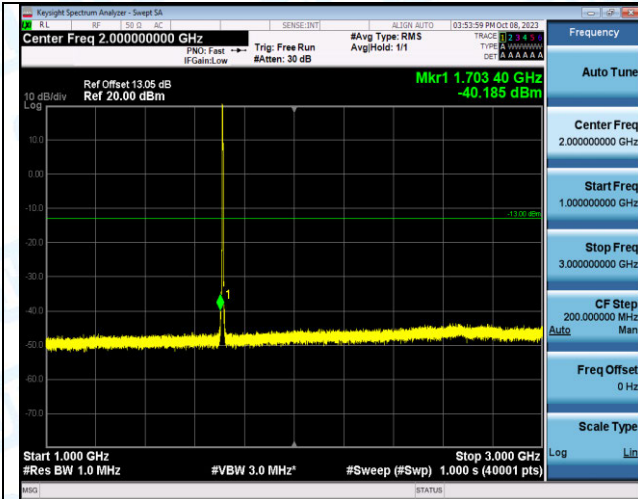

Band4_3MHz_16QAM_19965_15RB#0_0.15~30_0.15~30

Band4_3MHz_16QAM_19965_15RB#0_1000~3000_1000~3000