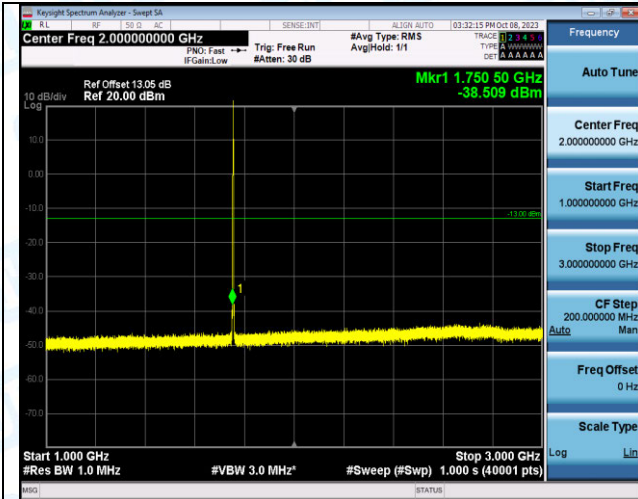

Band4_1.4MHz_16QAM_20393_1RB#0_0.15~30_0.15~30

Band4_1.4MHz_16QAM_20393_1RB#0_1000~3000_1000
~3000