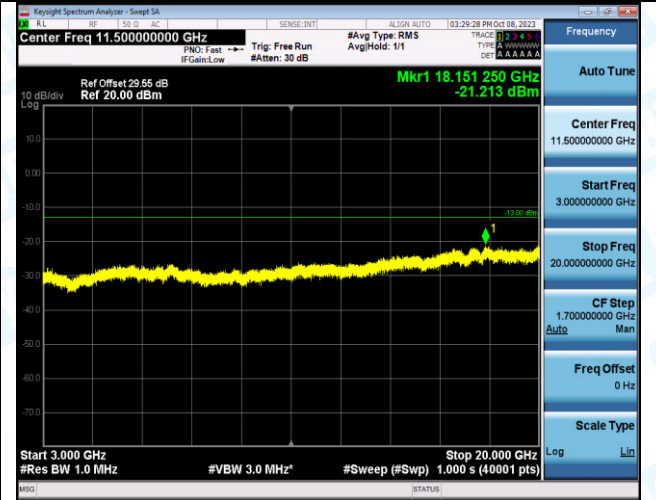

Band4_1.4MHz_QPSK_20175_1RB#0_30~1000_30~1000

Band4_1.4MHz_QPSK_20175_1RB#0_1000~3000_1000~3000

Band4_1.4MHz_QPSK_20175_1RB#0_3000~20000_3000
~20000

Band4_1.4MHz_16QAM_20175_1RB#0_0.009~0.15_0.00
9~0.15

Band4_1.4MHz_16QAM_20175_1RB#0_0.15~30_0.15~30
0

Band4_1.4MHz_16QAM_20175_1RB#0_30~1000_30~10
00

Band4_1.4MHz_16QAM_20175_1RB#0_1000~3000_1000
~3000

Band4_1.4MHz_16QAM_20175_1RB#0_3000~20000_300
0~20000

Band4_1.4MHz_QPSK_20175_6RB#0_0.009~0.15_0.009
~0.15