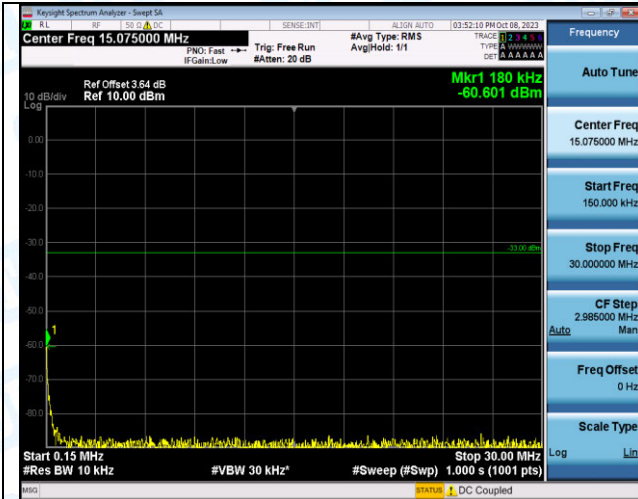

Band4_3MHz_QPSK_19965_1RB#0_0.15~30_0.15~30

Band4_3MHz_QPSK_19965_1RB#0_30~1000_30~1000

Band4_3MHz_QPSK_19965_1RB#0_1000~3000_1000~3000

Band4_3MHz_QPSK_19965_1RB#0_3000~20000_3000~20000

Band4_3MHz_16QAM_19965_1RB#0_0.009~0.15_0.009~0.15