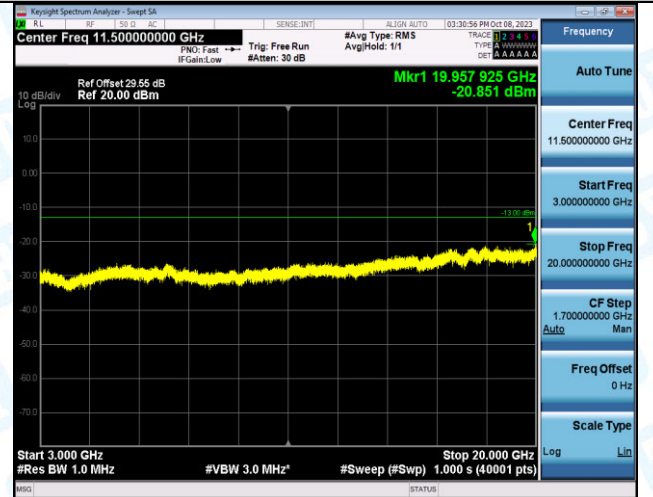

Band4_1.4MHz_16QAM_20175_6RB#0_30~1000_30~1000

Band4_1.4MHz_16QAM_20175_6RB#0_3000~20000_3000~20000