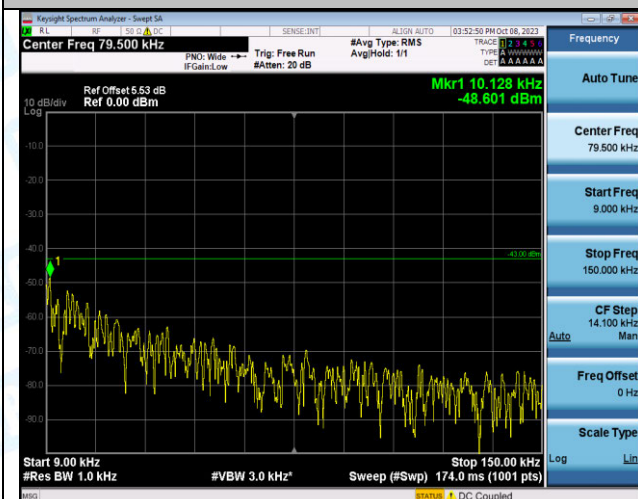

Band4_3MHz_16QAM_19965_1RB#0_1000~3000_1000~3000

Band4_3MHz_QPSK_19965_15RB#0_0.009~0.15_0.009~0.15