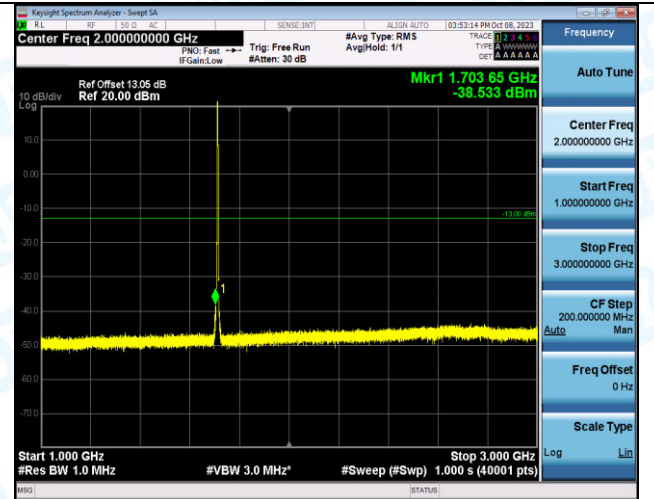

Band4_3MHz_QPSK_19965_15RB#0_0.15~30_0.15~30

Band4_3MHz_QPSK_19965_15RB#0_1000~3000_1000~3000