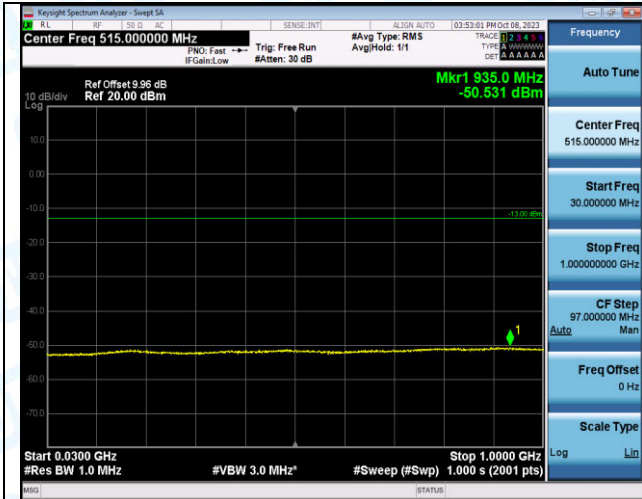

Band4_3MHz_QPSK_19965_15RB#0_0.009~0.15_0.009~0.15

Band4_3MHz_QPSK_19965_15RB#0_30~1000_30~1000