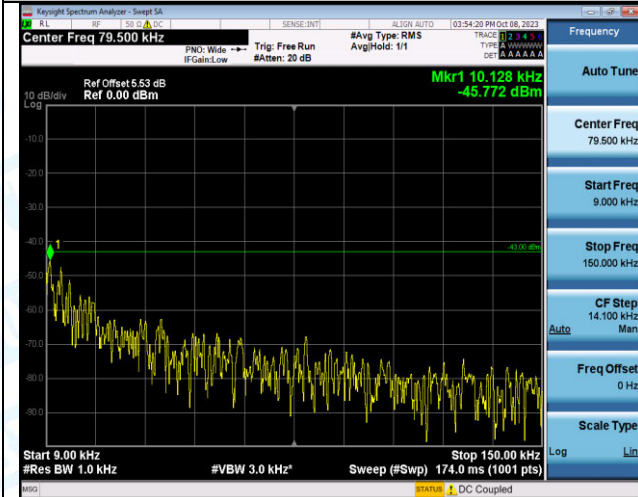

Band4_3MHz_16QAM_19965_15RB#0_0.15~30_0.15~30

Band4_3MHz_16QAM_19965_15RB#0_30~1000_30~1000

Band4_3MHz_16QAM_19965_15RB#0_1000~3000_1000~3000

Band4_3MHz_16QAM_19965_15RB#0_3000~20000_300~3000

Band4_3MHz_QPSK_20175_1RB#0_0.009~0.15_0.009~0.15