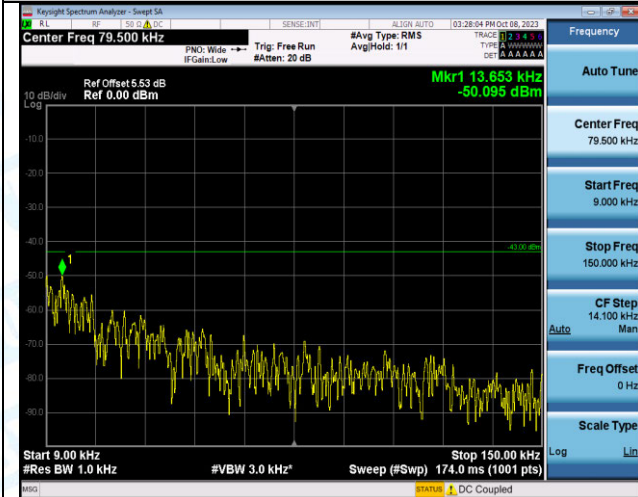

Band4_1.4MHz_16QAM_19957_6RB#0_1000~3000_1000
~3000

Band4_1.4MHz_16QAM_19957_6RB#0_3000~20000_3000
0~20000

Band4_1.4MHz_QPSK_20175_1RB#0_0.009~0.15_0.009
~0.15

Band4_1.4MHz_QPSK_20175_1RB#0_0.15~30_0.15~30