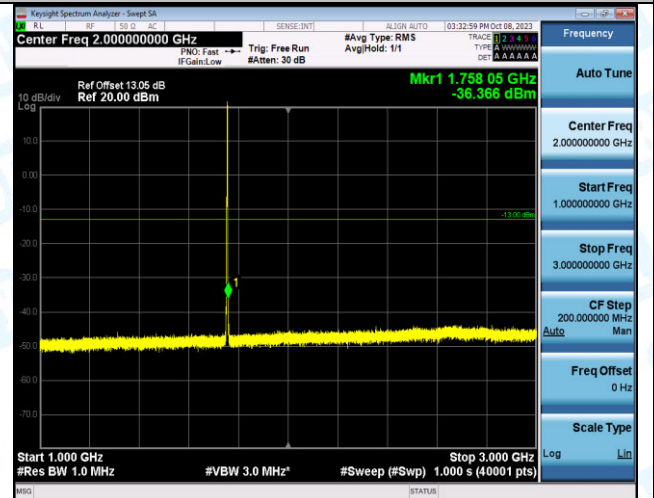

Band4_1.4MHz_QPSK_20393_6RB#0_0.15~30_0.15~30

Band4_1.4MHz_QPSK_20393_6RB#0_1000~3000_1000~3000