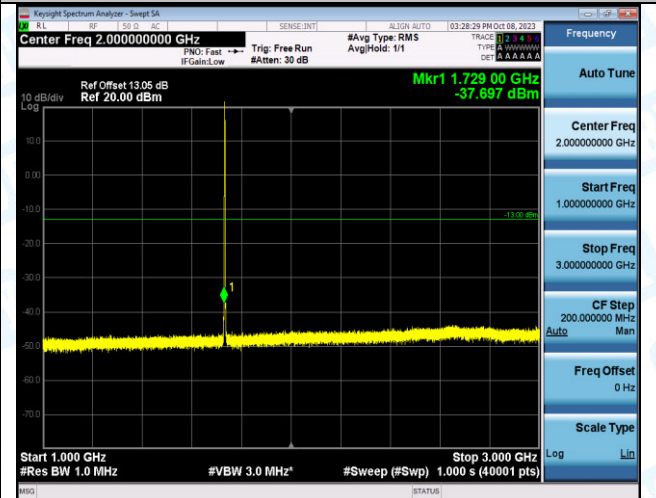

Band4_1.4MHz_16QAM_19957_6RB#0_1000~3000_1000
~3000

Band4_1.4MHz_16QAM_19957_6RB#0_3000~20000_3000
0~20000

Band4_1.4MHz_QPSK_20175_1RB#0_0.009~0.15_0.009
~0.15

Band4_1.4MHz_QPSK_20175_1RB#0_0.15~30_0.15~30