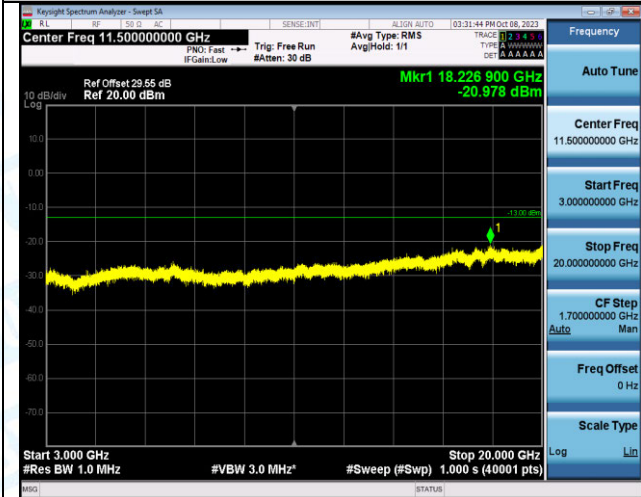

Band4_1.4MHz_QPSK_20393_1RB#0_30~1000_30~1000

Band4_1.4MHz_QPSK_20393_1RB#0_3000~20000_3000~20000