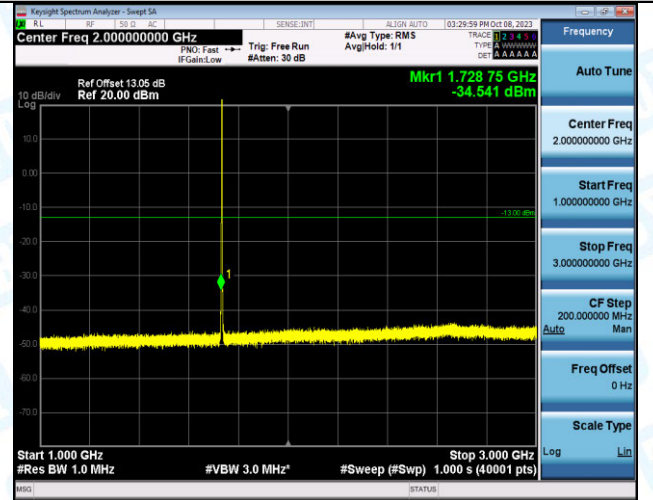

Band4_1.4MHz_QPSK_20175_6RB#0_0.15~30_0.15~30

Band4_1.4MHz_QPSK_20175_6RB#0_1000~3000_1000~3000