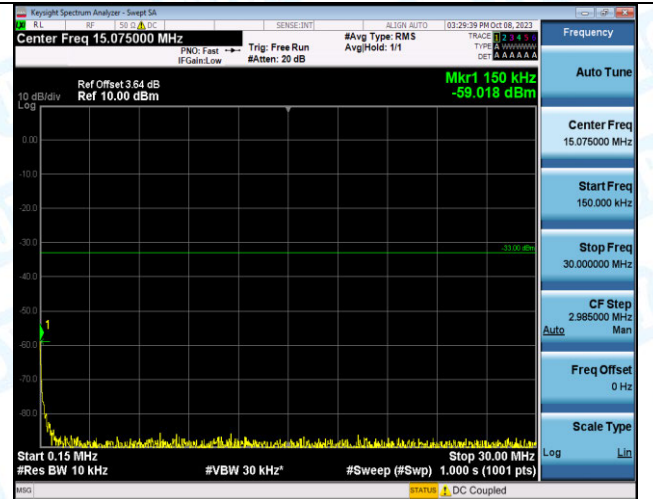

Band4_1.4MHz_16QAM_20175_1RB#0_30~1000_30~10
00

Band4_1.4MHz_16QAM_20175_1RB#0_1000~3000_1000
~3000

Band4_1.4MHz_16QAM_20175_1RB#0_3000~20000_300
0~20000

Band4_1.4MHz_QPSK_20175_6RB#0_0.009~0.15_0.009
~0.15