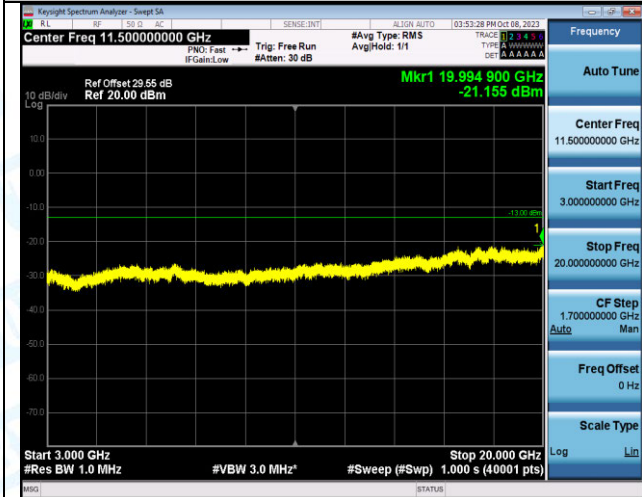

Band4_3MHz_QPSK_19965_15RB#0_30~1000_30~1000

Band4_3MHz_QPSK_19965_15RB#0_3000~20000_3000~20000