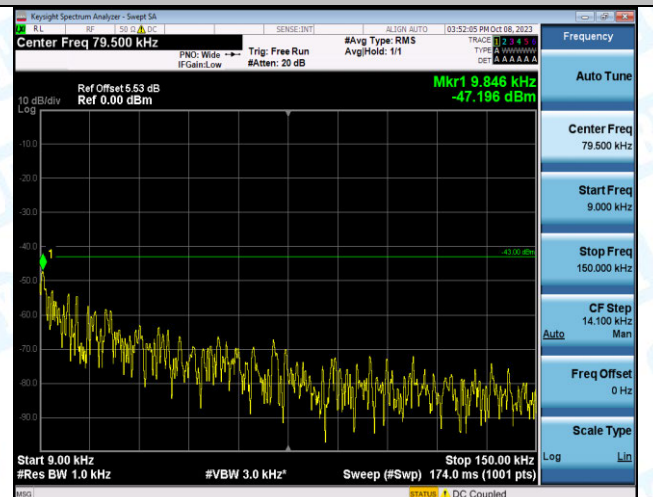

Band4_3MHz_QPSK_19965_1RB#0_0.15~30_0.15~30

Band4_3MHz_QPSK_19965_1RB#0_30~1000_30~1000

Band4_3MHz_QPSK_19965_1RB#0_1000~3000_1000~3000

Band4_3MHz_QPSK_19965_1RB#0_3000~20000_3000~20000

Band4_3MHz_16QAM_19965_1RB#0_0.009~0.15_0.009~0.15