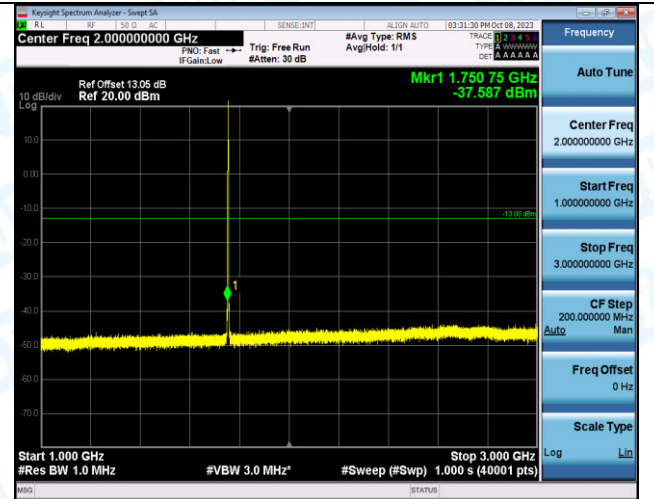

Band4_1.4MHz_QPSK_20393_1RB#0_0.15~30_0.15~30

Band4_1.4MHz_QPSK_20393_1RB#0_1000~3000_1000~3000