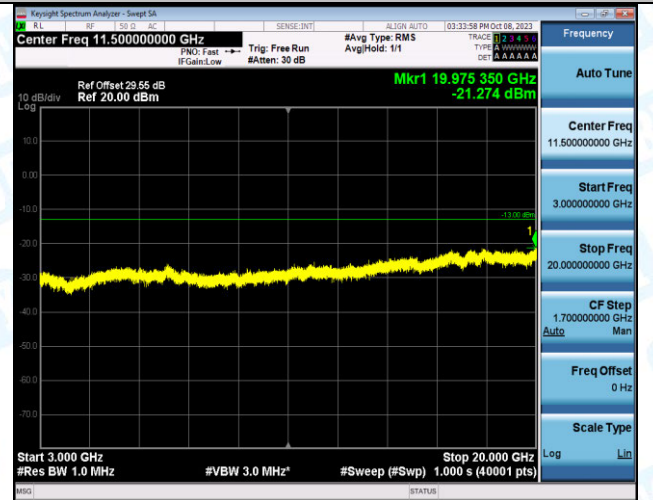

Band4_1.4MHz_16QAM_20393_6RB#0_30~1000_30~10
00

Band4_1.4MHz_16QAM_20393_6RB#0_3000~20000_300
0~20000