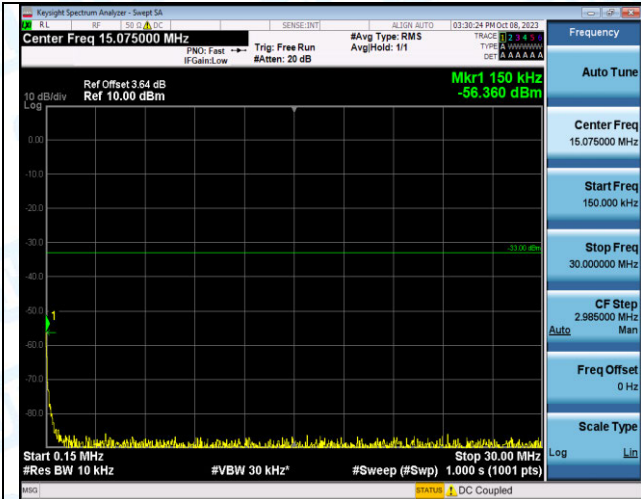

Band4_1.4MHz_QPSK_20175_6RB#0_0.15~30_0.15~30

Band4_1.4MHz_QPSK_20175_6RB#0_30~1000_30~1000

Band4_1.4MHz_QPSK_20175_6RB#0_1000~3000_1000~3000

Band4_1.4MHz_QPSK_20175_6RB#0_3000~20000_3000
~20000

Band4_1.4MHz_16QAM_20175_6RB#0_0.009~0.15_0.00
9~0.15