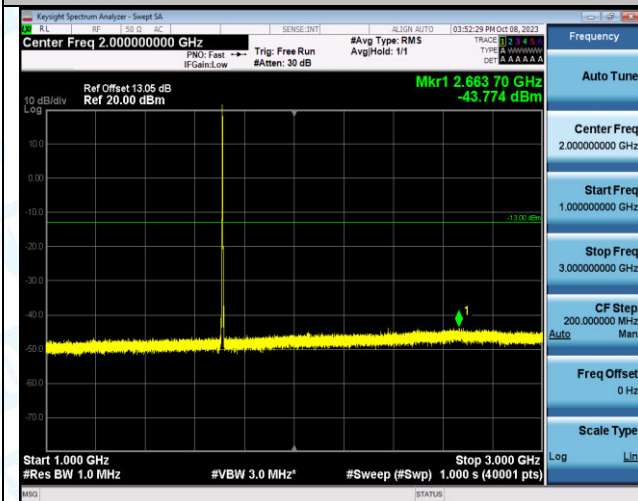

Band4_3MHz_16QAM_19965_1RB#0_0.15~30_0.15~30

Band4_3MHz_16QAM_19965_1RB#0_1000~3000_1000~3000