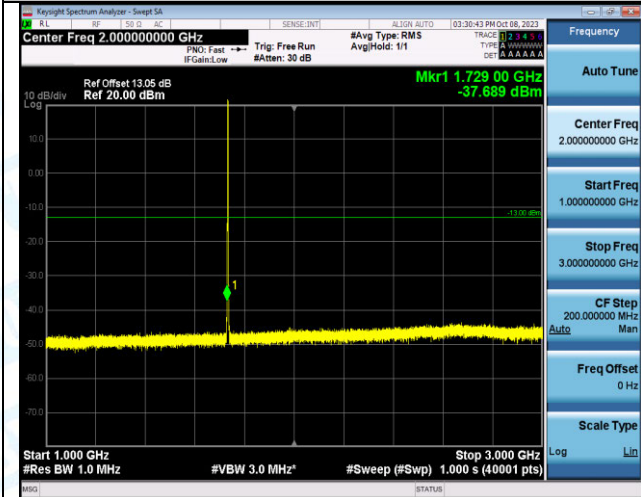

Band4_1.4MHz_16QAM_20175_6RB#0_0.15~30_0.15~30

Band4_1.4MHz_16QAM_20175_6RB#0_1000~3000_1000~3000