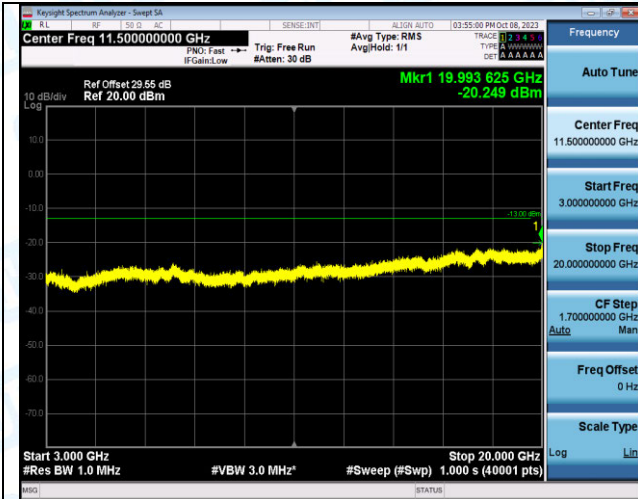

Band4_3MHz_QPSK_20175_1RB#0_30~1000_30~1000

Band4_3MHz_QPSK_20175_1RB#0_3000~20000_3000~20000