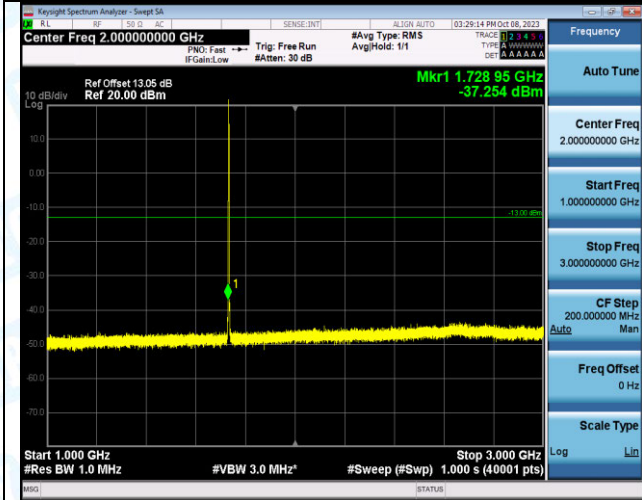

Band4_1.4MHz_QPSK_20175_1RB#0_30~1000_30~1000

Band4_1.4MHz_QPSK_20175_1RB#0_1000~3000_1000~3000

Band4_1.4MHz_QPSK_20175_1RB#0_3000~20000_3000
~20000

Band4_1.4MHz_16QAM_20175_1RB#0_0.009~0.15_0.00
9~0.15

Band4_1.4MHz_16QAM_20175_1RB#0_0.15~30_0.15~30
0

Band4_1.4MHz_16QAM_20175_1RB#0_30~1000_30~10
00

Band4_1.4MHz_16QAM_20175_1RB#0_1000~3000_1000
~3000

Band4_1.4MHz_16QAM_20175_1RB#0_3000~20000_300
0~20000

Band4_1.4MHz_QPSK_20175_6RB#0_0.009~0.15_0.009
~0.15