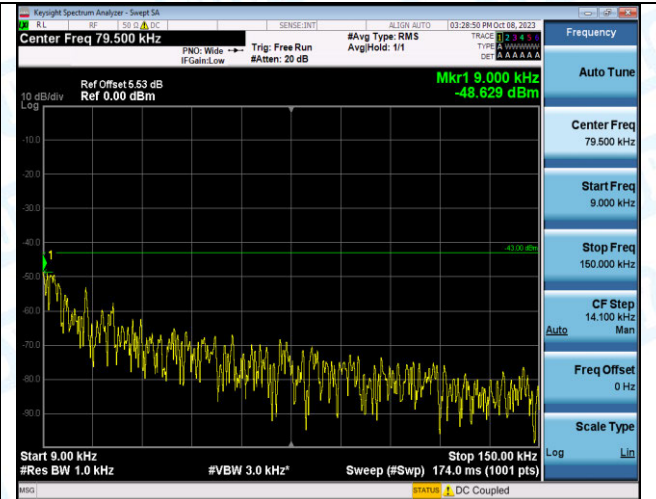

Band4_1.4MHz_QPSK_20175_1RB#0_1000~3000_1000~3000

Band4_1.4MHz_16QAM_20175_1RB#0_0.009~0.15_0.00
9~0.15