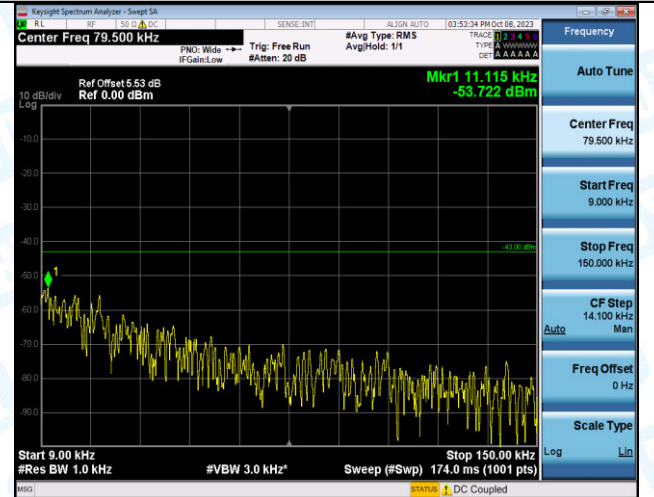

Band4_3MHz_QPSK_19965_15RB#0_0.15~30_0.15~30

Band4_3MHz_QPSK_19965_15RB#0_30~1000_30~1000

Band4_3MHz_QPSK_19965_15RB#0_1000~3000_1000~3000

Band4_3MHz_QPSK_19965_15RB#0_3000~20000_3000~20000

Band4_3MHz_16QAM_19965_15RB#0_0.009~0.15_0.009~0.15