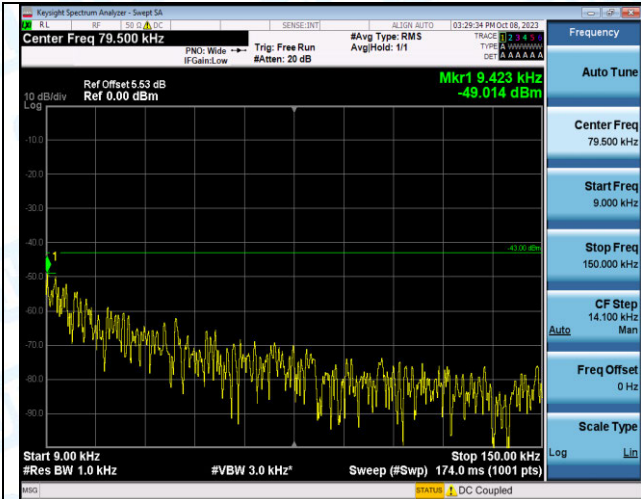

Band4_1.4MHz_16QAM_20175_1RB#0_1000~3000_1000
~3000

Band4_1.4MHz_QPSK_20175_6RB#0_0.009~0.15_0.009
~0.15