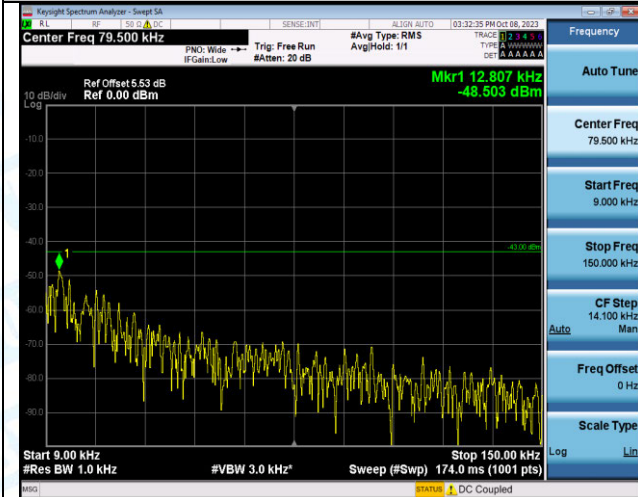

Band4_1.4MHz_16QAM_20393_1RB#0_0.15~30_0.15~30

Band4_1.4MHz_16QAM_20393_1RB#0_30~1000_30~10

Band4_1.4MHz_16QAM_20393_1RB#0_1000~3000_1000
~3000

Band4_1.4MHz_16QAM_20393_1RB#0_3000~20000_300
0~20000

Band4_1.4MHz_QPSK_20393_6RB#0_0.009~0.15_0.009
~0.15