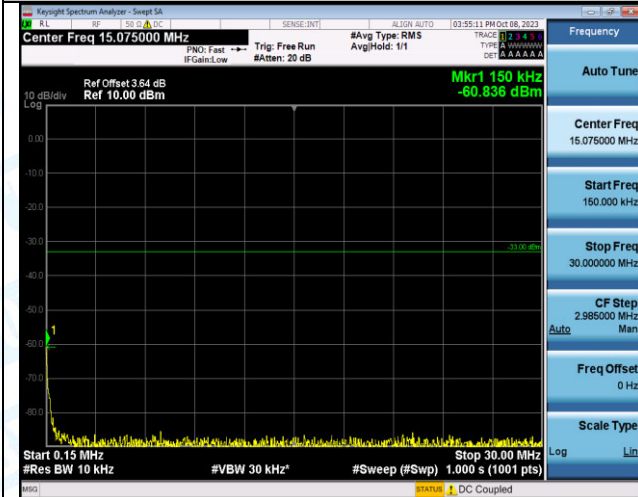

Band4_3MHz_QPSK_20175_1RB#0_0.15~30_0.15~30

Band4_3MHz_QPSK_20175_1RB#0_30~1000_30~1000

Band4_3MHz_QPSK_20175_1RB#0_1000~3000_1000~3000

Band4_3MHz_QPSK_20175_1RB#0_3000~20000_3000~20000

Band4_3MHz_16QAM_20175_1RB#0_0.009~0.15_0.009~0.15