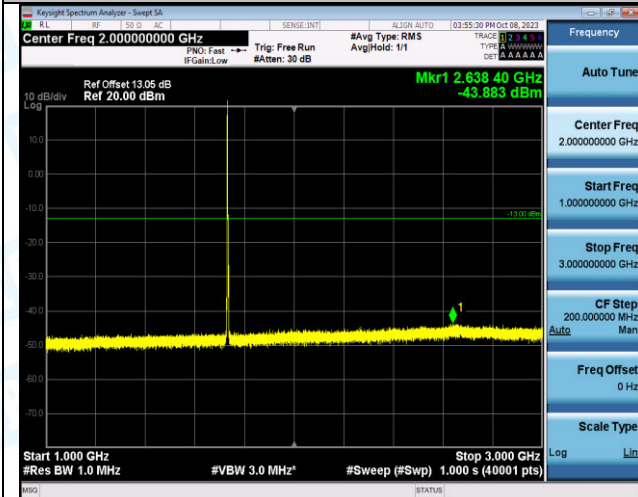

Band4_3MHz_16QAM_20175_1RB#0_0.15~30_0.15~30

Band4_3MHz_16QAM_20175_1RB#0_1000~3000_1000~3000