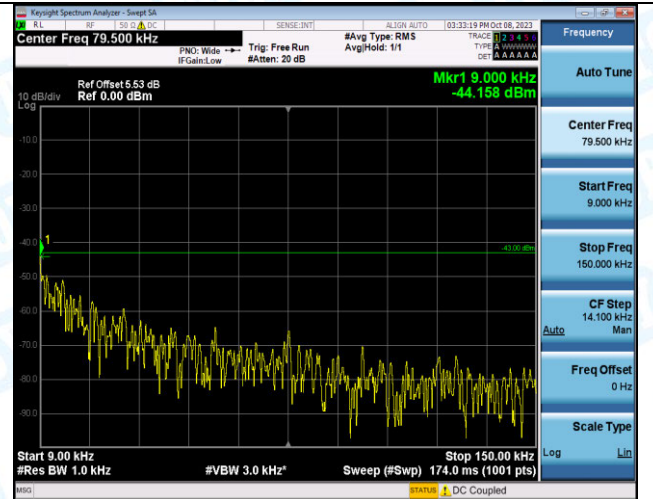

Band4_1.4MHz_QPSK_20393_6RB#0_0.15~30_0.15~30

Band4_1.4MHz_QPSK_20393_6RB#0_30~1000_30~1000

Band4_1.4MHz_QPSK_20393_6RB#0_1000~3000_1000~3000

Band4_1.4MHz_QPSK_20393_6RB#0_3000~20000_3000
~20000

Band4_1.4MHz_16QAM_20393_6RB#0_0.009~0.15_0.00
9~0.15