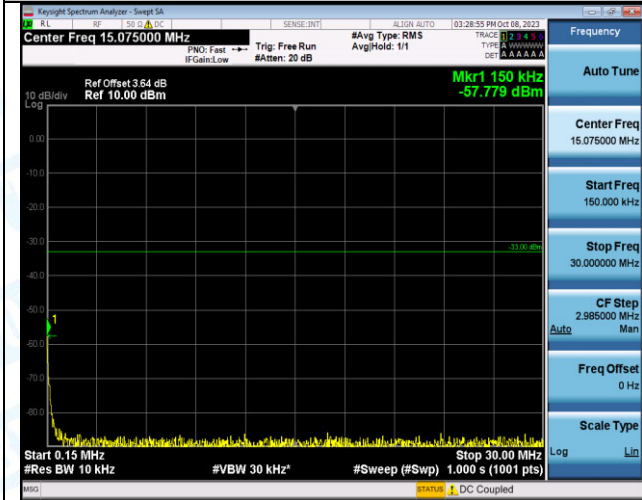

Band4_1.4MHz_QPSK_20175_1RB#0_3000~20000_3000
~20000

Band4_1.4MHz_16QAM_20175_1RB#0_0.15~30_0.15~30
0