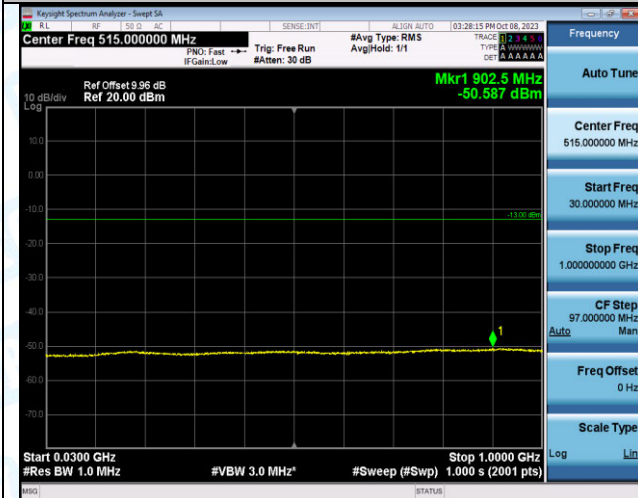

Band4_1.4MHz_16QAM_19957_6RB#0_1000~3000_1000
~3000

Band4_1.4MHz_16QAM_19957_6RB#0_3000~20000_3000
0~20000

Band4_1.4MHz_QPSK_20175_1RB#0_0.009~0.15_0.009
~0.15

Band4_1.4MHz_QPSK_20175_1RB#0_0.15~30_0.15~30