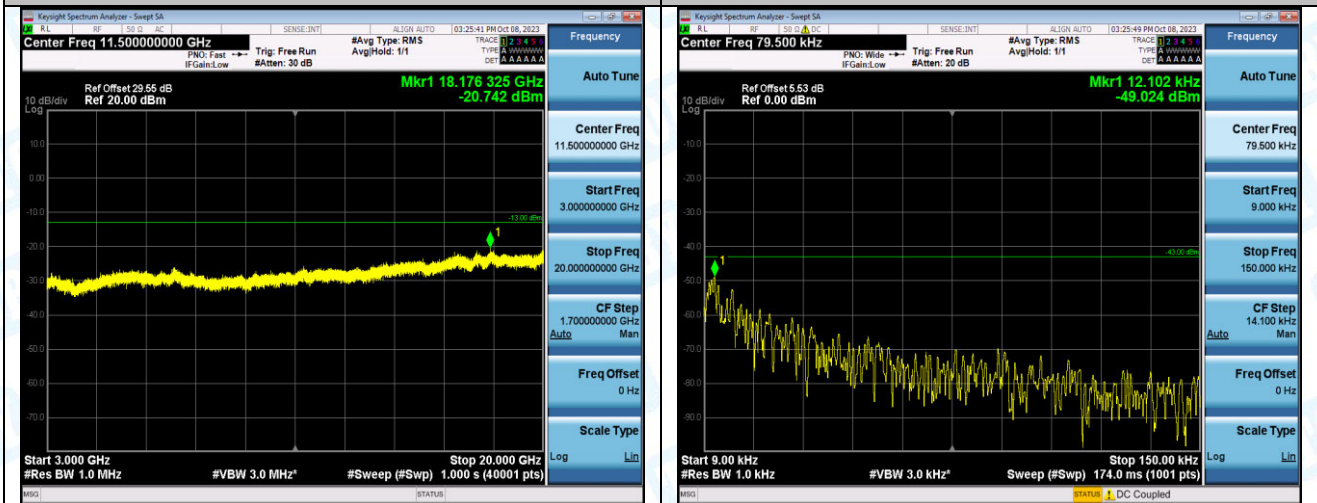

Test Graphs

Band4_1.4MHz_QPSK_19957_1RB#0_0.009~0.15_0.009
~0.15

Band4_1.4MHz_QPSK_19957_1RB#0_0.15~30_0.15~30

Band4_1.4MHz_QPSK_19957_1RB#0_30~1000_30~1000

Band4_1.4MHz_QPSK_19957_1RB#0_1000~3000_1000~3000