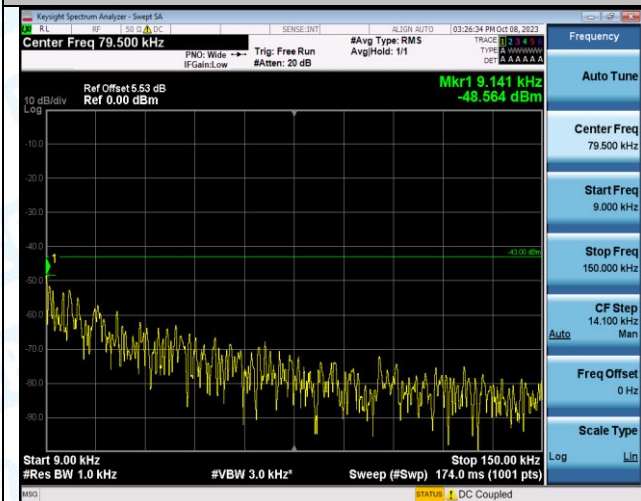

Band4_1.4MHz_QPSK_19957_6RB#0_0.009~0.15_0.009~0.15