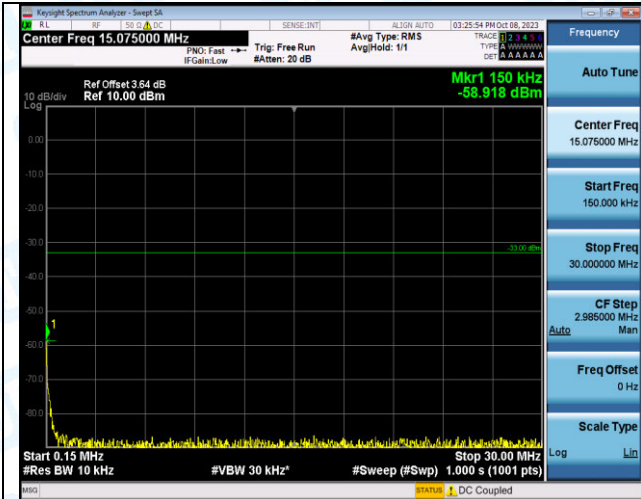

Band4_1.4MHz_16QAM_19957_1RB#0_0.15~30_0.15~30