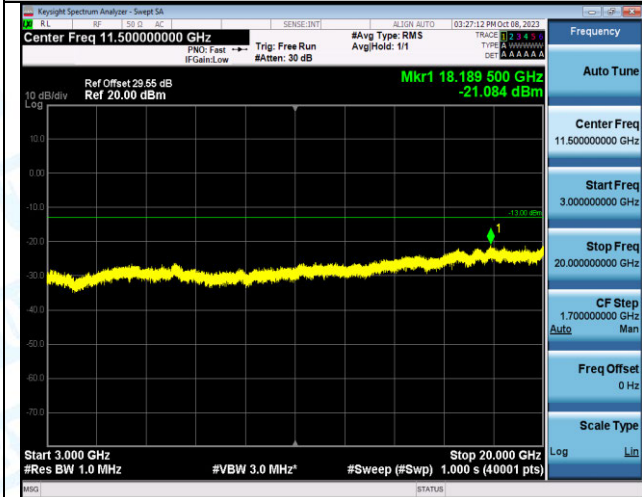

Band4_1.4MHz_16QAM_19957_1RB#0_3000~20000_3000~20000

Band4_1.4MHz_QPSK_19957_6RB#0_0.009~0.15_0.009~0.15

Band4_1.4MHz_QPSK_19957_6RB#0_0.15~30_0.15~30

Band4_1.4MHz_QPSK_19957_6RB#0_30~1000_30~1000

Band4_1.4MHz_QPSK_19957_6RB#0_1000~3000_1000~3000