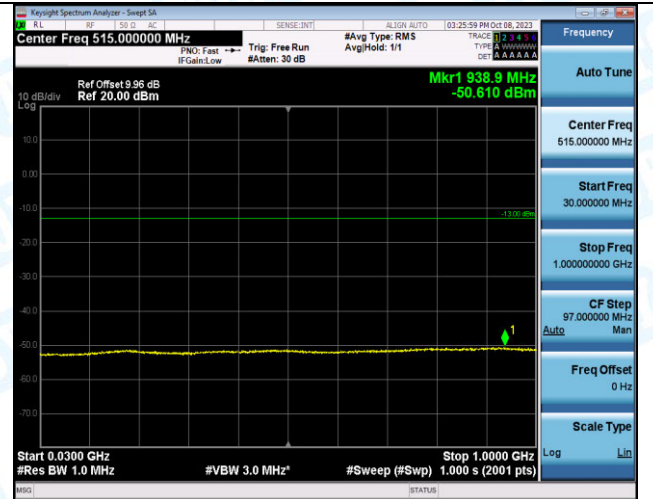

Band4_1.4MHz_16QAM_19957_1RB#0_30~1000_30~1000