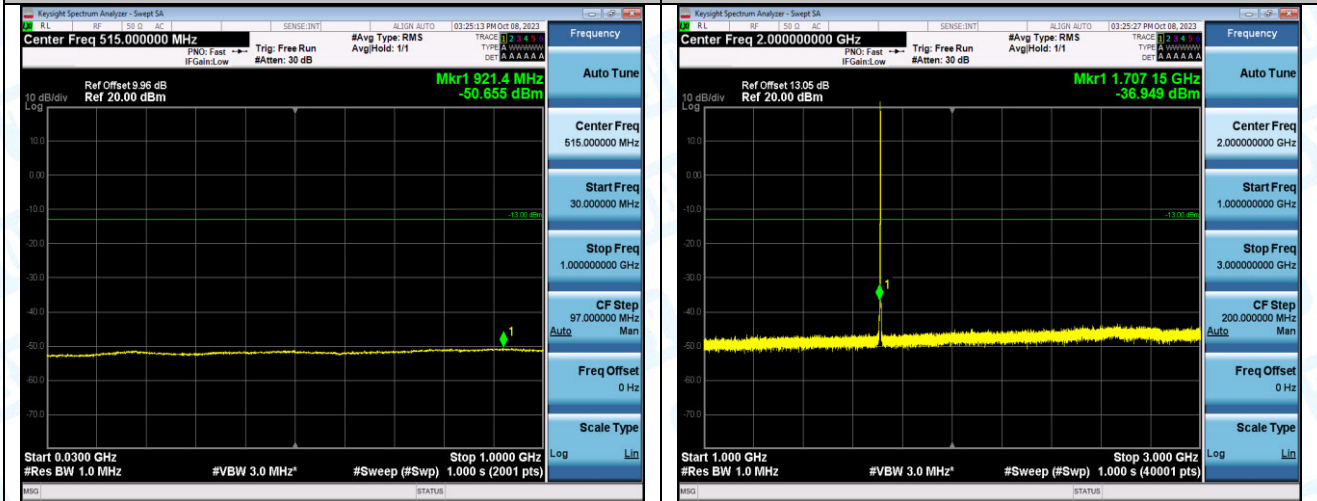

Band4_1.4MHz_QPSK_19957_1RB#0_1000~3000_1000~3000

Band4_1.4MHz_QPSK_19957_1RB#0_30~1000_30~1000