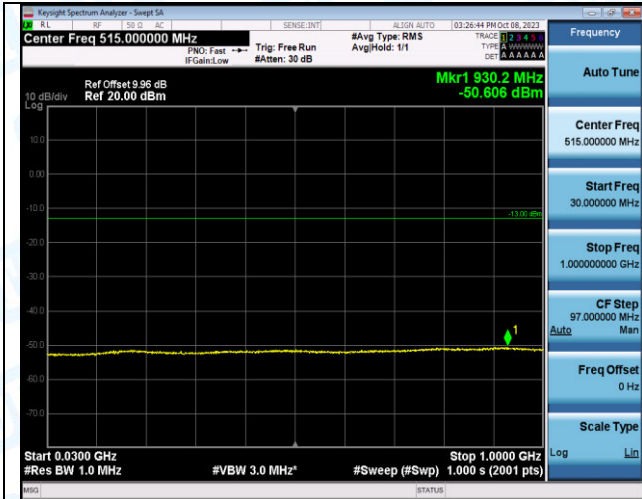

Band4_1.4MHz_QPSK_19957_6RB#0_30~1000_30~1000