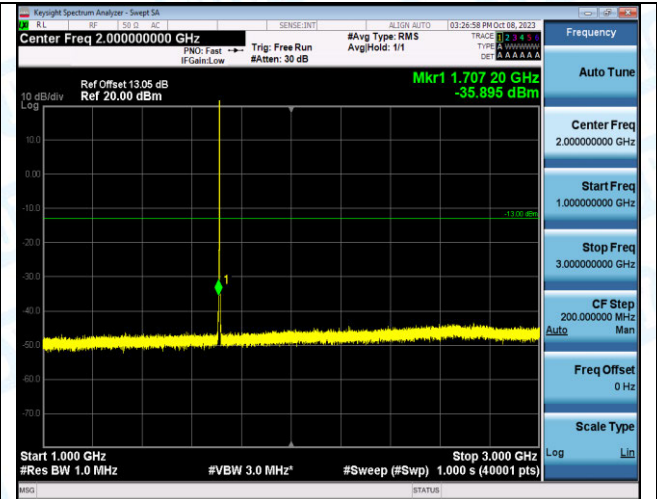

Band4_1.4MHz_QPSK_19957_6RB#0_1000~3000_1000~3000