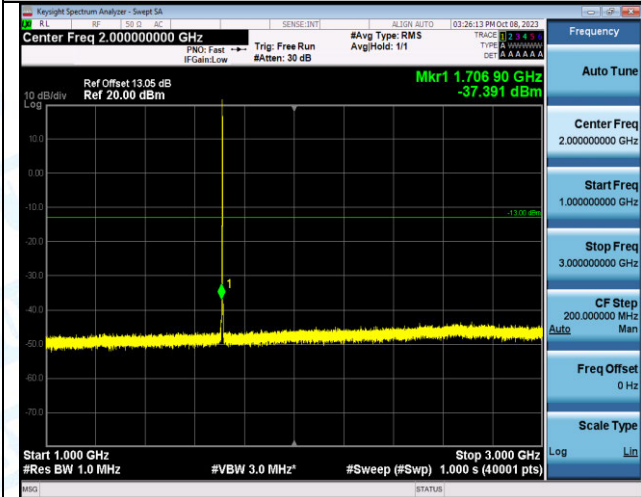

Band4_1.4MHz_16QAM_19957_1RB#0_1000~3000_1000~3000