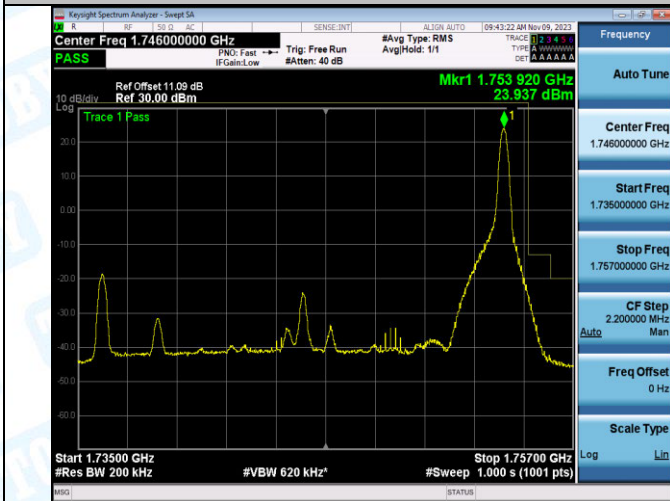

Band4_20MHz_QPSK_20300_1RB#99