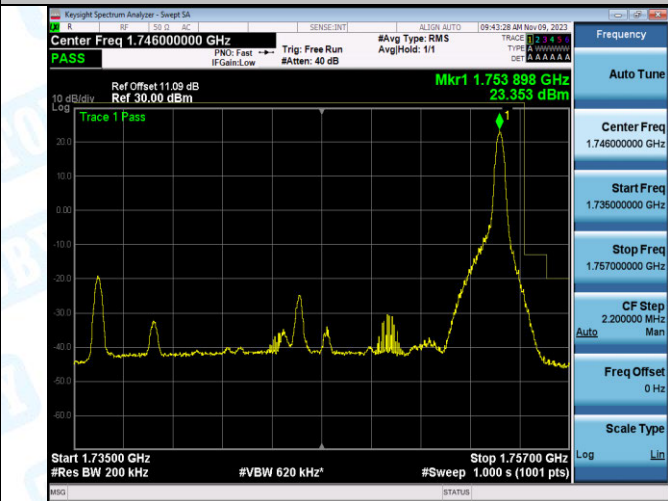

Band4_20MHz_16QAM_20300_1RB#99