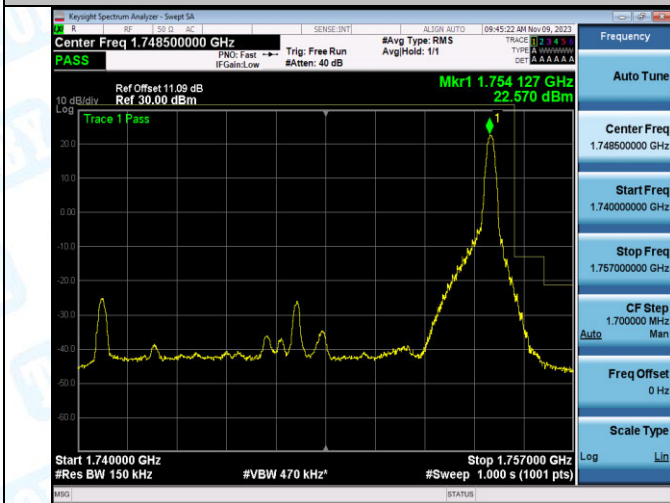

Band4_15MHz_16QAM_20325_1RB#74