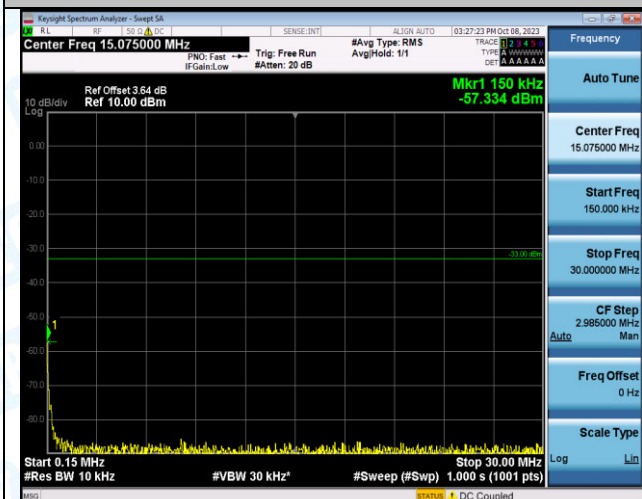

Band4_1.4MHz_16QAM_19957_6RB#0_0.15~30_0.15~30