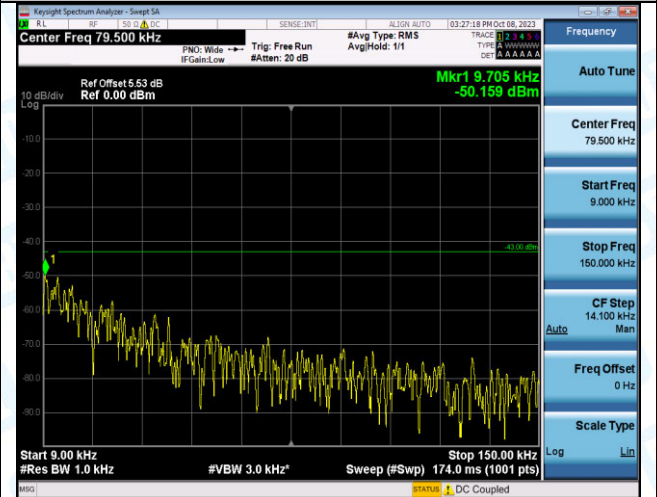

Band4_1.4MHz_16QAM_19957_1RB#0_3000~20000_3000~20000

Band4_1.4MHz_QPSK_19957_6RB#0_0.009~0.15_0.009~0.15

Band4_1.4MHz_QPSK_19957_6RB#0_0.15~30_0.15~30

Band4_1.4MHz_QPSK_19957_6RB#0_30~1000_30~1000

Band4_1.4MHz_QPSK_19957_6RB#0_1000~3000_1000~3000