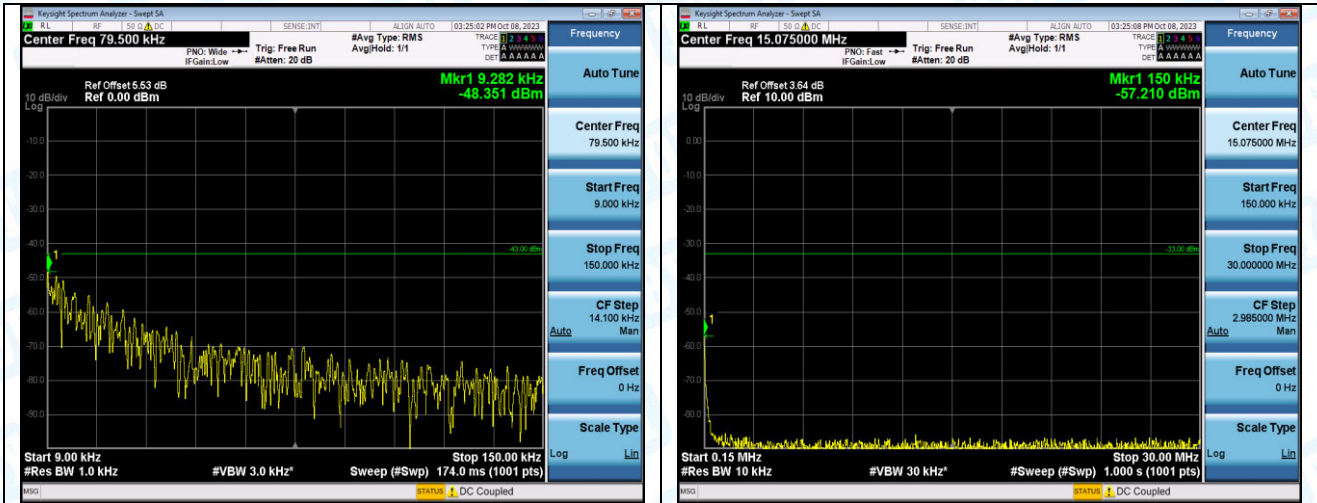

Test Graphs

Band4_1.4MHz_QPSK_19957_1RB#0_0.009~0.15_0.009
~0.15

Band4_1.4MHz_QPSK_19957_1RB#0_0.15~30_0.15~30