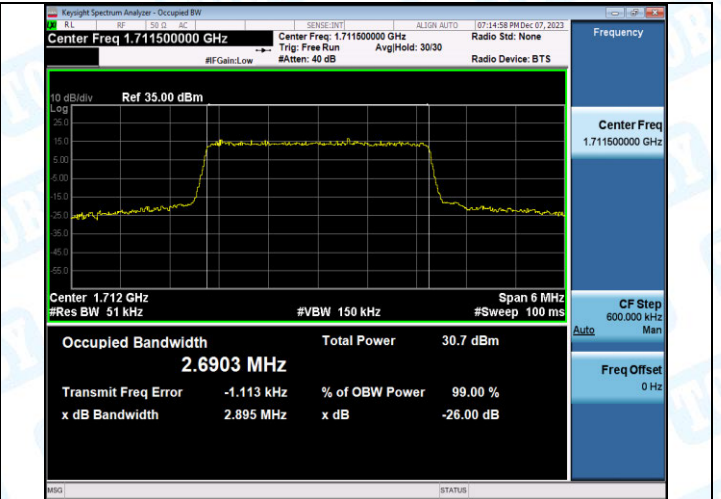

Band4-3MHz-16QAM-20175-15RB#0-PASS