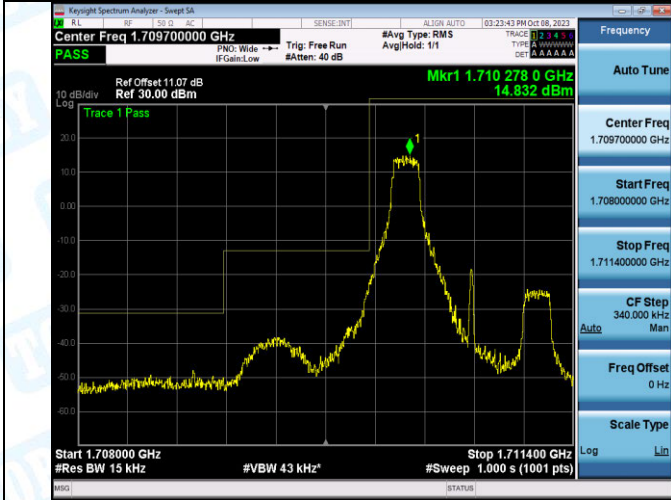

Test Graphs

Band4_1.4MHz_QPSK_19957_1RB#0