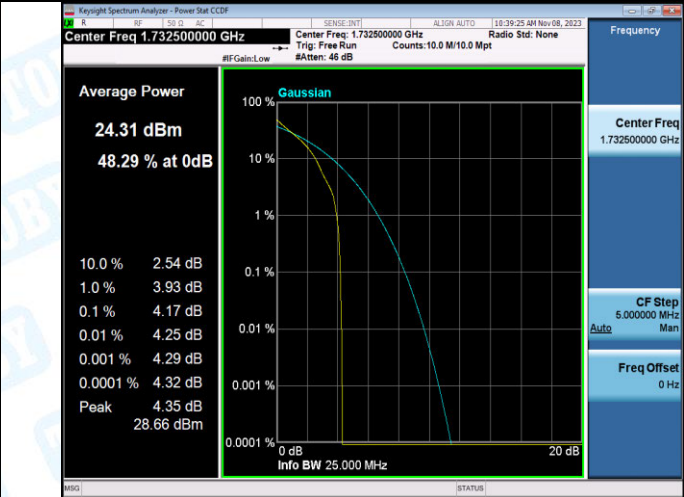

Band4-20MHz-QPSK-20175-1RB#0-PASS