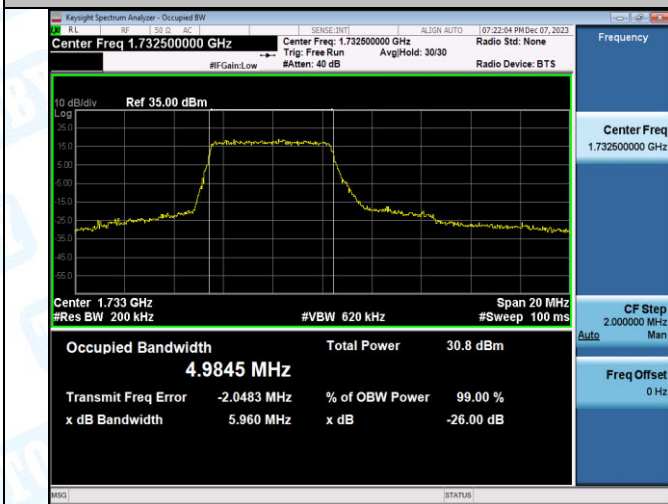

Band4-15MHz-16QAM-20325-27RB#0-PASS

Band4-10MHz-16QAM-20000-27RB#0-PASS

Band4-10MHz-16QAM-20175-27RB#0-PASS

Band4-10MHz-16QAM-20350-27RB#0-PASS

4: Band Edge

Test Result

Band	Bandwidth	Modulation	Channel	RB Configuration	Level_dBm	Margin	Verdict
Band4	1.4MHz	QPSK	19957	1RB#0	-22.36	9.36	PASS
Band4	1.4MHz	16QAM	19957	1RB#0	-25.18	12.18	PASS
Band4	1.4MHz	QPSK	19957	6RB#0	-44.83	13.63	PASS
Band4	1.4MHz	16QAM	19957	6RB#0	-44.71	13.51	PASS
Band4	1.4MHz	QPSK	20393	1RB#0	-51.84	20.64	PASS
Band4	1.4MHz	16QAM	20393	1RB#0	-52.34	21.14	PASS
Band4	1.4MHz	QPSK	20393	6RB#0	-43.74	12.54	PASS
Band4	1.4MHz	16QAM	20393	6RB#0	-45.44	14.24	PASS
Band4	3MHz	QPSK	19965	1RB#0	-21.13	8.13	PASS
Band4	3MHz	16QAM	19965	1RB#0	-22.60	9.60	PASS
Band4	3MHz	QPSK	19965	15RB#0	-34.86	6.66	PASS
Band4	3MHz	16QAM	19965	15RB#0	-35.22	7.02	PASS
Band4	3MHz	QPSK	20385	1RB#0	-45.10	16.90	PASS
Band4	3MHz	16QAM	20385	1RB#0	-46.78	18.58	PASS
Band4	3MHz	QPSK	20385	15RB#0	-37.84	9.64	PASS
Band4	3MHz	16QAM	20385	15RB#0	-37.74	9.54	PASS
Band4	5MHz	QPSK	19975	1RB#0	-22.41	9.41	PASS
Band4	5MHz	16QAM	19975	1RB#0	-23.34	10.34	PASS
Band4	5MHz	QPSK	19975	25RB#0	-34.00	8.10	PASS
Band4	5MHz	16QAM	19975	25RB#0	-36.95	11.05	PASS
Band4	5MHz	QPSK	20375	1RB#0	-52.42	26.52	PASS
Band4	5MHz	16QAM	20375	1RB#0	-52.41	26.51	PASS
Band4	5MHz	QPSK	20375	25RB#0	-36.05	10.15	PASS
Band4	5MHz	16QAM	20375	25RB#0	-36.35	10.45	PASS
Band4	10MHz	QPSK	20000	1RB#0	-32.69	19.69	PASS
Band4	10MHz	16QAM	20000	1RB#0	-33.39	20.39	PASS
Band4	10MHz	QPSK	20000	1RB#49	-46.14	23.14	PASS
Band4	10MHz	16QAM	20000	1RB#49	-50.23	27.23	PASS
Band4	10MHz	QPSK	20350	1RB#0	-49.99	26.99	PASS
Band4	10MHz	16QAM	20350	1RB#0	-50.09	27.09	PASS
Band4	10MHz	QPSK	20350	1RB#49	-33.00	20.00	PASS
Band4	10MHz	16QAM	20350	1RB#49	-29.36	16.36	PASS
Band4	10MHz	QPSK	20000	50RB#0	-31.02	8.02	PASS
Band4	10MHz	QPSK	20350	50RB#0	-35.85	12.85	PASS
Band4	15MHz	QPSK	20025	1RB#0	-22.40	9.40	PASS
Band4	15MHz	16QAM	20025	1RB#0	-21.56	8.56	PASS
Band4	20MHz	QPSK	20050	1RB#0	-25.20	12.20	PASS
Band4	15MHz	QPSK	20025	75RB#0	-31.10	9.90	PASS
Band4	15MHz	QPSK	20325	75RB#0	-31.06	9.86	PASS