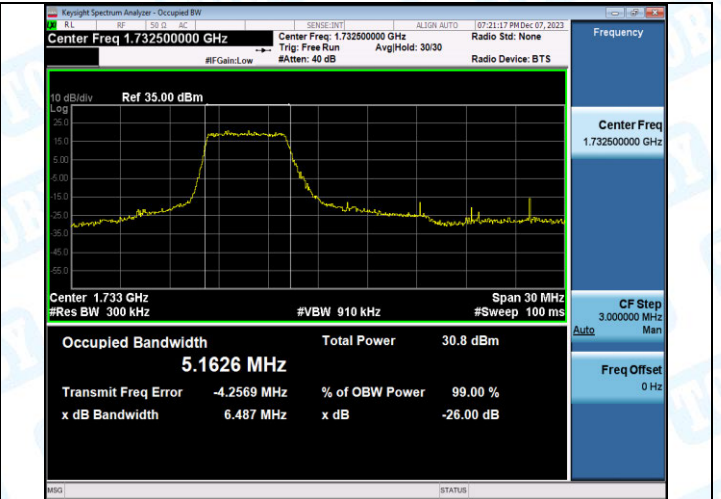

Band4-10MHz-16QAM-20000-27RB#0-PASS