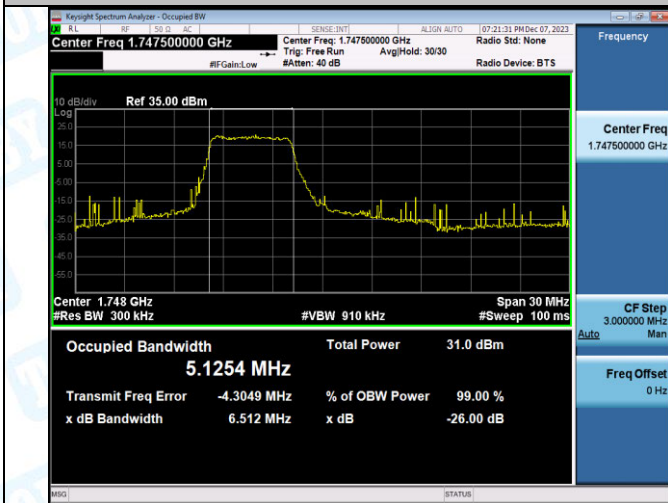

Band4-10MHz-16QAM-20175-27RB#0-PASS