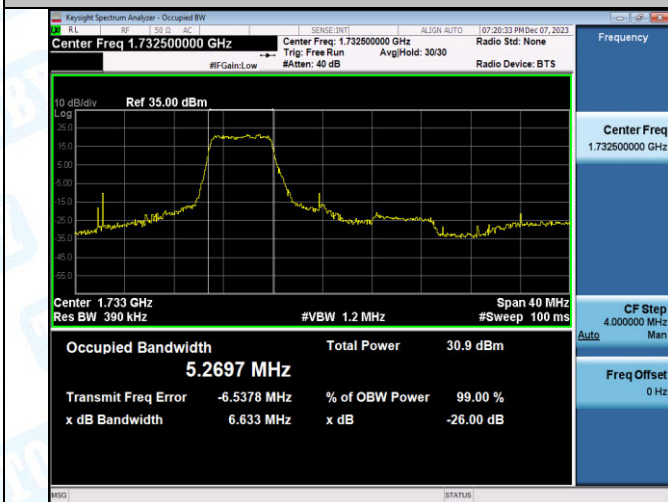

Band4-20MHz-QPSK-20300-100RB#0-PASS

Band4-20MHz-16QAM-20050-27RB#0-PASS

Band4-20MHz-16QAM-20175-27RB#0-PASS

Band4-20MHz-16QAM-20300-27RB#0-PASS

Band4-15MHz-16QAM-20025-27RB#0-PASS

Band4-15MHz-16QAM-20175-27RB#0-PASS