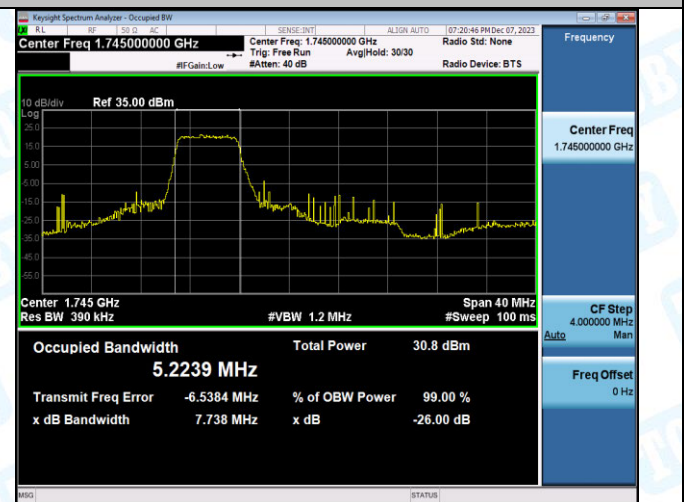

Band4-20MHz-QPSK-20300-100RB#0-PASS

Band4-20MHz-16QAM-20050-27RB#0-PASS

Band4-20MHz-16QAM-20175-27RB#0-PASS

Band4-20MHz-16QAM-20300-27RB#0-PASS

Band4-15MHz-16QAM-20025-27RB#0-PASS

Band4-15MHz-16QAM-20175-27RB#0-PASS