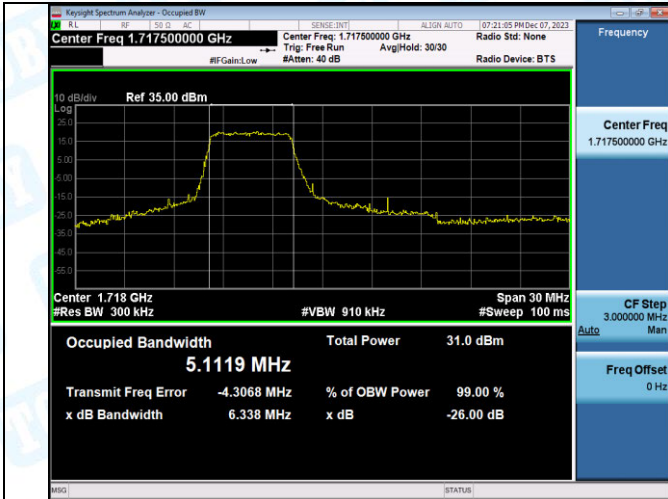

Band4-20MHz-QPSK-20300-100RB#0-PASS

Band4-20MHz-16QAM-20050-27RB#0-PASS

Band4-20MHz-16QAM-20175-27RB#0-PASS

Band4-20MHz-16QAM-20300-27RB#0-PASS

Band4-15MHz-16QAM-20025-27RB#0-PASS

Band4-15MHz-16QAM-20175-27RB#0-PASS