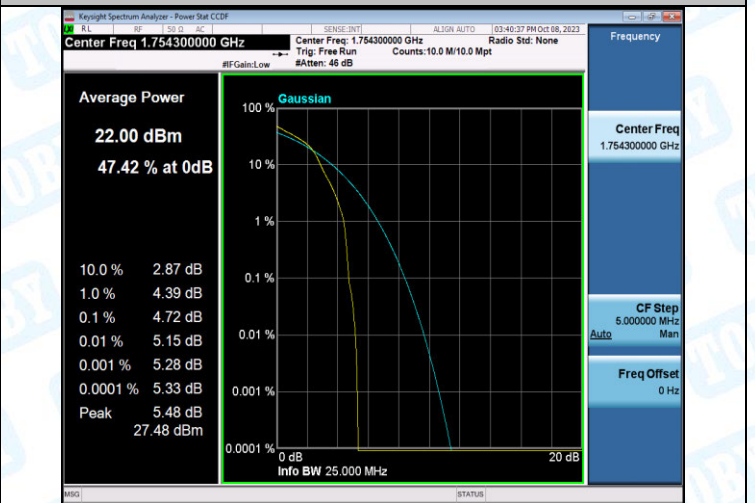

Test Graphs

Band4-1.4MHz-QPSK-20175-6RB#0-PASS

Band4-1.4MHz-16QAM-20175-6RB#0-PASS

Band4-1.4MHz-QPSK-20393-1RB#0-PASS

Band4-1.4MHz-16QAM-20393-1RB#0-PASS

Band4-1.4MHz-QPSK-20393-6RB#0-PASS

Band4-1.4MHz-16QAM-20393-6RB#0-PASS