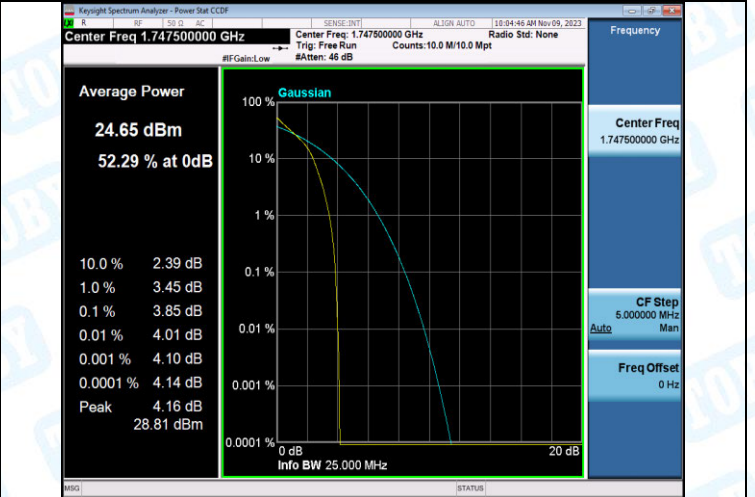

Band4-15MHz-QPSK-20025-1RB#0-PASS

Band4-15MHz-16QAM-20025-1RB#0-PASS

Band4-15MHz-QPSK-20175-1RB#0-PASS

Band4-15MHz-16QAM-20175-1RB#0-PASS

Band4-15MHz-QPSK-20325-1RB#0-PASS

Band4-15MHz-16QAM-20325-1RB#0-PASS