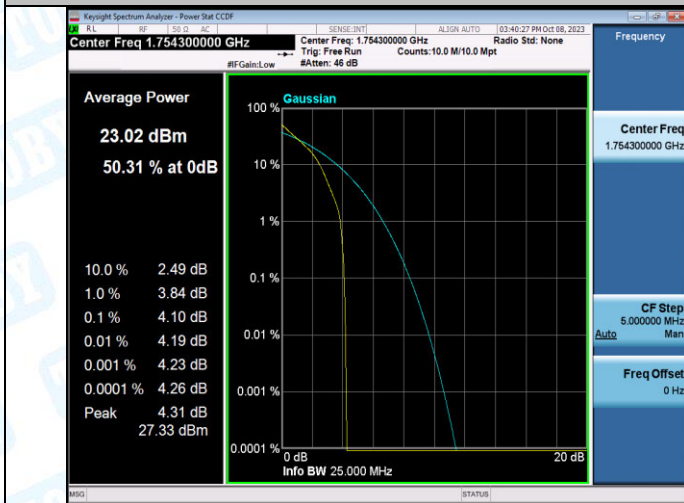

Test Graphs

Band4-1.4MHz-QPSK-20175-6RB#0-PASS

Band4-1.4MHz-16QAM-20175-6RB#0-PASS

Band4-1.4MHz-QPSK-20393-1RB#0-PASS

Band4-1.4MHz-16QAM-20393-1RB#0-PASS

Band4-1.4MHz-QPSK-20393-6RB#0-PASS

Band4-1.4MHz-16QAM-20393-6RB#0-PASS