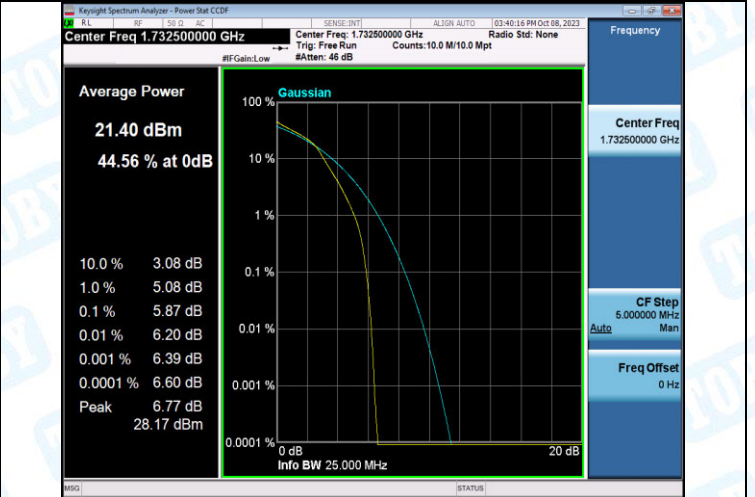

Band4-1.4MHz-16QAM-20175-6RB#0-PASS