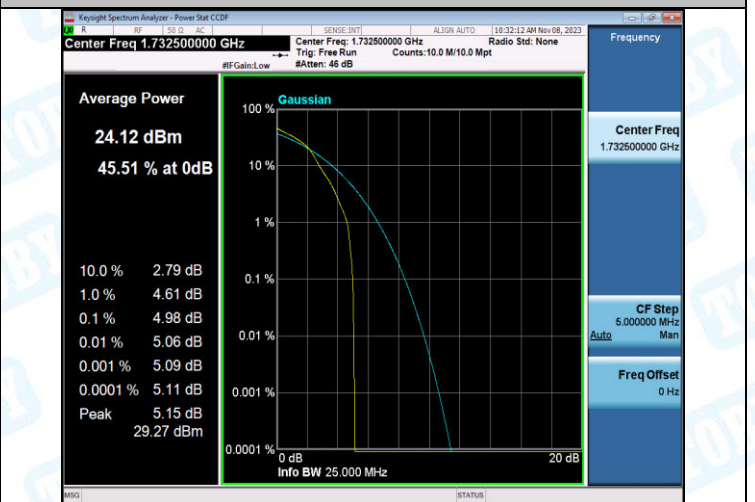

Band4-5MHz-16QAM-19975-25RB#0-PASS

Band4-5MHz-16QAM-20175-1RB#0-PASS