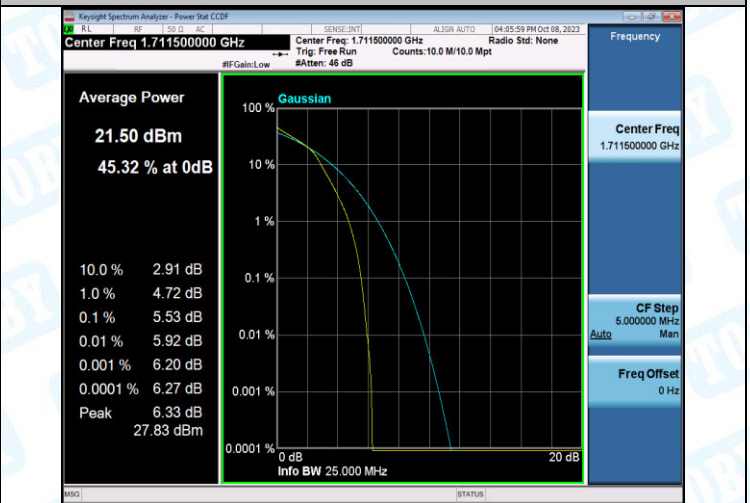

Band4-3MHz-16QAM-19965-1RB#0-PASS

Band4-3MHz-16QAM-19965-15RB#0-PASS