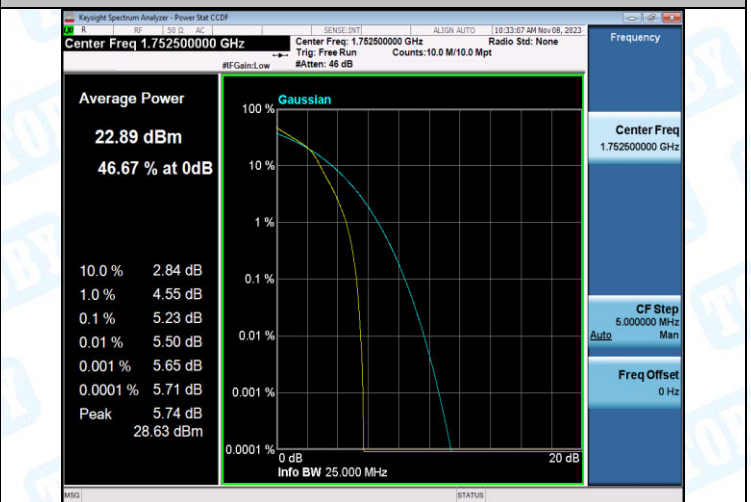

Band4-5MHz-16QAM-20375-1RB#0-PASS

Band4-5MHz-16QAM-20375-25RB#0-PASS