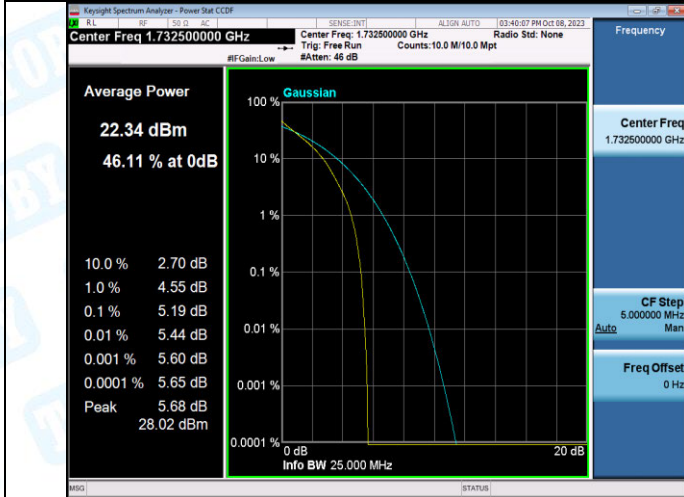

Band4-1.4MHz-QPSK-20175-6RB#0-PASS