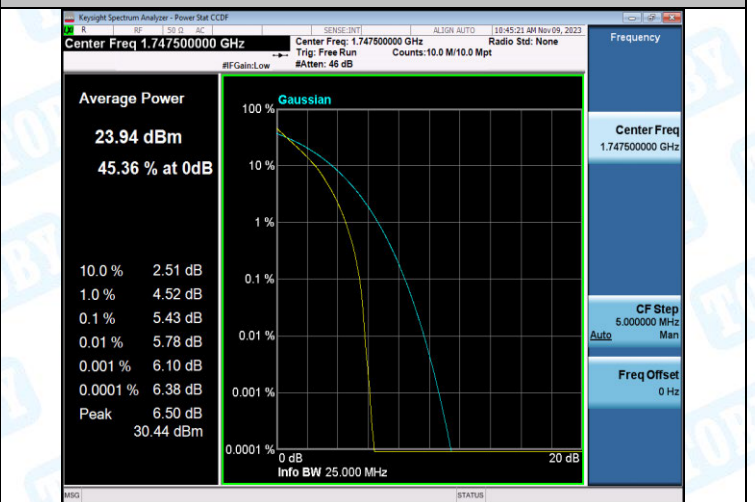

Band4-15MHz-QPSK-20025-75RB#0-PASS

Band4-15MHz-QPSK-20325-75RB#0-PASS