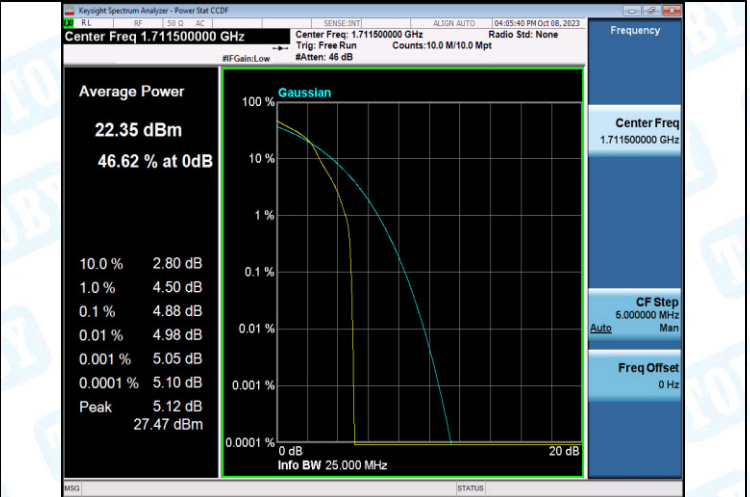

Band4-1.4MHz-16QAM-20393-6RB#0-PASS

Band4-3MHz-16QAM-19965-1RB#0-PASS