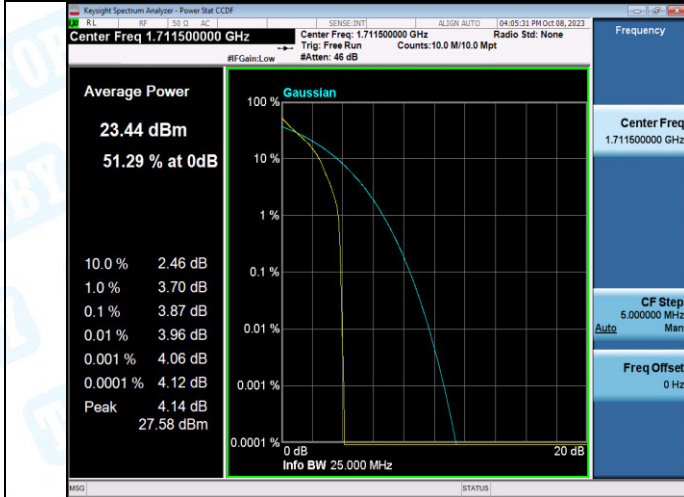

Test Graphs

Band4-1.4MHz-QPSK-20175-6RB#0-PASS

Band4-1.4MHz-16QAM-20175-6RB#0-PASS

Band4-1.4MHz-QPSK-20393-1RB#0-PASS

Band4-1.4MHz-16QAM-20393-1RB#0-PASS

Band4-1.4MHz-QPSK-20393-6RB#0-PASS

Band4-1.4MHz-16QAM-20393-6RB#0-PASS