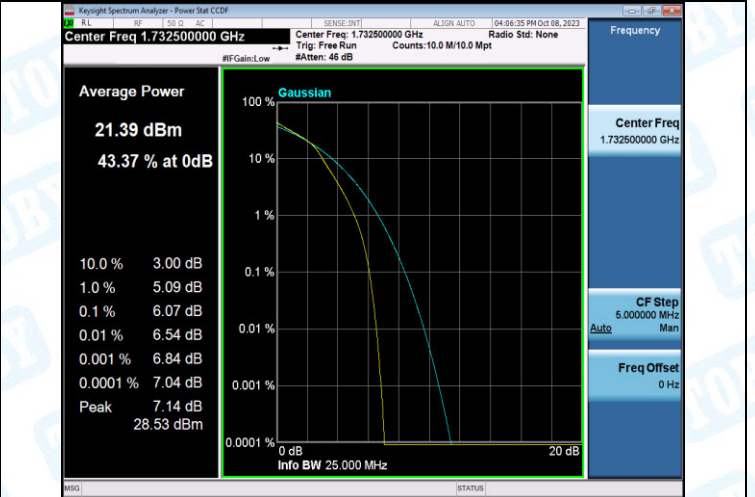

Band4-3MHz-16QAM-20175-1RB#0-PASS

Band4-3MHz-16QAM-20175-15RB#0-PASS