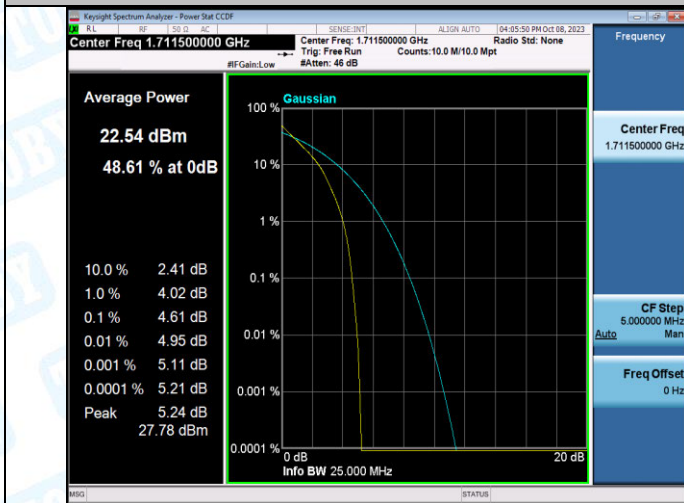

Band4-3MHz-QPSK-19965-1RB#0-PASS

Band4-3MHz-QPSK-19965-15RB#0-PASS