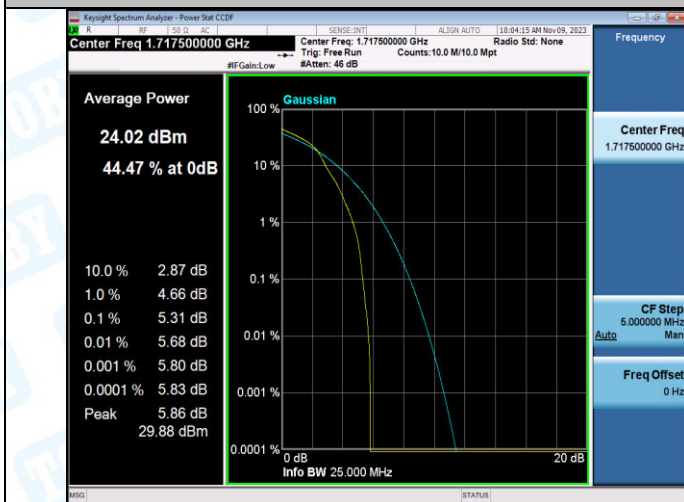

Band4-10MHz-16QAM-20350-1RB#0-PASS

Band4-15MHz-16QAM-20025-1RB#0-PASS