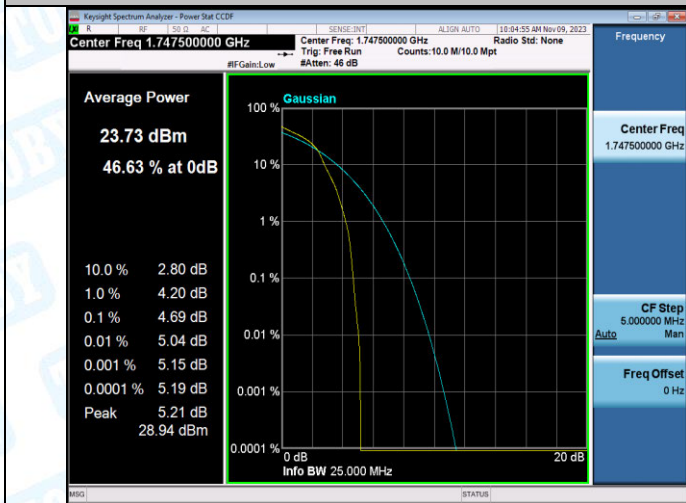

Band4-15MHz-QPSK-20025-1RB#0-PASS

Band4-15MHz-16QAM-20025-1RB#0-PASS

Band4-15MHz-QPSK-20175-1RB#0-PASS

Band4-15MHz-16QAM-20175-1RB#0-PASS

Band4-15MHz-QPSK-20325-1RB#0-PASS

Band4-15MHz-16QAM-20325-1RB#0-PASS