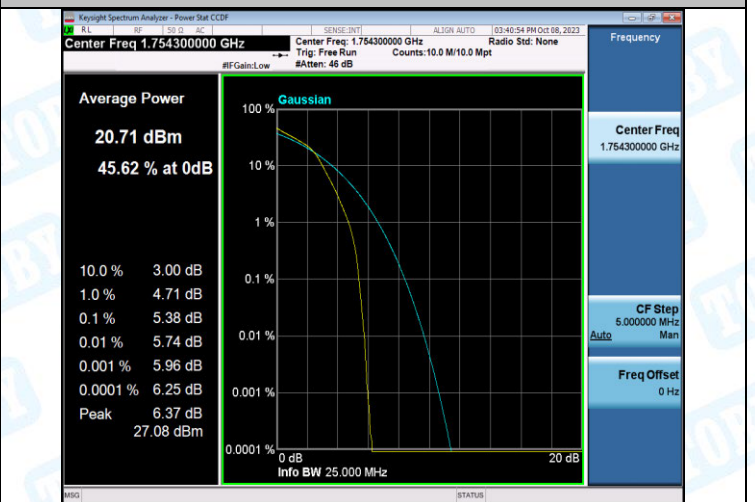

Test Graphs

Band4-1.4MHz-QPSK-20175-6RB#0-PASS

Band4-1.4MHz-16QAM-20175-6RB#0-PASS

Band4-1.4MHz-QPSK-20393-1RB#0-PASS

Band4-1.4MHz-16QAM-20393-1RB#0-PASS

Band4-1.4MHz-QPSK-20393-6RB#0-PASS

Band4-1.4MHz-16QAM-20393-6RB#0-PASS