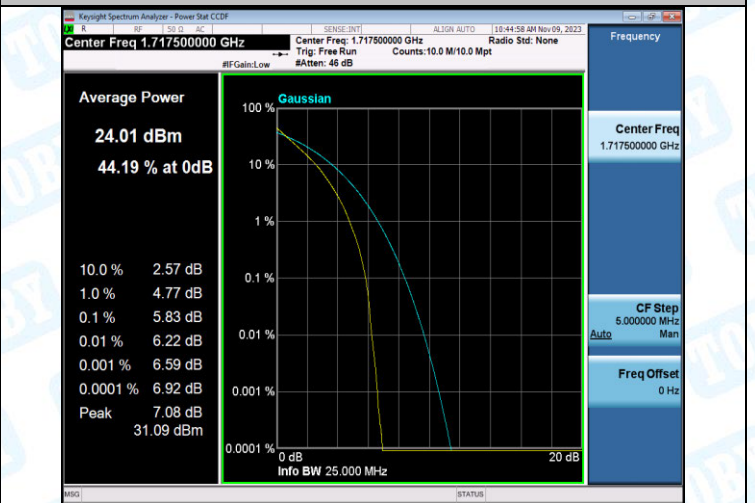

Band4-15MHz-QPSK-20025-1RB#0-PASS

Band4-15MHz-16QAM-20025-1RB#0-PASS

Band4-15MHz-QPSK-20175-1RB#0-PASS

Band4-15MHz-16QAM-20175-1RB#0-PASS

Band4-15MHz-QPSK-20325-1RB#0-PASS

Band4-15MHz-16QAM-20325-1RB#0-PASS