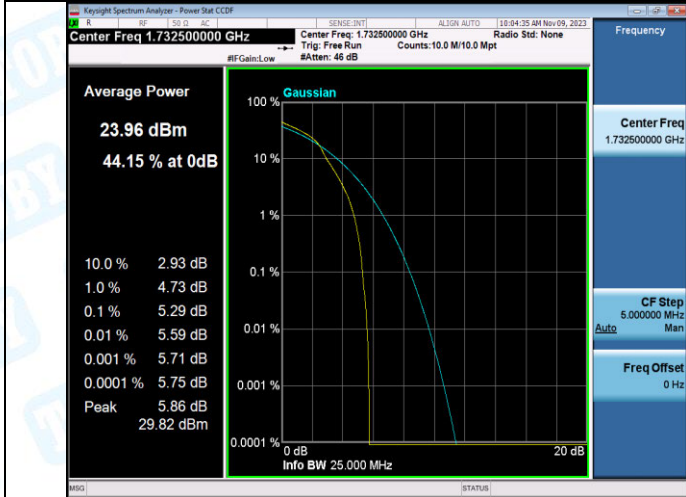

Band4-15MHz-16QAM-20025-1RB#0-PASS

Band4-15MHz-16QAM-20175-1RB#0-PASS