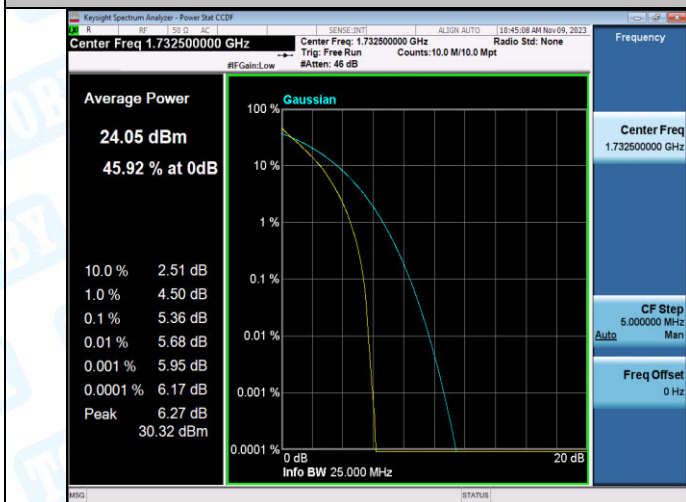

Band4-15MHz-16QAM-20325-1RB#0-PASS

Band4-15MHz-16QAM-20175-75RB#0-PASS