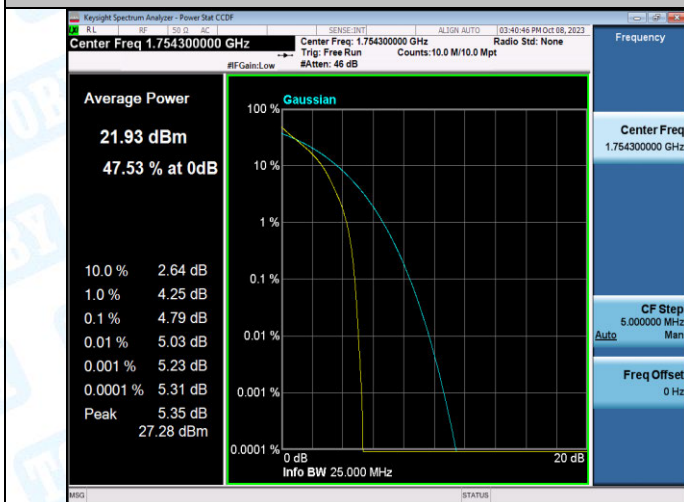

Test Graphs

Band4-1.4MHz-QPSK-20175-6RB#0-PASS

Band4-1.4MHz-16QAM-20175-6RB#0-PASS

Band4-1.4MHz-QPSK-20393-1RB#0-PASS

Band4-1.4MHz-16QAM-20393-1RB#0-PASS

Band4-1.4MHz-QPSK-20393-6RB#0-PASS

Band4-1.4MHz-16QAM-20393-6RB#0-PASS