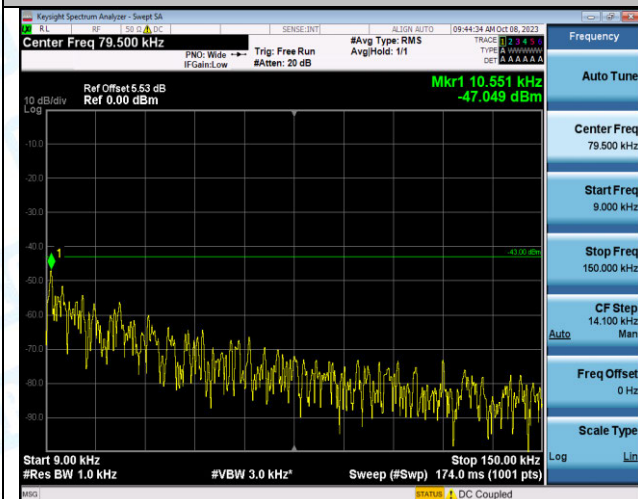

Band2_5MHz_16QAM_18625_1RB#0_1000~3000_1000~3000

Band2_5MHz_QPSK_18625_25RB#0_0.009~0.15_0.009~0.15