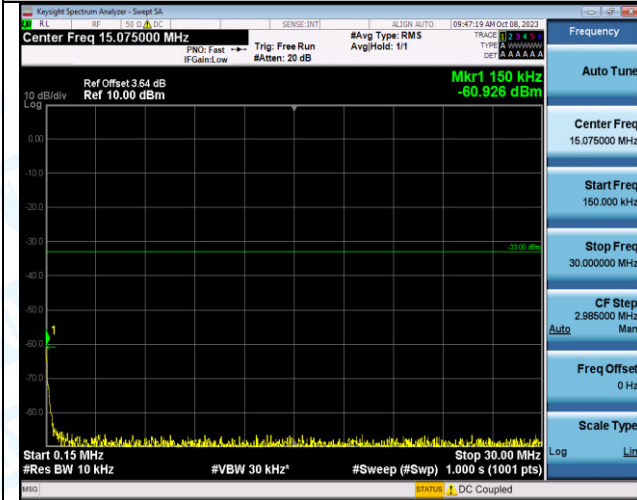

Band2\_5MHz\_QPSK\_18900\_1RB#0\_30~1000\_30~1000

Band2\_5MHz\_QPSK\_18900\_1RB#0\_1000~3000\_1000~3000

Band2\_5MHz\_QPSK\_18900\_1RB#0\_3000~20000\_3000~20000

Band2\_5MHz\_16QAM\_18900\_1RB#0\_0.009~0.15\_0.009~0.15