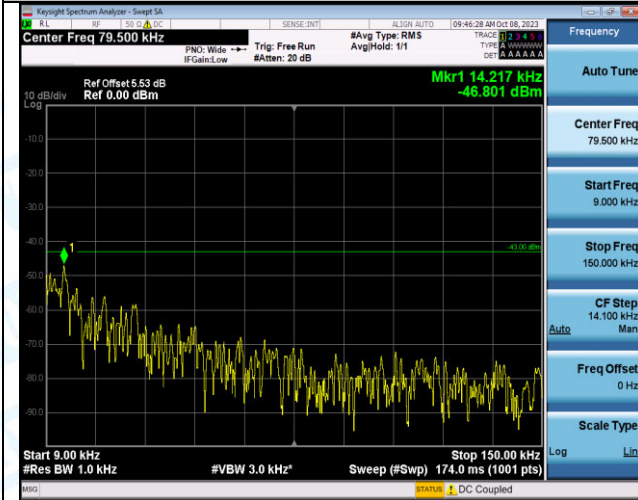

Band2_5MHz_16QAM_18625_25RB#0_1000~3000_1000
~3000

Band2_5MHz_QPSK_18900_1RB#0_0.009~0.15_0.009~0.15