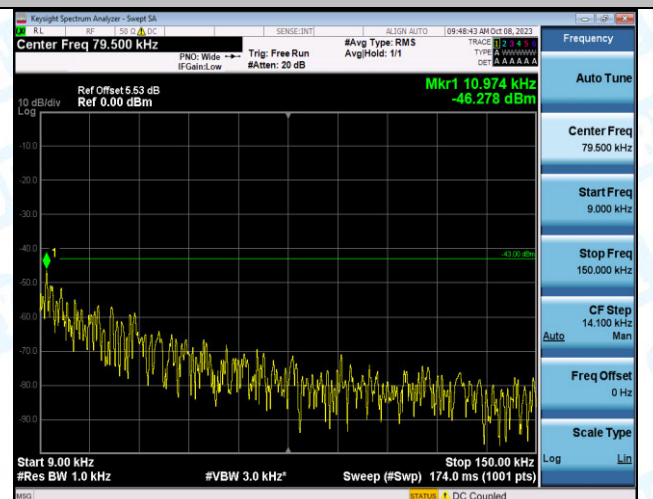

Band2_5MHz_QPSK_18900_25RB#0_1000~3000_1000~3000

Band2_5MHz_16QAM_18900_25RB#0_0.009~0.15_0.009~0.15