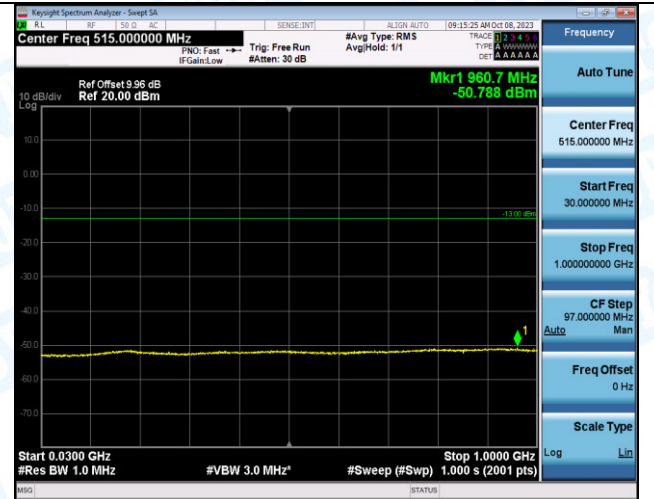

Band2_3MHz_16QAM_18900_15RB#0_0.009~0.15_0.009~0.15

Band2_3MHz_16QAM_18900_15RB#0_30~1000_30~1000