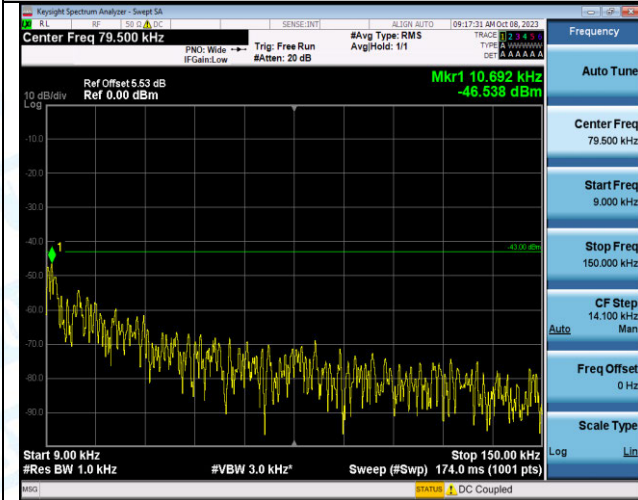

Band2\_3MHz\_16QAM\_19185\_1RB#0\_0.15~30\_0.15~30

Band2\_3MHz\_16QAM\_19185\_1RB#0\_30~1000\_30~1000

Band2\_3MHz\_16QAM\_19185\_1RB#0\_1000~3000\_1000~3000

Band2\_3MHz\_16QAM\_19185\_1RB#0\_3000~20000\_3000~20000