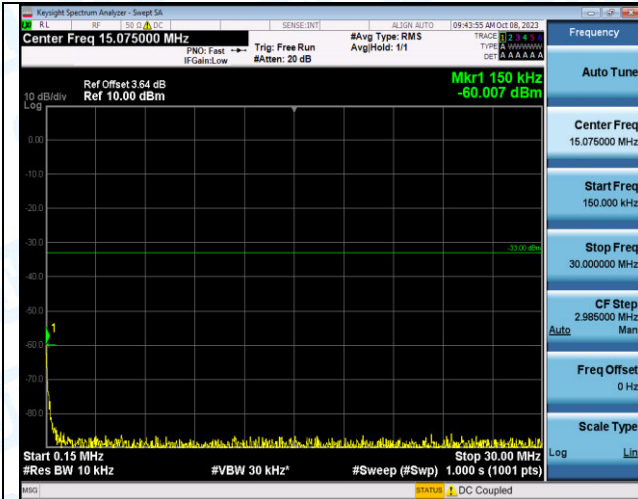

Band2\_5MHz\_QPSK\_18625\_1RB#0\_30~1000\_30~1000

Band2\_5MHz\_QPSK\_18625\_1RB#0\_1000~3000\_1000~3000

Band2\_5MHz\_QPSK\_18625\_1RB#0\_3000~20000\_3000~20000

Band2\_5MHz\_16QAM\_18625\_1RB#0\_0.009~0.15\_0.009~0.15