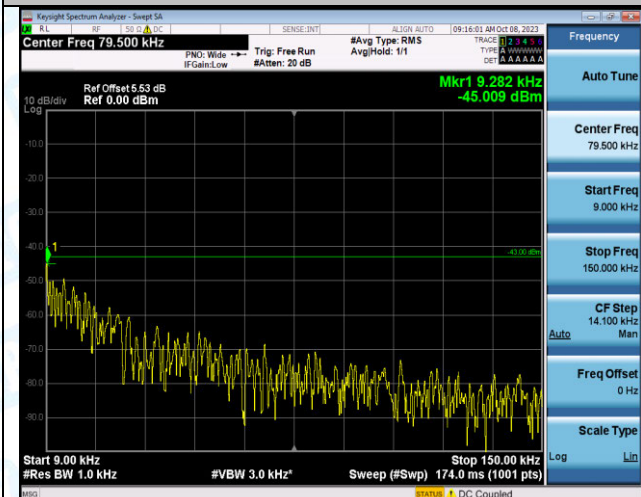

Band2_3MHz_16QAM_18900_15RB#0_1000~3000_1000~3000

Band2_3MHz_QPSK_19185_1RB#0_0.009~0.15_0.009~0.15