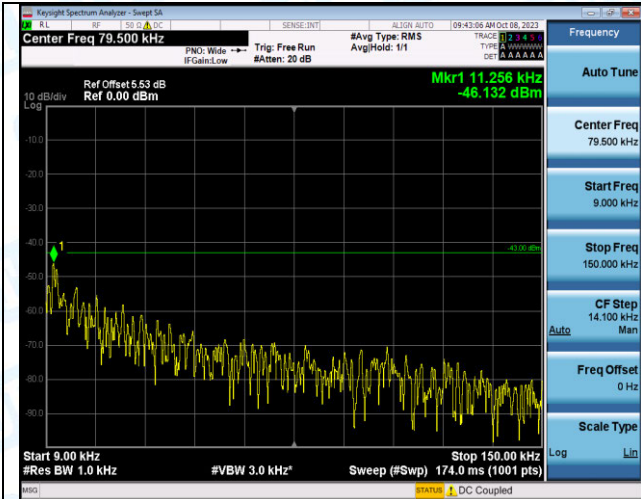

Band2_3MHz_16QAM_19185_15RB#0_1000~3000_1000
~3000

Band2_5MHz_QPSK_18625_1RB#0_0.009~0.15_0.009~0.15