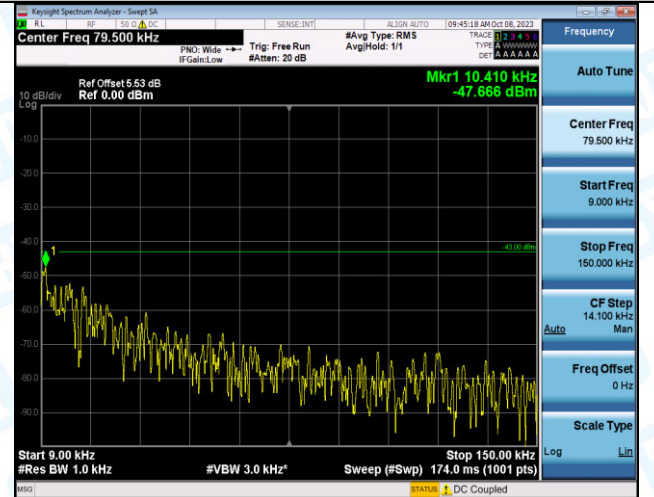

Band2_5MHz_QPSK_18625_25RB#0_1000~3000_1000~3000

Band2_5MHz_16QAM_18625_25RB#0_0.009~0.15_0.009~0.15