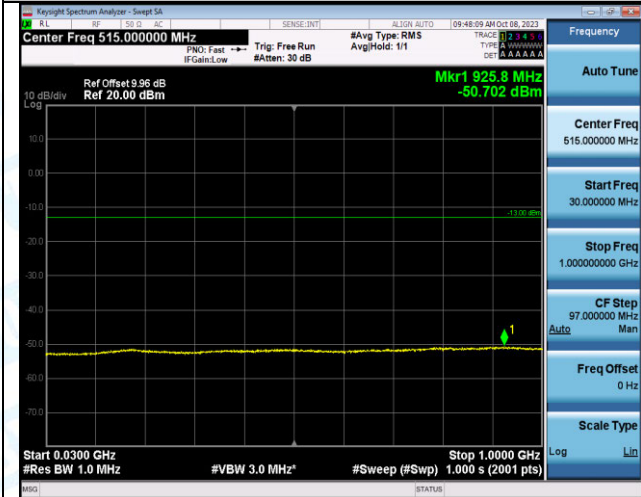

Band2_5MHz_QPSK_18900_25RB#0_0.009~0.15_0.009~0.15

Band2_5MHz_QPSK_18900_25RB#0_30~1000_30~1000