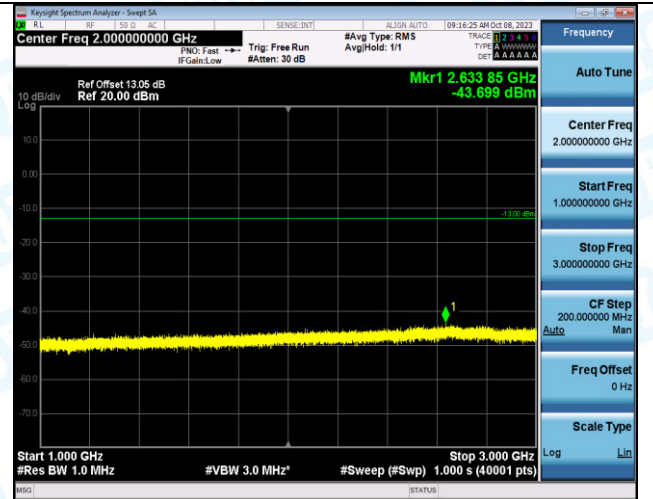

Band2_3MHz_QPSK_19185_1RB#0_0.15~30_0.15~30

Band2_3MHz_QPSK_19185_1RB#0_1000~3000_1000~3000