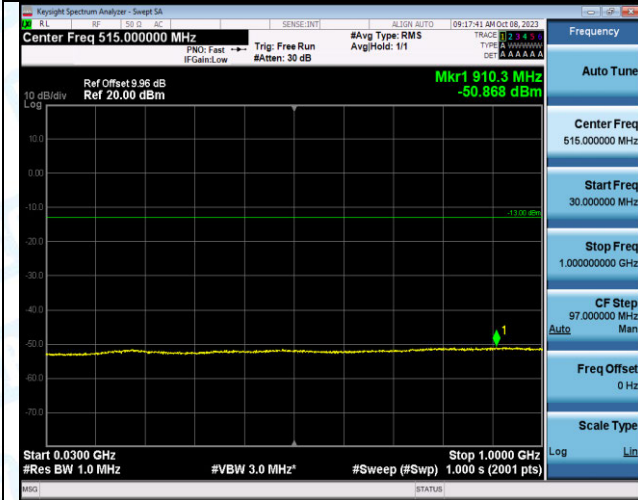

Band2_3MHz_QPSK_19185_15RB#0_0.009~0.15_0.009~0.15

Band2_3MHz_QPSK_19185_15RB#0_30~1000_30~1000