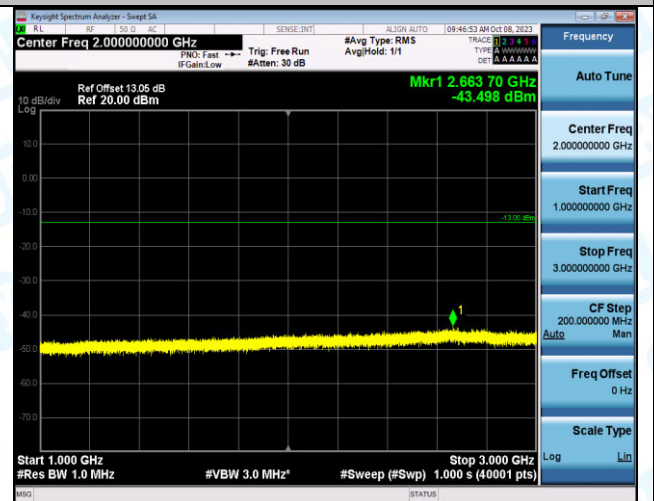

Band2_5MHz_QPSK_18900_1RB#0_0.15~30_0.15~30

Band2_5MHz_QPSK_18900_1RB#0_1000~3000_1000~3000