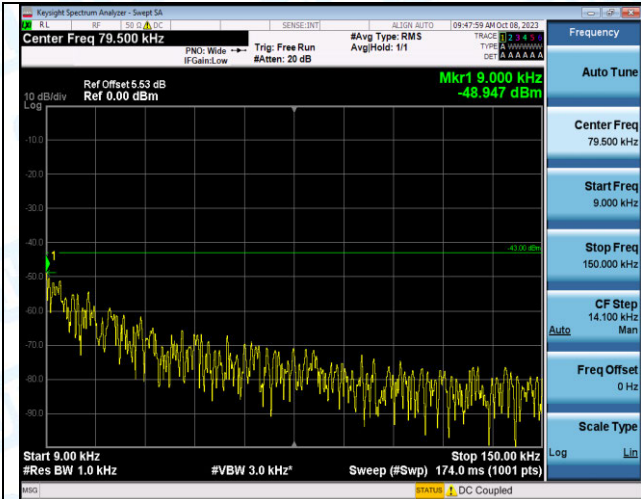

Band2\_5MHz\_16QAM\_18900\_1RB#0\_0.15~30\_0.15~30

Band2\_5MHz\_16QAM\_18900\_1RB#0\_30~1000\_30~1000

Band2\_5MHz\_16QAM\_18900\_1RB#0\_1000~3000\_1000~3000

Band2\_5MHz\_16QAM\_18900\_1RB#0\_3000~20000\_3000~20000