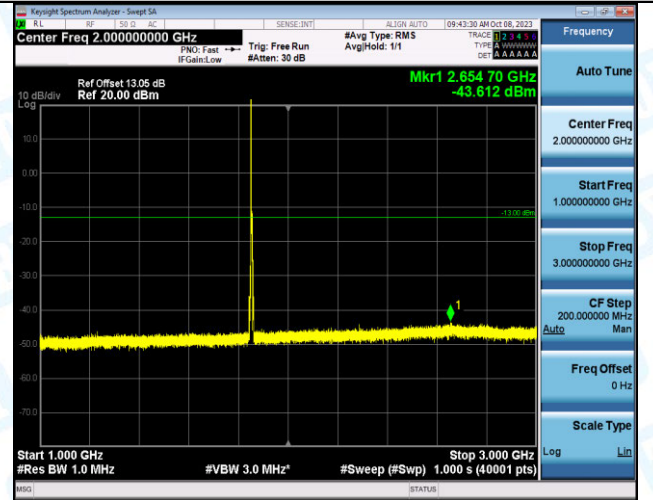

Band2_5MHz_QPSK_18625_1RB#0_0.15~30_0.15~30

Band2_5MHz_QPSK_18625_1RB#0_1000~3000_1000~3000