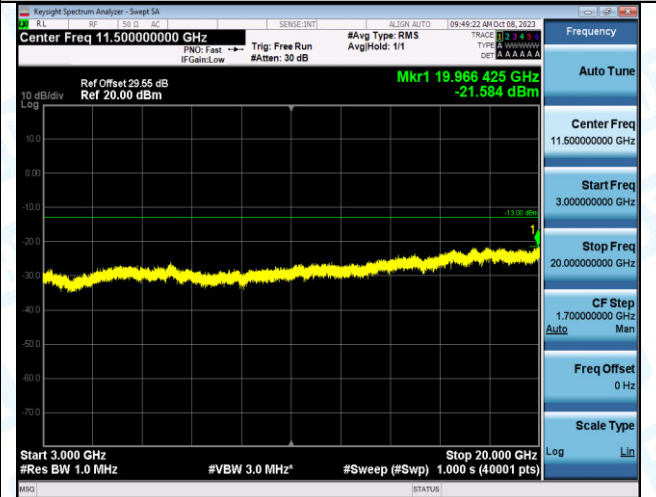

Band2\_5MHz\_QPSK\_18900\_25RB#0\_3000~20000\_3000~20000

Band2\_5MHz\_16QAM\_18900\_25RB#0\_0.009~0.15\_0.009~0.15

Band2\_5MHz\_16QAM\_18900\_25RB#0\_0.15~30\_0.15~30

Band2\_5MHz\_16QAM\_18900\_25RB#0\_30~1000\_30~1000