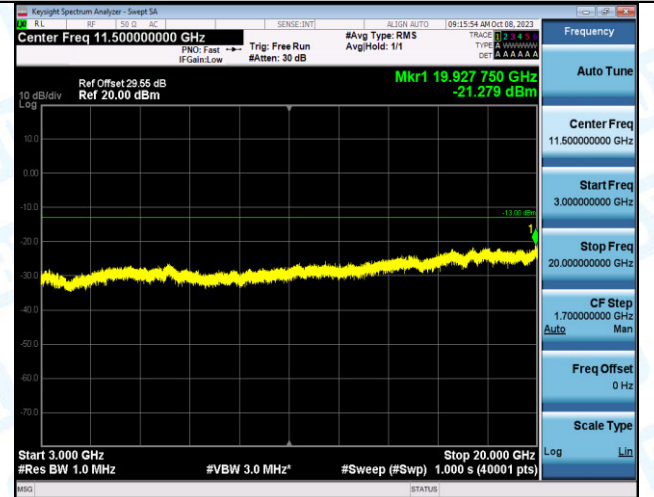

Band2_3MHz_16QAM_18900_15RB#0_30~1000_30~1000

Band2_3MHz_16QAM_18900_15RB#0_3000~20000_3000~20000