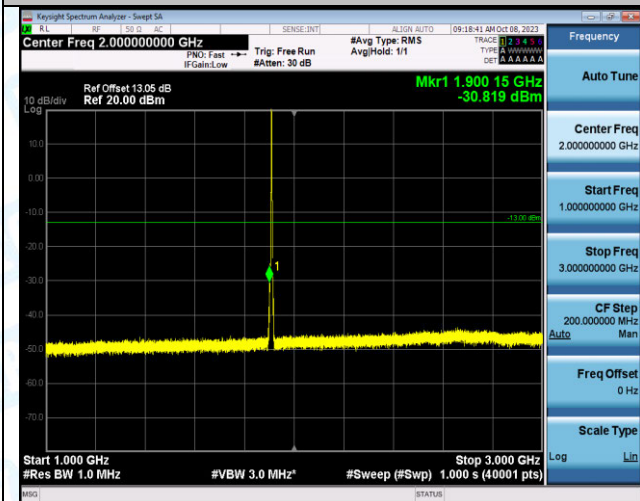

Band2\_3MHz\_QPSK\_19185\_15RB#0\_3000~20000\_3000  
~20000

Band2\_3MHz\_16QAM\_19185\_15RB#0\_0.009~0.15\_0.009  
~0.15

Band2\_3MHz\_16QAM\_19185\_15RB#0\_0.15~30\_0.15~30

Band2\_3MHz\_16QAM\_19185\_15RB#0\_30~1000\_30~100  
0