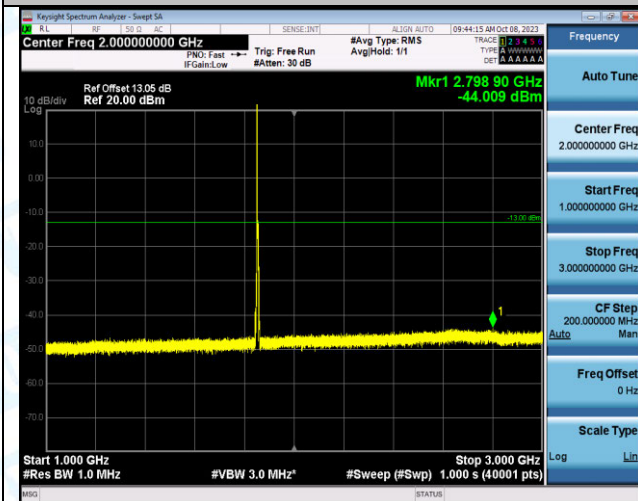

Band2_5MHz_16QAM_18625_1RB#0_0.15~30_0.15~30

Band2_5MHz_16QAM_18625_1RB#0_1000~3000_1000~3000