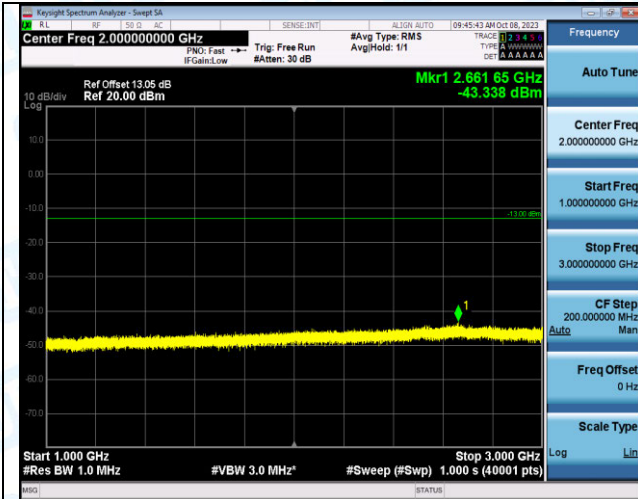

Band2\_5MHz\_QPSK\_18625\_25RB#0\_3000~20000\_3000~20000

Band2\_5MHz\_16QAM\_18625\_25RB#0\_0.009~0.15\_0.009~0.15

Band2\_5MHz\_16QAM\_18625\_25RB#0\_0.15~30\_0.15~30

Band2\_5MHz\_16QAM\_18625\_25RB#0\_30~1000\_30~1000