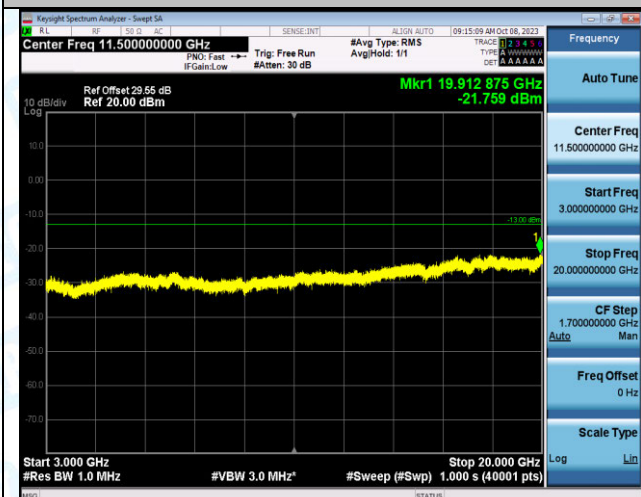

Band2\_3MHz\_QPSK\_18900\_15RB#0\_0.009~0.15\_0.009~0.15

Band2\_3MHz\_QPSK\_18900\_15RB#0\_0.15~30\_0.15~30

Band2\_3MHz\_QPSK\_18900\_15RB#0\_30~1000\_30~1000

Band2\_3MHz\_QPSK\_18900\_15RB#0\_1000~3000\_1000~3000