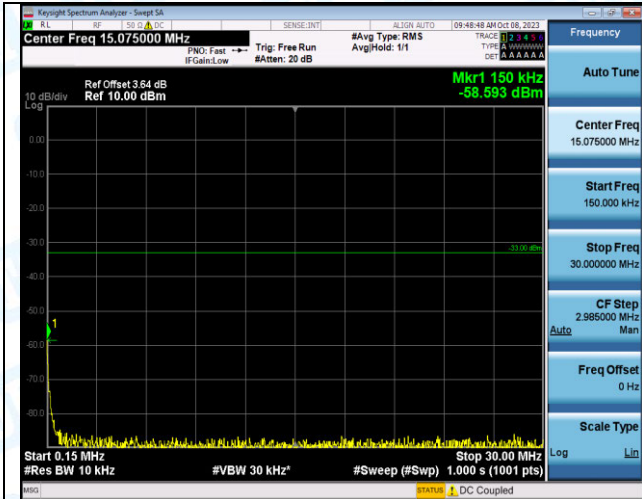

Band2_5MHz_QPSK_18900_25RB#0_3000~20000_3000~20000

Band2_5MHz_16QAM_18900_25RB#0_0.15~30_0.15~30