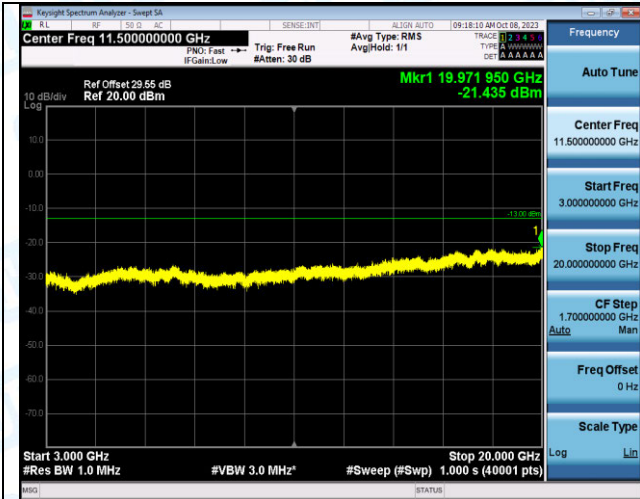

Band2\_3MHz\_QPSK\_19185\_15RB#0\_0.009~0.15\_0.009~0.15

Band2\_3MHz\_QPSK\_19185\_15RB#0\_0.15~30\_0.15~30

Band2\_3MHz\_QPSK\_19185\_15RB#0\_30~1000\_30~1000

Band2\_3MHz\_QPSK\_19185\_15RB#0\_1000~3000\_1000~3000