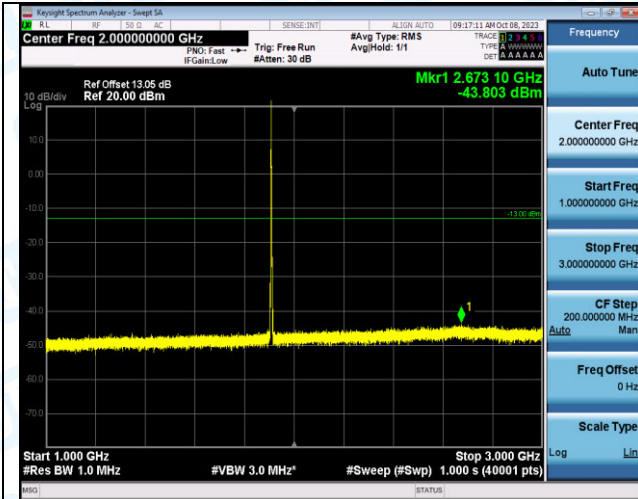

Band2_3MHz_16QAM_19185_1RB#0_0.15~30_0.15~30

Band2_3MHz_16QAM_19185_1RB#0_1000~3000_1000~3000