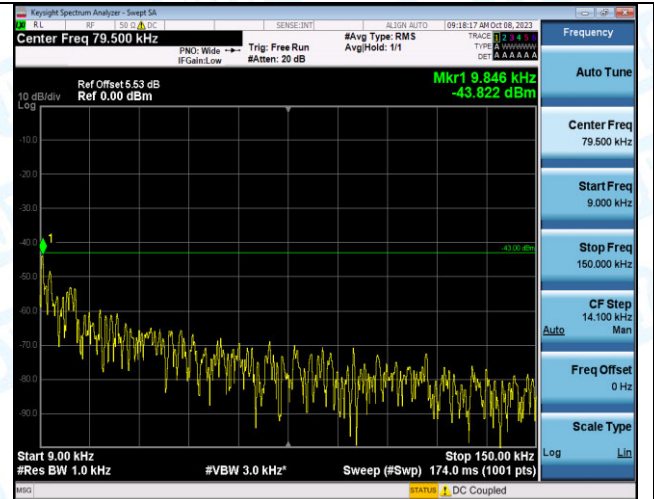

Band2_3MHz_QPSK_19185_15RB#0_1000~3000_1000~3000

Band2_3MHz_16QAM_19185_15RB#0_0.009~0.15_0.009
~0.15