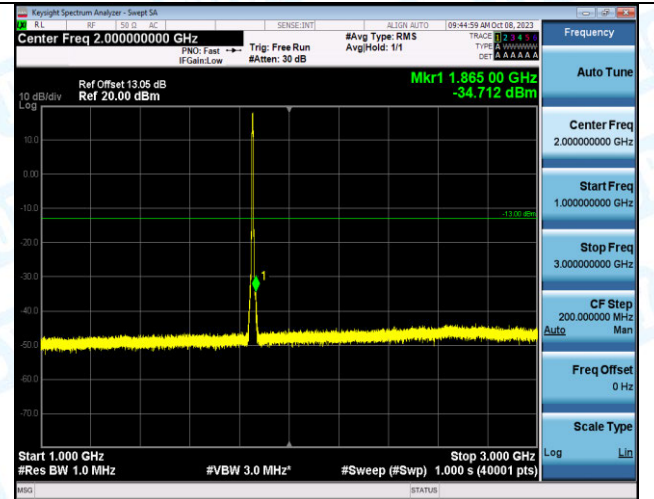

Band2_5MHz_QPSK_18625_25RB#0_0.15~30_0.15~30

Band2_5MHz_QPSK_18625_25RB#0_1000~3000_1000~3000