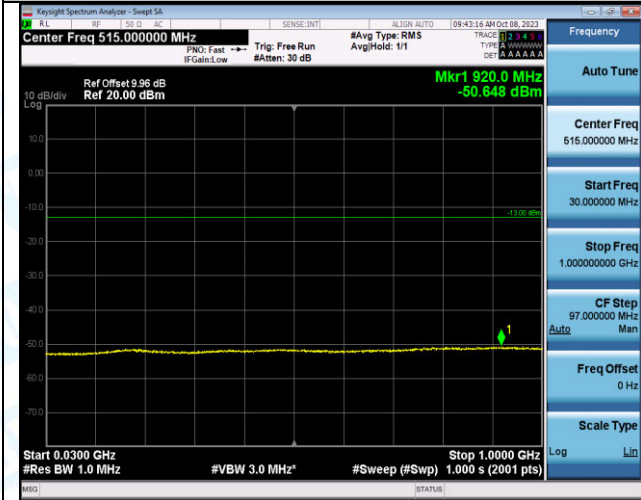

Band2\_3MHz\_16QAM\_19185\_15RB#0\_1000~3000\_1000  
~3000

Band2\_3MHz\_16QAM\_19185\_15RB#0\_3000~20000\_300  
0~20000

Band2\_5MHz\_QPSK\_18625\_1RB#0\_0.009~0.15\_0.009~0.15

Band2\_5MHz\_QPSK\_18625\_1RB#0\_0.15~30\_0.15~30