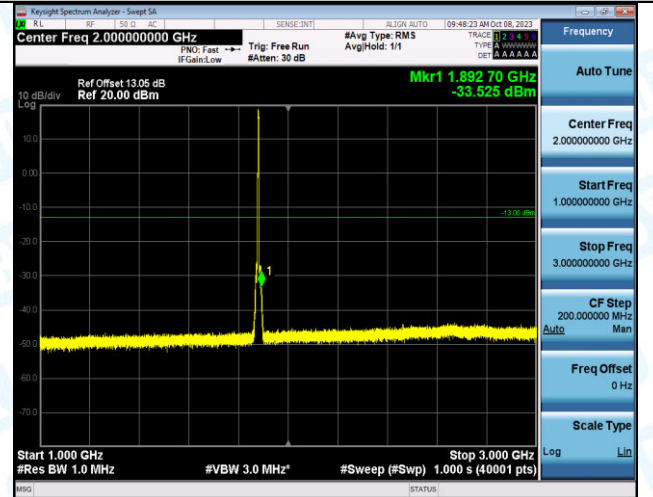

Band2_5MHz_QPSK_18900_25RB#0_0.15~30_0.15~30

Band2_5MHz_QPSK_18900_25RB#0_1000~3000_1000~3000