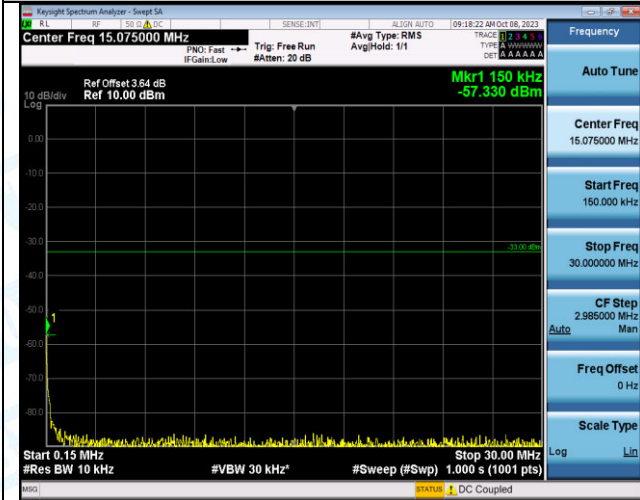

Band2_3MHz_QPSK_19185_15RB#0_3000~20000_3000
~20000

Band2_3MHz_16QAM_19185_15RB#0_0.15~30_0.15~30