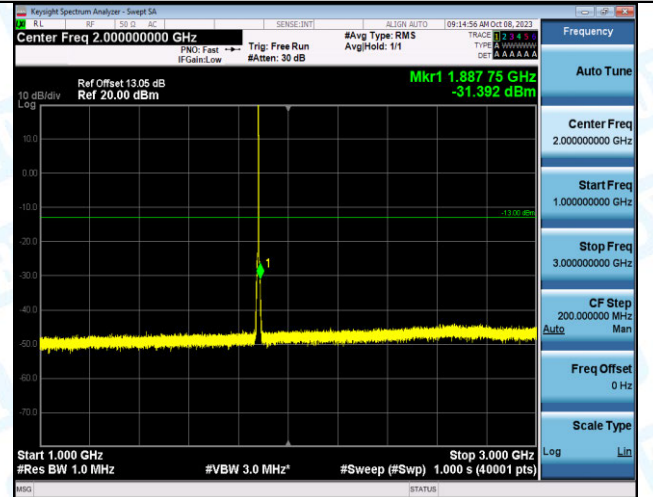

Band2\_3MHz\_QPSK\_18900\_15RB#0\_0.009~0.15\_0.009~0.15

Band2\_3MHz\_QPSK\_18900\_15RB#0\_0.15~30\_0.15~30

Band2\_3MHz\_QPSK\_18900\_15RB#0\_30~1000\_30~1000

Band2\_3MHz\_QPSK\_18900\_15RB#0\_1000~3000\_1000~3000