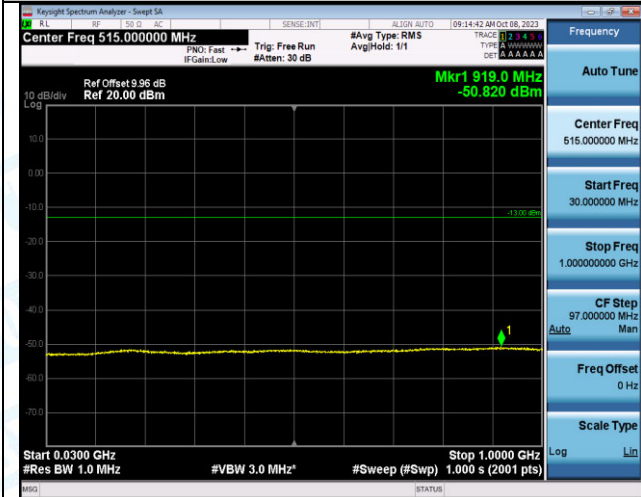

Band2\_3MHz\_QPSK\_18900\_15RB#0\_0.009~0.15\_0.009~0.15

Band2\_3MHz\_QPSK\_18900\_15RB#0\_0.15~30\_0.15~30

Band2\_3MHz\_QPSK\_18900\_15RB#0\_30~1000\_30~1000

Band2\_3MHz\_QPSK\_18900\_15RB#0\_1000~3000\_1000~3000