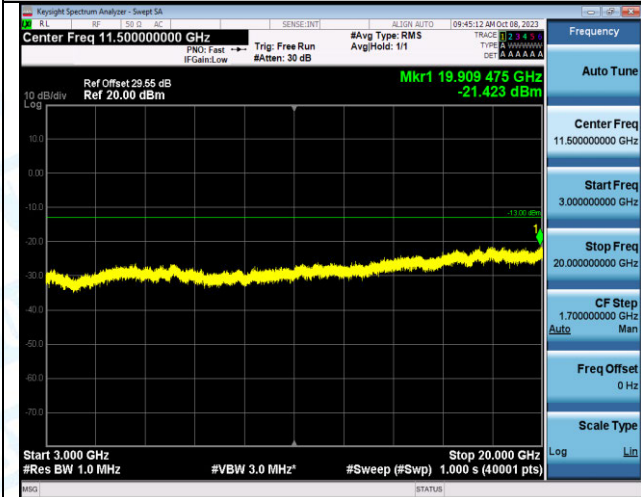

Band2\_5MHz\_QPSK\_18625\_25RB#0\_0.009~0.15\_0.009~0.15

Band2\_5MHz\_QPSK\_18625\_25RB#0\_0.15~30\_0.15~30

Band2\_5MHz\_QPSK\_18625\_25RB#0\_30~1000\_30~1000

Band2\_5MHz\_QPSK\_18625\_25RB#0\_1000~3000\_1000~3000