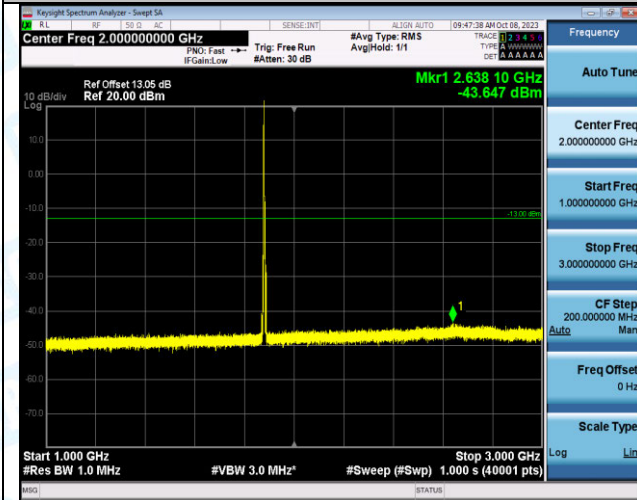

Band2_5MHz_16QAM_18900_1RB#0_0.15~30_0.15~30

Band2_5MHz_16QAM_18900_1RB#0_1000~3000_1000~3000