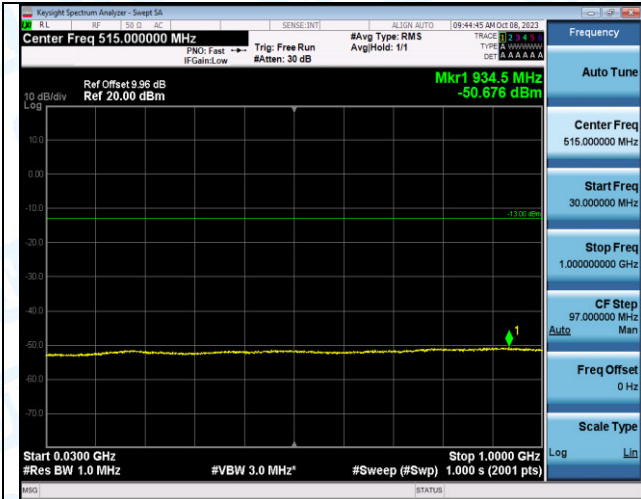

Band2_5MHz_QPSK_18625_25RB#0_0.009~0.15_0.009~0.15

Band2_5MHz_QPSK_18625_25RB#0_30~1000_30~1000