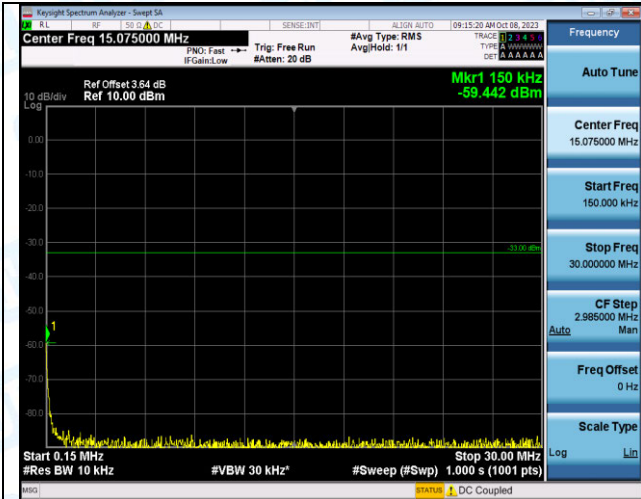

Band2\_3MHz\_QPSK\_18900\_15RB#0\_0.009~0.15\_0.009~0.15

Band2\_3MHz\_QPSK\_18900\_15RB#0\_0.15~30\_0.15~30

Band2\_3MHz\_QPSK\_18900\_15RB#0\_30~1000\_30~1000

Band2\_3MHz\_QPSK\_18900\_15RB#0\_1000~3000\_1000~3000

Band2\_3MHz\_QPSK\_18900\_15RB#0\_3000~20000\_3000~20000

Band2\_3MHz\_16QAM\_18900\_15RB#0\_0.009~0.15\_0.009~0.15

Band2\_3MHz\_16QAM\_18900\_15RB#0\_0.15~30\_0.15~30

Band2\_3MHz\_16QAM\_18900\_15RB#0\_30~1000\_30~1000