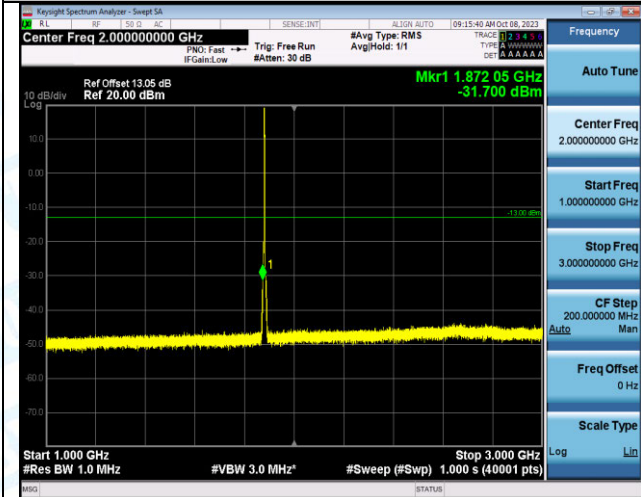

Band2\_3MHz\_QPSK\_18900\_15RB#0\_3000~20000\_3000~20000

Band2\_3MHz\_16QAM\_18900\_15RB#0\_0.009~0.15\_0.009~0.15

Band2\_3MHz\_16QAM\_18900\_15RB#0\_0.15~30\_0.15~30

Band2\_3MHz\_16QAM\_18900\_15RB#0\_30~1000\_30~1000