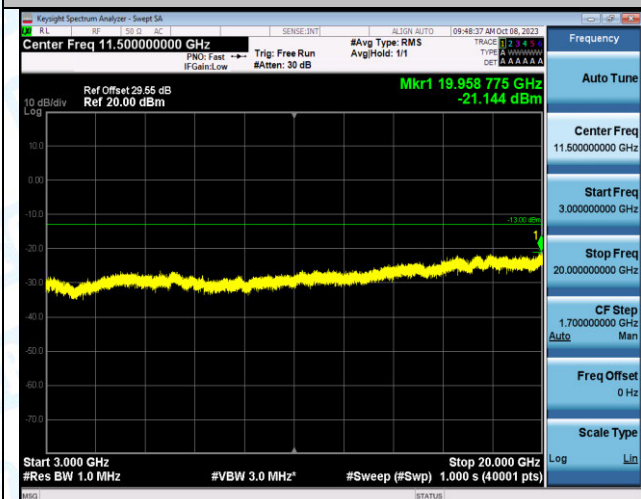

Band2\_5MHz\_QPSK\_18900\_25RB#0\_0.009~0.15\_0.009~0.15

Band2\_5MHz\_QPSK\_18900\_25RB#0\_0.15~30\_0.15~30

Band2\_5MHz\_QPSK\_18900\_25RB#0\_30~1000\_30~1000

Band2\_5MHz\_QPSK\_18900\_25RB#0\_1000~3000\_1000~3000