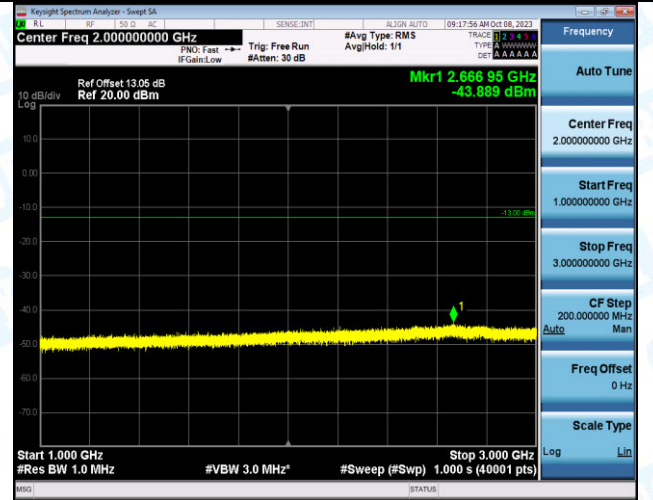

Band2_3MHz_QPSK_19185_15RB#0_0.15~30_0.15~30

Band2_3MHz_QPSK_19185_15RB#0_1000~3000_1000~3000