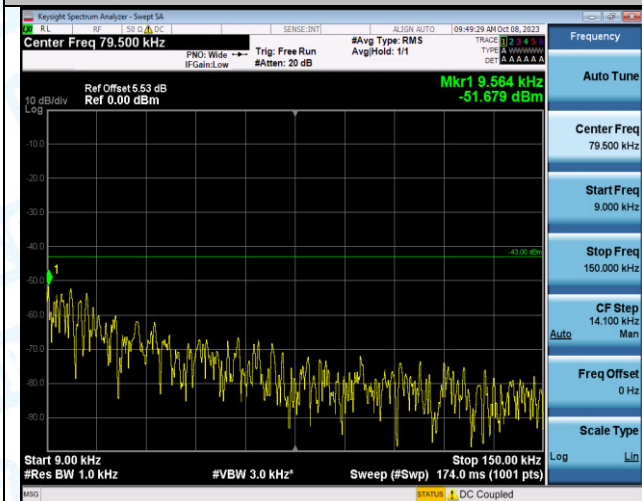

Band2_5MHz_16QAM_18900_25RB#0_1000~3000_1000~3000

Band2_5MHz_QPSK_19175_1RB#0_0.009~0.15_0.009~0.15