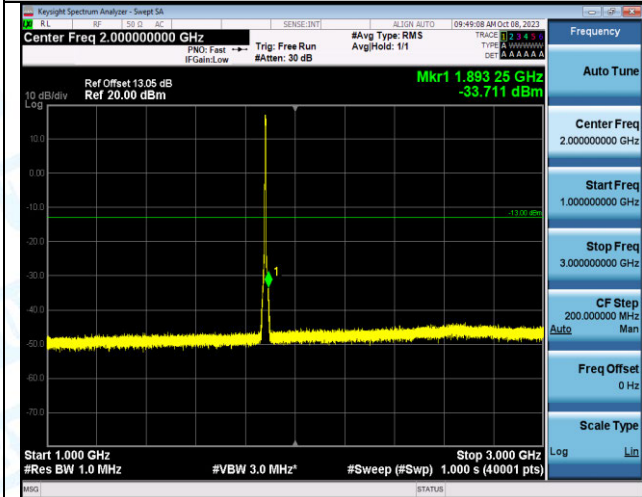

Band2\_5MHz\_QPSK\_18900\_25RB#0\_3000~20000\_3000~20000

Band2\_5MHz\_16QAM\_18900\_25RB#0\_0.009~0.15\_0.009~0.15

Band2\_5MHz\_16QAM\_18900\_25RB#0\_0.15~30\_0.15~30

Band2\_5MHz\_16QAM\_18900\_25RB#0\_30~1000\_30~1000