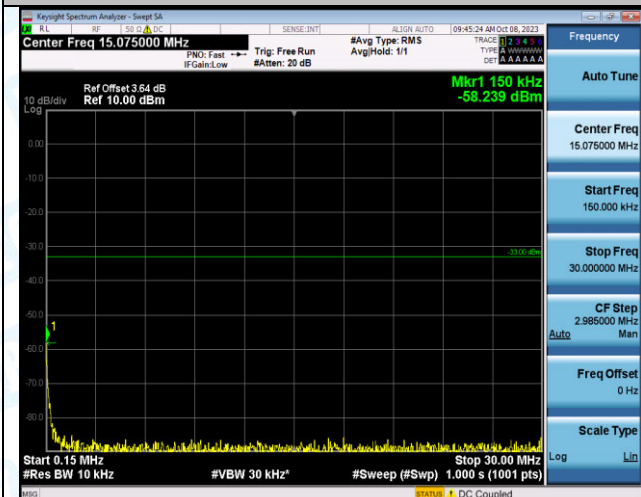

Band2_5MHz_QPSK_18625_25RB#0_3000~20000_3000~20000

Band2_5MHz_16QAM_18625_25RB#0_0.15~30_0.15~30