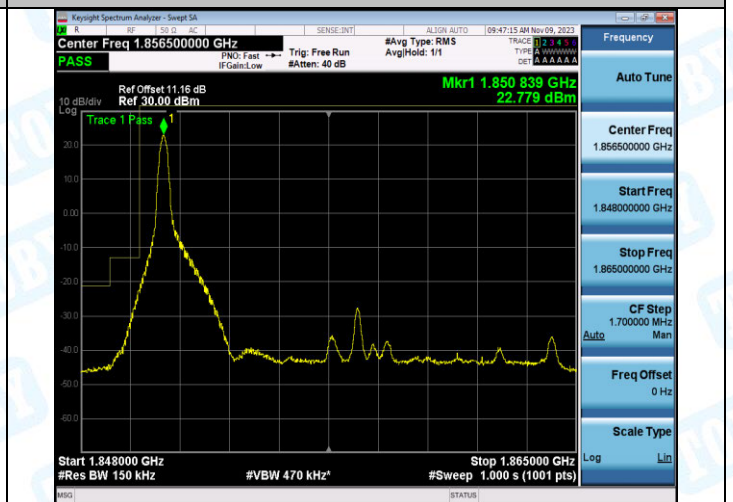

Band2_15MHz_16QAM_18675_1RB#0