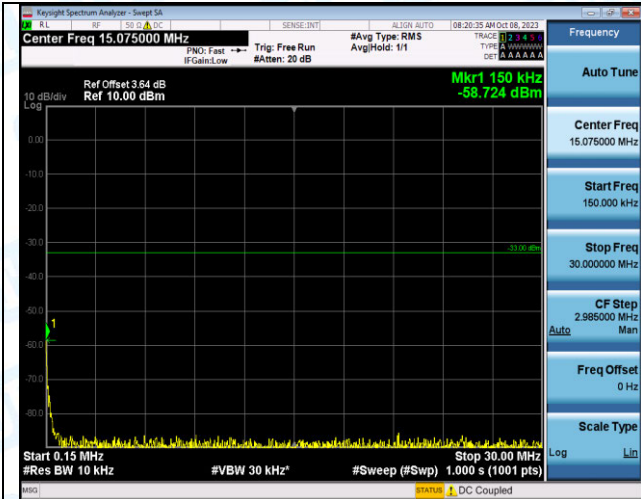

Band2_1.4MHz_16QAM_18607_1RB#0_0.15~30_0.15~30