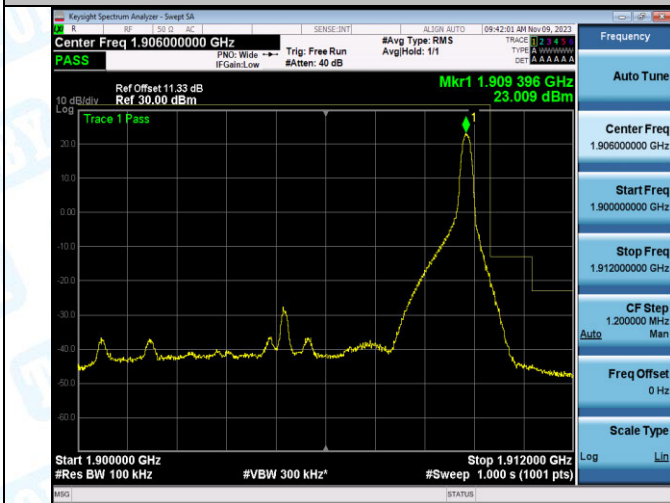

Band2\_10MHz\_16QAM\_18650\_1RB#0

Band2\_10MHz\_QPSK\_18650\_1RB#49

Band2\_10MHz\_QPSK\_18650\_50RB#0

Band2\_10MHz\_QPSK\_19150\_50RB#0

Band2\_10MHz\_16QAM\_18650\_1RB#49

Band2\_10MHz\_QPSK\_19150\_1RB#0

Band2\_10MHz\_16QAM\_19150\_1RB#0