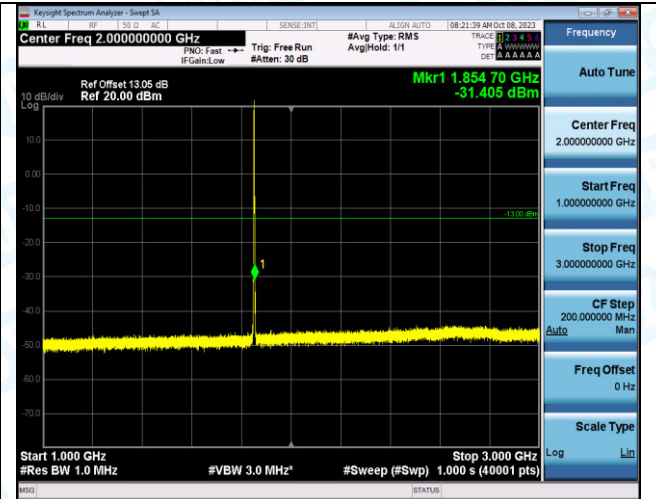

Band2\_1.4MHz\_16QAM\_18607\_1RB#0\_1000~3000\_1000~3000

Band2\_1.4MHz\_16QAM\_18607\_1RB#0\_3000~20000\_3000~20000

Band2\_1.4MHz\_QPSK\_18607\_6RB#0\_0.009~0.15\_0.009~0.15

Band2\_1.4MHz\_QPSK\_18607\_6RB#0\_0.15~30\_0.15~30