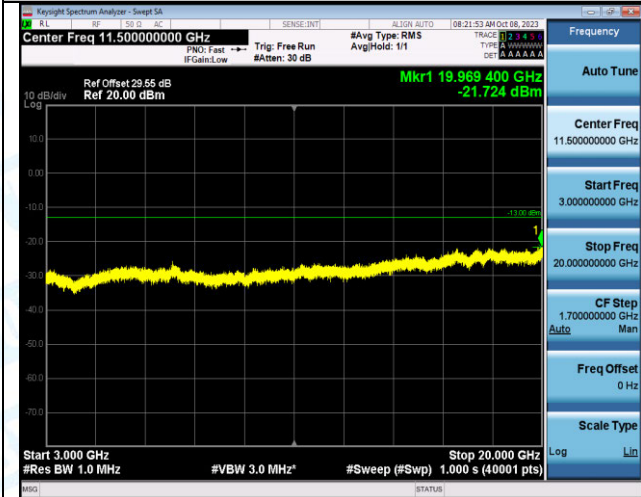

Band2_1.4MHz_QPSK_18607_6RB#0_3000~20000_3000~20000