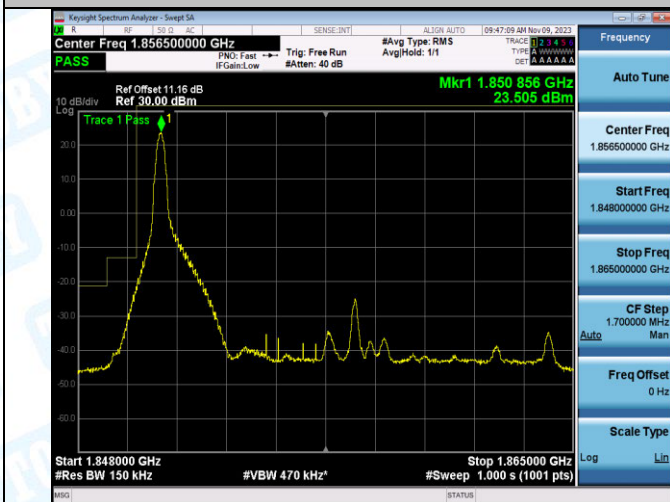

Band2_15MHz_QPSK_18675_1RB#0