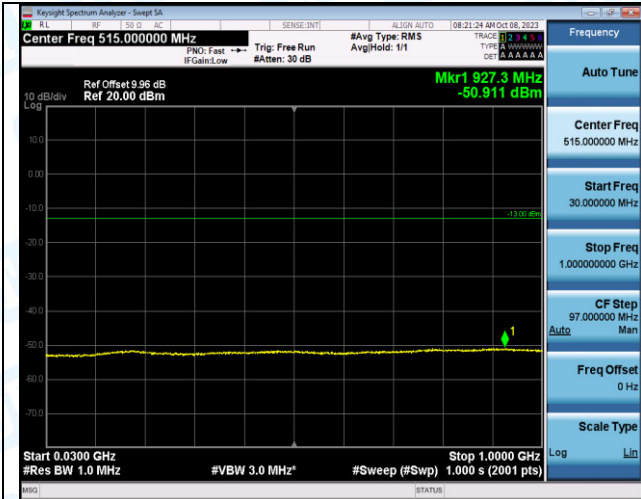

Band2\_1.4MHz\_16QAM\_18607\_1RB#0\_1000~3000\_1000~3000

Band2\_1.4MHz\_16QAM\_18607\_1RB#0\_3000~20000\_3000~20000

Band2\_1.4MHz\_QPSK\_18607\_6RB#0\_0.009~0.15\_0.009~0.15

Band2\_1.4MHz\_QPSK\_18607\_6RB#0\_0.15~30\_0.15~30