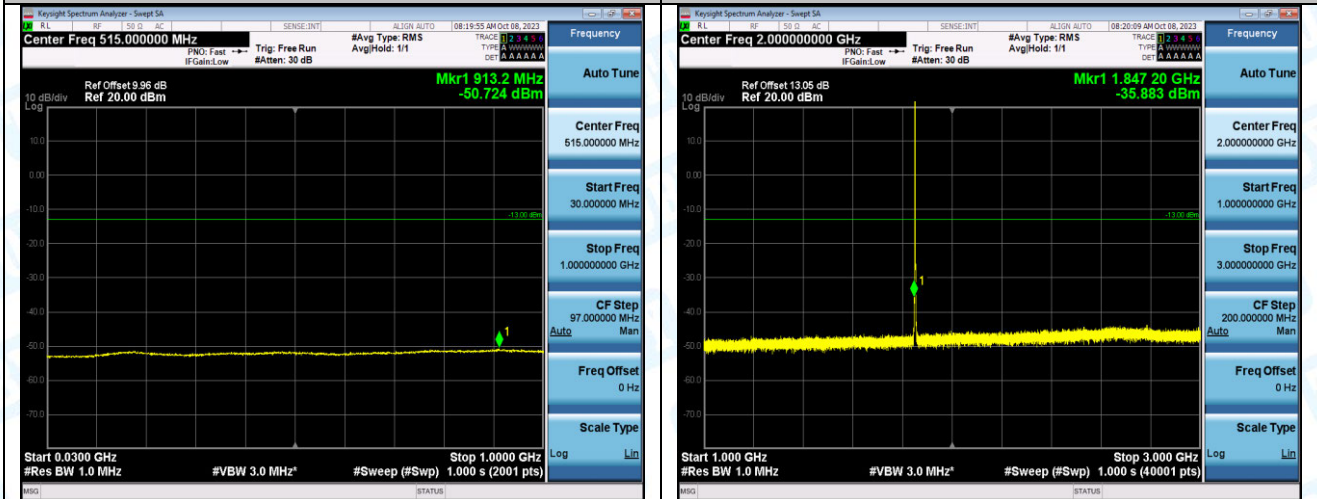

Band2_1.4MHz_QPSK_18607_1RB#0_1000~3000_1000~3000

Band2_1.4MHz_QPSK_18607_1RB#0_30~1000_30~1000