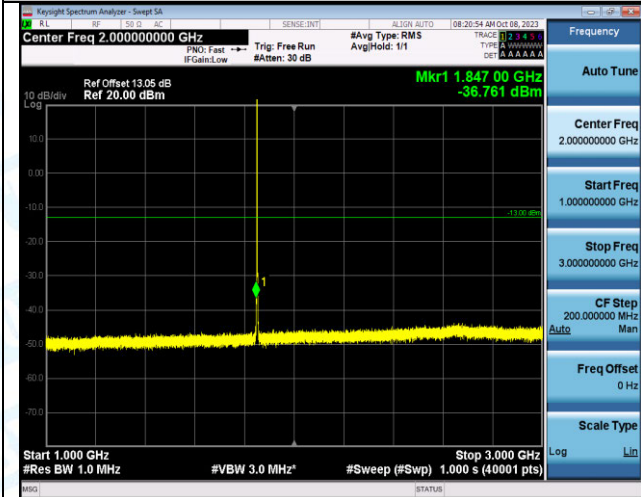

Band2\_1.4MHz\_QPSK\_18607\_1RB#0\_3000~20000\_3000  
~20000

Band2\_1.4MHz\_16QAM\_18607\_1RB#0\_0.009~0.15\_0.00  
9~0.15

Band2\_1.4MHz\_16QAM\_18607\_1RB#0\_0.15~30\_0.15~30

Band2\_1.4MHz\_16QAM\_18607\_1RB#0\_30~1000\_30~1000