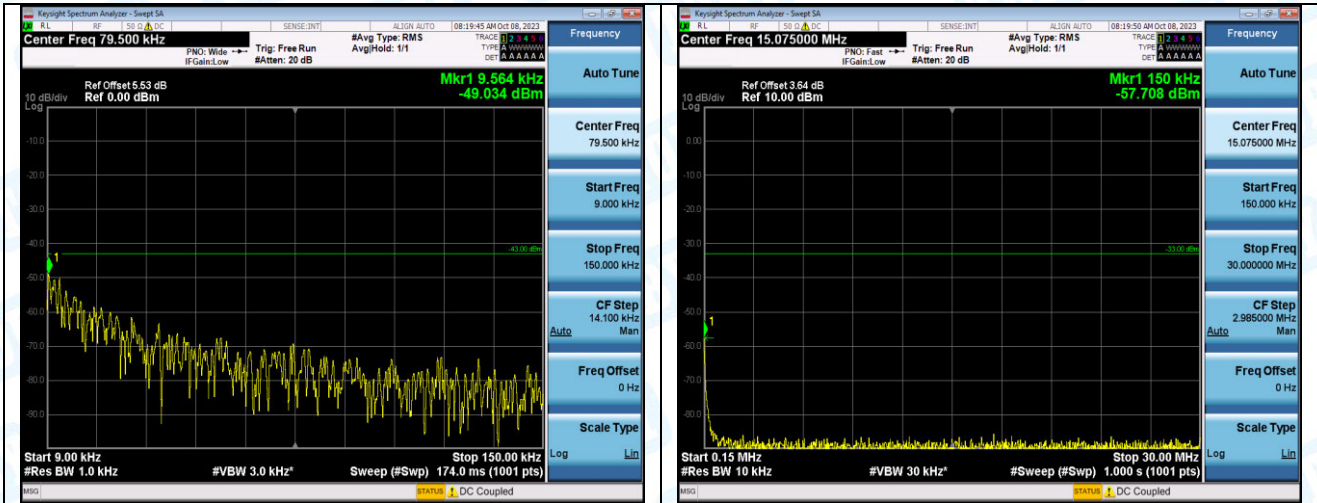

Test Graphs

Band2_1.4MHz_QPSK_18607_1RB#0_0.009~0.15_0.009
~0.15

Band2_1.4MHz_QPSK_18607_1RB#0_0.15~30_0.15~30