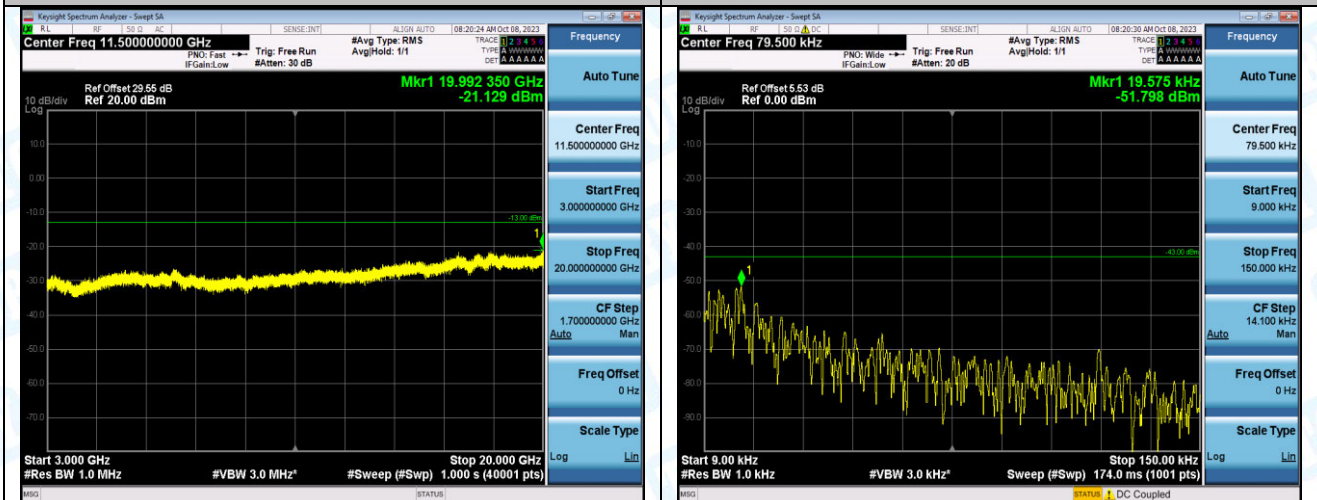

Test Graphs

Band2\_1.4MHz\_QPSK\_18607\_1RB#0\_0.009~0.15\_0.009  
~0.15

Band2\_1.4MHz\_QPSK\_18607\_1RB#0\_0.15~30\_0.15~30

Band2\_1.4MHz\_QPSK\_18607\_1RB#0\_30~1000\_30~1000

Band2\_1.4MHz\_QPSK\_18607\_1RB#0\_1000~3000\_1000~3000