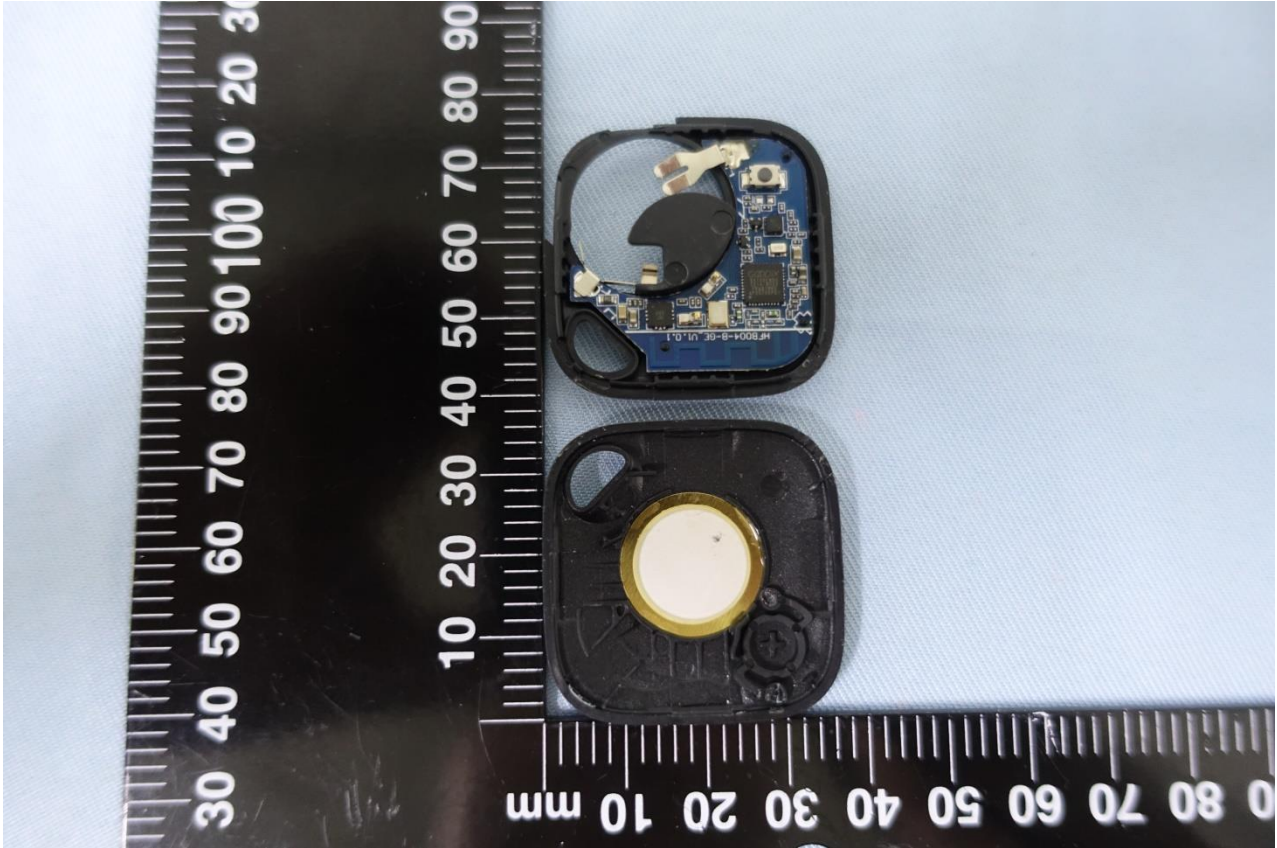

2. Internal Photograph of EUT

Model Name: TTFM-10, TTFM-XX("X" can be means "0-9", "a-z" or "A-Z")

Model Name: TTFM-10, TTFM-XX("X" can be means "0-9","a-z"or"A-Z")

Model Name: TTFM-10, TTFM-XX("X"can be means "0-9","a-z"or"A-Z")

Model Name: TTFM-10, TTFM-XX("X"can be means "0-9","a-z"or"A-Z")

Model Name: TTFM-10, TTFM-XX("X"can be means "0-9","a-z"or"A-Z")

Model Name: TTFM-10, TTFM-XX("X" can be means "0-9","a-z"or"A-Z")

Model Name: TTFM-10, TTFM-XX("X" can be means "0-9","a-z"or"A-Z")

Model Name: TTFM-10, TTFM-XX("X"can be means "0-9","a-z"or"A-Z")

Model Name: TTFM-10, TTFM-XX("X" can be means "0-9","a-z"or"A-Z")

Bluetooth LE Ant