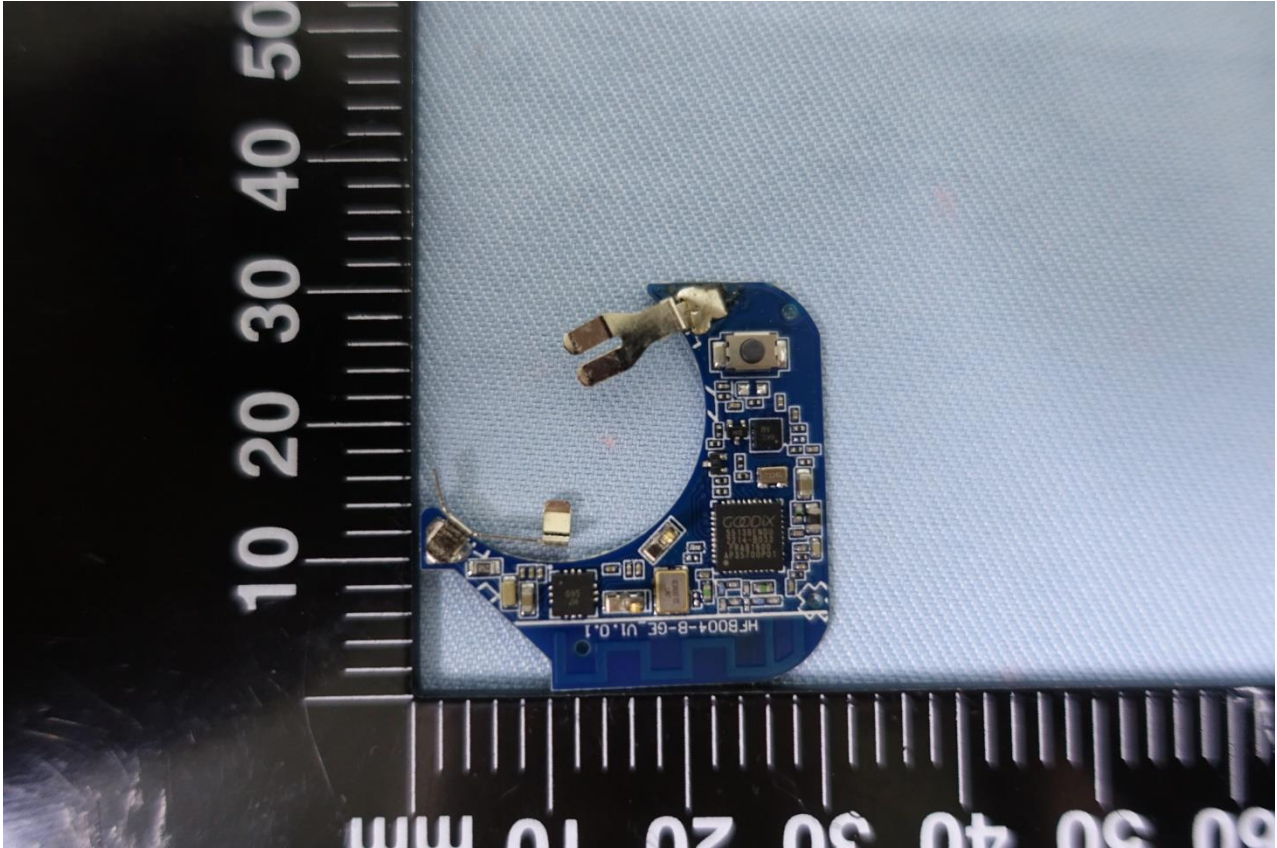

2. Internal Photograph of EUT

Model Name: TTFM-10, TTFM-XX("X" can be means "0-9", "a-z" or "A-Z")

Model Name: TTFM-10, TTFM-XX("X" can be means "0-9","a-z"or"A-Z")

Model Name: TTFM-10, TTFM-XX("X"can be means "0-9","a-z"or"A-Z")

Model Name: TTFM-10, TTFM-XX("X"can be means "0-9","a-z"or"A-Z")

Model Name: TTFM-10, TTFM-XX("X"can be means "0-9","a-z"or"A-Z")

Model Name: TTFM-10, TTFM-XX("X" can be means "0-9","a-z"or"A-Z")

Model Name: TTFM-10, TTFM-XX("X" can be means "0-9","a-z"or"A-Z")

Model Name: TTFM-10, TTFM-XX("X"can be means "0-9","a-z"or"A-Z")

Model Name: TTFM-10, TTFM-XX("X" can be means "0-9","a-z"or"A-Z")

Bluetooth LE Ant