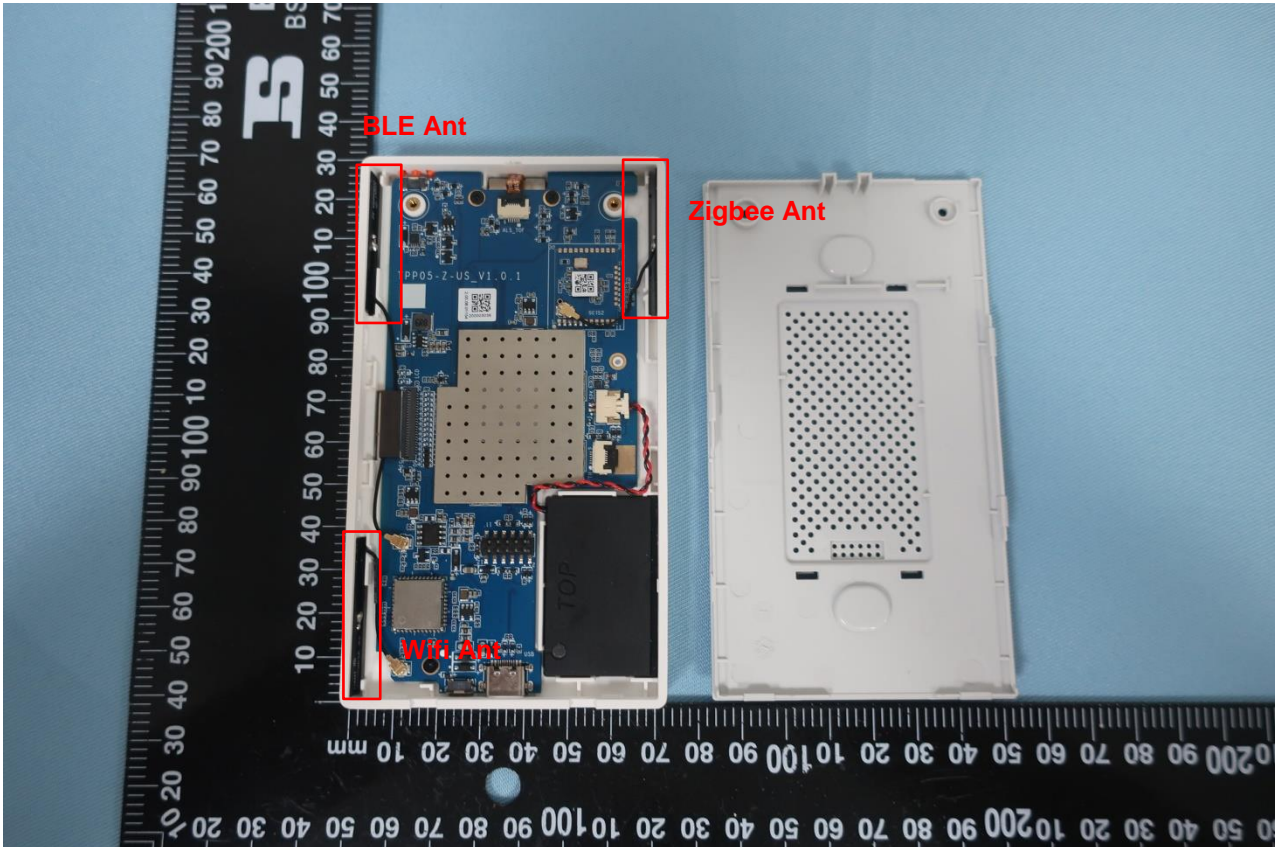

Model Name: TPP05-Z(US)