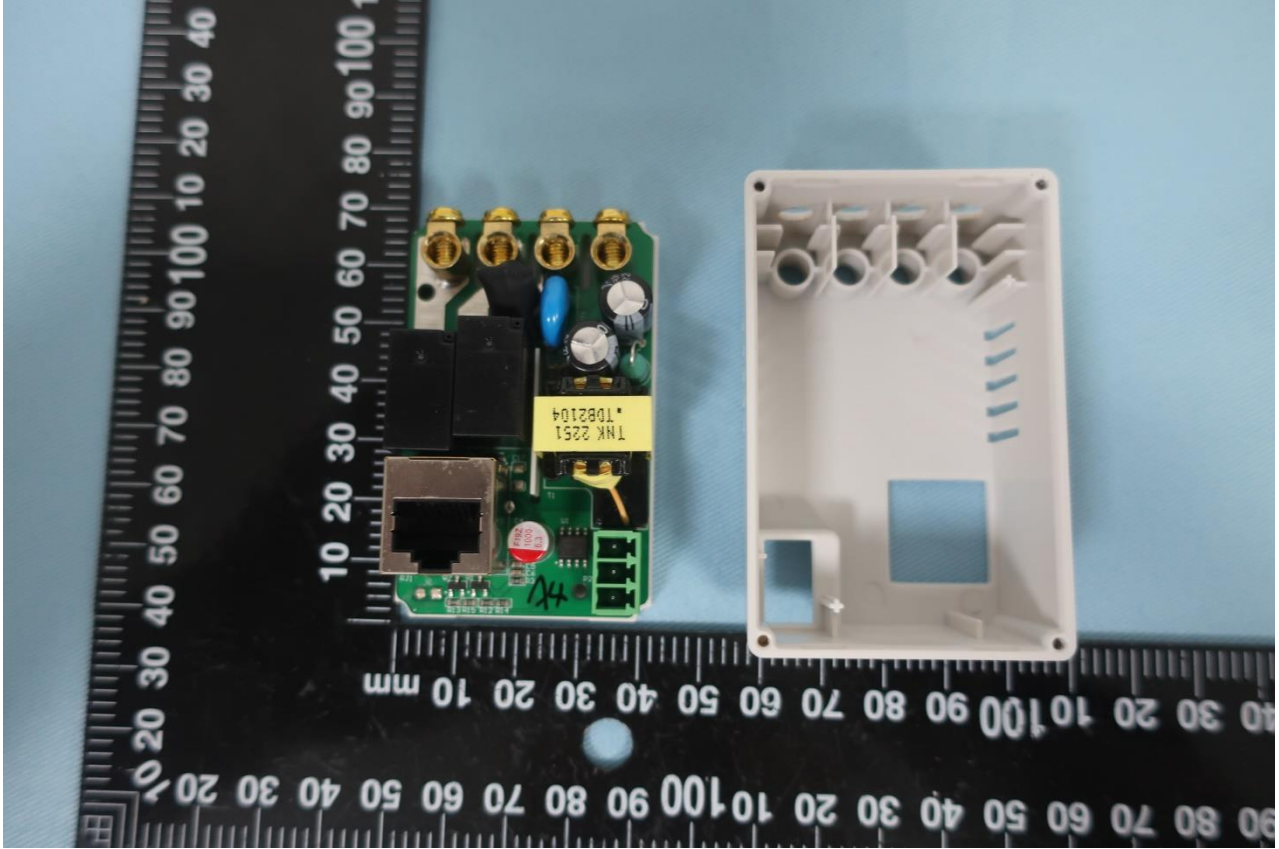

Model Name: TPP05-Z(US)