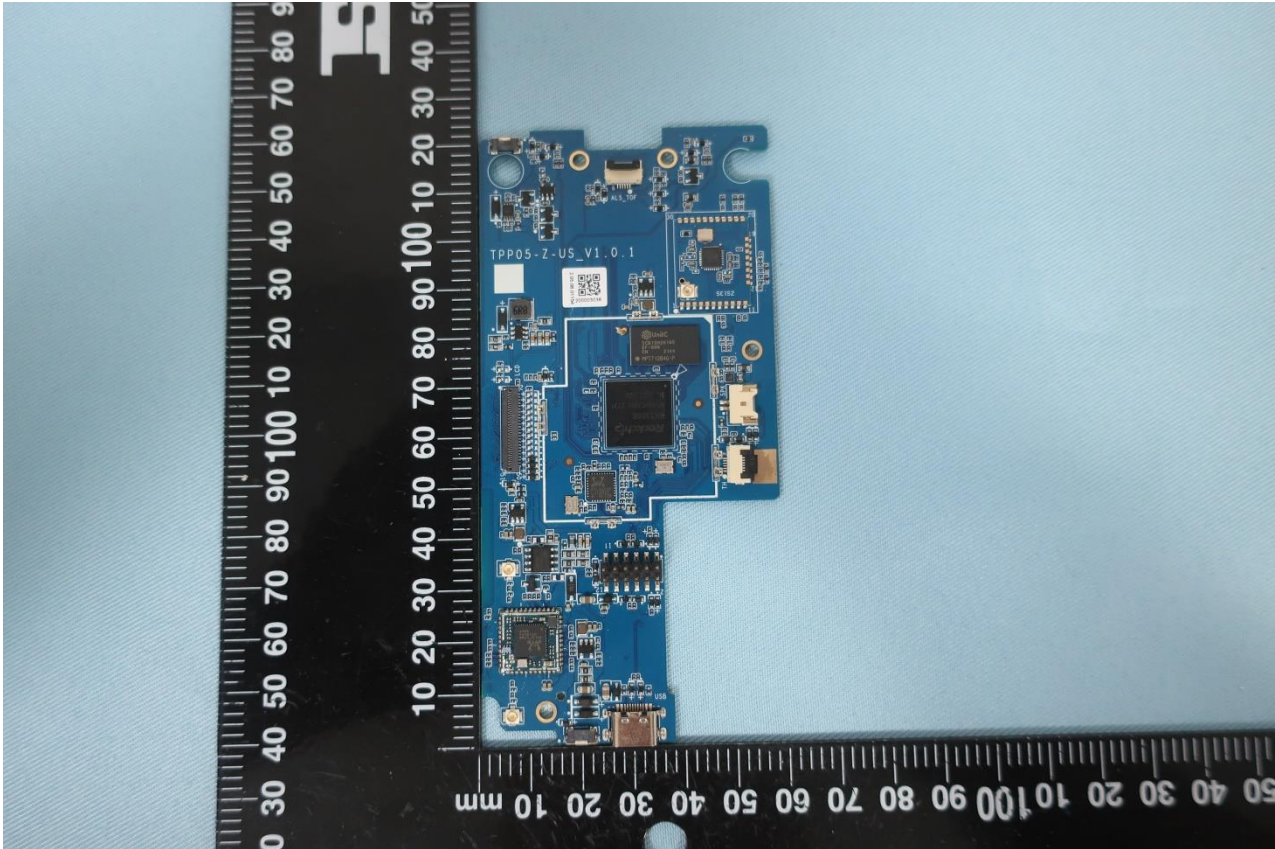

Model Name: TPP05-Z(US)

Model Name: TPP05-Z(US)

Model Name: TPP05-Z(US)

Model Name: TPP05-Z(US)

Model Name: TPP05-Z(US)

Sample 2 (only LCD panel difference)

Model Name: TPP05-Z(US)

Model Name: TPP05-Z(US)