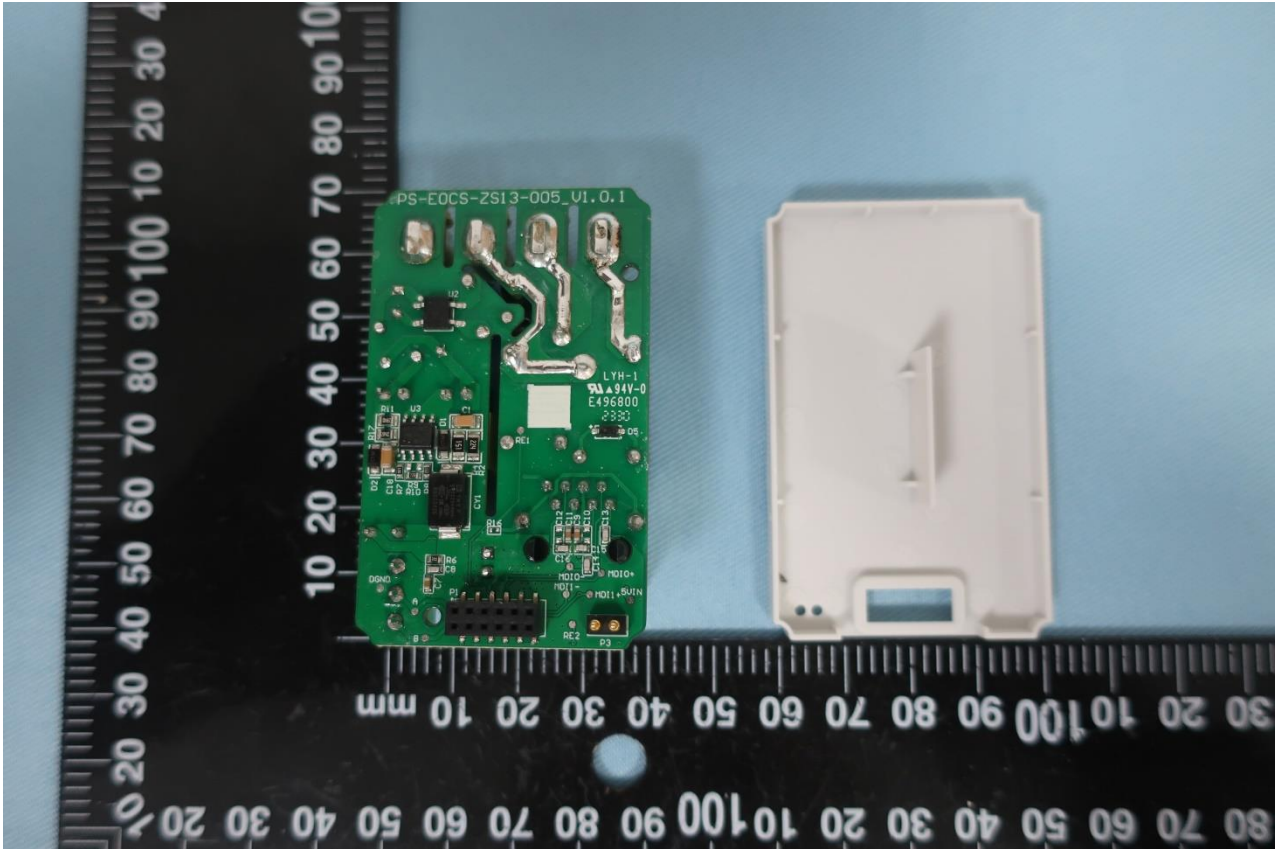

Model Name: TPP05-Z(US)