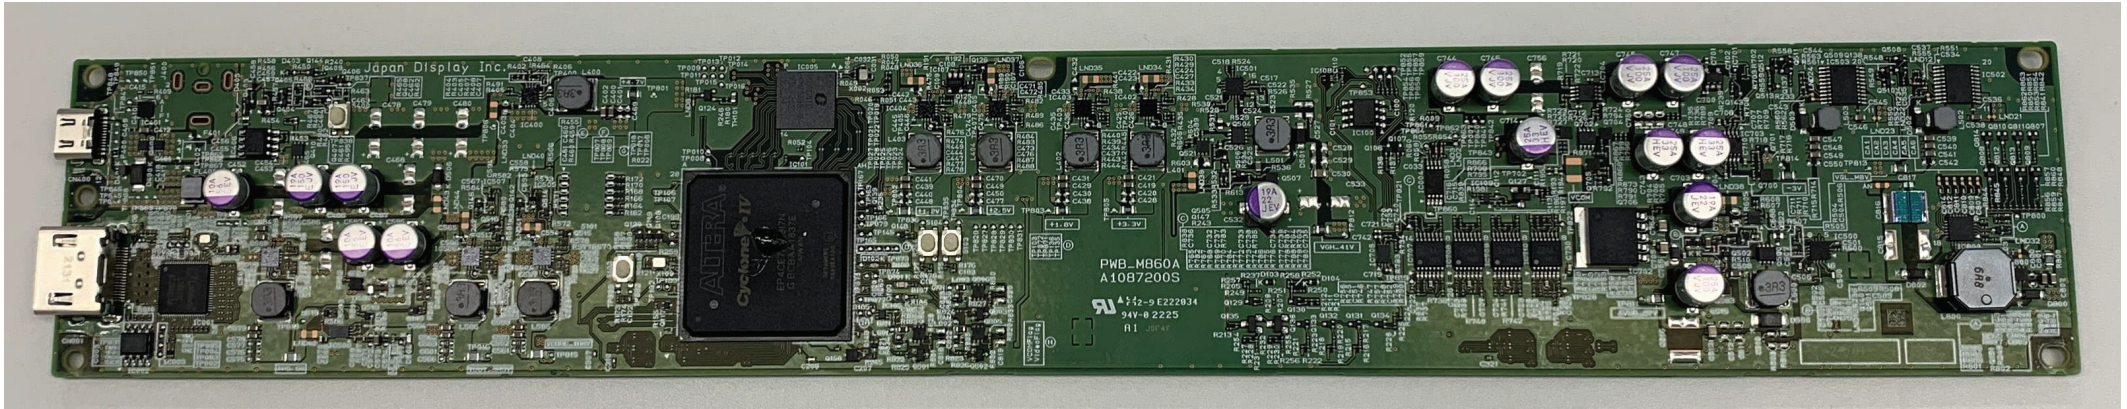

# Internal Photos

✓ Control Board  
Front

Japan Display Inc.  
Model : LAM123M860B  
FCC ID : 2A73U-M860B

Back

## Internal Photos

✓ Control Board

Board Location

Japan Display Inc.  
Model : LAM123M860B  
FCC ID : 2A73U-M860B