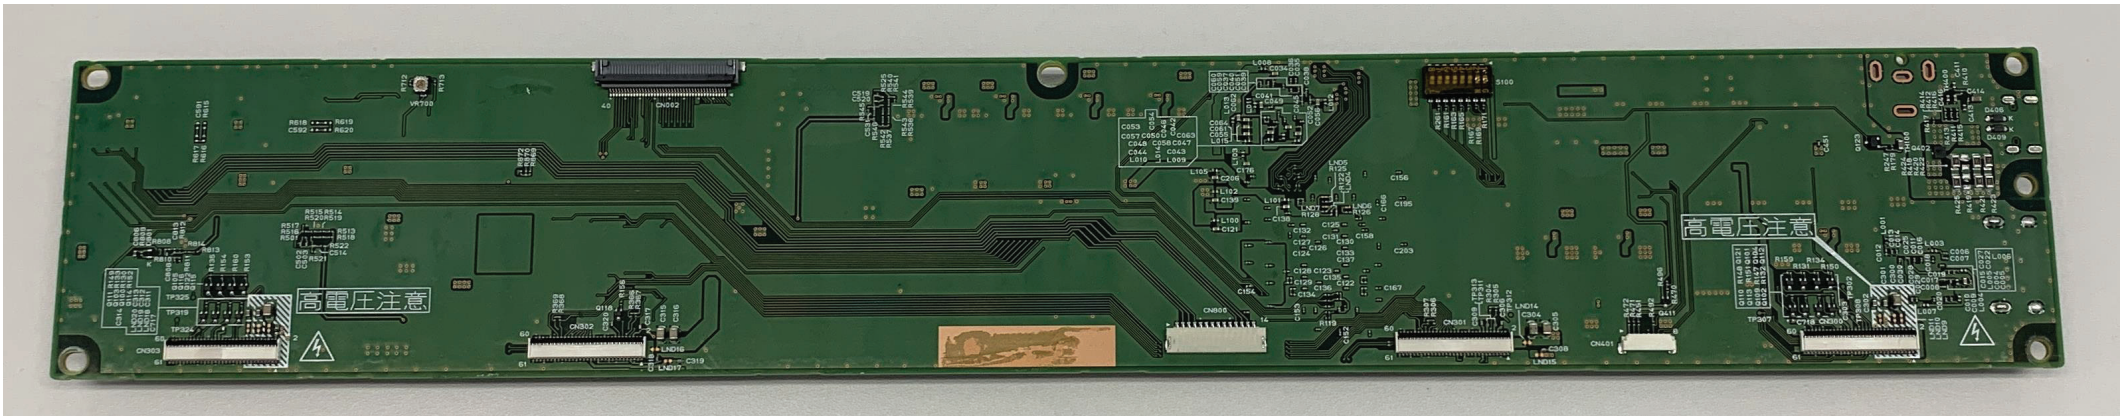

# Internal Photos

✓ Control Board  
Front

Japan Display Inc.  
Model : LAM123M860B  
FCC ID : 2A73U-M860B

Back

## Internal Photos

✓ Control Board

Board Location

Japan Display Inc.  
Model : LAM123M860B  
FCC ID : 2A73U-M860B